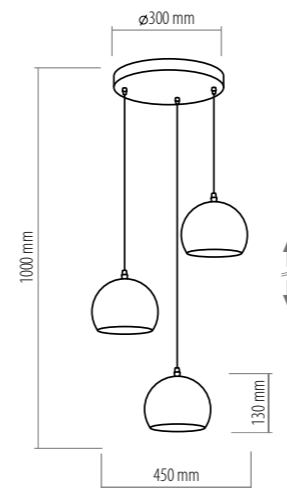

YODA BLACK ORBIT

metal / metal / металл / Metall

YODA BLACK ORBIT