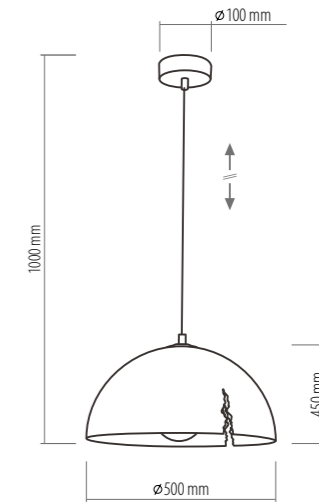

2491 SHOT

1 x E27, max 60W