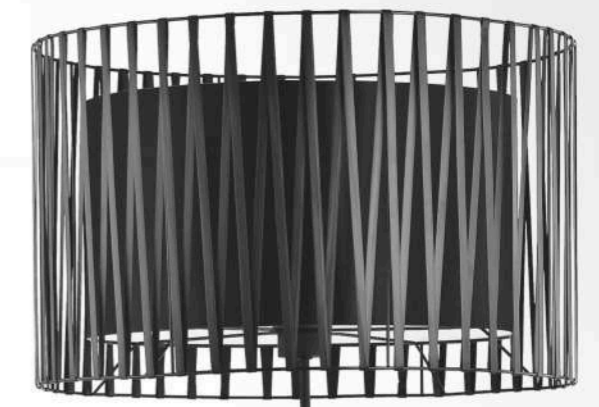

HARMONY BLACK

HARMONY BLACK