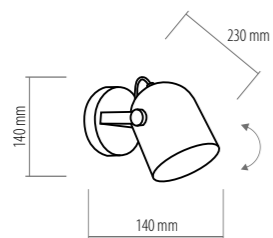

2603 SPECTRA
WHITE

1 x E27 max 60W

2604 SPECTRA
WHITE

2 x E27 max 60W

2607 SPECTRA
WHITE

4 x E27 max 60W

2605 SPECTRA
WHITE

3 x E27 max 60W

2606 SPECTRA
WHITE

4 x E27 max 60W

2608 SPECTRA
WHITE

5 x E27 max 60W