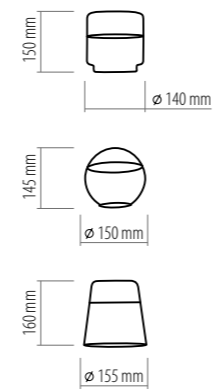

AMBER

szkło, metal / glass, metal / crekno, metann / Glas, Metall

AMBER