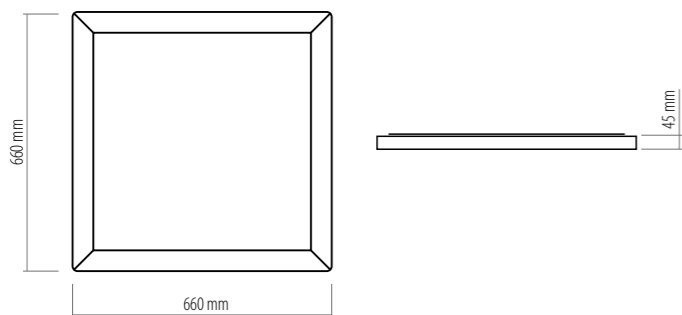

1359 AGA

230V, 12W,
2700K, 1100 lm