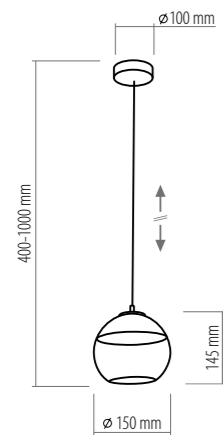

AMBER

szkło, metal / glass, metal / crekno, metann / Glas, Metall

AMBER