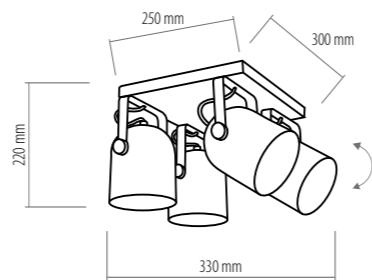

2603 SPECTRA
WHITE

1 x E27 max 60W

2604 SPECTRA
WHITE

2 x E27 max 60W

2607 SPECTRA
WHITE

4 x E27 max 60W

2605 SPECTRA
WHITE

3 x E27 max 60W

2606 SPECTRA
WHITE

4 x E27 max 60W

2608 SPECTRA
WHITE

5 x E27 max 60W