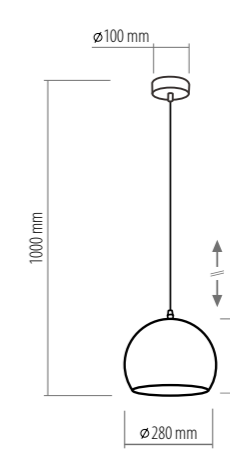

YODA BLACK ORBIT

metal / metal / металл / Metall

YODA BLACK ORBIT