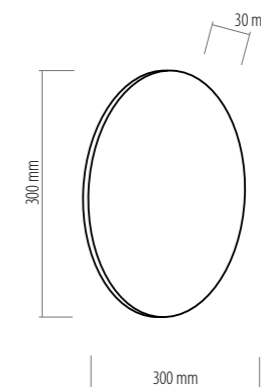

1397 QUADRO

LED 230V, 12W,
2700K, 900 lm

1395 QUADRO

LED 230V, 12W,
2700K, 900 lm

1398 QUADRO

LED 230V, 36W,
2700K, 3000 lm

1396 QUADRO

LED 230V, 36W,
2700K, 3000 lm

1359 AGA

230V, 12W,
2700K, 1100 lm

1358 AGA

230V, 12W,
2700K, 1100 lm

1361 AGA

230V, 12W,
2700K, 1100 lm

1360 AGA

230V, 12W,
2700K, 1100 lm