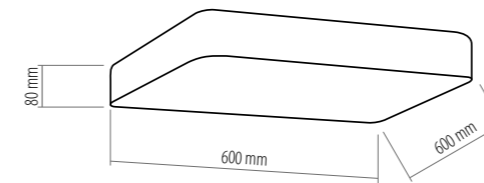

1348 OFFICE SQUARE
LED 230V, 12W,
2700K, 1100 lm
AB 8745