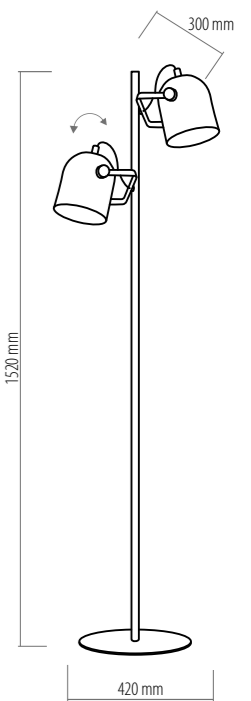

SPECTRA

metal / metal / металл / Metall

SPECTRA