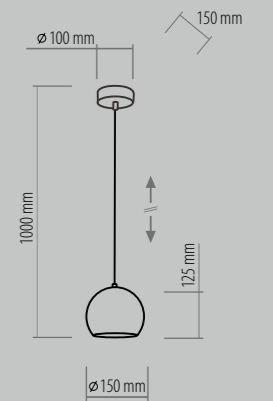

abazur, metal / shade, metal / абажур, металл / Lampenshirm, Metall

BRILLO WHITE