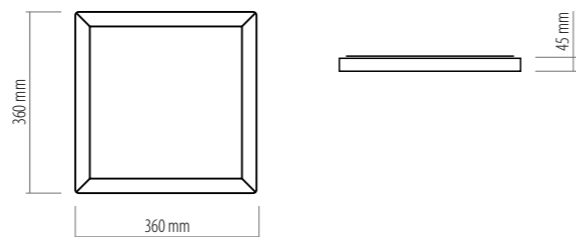

1359 AGA

230V, 12W,
2700K, 1100 lm