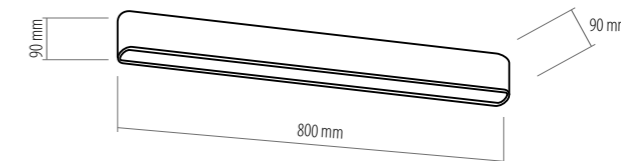

2474 OFFICE LONG LED

LED 230V, 15,8W,
2700K, 1830 lm
AB 8777

LED

abazur, metal, blenda PCV / shade, metal, PCV / абажур, металл PCV / Lampenschirm, Metall, PCV

OFFICE LONG LED