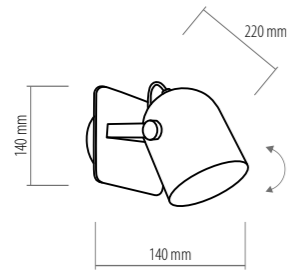

2625 SPECTRO
WHITE
1 x E27 max 60W

2629 SPECTRO
BLACK
1 x E27 max 60W