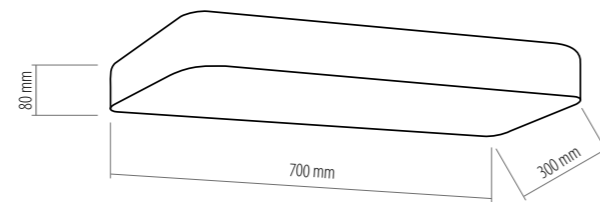

1346 OFFICE SQUARE
LED 230V, 24W,
2700K, 2200 lm
AB 8748