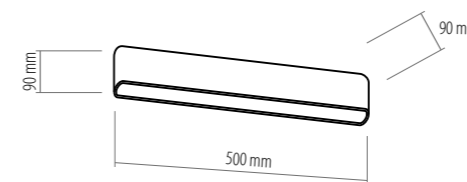

2474 OFFICE LONG LED

LED 230V, 15,8W,
2700K, 1830 lm
AB 8777

LED

abazur, metal, blenda PCV / shade, metal, PCV / абажур, металл PCV / Lampenschirm, Metall, PCV

OFFICE LONG LED