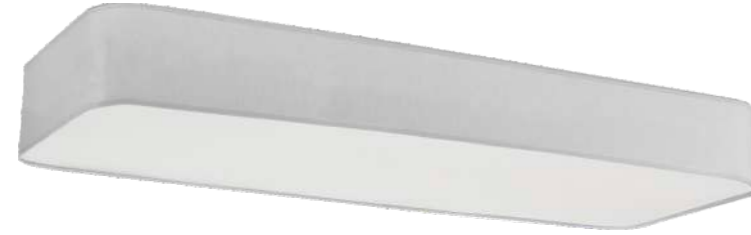

2029 RONDO

4 x E27, max LED 15W
AB 8857

1350 OFFICE SQUARE
LED 230V, 31,6W,
2700K, 3660 lm
AB 8751

1351 OFFICE SQUARE
LED 230V, 31,6W,
2700K, 3660 lm
AB 8752

1352 OFFICE SQUARE
LED 230V, 31,6W,
2700K, 3660 lm
AB 8753