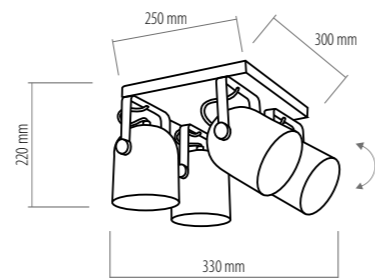

SPECTRA GRAY

metal / metal / metann / Metall

SPECTRA GRAY