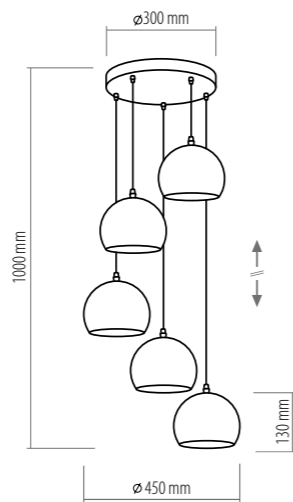

YODA BLACK ORBIT

metal / metal / металл / Metall

YODA BLACK ORBIT