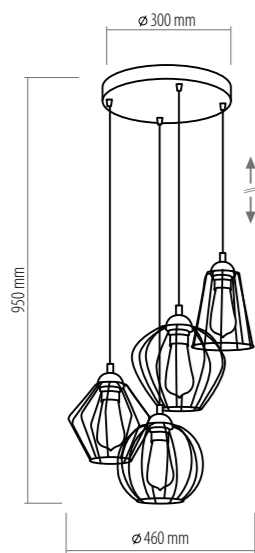

1643 GALAXY
4 x E27, max 60W
DM 14, DM 13, DM 15, DM 16