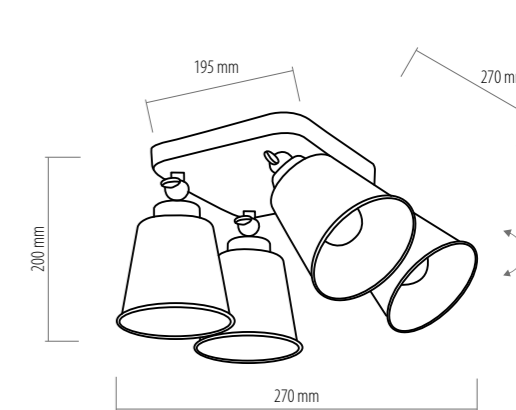

2637 KIM GRAY
1 x E27, max 60W
KL 7276

2640 KIM GRAY
4 x E27, max 60W
KL 7276