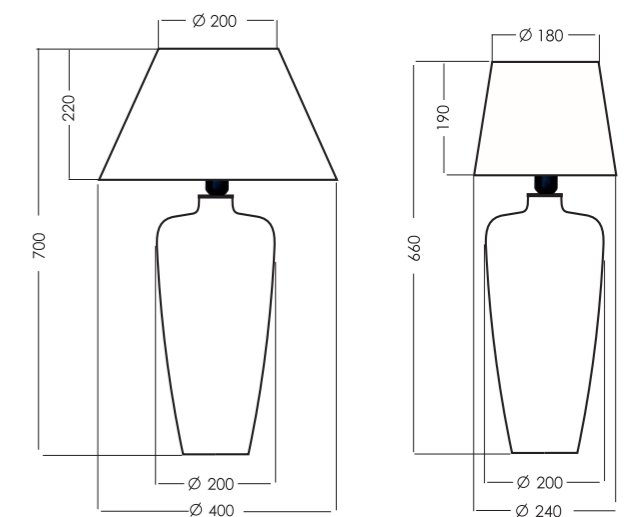

SHADES	MODEL	FORM DIMENSIONS IN CM	COLORS OUT/IN
SEVILLA	A105	truncated cone D24-18 H19	black/white
	A215	truncated cone D40-20 H22	white/white
	A205		black/white