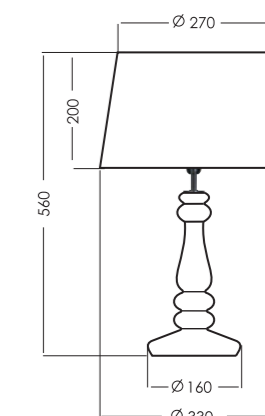

TECHNICAL DETAILS

E27 bulb holder, without bulb;
EU plug, 220 - 240 Voltage, 60W max.
(incandescent bulb); CE standard.

MATERIALS

Base of the lamp - HANDMADE transparent glass covered with the glossy transparent copper coating;
Bulb holder - chromed steel;
Electric wire - black in cotton enlance
Shade of the lamp - high quality fabric;

Attention:

The code of the lamp consists of 9 numbers. The first six numbers determinate lamp model and the last three numbers determinate shade, eg.: L203461229 means model L203461 and shade A229;

SHADES	MODEL	FORM DIMENSIONS IN CM	COLORS OUT/IN
LOUVRE TRANSPARENT COPPER	A255		black/copper
	A230	truncated cone D45-34 H30	white/white
	A229		black/white
VERSAILLES TRANSPARENT COPPER	A250		black/copper
	A228	truncated cone D40-33 H25	white/white
	A247		black/white
PETIT TRIANON TRANSPARENT COPPER	A260		black/copper
	A217	truncated cone D33-27 H20	white/white
	A249		black/white

MADE IN EU