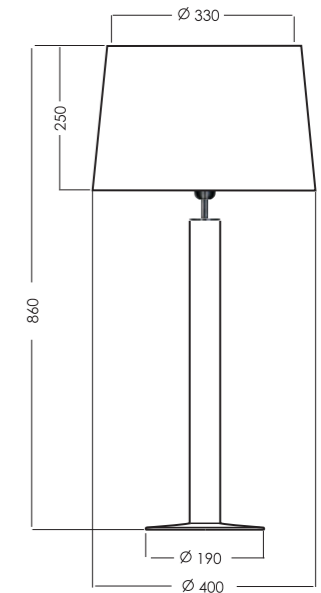

FJORD RED

L207365247

L207365228

L207365227

LITTLE FJORD RED

L054365249

L054365217

L054365248

TECHNICAL DETAILS

E27 bulb holder, without bulb;
EU plug, 220 - 240 Voltage, 60W max.
(incandescent bulb); CE standard

MATERIALS

Base of the lamp - HANDMADE
transparent glass painted in red
Bulb holder - chromed steel
Electric wire - black in cotton enlase
Shade of the lamp - high quality fabric

Attention:

The code of the lamp consists of 9 numbers. The first six numbers determinate lamp model and the last three numbers determinate shade, eg.: L207365247 means model L207365 and shade A247

SHADES	MODEL	FORM DIMENSIONS IN CM	COLORS OUT/IN
FJORD RED	A247	truncated cone D40-33 H25	black/white
	A228		white/white
	A227		black/gold
LITTLE FJORD RED	A249	truncated cone D33-27 H20	black/white
	A217		white/white
	A248		black/gold

MADE IN EU