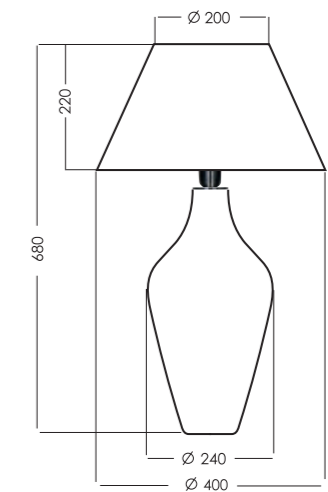

MATERIALS
Base of the lamp -
HANDMADE transparent glass
Bulb holder and the pipe
inside the base - chromed steel
Electric wire - transparent pvc
Shade of the lamp - high quality fabric

TECHNICAL DETAIL
E27 bulb holder, without bulb;
EU plug, 220 - 240 Voltage,
60W max. (incandescent bulb);
CE standard.

Attention:
The code of the lamp consists
of 9 numbers. The first six numbers
determinate lamp model and the last
three numbers determinate shade,
eg.:L010031206 means model L010031
and shade A206

MADE IN EU

SHADES	MODEL	FORM DIMENSIONS IN CM	COLORS OUT/IN
VALENCIA	A206	truncated cone D40-20 H22	grey/white
	A214		black/gold
	A215		white/white
	A312	truncated cone D45-21 H30	white/white