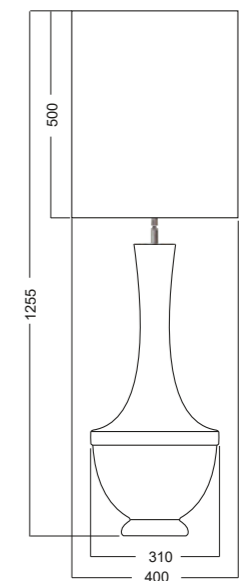

L232270319