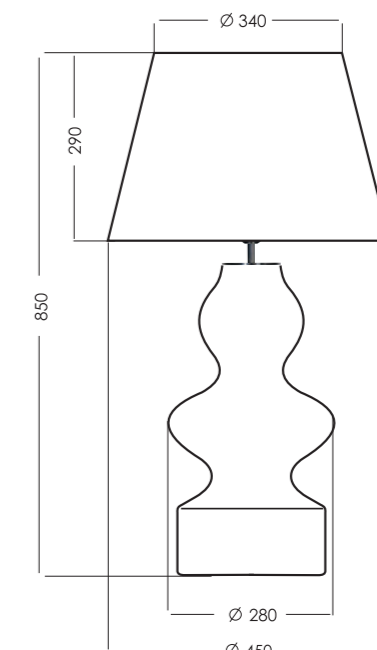

TORINO

SHADES	MODEL	FORM DIMENSIONS IN CM	COLORS OUT/IN
TORINO	A311	truncated cone D50-25 H27	ecru/white
	A230	truncated cone D45-34 H30	white/white

MATERIALS
Base of the lamp -
HANDMADE transparent glass
Bulb holder and the pipe
inside the base - chromed steel
Electric wire - transparent pvc
Shade of the lamp - high quality fabric

TECHNICAL DETAILIES
E27 bulb holder, without bulb;
EU plug, 220 - 240 Voltage,
60W max. (incandescent bulb);
CE standard.

Attention:
The code of the lamp consists
of 9 numbers. The first six numbers
determinate lamp model and the last
three numbers determinate shade,
eg.:L012031230 means model L012031
and shade A230

MADE IN EU