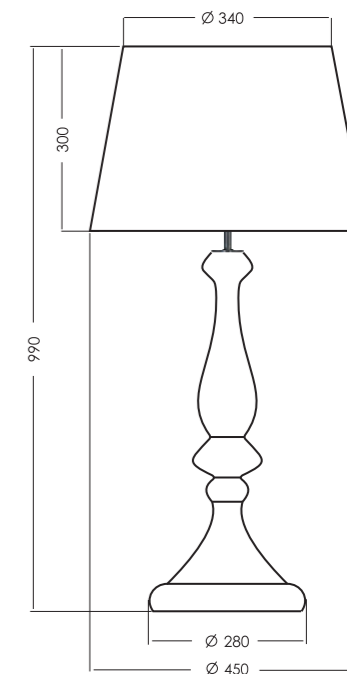

TECHNICAL DETAILS
E27 bulb holder, without bulb;
EU plug, 220 - 240 Voltage, 60W max.
(incandescent bulb); CE standard.

MATERIALS
Base of the lamp - HANDMADE transparent glass;
Bulb holder - chromed steel;
Electric wire - transparent pvc;
Shade of the lamp - high quality fabric;

Attention:
The code of the lamp consists of 9 numbers. The first six numbers determinate lamp model and the last three numbers determinate shade, eg.: L203061230 means model L203061 and shade A230;

MADE IN EU

SHADES	MODEL	FORM DIMENSIONS IN CM	COLORS OUT/IN
LOUVRE	A253	truncated cone D45-34 H30	black/silver
	A230		white/white
	A229		black/white
VERSAILLES	A261	truncated cone D40-33 H25	black/silver
	A228		white/white
	A247		black/white
PETIT TRIANON	A262	truncated cone D33-27 H20	black/silver
	A217		white/white
	A249		black/white

LOUVRE

VERSAILLES

PETIT TRIANON