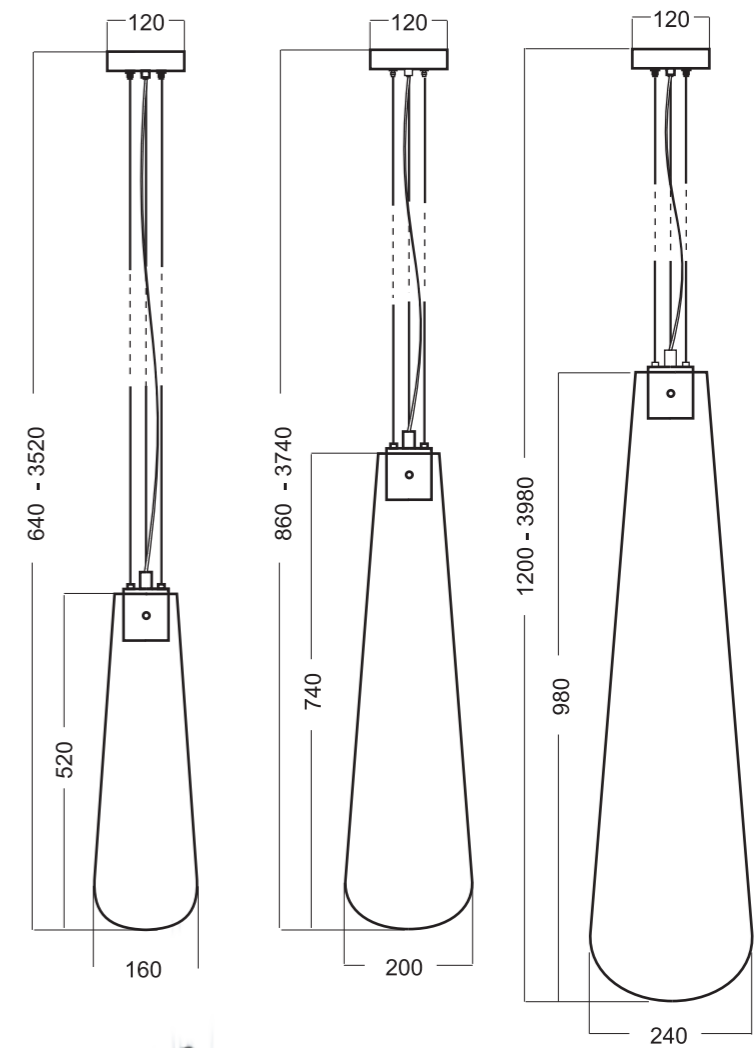

ANDROMEDA

Z100011000