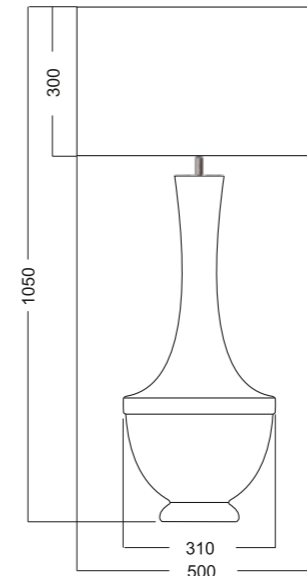

TROYA GREEN

L232272317