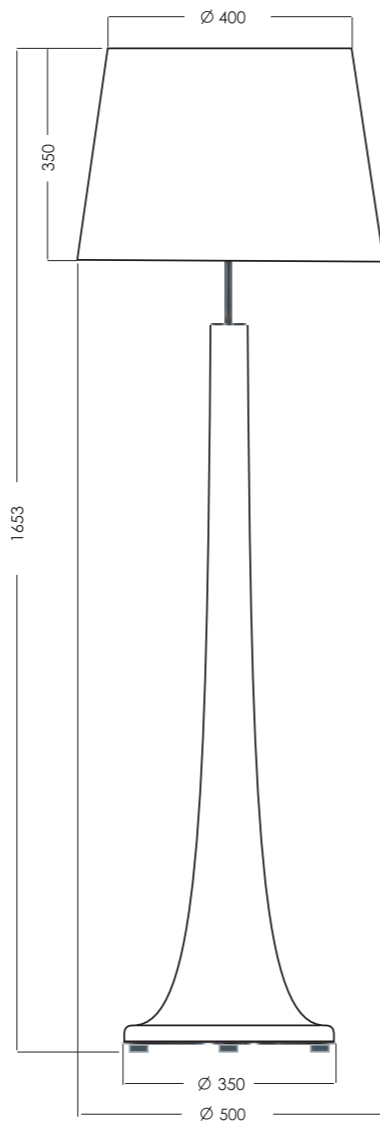

TECHNICAL DETAIL
E27 bulb holder, without bulb;
EU plug, 220 - 240 Voltage
60W max. (incandescent bulb);
CE standard.

Attention:
The code of the lamp consists
of 9 numbers. The first
six numbers determinate lamp
model and the last three
numbers determinate shade,
eg.:L2143018256 means model
L213018 and shade A256

MADE IN EU