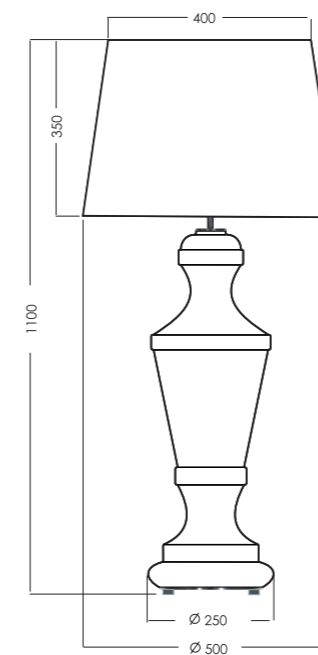

SHADES	MODEL	FORM DIMENSIONS IN CM	COLORS OUT/IN
ROMA GOLD	A257	truncated cone D50-40 H35	black/gold
ROMA COPPER	A256	truncated cone D50-40 H35	black/copper
ROMA PLATINUM	A263	truncated cone D50-40 H35	black/silver