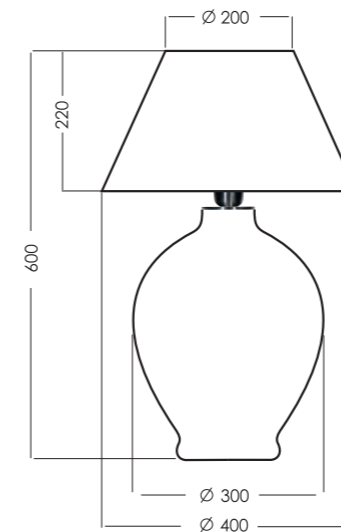

## GENOVA

L011011206

L011011215

L011011207

**TECHNICAL DETAILS**  
 E27 bulb holder, without bulb;  
 EU plug, 220 - 240 Voltage,  
 60W max. (incandescent bulb);  
 CE standard.

**MATERIALS**  
 Base of the lamp -  
**HANDMADE**, transparent  
 glass painted in green  
 Bulb holder - chromed steel  
 Electric wire - transparent pvc  
 Shade of the lamp - high  
 quality fabric