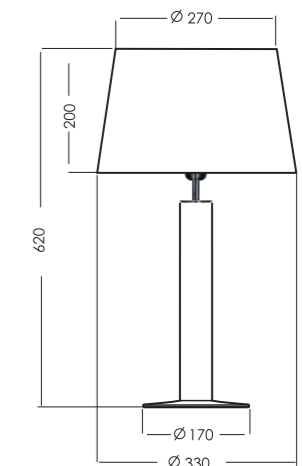

LITTLE FJORD RED

L054365249

L054365217

L054365248