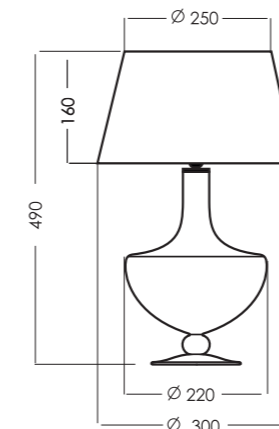

## OXFORD TRANSPARENT COPPER

L048411502

L048411501

L048411514

SHADES	MODEL	FORM DIMENSIONS IN CM	COLORS OUT/IN
OXFORD	A222	truncated cone D30-25 H16	beige/white
	A514		black/gold
	A223		grey/white
OXFORD TRANSPARENT BLACK	A503	truncated cone D30-25 H16	beige/gold
	A501		white/white
	A502		black/white
OXFORD TRANSPARENT COPPER	A502	truncated cone D30-25 H16	black/white
	A501		white/white
	A514		black/gold