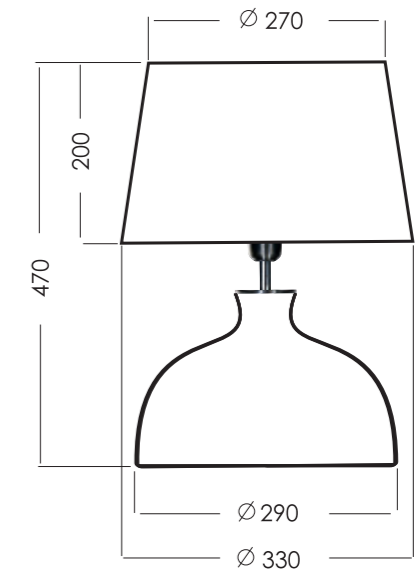

HAGA

L212180260

HAGA TAUPE

L212175217

L212175249

HAGA ANTHRACITE

L212171217

L212171249

TECHNICAL DETAILS
E27 bulb holder, without bulb;
EU plug, 220 - 240 Voltage, 60W max.
(incandescent bulb); CE standard.

MATERIALS

Haga - handmade transparent glass
Bulb holder and pipe inside
the base - steel painted in copper
Haga Taupe - handmade transparent
glass painted in transparent taupe
Haga Anthracite - handmade
transparent glass painted
transparent anthracite
Bulb holder and pipe inside
the base - steel painted in black
Electric wire - black in cotton enlance
Shade of the lamp - high quality fabric

Attention: The code of the lamp consists of 9 numbers. The first six numbers determinate lamp model and the last three numbers determinate shade, eg.: L212180217 means model L212180 and shade A217

MADE IN EU

SHADES	MODEL	FORM DIMENSIONS IN CM	COLORS OUT/IN
HAGA	A260	truncated cone D33-27 H20	black/copper
HAGA TAUPE	A217 A249	truncated cone D33-27 H20	white/white black/white
HAGA ANTHRACITE	A217 A249	truncated cone D33-27 H20	white/white black/white