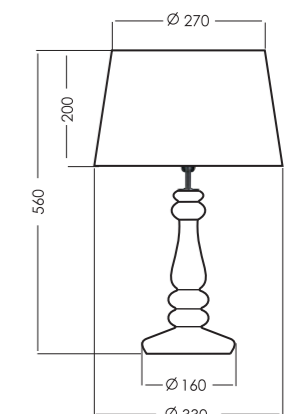

### TECHNICAL DETAILS

E27 bulb holder, without bulb;  
EU plug, 220 - 240 Voltage, 60W max.  
(incandescent bulb); CE standard.