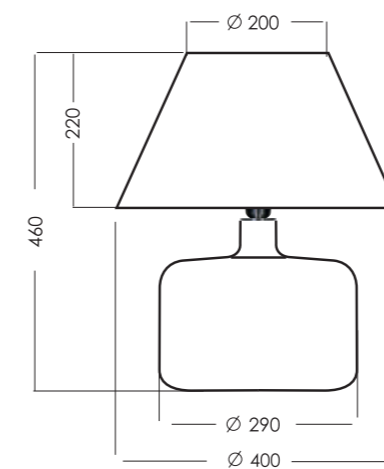

PARIS

ANDORRA

TECHNICAL DETAILIES
E27 bulb holder, without bulb;
EU plug, 220 - 240 Voltage,
big shades - 60W max.
small shades - 40W max.
(incandescent bulb); CE standard

MATERIALS
Base of the lamp - HANDMADE
transparent glass 3D
Bulb holder - chromed steel
Electric wire - transparent pvc
Shade of the lamp - high quality fabric

Attention:
The code of the lamp consists of 9 numbers.
The first six numbers determinate lamp model and the
last three numbers determinate shade, eg.: L002011215
means model L002011 and shade A215

MADE IN EU

SHADES	MODEL	FORM DIMENSIONS IN CM	COLORS OUT/IN
ANDORRA	A501	truncated cone	white/white
	A514	D30-25 H16	black/gold
	A103	D25 - 18 H19	grey/white
PARIS	A206	truncated cone	grey/white
	A211	D40-20 H22	ecru/white
	A214		black/gold