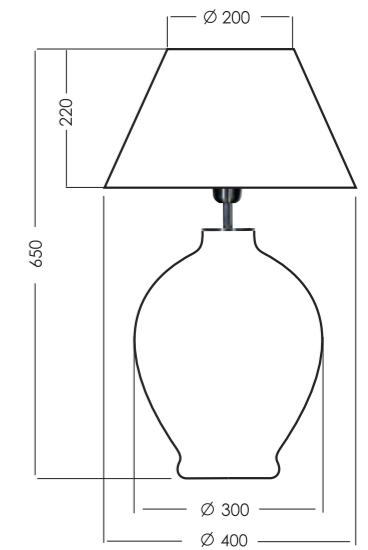

L014041214