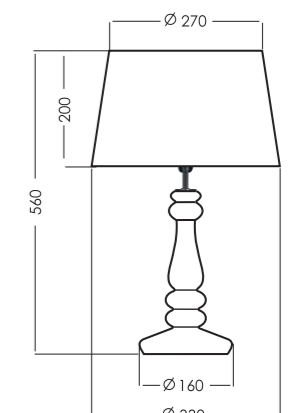

TECHNICAL DETAILS

E27 bulb holder, without bulb;
EU plug, 220 - 240 Voltage, 60W max.
(incandescent bulb); CE standard.

MATERIALS

Base of the lamp - HANDMADE transparent glass covered with glossy silver coat;
Bulb holder - chromed steel;
Electric wire - black in cotton enlase;
Shade of the lamp - high quality fabric;

Attention:

The code of the lamp consists of 9 numbers. The first six numbers determinate lamp model and the last three numbers determinate shade, eg.: L203361230 means model L203361 and shade A230;

SHADES	MODEL	FORM DIMENSIONS IN CM	COLORS OUT/IN
LOUVRE TRANSPARENT BLACK	A253	truncated cone D45-34 H30	black/silver
	A230		white/white
	A229		black/white
VERSAILLES TRANSPARENT BLACK	A261	truncated cone D40-33 H25	black/silver
	A228		white/white
	A247		black/white
PETIT TRIANON TRANSPARENT BLACK	A262	truncated cone D33-27 H20	black/silver
	A217		white/white
	A249		black/white

MADE IN EU