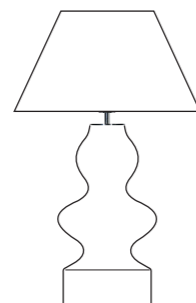

TORINO

L012
91

L212
93