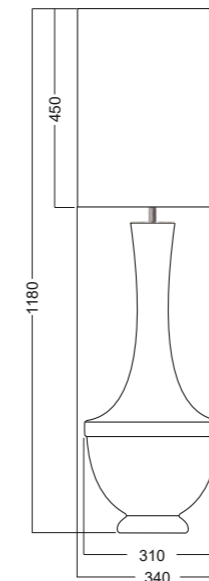

L232270301