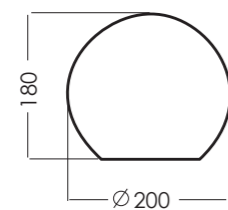

TECHNICAL DETAIL
E14 bulb holder, without bulb;
EU plug, 220-240 Voltage;
40W max. (incandescent bulb);
CE standard.

MATERIALS
HANDMADE
opal (white) glass
Livorno - HANDMADE
transparent glass
matted and crackled

MADE IN EU