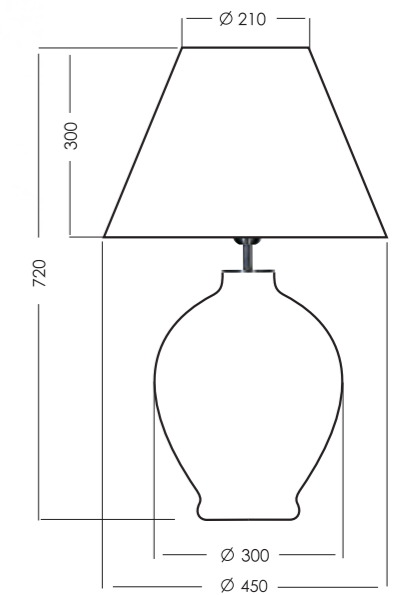

TECHNICAL DETAILS
E27 bulb holder, without bulb;
EU plug, 220 - 240 Voltage,
60W max. (incandescent bulb);
CE standard.

MATERIALS
Base of the lamp -
HANDMADE transparent glass
Bulb holder and the pipe inside
the base - chromed steel
Electric wire - transparent pvc
Shade of the lamp - high
quality fabric

Attention:
The code of the lamp consists
of 9 numbers. The first six
numbers determinate
lamp model and the last three
numbers determinate shade,
eg :L014041312 means model
L014041 and shade A312

MADE IN EU

SHADES	MODEL	FORM DIMENSIONS IN CM	COLORS OUT/IN
CAPRI	A215	truncated cone	white/white
	A206	D40-20 H22	grey/white
	A214		black/gold
	A312	truncated cone	white/white
		D45-21 H30