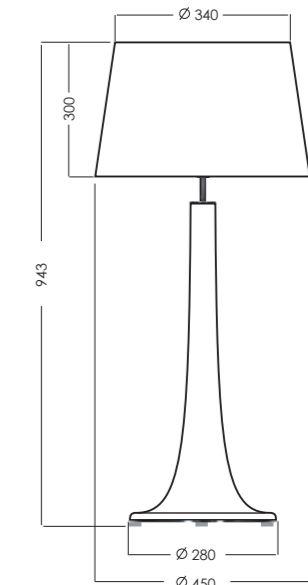

TECHNICAL DETAILIES  
E27 bulb holder, without bulb;  
EU plug, 220 - 240 Voltage  
60W max. (incandescent bulb);  
CE standard.

MATERIALS

**Lozanna** - handmade transparent glass  
Bulb holder and pipe inside the base - steel painted in copper  
**Lozanna Transparent Copper** - handmade transparent glass painted in transparent copper  
Bulb holder and pipe inside the base - steel painted in chrom  
**Lozanna Transparent Black** - handmade transparent glass painted in transparent black  
Bulb holder and pipe inside base - steel painted in chrom  
Electric wire - black in cotton enlace  
**Lozanna Black** - handmade black glass  
Bulb holder - steel painted in gold  
Shade of the lamp - high quality fabric  
The shade can be leveled horizontally with the joint under the light bulb.