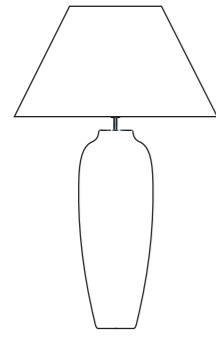

In addition to the regular offer we are ready to design and produce the lamps at the individual request of our clients.

Please refer to the presentation of our products

TABLE OF CONTENTS

CANNES

L209  
11

MONACO