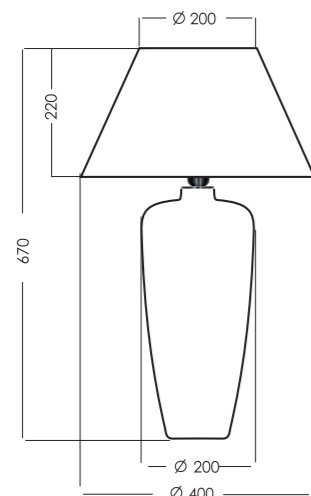

## BILBAO VIOLET

L019711203

L019711215

L019711214

SHADES	MODEL	FORM DIMENSIONS IN CM	COLORS OUT/IN
BILBAO	A203	truncated cone D40-20 H22	grey/white
	A215		white/white
	A214		black/gold
BILBAO GREEN	A206	truncated cone D40-20 H22	grey/white
	A215		white/white
	A214		black/gold
BILBAO VIOLET	A203	truncated cone D40-20 H22	grey/white
	A215		white/white
	A214		black/gold