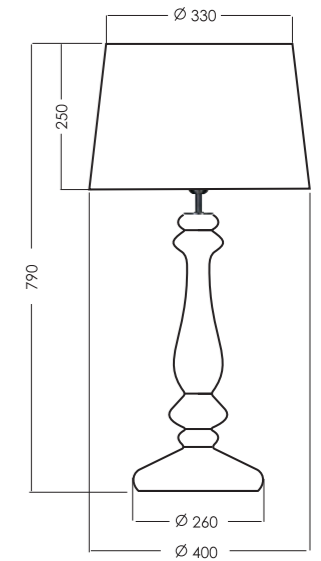

LOUVRE TRANSPARENT BLACK

VERSAILLES TRANSPARENT BLACK

PETIT TRIANON TRANSPARENT BLACK

TECHNICAL DETAILS

E27 bulb holder, without bulb;
EU plug, 220 - 240 Voltage, 60W max.
(incandescent bulb); CE standard.

MATERIALS

Base of the lamp - HANDMADE transparent glass covered with glossy silver coat;
Bulb holder - chromed steel;
Electric wire - black in cotton enlase;
Shade of the lamp - high quality fabric;

Attention:

The code of the lamp consists of 9 numbers. The first six numbers determinate lamp model and the last three numbers determinate shade, eg.: L203361230 means model L203361 and shade A230;

SHADES	MODEL	FORM DIMENSIONS IN CM	COLORS OUT/IN
LOUVRE TRANSPARENT BLACK	A253	truncated cone D45-34 H30	black/silver
	A230		white/white
	A229		black/white
VERSAILLES TRANSPARENT BLACK	A261	truncated cone D40-33 H25	black/silver
	A228		white/white
	A247		black/white
PETIT TRIANON TRANSPARENT BLACK	A262	truncated cone D33-27 H20	black/silver
	A217		white/white
	A249		black/white

MADE IN EU