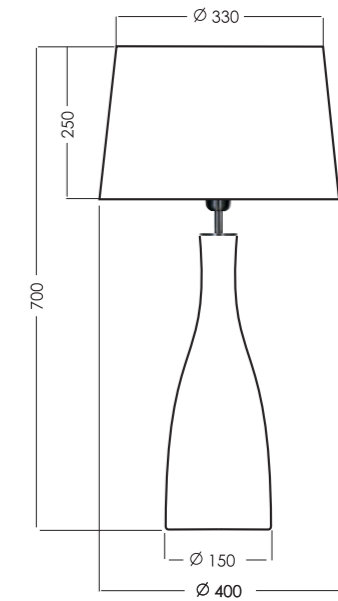

TECHNICAL DETAILS
E27 bulb holder, without bulb;
EU plug, 220 - 240 Voltage
60W max. (incandescent bulb);
CE standard.

MATERIALS
Amsterdam - Base of the lamp -
HANDMADE transparent glass
Bulb holder and the pipe inside
- steel painted copper
Amsterdam Taupe - Base of the lamp -
HANDMADE transparent glass
painted taupe
Bulb holder and the pipe inside
- steel painted black

Amsterdam Anthracite - Base of the
lamp - HANDMADE transparent glass
painted anthracite
Bulb holder and the pipe inside
- steel painted black
Electric wire - black in cotton enlase
Shade of the lamp - high quality
fabric

AMSTERDAM

AMSTERDAM ANTHRACITE

AMSTERDAM TAUPE

SHADES	MODEL	FORM DIMENSIONS IN CM	COLORS OUT/IN
AMSTERDAM	A250	truncated cone D40-33 H25	black/copper
AMSTERDAM TAUPE	A228 A247	truncated cone D40-33 H25	white/white black/white
AMSTERDAM ANTHRACITE	A228 A247	truncated cone D40-33 H25	white/white black/white

Attention:
The code of the lamp consists
of 9 numbers. The first six numbers
determinate lamp model and the last
three numbers determinate shade,
eg.:L211180250 means model L211180
and shade A250

MADE IN EU