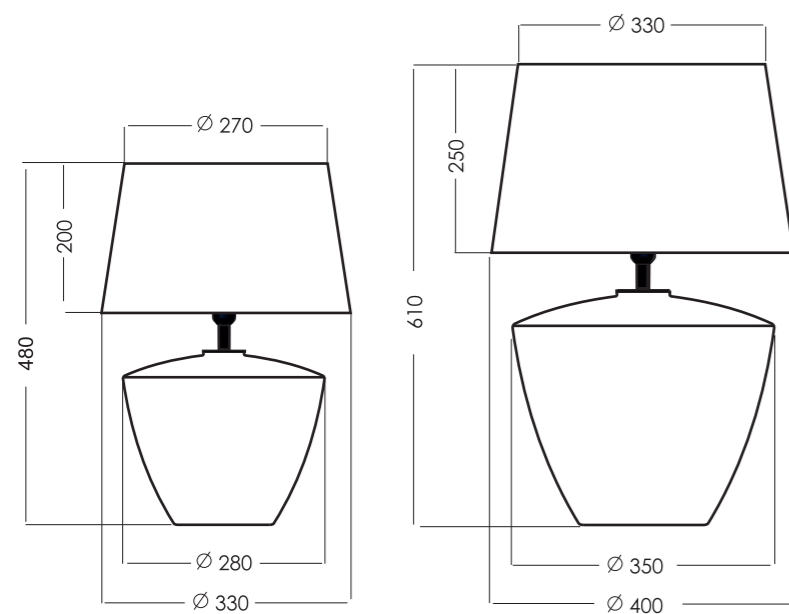

TECHNICAL DETAILLES
E27 bulb holder, without bulb;
EU plug, 220 - 240 Voltage
60W max. (incandescent bulb);
CE standard..

MATERIALS

Ravenna and Parma:

Base of the lamp - HANDMADE
bicolor transparent and black glass
Bulb holder - steel painted in black

Ravenna Transparent:

Base of the lamp -
HANDMADE transparent glass
Bulb holder and pipe inside the lamp
base - steel painted in copper
Electric wire - black in cotton enlance
Shade of the lamp - high quality
fabric

Attention:

The code of the lamp consists
of 9 numbers. The first six numbers
determinate lamp model and the last
three numbers determinate shade,
eg.:L0034102220 means model
L034102 and shade A220

The intensity and the size of black
pigmentation is different in each
lamp because they are all handmade,
which guarantees their individual
colour pattern.

MADE IN EU

SHADES	MODEL	FORM DIMENSIONS IN CM	COLORS OUT/IN
RAVENNA TRANSPARENT	A250	truncated cone D40-33 H25	black/copper
RAVENNA	A227	truncated cone D40-33 H25	black/gold
	A220	truncated cone D40-33 H25	beige/white
PARMA	A248	truncated cone D33-27 H20	black/gold
	A221	truncated cone D33-27 H20	beige/white