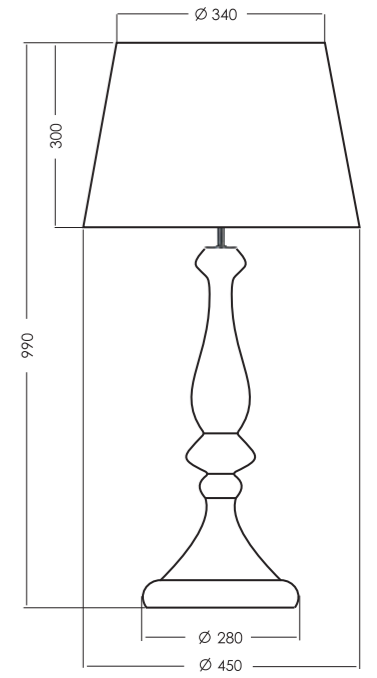

LOUVRE TRANSPARENT BLACK

VERSAILLES TRANSPARENT BLACK

PETIT TRIANON TRANSPARENT BLACK

TECHNICAL DETAILS

E27 bulb holder, without bulb;
EU plug, 220 - 240 Voltage, 60W max.
(incandescent bulb); CE standard.

MATERIALS

Base of the lamp - HANDMADE transparent glass covered with glossy silver coat;
Bulb holder - chromed steel;
Electric wire - black in cotton enlase;
Shade of the lamp - high quality fabric;

Attention:

The code of the lamp consists of 9 numbers. The first six numbers determinate lamp model and the last three numbers determinate shade, eg.: L203361230 means model L203361 and shade A230;

SHADES	MODEL	FORM DIMENSIONS IN CM	COLORS OUT/IN
LOUVRE TRANSPARENT BLACK	A253	truncated cone D45-34 H30	black/silver
	A230		white/white
	A229		black/white
VERSAILLES TRANSPARENT BLACK	A261	truncated cone D40-33 H25	black/silver
	A228		white/white
	A247		black/white
PETIT TRIANON TRANSPARENT BLACK	A262	truncated cone D33-27 H20	black/silver
	A217		white/white
	A249		black/white

MADE IN EU