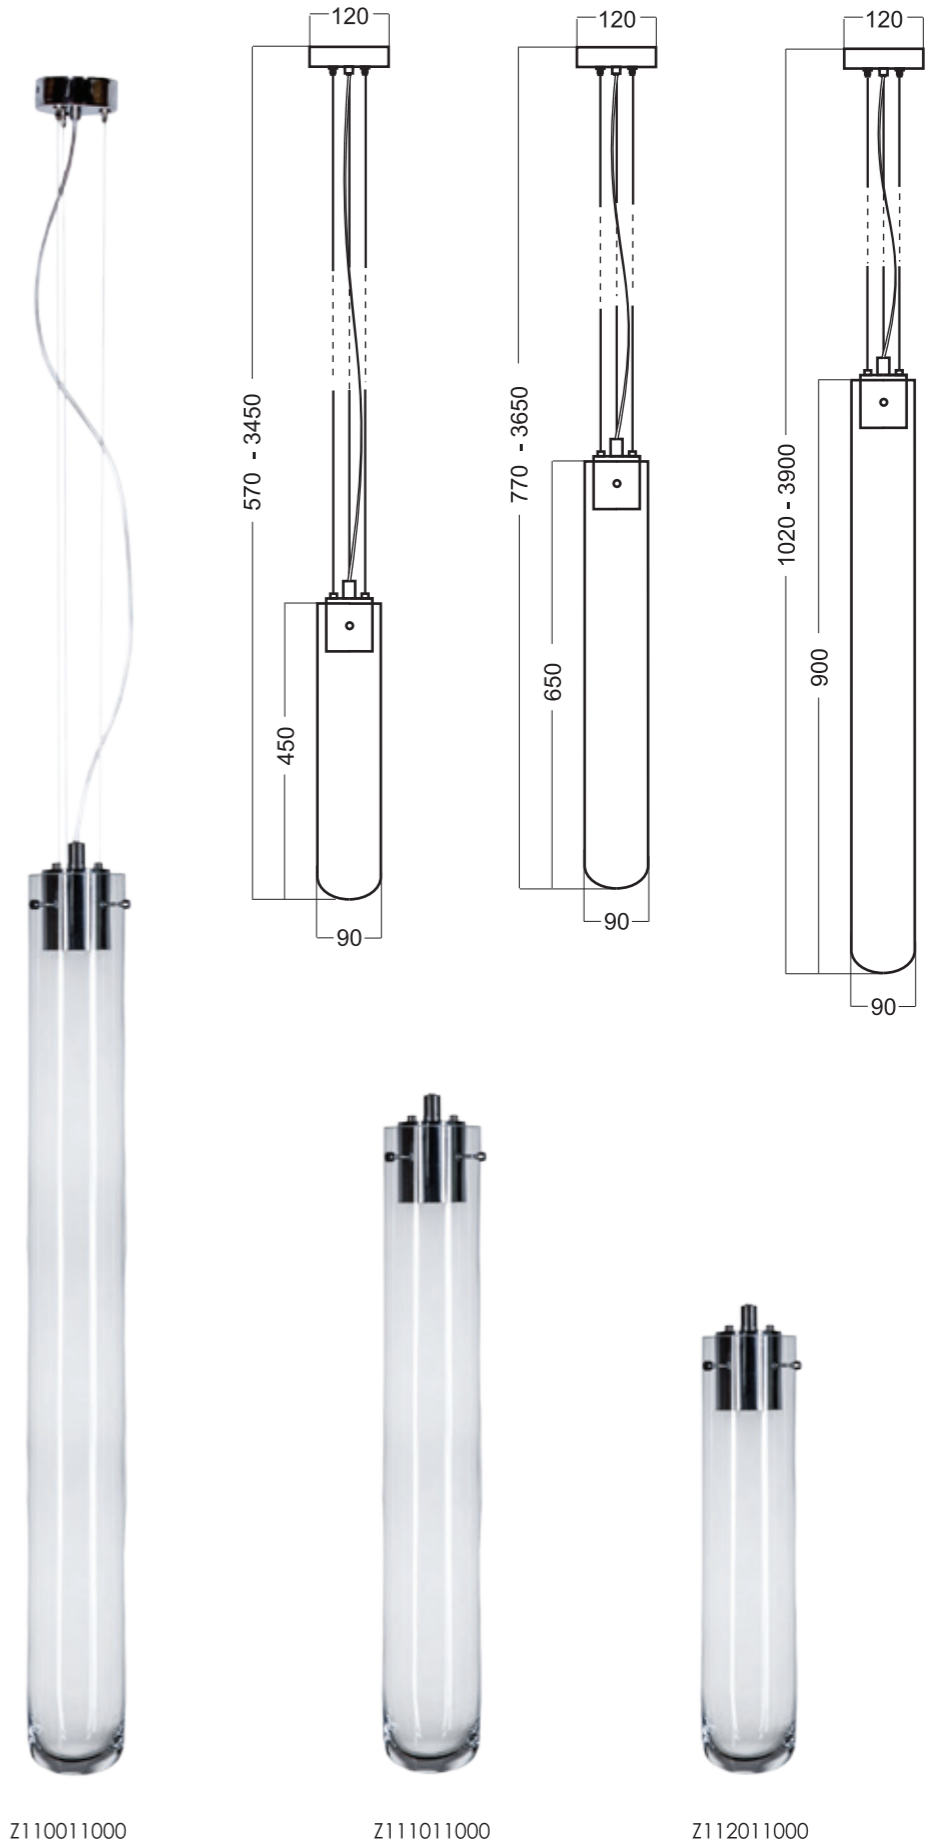

CEPHEUS

Z110011000

Z111011000

Z112011000