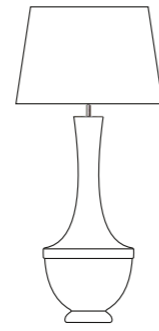

TROYA

L232
13-17