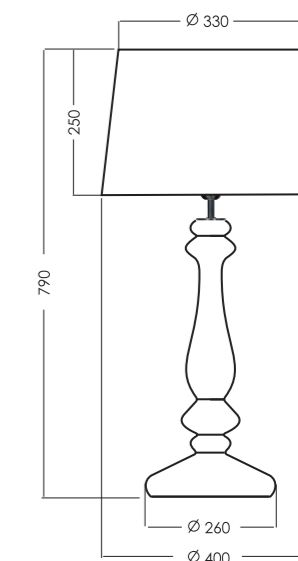

LOUVRE TRANSPARENT COPPER

VERSAILLES TRANSPARENT COPPER

PETIT TRIANON TRANSPARENT COPPER

TECHNICAL DETAILS

E27 bulb holder, without bulb;
EU plug, 220 - 240 Voltage, 60W max.
(incandescent bulb); CE standard.

MATERIALS

Base of the lamp - HANDMADE transparent glass covered with the glossy transparent copper coating;
Bulb holder - chromed steel;
Electric wire - black in cotton enlance
Shade of the lamp - high quality fabric;

Attention:

The code of the lamp consists of 9 numbers. The first six numbers determinate lamp model and the last three numbers determinate shade, eg.: L203461229 means model L203461 and shade A229;

SHADES	MODEL	FORM DIMENSIONS IN CM	COLORS OUT/IN
LOUVRE TRANSPARENT COPPER	A255		black/copper
	A230	truncated cone D45-34 H30	white/white
	A229		black/white
VERSAILLES TRANSPARENT COPPER	A250		black/copper
	A228	truncated cone D40-33 H25	white/white
	A247		black/white
PETIT TRIANON TRANSPARENT COPPER	A260		black/copper
	A217	truncated cone D33-27 H20	white/white
	A249		black/white

MADE IN EU