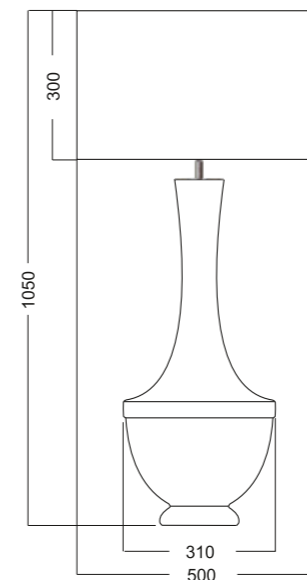

L232272308