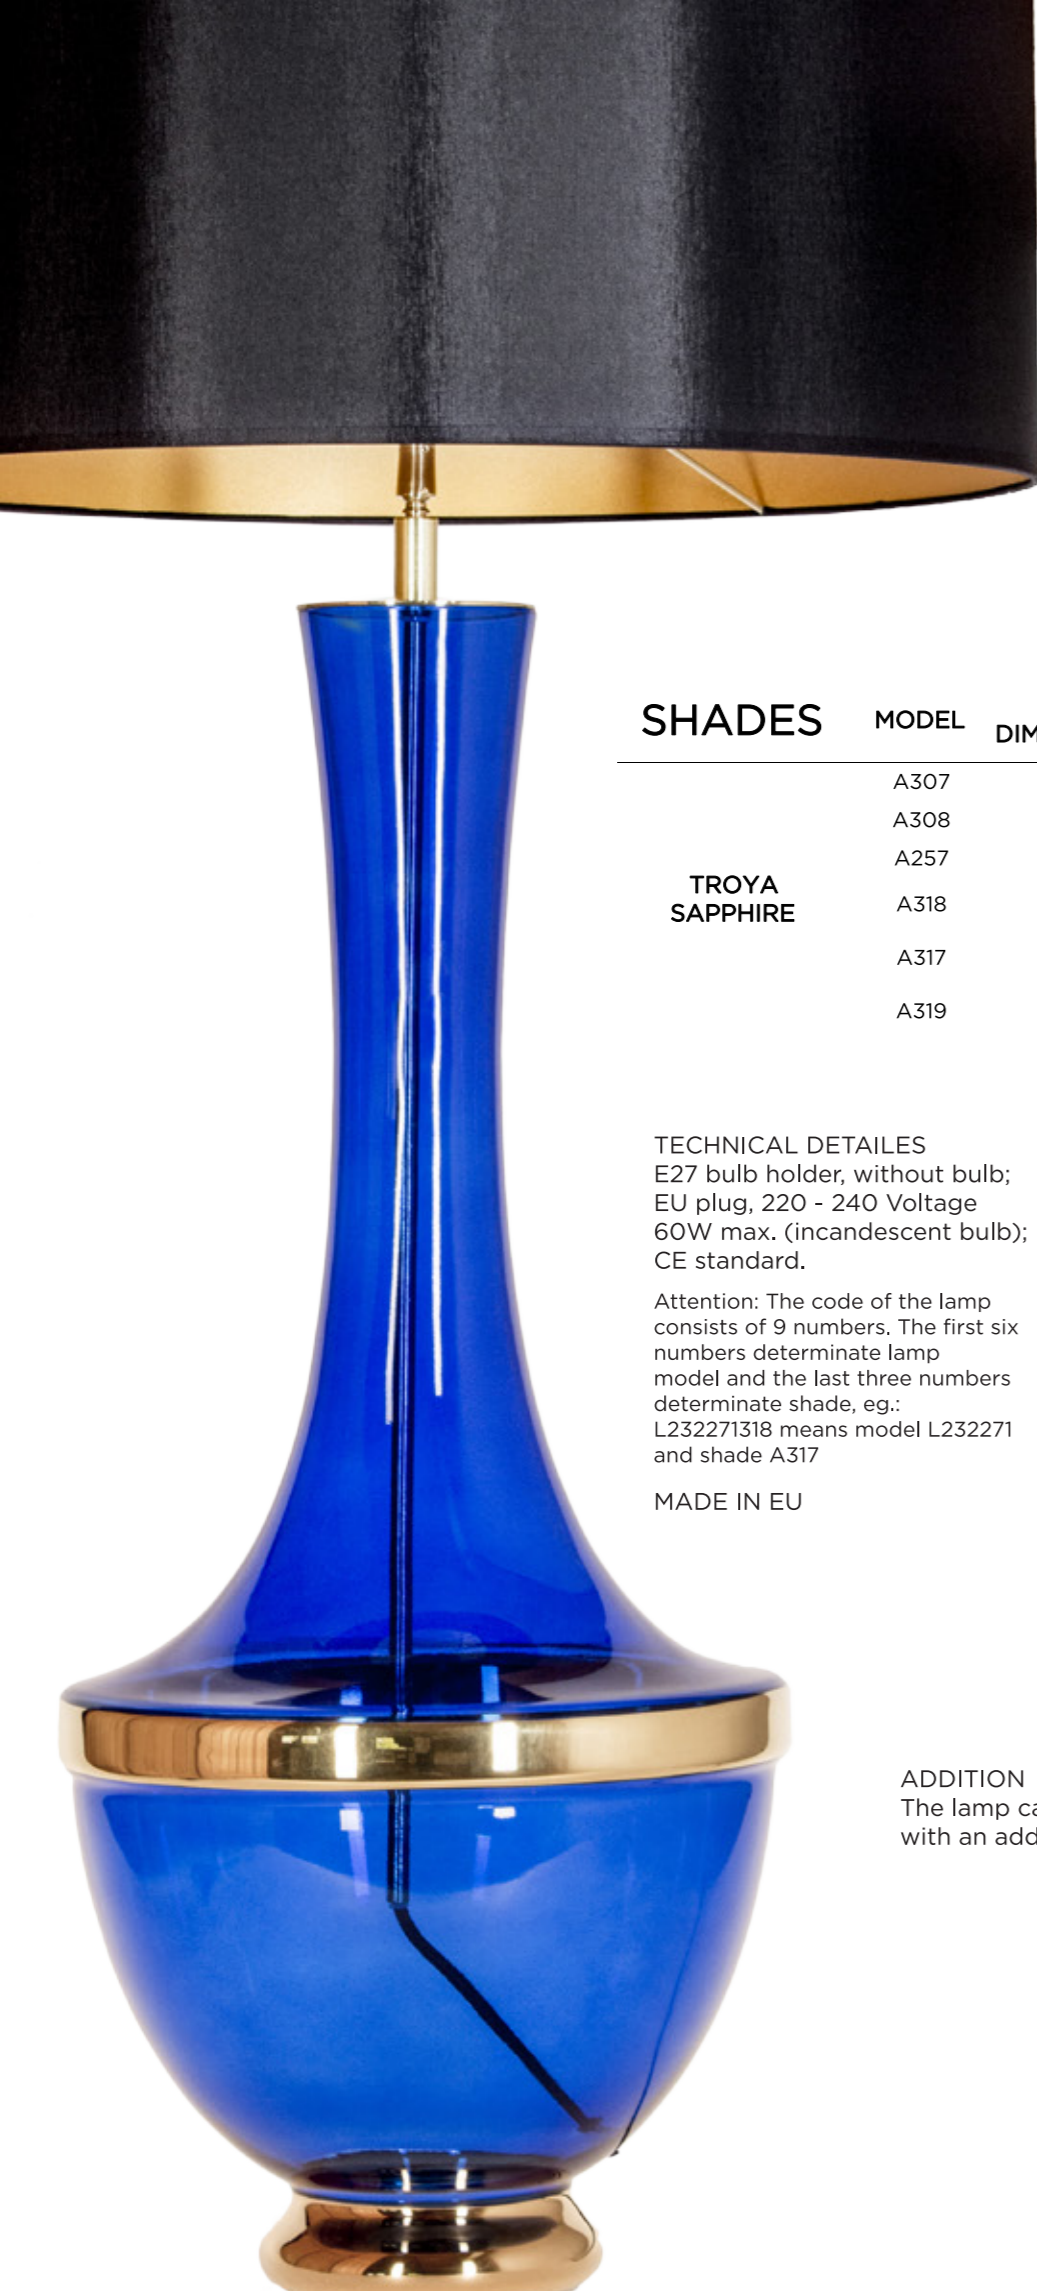

TROYA SAPPHIRE