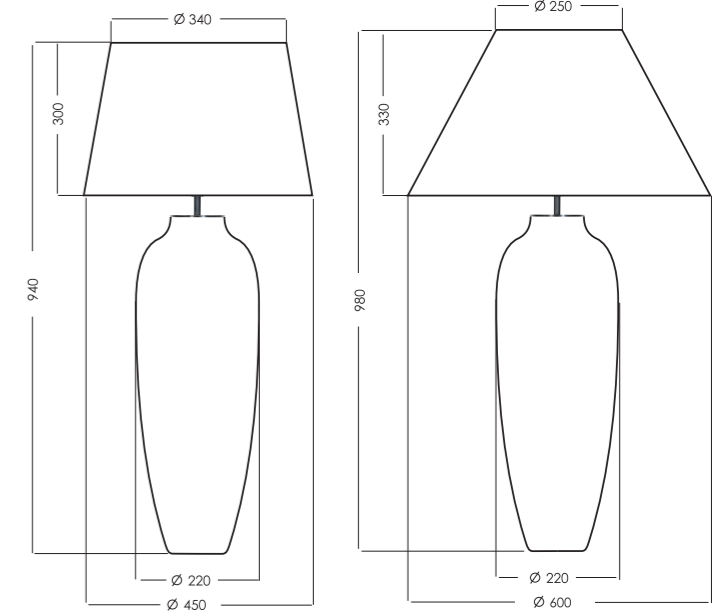

TECHNICAL DETAILS
E27 bulb holder, without bulb;
EU plug, 220 - 240 Voltage,
60W max. (incandescent bulb);
CE standard.
The shade can be leveled
horizontally with the joint
under the light bulb.

MATERIALS
Base of the lamp -
HANDMADE, bicolour glass:
transparent tinted in amber
and black. The glass is coated
with glossy oyster luster.
Bulb holder - chromed steel
Electric wire - black in cotton enlase
Shade of the lamp - high quality fabric

Attention:
The code of the lamp consists
of 9 numbers. The first six numbers
determinate lamp model and the last
three numbers determinate shade,
eg.:L208162240 means model
L208062 and shade A240.

MADE IN EU

GRANADA

ALHAMBRA

The intensity and the size of black pigmentation is different in each lamp because they are all handmade, which guarantees their individual colour pattern.

SHADES	MODEL	FORM DIMENSIONS IN CM	COLORS OUT/IN
GRANADA	A240	truncated cone D45-34 H30	black/gold
	A330	truncated cone D60-25 H33	black/gold
ALHAMBRA	A227	truncated cone D40-33 H25	black/gold
	A325	truncated cone D55-25 H30	black/gold