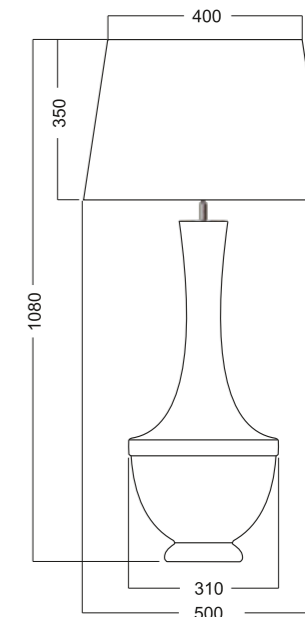

L232272257