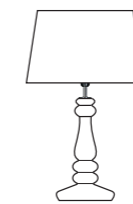

PETIT TRIANON

L051
39 - 47