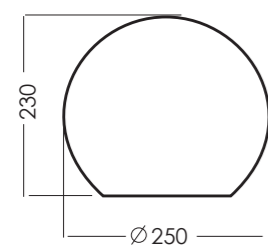

TECHNICAL DETAIL
E14 bulb holder, without bulb;
EU plug, 220-240 Voltage;
40W max. (incandescent bulb);
CE standard.

MATERIALS
HANDMADE
opal (white) glass
Livorno - HANDMADE
transparent glass
matted and crackled

MADE IN EU