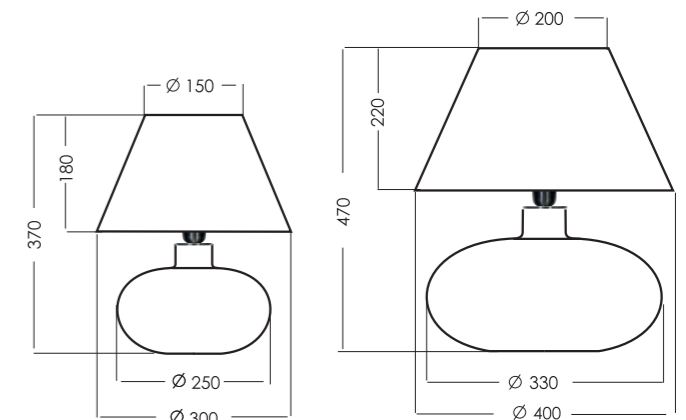

TECHNICAL DETAILIES
E27 bulb holder, without bulb;
EU plug, 220 - 240 Voltage
40W; 60W max. (incandescent
bulb); CE standard.

MATERIALS
Stockholm and Bergen:
Base of the lamp - HANDMADE
transparent glass
Bulb holder and the pipe
inside the base - chromed steel
Electric wire - transparent pvc

Stockholm Black and Bergen Black:
Base of the lamp - HANDMADE
transparent glass covered with silver
transparent glossy coat
Bulb holder and the pipe
inside the base - chromed steel
Electric wire - black in cotton enlase
Shade of the lamp - high quality fabric

Attention:
The code of the lamp consists
of 9 numbers. The first
six numbers determinate
lamp model and the last three
numbers determinate shade,
eg.: L005252215 means model
L005252 and shade A215

MADE IN EU

STOCKHOLM

BERGEN

STOCKHOLM BLACK

BERGEN BLACK

SHADES	MODEL	FORM DIMENSIONS IN CM	COLORS OUT/IN
STOCKHOLM	A215		white/white
	A206	truncated cone D40-20 H22	grey/white
	A214		black/gold
STOCKHOLM BLACK	A215	truncated cone D40-20 H22	white/white
BERGEN	A110	truncated cone D30-15 H18	grey/white
	A111		white/white
BERGEN BLACK	A111	truncated cone D30-15 H18	white/white