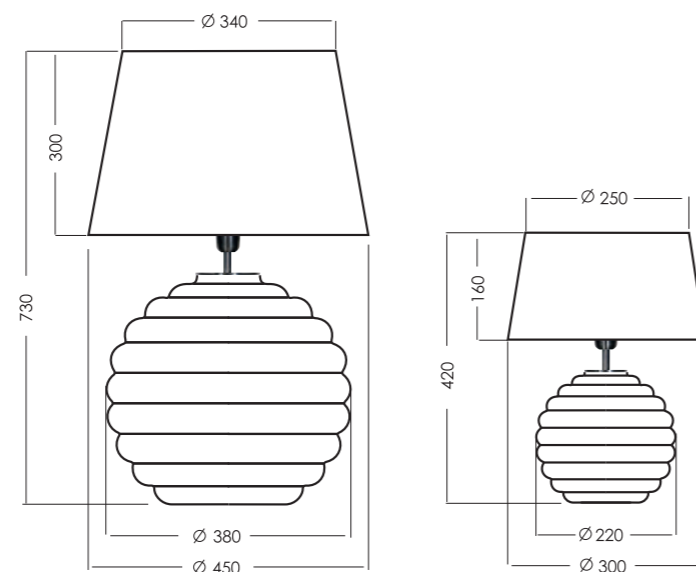

SAINT TROPEZ

SAINT TROPEZ BLACK

SAINT TROPEZ WHITE

ANTIBES

ANTIBES BLACK

ANTIBES WHITE

TECHNICAL DETAILS
E27 bulb holder, without bulb;
EU plug, 220 - 240 Voltage,
60W max. (incandescent bulb);
CE standard.

Saint Tropez: the shade can be leveled horizontally with the joint under the light bulb.

MATERIALS

Saint Tropez and Antibes - handmade transparent glass
Bulb holder and pipe inside the base - steel painted in chrom
Electric wire - transparent pvc
Saint Tropez and Antibes Black - handmade transparent glass painted in black
Electric wire - black in cotton enlase
Bulb holder - steel painted in gold
Saint Tropez and Antibes White - handmade white glass coloured in mass
Electric wire - white pvc
Bulb holder - steel painted in gold
Shade of the lamp - high quality fabric

Attention:
The code of the lamp consists of 9 numbers. The first six number determinate lamp model and the last three numbers determinate shade, eg.:L215081230 means model L215081 and shade A230

MADE IN EU

SHADES

SHADES	MODEL	FORM DIMENSIONS IN CM	COLORS OUT/IN
SAINT TROPEZ	A230	truncated cone D45-34 H30	white/white
	A251		white/gold
	A240		black/gold
SAINT TROPEZ BLACK	A240	truncated cone D45-34 H30	black/gold
	A251		white/gold
	A229		black/white
SAINT TROPEZ WHITE	A230	truncated cone D45-34 H30	white/white
	A251		white/gold
	A229		black/white

SHADES

SHADES	MODEL	FORM DIMENSIONS IN CM	COLORS OUT/IN
ANTIBES	A501	truncated cone D30-25 H16	white/white
	A502		black/white
	A514		black/gold
ANTIBES BLACK	A514	truncated cone D30-25 H16	black/gold
ANTIBES WHITE	A501	truncated cone D30-25 H16	white/white