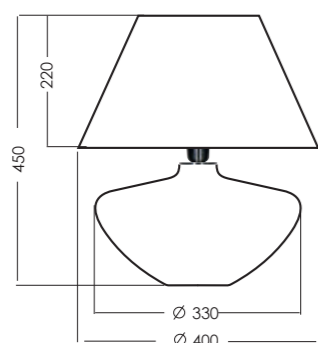

## MADRID VIOLET

L008711203

L008711215

L008711214

SHADES	MODEL	FORM DIMENSIONS IN CM	COLORS OUT/IN
MADRID	A203	truncated cone D40-20 H22	grey/white
	A215		white/white
	A214		black/gold
MADRID GREEN	A206	truncated cone D40-20 H22	grey/white
	A215		white/white
	A214		black/gold
MADRID VIOLET	A203	truncated cone D40-20 H22	grey/white
	A215		white/white
	A214		black/gold