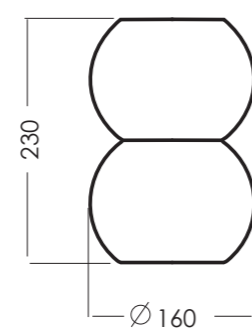

LUCCA

LIVORNO

COMO

ERBA

LODI

TECHNICAL DETAIL
E14 bulb holder, without bulb;
EU plug, 220-240 Voltage;
40W max. (incandescent bulb);
CE standard.

MATERIALS
HANDMADE
opal (white) glass
Livorno - HANDMADE
transparent glass
matted and crackled

MADE IN EU