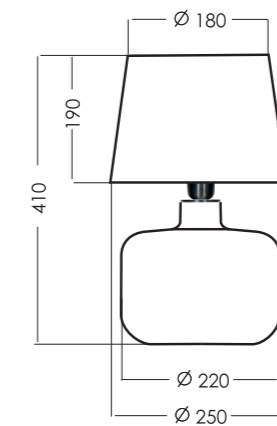

PARIS

ANDORRA

TECHNICAL DETAILIES
E27 bulb holder, without bulb;
EU plug, 220 - 240 Voltage,
big shades - 60W max.
small shades - 40W max.
(incandescent bulb); CE standard

MATERIALS
Base of the lamp - HANDMADE
transparent glass 3D
Bulb holder - chromed steel
Electric wire - transparent pvc
Shade of the lamp - high quality fabric

Attention:
The code of the lamp consists of 9 numbers.
The first six numbers determinate lamp model and the
last three numbers determinate shade, eg.: L002011215
means model L002011 and shade A215

MADE IN EU

SHADES	MODEL	FORM DIMENSIONS IN CM	COLORS OUT/IN
ANDORRA	A501	truncated cone	white/white
	A514	D30-25 H16	black/gold
	A103	D25 - 18 H19	grey/white
PARIS	A206	truncated cone	grey/white
	A211	D40-20 H22	ecru/white
	A214		black/gold