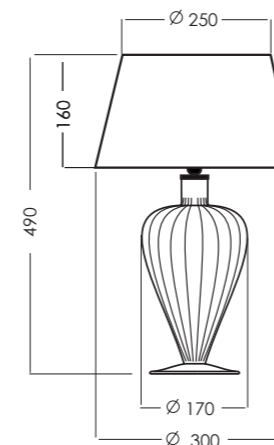

## BRISTOL TRANSPARENT COPPER

L046411502

L046411501

L046411514

SHADES	MODEL	FORM DIMENSIONS IN CM	COLORS OUT/IN
BRISTOL	A222	truncated cone D30-25 H16	beige/white
	A223		grey/white
	A514		black/gold
BRISTOL TRANSPARENT BLACK	A503	truncated cone D30-25 H16	beige/gold
	A514		black/gold
	A501		white/white
BRISTOL TRANSPARENT COPPER	A502	truncated cone D30-25 H16	black/white
	A501		white/white
	A514		black/gold