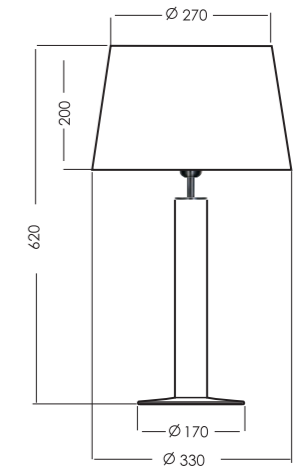

TECHNICAL DETAILS

E27 bulb holder, without bulb;
EU plug, 220 - 240 Voltage, 60W max.
(incandescent bulb); CE standard

MATERIALS

Base of the lamp - HANDMADE
transparent glass
Bulb holder - chromed steel
Electric wire - transparent pvc
Shade of the lamp - high quality fabric

Attention:

The code of the lamp consists of 9 numbers. The first six numbers determinate lamp model and the last three numbers determinate shade, eg.: L207061228 means model L207061 and shade A228

SHADES

SHADES	MODEL	FORM DIMENSIONS IN CM	COLORS OUT/IN
FJORD	A247	truncated cone D40-33 H25	black/white
	A228		white/white
	A227		black/gold
LITTLE FJORD	A249	truncated cone D33-27 H20	black/white
	A217		white/white
	A248		black/gold

MADE IN EU