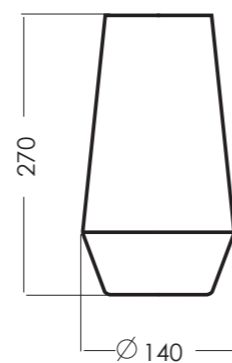

LUCCA

LIVORNO

COMO

ERBA

LODI

TECHNICAL DETAIL
E14 bulb holder, without bulb;
EU plug, 220-240 Voltage;
40W max. (incandescent bulb);
CE standard.

MATERIALS
HANDMADE
opal (white) glass
Livorno - HANDMADE
transparent glass
matted and crackled

MADE IN EU