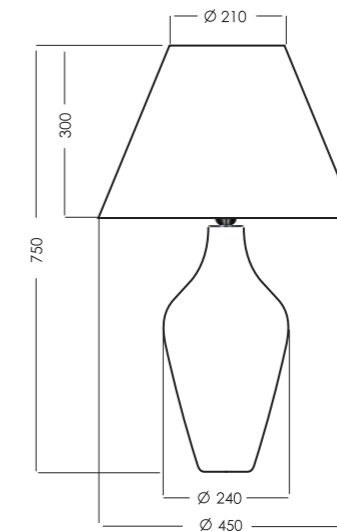

MATERIALS
Base of the lamp -
HANDMADE transparent glass
Bulb holder and the pipe
inside the base - chromed steel
Electric wire - transparent pvc
Shade of the lamp - high quality fabric

TECHNICAL DETAIL
E27 bulb holder, without bulb;
EU plug, 220 - 240 Voltage,
60W max. (incandescent bulb);
CE standard.

Attention:
The code of the lamp consists
of 9 numbers. The first six numbers
determinate lamp model and the last
three numbers determinate shade,
eg.:L010031206 means model L010031
and shade A206

MADE IN EU

SHADES	MODEL	FORM DIMENSIONS IN CM	COLORS OUT/IN
VALENCIA	A206	truncated cone D40-20 H22	grey/white
	A214		black/gold
	A215		white/white
	A312	truncated cone D45-21 H30	white/white