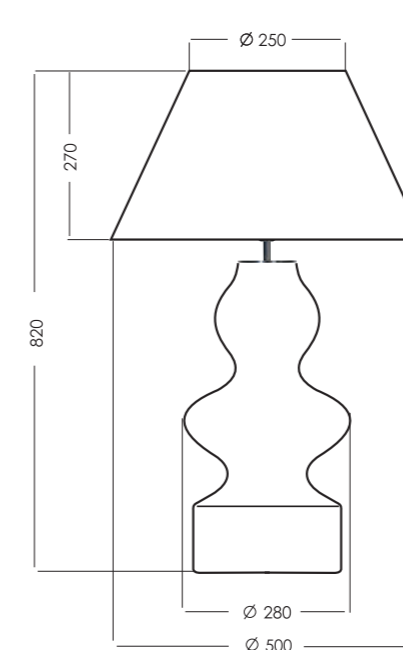

TORINO

SHADES	MODEL	FORM DIMENSIONS IN CM	COLORS OUT/IN
TORINO	A311	truncated cone D50-25 H27	ecru/white
	A230	truncated cone D45-34 H30	white/white

MATERIALS
Base of the lamp -
HANDMADE transparent glass
Bulb holder and the pipe
inside the base - chromed steel
Electric wire - transparent pvc
Shade of the lamp - high quality fabric

TECHNICAL DETAILIES
E27 bulb holder, without bulb;
EU plug, 220 - 240 Voltage,
60W max. (incandescent bulb);
CE standard.

Attention:
The code of the lamp consists
of 9 numbers. The first six numbers
determinate lamp model and the last
three numbers determinate shade,
eg.:L012031230 means model L012031
and shade A230

MADE IN EU