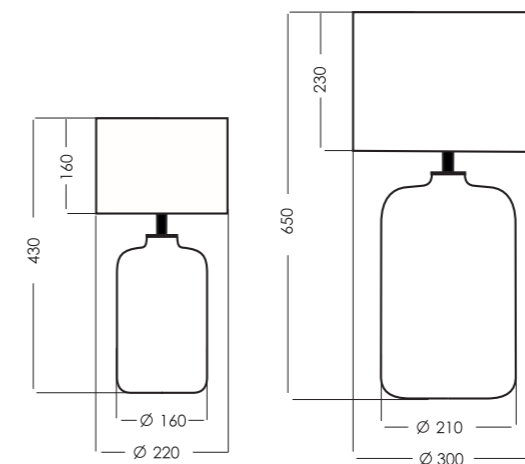

### YSTAD

L050102414

L035102413

SHADES	MODEL	FORM DIMENSIONS IN CM	COLORS OUT/IN
YSTAD	A414	cylinder D22 H16	white/white
GÖTEBORG	A413	cylinder D30 H23	white/white

Attention:  
 The code of the lamp consists of 9 numbers. The first six numbers determinate lamp model and the last three numbers determinate shade, eg.: L035102413 means model L035102 and shade A413