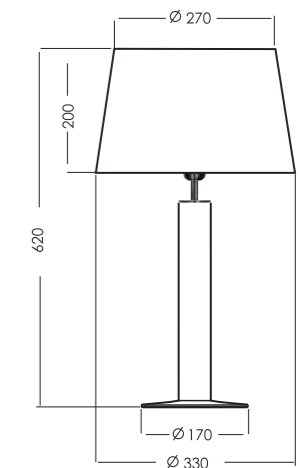

TECHNICAL DETAILIES

E27 bulb holder, without bulb;
EU plug, 220 - 240 Voltage, 60W max.
(incandescent bulb); CE standard

MATERIALS

Base of the lamp - HANDMADE
transparent glass painted in black
Bulb holder - chromed steel
Electric wire - black in cotton enlase
Shade of the lamp - high quality fabric

Attention:

The code of the lamp consists of 9 numbers. The first six numbers determinate lamp model and the last three numbers determinate shade, eg.: L207265247 means model L207265 and shade A247

SHADES

SHADES	MODEL	FORM DIMENSIONS IN CM	COLORS OUT/IN
FJORD BLACK	A247		black/white
	A228	truncated cone D40-33 H25	white/white
	A227		black/gold
LITTLE FJORD BLACK	A249		black/white
	A217	truncated cone D33-27 H20	white/white
	A248		black/gold

MADE IN EU