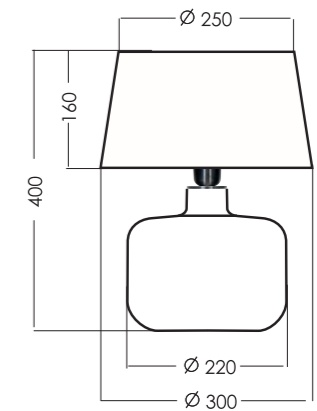

PARIS

ANDORRA

TECHNICAL DETAILIES
E27 bulb holder, without bulb;
EU plug, 220 - 240 Voltage,
big shades - 60W max.
small shades - 40W max.
(incandescent bulb); CE standard

MATERIALS
Base of the lamp - HANDMADE
transparent glass 3D
Bulb holder - chromed steel
Electric wire - transparent pvc
Shade of the lamp - high quality fabric

Attention:
The code of the lamp consists of 9 numbers.
The first six numbers determinate lamp model and the
last three numbers determinate shade, eg.: L002011215
means model L002011 and shade A215

MADE IN EU

SHADES	MODEL	FORM DIMENSIONS IN CM	COLORS OUT/IN
ANDORRA	A501	truncated cone	white/white
	A514	D30-25 H16	black/gold
	A103	D25 - 18 H19	grey/white
PARIS	A206	truncated cone	grey/white
	A211	D40-20 H22	ecru/white
	A214		black/gold