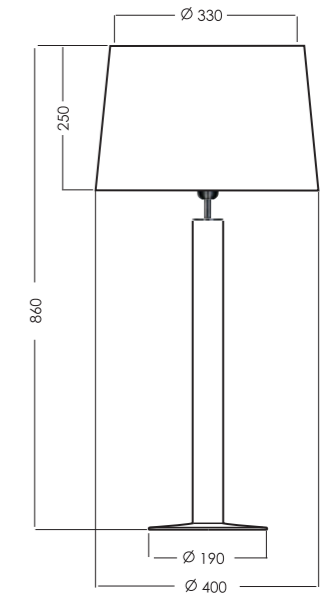

FJORD

LITTLE FJORD

TECHNICAL DETAILS

E27 bulb holder, without bulb;
EU plug, 220 - 240 Voltage, 60W max.
(incandescent bulb); CE standard

MATERIALS

Base of the lamp - HANDMADE
transparent glass
Bulb holder - chromed steel
Electric wire - transparent pvc
Shade of the lamp - high quality fabric

Attention:

The code of the lamp consists of 9 numbers. The first six numbers determinate lamp model and the last three numbers determinate shade, eg.: L207061228 means model L207061 and shade A228

SHADES

SHADES	MODEL	FORM DIMENSIONS IN CM	COLORS OUT/IN
FJORD	A247	truncated cone D40-33 H25	black/white
	A228		white/white
	A227		black/gold
LITTLE FJORD	A249	truncated cone D33-27 H20	black/white
	A217		white/white
	A248		black/gold

MADE IN EU