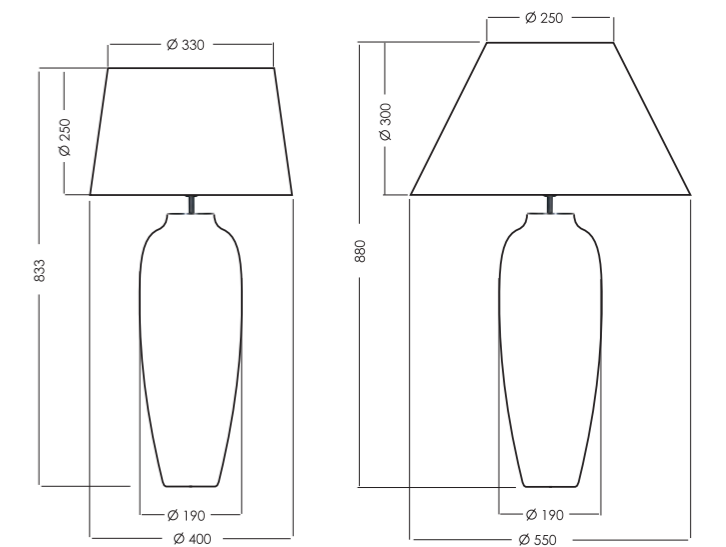

The intensity and the size of black pigmentation is different in each lamp because they are all handmade, which guarantees their individual colour pattern.

SHADES	MODEL	FORM DIMENSIONS IN CM	COLORS OUT/IN
GRANADA	A240	truncated cone D45-34 H30	black/gold
	A330	truncated cone D60-25 H33	black/gold
ALHAMBRA	A227	truncated cone D40-33 H25	black/gold
	A325	truncated cone D55-25 H30	black/gold