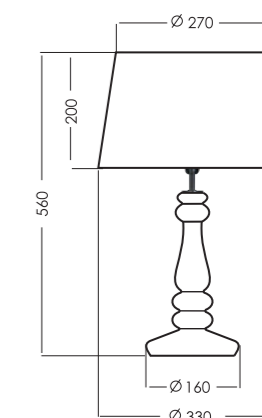

TECHNICAL DETAILS
E27 bulb holder, without bulb;
EU plug, 220 - 240 Voltage, 60W max.
(incandescent bulb); CE standard.

MATERIALS
Base of the lamp - HANDMADE transparent glass;
Bulb holder - chromed steel;
Electric wire - transparent pvc;
Shade of the lamp - high quality fabric;

Attention:
The code of the lamp consists of 9 numbers. The first six numbers determinate lamp model and the last three numbers determinate shade, eg.: L203061230 means model L203061 and shade A230;

MADE IN EU

SHADES	MODEL	FORM DIMENSIONS IN CM	COLORS OUT/IN
LOUVRE	A253	truncated cone D45-34 H30	black/silver
	A230		white/white
	A229		black/white
VERSAILLES	A261	truncated cone D40-33 H25	black/silver
	A228		white/white
	A247		black/white
PETIT TRIANON	A262	truncated cone D33-27 H20	black/silver
	A217		white/white
	A249		black/white

LOUVRE

VERSAILLES

PETIT TRIANON