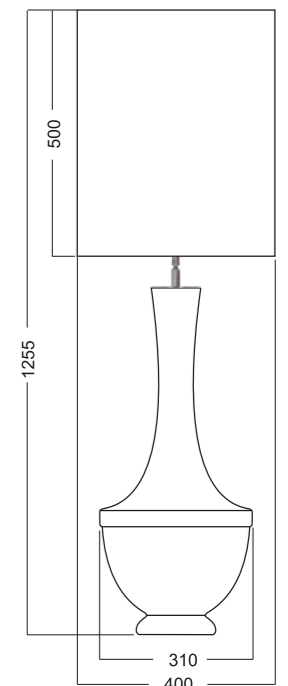

TROYA SAPPHIRE

SHADES	MODEL	FORM DIMENSIONS IN CM	COLORS OUT/IN
TROYA SAPPHIRE	A307	D35 H40	
	A308	D50 H30	black/gold
	A257	D50-40 H35	
	A318	D50 H35	velure sapphire/ transparent
	A317	D50 H30	gold organza/ transparent
	A319	D40 H50	gold emblem on white/ gold

TECHNICAL DETAILIES

E27 bulb holder, without bulb;
EU plug, 220 - 240 Voltage
60W max. (incandescent bulb);
CE standard.

Attention: The code of the lamp
consists of 9 numbers. The first six
numbers determinate lamp
model and the last three numbers
determinate shade, eg.:
L232271318 means model L232271
and shade A317

MADE IN EU

MATERIALS

Base of the lamp - HANDMADE:
transparent glass painted in trasparent
sapphire and glossy golden stripes
Bulb holder - steel painted in gold
Electric wire - black in cotton enlace
Shade of the lamp - high quality fabric

ADDITION

The lamp can be bought
with an additional tassel.