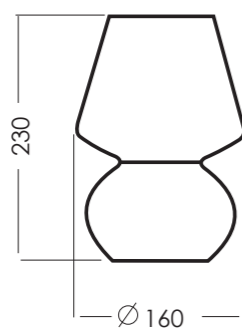

LUCCA

LIVORNO

COMO

ERBA

LODI

TECHNICAL DETAIL
E14 bulb holder, without bulb;
EU plug, 220-240 Voltage;
40W max. (incandescent bulb);
CE standard.

MATERIALS
HANDMADE
opal (white) glass
Livorno - HANDMADE
transparent glass
matted and crackled

MADE IN EU