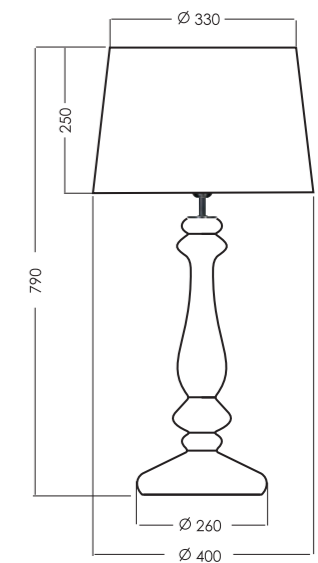

LOUVRE PLATINUM

VERSAILLES PLATINUM

PETIT TRIANON PLATINUM

TECHNICAL DETAILS

E27 bulb holder, without bulb;
EU plug, 220 - 240 Voltage, 60W max.
(incandescent bulb); CE standard.

MATERIALS

Base of the lamp - HANDMADE transparent glass covered with genuine platinum;
Bulb holder - chromed steel;
Electric wire - black in cotton enlance;
Shade of the lamp - high quality fabric;

Attention:

The code of the lamp consists of 9 numbers. The first six numbers determinate lamp model and the last three numbers determinate shade, eg.: L203161229 means model L203161 and shade A229;

SHADES	MODEL	FORM DIMENSIONS IN CM	COLORS OUT/IN
LOUVRE PLATINUM	A255	truncated cone D45-34 H30	black/copper
	A230		white/white
	A229		black/white
VERSAILLES PLATINUM	A250	truncated cone D40-33 H25	black/copper
	A228		white/white
	A247		black/white
PETIT TRIANON PLATINUM	A260	truncated cone D33-27 H20	black/copper
	A217		white/white
	A249		black/white

MADE IN EU