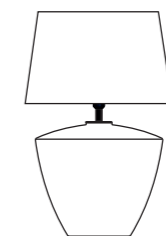

RAVENNA

L034, L052
69