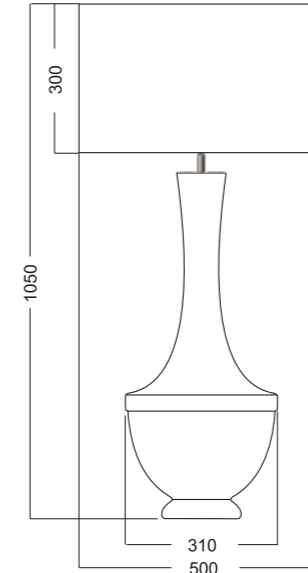

ADDITION

The lamp can be bought
with an additional tassel.

Attention: The code of the lamp
consists of 9 numbers. The first six
numbers determinate lamp
model and the last three numbers
determinate shade, eg.:
L232270302 means model L232270
and shade A302

MADE IN EU

L232270302