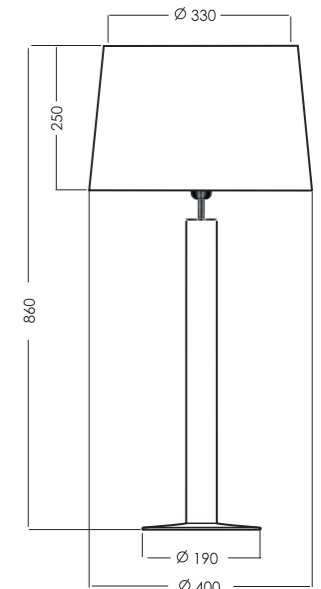

FJORD WHITE

LITTLE FJORD WHITE

TECHNICAL DETAILS

E27 bulb holder, without bulb;
EU plug, 220 - 240 Voltage, 60W max.
(incandescent bulb); CE standard

MATERIALS

Base of the lamp - HANDMADE
transparent glass painted in white
Bulb holder - chromed steel
Electric wire - transparent pvc
Shade of the lamp - high quality fabric

Attention:

The code of the lamp consists of 9 numbers. The first six numbers determinate lamp model and the last three numbers determinate shade, eg.:L207164247 means model L207164 and shade A247

SHADES

SHADES	MODEL	FORM DIMENSIONS IN CM	COLORS OUT/IN
FJORD WHITE	A247	truncated cone D40-33 H25	black/white
	A228		white/white
	A227		black/gold
LITTLE FJORD WHITE	A249	truncated cone D33-27 H20	black/white
	A217		white/white
	A248		black/gold

MADE IN EU