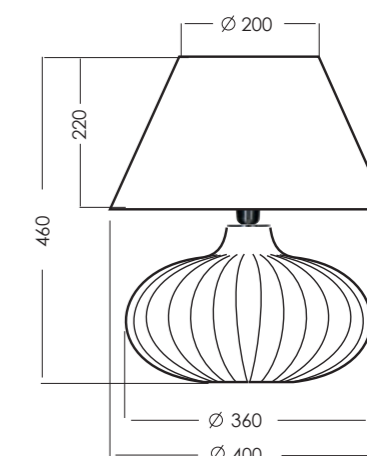

TECHNICAL DETAIL
E27 bulb holder, without bulb;
EU plug, 220 - 240 Voltage
60W max. (incandescent bulb);
CE standard.

Attention:
The code of the lamp consists
of 9 numbers. The first six
numbers determinate lamp
model and the last three numbers
determinate shade, eg.: L006011211
means model L006011 and shade A211

MADE IN EU

MATERIALS
Base of the lamp - HANDMADE,
transparent optic glass
Bulb holder - chromed steel
Electric wire - transparent pvc
Shade of the lamp - high quality fabric

SHADES	MODEL	FORM DIMENSIONS IN CM	COLORS OUT/IN
BRNO	A211	truncated cone D40-20 H22	ecru/white
	A206		grey/white
	A214		black/gold
	A241		dark grey/white
	A215		white/white