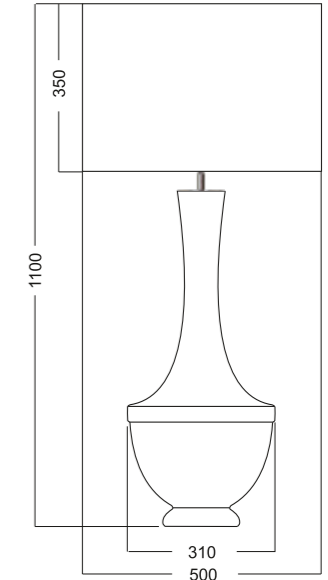

L232270328