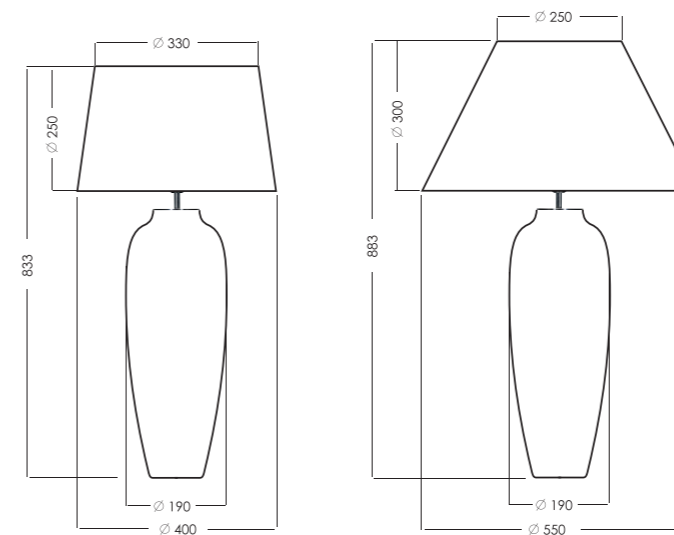

CANNES

L209062227

L209062325

SHADES	MODEL	FORM DIMENSIONS IN CM	COLORS OUT/IN
MONACO	A240	truncated cone D45-34 H30	black/gold
	A330	truncated cone D60-25 H33	black/gold
CANNES	A227	truncated cone D40-33 H25	black/gold
	A325	truncated cone D55-25 H30	black/gold