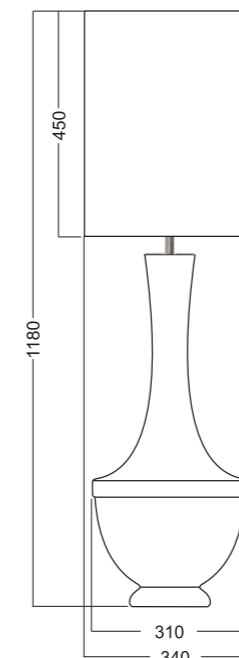

TROYA SAPPHIRE

SHADES	MODEL	FORM DIMENSIONS IN CM	COLORS OUT/IN
TROYA SAPPHIRE	A307	D35 H40	
	A308	D50 H30	black/gold
	A257	D50-40 H35	
	A318	D50 H35	velure sapphire/ transparent
	A317	D50 H30	gold organza/ transparent
	A319	D40 H50	gold emblem on white/ gold

TECHNICAL DETAILIES

E27 bulb holder, without bulb;
EU plug, 220 - 240 Voltage
60W max. (incandescent bulb);
CE standard.

Attention: The code of the lamp
consists of 9 numbers. The first six
numbers determinate lamp
model and the last three numbers
determinate shade, eg.:
L232271318 means model L232271
and shade A317

MADE IN EU

MATERIALS

Base of the lamp - HANDMADE:
transparent glass painted in trasparent
sapphire and glossy golden stripes
Bulb holder - steel painted in gold
Electric wire - black in cotton enlace
Shade of the lamp - high quality fabric

ADDITION

The lamp can be bought
with an additional tassel.