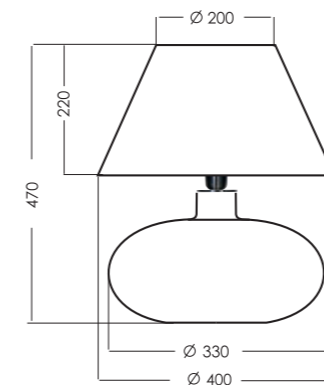

TANZANIA

L005092207