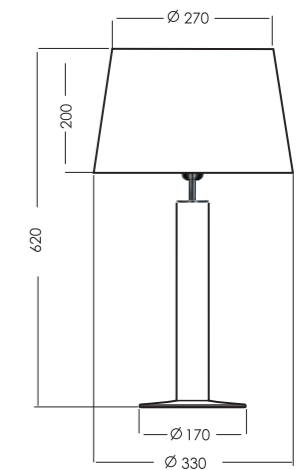

TECHNICAL DETAILS

E27 bulb holder, without bulb;
EU plug, 220 - 240 Voltage, 60W max.
(incandescent bulb); CE standard

MATERIALS

Base of the lamp - HANDMADE
transparent glass painted in white
Bulb holder - chromed steel
Electric wire - transparent pvc
Shade of the lamp - high quality fabric

Attention:

The code of the lamp consists of 9 numbers. The first six numbers determinate lamp model and the last three numbers determinate shade, eg.:L207164247 means model L207164 and shade A247

SHADES

SHADES	MODEL	FORM DIMENSIONS IN CM	COLORS OUT/IN
FJORD WHITE	A247	truncated cone D40-33 H25	black/white
	A228		white/white
	A227		black/gold
LITTLE FJORD WHITE	A249	truncated cone D33-27 H20	black/white
	A217		white/white
	A248		black/gold

MADE IN EU