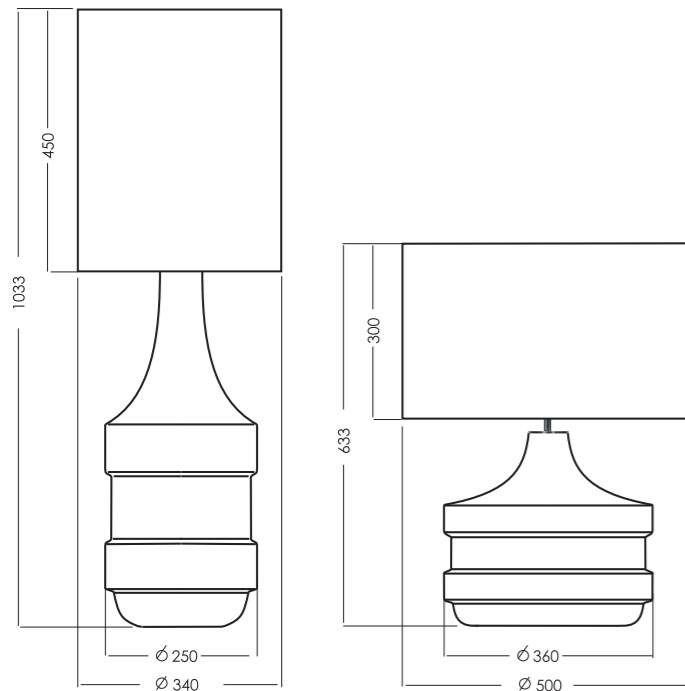

SHADES	MODEL	FORM DIMENSIONS IN CM	COLORS OUT/IN
BIARITZ BIARITZ SILVER	A303		metallic silver/ transparent
	A339	cylinder D34 H45	houndstooth/ silver
	A302		white/white
	A336	cylinder D50 H30	grey herringbone pattern/ silver
	A337		dark blue herringbone pattern/ silver
BIARITZ GOLD	A335	cylinder D34 H45	dark blue herringbone pattern/ gold
	A307		black/gold
	A302		white/white

SHADES	MODEL	FORM DIMENSIONS IN CM	COLORS OUT/IN
BADEN BADEN BADEN BADEN SILVER	A304		metallic silver/ transparent
	A338		houndstooth/ silver
	A301	cylinder D50 H30	white/white
	A336		grey herringbone pattern/ silver
	A337		dark blue herringbone pattern/ silver
BADEN BADEN BADEN BADEN GOLD	A308	cylinder D50 H30	black/gold
	A301		white/white
	A334		dark blue herringbone pattern/ gold

TECHNICAL DETAIL
E27 bulb holder, without bulb;
EU plug, 220 - 240 Voltage
60W max. (incandescent bulb);
CE standard.

The shade can be leveled horizontally with the joint under the light bulb.

MATERIALS

Biaritz and Baden Baden - handmade transparent glass
Biaritz and Baden Baden Silver - handmade transparent glass , belts painted in silver
Biaritz and Baden Baden Gold- handmade transparent glass , belts painted in gold
Electric wire - transparent pvc
Bulb holder - steel painted in chrom,
in Gold - steel painted in gold
Shade of the lamp - high quality fabric

Attention:

The code of the lamp consists of 9 numbers. The first six numbers determinate lamp model and the last three numbers determinate shade, eg.:L223081301 means model L223081 and shade A301

MADE IN EU