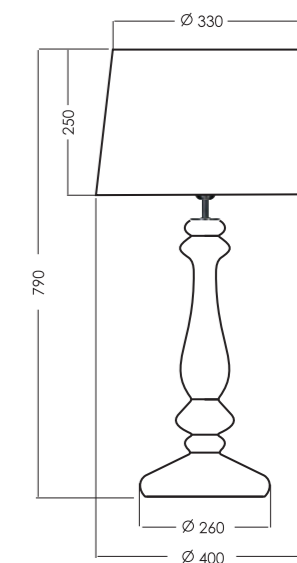

TECHNICAL DETAILS
E27 bulb holder, without bulb;
EU plug, 220 - 240 Voltage, 60W max.
(incandescent bulb); CE standard.

MATERIALS
Base of the lamp - HANDMADE transparent glass;
Bulb holder - chromed steel;
Electric wire - transparent pvc;
Shade of the lamp - high quality fabric;

Attention:
The code of the lamp consists of 9 numbers. The first six numbers determinate lamp model and the last three numbers determinate shade, eg.: L203061230 means model L203061 and shade A230;

MADE IN EU

SHADES	MODEL	FORM DIMENSIONS IN CM	COLORS OUT/IN
LOUVRE	A253	truncated cone D45-34 H30	black/silver
	A230		white/white
	A229		black/white
VERSAILLES	A261	truncated cone D40-33 H25	black/silver
	A228		white/white
	A247		black/white
PETIT TRIANON	A262	truncated cone D33-27 H20	black/silver
	A217		white/white
	A249		black/white

LOUVRE

VERSAILLES

PETIT TRIANON