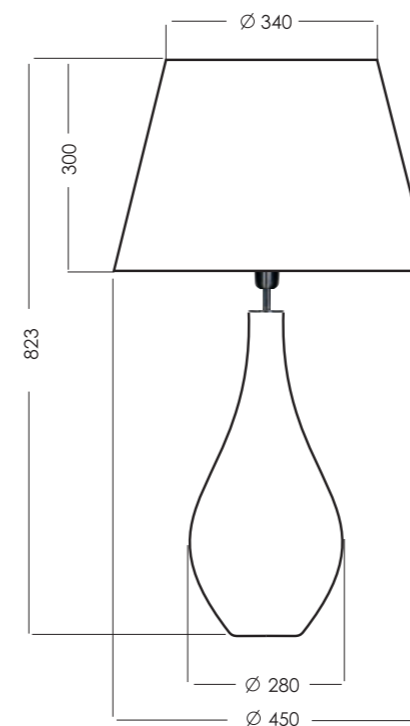

SHADES

SHADES	MODEL	FORM DIMENSIONS IN CM	COLORS OUT/IN
MODENA WHITE	A230	truncated cone D45-34 H30	white/white
MODENA BLACK	A240	truncated cone D45-34 H30	black/gold

TECHNICAL DETAILIES
E27 bulb holder, without bulb;
EU plug, 220 - 240 Voltage,
60W max. (incandescent bulb);
CE standard.

MATERIALS
Modena White - Base of the lamp HANDMADE, bicolor transparent - white glass
Bulb holder - chromed steel
Electric wire - transparent pvc,
Modena Black - Base of the lamp HANDMADE, bicolor transparent - black glass
Bulb holder - chromed steel

Electric wire - black in cotton enlance
Shade of the lamp - high quality fabric
The shade can be leveled horizontally with the joint under the light bulb.

Attention:
The code of the lamp consists of 9 numbers. The first six numbers determinate lamp model and the last three numbers determinate shade, eg.:L036082240 means model L036082 and shade A240

MADE IN EU