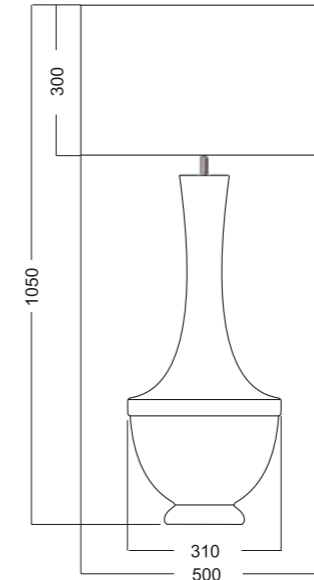

ADDITION

The lamp can be bought
with an additional tassel.

L232271317