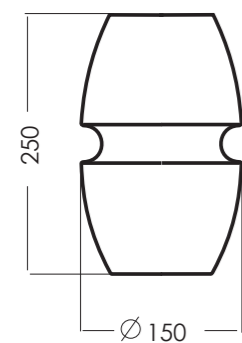

LUCCA

LIVORNO

COMO

ERBA

LODI

TECHNICAL DETAIL
E14 bulb holder, without bulb;
EU plug, 220-240 Voltage;
40W max. (incandescent bulb);
CE standard.

MATERIALS
HANDMADE
opal (white) glass
Livorno - HANDMADE
transparent glass
matted and crackled

MADE IN EU