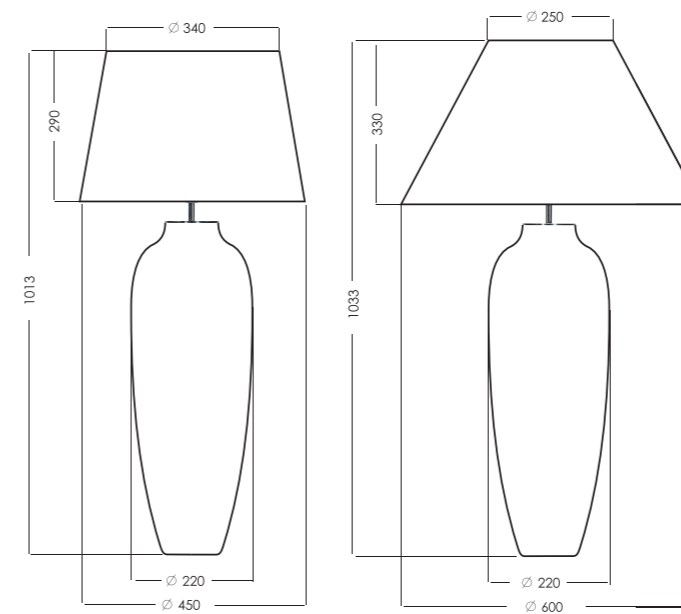

MONACO

L208062240

L208062330