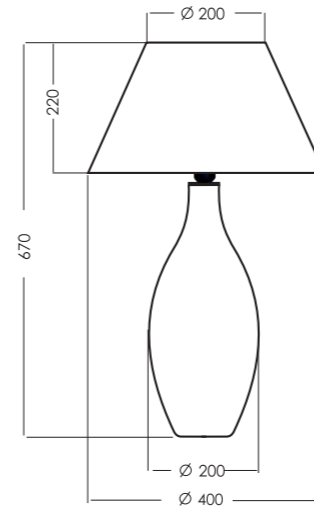

KENYA

L003092207