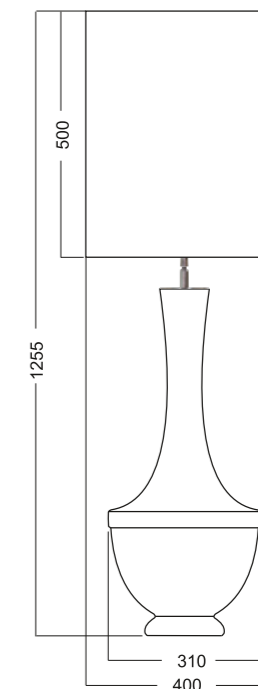

L232272319

SHADES	MODEL	FORM DIMENSIONS IN CM	COLORS OUT/IN
TROYA GREEN	A257	D50-40 H35	black/gold
	A308	D50 H30	
	A317	D50 H30	gold organza/ transparent
	A319	D40 H50	gold emblem on white/ gold

TECHNICAL DETAIL
E27 bulb holder, without bulb;
EU plug, 220 - 240 Voltage
60W max. (incandescent bulb);
CE standard.

MATERIALS
Base of the lamp - **HANDMADE:**
transparent glass painted in transparent
green and glossy golden stripes
Bulb holder - steel painted in gold
Electric wire - black in cotton enlase
Shade of the lamp - high quality fabric

Attention: The code of the lamp
consists of 9 numbers. The first six
numbers determinate lamp
model and the last three numbers
determinate shade, eg.:
L232270302 means model L232270
and shade A302

MADE IN EU