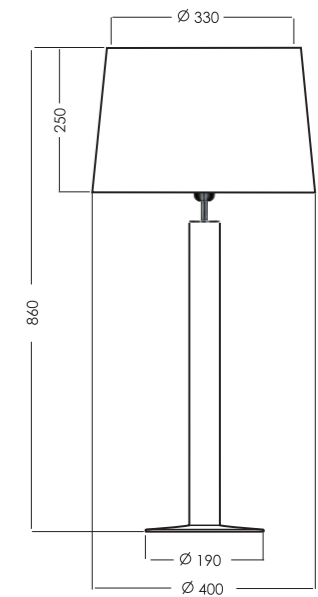

FJORD BLACK

LITTLE FJORD BLACK

TECHNICAL DETAILIES

E27 bulb holder, without bulb;
EU plug, 220 - 240 Voltage, 60W max.
(incandescent bulb); CE standard

MATERIALS

Base of the lamp - HANDMADE
transparent glass painted in black
Bulb holder - chromed steel
Electric wire - black in cotton enlase
Shade of the lamp - high quality fabric

Attention:

The code of the lamp consists of 9 numbers. The first six numbers determinate lamp model and the last three numbers determinate shade, eg.: L207265247 means model L207265 and shade A247

SHADES

SHADES	MODEL	FORM DIMENSIONS IN CM	COLORS OUT/IN
FJORD BLACK	A247		black/white
	A228	truncated cone D40-33 H25	white/white
	A227		black/gold
LITTLE FJORD BLACK	A249		black/white
	A217	truncated cone D33-27 H20	white/white
	A248		black/gold

MADE IN EU