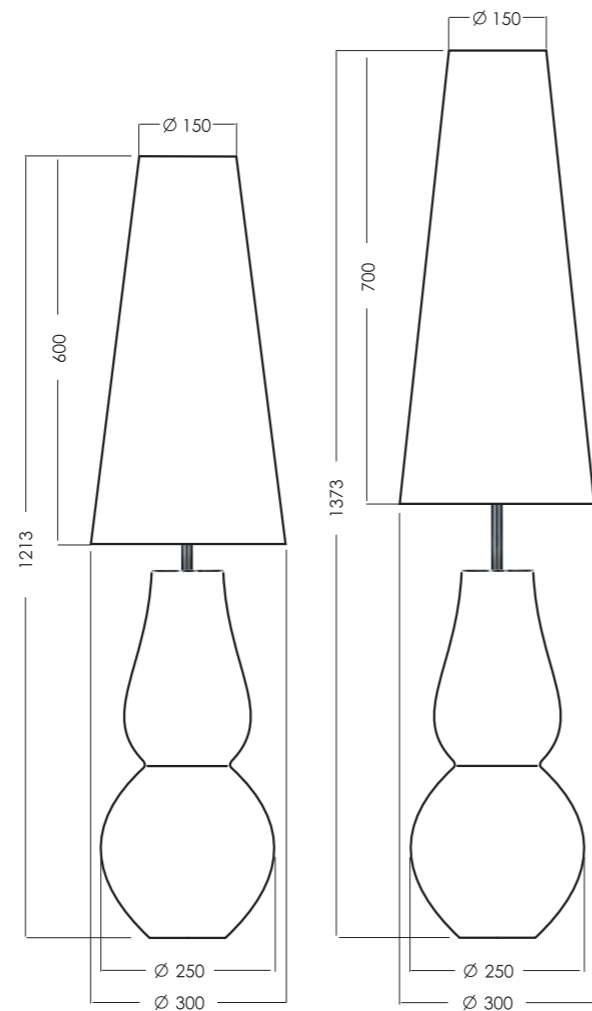

Attention:
The code of the lamp consists of 9 numbers. The first six numbers determinate lamp model and the last three numbers determinate shade, eg.:L201081803 means model L201081 and shade A803

MADE IN EU