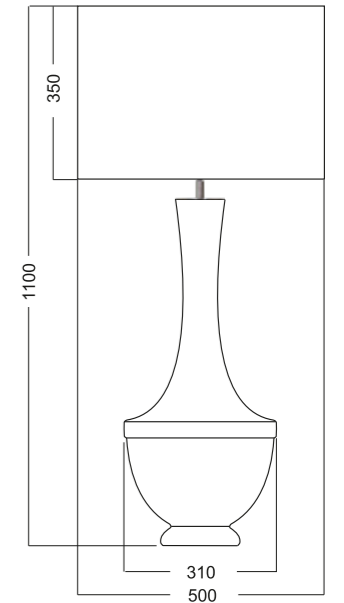

L232271318