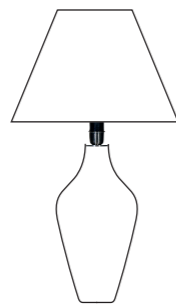

VALENCIA

L010
83