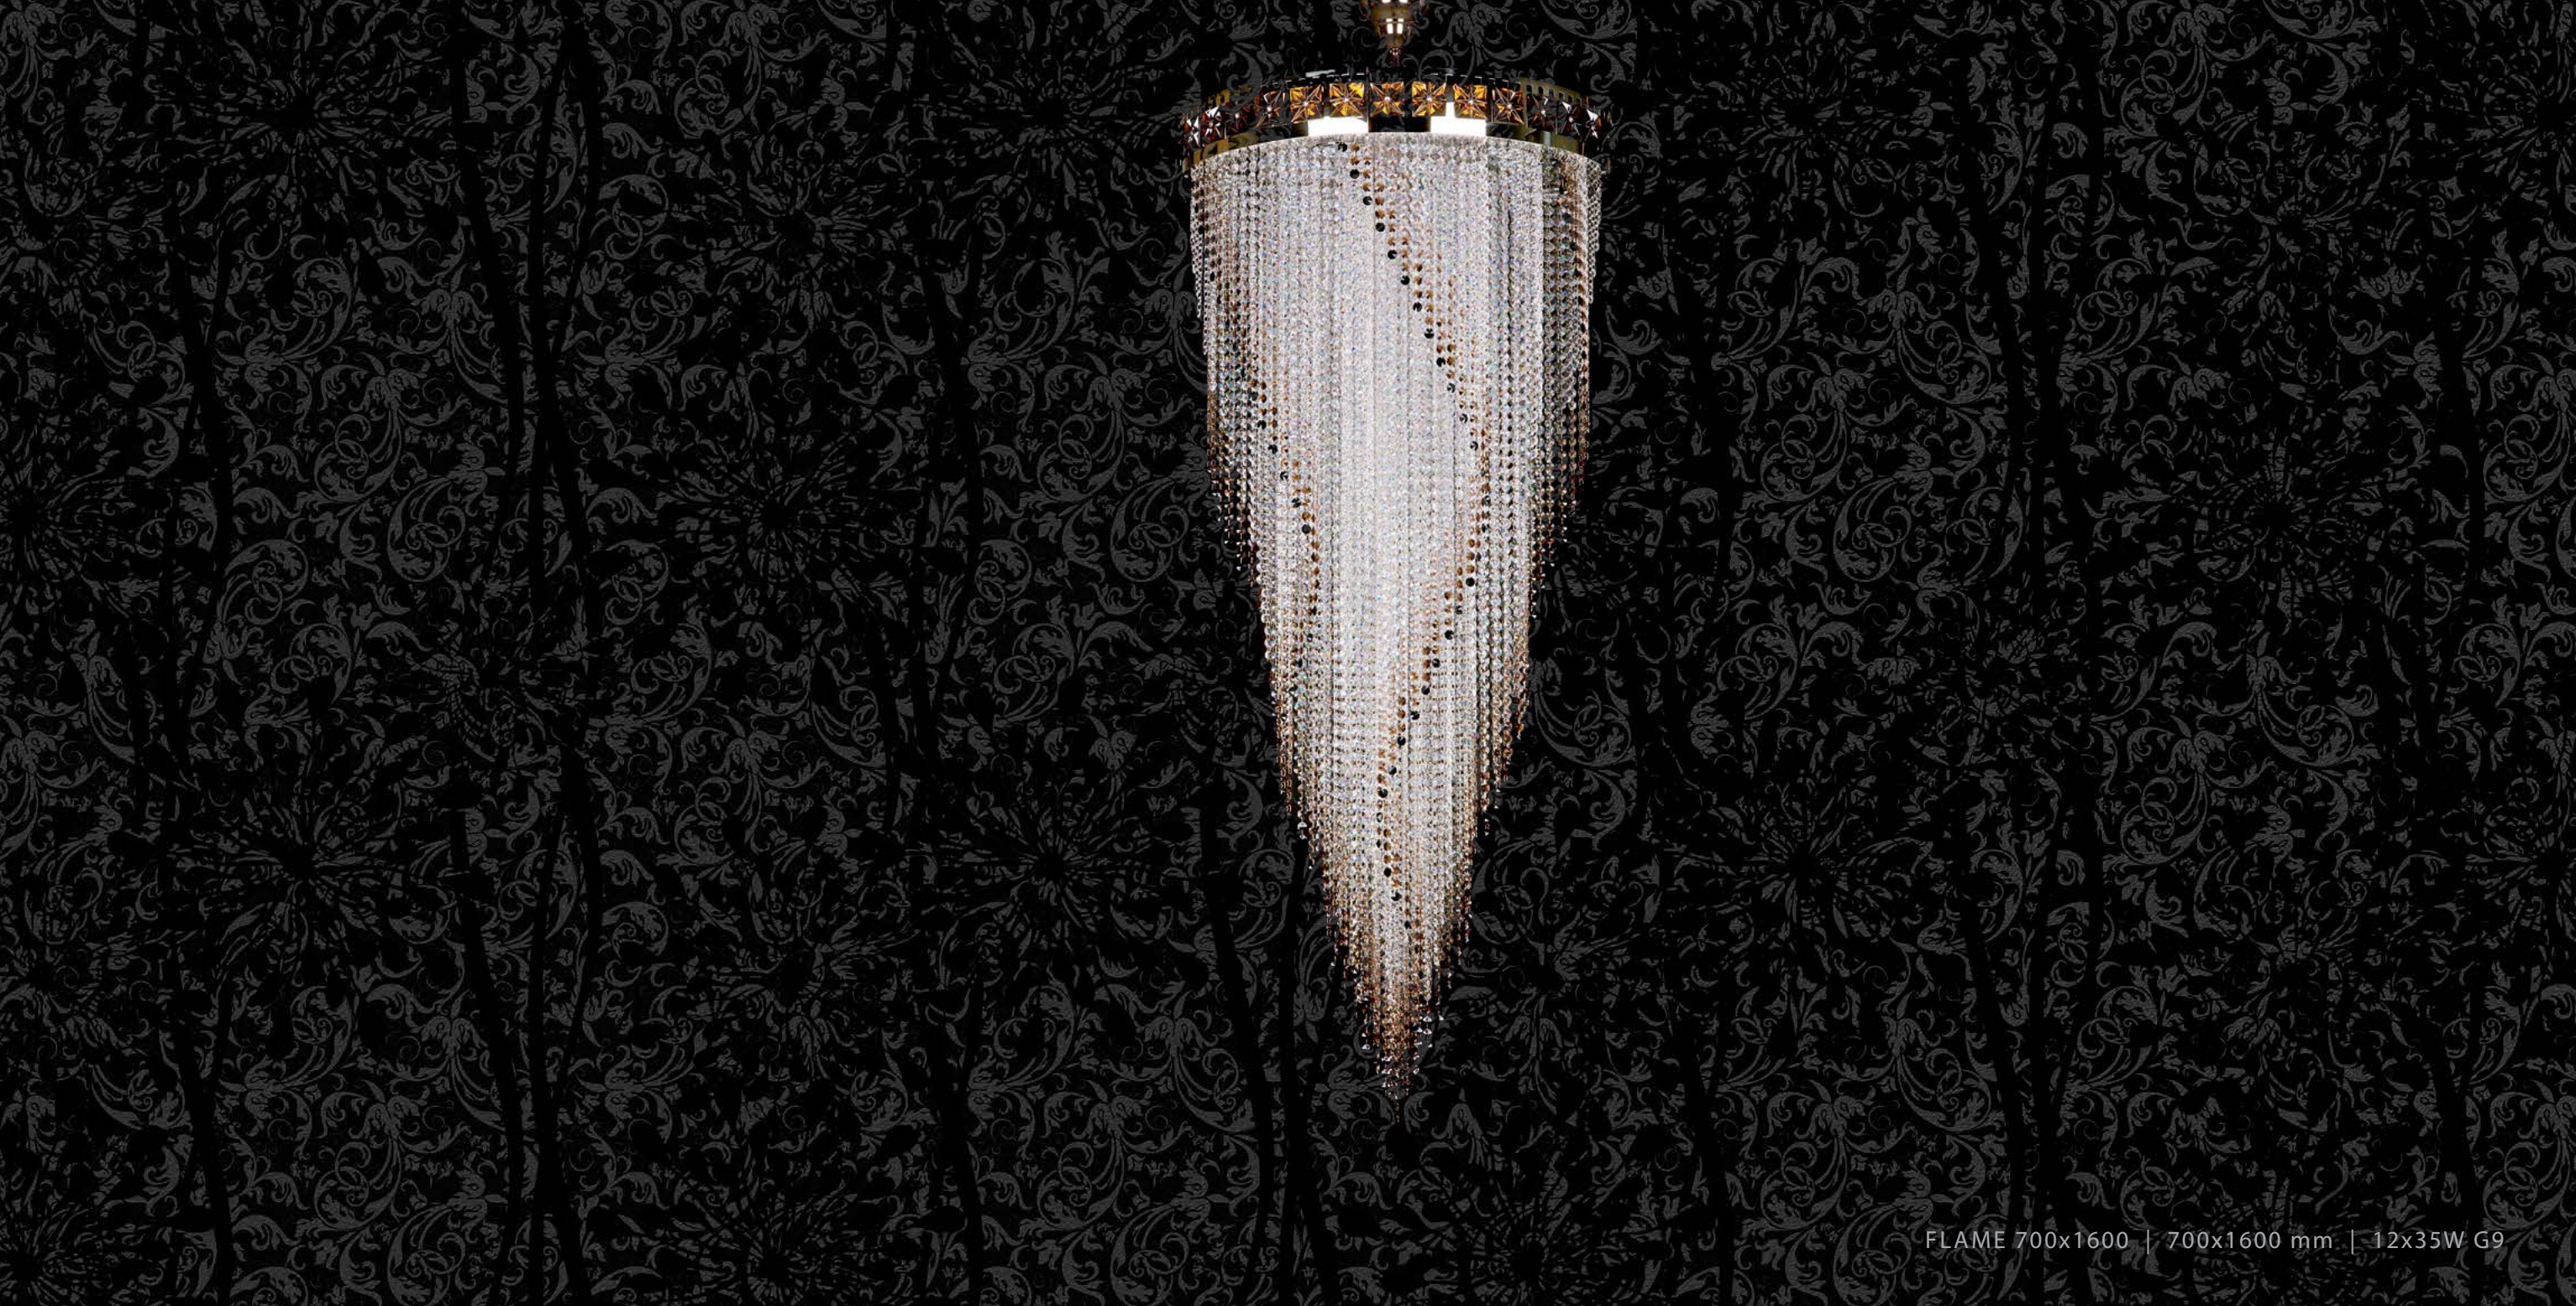

FLAME 700x1600 | 700x1600 mm | 12x35W G9