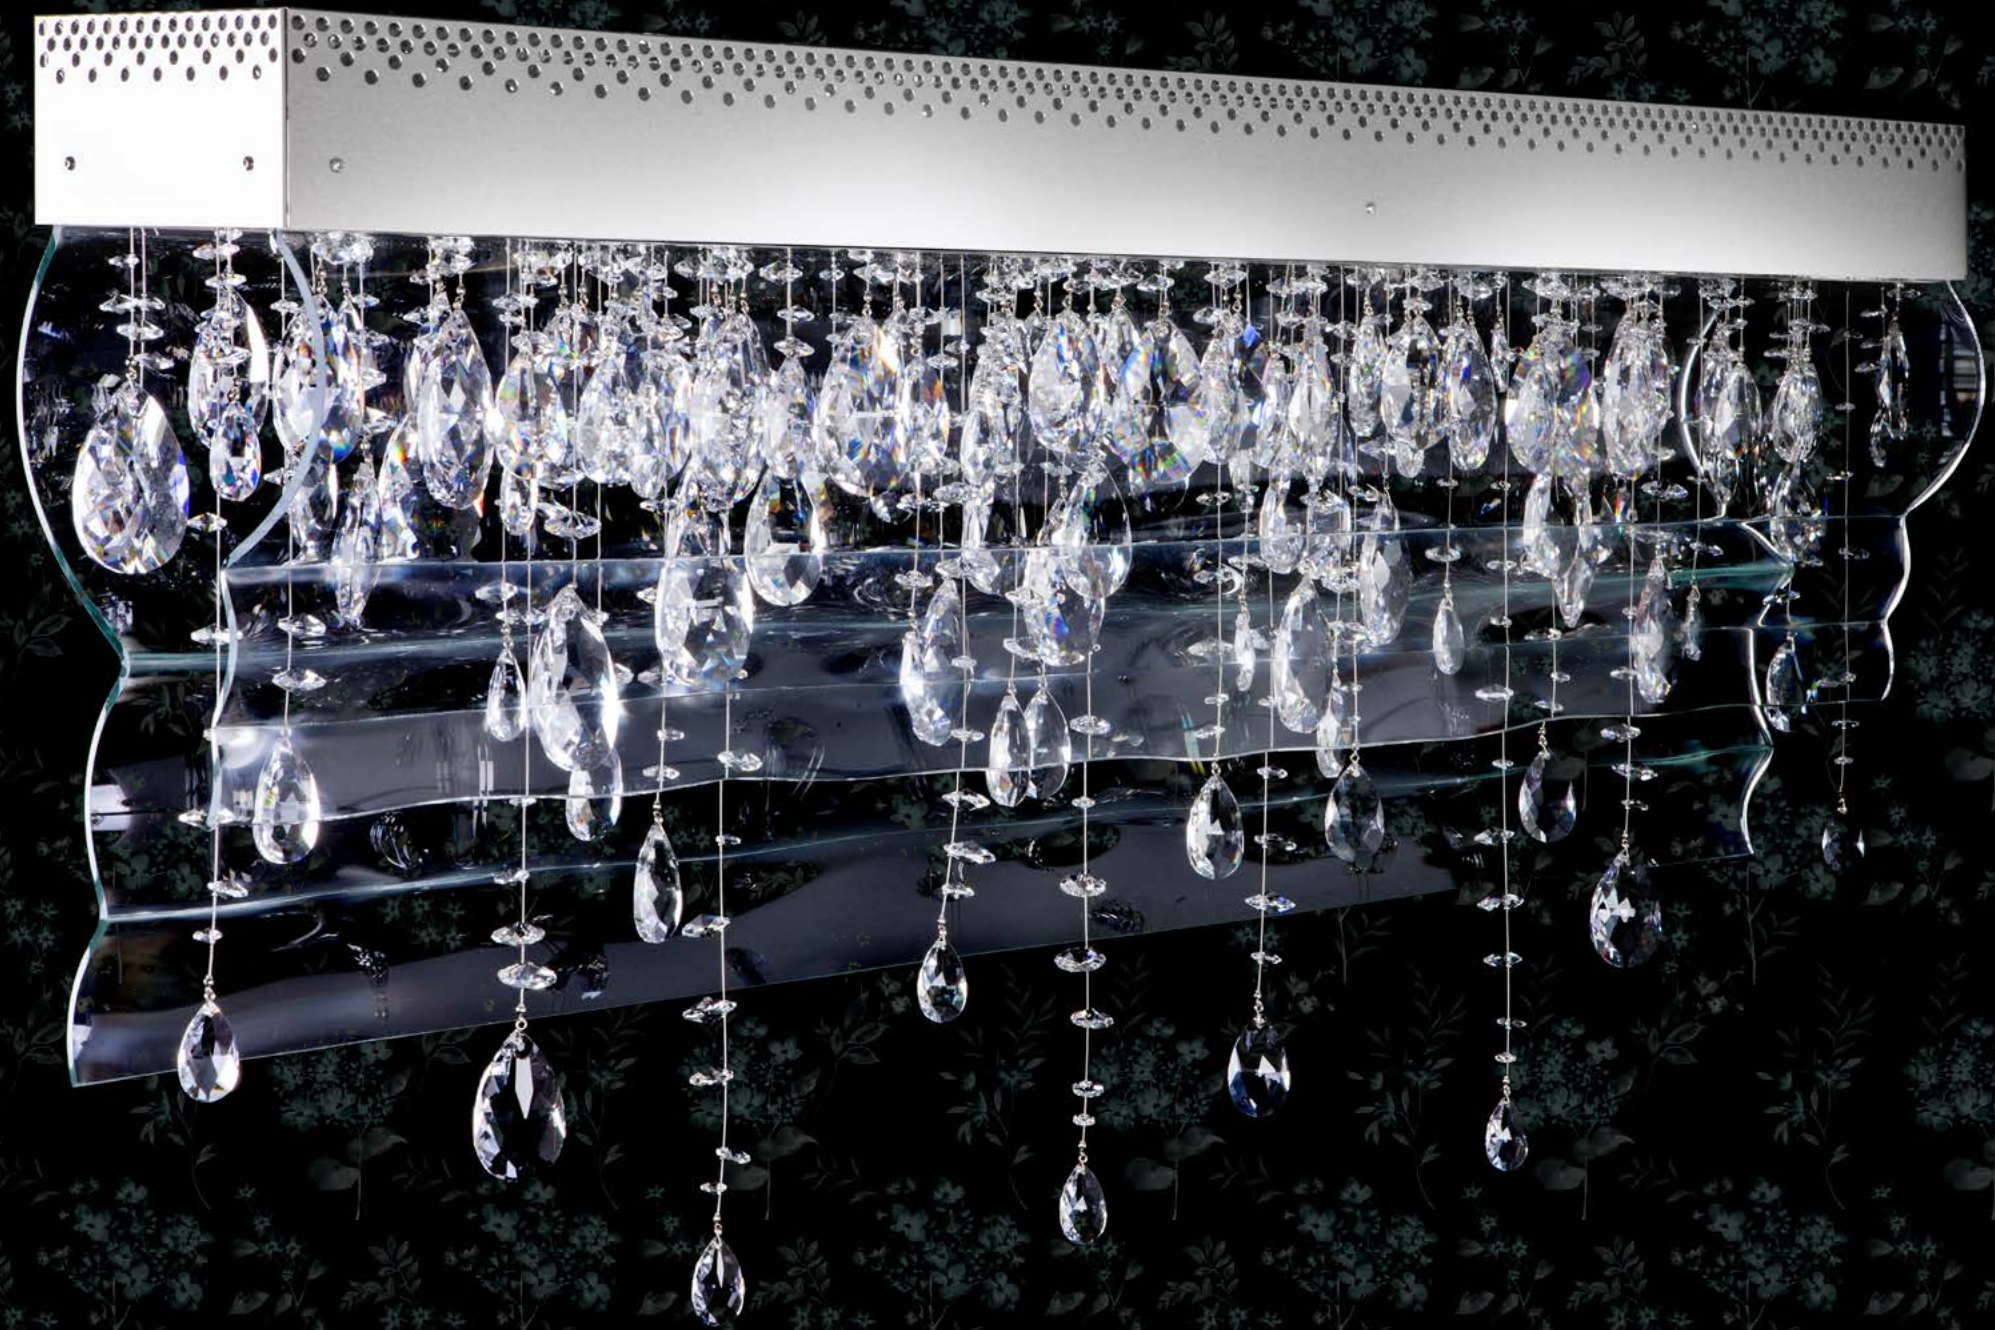

Introducing two collections of beautiful modern lighting fixtures, created by our designers to enchant you at first sight.

ART OF WATER
COLLECTION

ARS ILLUSTRANDI
COLLECTION

FLOW / 1500x450 / LED STRIP 90W 12V