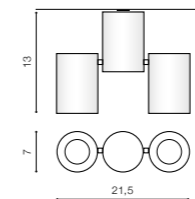

FLAVIO

Exposed downlights

FLAVIO

bulb not included

GM4102	connect GU10 1x Max.50W	
metal / aluminium		
IP20	installation place	
group energy label	inlet opening	

COLOUR

☒ WHITE / BLACK (WH / BK)

TILT 340°

FLAVIO 2

bulb not included

GM4202	connect GU10 2x Max.50W	
metal / aluminium		
IP20	installation place	
group energy label	inlet opening	

COLOUR

☒ WHITE / BLACK (WH / BK)

TILT 340°

* - EXPLANATION SHORTCUT PAGE 2 (E)

LALO

Exposed downlights

LALO 2

bulb not included

GM4201	connect GU10 2x Max.50W	
metal / aluminium		
IP20	installation place	
group energy label	inlet opening	

COLOUR

☒ WHITE / BLACK (WH / BK)

TILT 340°

LALO

bulb not included

GM4101	connect GU10 1x Max.50W	
metal / aluminium		
IP20	installation place	
group energy label	inlet opening	

COLOUR

☒ WHITE / BLACK (WH / BK)

TILT 340°