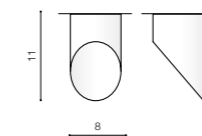

MOMO 12 3000K

bulb included

**PRODUCT CODE	LED 12W 3000K RA≥90 1000lm	
aluminium		
IP20	installation place	
group energy label	inlet opening	

COLOUR

☐ WHITE (WH) - ** SH2612-WH
☒ BLACK (BK) - ** SH2612-BK