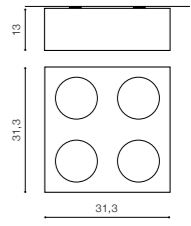

PAULO 4 PENDANT 12V

bulb not included

GM5400-12V	connect G53 QR 111 4x12V
metal / aluminium	dimer driver 12V – included
IP20	installation place
group energy label	inlet opening

1. COLOUR
2. ☒ BLACK / ALUMINIUM (BK / ALU)
   - ☒ WHITE / ALUMINIUM (WH / ALU)
   - ☒ WHITE / WHITE (WH / WH)

PAULO 1 12V

bulb not included

GM4107-12V	connect G53 QR 111 1x12V
metal / aluminium	dimer driver 12V – included
IP20	installation place
group energy label	inlet opening

COLOUR

- ☒ BLACK / ALUMINIUM (BK / ALU)
- ☒ WHITE / ALUMINIUM (WH / ALU)
- ☒ WHITE / WHITE (WH / WH)

PAULO 2 12V

bulb not included

GM4203-12V	connect G53 QR 111 2x12V
metal / aluminium	dimer driver 12V – included
IP20	installation place
group energy label	inlet opening

COLOUR

- ☒ BLACK / ALUMINIUM (BK / ALU)
- ☒ WHITE / ALUMINIUM (WH / ALU)
- ☒ WHITE / WHITE (WH / WH)

PAULO 3 12V

bulb not included

GM4301-12V	connect G53 QR 111 3x12V
metal / aluminium	dimer driver 12V – included
IP20	installation place
group energy label	inlet opening

COLOUR

- ☒ BLACK / ALUMINIUM (BK / ALU)
- ☒ WHITE / ALUMINIUM (WH / ALU)
- ☒ WHITE / WHITE (WH / WH)

PAULO 4 12V

bulb not included

GM4400-12V	connect G53 QR 111 4x12V
metal / aluminium	dimer driver 12V – included
IP20	installation place
group energy label	inlet opening

COLOUR

- ☒ BLACK / ALUMINIUM (BK / ALU)
- ☒ WHITE / ALUMINIUM (WH / ALU)
- ☒ WHITE / WHITE (WH / WH)