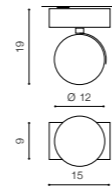

MAX 2 12V

bulb not included

GM4206-12V WH/BK	connect 2x QR111 MAX 50W	
aluminium	dimer driver 12V – included	
IP20	installation place	
group energy label	inlet opening	

COLOUR

☒ WHITE / BLACK (WH / BK)