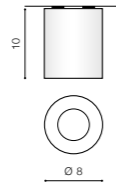

RAFFAEL

bulb not included ☒

NC2055	connect GU10 1x Max. 50W	☒
aluminium		
IP20	installation place	☒
group energy label	inlet opening	

COLOUR

- ☒ CHROME (CH)
- ☐ WHITE (WH)
- ☐ GOLD (GO)
- ☐ BRUSHED COPPER (BCO)