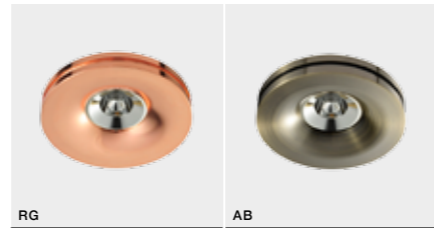

MARIKA

bulb not included

**PRODUCT CODE	connect GU10 1x 7W	
aluminium / crystal		
IP20	installation place	
group energy label	inlet opening	Ø 8cm

COLOUR

- ROSE GOLD (RG) – ** SH-008 3000K / 4000K
- ANTIQUE BROWN (AB) – ** SH-009 3000K / 4000K

RG

AB

ELEGANT LED GU10 7W 3000K/4000K

**PRODUCT CODE	GU10 7W 230V RA>90	
aluminium / crystal		
IP20	installation place	
group energy label		

COLOUR

- CHROME – ** LL110076 (3000K) / LL210702 (4000K)
- BLACK CHROME – ** LL110078 (3000K) / LL210074 (4000K)
- GOLD – ** LL110077 (3000K) / LL210073 (4000K)

**ELEGANT BULB LED GU10 7W
DEDICATED
FOR EXCLUSIVE DOWNLIGHTS SERIES**