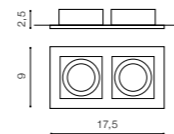

PACO 3

bulb not included

GM2301	connect MR16 3x Max.50W - included
metal / aluminium	connect GU10 3x Max.50W (option)
IP20	installation place
group energy label	inlet opening 7,5x23,7cm

COLOUR

- ALUMINIUM (ALU)
- BLACK (BK)
- WHITE (WH)