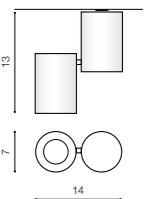

FLAVIO

Exposed downlights

FLAVIO

bulb not included

GM4102	connect GU10 1x Max.50W	
metal / aluminium		
IP20	installation place	
group energy label	inlet opening	

COLOUR

☒ WHITE / BLACK (WH / BK)

TILT 340°

FLAVIO 2

bulb not included

GM4202	connect GU10 2x Max.50W	
metal / aluminium		
IP20	installation place	
group energy label	inlet opening	

COLOUR

☒ WHITE / BLACK (WH / BK)

TILT 340°

* - EXPLANATION SHORTCUT PAGE 2 (E)

LALO

Exposed downlights

LALO 2

bulb not included

GM4201	connect GU10 2x Max.50W	
metal / aluminium		
IP20	installation place	
group energy label	inlet opening	

COLOUR

☒ WHITE / BLACK (WH / BK)

TILT 340°

LALO

bulb not included

GM4101	connect GU10 1x Max.50W	
metal / aluminium		
IP20	installation place	
group energy label	inlet opening	

COLOUR

☒ WHITE / BLACK (WH / BK)

TILT 340°