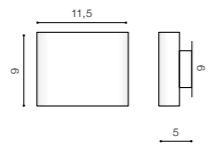

COLOUR

- ☒ BLACK (BK) - ** GW-608-BK
- ☐ WHITE (WH) - ** GW-608-WH