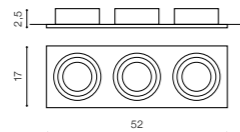

ALU *

SIRO 3

bulb not included

GM2300	connect AR111 3x Max.50W (not inc.)
metal / aluminium	
IP20	installation place
group energy label	inlet opening 48x14,5cm

COLOUR

- ALUMINIUM (ALU)
- BLACK / ALUMINIUM (BK / ALU)
- WHITE (WH)