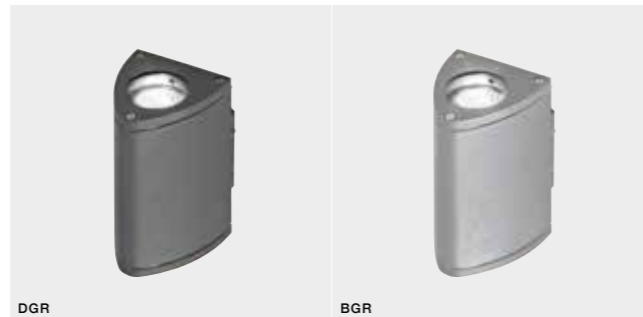

TILT 90°

LUCA

bulb not included

GM1102	connect GU10 2x Max.50W	
metal / aluminium		
IP54	installation place	
group energy label	inlet opening	

COLOUR

- DARK GRAY (DGR)
- BRIGHT GRAY (BGR)

* - EXPLANATION SHORTCUT PAGE 2 (E)