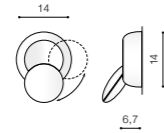

COLOUR

- ☒ BLACK (BK) - ** GW-6100-BK
- ☐ WHITE (WH) - ** GW-6100-WH
- ☐ GOLD (GO) - ** GW-6100-GO

TILT 90° ROTATION 360°