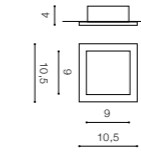

* - EXPLANATION SHORTCUT PAGE 2 (E)