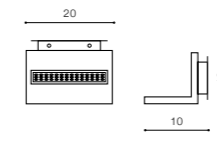

COLOUR

- ☒ BLACK (BK) - ** GW-681-BK
- ☐ WHITE (WH) - ** GW-681-WH