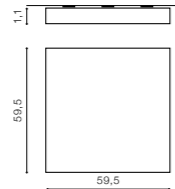

ALU *

PANEL FRAME

PL-AK02	
aluminium	

COLOUR

☐ ALUMINIUM (ALU)