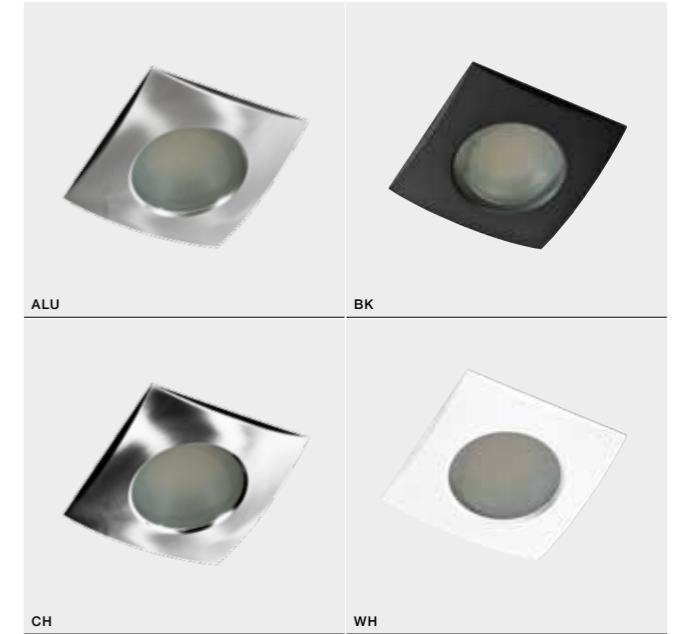

bulb not included

GM2105	connect MR16 1x Max.50W - included
metal / aluminium	connect GU10 1x Max.50W (option)
IP54	installation place
group energy label	inlet opening Ø 6cm

COLOUR

- ALUMINIUM (ALU)
- BLACK (BK)
- WHITE (WH)
- CHROME (CH)