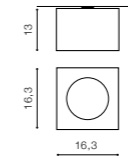

PAULO 2 12V

bulb not included

GM4203-12V	connect G53 QR 111 2x12V
metal / aluminium	dimer driver 12V – included
IP20	installation place
group energy label	inlet opening

COLOUR

- ☒ BLACK / ALUMINIUM (BK / ALU)
- ☒ WHITE / ALUMINIUM (WH / ALU)
- ☒ WHITE / WHITE (WH / WH)