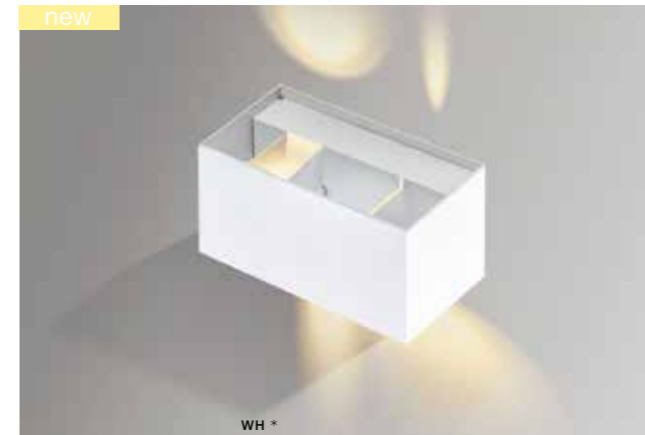

FOUR ADJUSTABLE LIGHT ANGLE TILT 90°

FOUR ADJUSTABLE LIGHT ANGLE

* - EXPLANATION SHORTCUT PAGE 2 (E)

GAMBINO 2

bulb included

LC8005-2WH	LED 2x 6W 3000K 840lm	
metal / aluminium		
IP44	installation place	
group energy label		