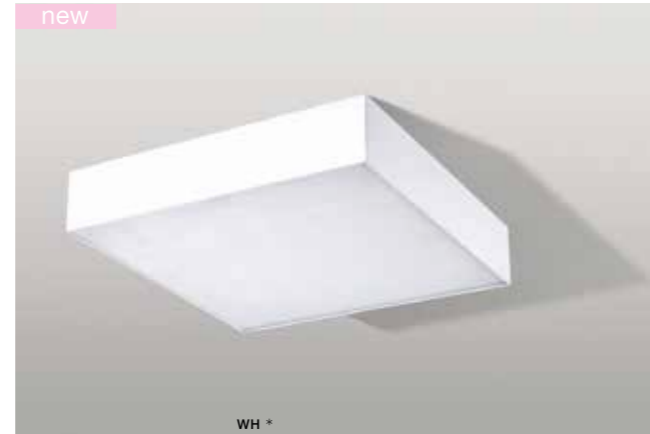

MONZA SQUARE 40 3000K/ 4000K

bulb included

** PRODUCT CODE	LED 50W 3000K RA_z90 4200lm	
acrylic/aluminium	LED 50W 4000K RA_z90 4400lm	
IP20	installation place	
group energy label	inlet opening	

COLOUR

- ☐ WHITE (WH) – ** SHS563000-50-WH / SHS564000-50-WH
- ☒ BLACK (BK) – ** SHS573000-50-BK / SHS574000-50-BK