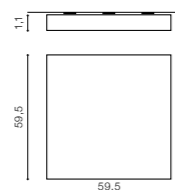

PANEL REMOTE CONTROLLER & DRIVER (PL-AK03)