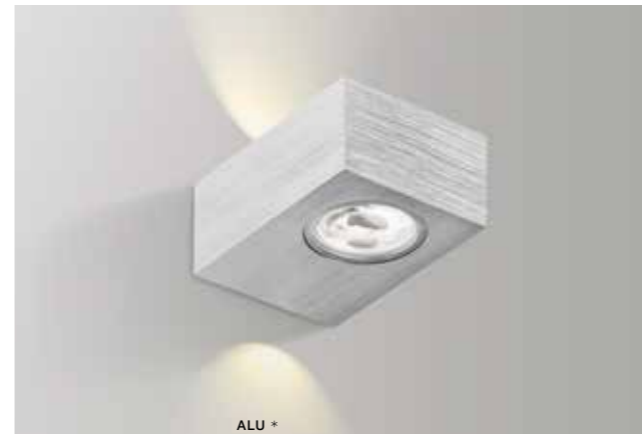

COLOUR

- ALUMINIUM (ALU)
- WHITE (WH)

PORTO 1

bulb integrated

MB3357/1	LED 1x 3W	
metal / acryl		
IP20	installation place	
group energy label	330 lm	

COLOUR

- ALUMINIUM (ALU)

PORTO 2