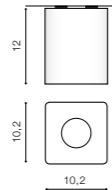

NINO 1

bulb not included

FH31431S	connect GU10 1x Max.50W
metal / aluminium	
IP20	installation place
group energy label	inlet opening

COLOUR

- ☐ BLACK / CHROME (BK / CH)
- ☐ BLACK / ALUMINIUM (BK / ALU)
- ☐ WHITE / CHROME (WH / CH)
- ☐ WHITE / ALUMINIUM (WH / ALU)

TILT 90°

NINO 3

bulb not included

FH31433S	connect GU10 3x Max.50W
metal / aluminium	
IP20	installation place
group energy label	inlet opening

COLOUR

- ☐ BLACK / CHROME (BK / CH)
- ☐ WHITE / CHROME (WH / CH)

TILT 90°

NINO 2

bulb not included

FH31432S	connect GU10 2x Max.50W
metal / aluminium	
IP20	installation place
group energy label	inlet opening

COLOUR

- ☐ BLACK / CHROME (BK / CH)
- ☐ BLACK / ALUMINIUM (BK / ALU)
- ☐ WHITE / CHROME (WH / CH)
- ☐ WHITE / ALUMINIUM (WH / ALU)

TILT 90°

NINO 4

bulb not included

FH31434S	connect GU10 4x Max.50W
metal / aluminium	
IP20	installation place
group energy label	inlet opening

COLOUR

- ☐ BLACK / CHROME (BK / CH)
- ☐ BLACK / ALUMINIUM (BK / ALU)
- ☐ WHITE / CHROME (WH / CH)
- ☐ WHITE / ALUMINIUM (WH / ALU)

TILT 90°

* - EXPLANATION SHORTCUT PAGE 2 (E)