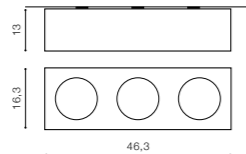

OPTION

WITH DIMMER

BK / ALU *

PAULO 4 230V LED 7W WITH DIM/ 7W NO DIM bulb included

GM4400-230V	LED 4x GU10 LED 7W	LED
metal / aluminium	Azzardo LL110074/73 + PAR-16 included	
IP20	installation place	☐
group energy label	inlet opening	☐

COLOUR

- ☒ BLACK / ALUMINIUM (BK / ALU)
- ☐ WHITE / ALUMINIUM (WH / ALU)
- ☐ WHITE / WHITE (WH / WH)

OPTION

WITH DIMMER