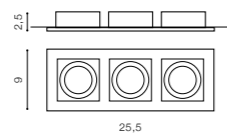

* - EXPLANATION SHORTCUT PAGE 2 (E)