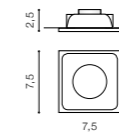

PIO 2

bulb not included

GM2208	connect MR16 2x Max.50W - included
metal / aluminium	connect GU10 2x Max.50W (option)
IP20	installation place
group energy label	inlet opening 6,5x14,5cm

COLOUR

- WHITE (WH)
- BLACK (BK)
- CHROME (CH)