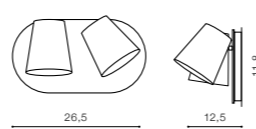

FELIX S

bulb included

SN-1036S	LED 6W 3000K 500lm	
aluminium		
IP20	installation place	
group energy label		

COLOUR

☐ WHITE (WH)

☒ GOLD (GO)