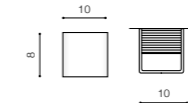

FELIX L

bulb included

SN-1036L	12W 3000K 1008lm	
aluminium		
IP20	installation place	
group energy label		

COLOUR

☐ WHITE (WH)