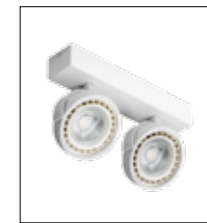

JERRY 2 LED (WHITE) 41