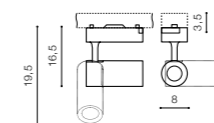

COLOUR

- ☐ WHITE (WH) - ** SH633000-10-WH / SH634000-10-WH
- ☒ BLACK (BK) - ** SH643000-10-BK / SH644000-10-BK