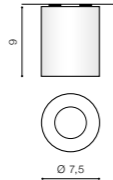

COLOUR

- ALUMINIUM (ALU)
- WHITE (WH)
- BLACK (BK)