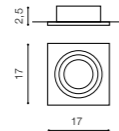

WH *

SIRO 2

bulb not included

GM2200	connect AR111 2x Max.50W (not inc.)
metal / aluminium	
IP20	installation place
group energy label	inlet opening 31,5x14,5cm

COLOUR

- ☐ ALUMINIUM (ALU)
- ☒ BLACK / ALUMINIUM (BK / ALU)
- ☐ WHITE (WH)