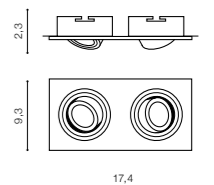

CARO 3 SQUARE

bulb not included

**PRODUCT CODE	connect GU10 1x Max. 40W
metal / aluminium	
IP20	installation place
group energy label	inlet opening 8x24 cm

COLOUR

- ALUMINIUM (ALU) – ** SN-6813S-ALU
- BLACK (BK) – ** SN-6813S-BK
- WHITE (WH) – ** SN-6813S-WH