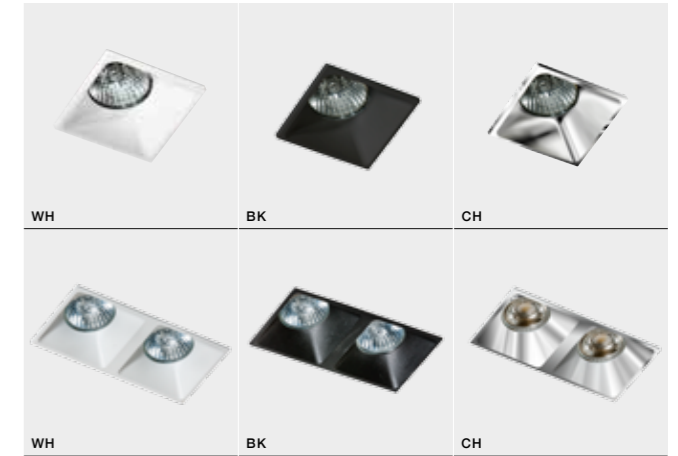

bulb not included

GM2103	connect MR16 1x Max.50W - included
metal / aluminium	connect GU10 1x Max.50W (option)
IP20	installation place
group energy label	inlet opening 7,5x7,5cm

COLOUR

- ALUMINIUM (ALU)
- BLACK (BK)
- WHITE (WH)

bulb not included

GM2201	connect MR16 2x Max.50W - included
metal / aluminium	connect GU10 2x Max.50W (option)
IP20	installation place
group energy label	inlet opening 7,5x15,8cm

COLOUR

- ALUMINIUM (ALU)
- BLACK (BK)
- WHITE (WH)

bulb not included

GM2301	connect MR16 3x Max.50W - included
metal / aluminium	connect GU10 3x Max.50W (option)
IP20	installation place
group energy label	inlet opening 7,5x23,7cm

COLOUR

- ALUMINIUM (ALU)
- BLACK (BK)
- WHITE (WH)

* - EXPLANATION SHORTCUT PAGE 2 (E)

bulb not included

GM2108 BK	connect MR16 1x Max.50W - included
metal / aluminium	connect GU10 1x Max.50W (option)
IP20	installation place
group energy label	inlet opening 6,5x6,5cm

COLOUR

- WHITE (WH)
- BLACK (BK)
- CHROME (CH)

bulb not included

GM2208	connect MR16 2x Max.50W - included
metal / aluminium	connect GU10 2x Max.50W (option)
IP20	installation place
group energy label	inlet opening 6,5x14,5cm

COLOUR

- WHITE (WH)
- BLACK (BK)
- CHROME (CH)