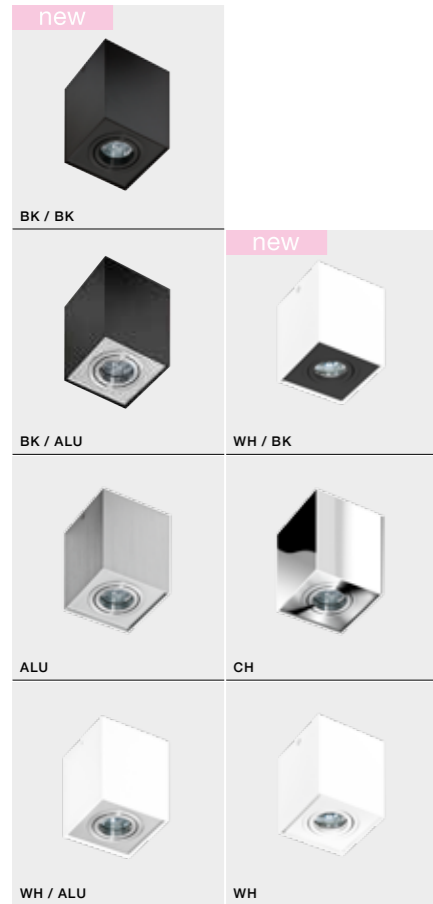

ELOY

GM4106	connect GU10 1x Max.50W	bulb not included
metal / aluminium		
IP20	installation place	
group energy label EE 2	inlet opening	

COLOUR

- ☐ ALUMINIUM (ALU)
- ☒ BLACK / ALUMINIUM (BK / ALU)
- ☐ WHITE (WH)
- ☒ WHITE / ALUMINIUM (WH / ALU)
- ☐ CHROME (CH)
- ☐ BLACK / BLACK (BK / BK)
- ☒ WHITE / BLACK (WH / BK)

TILT 60° ROTATION 350°