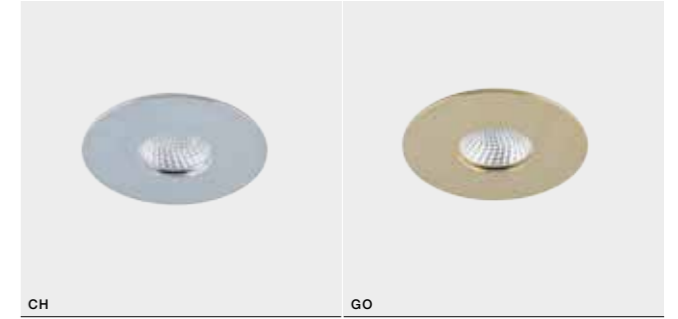

PIRAMIDE

Exclusive downlights

PIRAMIDE L

bulb not included

NC1674SQ-CH	connect GU10 1x Max 50W - included
aluminium / crystal	connect MR16 1x Max 50W (option)
IP20	installation place
group energy label	inlet opening Ø 7,0cm

COLOUR

- GOLD (GO)
- CHROME (CH)

PIRAMIDE XL

bulb not included

NC1673SQ-G	connect GU10 1x Max 50W - included
aluminium / crystal	connect MR16 1x Max 50W (option)
IP20	installation place
group energy label	inlet opening Ø 7,0cm

COLOUR

- GOLD (GO)
- CHROME (CH)

CLETO

Exclusive downlights

CLETO

bulb not included

NC2004-B	connect GU10 1x Max 50W - included
aluminium	connect MR16 1x Max 50W (option)
IP20	installation place
group energy label	inlet opening Ø 7,0cm

COLOUR

- CHROME (CH)
- GOLD (GO)

CH

GO

* - EXPLANATION SHORTCUT PAGE 2 (E)