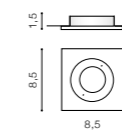

WH

ALU

* - EXPLANATION SHORTCUT PAGE 2 (E)