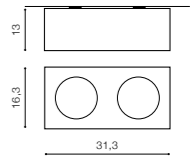

PAULO 3 12V

bulb not included

GM4301-12V	connect G53 QR 111 3x12V
metal / aluminium	dimer driver 12V – included
IP20	installation place
group energy label	inlet opening

COLOUR

- ☒ BLACK / ALUMINIUM (BK / ALU)
- ☒ WHITE / ALUMINIUM (WH / ALU)
- ☒ WHITE / WHITE (WH / WH)