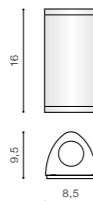

* - EXPLANATION SHORTCUT PAGE 2 (E)