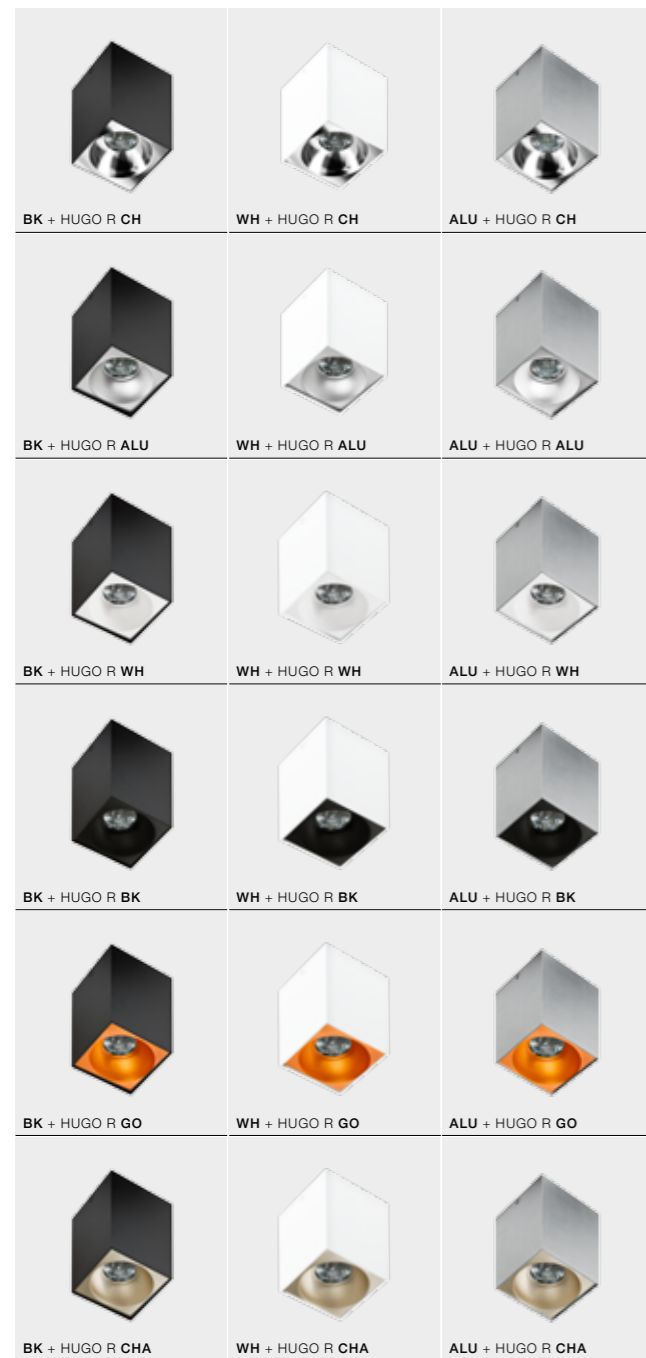

TILT 60° ROTATION 350°

ELOY 2

GM204	connect GU10 2x Max.50W	bulb not included
metal / aluminium		
IP20	installation place	
group energy label EE 2	inlet opening	

COLOUR

- ALUMINIUM (ALU)
- BLACK / ALUMINIUM (BK / ALU)
- WHITE (WH)
- WHITE / ALUMINIUM (WH / ALU)
- BLACK / BLACK (BK / BK)

TILT 60° ROTATION 350°

* - EXPLANATION SHORTCUT PAGE 2 (E)

HUGO

bulb not included

GM4104	connect GU10 1x Max.50W	<input checked="" type="checkbox"/>
metal / aluminium		
IP20	installation place	<input type="checkbox"/>
group energy label EE 5	inlet opening	