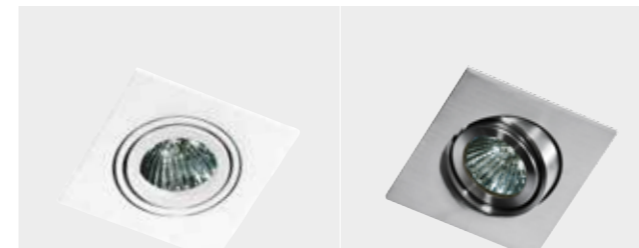

CARLO

bulb not included

GM2102	connect MR16 1x Max.50W - included
metal / aluminium	connect GU10 1x Max.50W (option)
IP20	installation place
group energy label	inlet opening Ø 7,7cm

COLOUR

1. ☐ ALUMINIUM (ALU)
   ☐ WHITE (WH)

TILT 90° ROTATION 360°

WH

ALU

EDITTA

bulb not included

GM2110	connect MR16 1x Max.50W - included
metal / aluminium	connect GU10 1x Max.50W (option)
IP20	installation place
group energy label	inlet opening Ø 7,7cm

COLOUR

1. ☐ ALUMINIUM (ALU)
   ☐ WHITE (WH)

TILT 90° ROTATION 360°

WH

ALU