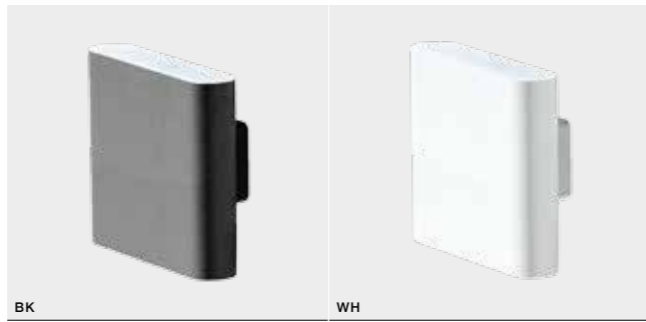

VIGO

bulb included ☒

**PRODUCT CODE	LED 6W 3000K 420lm	
aluminium		
IP54	installation place ☒	
group energy label		

COLOUR

- ☒ BLACK (BK) - ** GW-608-BK
- ☐ WHITE (WH) - ** GW-608-WH