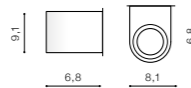

RIMINI 2

bulb not included

**PRODUCT CODE	connect GU10 2x MAX 35W
aluminium	
IP54	installation place
group energy label	EE 5

COLOUR

- DARK GRAY (DGR) – ** MAX-1172-DGR
- WHITE (WH) – ** MAX-1172-WH