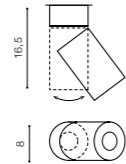

SIENA 20W 3000K/4000K

bulb included

**PRODUCT CODE	LED 20W 3000K RA≥90 1680lm	
aluminium	LED 20W 4000K RA≥90 1760lm	
IP20	installation place	
group energy label	inlet opening	

COLOUR

- ☐ WHITE (WH) - ** SH603000-20-WH / SH604000-20-WH
- ☒ BLACK (BK) - ** SH613000-20-BK / SH614000-20-BK
- ☐ CHROME (CH) - ** SH623000-20-CH / SH624000-20-CH