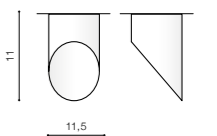

MOMO 14 3000K

bulb included

**PRODUCT CODE	LED 18W 3000K RA≥90 1500lm	
aluminium		
IP20	installation place	
group energy label	inlet opening	

COLOUR

☐ WHITE (WH) - ** SH2618-WH
☒ BLACK (BK) - ** SH2618-BK