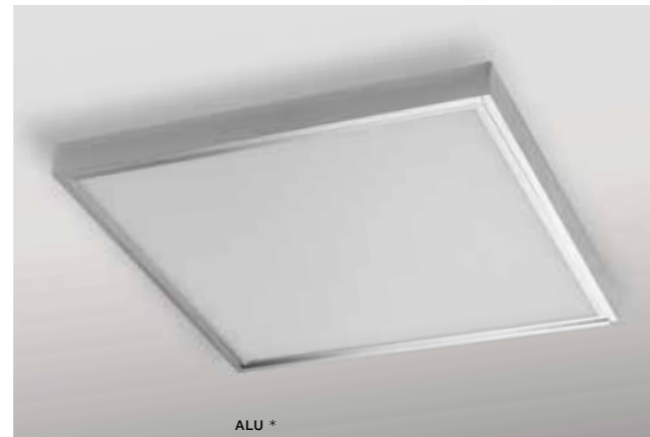

WH / ALU *

PANEL 60 3000K ALU TOP

bulb integrated

PL-6060	LED 40W, 4400 - 4600LM	
aluminium / acryl		
IP20	installation place	
group energy label	inlet opening	

COLOUR

WHITE / ALUMINIUM (WH / ALU)

ALU *

PANEL FRAME