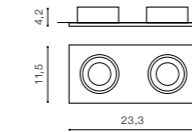

* - EXPLANATION SHORTCUT PAGE 2 (E)