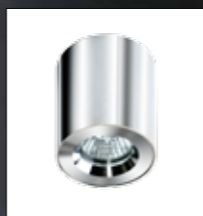

EXPOSED downlights

REMO 22

EXPOSED DOWNLIGHTS