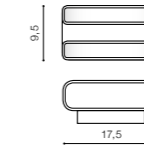

TORCH

bulb included

** PRODUCT CODE	LED 6W 3000K 420lm	
aluminium		
IP54	installation place	
group energy label		

COLOUR

- ☒ BLACK (BK) - ** GW-609-BK
- ☐ WHITE (WH) - ** GW-609-WH

TILT 90°

CONO

bulb integrated

MB5770M	LED 9W 3000K	
metal / aluminium		
IP20	installation place	
group energy label	720 lm	

COLOUR

- ☐ WHITE (WH)