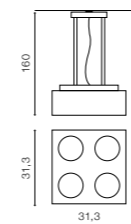

PAULO 230V LED 15W WITH DIM/ 16W NO DIM

Exposed downlights

GM5400-230V	LED ES 111 230V 4x16W (15W with dimer)
metal / aluminium	Azzardo LL 110161/52 – included
IP20	installation place
group energy label	inlet opening

COLOUR

- ☒ BLACK / ALUMINIUM (BK / ALU)
- ☒ WHITE / ALUMINIUM (WH / ALU)
- ☒ WHITE / WHITE (WH / WH)

* - EXPLANATION SHORTCUT PAGE 2 (E)

PAULO 230V LED 15W WITH DIM/ 16W NO DIM

Exposed downlights

GM4107-230V	LED ES 111 230V 1x16W (15W with dimer)
metal / aluminium	Azzardo LL 110161/52 – included
IP20	installation place
group energy label	inlet opening

COLOUR

- ☒ BLACK / ALUMINIUM (BK / ALU)
- ☒ WHITE / ALUMINIUM (WH / ALU)
- ☒ WHITE / WHITE (WH / WH)

GM4203-230V	LED ES 111 230V 2x16W (15W with dimer)
metal / aluminium	Azzardo LL 110161/52 – included
IP20	installation place
group energy label	inlet opening

COLOUR

- ☒ BLACK / ALUMINIUM (BK / ALU)
- ☒ WHITE / ALUMINIUM (WH / ALU)
- ☒ WHITE / WHITE (WH / WH)

GM4301-230V	LED ES 111 230V 3x16W (15W with dimer)
metal / aluminium	Azzardo LL 110161/52 – included
IP20	installation place
group energy label	inlet opening

COLOUR

- ☒ BLACK / ALUMINIUM (BK / ALU)
- ☒ WHITE / ALUMINIUM (WH / ALU)
- ☒ WHITE / WHITE (WH / WH)

GM4400-230V	LED ES 111 230V 4x16W (15W with dimer)
metal / aluminium	Azzardo LL 110161/52 – included
IP20	installation place
group energy label	inlet opening

COLOUR

- ☒ BLACK / ALUMINIUM (BK / ALU)
- ☒ WHITE / ALUMINIUM (WH / ALU)
- ☒ WHITE / WHITE (WH / WH)