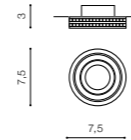

EVA SQUARE

bulb not included ☒

NC1519SQ-CH	connect GU10 1x Max 50W - included	☒
aluminium / crystal	connect MR16 1x Max 50W (option)	☒
IP20	installation place	☒
group energy label	inlet opening	Ø 6,5cm

COLOUR

- GOLD (GO)
- CHROME (CH)