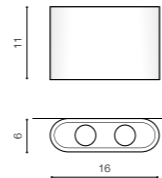

VEGA

bulb not included

GM1121	connect G9 1x Max. 40W	
metal / aluminium / glass		
IP20	installation place	
group energy label	inlet opening	

COLOUR

- BLACK / GOLD (BK / GO)
- WHITE (WH)
- CHROME (CH)
- ANODISED GOLD (AGO)