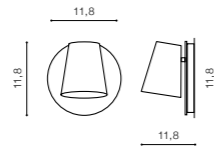

RAMONA 2

bulb included

SN-1218	LED 2X 6W 3000K 500lm	
aluminium		
IP20	installation place	
group energy label		

COLOUR

☐ WHITE (WH)