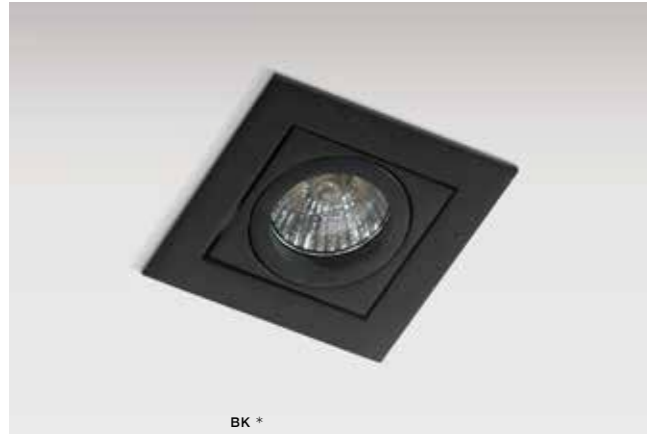

PACO 1

bulb not included

GM2103	connect MR16 1x Max.50W - included
metal / aluminium	connect GU10 1x Max.50W (option)
IP20	installation place
group energy label	inlet opening 7,5x7,5cm

COLOUR

- ALUMINIUM (ALU)
- BLACK (BK)
- WHITE (WH)