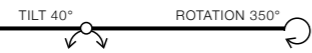

GM4110	connect 1x QR111 MAX 50W	
aluminium	dimer driver 12V – included	
IP20	installation place	
group energy label	inlet opening	

COLOUR

- WHITE (WH)
- BLACK (BK)

WH *

ALEX

bulb not included

GM4112	connect 1x QR111 MAX 50W	
metal / aluminium	dimer driver 12V – included	
IP20	installation place	
group energy label	inlet opening	