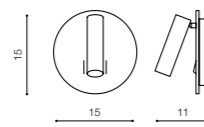

ANGUS

bulb included

**PRODUCT CODE	LED 3W 3000K 250lm	
aluminium		
IP20	installation place	
group energy label		

COLOUR

☐ WHITE (WH) - ** SN-6408
☒ CHROME (CH) - ** SN-6409