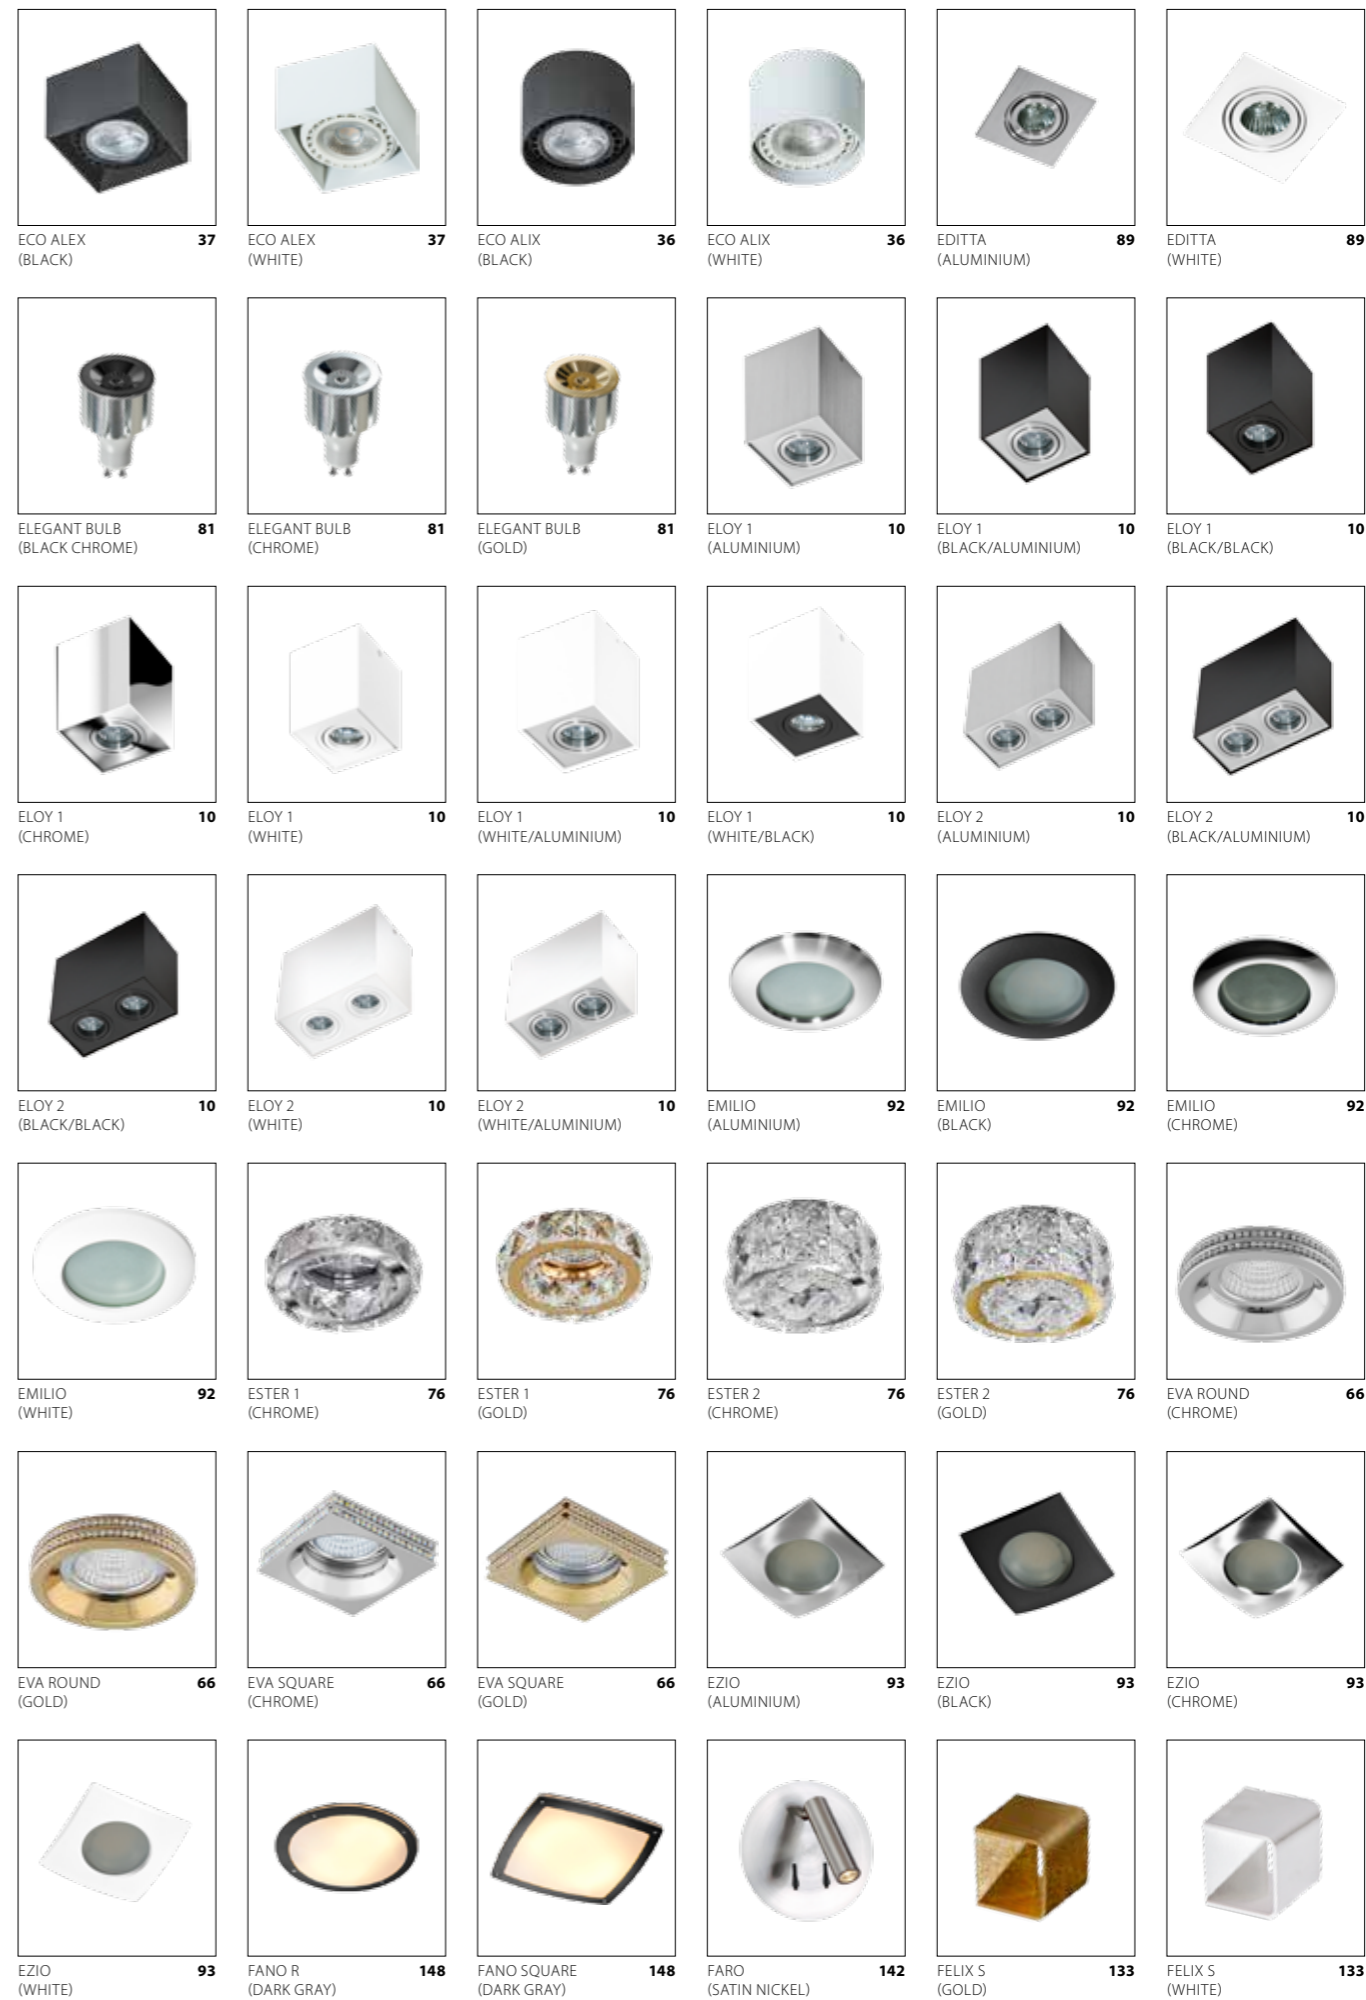

ON < 0,2s

≥ 15 000x

ENERGY LABEL: LL104251, A+, 2 kWh/1000h

DEDICATED AZZARDO LED BULB 2,5W G4

ENERGY EFFICIENCY

group energy label 1, 2, 3, 4, 5, 6, 7, 8

ALPHABETICAL LIST

ADAMO (BLACK) 70	ADAMO (CHROME) 70	ADAMO (GOLD) 70	ADAMO (WHITE) 70	ADAMO RING (BLACK) 71	ADAMO RING (CHROME) 71
ADAMO RING (GOLD) 71	ADAMO RING (WHITE) 71	ALEX (BLACK) 39	ALEX (WHITE) 39	ALIX (BLACK) 38	ALIX (WHITE) 38
ANCONA M (BLACK) 139	ANCONA M (WHITE) 139	ANCONA S (BLACK) 139	ANCONA S (WHITE) 139	ANGUS (CHROME) 143	ANGUS (WHITE) 143
ARCHO 2A (CHROME) 114	ARCHO 2B (CHROME) 114	ARCHO 2C (CHROME) 115	ARCHO A (ALUMINIUM) 114	ARCHO B (ALUMINIUM) 114	ARCHO C (ALUMINIUM) 115
ARO (CHROME) 22	AVON (BLACK) 122	AVON (GOLD) 122	AVON (WHITE) 122	BIAGIO (CHROME) 73	BIAGIO (GOLD) 73
BLAS (ALUMINIUM) 140	BLAS (WHITE) 140	BORIS (ALUMINIUM) 16	BORIS (BLACK) 16	BORIS (WHITE) 16	BROSS 1 (ALUMINIUM) 8
BROSS 1 (BLACK/ALUMINIUM) 8	BROSS 1 (BLACK/BLACK) 8	BROSS 1 (BRIGHT GREY) 8	BROSS 1 (CHROME) 8	BROSS 1 (WHITE) 8	BROSS 1 (WHITE/ALUMINIUM) 8