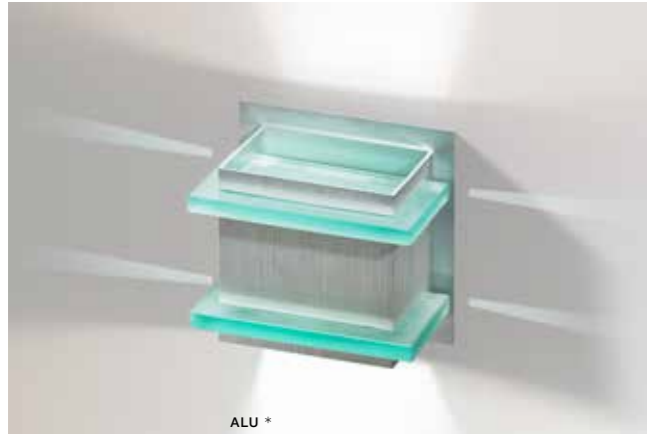

BLAS

bulb included

GM1105	connect G9 1x Max.40W	
metal / aluminium / glass		
IP20	installation place	
group energy label		

COLOUR

- ☐ ALUMINIUM (ALU)
- ☐ WHITE (WH)