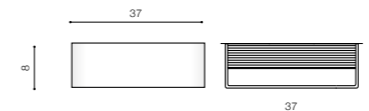

COLOUR

WHITE (WH)

GOLD (GO)

FELIX L

bulb included

SN-1036L	12W 3000K 1008lm	
aluminium		
IP20	installation place	
group energy label		

COLOUR

WHITE (WH)