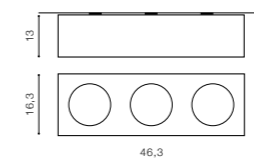

PAULO 4 12V

bulb not included

GM4400-12V	connect G53 QR 111 4x12V
metal / aluminium	dimer driver 12V – included
IP20	installation place
group energy label	inlet opening

COLOUR

- ☒ BLACK / ALUMINIUM (BK / ALU)
- ☒ WHITE / ALUMINIUM (WH / ALU)
- ☒ WHITE / WHITE (WH / WH)