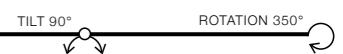

CARO R

bulb not included

**PRODUCT CODE	connect GU10 1x Max. 40W
metal / aluminium	
IP20	installation place
group energy label	inlet opening Ø7cm

COLOUR

- ALUMINIUM (ALU) – ** SN-6810R-ALU
- BLACK (BK) – ** SN-6810R-BK
- WHITE (WH) – ** SN-6810R-WH

* - EXPLANATION SHORTCUT PAGE 2 (E)

CARO SQUARE

bulb not included

**PRODUCT CODE	connect GU10 1x Max. 40W
metal / aluminium	
IP20	installation place
group energy label	inlet opening Ø8cm

COLOUR

- ALUMINIUM (ALU) – ** SN-6811S-ALU
- BLACK (BK) – ** SN-6811S-BK
- WHITE (WH) – ** SN-6811S-WH

CARO 2 SQUARE

bulb not included

**PRODUCT CODE	connect GU10 1x Max. 40W
metal / aluminium	
IP20	installation place
group energy label	inlet opening 8x16 cm

COLOUR

- ALUMINIUM (ALU) – ** SN-6812S-ALU
- BLACK (BK) – ** SN-6812S-BK
- WHITE (WH) – ** SN-6812S-WH

CARO 3 SQUARE

bulb not included

**PRODUCT CODE	connect GU10 1x Max. 40W
metal / aluminium	
IP20	installation place
group energy label	inlet opening 8x24 cm

COLOUR

- ALUMINIUM (ALU) – ** SN-6813S-ALU
- BLACK (BK) – ** SN-6813S-BK
- WHITE (WH) – ** SN-6813S-WH

CARO 4 SQUARE

bulb not included

**PRODUCT CODE	connect GU10 1x Max. 40W
metal / aluminium	
IP20	installation place
group energy label	inlet opening 16x16 cm

COLOUR

- ALUMINIUM (ALU) – ** SN-6814S-ALU
- BLACK (BK) – ** SN-6814S-BK
- WHITE (WH) – ** SN-6814S-WH