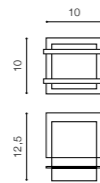

COLOUR

- ☐ ALUMINIUM (ALU)
- ☐ WHITE (WH)

PORTO 1

bulb integrated

MB3357/1	LED 1x 3W	
metal / acryl		
IP20	installation place	
group energy label	330 lm	

COLOUR

- ☐ ALUMINIUM (ALU)