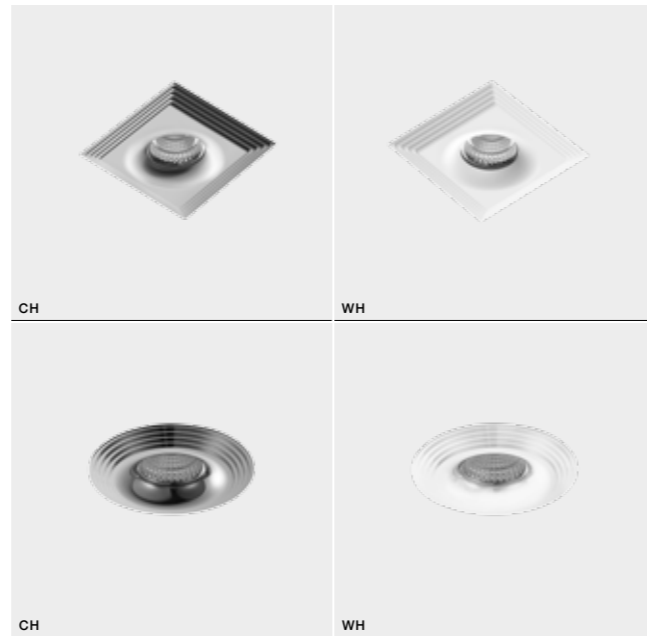

LUCIANO SQUARE

bulb not included

NC1760SQ-CH	connect GU10 1x Max 50W - included
aluminium	connect MR16 1x Max 50W (option)
IP20	installation place
group energy label	inlet opening Ø 7cm

COLOUR

- CHROME (CH)
- WHITE (WH)

CH

WH

CH

WH

LUCIANO ROUND

bulb not included

**PRODUCT CODE	connect GU10 1x Max 50W - included
aluminium	connect MR16 1x Max 50W (option)
IP20	installation place
group energy label	inlet opening Ø 7cm

COLOUR

- CHROME (CH) - ** NC1760R-CH
- WHITE (WH) - ** NC1760R-WH

BIAGIO

bulb not included

NC571-CH	connect GU10 1x Max 50W - included
aluminum / glass	connect MR16 1x Max 50W (option)
IP44	installation place
group energy label	inlet opening Ø 6,5cm

COLOUR

- GOLD (GO)
- CHROME (CH)

* - EXPLANATION SHORTCUT PAGE 2 (E)