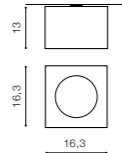

BK / ALU *

PAULO 2 230V LED 7W WITH DIM/ 7W NO DIM bulb included

GM4203-230V	LED 2x GU10 LED 7W	LED
metal / aluminium	Azzardo LL110074/73 + PAR-16 included	
IP20	installation place	☐
group energy label	inlet opening	☐

COLOUR

- ☒ BLACK / ALUMINIUM (BK / ALU)
- ☐ WHITE / ALUMINIUM (WH / ALU)
- ☐ WHITE / WHITE (WH / WH)

OPTION

WITH DIMMER