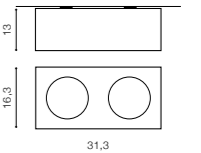

PAULO 3 230V LED 15W WITH DIM/ 16W NO DIM bulb included

GM4301-230V	LED ES 111 230V 3x16W (15W with dimer)
metal / aluminium	Azzardo LL 110161/52 – included
IP20	installation place
group energy label	inlet opening

COLOUR

- ☒ BLACK / ALUMINIUM (BK / ALU)
- ☒ WHITE / ALUMINIUM (WH / ALU)
- ☒ WHITE / WHITE (WH / WH)