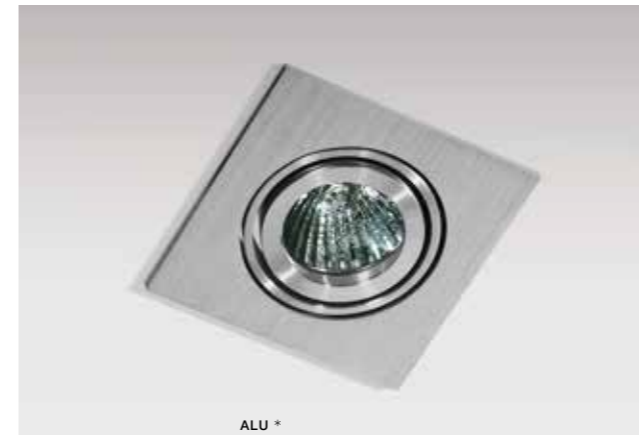

COLOUR

- ALUMINIUM (ALU)
 WHITE (WH)

TILT 90° ROTATION 360°

WH

ALU

EDITTA

bulb not included

GM2110	connect MR16 1x Max.50W - included
metal / aluminium	connect GU10 1x Max.50W (option)
IP20	installation place
group energy label	inlet opening Ø 7,7cm