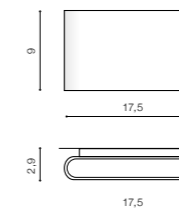

bulb not included

**PRODUCT CODE	connect GU10 1x MAX 35W
aluminium	
IP54	installation place
group energy label	EE 5

COLOUR

- DARK GRAY (DGR) – ** MAX-1171-DGR
- WHITE (WH) – ** MAX-1171-WH

bulb not included

**PRODUCT CODE	connect GU10 2x MAX 35W
aluminium	
IP54	installation place
group energy label	EE 5

COLOUR

- DARK GRAY (DGR) – ** MAX-1172-DGR
- WHITE (WH) – ** MAX-1172-WH

bulb included

**PRODUCT CODE	LED 6W 3000K 340lm
aluminium	
IP54	installation place
group energy label	EE 5

COLOUR

- DARK GRAY (DGR) – ** MAX-1015S-DGR
- WHITE (WH) – ** MAX-1015S-WH

bulb included

MAX-1016M	LED 6W 3000K 340lm
aluminium	
IP54	installation place
group energy label	EE 7

COLOUR

- DARK GRAY (DGR) – ** MAX-1016M-DGR
- WHITE (WH) – ** MAX-1016M-WH