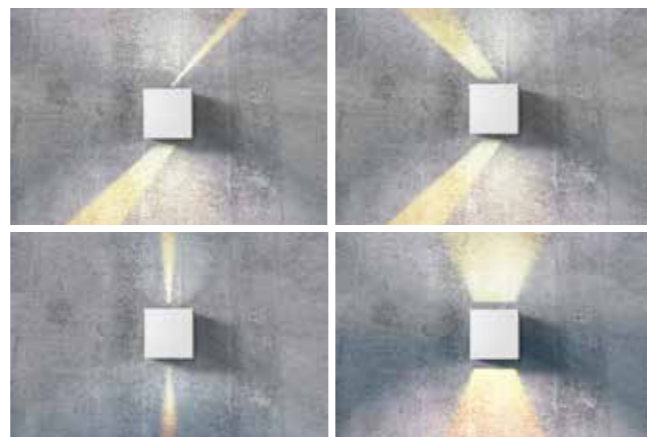

FOUR ADJUSTABLE LIGHT ANGLE