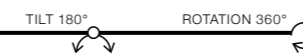

PAULO 4 12V

bulb not included

GM4400-12V	connect G53 QR 111 4x12V
metal / aluminium	dimer driver 12V – included
IP20	installation place
group energy label	inlet opening

COLOUR

- ☒ BLACK / ALUMINIUM (BK / ALU)
- ☒ WHITE / ALUMINIUM (WH / ALU)
- ☒ WHITE / WHITE (WH / WH)