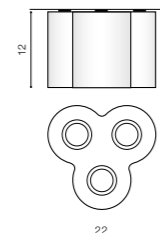

NEOS 1

bulb not included ☒

FH31431B	connect GU10 1x Max.50W	☒
metal / aluminium		
IP20	installation place	☒
group energy label	inlet opening	

COLOUR

- ☒ BLACK / CHROME (BK / CH)
- ☒ BLACK / ALUMINIUM (BK / ALU)
- ☒ WHITE / CHROME (WH / CH)
- ☒ WHITE / ALUMINIUM (WH / ALU)

TILT 90°

NEOS 3

bulb not included ☒

FH31433B	connect GU10 3x Max.50W	☒
metal / aluminium		
IP20	installation place	☒
group energy label	inlet opening	

COLOUR

- ☒ BLACK / CHROME (BK / CH)
- ☒ WHITE / CHROME (WH / CH)

TILT 90°

NEOS 2

bulb not included ☒

FH31432B	connect GU10 2x Max.50W	☒
metal / aluminium		
IP20	installation place	☒
group energy label	inlet opening	

COLOUR

- ☒ BLACK / CHROME (BK / CH)
- ☒ BLACK / ALUMINIUM (BK / ALU)
- ☒ WHITE / CHROME (WH / CH)
- ☒ WHITE / ALUMINIUM (WH / ALU)

TILT 90°

NEOS 4

bulb not included ☒

FH31434B	connect GU10 4x Max.50W	☒
metal / aluminium		
IP20	installation place	☒
group energy label	inlet opening	

COLOUR

- ☒ BLACK / CHROME (BK / CH)
- ☒ WHITE / CHROME (WH / CH)

TILT 90°

* - EXPLANATION SHORTCUT PAGE 2 (E)