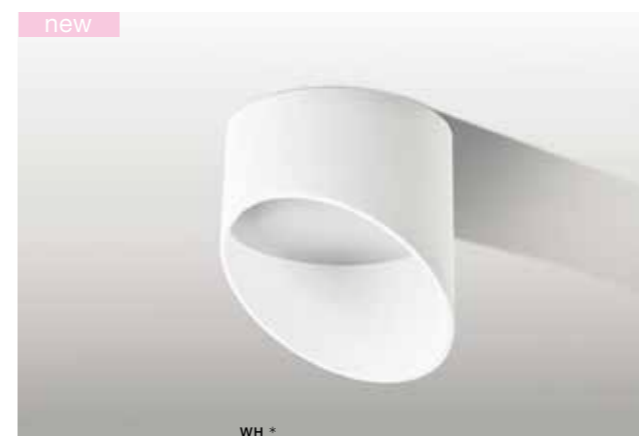

MOMO 14 3000K

bulb included

**PRODUCT CODE	LED 18W 3000K RA≥90 1500lm	
aluminium		
IP20	installation place	
group energy label	inlet opening	

COLOUR

☐ WHITE (WH) - ** SH2618-WH
☒ BLACK (BK) - ** SH2618-BK