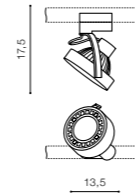

JERRY TRACK

42

Exposed downlights

JERRY TRACK

bulb not included ☒

GM4114	connect GU10 1x Max. 50W	☒
metal / aluminium		
IP20	installation place – track 3 x line	☒
group energy label	inlet opening	

COLOUR

- ☐ WHITE (WH)
- ☒ BLACK (BK)

WH

BK

* - EXPLANATION SHORTCUT PAGE 2 (E)

JANE TRACK

43

Exposed downlights

JANE TRACK

bulb not included ☒

GM3116	connect GU10 1x Max. 50W	☒
metal / aluminium		
IP20	installation place – track 3 x line	☒
group energy label	inlet opening	

COLOUR

- ☐ WHITE (WH)
- ☒ BLACK (BK)

WH

BK