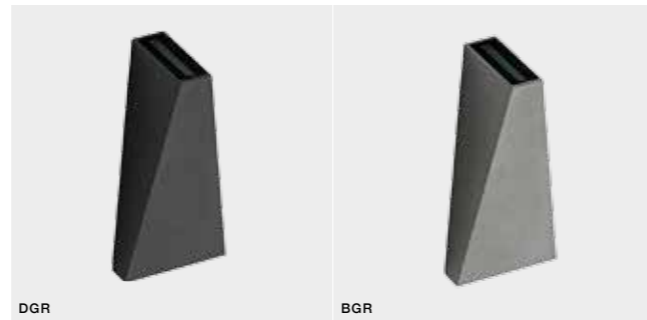

COLOUR

DARK GRAY (DGR)

ZITA XL

bulb integrated

** PRODUCT CODE	LED 6W 3000K 315lm	
metal / aluminium		
IP54	installation place	
group energy label		

COLOUR

DARK GRAY (DGR) - ** GW-806XL

BRIGHT GRAY (BGR) - ** GW-807XL