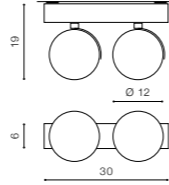

JERRY 3 12V

bulb not included

GM4302-12V WH/BK	connect QR111 3x Max. 50W	
aluminium	dimer driver 12V – included	
IP20	installation place	
group energy label	inlet opening	

COLOUR

- ☐ WHITE (WH)
- ☒ BLACK (BK)
- ☒ CHROME (CH)