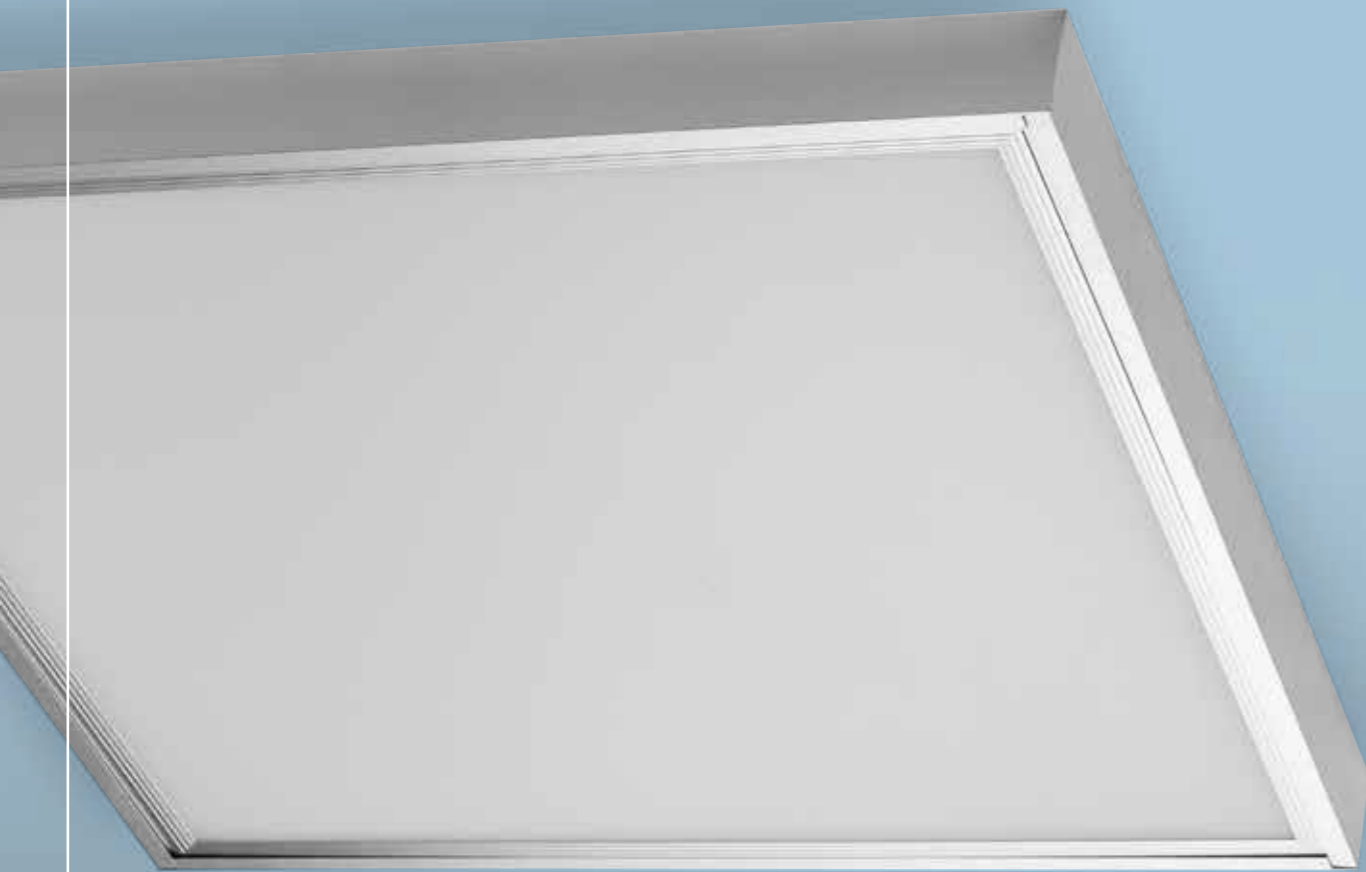

LED panels

LED PANELS