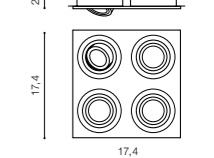

CARO R

bulb not included

**PRODUCT CODE	connect GU10 1x Max. 40W
metal / aluminium	
IP20	installation place
group energy label	inlet opening Ø7cm

COLOUR

- ALUMINIUM (ALU) – ** SN-6810R-ALU
- BLACK (BK) – ** SN-6810R-BK
- WHITE (WH) – ** SN-6810R-WH

* - EXPLANATION SHORTCUT PAGE 2 (E)

CARO SQUARE

bulb not included

**PRODUCT CODE	connect GU10 1x Max. 40W
metal / aluminium	
IP20	installation place
group energy label	inlet opening Ø8cm

COLOUR

- ALUMINIUM (ALU) – ** SN-6811S-ALU
- BLACK (BK) – ** SN-6811S-BK
- WHITE (WH) – ** SN-6811S-WH

CARO 2 SQUARE

bulb not included

**PRODUCT CODE	connect GU10 1x Max. 40W
metal / aluminium	
IP20	installation place
group energy label	inlet opening 8x16 cm

COLOUR

- ALUMINIUM (ALU) – ** SN-6812S-ALU
- BLACK (BK) – ** SN-6812S-BK
- WHITE (WH) – ** SN-6812S-WH

CARO 3 SQUARE

bulb not included

**PRODUCT CODE	connect GU10 1x Max. 40W
metal / aluminium	
IP20	installation place
group energy label	inlet opening 8x24 cm

COLOUR

- ALUMINIUM (ALU) – ** SN-6813S-ALU
- BLACK (BK) – ** SN-6813S-BK
- WHITE (WH) – ** SN-6813S-WH

CARO 4 SQUARE

bulb not included

**PRODUCT CODE	connect GU10 1x Max. 40W
metal / aluminium	
IP20	installation place
group energy label	inlet opening 16x16 cm

COLOUR

- ALUMINIUM (ALU) – ** SN-6814S-ALU
- BLACK (BK) – ** SN-6814S-BK
- WHITE (WH) – ** SN-6814S-WH