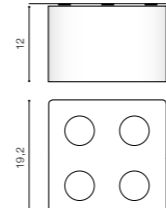

TILT 90°

* - EXPLANATION SHORTCUT PAGE 2 (E)