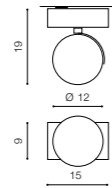

MAX 1 230V LED 15W WITH DIM/ 16W NO DIM

bulb included

GM4114 WH/BK	LED ES 111 230V 1x16W (15W with dimer)	
aluminium	Azzardo LL 110161/52 – included	
IP20	installation place	
group energy label	inlet opening	

COLOUR

☒ WHITE / BLACK (WH / BK)