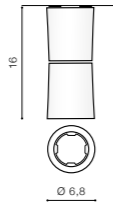

WH-MATT

COLOUR

- ☐ WHITE MATT (WH)
- ☒ BLACK CHROME (BK)
- ☐ CHROME (CH)