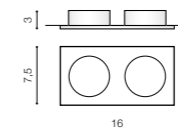

IVO

Downlights

IVO

bulb not included

GM2100	connect MR16 1x Max.50W - included
metal / aluminium	connect GU10 1x Max.50W (option)
IP20	installation place
group energy label	inlet opening Ø6cm

COLOUR

- ALUMINIUM (ALU)
- BLACK (BK)
- WHITE (WH)
- CHROME (CH)

* - EXPLANATION SHORTCUT PAGE 2 (E)

IVO SQUARE

Downlights

IVO SQUARE

bulb not included

GM2100	connect MR16 1x Max.50W - included
metal / aluminium	connect GU10 1x Max.50W (option)
IP20	installation place
group energy label	inlet opening Ø6cm

COLOUR

- CHROME (CH)
- WHITE (WH)

IVO 2 SQUARE

bulb not included

GM2100	connect MR16 2x Max.50W - included
metal / aluminium	connect GU10 2x Max.50W (option)
IP20	installation place
group energy label	inlet opening 6x14,5cm

COLOUR

- CHROME (CH)
- WHITE (WH)