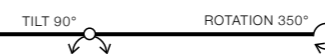

CARO 4 SQUARE

bulb not included

**PRODUCT CODE	connect GU10 1x Max. 40W
metal / aluminium	
IP20	installation place
group energy label	inlet opening 16x16 cm

COLOUR

- ALUMINIUM (ALU) – ** SN-6814S-ALU
- BLACK (BK) – ** SN-6814S-BK
- WHITE (WH) – ** SN-6814S-WH