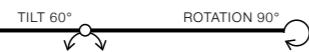

PACO 2

bulb not included

GM2201	connect MR16 2x Max.50W - included
metal / aluminium	connect GU10 2x Max.50W (option)
IP20	installation place
group energy label	inlet opening 7,5x15,8cm

COLOUR

- ALUMINIUM (ALU)
- BLACK (BK)
- WHITE (WH)