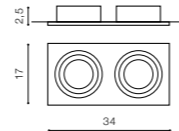

ALU *

SIRO 3

bulb not included

GM2300	connect AR111 3x Max.50W (not inc.)
metal / aluminium	
IP20	installation place
group energy label	inlet opening 48x14,5cm

COLOUR

- ☐ ALUMINIUM (ALU)
- ☒ BLACK / ALUMINIUM (BK / ALU)
- ☐ WHITE (WH)