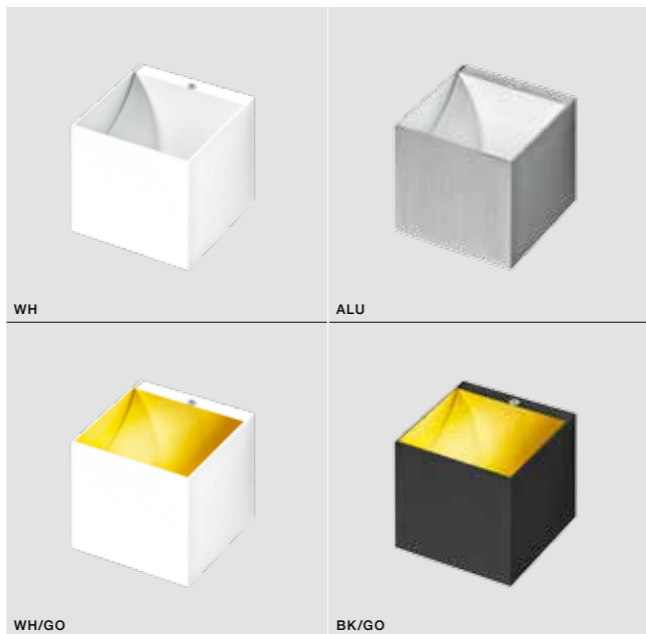

FELIX M

bulb included

SN-1036M	LED 6W 3000K 500lm	
aluminium		
IP20	installation place	
group energy label		

COLOUR

WHITE (WH)

MARS

Indoor wall lamps

ALU *