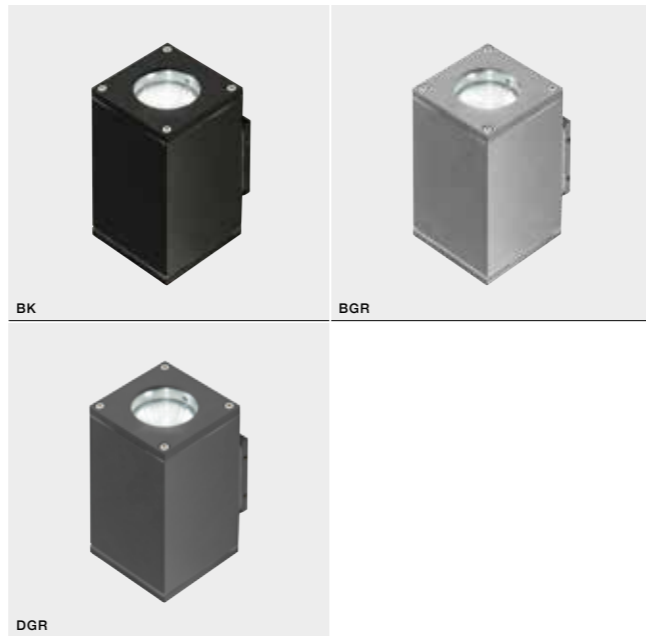

MATERA 600

bulb not included

MAX-1382	connect GU10 1x Max. 35W	
aluminium		
IP54	installation place	
group energy label		

COLOUR

- DARK GRAY (DGR)

TILT 90°