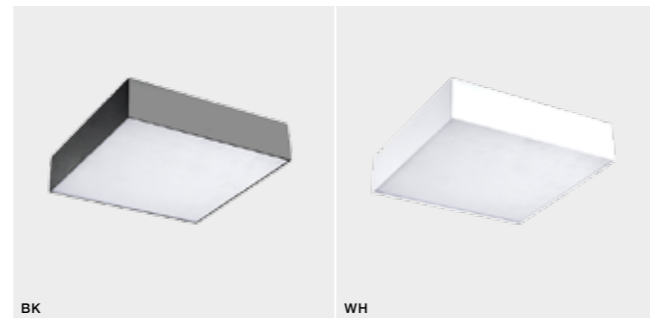

* - EXPLANATION SHORTCUT PAGE 2 (E)