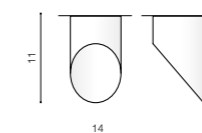

MATEO S

bulb integrated

LC1464-FW	LED 7W 3000K RA>80 520lm	
aluminium	520 lm	
IP20	installation place	
group energy label	inlet opening	

COLOUR

☐ MATT WHITE (WH)

MATEO M

bulb integrated

LC1465-FW	LED 9W 3000K RA>80	
aluminium	710 lm	
IP20	installation place	
group energy label	inlet opening	

COLOUR

☐ MATT WHITE (WH)

MOMO 8 3000K

bulb included

**PRODUCT CODE	LED 6W 3000K RA≥90 500lm	
aluminium		
IP20	installation place	
group energy label	inlet opening	

COLOUR

☐ WHITE (WH) - ** SH2606-WH
☒ BLACK (BK) - ** SH2606-BK

MOMO 12 3000K

bulb included

**PRODUCT CODE	LED 12W 3000K RA≥90 1000lm	
aluminium		
IP20	installation place	
group energy label	inlet opening	

COLOUR

☐ WHITE (WH) - ** SH2612-WH
☒ BLACK (BK) - ** SH2612-BK

MOMO 14 3000K

bulb included

**PRODUCT CODE	LED 18W 3000K RA≥90 1500lm	
aluminium		
IP20	installation place	
group energy label	inlet opening	

COLOUR

☐ WHITE (WH) - ** SH2618-WH
☒ BLACK (BK) - ** SH2618-BK

* - EXPLANATION SHORTCUT PAGE 2 (E)