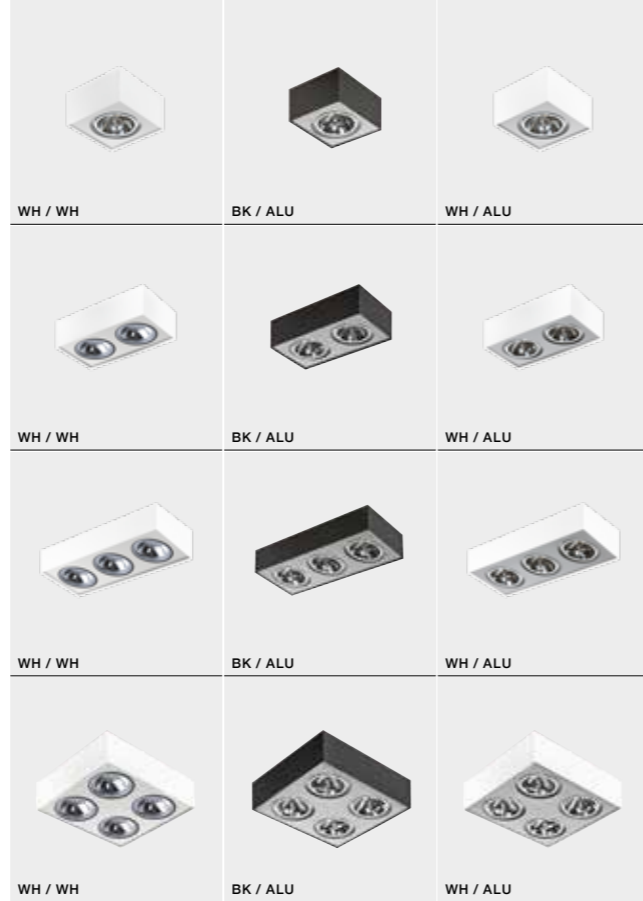

PAULO 4 PENDANT 12V

bulb not included

GM5400-12V	connect G53 QR 111 4x12V
metal / aluminium	dimer driver 12V – included
IP20	installation place
group energy label	inlet opening

1. COLOUR
2. ☒ BLACK / ALUMINIUM (BK / ALU)
   - ☒ WHITE / ALUMINIUM (WH / ALU)
   - ☒ WHITE / WHITE (WH / WH)