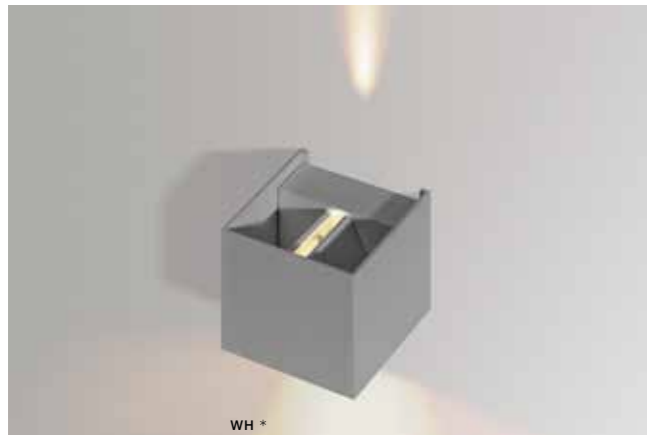

bulb included

AX6068-55W	connect PL-L 1x Max.55W	
metal / aluminium		
IP20	installation place	
group energy label	inlet opening	

COLOUR

CHROME (CH)

* - EXPLANATION SHORTCUT PAGE 2 (E)

GAMBINO

bulb integrated