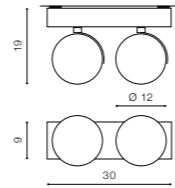

MAX 12V / MAX 230V LED 15W WITH DIM/ 16W NO DIM

Exposed downlights

bulb not included

GM4114-12V WH/BK	connect 1x QR111 MAX 50W	
aluminium	dimer driver 12V – included	
IP20	installation place	
group energy label	inlet opening	

COLOUR

☒ WHITE / BLACK (WH / BK)

bulb included

GM4114 WH/BK	LED ES 111 230V 1x16W (15W with dimer)	
aluminium	Azzardo LL 110161/52 – included	
IP20	installation place	
group energy label	inlet opening	

COLOUR

☒ WHITE / BLACK (WH / BK)

bulb not included

GM4206-12V WH/BK	connect 2x QR111 MAX 50W	
aluminium	dimer driver 12V – included	
IP20	installation place	
group energy label	inlet opening	

COLOUR

☒ WHITE / BLACK (WH / BK)

bulb included

GM4206 WH/BK	LED ES 111 230V 2x16W (15W with dimer)	
aluminium	Azzardo LL 110161/52 – included	
IP20	installation place	
group energy label	inlet opening	

COLOUR

☒ WHITE / BLACK (WH / BK)

* - EXPLANATION SHORTCUT PAGE 2 (E)

MAX 12V 15W WITH DIM/ 16W NO DIM

Exposed downlights