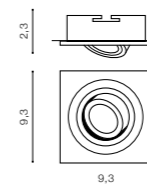

* - EXPLANATION SHORTCUT PAGE 2 (E)

CARO SQUARE

bulb not included

**PRODUCT CODE	connect GU10 1x Max. 40W
metal / aluminium	
IP20	installation place
group energy label	inlet opening Ø8cm

COLOUR

- ALUMINIUM (ALU) – ** SN-6811S-ALU
- BLACK (BK) – ** SN-6811S-BK
- WHITE (WH) – ** SN-6811S-WH