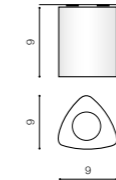

BORIS

Exposed downlights

BORIS

bulb not included

GM4108	connect GU10 1x Max. 50W
metal / aluminium	
IP20	installation place
group energy label	inlet opening

COLOUR

- ALUMINIUM (ALU)
- WHITE (WH)
- BLACK (BK)

DARIO

Exposed downlights

DARIO

bulb not included

GM4109	connect GU10 1x Max. 50W
metal / aluminium	
IP20	installation place
group energy label	inlet opening

COLOUR

- ALUMINIUM (ALU)
- WHITE (WH)
- BLACK (BK)

ALU

BK

WH

* - EXPLANATION SHORTCUT PAGE 2 (E)