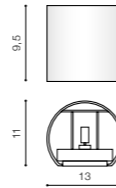

LETICIA 2

bulb not included

GM1112	connect G9 1x Max.40W	
metal		
IP20	installation place	
group energy label	inlet opening	

COLOUR

- ☐ ALUMINIUM (ALU)
- ☐ WHITE (WH)

TWO ADJUSTABLE LIGHT ANGLE TILT 90°

ALU

WH

LETICIA 2 LED

bulb included

GM1112	LED 6W 3000K 420lm	
metal		
IP54	installation place	
group energy label	inlet opening	

COLOUR

- ☐ BRIGHT GRAY (BGR)
- ☐ DARK GRAY (DGR)
- ☐ WHITE (WH)

FOUR ADJUSTABLE LIGHT ANGLE TILT 90°