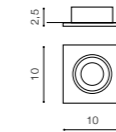

CARLO

bulb not included

GM2102	connect MR16 1x Max.50W - included
metal / aluminium	connect GU10 1x Max.50W (option)
IP20	installation place
group energy label	inlet opening Ø 7,7cm

COLOUR

1. ☐ ALUMINIUM (ALU)
   ☐ WHITE (WH)

TILT 90° ROTATION 360°

WH

ALU

EDITTA

bulb not included

GM2110	connect MR16 1x Max.50W - included
metal / aluminium	connect GU10 1x Max.50W (option)
IP20	installation place
group energy label	inlet opening Ø 7,7cm

COLOUR

1. ☐ ALUMINIUM (ALU)
   ☐ WHITE (WH)

TILT 90° ROTATION 360°

WH

ALU