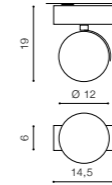

JERRY 2 230V LED 15W WITH DIM/ 16W NO DIM

bulb included

GM4205 WH/BK	LED ES 111 230V 2x16W (15W with dimer)	
aluminium	Azzardo LL 110161/52 – included	
IP20	installation place	
group energy label	inlet opening	

COLOUR

- ☐ WHITE (WH)
- ☒ BLACK (BK)