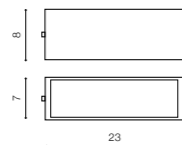

ARCHO B

bulb included

AX6068-36W	connect PL-L 1x Max.36W	
metal / aluminium		
IP20	installation place	
group energy label	inlet opening	

COLOUR

☐ ALUMINIUM (ALU)