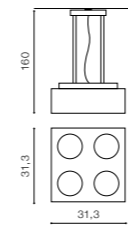

PAULO 1 12V

bulb not included

GM4107-12V	connect G53 QR 111 1x12V
metal / aluminium	dimer driver 12V – included
IP20	installation place
group energy label	inlet opening

COLOUR

- ☒ BLACK / ALUMINIUM (BK / ALU)
- ☒ WHITE / ALUMINIUM (WH / ALU)
- ☒ WHITE / WHITE (WH / WH)