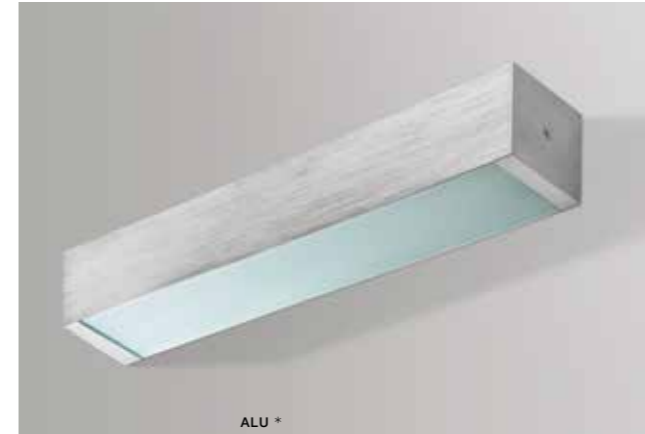

COLOUR

ALUMINIUM (ALU)

ARCHO B

bulb included

AX6068-36W	connect PL-L 1x Max.36W	
metal / aluminium		
IP20	installation place	
group energy label	inlet opening	

COLOUR

ALUMINIUM (ALU)

ARCHO C