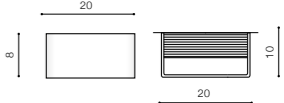

bulb included

SN-1118	LED 6W 3000K 500lm	
aluminium		
IP20	installation place	
group energy label		

COLOUR

☐ WHITE (WH)

bulb included

SN-1218	LED 2X 6W 3000K 500lm	
aluminium		
IP20	installation place	
group energy label		

COLOUR

☐ WHITE (WH)

bulb included

SN-1036S	LED 6W 3000K 500lm	
aluminium		
IP20	installation place	
group energy label		

COLOUR

☐ WHITE (WH)

☒ GOLD (GO)

bulb included

SN-1036L	12W 3000K 1008lm	
aluminium		
IP20	installation place	
group energy label		

COLOUR

☐ WHITE (WH)

bulb included

SN-1036M	LED 6W 3000K 500lm	
aluminium		
IP20	installation place	
group energy label		

COLOUR

☐ WHITE (WH)