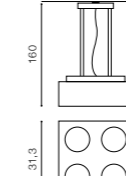

* - EXPLANATION SHORTCUT PAGE 2 (E)