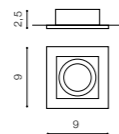

PACO 2

bulb not included

GM2201	connect MR16 2x Max.50W - included
metal / aluminium	connect GU10 2x Max.50W (option)
IP20	installation place
group energy label	inlet opening 7,5x15,8cm

COLOUR

- ALUMINIUM (ALU)
- BLACK (BK)
- WHITE (WH)