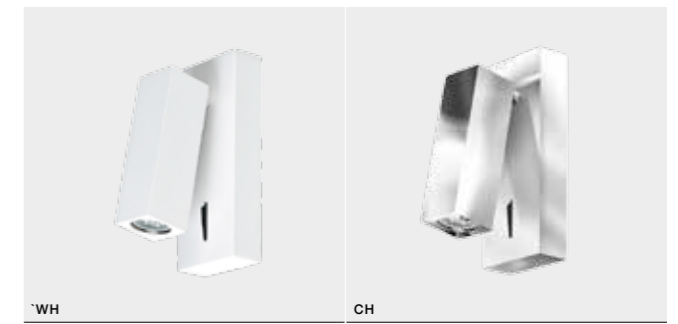

FARO

bulb included

SN-6326	LED 6W 420lm	
metal / aluminium	+ LED 3W 3000K 250LM	
IP20	installation place	
group energy label		

COLOUR

☐ SATIN NICKEL (NI)

ANGUS

bulb included

**PRODUCT CODE	LED 3W 3000K 250lm	
aluminium		
IP20	installation place	
group energy label		

COLOUR

☐ WHITE (WH) - ** SN-6408
☒ CHROME (CH) - ** SN-6409