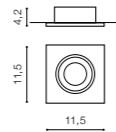

REMO R

bulb not included

GM4103 R	
aluminium	
IP20	installation place
group energy label	inlet opening