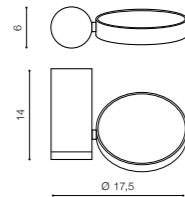

COLOUR

☐ MATT WHITE (WH)

TILT 90° ROTATION 350°