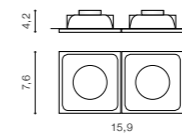

bulb not included

GM2103	connect MR16 1x Max.50W - included
metal / aluminium	connect GU10 1x Max.50W (option)
IP20	installation place
group energy label	inlet opening 7,5x7,5cm

COLOUR

- ALUMINIUM (ALU)
- BLACK (BK)
- WHITE (WH)

bulb not included

GM2201	connect MR16 2x Max.50W - included
metal / aluminium	connect GU10 2x Max.50W (option)
IP20	installation place
group energy label	inlet opening 7,5x15,8cm

COLOUR

- ALUMINIUM (ALU)
- BLACK (BK)
- WHITE (WH)

bulb not included

GM2301	connect MR16 3x Max.50W - included
metal / aluminium	connect GU10 3x Max.50W (option)
IP20	installation place
group energy label	inlet opening 7,5x23,7cm

COLOUR

- ALUMINIUM (ALU)
- BLACK (BK)
- WHITE (WH)

* - EXPLANATION SHORTCUT PAGE 2 (E)

bulb not included

GM2108 BK	connect MR16 1x Max.50W - included
metal / aluminium	connect GU10 1x Max.50W (option)
IP20	installation place
group energy label	inlet opening 6,5x6,5cm

COLOUR

- WHITE (WH)
- BLACK (BK)
- CHROME (CH)

bulb not included

GM2208	connect MR16 2x Max.50W - included
metal / aluminium	connect GU10 2x Max.50W (option)
IP20	installation place
group energy label	inlet opening 6,5x14,5cm

COLOUR

- WHITE (WH)
- BLACK (BK)
- CHROME (CH)