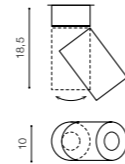

bulb included

**PRODUCT CODE	LED 10W 3000K RA≥90 840lm	
aluminium	LED 10W 4000K RA≥90 880lm	
IP20	installation place	
group energy label	inlet opening	

COLOUR

- ☐ WHITE (WH) - ** SH603000-10-WH / SH604000-10-WH
- ☒ BLACK (BK) - ** SH613000-10-BK / SH614000-10-BK
- ☐ CHROME (CH) - ** SH623000-10-CH / SH624000-10-CH

bulb included

**PRODUCT CODE	LED 20W 3000K RA≥90 1680lm	
aluminium	LED 20W 4000K RA≥90 1760lm	
IP20	installation place	
group energy label	inlet opening	

COLOUR

- ☐ WHITE (WH) - ** SH603000-20-WH / SH604000-20-WH
- ☒ BLACK (BK) - ** SH613000-20-BK / SH614000-20-BK
- ☐ CHROME (CH) - ** SH623000-20-CH / SH624000-20-CH

BK

* - EXPLANATION SHORTCUT PAGE 2 (E)

bulb included

**PRODUCT CODE	LED 10W 3000K RA≥90 840lm	
aluminium	LED 10W 4000K RA≥90 880lm	
IP20	installation place - track 3 x line	
group energy label	inlet opening	

COLOUR

- ☐ WHITE (WH) - ** SH633000-10-WH / SH634000-10-WH
- ☒ BLACK (BK) - ** SH643000-10-BK / SH644000-10-BK