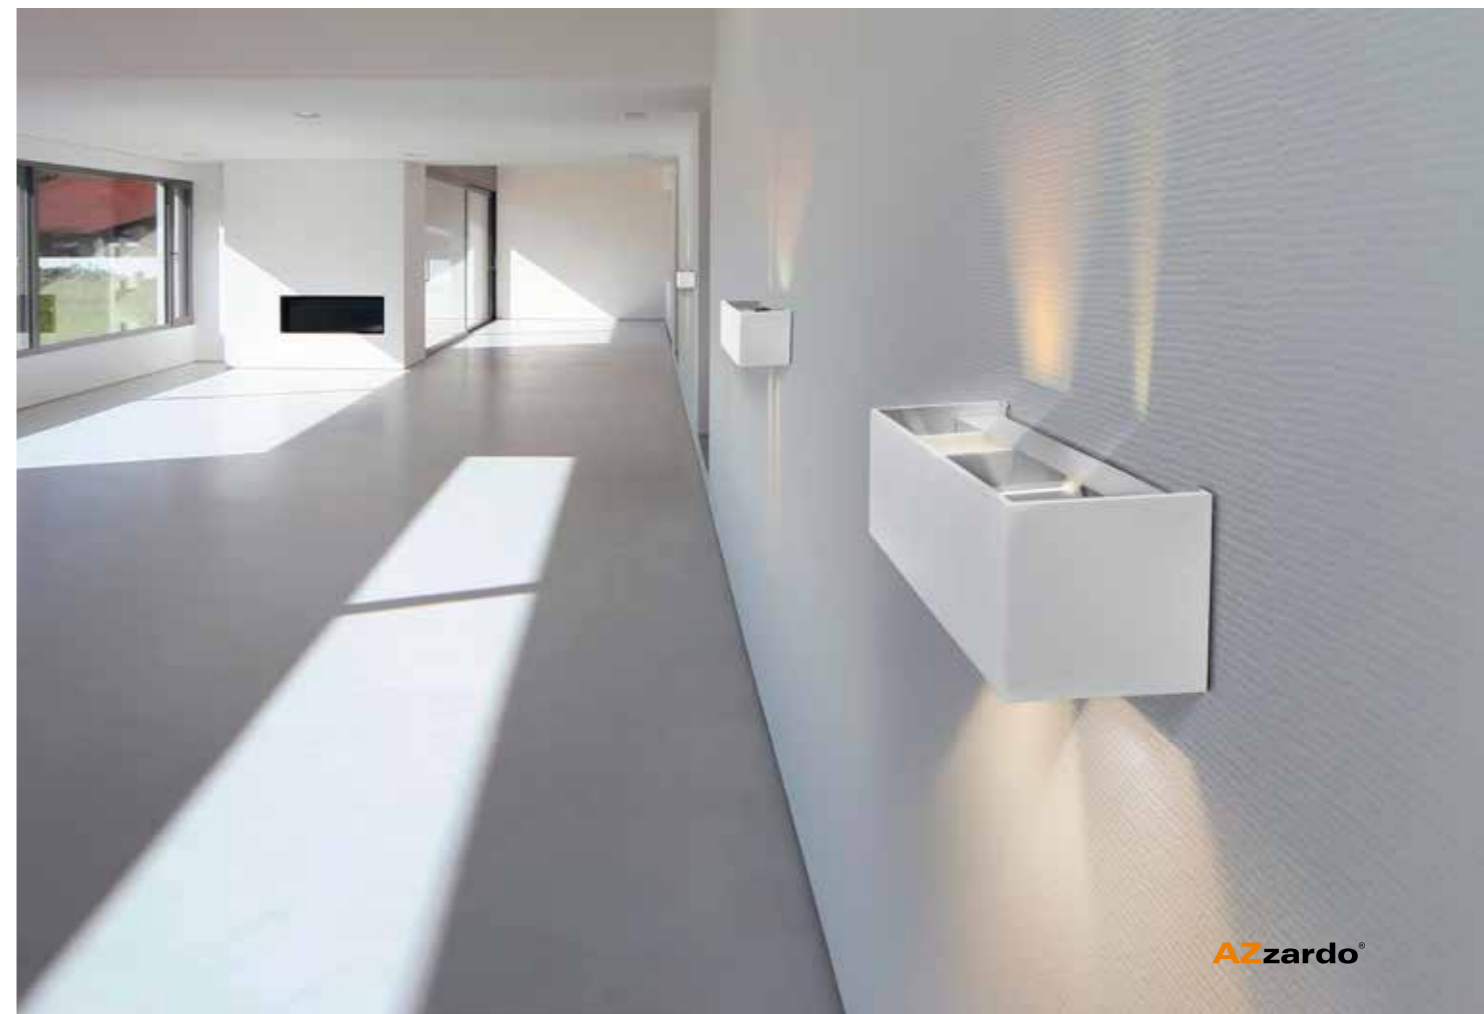

GAMBINO

bulb integrated

LC8005	LED 6W 3000K	
metal / aluminium		
IP44	installation place	
group energy label	320 lm	

COLOUR

BRIGHT GRAY (BGR)

TWO ADJUSTABLE LIGHT ANGLE TILT 90°

GAMBINO (N)

bulb included

** PRODUCT CODE	LED 6W 3000K	
metal / aluminium		
IP44	installation place	
group energy label	320 lm	

COLOUR

WHITE (WH) - ** LC8005-WH (N)
BRIGHT GRAY (BGR) - ** LC8005-BGR (N)
DARK GRAY (DGR) - ** LC8005-DGR (N)

FOUR ADJUSTABLE LIGHT ANGLE TILT 90°

* - EXPLANATION SHORTCUT PAGE 2 (E)

GAMBINO 2

bulb included

LC8005-2WH	LED 2x 6W 3000K 840lm	
metal / aluminium		
IP44	installation place	
group energy label		

COLOUR

WHITE (WH)

EIGHT ADJUSTABLE LIGHT ANGLE TILT 90°