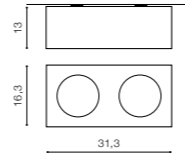

BK / ALU *

PAULO 3 230V LED 7W WITH DIM/ 7W NO DIM bulb included

GM4301-230V	LED 3x GU10 LED 7W	LED
metal / aluminium	Azzardo LL110074/73 + PAR-16 included	
IP20	installation place	☐
group energy label	inlet opening	☐

COLOUR

- ☒ BLACK / ALUMINIUM (BK / ALU)
- ☐ WHITE / ALUMINIUM (WH / ALU)
- ☐ WHITE / WHITE (WH / WH)