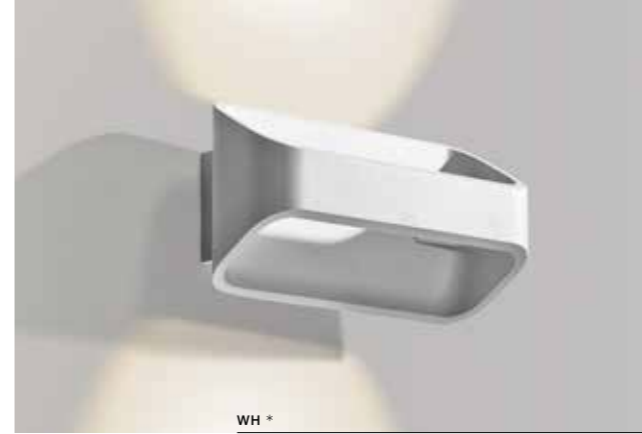

CONO

bulb integrated

MB5770M	LED 9W 3000K	
metal / aluminium		
IP20	installation place	
group energy label	720 lm	

COLOUR

- ☐ WHITE (WH)