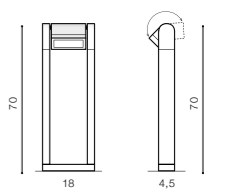

FRAME WALL

bulb included

**PRODUCT CODE	LED 8W 800lm IP54	
aluminium		
IP54	installation place	
group energy label		

COLOUR

- DARK GRAY (DGR) - ** A-415-DGR
- BRIGHT GRAY (BGR) - ** A-415-BGR
- WHITE (WH) - ** A-415-WH

FRAME SPIKE

bulb included

**PRODUCT CODE	LED 8W 800lm IP54	
aluminium		
IP54	installation place	
group energy label		

COLOUR

- DARK GRAY (DGR) - ** A-414-DGR
- BRIGHT GRAY (BGR) - ** A-414-BGR

FRAME 70

bulb included

**PRODUCT CODE	LED 8W 800lm IP54	
aluminium		
IP54	installation place	
group energy label		

COLOUR

- DARK GRAY (DGR) - ** A-700-DGR
- BRIGHT GRAY (BGR) - ** A-700-BGR