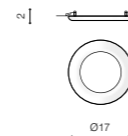

LINDA 23 3000K/4000K

bulb included

**PRODUCT CODE	LED 18W 3000K RA>90 1500lm	
aluminium	LED 18W 4000K RA>90 1570lm	
IP20	installation place	
group energy label	inlet opening	

COLOUR

- ☐ WHITE (WH) - ** SH713000-18-WH / SH714000-18-WH
- ☐ CHROME (CH) - ** SH723000-18-CH / SH724000-18-CH