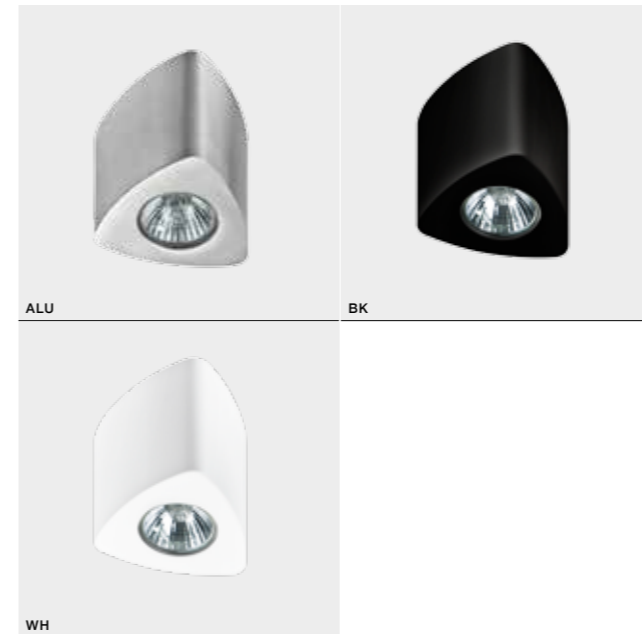

DARIO

Exposed downlights

ALU *

DARIO

bulb not included

GM4109	connect GU10 1x Max. 50W
metal / aluminium	
IP20	installation place
group energy label	inlet opening

COLOUR

- ALUMINIUM (ALU)
- WHITE (WH)
- BLACK (BK)