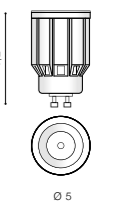

**ELEGANT BULB LED GU10 7W
DEDICATED
FOR EXCLUSIVE DOWNLIGHTS SERIES**