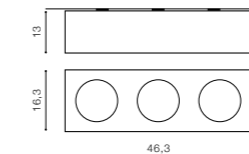

PAULO 4 230V LED 15W WITH DIM/ 16W NO DIM bulb included

GM4400-230V	LED ES 111 230V 4x16W (15W with dimer)
metal / aluminium	Azzardo LL 110161/52 – included
IP20	installation place
group energy label	inlet opening

COLOUR

- ☒ BLACK / ALUMINIUM (BK / ALU)
- ☒ WHITE / ALUMINIUM (WH / ALU)
- ☒ WHITE / WHITE (WH / WH)