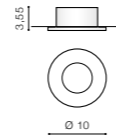

CESAR

bulb not included ☒

GM2113	connect MR16 1x Max. 50W - included	☒
aluminium		
IP20	installation place	☒
group energy label	inlet opening	☒ 7x7cm

COLOUR

- ☒ CHROME (CH)