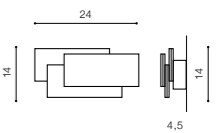

AVON

bulb included ☒

**PRODUCT CODE	LED 5W 3000K 385lm	LED
aluminium		
IP20	installation place ☒	
group energy label		

COLOUR

- ☒ BLACK (BK) - ** GW-6100-BK
- ☐ WHITE (WH) - ** GW-6100-WH
- ☐ GOLD (GO) - ** GW-6100-GO

TILT 90° ROTATION 360°

CLOVER

bulb included ☒

**PRODUCT CODE	LED 12W 3000K 840lm	LED
metal / aluminium		
IP20	installation place ☒	
group energy label		

COLOUR

- ☒ BLACK (BK) - ** GW-6809-BK
- ☐ WHITE (WH) - ** GW-6809-WH