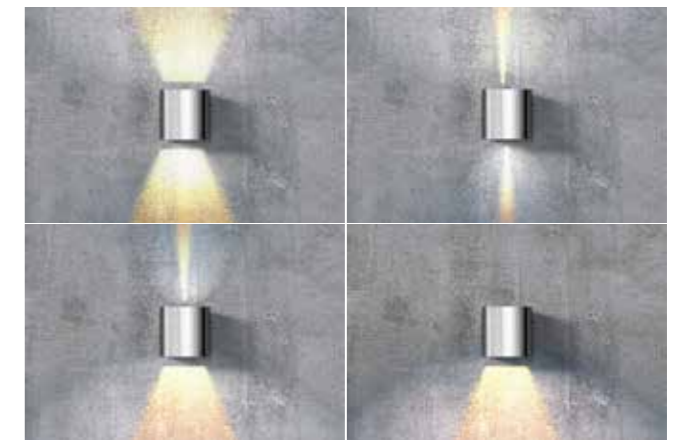

LETICIA 2

bulb not included

GM1112	connect G9 1x Max.40W	
metal		
IP20	installation place	
group energy label	inlet opening	

COLOUR

- ☐ ALUMINIUM (ALU)
- ☐ WHITE (WH)

TWO ADJUSTABLE LIGHT ANGLE TILT 90°

ALU

WH

LETICIA 2 LED

bulb included

GM1112	LED 6W 3000K 420lm	
metal		
IP54	installation place	
group energy label	inlet opening	

COLOUR

- ☐ BRIGHT GRAY (BGR)
- ☐ DARK GRAY (DGR)
- ☐ WHITE (WH)

FOUR ADJUSTABLE LIGHT ANGLE TILT 90°