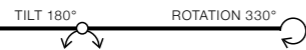

JERRY 2 12V

bulb not included

GM4205-12V WH/BK	connect QR111 2x Max. 50W	
aluminium	dimer driver 12V – included	
IP20	installation place	
group energy label	inlet opening	

COLOUR

- ☐ WHITE (WH)
- ☒ BLACK (BK)
- ☒ CHROME (CH)