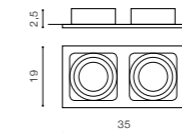

* - EXPLANATION SHORTCUT PAGE 2 (E)

** - THE PRODUCT IS NOT DISTRIBUTED ON THE TERRITORY OF POLAND