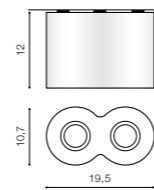

NEOS 1

bulb not included ☒

FH31431B	connect GU10 1x Max.50W	☒
metal / aluminium		
IP20	installation place	☒
group energy label	inlet opening	

COLOUR

- ☒ BLACK / CHROME (BK / CH)
- ☒ BLACK / ALUMINIUM (BK / ALU)
- ☒ WHITE / CHROME (WH / CH)
- ☒ WHITE / ALUMINIUM (WH / ALU)

TILT 90°

NEOS 3

bulb not included ☒

FH31433B	connect GU10 3x Max.50W	☒
metal / aluminium		
IP20	installation place	☒
group energy label	inlet opening	

COLOUR

- ☒ BLACK / CHROME (BK / CH)
- ☒ WHITE / CHROME (WH / CH)

TILT 90°

NEOS 2

bulb not included ☒

FH31432B	connect GU10 2x Max.50W	☒
metal / aluminium		
IP20	installation place	☒
group energy label	inlet opening	

COLOUR

- ☒ BLACK / CHROME (BK / CH)
- ☒ BLACK / ALUMINIUM (BK / ALU)
- ☒ WHITE / CHROME (WH / CH)
- ☒ WHITE / ALUMINIUM (WH / ALU)

TILT 90°

NEOS 4

bulb not included ☒

FH31434B	connect GU10 4x Max.50W	☒
metal / aluminium		
IP20	installation place	☒
group energy label	inlet opening	

COLOUR

- ☒ BLACK / CHROME (BK / CH)
- ☒ WHITE / CHROME (WH / CH)

TILT 90°

* - EXPLANATION SHORTCUT PAGE 2 (E)