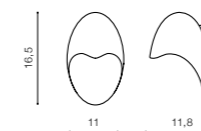

COLOUR

- DARK GRAY (DGR)

TILT 90°

MATERA WALL

bulb not included

MAX-1381	connect GU10 1x Max. 35W	
metal / aluminium		
IP54	installation place	
group energy label		

COLOUR

- DARK GRAY (DGR)