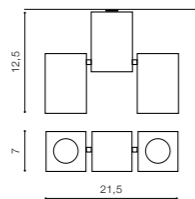

TILT 340°

* - EXPLANATION SHORTCUT PAGE 2 (E)