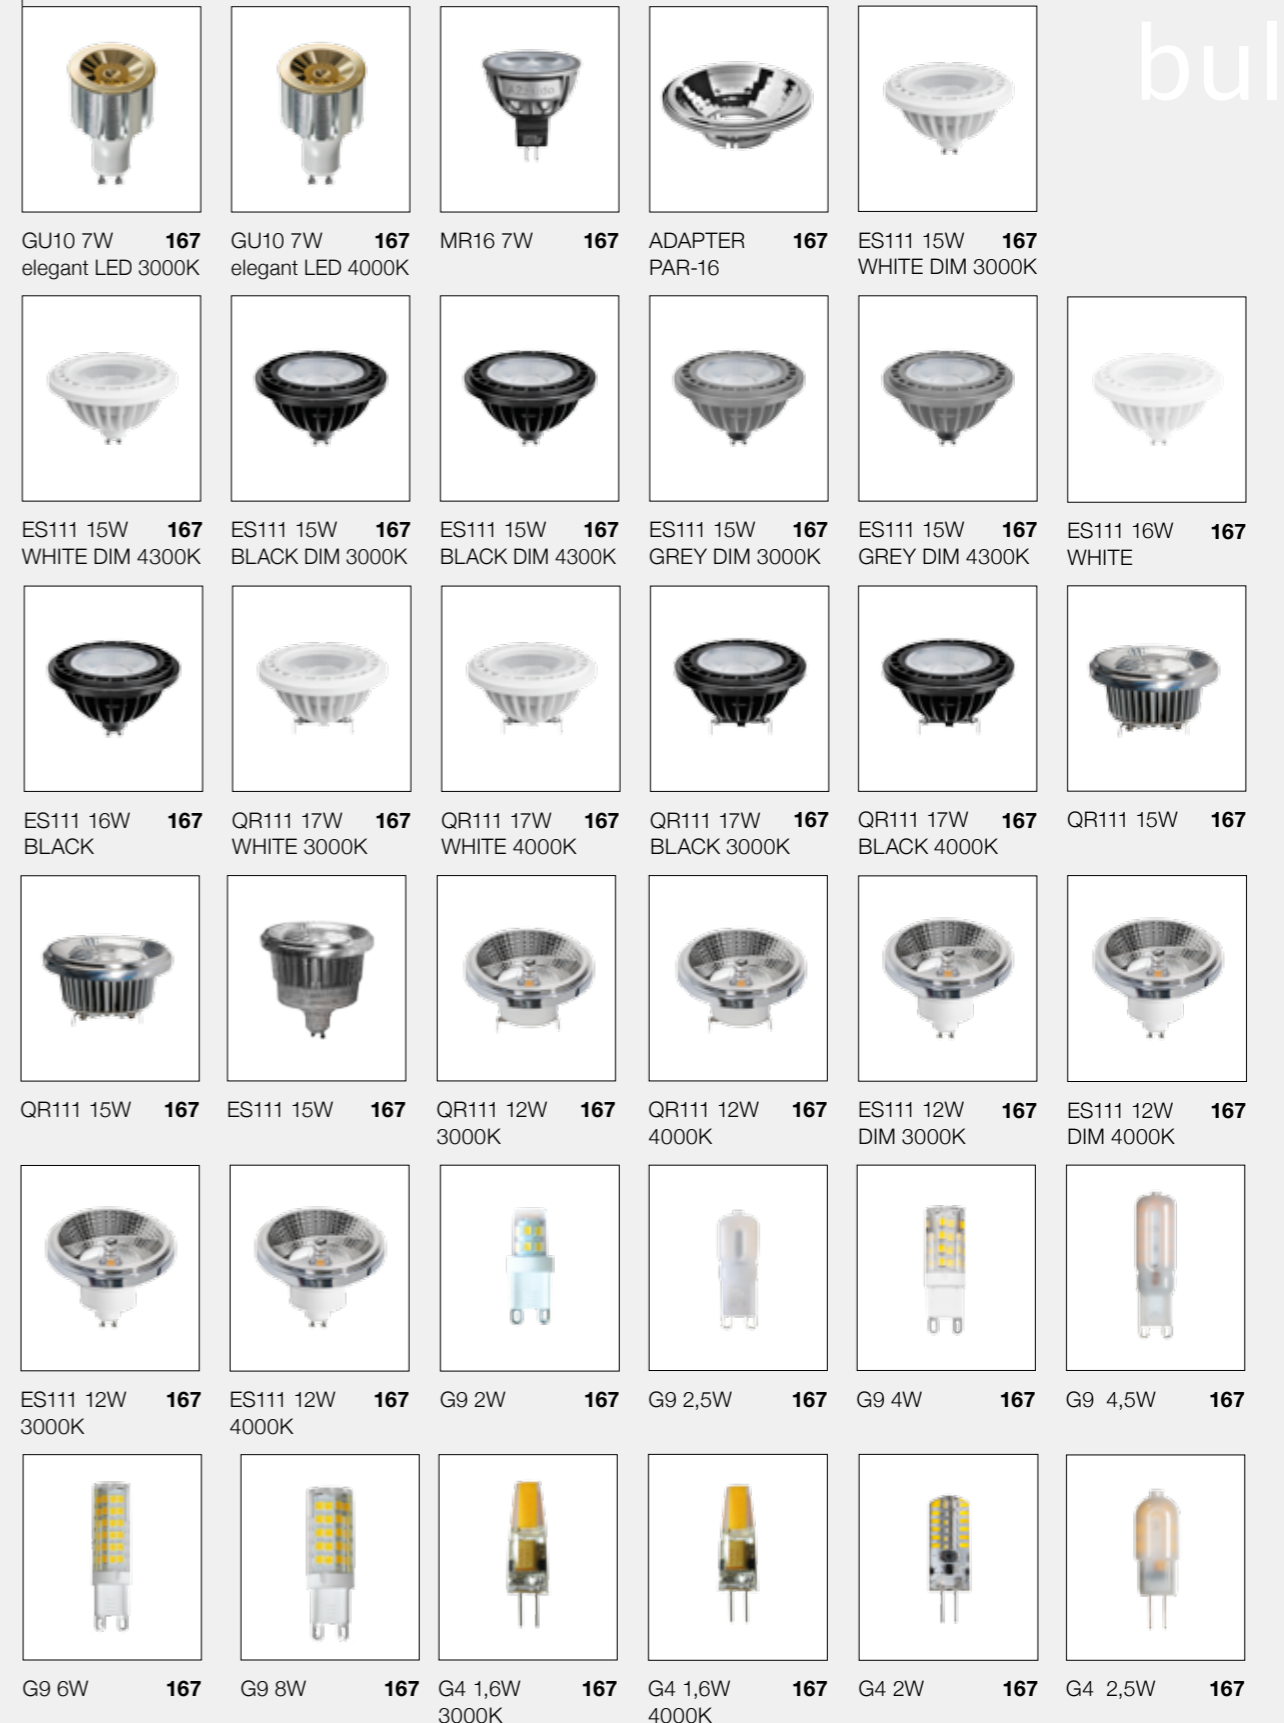

LED BULBS

LED bulbs