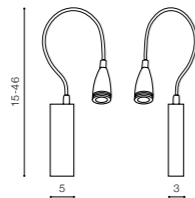

* - EXPLANATION SHORTCUT PAGE 2 (E)