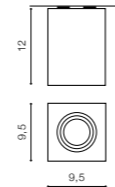

TILT 60° ROTATION 350°

ELOY 2

GM204	connect GU10 2x Max.50W	bulb not included
metal / aluminium		
IP20	installation place	
group energy label EE 2	inlet opening	

COLOUR

- ALUMINIUM (ALU)
- BLACK / ALUMINIUM (BK / ALU)
- WHITE (WH)
- WHITE / ALUMINIUM (WH / ALU)
- BLACK / BLACK (BK / BK)