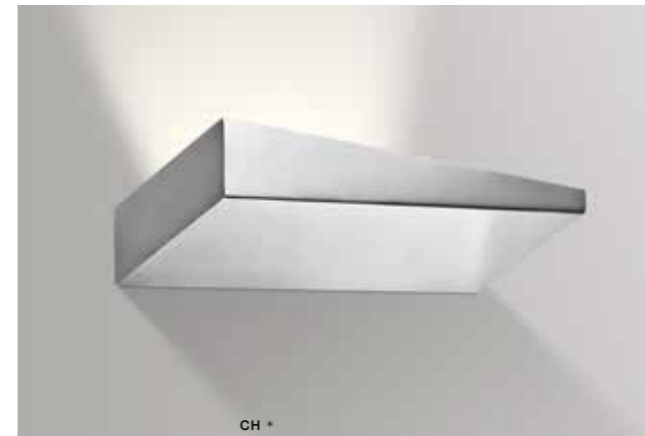

* - EXPLANATION SHORTCUT PAGE 2 (E)

VIALETTTO L

bulb integrated

MB5796S-A	LED 12W 3000K	
metal / aluminium		
IP20	installation place	
group energy label	965 lm	

COLOUR

- BLACK (BK)
- WHITE (WH)
- CHROME (CH)