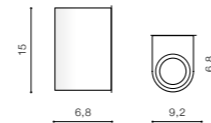

CREMONA S

bulb included

**PRODUCT CODE	LED 6W 3000K 340lm
aluminium	
IP54	installation place
group energy label	EE 5

COLOUR

- DARK GRAY (DGR) – ** MAX-1015S-DGR
- WHITE (WH) – ** MAX-1015S-WH