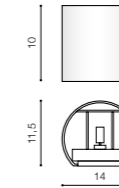

FOUR ADJUSTABLE LIGHT ANGLE TILT 90°