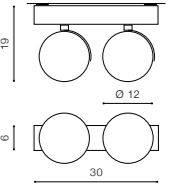

JERRY 3 230V LED 15W WITH DIM/ 16W NO DIM

bulb included

GM4302 WH/BK	LED ES 111 230V 3x16W (15W with dimer)	
aluminium	Azzardo LL 110161/52 – included	
IP20	installation place	
group energy label	inlet opening	

COLOUR

- ☐ WHITE (WH)
- ☒ BLACK (BK)