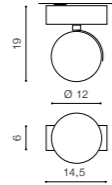

JERRY 2 12V

bulb not included

GM4205-12V WH/BK	connect QR111 2x Max. 50W	
aluminium	dimer driver 12V – included	
IP20	installation place	
group energy label	inlet opening	

COLOUR

- ☐ WHITE (WH)
- ☒ BLACK (BK)
- ☒ CHROME (CH)