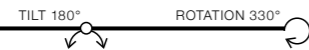

MAX 1 230V LED 15W WITH DIM/ 16W NO DIM

bulb included

GM4114 WH/BK	LED ES 111 230V 1x16W (15W with dimer)	
aluminium	Azzardo LL 110161/52 – included	
IP20	installation place	
group energy label	inlet opening	

COLOUR

☒ WHITE / BLACK (WH / BK)