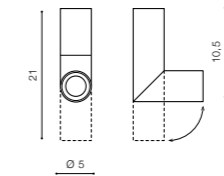

COLOUR

WHITE (WH)

SANTOS

bulb included

** PRODUCT CODE	LED 12W 3000K 950lm	
aluminium		
IP20	installation place	
group energy label	inlet opening	

COLOUR

WHITE (WH) - ** LM-9013

BLACK (BK) - ** LM-9012