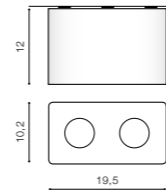

NINO 1

bulb not included

FH31431S	connect GU10 1x Max.50W
metal / aluminium	
IP20	installation place
group energy label	inlet opening

COLOUR

- ☐ BLACK / CHROME (BK / CH)
- ☐ BLACK / ALUMINIUM (BK / ALU)
- ☐ WHITE / CHROME (WH / CH)
- ☐ WHITE / ALUMINIUM (WH / ALU)

TILT 90°

NINO 3

bulb not included

FH31433S	connect GU10 3x Max.50W
metal / aluminium	
IP20	installation place
group energy label	inlet opening

COLOUR

- ☐ BLACK / CHROME (BK / CH)
- ☐ WHITE / CHROME (WH / CH)

TILT 90°

NINO 2

bulb not included

FH31432S	connect GU10 2x Max.50W
metal / aluminium	
IP20	installation place
group energy label	inlet opening

COLOUR

- ☐ BLACK / CHROME (BK / CH)
- ☐ BLACK / ALUMINIUM (BK / ALU)
- ☐ WHITE / CHROME (WH / CH)
- ☐ WHITE / ALUMINIUM (WH / ALU)

TILT 90°

NINO 4

bulb not included

FH31434S	connect GU10 4x Max.50W
metal / aluminium	
IP20	installation place
group energy label	inlet opening

COLOUR

- ☐ BLACK / CHROME (BK / CH)
- ☐ BLACK / ALUMINIUM (BK / ALU)
- ☐ WHITE / CHROME (WH / CH)
- ☐ WHITE / ALUMINIUM (WH / ALU)

TILT 90°

* - EXPLANATION SHORTCUT PAGE 2 (E)