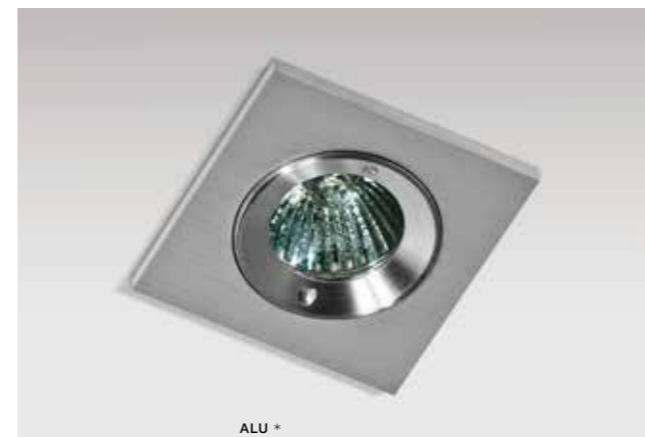

COLOUR

- ALUMINIUM (ALU)
- BLACK (BK)
- WHITE (WH)
- GOLD (GO)
- CHAMPAGNE (CHA)
- CHROME (CH)

ALU *

PABLO

bulb not included

GM2107	connect MR16 1x Max.50W - included	<input checked="" type="checkbox"/>
metal / aluminium	connect GU10 1x Max.50W (option)	<input type="checkbox"/>
IP54	installation place	<input type="checkbox"/>
group energy label	inlet opening	<input type="checkbox"/>