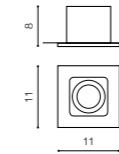

* - EXPLANATION SHORTCUT PAGE 2 (E)