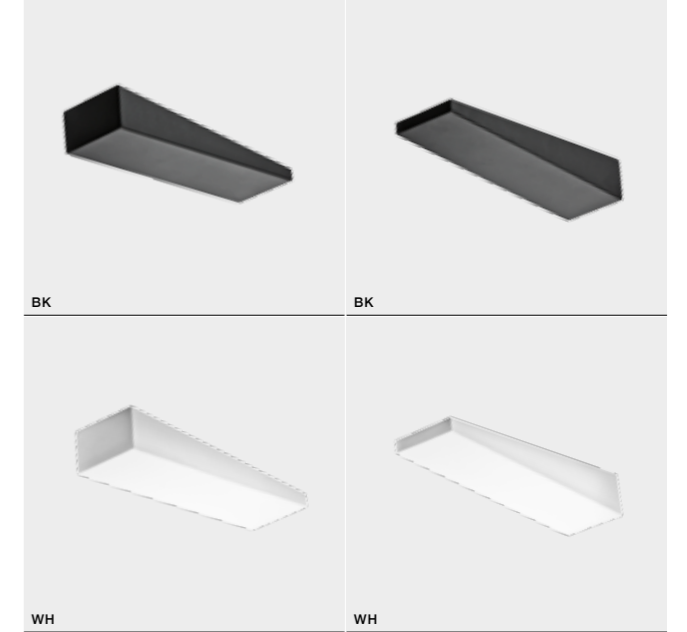

* - EXPLANATION SHORTCUT PAGE 2 (E)

VIALETTTO L

bulb integrated

MB5796S-A	LED 12W 3000K	
metal / aluminium		
IP20	installation place	
group energy label	965 lm	

COLOUR

- BLACK (BK)
- WHITE (WH)
- CHROME (CH)