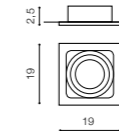

WH / BK

ALU

WH / BK

ALU