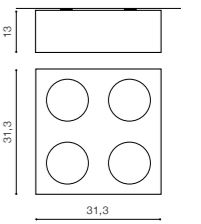

PAULO 230V LED 15W WITH DIM/ 16W NO DIM

Exposed downlights

GM5400-230V	LED ES 111 230V 4x16W (15W with dimer)
metal / aluminium	Azzardo LL 110161/52 – included
IP20	installation place
group energy label	inlet opening

COLOUR

- ☒ BLACK / ALUMINIUM (BK / ALU)
- ☒ WHITE / ALUMINIUM (WH / ALU)
- ☒ WHITE / WHITE (WH / WH)

* - EXPLANATION SHORTCUT PAGE 2 (E)

PAULO 230V LED 15W WITH DIM/ 16W NO DIM

Exposed downlights

GM4107-230V	LED ES 111 230V 1x16W (15W with dimer)
metal / aluminium	Azzardo LL 110161/52 – included
IP20	installation place
group energy label	inlet opening

COLOUR

- ☒ BLACK / ALUMINIUM (BK / ALU)
- ☒ WHITE / ALUMINIUM (WH / ALU)
- ☒ WHITE / WHITE (WH / WH)

GM4203-230V	LED ES 111 230V 2x16W (15W with dimer)
metal / aluminium	Azzardo LL 110161/52 – included
IP20	installation place
group energy label	inlet opening

COLOUR

- ☒ BLACK / ALUMINIUM (BK / ALU)
- ☒ WHITE / ALUMINIUM (WH / ALU)
- ☒ WHITE / WHITE (WH / WH)

GM4301-230V	LED ES 111 230V 3x16W (15W with dimer)
metal / aluminium	Azzardo LL 110161/52 – included
IP20	installation place
group energy label	inlet opening

COLOUR

- ☒ BLACK / ALUMINIUM (BK / ALU)
- ☒ WHITE / ALUMINIUM (WH / ALU)
- ☒ WHITE / WHITE (WH / WH)

GM4400-230V	LED ES 111 230V 4x16W (15W with dimer)
metal / aluminium	Azzardo LL 110161/52 – included
IP20	installation place
group energy label	inlet opening

COLOUR

- ☒ BLACK / ALUMINIUM (BK / ALU)
- ☒ WHITE / ALUMINIUM (WH / ALU)
- ☒ WHITE / WHITE (WH / WH)