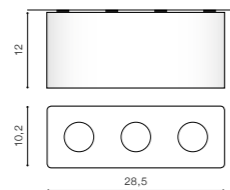

NINO 1

bulb not included

FH31431S	connect GU10 1x Max.50W
metal / aluminium	
IP20	installation place
group energy label	inlet opening

COLOUR

- ☐ BLACK / CHROME (BK / CH)
- ☐ BLACK / ALUMINIUM (BK / ALU)
- ☐ WHITE / CHROME (WH / CH)
- ☐ WHITE / ALUMINIUM (WH / ALU)

TILT 90°

NINO 3

bulb not included

FH31433S	connect GU10 3x Max.50W
metal / aluminium	
IP20	installation place
group energy label	inlet opening

COLOUR

- ☐ BLACK / CHROME (BK / CH)
- ☐ WHITE / CHROME (WH / CH)

TILT 90°

NINO 2

bulb not included

FH31432S	connect GU10 2x Max.50W
metal / aluminium	
IP20	installation place
group energy label	inlet opening

COLOUR

- ☐ BLACK / CHROME (BK / CH)
- ☐ BLACK / ALUMINIUM (BK / ALU)
- ☐ WHITE / CHROME (WH / CH)
- ☐ WHITE / ALUMINIUM (WH / ALU)

TILT 90°

NINO 4

bulb not included

FH31434S	connect GU10 4x Max.50W
metal / aluminium	
IP20	installation place
group energy label	inlet opening

COLOUR

- ☐ BLACK / CHROME (BK / CH)
- ☐ BLACK / ALUMINIUM (BK / ALU)
- ☐ WHITE / CHROME (WH / CH)
- ☐ WHITE / ALUMINIUM (WH / ALU)

TILT 90°

* - EXPLANATION SHORTCUT PAGE 2 (E)