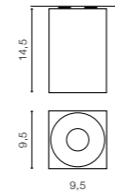

HUGO R

bulb not included ☒

GM4104 R	connect GU10 1x Max.50W	☒
aluminium		
IP20	installation place	☐
group energy label EE 5	inlet opening	

COLOUR

- ☐ ALUMINIUM (ALU)
- ☒ BLACK (BK)
- ☐ WHITE (WH)
- ☐ GOLD (GO)
- ☐ CHAMPAGNE (CHA)
- ☐ CHROME (CH)