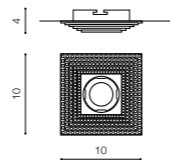

PIRAMIDE

Exclusive downlights

PIRAMIDE L

bulb not included

NC1674SQ-CH	connect GU10 1x Max 50W - included
aluminium / crystal	connect MR16 1x Max 50W (option)
IP20	installation place
group energy label	inlet opening Ø 7,0cm

COLOUR

- GOLD (GO)
- CHROME (CH)

PIRAMIDE XL

bulb not included

NC1673SQ-G	connect GU10 1x Max 50W - included
aluminium / crystal	connect MR16 1x Max 50W (option)
IP20	installation place
group energy label	inlet opening Ø 7,0cm

COLOUR

- GOLD (GO)
- CHROME (CH)

GO

CH

CLETO

Exclusive downlights

CLETO

bulb not included

NC2004-B	connect GU10 1x Max 50W - included
aluminium	connect MR16 1x Max 50W (option)
IP20	installation place
group energy label	inlet opening Ø 7,0cm

COLOUR

- CHROME (CH)
- GOLD (GO)

* - EXPLANATION SHORTCUT PAGE 2 (E)