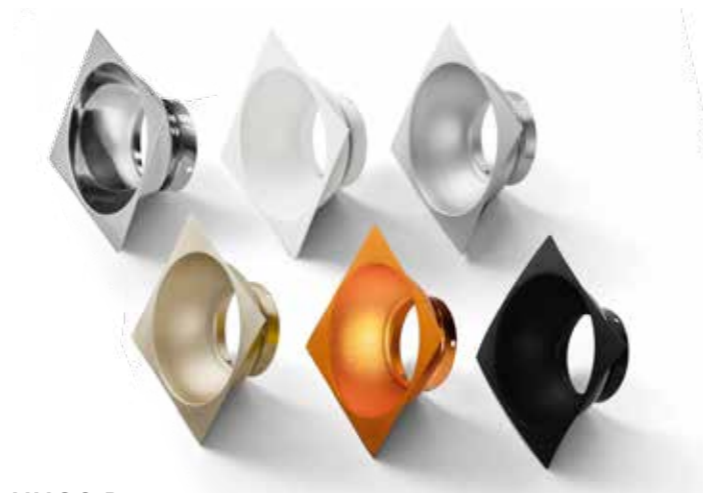

HUGO R

bulb not included ☒

GM4104 R	connect GU10 1x Max.50W	☒
aluminium		
IP20	installation place	☐
group energy label EE 5	inlet opening	

COLOUR

- ☐ ALUMINIUM (ALU)
- ☒ BLACK (BK)
- ☐ WHITE (WH)
- ☐ GOLD (GO)
- ☐ CHAMPAGNE (CHA)
- ☐ CHROME (CH)

* - EXPLANATION SHORTCUT PAGE 2 (E)