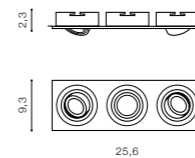

CARO 4 SQUARE

bulb not included

**PRODUCT CODE	connect GU10 1x Max. 40W
metal / aluminium	
IP20	installation place
group energy label	inlet opening 16x16 cm

COLOUR

- ALUMINIUM (ALU) – ** SN-6814S-ALU
- BLACK (BK) – ** SN-6814S-BK
- WHITE (WH) – ** SN-6814S-WH