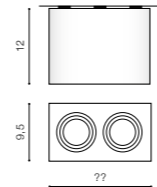

TILT 60° ROTATION 350°

ELOY 2

GM204	connect GU10 2x Max.50W	bulb not included
metal / aluminium		
IP20	installation place	
group energy label EE 2	inlet opening	

COLOUR

- ALUMINIUM (ALU)
- BLACK / ALUMINIUM (BK / ALU)
- WHITE (WH)
- WHITE / ALUMINIUM (WH / ALU)
- BLACK / BLACK (BK / BK)