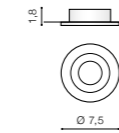

* - EXPLANATION SHORTCUT PAGE 2 (E)