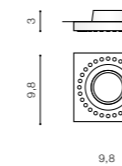

* - EXPLANATION SHORTCUT PAGE 2 (E)