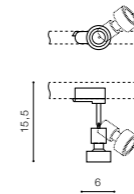

JERRY TRACK

42

Exposed downlights

JERRY TRACK

bulb not included ☒

GM4114	connect GU10 1x Max. 50W	☒
metal / aluminium		
IP20	installation place – track 3 x line	☒
group energy label	inlet opening	

COLOUR

- ☐ WHITE (WH)
- ☒ BLACK (BK)

WH

BK

* - EXPLANATION SHORTCUT PAGE 2 (E)

JANE TRACK

43

Exposed downlights

JANE TRACK

bulb not included ☒

GM3116	connect GU10 1x Max. 50W	☒
metal / aluminium		
IP20	installation place – track 3 x line	☒
group energy label	inlet opening	

COLOUR

- ☐ WHITE (WH)
- ☒ BLACK (BK)

WH

BK