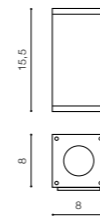

MATERA 600

bulb not included

MAX-1382	connect GU10 1x Max. 35W	
aluminium		
IP54	installation place	
group energy label		

COLOUR

- DARK GRAY (DGR)