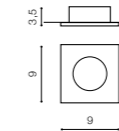

EMILIO

Downlights

EMILIO

bulb not included

GM2104	connect MR16 1x Max.50W - included
metal / aluminium	connect GU10 1x Max.50W (option)
IP54	installation place
group energy label	inlet opening Ø 7cm

COLOUR

- ALUMINIUM (ALU)
- BLACK (BK)
- WHITE (WH)
- CHROME (CH)

EZIO

Downlights

EZIO

bulb not included

GM2105	connect MR16 1x Max.50W - included
metal / aluminium	connect GU10 1x Max.50W (option)
IP54	installation place
group energy label	inlet opening Ø 6cm

COLOUR

- ALUMINIUM (ALU)
- BLACK (BK)
- WHITE (WH)
- CHROME (CH)

ALU

BK

CH

WH

* - EXPLANATION SHORTCUT PAGE 2 (E)