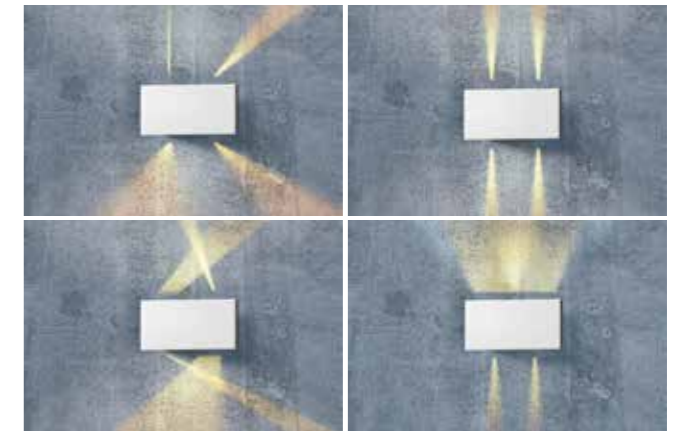

GAMBINO

bulb integrated

LC8005	LED 6W 3000K	
metal / aluminium		
IP44	installation place	
group energy label	320 lm	

COLOUR

BRIGHT GRAY (BGR)

TWO ADJUSTABLE LIGHT ANGLE TILT 90°

GAMBINO (N)

bulb included

** PRODUCT CODE	LED 6W 3000K	
metal / aluminium		
IP44	installation place	
group energy label	320 lm	

COLOUR

WHITE (WH) - ** LC8005-WH (N)
BRIGHT GRAY (BGR) - ** LC8005-BGR (N)
DARK GRAY (DGR) - ** LC8005-DGR (N)

FOUR ADJUSTABLE LIGHT ANGLE TILT 90°

* - EXPLANATION SHORTCUT PAGE 2 (E)

GAMBINO 2

bulb included

LC8005-2WH	LED 2x 6W 3000K 840lm	
metal / aluminium		
IP44	installation place	
group energy label		

COLOUR

WHITE (WH)

EIGHT ADJUSTABLE LIGHT ANGLE TILT 90°