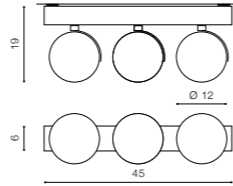

JERRY 12V

Exposed downlights

bulb not included

GM4113-12V WH/BK	connect 1x QR111 MAX 50W	
aluminium	dimer driver 12V – included	
IP20	installation place	
group energy label	inlet opening	

COLOUR

- ☐ WHITE (WH)
- ☒ BLACK (BK)
- ☒ CHROME (CH)

bulb not included

GM4205-12V WH/BK	connect QR111 2x Max. 50W	
aluminium	dimer driver 12V – included	
IP20	installation place	
group energy label	inlet opening	

COLOUR

- ☐ WHITE (WH)
- ☒ BLACK (BK)
- ☒ CHROME (CH)

bulb not included

GM4302-12V WH/BK	connect QR111 3x Max. 50W	
aluminium	dimer driver 12V – included	
IP20	installation place	
group energy label	inlet opening	

COLOUR

- ☐ WHITE (WH)
- ☒ BLACK (BK)
- ☒ CHROME (CH)

JERRY 230V LED 15W WITH DIM/ 16W NO DIM

Exposed downlights

bulb included

GM4113 WH/BK	LED ES 111 230V 1x16W (15W with dimer)	
aluminium	Azzardo LL 110161/52 – included	
IP20	installation place	
group energy label	inlet opening	

COLOUR

- ☐ WHITE (WH)
- ☒ BLACK (BK)

bulb included

GM4205 WH/BK	LED ES 111 230V 2x16W (15W with dimer)	
aluminium	Azzardo LL 110161/52 – included	
IP20	installation place	
group energy label	inlet opening	

COLOUR

- ☐ WHITE (WH)
- ☒ BLACK (BK)

bulb included

GM4302 WH/BK	LED ES 111 230V 3x16W (15W with dimer)	
aluminium	Azzardo LL 110161/52 – included	
IP20	installation place	
group energy label	inlet opening	

COLOUR

- ☐ WHITE (WH)
- ☒ BLACK (BK)

* - EXPLANATION SHORTCUT PAGE 2 (E)