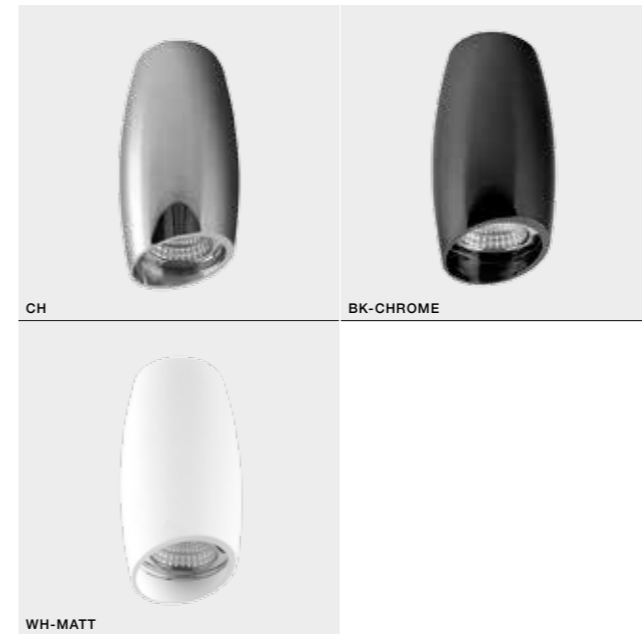

CH

BK-CHROME

WH-MATT