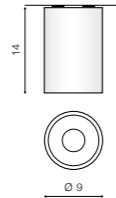

REMO R

bulb not included ☒

GM4103 R	connect GU10 1x Max.50W	☒
aluminium		
IP20	installation place	☐
group energy label	inlet opening	

COLOUR

- ☐ ALUMINIUM (ALU)
- ☒ BLACK (BK)
- ☐ WHITE (WH)
- ☒ GOLD (GO)
- ☐ CHAMPAGNE (CHA)
- ☐ CHROME (CH)