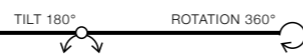

PAULO 230V LED 15W WITH DIM/ 16W NO DIM

Exposed downlights

GM5400-230V	LED ES 111 230V 4x16W (15W with dimer)
metal / aluminium	Azzardo LL 110161/52 – included
IP20	installation place
group energy label	inlet opening

COLOUR

- ☒ BLACK / ALUMINIUM (BK / ALU)
- ☒ WHITE / ALUMINIUM (WH / ALU)
- ☒ WHITE / WHITE (WH / WH)

* - EXPLANATION SHORTCUT PAGE 2 (E)

PAULO 230V LED 15W WITH DIM/ 16W NO DIM

Exposed downlights

GM4107-230V	LED ES 111 230V 1x16W (15W with dimer)
metal / aluminium	Azzardo LL 110161/52 – included
IP20	installation place
group energy label	inlet opening

COLOUR

- ☒ BLACK / ALUMINIUM (BK / ALU)
- ☒ WHITE / ALUMINIUM (WH / ALU)
- ☒ WHITE / WHITE (WH / WH)

GM4203-230V	LED ES 111 230V 2x16W (15W with dimer)
metal / aluminium	Azzardo LL 110161/52 – included
IP20	installation place
group energy label	inlet opening

COLOUR

- ☒ BLACK / ALUMINIUM (BK / ALU)
- ☒ WHITE / ALUMINIUM (WH / ALU)
- ☒ WHITE / WHITE (WH / WH)

GM4301-230V	LED ES 111 230V 3x16W (15W with dimer)
metal / aluminium	Azzardo LL 110161/52 – included
IP20	installation place
group energy label	inlet opening

COLOUR

- ☒ BLACK / ALUMINIUM (BK / ALU)
- ☒ WHITE / ALUMINIUM (WH / ALU)
- ☒ WHITE / WHITE (WH / WH)

GM4400-230V	LED ES 111 230V 4x16W (15W with dimer)
metal / aluminium	Azzardo LL 110161/52 – included
IP20	installation place
group energy label	inlet opening

COLOUR

- ☒ BLACK / ALUMINIUM (BK / ALU)
- ☒ WHITE / ALUMINIUM (WH / ALU)
- ☒ WHITE / WHITE (WH / WH)