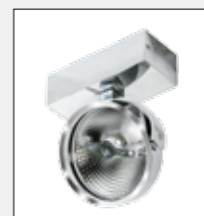

EXPOSED downlights

JERRY 1 40

EXPOSED DOWNLIGHTS