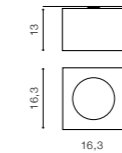

PAULO 2 230V LED 15W WITH DIM/ 16W NO DIM bulb included

GM4203-230V	LED ES 111 230V 2x16W (15W with dimer)
metal / aluminium	Azzardo LL 110161/52 – included
IP20	installation place
group energy label	inlet opening

COLOUR

- ☒ BLACK / ALUMINIUM (BK / ALU)
- ☒ WHITE / ALUMINIUM (WH / ALU)
- ☒ WHITE / WHITE (WH / WH)