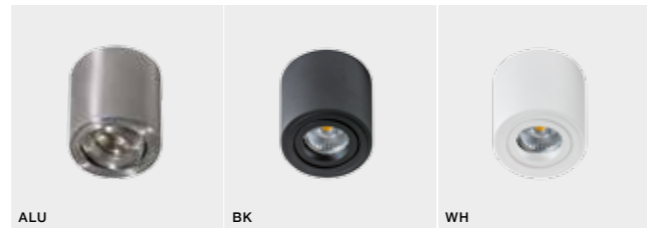

GM4000	connect GU10 1x Max.50W	
aluminium		
IP20	installation place	
group energy label	inlet opening	

COLOUR

- ALUMINIUM (ALU)
- BLACK (BK)
- WHITE (WH)
- CHROME (CH)

TILT 60° ROTATION 350°

MINI ELOY

Exposed downlights