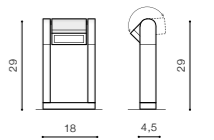

FRAME 70

bulb included

**PRODUCT CODE	LED 8W 800lm IP54	
aluminium		
IP54	installation place	
group energy label		

COLOUR

- DARK GRAY (DGR) - ** A-700-DGR
- BRIGHT GRAY (BGR) - ** A-700-BGR