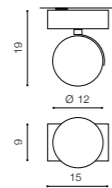

MAX 2 230V LED 15W WITH DIM/ 16W NO DIM

bulb included

GM4206 WH/BK	LED ES 111 230V 2x16W (15W with dimer)	
aluminium	Azzardo LL 110161/52 – included	
IP20	installation place	
group energy label	inlet opening	

COLOUR

☒ WHITE / BLACK (WH / BK)