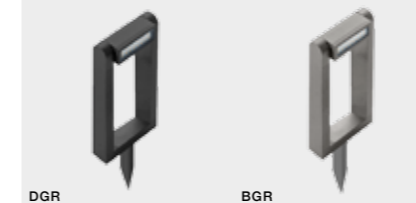

FRAME SPIKE

bulb included

**PRODUCT CODE	LED 8W 800lm IP54	
aluminium		
IP54	installation place	
group energy label		

COLOUR

- DARK GRAY (DGR) - ** A-414-DGR
- BRIGHT GRAY (BGR) - ** A-414-BGR