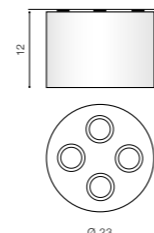

TILT 90°

* - EXPLANATION SHORTCUT PAGE 2 (E)