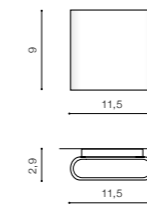

CREMONA M

bulb included

MAX-1016M	LED 6W 3000K 340lm
aluminium	
IP54	installation place
group energy label	EE 7

COLOUR

- DARK GRAY (DGR) – ** MAX-1016M-DGR
- WHITE (WH) – ** MAX-1016M-WH