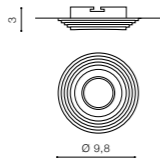

CH *

BIAGIO

bulb not included

NC571-CH	connect GU10 1x Max 50W - included
aluminum / glass	connect MR16 1x Max 50W (option)
IP44	installation place
group energy label	inlet opening Ø 6,5cm

COLOUR

- GOLD (GO)
- CHROME (CH)