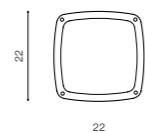

FANO SQUARE

bulb included ☒

MAX-1316S	LED 9W 3000K 750lm	
aluminium		
IP54	installation place	
group energy label		

COLOUR

☒ DARK GRAY (DGR)

TILT180°

FANO R

bulb included ☒

MAX-1316R	LED 9W 3000K 750lm	
aluminium		
IP54	installation place	
group energy label		

COLOUR

☒ DARK GRAY (DGR)

TILT180°

FONS

bulb not included ☐

GM1108	connect GU10 1x Max.50W	
metal / aluminium		
IP65	installation place	
group energy label	inlet opening	

COLOUR

☒ DARK GRAY (DGR)
☐ BRIGHT GRAY (BGR)