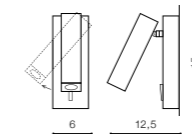

FARO

bulb included

SN-6326	LED 6W 420lm	
metal / aluminium	+ LED 3W 3000K 250LM	
IP20	installation place	
group energy label		

COLOUR

☐ SATIN NICKEL (NI)

ANGUS

bulb included

**PRODUCT CODE	LED 3W 3000K 250lm	
aluminium		
IP20	installation place	
group energy label		

COLOUR

☐ WHITE (WH) - ** SN-6408
☒ CHROME (CH) - ** SN-6409