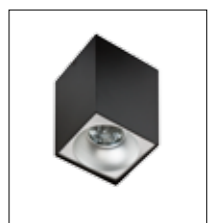

HUGO (BLACK) 12