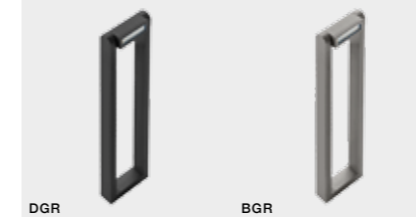

FRAME SPIKE

bulb included

**PRODUCT CODE	LED 8W 800lm IP54	
aluminium		
IP54	installation place	
group energy label		

COLOUR

- DARK GRAY (DGR) - ** A-414-DGR
- BRIGHT GRAY (BGR) - ** A-414-BGR