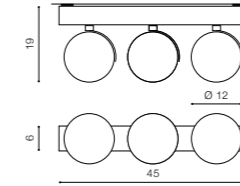

* - EXPLANATION SHORTCUT PAGE 2 (E)