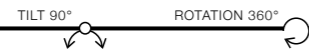

BK / ALU *

SIRO 1

bulb not included

GM2101	connect AR111 1x Max.50W (not inc.)
metal / aluminium	
IP20	installation place
group energy label	inlet opening Ø 14,5cm

COLOUR

- ALUMINIUM (ALU)
- BLACK / ALUMINIUM (BK / ALU)
- WHITE (WH)