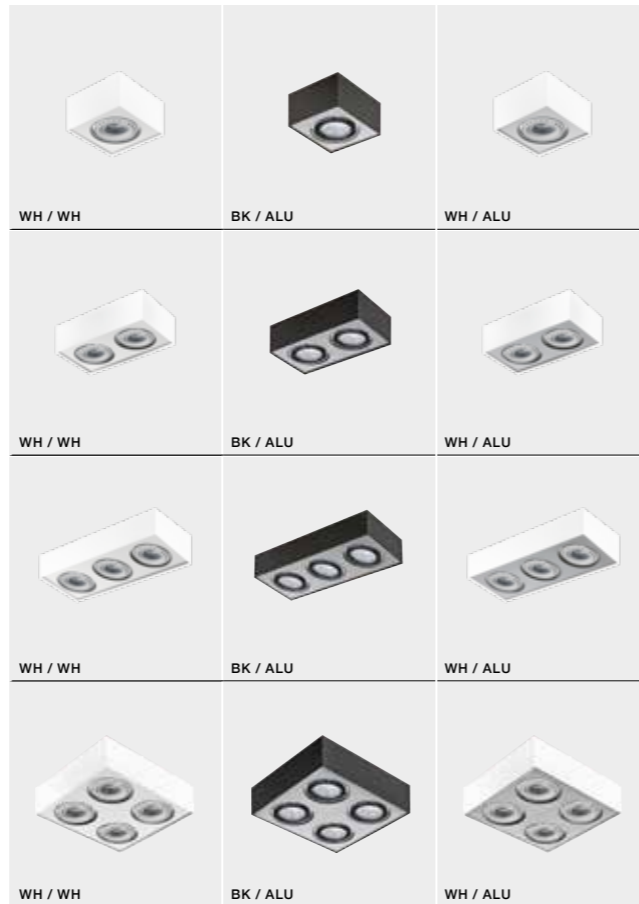

- BLACK / ALUMINIUM (BK / ALU)
- WHITE / ALUMINIUM (WH / ALU)
- WHITE / WHITE (WH / WH)

OPTION

WITH DIMMER

* - EXPLANATION SHORTCUT PAGE 2 (E)

PAULO 230V LED 15W WITH DIM/ 16W NO DIM

Exposed downlights

PAULO 4 PENDANT 230V LED 15W WITH DIM/ 16W NO DIM bulb included