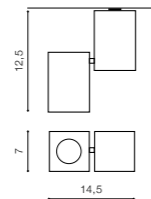

FLAVIO

Exposed downlights

FLAVIO

bulb not included

GM4102	connect GU10 1x Max.50W	
metal / aluminium		
IP20	installation place	
group energy label	inlet opening	

COLOUR

☒ WHITE / BLACK (WH / BK)

TILT 340°

FLAVIO 2

bulb not included

GM4202	connect GU10 2x Max.50W	
metal / aluminium		
IP20	installation place	
group energy label	inlet opening	

COLOUR

☒ WHITE / BLACK (WH / BK)

TILT 340°

* - EXPLANATION SHORTCUT PAGE 2 (E)

LALO

Exposed downlights

LALO 2

bulb not included

GM4201	connect GU10 2x Max.50W	
metal / aluminium		
IP20	installation place	
group energy label	inlet opening	

COLOUR

☒ WHITE / BLACK (WH / BK)

TILT 340°

LALO

bulb not included

GM4101	connect GU10 1x Max.50W	
metal / aluminium		
IP20	installation place	
group energy label	inlet opening	

COLOUR

☒ WHITE / BLACK (WH / BK)

TILT 340°