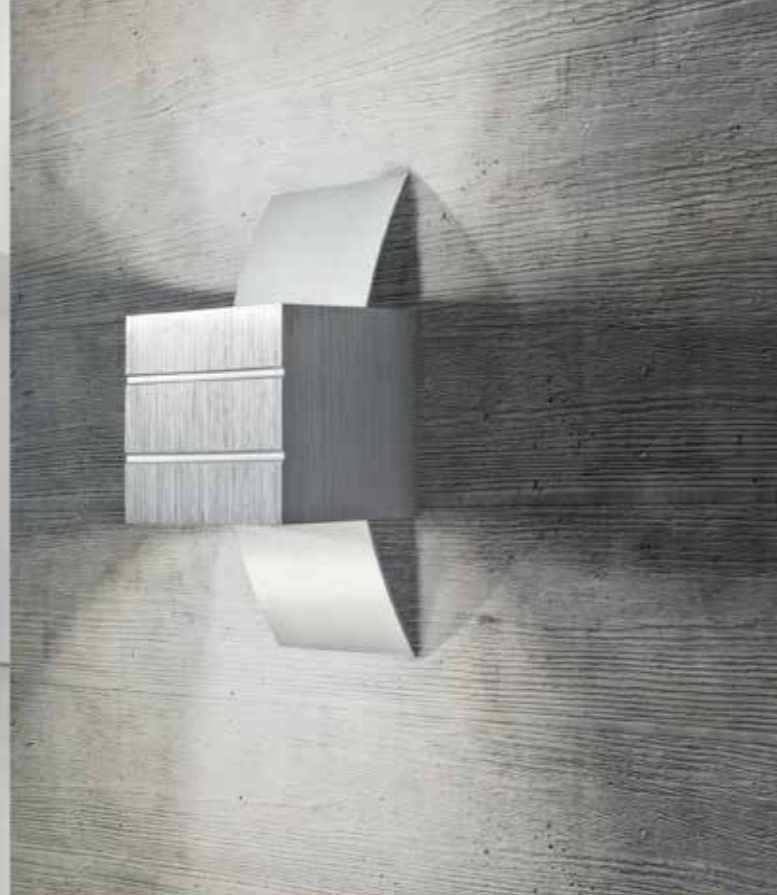

VIDAL

bulb not included ☒

GM1104	connect G9 1x Max.40W	
metal / aluminium		
IP20	installation place	
group energy label		

COLOUR

- ☐ ALUMINIUM (ALU)
- ☐ WHITE (WH)

* - EXPLANATION SHORTCUT PAGE 2 (E)