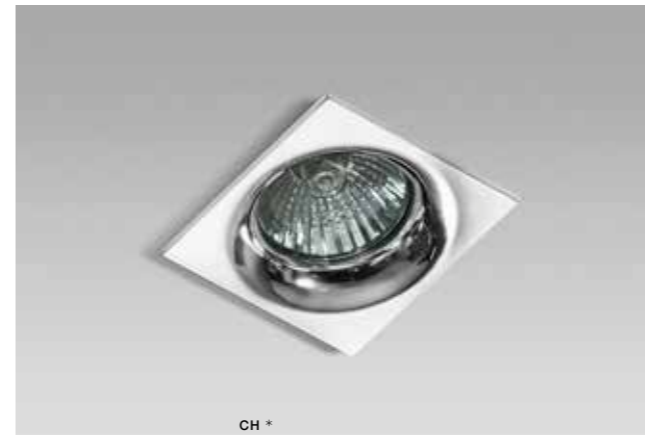

IVO SQUARE

Downlights

IVO SQUARE

bulb not included

GM2100	connect MR16 1x Max.50W - included
metal / aluminium	connect GU10 1x Max.50W (option)
IP20	installation place
group energy label	inlet opening Ø6cm

COLOUR

- CHROME (CH)
- WHITE (WH)