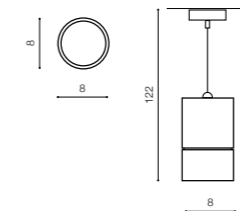

ARO

bulb not included ☒

GM4111 CH	connect GU10 1x Max. 50W	☒
aluminium		
IP54	installation place	☒
group energy label	inlet opening	

COLOUR

☒ CHROME (CH)

RAFFAEL

bulb not included ☒

NC2055	connect GU10 1x Max. 50W	☒
aluminium		
IP20	installation place	☒
group energy label	inlet opening	

COLOUR

- ☒ CHROME (CH)
- ☐ WHITE (WH)
- ☐ GOLD (GO)
- ☐ BRUSHED COPPER (BCO)