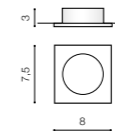

IVO 2 SQUARE

bulb not included

GM2100	connect MR16 2x Max.50W - included
metal / aluminium	connect GU10 2x Max.50W (option)
IP20	installation place
group energy label	inlet opening 6x14,5cm

COLOUR

- CHROME (CH)
- WHITE (WH)