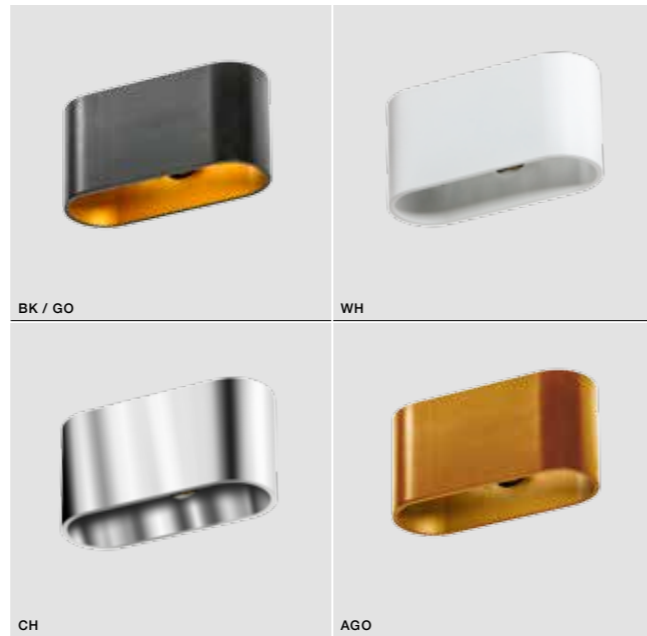

VEGA

bulb not included

GM1121	connect G9 1x Max. 40W	
metal / aluminium / glass		
IP20	installation place	
group energy label	inlet opening	

COLOUR

- BLACK / GOLD (BK / GO)
- WHITE (WH)
- CHROME (CH)
- ANODISED GOLD (AGO)