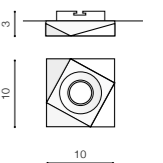

LORENZA

bulb not included

NC1777-WH	connect GU10 1x Max 50W - included
aluminium	connect MR16 1x Max 50W (option)
IP20	installation place
group energy label	inlet opening Ø 7,0cm

COLOUR

- ☐ WHITE MATT (WH)
- ☒ CHROME (CH)

* - EXPLANATION SHORTCUT PAGE 2 (E)

LORENZO

bulb not included

NC1778-W	connect GU10 1x Max 50W - included
aluminium	connect MR16 1x Max 50W (option)
IP20	installation place
group energy label	inlet opening Ø 7,0cm

COLOUR

- ☐ WHITE MATT (WH)
- ☒ CHROME (CH)