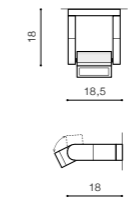

FRAME SPIKE

bulb included

**PRODUCT CODE	LED 8W 800lm IP54	
aluminium		
IP54	installation place	
group energy label		

COLOUR

- DARK GRAY (DGR) - ** A-414-DGR
- BRIGHT GRAY (BGR) - ** A-414-BGR