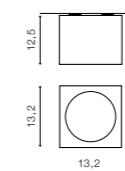

ALIX

bulb not included

GM4110	connect 1x QR111 MAX 50W	
aluminium	dimer driver 12V – included	
IP20	installation place	
group energy label	inlet opening	

COLOUR

- ☐ WHITE (WH)
- ☒ BLACK (BK)

ALEX

bulb not included

GM4112	connect 1x QR111 MAX 50W	
metal / aluminium	dimer driver 12V – included	
IP20	installation place	
group energy label	inlet opening	

COLOUR

- ☐ WHITE (WH)
- ☒ BLACK (BK)

WH

BK