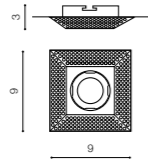

GO *

PIRAMIDE XL

bulb not included

NC1673SQ-G	connect GU10 1x Max 50W - included
aluminium / crystal	connect MR16 1x Max 50W (option)
IP20	installation place
group energy label	inlet opening Ø 7,0cm

COLOUR

- GOLD (GO)
- CHROME (CH)