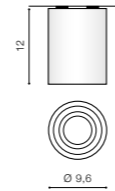

BROSS 2

bulb not included

GM4200	connect GU10 2x Max.50W	
metal / aluminium		
IP20	installation place	
group energy label	inlet opening	

COLOUR

- ☐ ALUMINIUM (ALU)
- ☒ BLACK / ALUMINIUM (BK / ALU)
- ☐ WHITE (WH)
- ☒ WHITE / ALUMINIUM (WH / ALU)
- ☐ CHROME (CH)
- ☒ WHITE / BLACK (WH/BK)
- ☐ BRIGHT GREY (BGR)