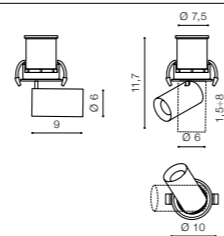

SANTOS

bulb included

** PRODUCT CODE	LED 12W 3000K 950lm	
aluminium		
IP20	installation place	
group energy label	inlet opening	

COLOUR

☐ WHITE (WH) - ** LM-9013

☒ BLACK (BK) - ** LM-9012