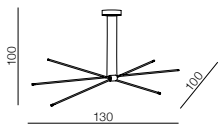

Jax pendant LED

AZ3135
LED 33W 1600lm 3000K
metal/silicone