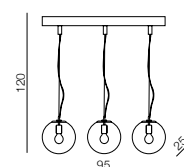

Iris 3 Line

AZ3103 (chrome)
E27 3x Max 40W only LED metal/glass