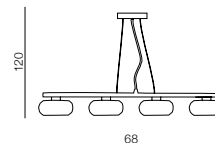

Rubic 4
AZ0493
G9 4x 40W
metal/chrome/acryl