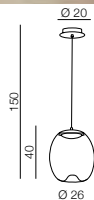

Amber milano 9

- 1** AZ3673 (chrome)
- 2** AZ3102 (clear)
- 3** AZ3134 (copper)

G9 9x 40W only LED
metal/chrome/glass

Helena A LED

AZ3341
(black)
LED 21W 1785lm 3000K
metal/brass/glass

Helena B LED

AZ3342
(black)
LED 14W 1190lm 3000K
metal/brass/glass