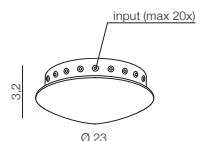

Ziko Base 20

- AZ3410 (black)

Max 20x input for Ziko meters
aluminium