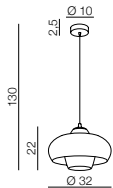

Valten 32

- 1 AZ3167 (chrome)
- 2 AZ3169 (black)

E27 1x Max 60W only LED
metal/glass