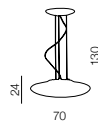

Pires 70

AZ0279
E27 5x 60W
metal/glass
chrome/white