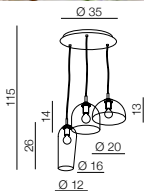

Blanca 3

- 1 AZ3336 (smoky)
- 2 AZ3338 (champagne)

E14 1xMax 40W only LED metal/glass