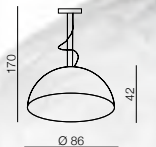

Decora XL

1. 1 AZ2159 (white)
   - 2 AZ2156 (black)
2. E27 1x MAX 100W
   metal/resin