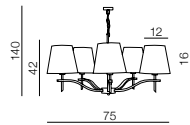

Princessa 5

AZ0724
E14 5x 40W
metal/chrome/
fabric