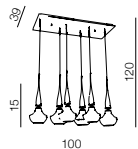

Tasos 6

- 1 AZ1883 (white)
- 2 AZ0262 (black)

E14 6x 25W
metal/chrome
glass/black/white