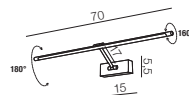

Davinci 70 LED

LED 12W 835lm 3000K RA>90
metal