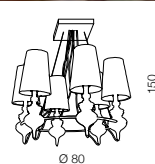

Baroco 6 pendant

AZ1379
BK (black)
E27 6x 50W
metal/fabric