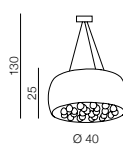

Caldo 40
AZ1002
5x G9 Only LED
metal/chrome/glass