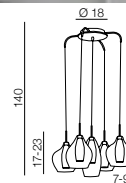

Amber milano 5

G9 5x 40W only LED
metal/chrome/glass