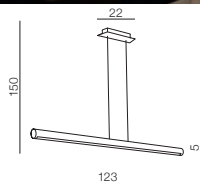

Albero LED

AZ2701
(natural exotic wood+black)
LED 50W 3500lm 3000K
wood/acrylic