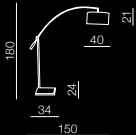

Bianca

300

Bianca

Togo

301

Togo

1. 1 AZ 1512 (white)
   - 2 AZ0021 (chrome/black)
2. E27 1x MAX 100W
   metal/marble