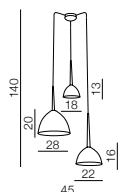

Eliza 3

AZ3333
(black)

E27 3xMax 60W only LED
metal/glass