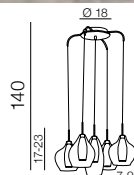

Amber milano 4

G9 5x 40W only LED
metal/chrome/glass