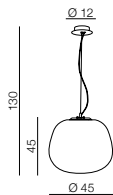

- **AZ3175** (white)
- **AZ3177** (smoky)
- **AZ3179** (gold)

E27 1x Max 60W only LED
metal/glass

● WHITE

● SMOKY

● GOLD

Felipe 30

AZ3181
(black/white)
E27 1x Max 40W only LED
metal/glass

Felipe 45