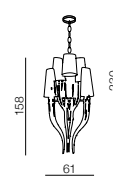

Diablo 3+3

- 1 AZ0173 (white)
- 2 AZ1417 (black)

12x E14 Only LED 11W metal/fabric