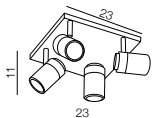

Noemie 4

AZ2557
(chrome)
GU10 Max 4x35W IP44
frosted glass