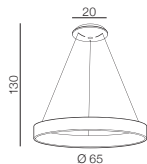

Silvam 65 pendant