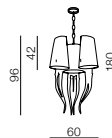

Diablo 3 big

- 1 AZ1232 (white)
- 2 AZ1344 (black)

6x E14 Only LED 11W metal/fabric