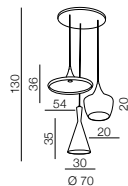

Mix

3x E27 MAX 60W
aluminium