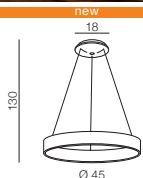

Silvam 65 pendant

LED

AZ3344

(natural wood)
LED 30W 3250lm 3000K
metal/wood