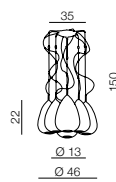

Mirage 6

AZ0157
E14 6x 40W
metal/glass
chrome/white