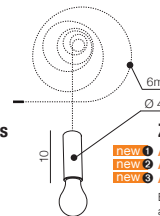

Ziko E27 3 meters

E27 Only Led Max 35W
aluminium

Ziko E27 6 meters

E27 Only Led Max 35W
aluminium