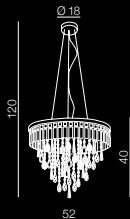

Kalabria

4

Kalabria

52

Kalabria

Salerno

5

Salerno

60

Salerno top