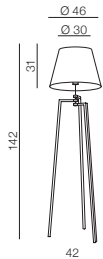

Tristan
LAMP BODY + SHADES
(black)
E27 1xMax 60W only LED
metal