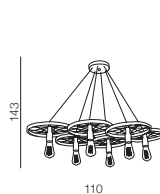

110

Ranch 6

AZ1650
(black)
6x E27 60W
metal