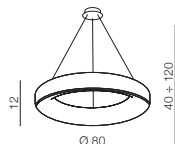

Sovana Pendant 80 CCT LED

LED 80W 2700-6500K 4000lm dimmable aluminium/acryl