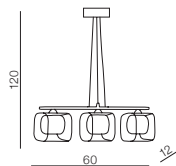

Testa

AZ0120
E27 1x 40W
metal/glass
chrome/white

Happy 1

Happy 4 top

Happy 3