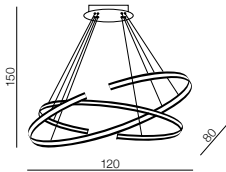

Alessia XL dimm LED

AZ3356
(black)
LED 100W 8500lm 3000K dimmable
metal/plastic