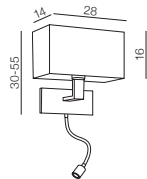

Martens Wall LED

- 1 AZ 1526 (white)
- 2 AZ 1558 (black)