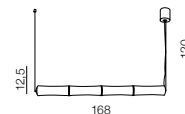

Bamboo 4 pendant

AZ1902
LED 96W 3000K 8160lm
acryl
dimmable