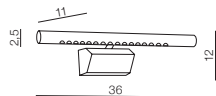

Lark LED

- 1 AZ1700 (antique)
- 2 AZ1699 (satin nickel)

LED 4,3W 260 lm 3000K aluminium IP20