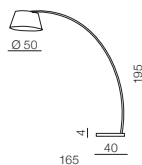

Olav

1. AZ1035 (white)
   - AZ1034 (black)
2. 1x E27 60W
   metal/fabric/acryl