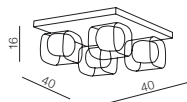

Happy 1

Happy 4 top