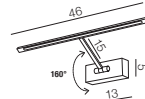

Monalisa 46 LED

LED 8W 275lm 3000K RA>90 metal