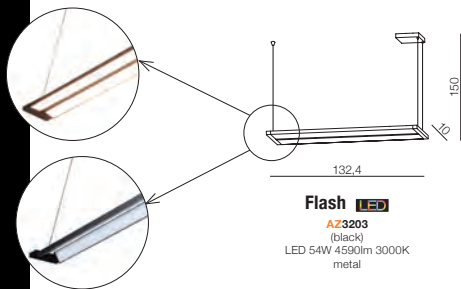

Flash

new 72