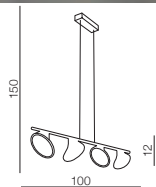

new 72

Ray

73

Ray **LED**
 ❶ **AZ1685** (chrome)
 ❷ **AZ1696** (satin nickel)
 LED 28W 1740lm 3000K
 aluminium IP20

❶ CHROME

❷ SATIN NICKEL

Clamor LED

AZ2696
 (black matt)
 LED integrated
 LED 40W 2800lm 3000K
 metal/acryl