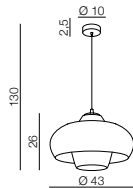

Sorel

AZ3343
(clear)
E27 1xMax 40W only LED
metal/wood/glass/brass

1 CHROME

2 BLACK

Valten 32

- 1 AZ3167 (chrome)
- 2 AZ3169 (black)

E27 1x Max 60W only LED
metal/glass

Valten 43