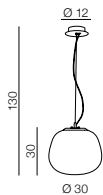

- **AZ3175** (white)
- **AZ3177** (smoky)
- **AZ3179** (gold)

E27 1x Max 60W only LED
metal/glass

● WHITE

● SMOKY

● GOLD

Felipe 30

AZ3181
(black/white)
E27 1x Max 40W only LED
metal/glass

Felipe 45