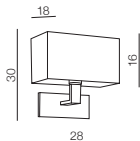

Martens Wall

- 1 AZ 1525 (white)
- 2 AZ 1556 (black)

E27 1x Max 60W
metal/ fabric