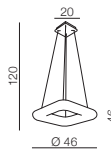

**Donut Square
Pendant CCT 46 LED**

AZ2666
LED integrated
LED 80W 6800lm
CCT 2700-6000K dimm
power dimmable
acryl