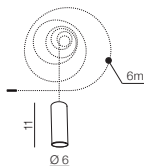

Ziko GU10 6 meters

1. AZ3412 (black)
2. GU10 1x Max 35W only LED aluminium

Ziko Base 1

- AZ3408 (black) aluminium