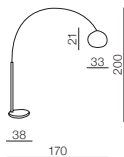

Tosca

298

Tosca