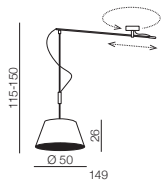

Malaga

LAMP BODY + NF SHADES

1x E27 MAX 60W
metal/fabric/acryl

Lamp bodies

+

Shades

=

Bodies + Shades