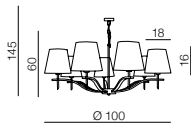

Princessa 7

AZ0725
E14 7x 40W
metal/chrome/
fabric