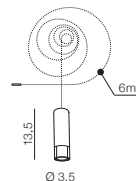

Ziko G9 6 meters

- 1 AZ2680 (black)
- new 2 AZ3458 (antique)

Max 1x G9 40W only LED
aluminium