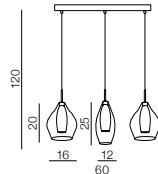

Amber milano 3

- **1** AZ2149 (chrome)
- **2** AZ3075 (clear)
- **3** AZ3078 (copper)

G9 3x 40W only LED
metal/chrome/glass