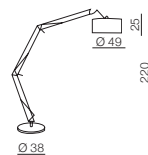

Ø 38

Bosse floor

- 1 AZ1028 (black)
- 2 AZ1040 (white)

E27 1x 60W
metal/fabric