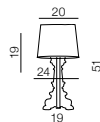

Bella II

AZ0713
(clear)
E27 1x 60W
acryl/metal

Bella

- **AZ0071** (black)
- **AZ0072** (clear)

E14 1x 40W
acryl/metal