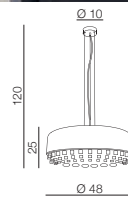

Tarant 48

AZ3162

(black)
E27 3x Max 60W only LED
metal/crystal