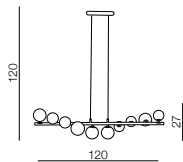

Sybilla 10 pendant

AZ2100
G9 10x Max 25W
metal/opal glass