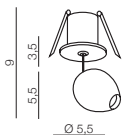

Ovum 1 Spot

AZ3093
(black)
LED 4,5W 220lm 3000K
aluminium