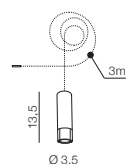

Ziko G9 3 meters

- 1 AZ2679 (black)
- new 2 AZ3457 (antique)

Max 1x G9 40W only LED
aluminium