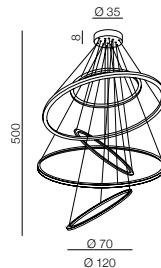

Wheel XXL LED

LED 190W 11400lm 3000K
metal/acrylic