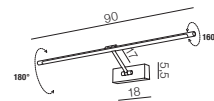

Davinci 90 LED

LED 16W 1200lm 3000K RA>90
metal