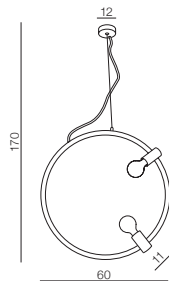

Stylo 8

G9 8x 40W
metal/glass