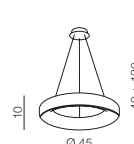

Sovana Pendant 45 CCT LED

LED 40W 2700-6500K 2200lm dimmable aluminium/acryl