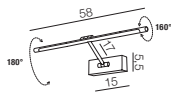

Davinci 58 LED

LED 10W 705lm 3000K RA>90
metal