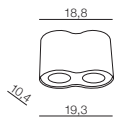

Neos 2

2x GU10 MAX 50W
bulb not included