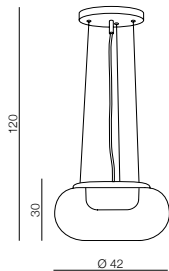

Galactic LED

1. AZ3160 (chrome)
   - AZ3161 (copper)
2. LED 18W 1530lm 3000K
   metal/glass

White Ball 20

White Ball 25

White Ball 30

White Ball 40

White Ball 50

1. AZ1329 (white)
2. E27 1x MAX.40W
   glass/metal chrome