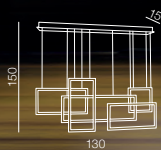

Quadratus LED

- ① AZ2850 (black)
- ② AZ2851 (white)