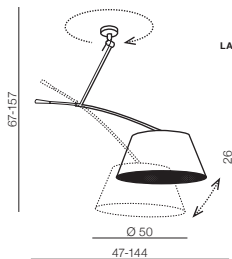

Barcelona
LAMP BODY + NF OR DS
SHADES
1x E27 MAX. 60W
metal/fabric/acryl