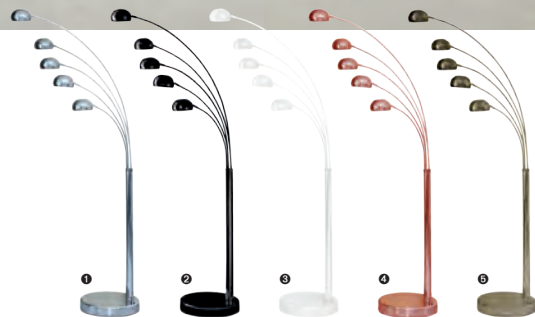

Palp

E14 5x 40W
metal/marble