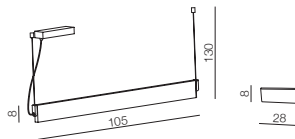

① WHITE

② WOOD

Norman XL LED

- ① AZ1685 (white)
- ② AZ1686 (wood)

LED 29W, 1740 lm
 aluminium

Norman White Wall M LED

AZ1683
 (white)
 LED 13W, 780 lm
 aluminium

Norman White Wall L LED