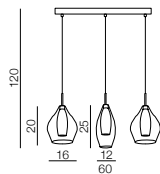

Amber milano 3

G9 3x 40W only LED
metal/chrome/glass