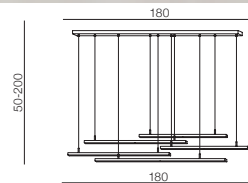

Opera WALL

63 new

1 BLACK

2 WHITE

Strange 1 LED
AZ3149 (black)
 LED 18W 1380lm 3000K
 aluminium/acryl

Strange 8 dimm LED
AZ3151 (black)
 LED 150W 9680lm
 3000K dimmable
 aluminium/acryl

Strange 44 dimm LED
AZ3183 (black)
 LED 80W 5280lm
 3000K dimmable
 aluminium/acryl