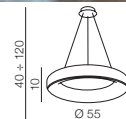

Sovana Pendant 55 CCT

LED