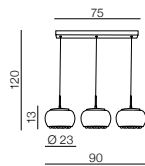

Ø 23

Burn 3 line

AZ2454
3x G9 Only LED
metal/glass