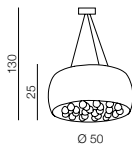

Caldo 50
AZ1003
6x G9 Only LED
metal/chrome/glass