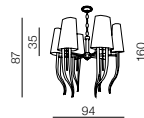

Diablo 6 big

- 1 AZ1389 WH (white)
- 2 AZ1390 BK (black)

12x E14 Only LED 11W metal/fabric