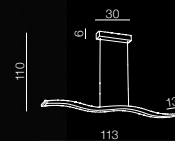

Bertone pendant LED

AZ 1290
(chrome)
1x LED 37W 2100 lm
acryl/metal