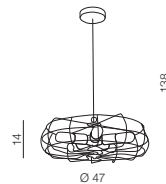

- 1 AZ1657 (black)
- 2 AZ1658 (white)

18x E27 60W
metal

1 CHROME

2 COPPER

**Krug**

- 1 AZ2112 (chrome)
- 2 AZ2113 (copper)

E27 1x 40W
aluminium

Fan Pendant