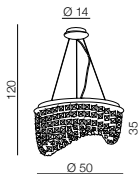

Carmen pendant

AZ1284
G9 6x 40W
crystal K9

AZ1663
(chrome)
G9 7x MAX 40W
aluminium