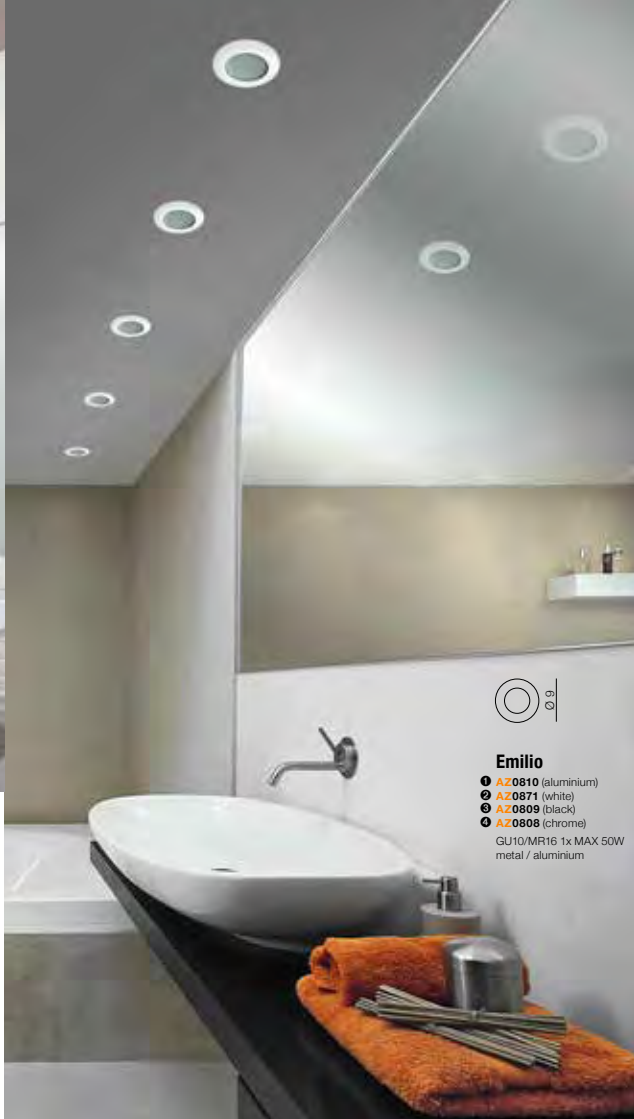

Emilio

GU10/MR16 1x MAX 50W
metal / aluminium