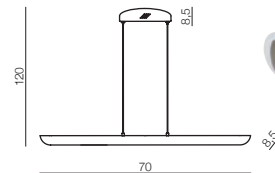

Ray

73

Ray **LED**
❶ **AZ1685** (chrome)
❷ **AZ1696** (satin nickel)
LED 28W 1740lm 3000K
aluminium IP20