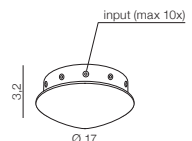

Ziko Base 1

aluminium

Ziko Base 10

Max 10x input for Ziko meters
aluminium