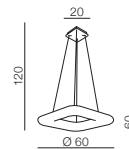

**Donut Square
Pendant CCT 60 LED**

AZ2667
LED integrated
LED 84W 7140lm
CCT 2700-6000K dimm
power dimmable
acryl