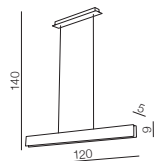

Laria LED

AZ2700
(natural exotic wood)
LED integrated Dimmable
LED UP 10W / LED DOWN 40W
3000lm 3000K
wood/acrylic