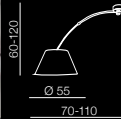

Selena

- 1 AZ1320 (white)
- 2 AZ1321 (black)

1x E27 Max 40W
satin nickel/fabric