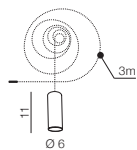

Ziko GU10 3 meters

1. AZ3411 (black)
2. GU10 1x Max 35W only LED aluminium