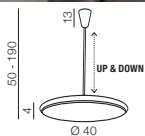

Saturnia 40 LED

LED 30W 1800lm
acryl/metal