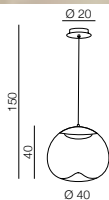

Helena A LED

AZ3341
(black)
LED 21W 1785lm 3000K
metal/brass/glass