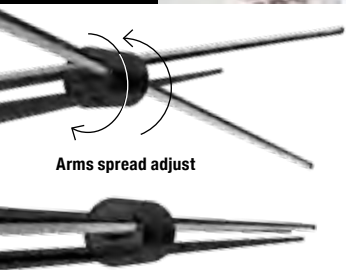

Arms spread adjust