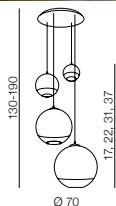

Silver Ball 4
Az2531
4x E27 60W
metal/chrome/glass