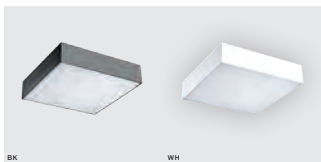

LED integrated

product code – look AZ	LED 20W 3000K RA₂90 1680lm	
acrylic/aluminium	LED 20W 4000K RA₂90 1760lm	
IP20	installation place	
group energy label		

COLOUR / NEW INDEX NO.

LED integrated

product code – look AZ	LED 50W 3000K RA₂90 4200lm	
acrylic/aluminium	LED 50W 4000K RA₂90 4400lm	
IP20	installation place	
group energy label		

COLOUR / NEW INDEX NO.