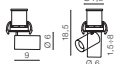

LUNA 15W DIM

Exposed downlights

LED integrated ☒

product code – look AZ	LED 15W 1270lm 3000K RA-90 dimm	LED
metal / aluminium		
IP20	installation place	
group energy label	inlet opening	

COLOUR / NEW INDEX NO.

☒ WHITE / BLACK (WH / BK) **AZ2828**

☒ BLACK / BLACK (BK / BK) **AZ2829**

TILT 90°
ROTATION 350°

LUNA 7W

Exposed downlights

LED integrated ☒

product code – look AZ	LED 7W 595lm 3000K	LED
aluminium		
IP20	installation place	
group energy label	inlet opening	

COLOUR / NEW INDEX NO.

☒ WHITE / BLACK (WH / BK) **AZ3396**

☒ BLACK / BLACK (BK / BK) **AZ3397**

TILT 90°
ROTATION 350°