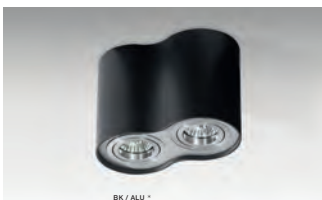

BK / ALU *

BROSS 2

bulb not included ☒

metal / aluminium

IP20 installation place ☐

group energy label ☐

COLOUR / NEW INDEX NO.