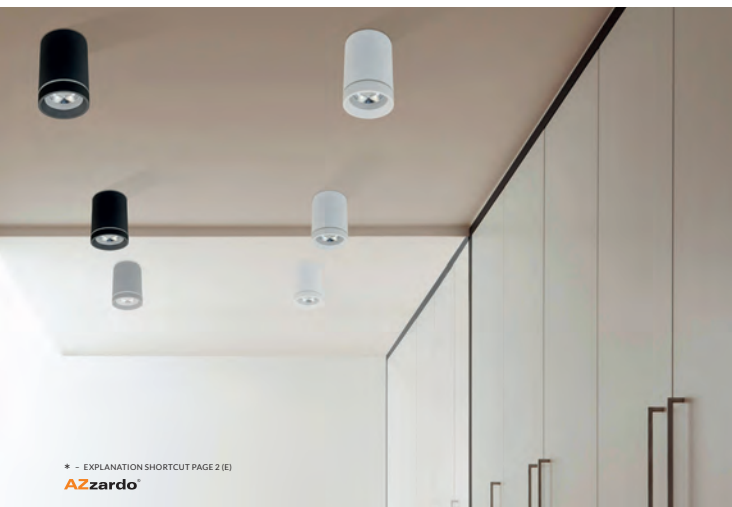

BILL

Exposed downlights

BK *

BILL 10W

LED integrated ☒

product code - look AZ	LED 10W 850lm 4000K	LED
aluminium		
IP20	installation place	☒
group energy label ☒		

COLOUR / NEW INDEX NO.

1. ☐ WHITE (WH) **AZ3375**
   ☒ BLACK (BK) **AZ3376**

WH

BK

LINA

Exposed downlights

BK *

LINA

LED integrated ☒

product code - look AZ	LED 2W 170lm 3000K	LED
aluminium		
IP20	installation place	☒
group energy label ☒	inlet opening	☒ Ø 5cm

COLOUR / NEW INDEX NO.

1. ☒ BLACK (BK) **AZ2708**

TILT 90°   ROTATION 360°