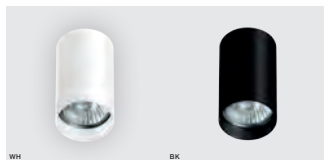

MINI ROUND

bulb not included	
product code – look AZ	LED connect GU10 1x Max 50W
aluminium	
IP20	installation place
group energy label	

COLOUR / NEW INDEX NO.

	WHITE (WH)	AZ1706
	BLACK (BK)	AZ1781
	CHROME (CH)	AZ1707

WH

BK

CH

MINI SQUARE

bulb not included	
product code – look AZ	LED connect GU10 1x Max 50W
metal / aluminium	
IP20	installation place
group energy label	

COLOUR / NEW INDEX NO.

	WHITE (WH)	AZ1381
	BLACK (BK)	AZ1382

WH

BK