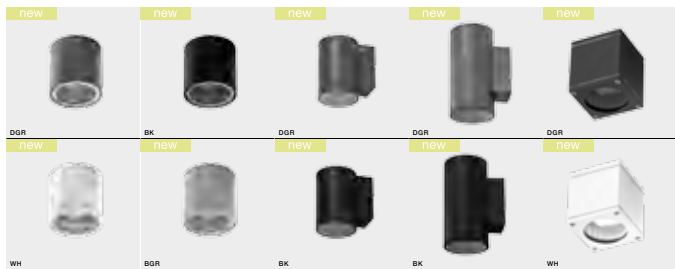

JOE TUBE

bulb not included

product code – look AZ	LED GU10 1x MAX 35W
metal / glass	
IP54	installation place
group energy label	

COLOUR / NEW INDEX NO.

JOE WALL 1

bulb not included

product code – look AZ	LED GU10 1x MAX 35W
metal / glass	
IP54	installation place
group energy label	

COLOUR / NEW INDEX NO.

- DARK GREY (DGR) **AZ3317**
- BLACK (BK) **AZ3318**

JOE WALL 2

bulb not included

product code – look AZ	LED GU10 2x MAX 35W
metal / glass	
IP54	installation place
group energy label	

COLOUR / NEW INDEX NO.

- DARK GREY (DGR) **AZ3319**
- BLACK (BK) **AZ3320**

JOE SQUARE

bulb not included

product code – look AZ	LED GU10 1x MAX 35W
metal / glass	
IP54	installation place
group energy label	

COLOUR / NEW INDEX NO.

- DARK GREY (DGR) **AZ3323**
- WHITE (WH) **AZ3324**