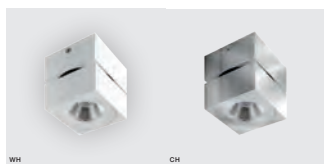

DIADO

Exposed downlights

CH *

WH

CH

DIADO

LED integrated ☒

product code – look AZ	LED 5W 3000K RA>80	LED
aluminium	360 lm	
IP20	installation place	☒
group energy label ☒		

COLOUR / NEW INDEX NO.

1. ☐ MATT WHITE (WH) **AZ1454**
   ☐ CHROME (CH) **AZ1453**

TLT 90°   ROTATION 360°

SCORPIO

Exposed downlights

BK *

CH

WH

BK

SCORPIO

LED integrated ☒

product code – look AZ	LED 10W 3000K RA>80	LED
aluminium	850 lm	
IP20	installation place	☒
group energy label ☒		

COLOUR / NEW INDEX NO.

1. ☐ CHROME (CH) **AZ1452**
   ☐ WHITE (WH) **AZ1618**
   ☒ BLACK CHROME (BK) **AZ2952**

TLT 60°   ROTATION 360°