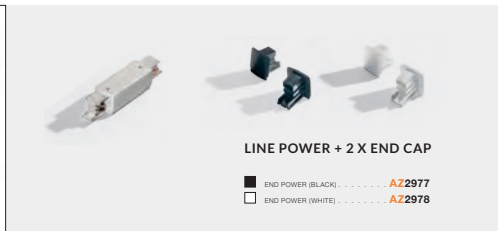

product code – look AZ	LED 12W 1020lm 3000K	LED integrated ☒
aluminium		LED
IP20	installation place	☒
group energy label		

COLOUR / NEW INDEX NO.

- ☐ WHITE (WH) **AZ3488**
- ☐ BLACK (BK) **AZ3489**

product code – look AZ	LED 12W 1020lm 3000K	LED integrated ☒
aluminium		LED
IP20	installation place: Track Electric 3 Line	☒
group energy label		

COLOUR / NEW INDEX NO.

- ☐ WHITE (WH) **AZ3490**
- ☐ BLACK (BK) **AZ3491**

TRACK SET (1m, 1.5m, 2m)
WITH THE END POWER
+ END CAP (ALL INCLUDED)

TRACKS (1m, 1.5m, 2m)

TRACK ELECTRIC 3 LINE

LINE POWER + 2 X END CAP

MINI SIMPLE CONNECTION

CORNER CONNECTORS