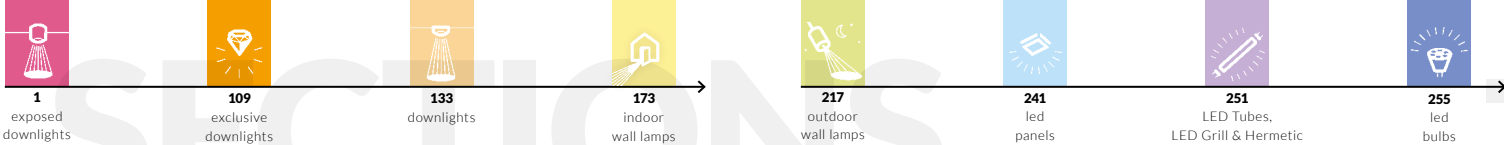

NAME

product code – look AZ	connect MR16 1x Max.50W (incl.)	bulb included ☒
metal / aluminium	connect GU10 1x Max.50W (opt.)	
IP20	installation place	
group energy label	inlet opening	☐ ø5cm

COLOUR / NEW INDEX NO.

☐ WHITE (WH)	AZ2222
☐ BLACK (BK)	AZ3333
☐ CHROME (CH)	AZ4444

bulb type

- 2D bulb
- PL-L
- T5
- E14
- E27
- G24
- G9
- AR111
- ES111 230V
- MR16
- GU10
- LED

number of bulbs

- maximum lamp watt (W)
- not included in the price of the purchased lamp

installation place

- ceiling surface mounted
- wall surface mounted
- pendant

the shape and size of the inlet opening (dimensions are in centimeters)

- round hole (5cm)
- square hole (5cm)
- rectangular hole (5cm)

technical drawing view (dimensions are in centimeters)

- side view
- top view
- range of adjustment of the reflector
- reflector tilt
- reflector rotation

READING INTRODUCTION

A product name	B product code Where to find? Product codes are written after each color	C material Material for Bodylamp & Shapes	D protection class degree of protection for electrical devices against dust, moisture and water IP66 protection against ingress of dust, protection against powerful water jets or splashing of water from any direction IP54 protection against the ingress of dust in quantities that would interfere with operation, protection against drops of rain falling at any angle IP44 protection against solid objects (fine tools and wires to 1 mm), protection against drops falling at any angle from all sides (rain) IP20 protection against accidental touch, lack of security moisture	E group energy label see detailed information on page 264 - E1 picture page 264 A - E2 picture page 264 B - E3 picture page 264 C - E4 picture page 264 D - E5 picture page 264 E - E6 picture page 264 F - E7 picture page 264 G - E8 picture page 264 H	F colour - BK - BLACK - BCH - BLACK CHROME - WH - WHITE - CH - CHROME - AL - ALUMINIUM - GO - GOLD - AG - ANTIQUE GOLD - BR - BROWN - CO - CONCRETE - COO - COPPER - ST - STEEL - AM - AMBER - OL - OLIVE - CHA - CHAMPAGNE - AST - ANODISED STEEL - AGO - ANODISED BROWN - ACO - ANODISED GOLD - ACC - ANODISED COPPER	G other information - bulb included - bulbnot included - LED integrated	H bulb type 2D bulb - PL-L - T5 - E14 - E27 - G24 - G9 - AR111 - ES111 230V - MR16 - GU10 - LED number of bulbs maximum lamp watt (W) not included in the price of the purchased lamp	I Installation - ceiling surface mounted - wall surface mounted - pendant the shape and size of the inlet opening (dimensions are in centimeters) - round hole (5cm) - square hole (5cm) - rectangular hole (5cm)	J dimensional drawing technical drawing view (dimensions are in centimeters) - side view - top view - range of adjustment of the reflector - reflector tilt - reflector rotation