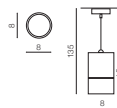

COLOUR / NEW INDEX NO.

- ☐ CHROME (CH) **AZ1624**
- ☐ WHITE (WH) **AZ1623**
- ☐ GOLD (GD) **AZ1625**
- ☐ BRUSHED COPPER (BCD) **AZ1626**
- ☐ BLACK (BK) **AZ3497**