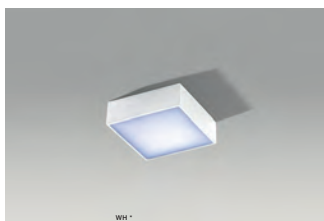

FALCO 12 3000K/4000K

Exposed downlights

FALCO 12 3000K

LED integrated ☒

product code – look AZ	LED 12W 1020lm 3000K	LED
acryl / aluminium		
IP20	installation place	☒
group energy label		☒

COLOUR / NEW INDEX NO.

1. ☐ WHITE (WH) **AZ2780**
   ☒ BLACK (BK) **AZ2782**