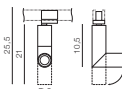

COLOUR / NEW INDEX NO.

- ☒ BLACK (BK) **AZ2924**
- ☐ WHITE (WH) **AZ2925**

BK