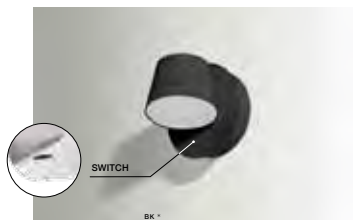

RAMONA 1 SWITCH

LED integrated

product code – look AZ	LED 6W 3000K 500lm	LED
aluminium		
IP20	installation place	
group energy label		

COLOUR / NEW INDEX NO.

- ☐ SAND WHITE (WH) **AZ2566**
- ☒ SAND BLACK (BK) **AZ2565**