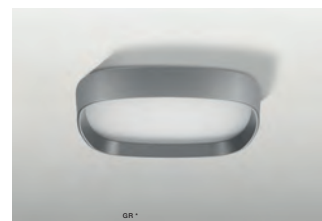

PIENZA DIMM 4000K

LED integrated ☒

product code – look AZ	LED 24W 1900lm 4000K dimm	LED
acryl / aluminium		
IP20	installation place	☒
group energy label		☒

COLOUR / NEW INDEX NO.

1. ☐ WHITE (WH) **AZ2718**
   ☐ GREY (GR) **AZ2720**
   ☒ BLACK (BK) **AZ2722**