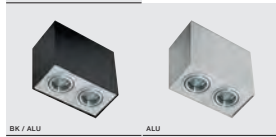

BK / BK

* - EXPLANATION SHORTCUT PAGE 2 (E)

ELOY

bulb not included

metal / aluminium

IP20 installation place

group energy label

COLOUR / NEW INDEX NO.

ELOY 2

bulb not included

metal / aluminium

IP20 installation place

group energy label

COLOUR / NEW INDEX NO.