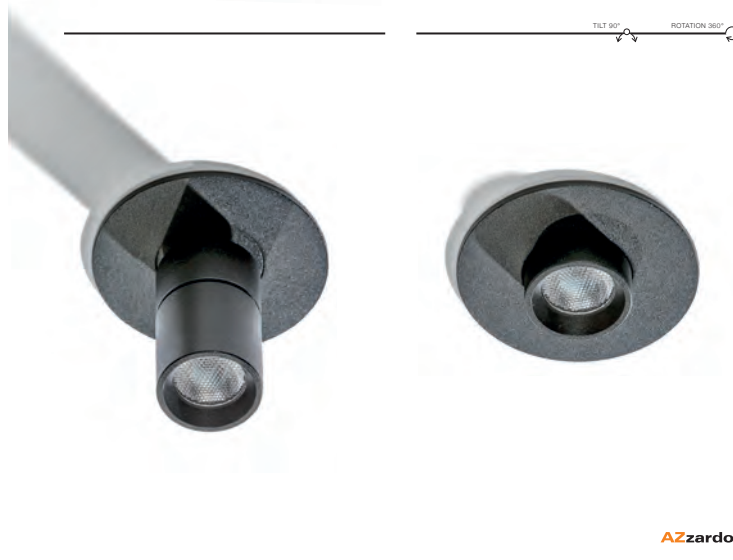

BILL

Exposed downlights

BK *

BILL 10W

LED integrated ☒

product code - look AZ	LED 10W 850lm 4000K	LED
aluminium		
IP20	installation place	☒
group energy label ☒		

COLOUR / NEW INDEX NO.

1. ☐ WHITE (WH) **AZ3375**
   ☒ BLACK (BK) **AZ3376**

WH

BK

LINA

Exposed downlights

BK *

LINA

LED integrated ☒

product code - look AZ	LED 2W 170lm 3000K	LED
aluminium		
IP20	installation place	☒
group energy label ☒	inlet opening	☒ Ø 5cm

COLOUR / NEW INDEX NO.

1. ☒ BLACK (BK) **AZ2708**

TILT 90°   ROTATION 360°