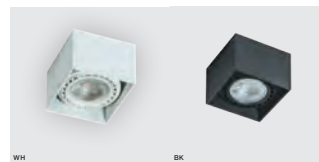

ECO ALIX

bulb not included

product code – look AZ	connect 1x ES111 MAX 50W or ADAP111 + GU10 Max 40W	
aluminium		
IP20	installation place	
group energy label		

COLOUR / NEW INDEX NO.

- ☐ WHITE (WH) **AZ1836**
- ☐ BLACK (BK) **AZ1837**

ECO ALEX

bulb not included

product code – look AZ	connect 1x ES111 MAX 50W or ADAP111 + GU10 Max 40W	
aluminium		
IP20	installation place	
group energy label		

COLOUR / NEW INDEX NO.

- ☐ WHITE (WH) **AZ1835**
- ☐ BLACK (BK) **AZ1834**