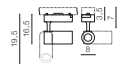

COLOUR / NEW INDEX NO.