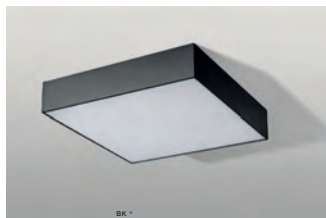

MONZA II S 40 3000K/ 4000K DIMM

LED integrated ☒

product code – look **AZ** LED 46W 4508lm 3000K DIMM acrylic / aluminium **LED**

IP20 installation place ☐

group energy label ☐

COLOUR / NEW INDEX NO.