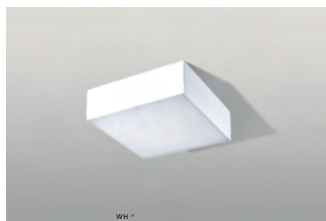

MONZA S 22 3000K/ 4000K

LED integrated

product code – look AZ	LED 20W 3000K RA₂90 1680lm	
acrylic/aluminium	LED 20W 4000K RA₂90 1760lm	
IP20	installation place	
group energy label		

COLOUR / NEW INDEX NO.