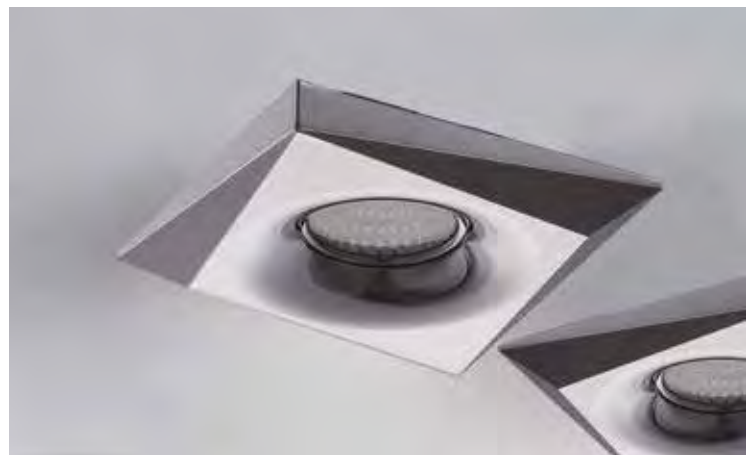

Ø 9,6

* - EXPLANATION SHORTCUT PAGE 2 (E)

CH

WH-MATT *

LORENZO

bulb not included

product code – look AZ	connect GU10 1x Max 50W
aluminium	
IP20	installation place
group energy label	inlet opening Ø 7,0cm

COLOUR / NEW INDEX NO.