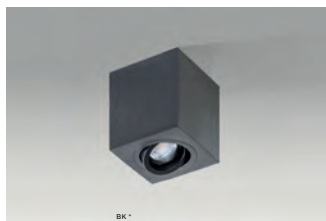

BRANT SQUARE

Exposed downlights

BK *

BRANT SQUARE

bulb not included

product code – look AZ	LED connect GU10 1x Max 50W
metal / aluminium	
IP20	installation place
group energy label	

COLOUR / NEW INDEX NO.

1. ☐ WHITE (WH) **AZ2824**
   ☐ BLACK (BK) **AZ2825**

TLT 90°