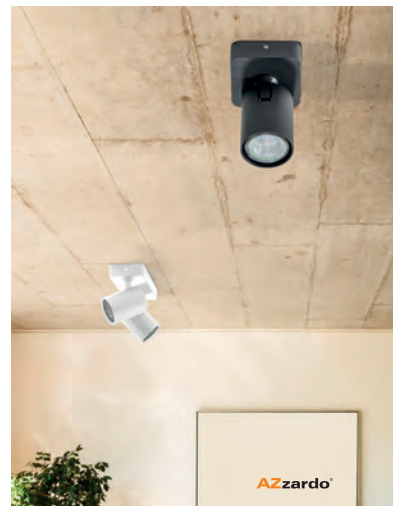

EREBUS TRACK

bulb not included

product code – look AZ	LED GU10 1xMax 35W
aluminium	
IP20	installation place: Track Electric 3 Line
group energy label	

COLOUR / NEW INDEX NO.

- ☐ WHITE (WH) **AZ3390**
- ☐ BLACK (BK) **AZ3391**

EREBUS TUBE

TUBE 14

- ☐ WHITE (WH) **AZ3383**
- ☐ BLACK (BK) **AZ3384**
- ☐ GOLD (GO) **AZ3385**

TUBE 21

- ☐ WHITE (WH) **AZ3386**
- ☐ BLACK (BK) **AZ3387**
- ☐ GOLD (GO) **AZ3388**

EXO 1

bulb not included

product code – look AZ	LED connect GU10 1x Max 35W
aluminium	
IP20	installation place
group energy label	

COLOUR / NEW INDEX NO.

- ☐ BLACK (BK) **AZ3193**
- ☐ WHITE (WH) **AZ3194**

EXO 2

bulb not included

product code – look AZ	LED connect GU10 2x Max 35W
aluminium	
IP20	installation place
group energy label	

COLOUR / NEW INDEX NO.

- ☐ BLACK (BK) **AZ3195**
- ☐ WHITE (WH) **AZ3196**