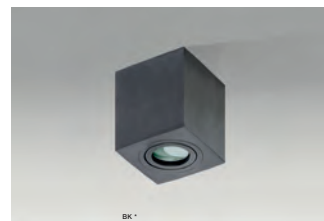

BK *

BRANT SQUARE IP44

bulb not included

product code – look AZ	LED connect GU10 1x Max 50W
metal / aluminium	
IP44	installation place
group energy label	

COLOUR / NEW INDEX NO.

1. ☐ WHITE (WH) **AZ2822**
   ☐ BLACK (BK) **AZ2878**