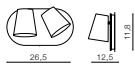

LED integrated

product code – look AZ	LED 2X 6W 3000K 500lm	LED
aluminium		
IP20	installation place	
group energy label		

COLOUR / NEW INDEX NO.

- ☐ WHITE (WH) **AZ2429**