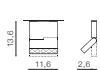

COLOUR / NEW INDEX NO.

- ☐ WHITE (WH) **AZ3488**
- ☐ BLACK (BK) **AZ3489**

LEON 5 TRACK