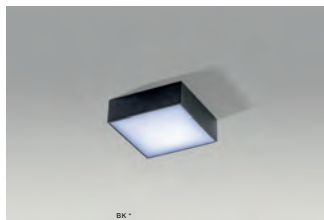

FALCO 12 4000K

LED integrated ☒

product code – look AZ	LED 12W 1020lm 4000K	LED
acryl / aluminium		
IP20	installation place	☒
group energy label		☒

COLOUR / NEW INDEX NO.

1. ☐ WHITE (WH) **AZ2781**
   ☒ BLACK (BK) **AZ2783**