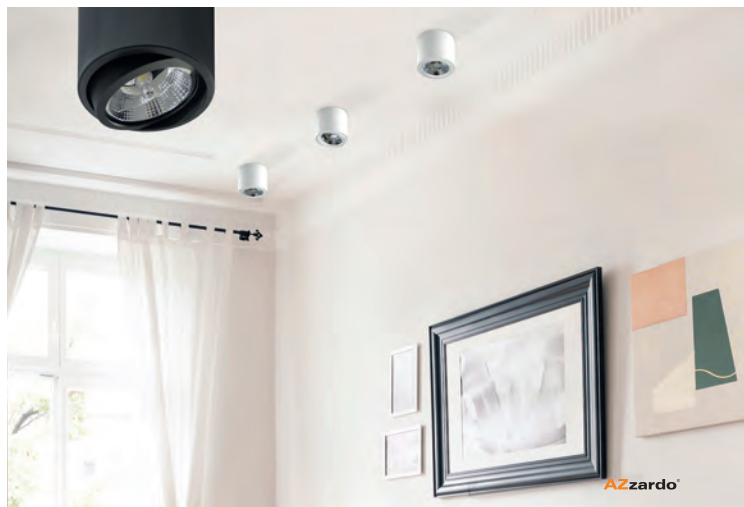

bulb not included

product code – look AZ	LED ES111 1x Max 35W
aluminium	
IP20	installation place
group energy label	

COLOUR / NEW INDEX NO.

- ☐ WHITE (WH) **AZ3492**
- ☐ BLACK (BK) **AZ3493**
- ☐ BLACK CHROME (BK) **AZ3494**
- ☐ CHROME (CH) **AZ3495**
- ☐ ANTIQUE GOLD (AG) **AZ3496**

bulb not included

product code – look AZ	LED connect 1x ES111 MAX 50W
aluminium	or ADAP111 + GU10 Max 50W
IP20	installation place
group energy label	

COLOUR / NEW INDEX NO.

- ☐ WHITE (WH) **AZ3541**
- ☐ BLACK (BK) **AZ3540**