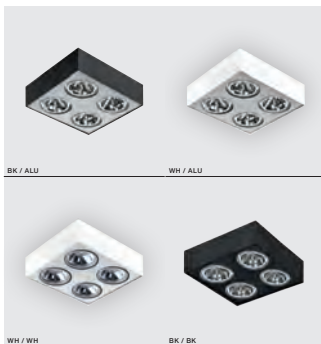

* – EXPLANATION SHORTCUT PAGE 2 (E)