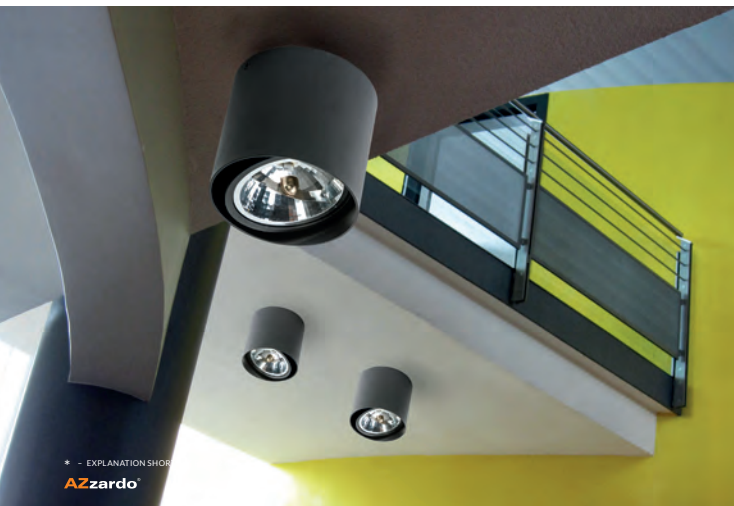

Ø 13

TILT 40°

ROTATION 350°

WH *

ALEX

bulb not included

product code – look AZ	connect 1x QR111 MAX 50W
metal / aluminium	dimer driver 12V – included
IP20	installation place
group energy label	

COLOUR / NEW INDEX NO.