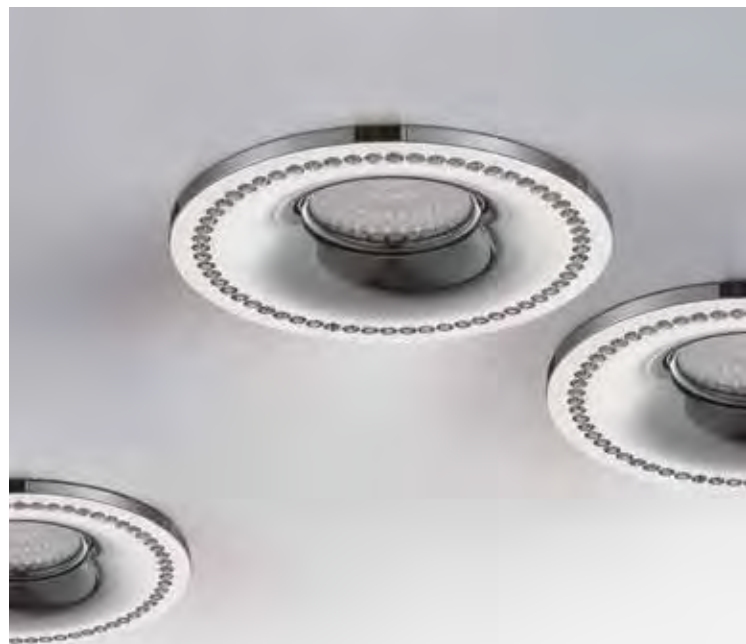

SIMON ROUND

bulb not included

product code – look AZ	connect GU10 1x Max 50W
aluminium / crystal	
IP20	installation place
group energy label	inlet opening Ø 6 cm

COLOUR / NEW INDEX NO.

☐ WHITE MATT (WH)	..... AZ1473
☐ CHROME (CH)	..... AZ1614
☐ BLACK CHROME (BK)	..... AZ1613

SIMON SQUARE

bulb not included

product code – look AZ	connect GU10 1x Max 50W
aluminium / crystal	
IP20	installation place
group energy label	inlet opening Ø 9.8 cm

COLOUR / NEW INDEX NO.