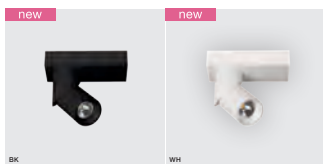

SANTOS EXPOSED

Exposed downlights

product code – look AZ	LED 12W 1020lm 3000K	LED integrated ☒
aluminium		LED
IP20	installation place	☒
group energy label		

COLOUR / NEW INDEX NO.

- ☐ WHITE (WH) **AZ3508**
- ☐ BLACK (BK) **AZ3509**

* - EXPLANATION SHORT CUT PAGE 2 (P. 6)

AZzardo

RAFFAEL

Exposed downlights

product code – look AZ	LED connect GU10 1x Max 50W	bulb not included ☒
aluminium		
IP20	installation place	☒
group energy label		

COLOUR / NEW INDEX NO.

- ☐ CHROME (CH) **AZ1624**
- ☐ WHITE (WH) **AZ1623**
- ☐ GOLD (GD) **AZ1625**
- ☐ BRUSHED COPPER (BCD) **AZ1626**
- ☐ BLACK (BK) **AZ3497**

AZzardo