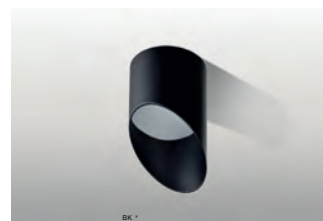

MOMO 8 3000K

LED integrated

product code – look AZ	LED 6W 3000K RA>90 500lm	
aluminium		
IP20	installation place	
group energy label		

COLOUR / NEW INDEX NO.

☐ WHITE (WH) **AZ2278**

☒ BLACK (BK) **AZ2279**