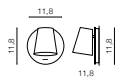

RAMONA 2 SWITCH