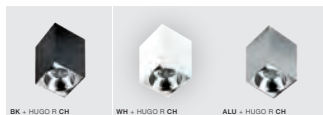

COLOUR / NEW INDEX NO.

- ☐ ALUMINIUM (ALU) **AZ0828**
- ☐ BLACK (BK) **AZ0826**
- ☐ WHITE (WH) **AZ0827**