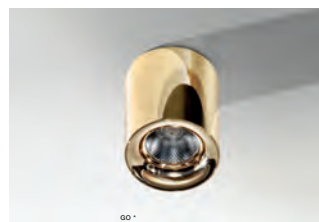

* – EXPLANATION SHORTCUT PAGE 2 (E)

MANE

Exposed downlights

GO *

MANE

LED integrated

product code – look AZ	LED 10W 850lm 3000K RA-90	LED
aluminium		
IP20	installation place	<input checked="" type="checkbox"/>
group energy label		