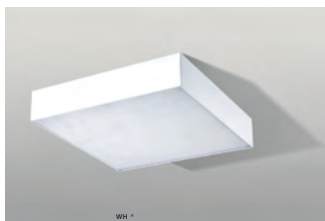

MONZA S 40 3000K/ 4000K

LED integrated

product code – look AZ	LED 50W 3000K RA₂90 4200lm	
acrylic/aluminium	LED 50W 4000K RA₂90 4400lm	
IP20	installation place	
group energy label		

COLOUR / NEW INDEX NO.