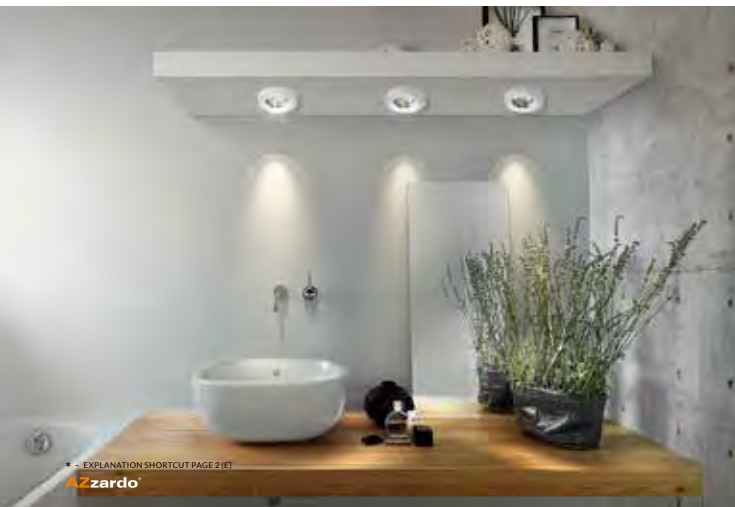

2,5

g

GO*

ERIKA

bulb not included

product code – look AZ	connect GU10 1x Max 50W
crystal / aluminium	
IP20	installation place
group energy label	inlet opening
	\varnothing 6,6,8cm

COLOUR / NEW INDEX NO.

 GOLD (GO) **AZ2776**