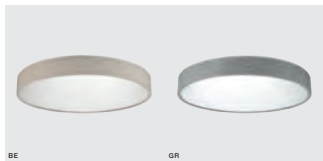

5,2

38

* – EXPLANATION SHORTCUT PAGE 2 (E)

COLLODI 48 CCT

Exposed downlights

GR *

BE

GR