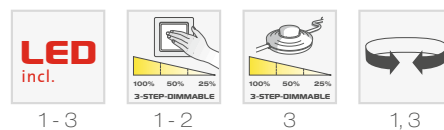

CAVI

light grey/dark grey
metal/plastic