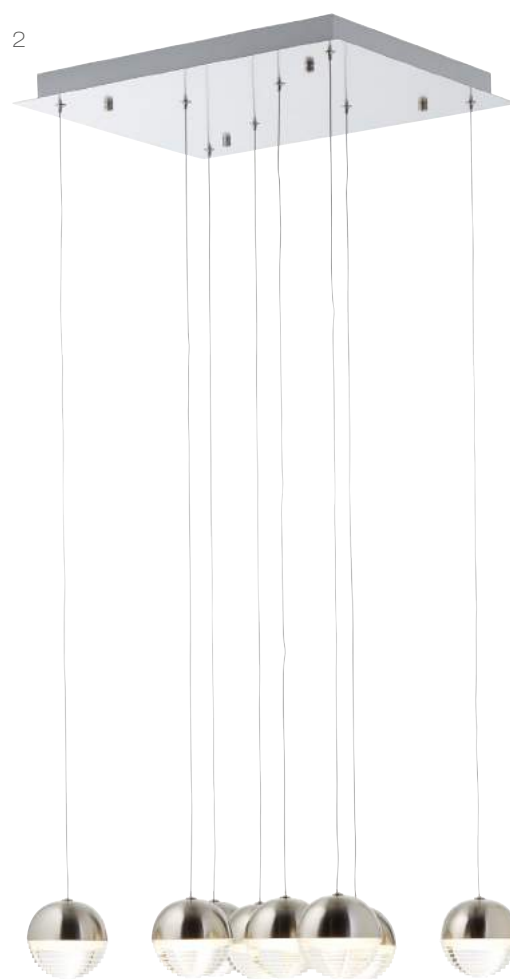

2000
LUMEN

2