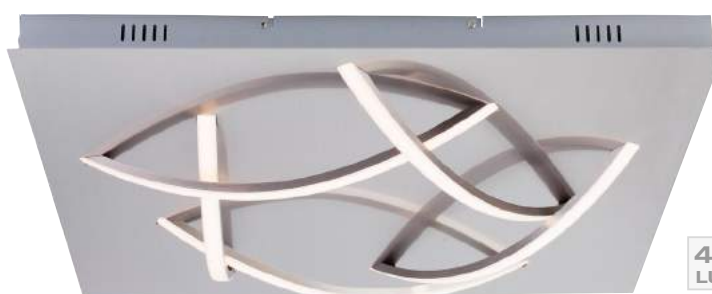

**4000
LUMEN**

No.	Art. No.	Measurements (mm)	Bulb	Watt	Lumen	Kelvin	EEC	Spares ↗	SC
1	G90322/68	620 x 140 x 105mm	LED integr.	2 x 10W	2 x 800LM	3000K	A	-	☐
2	G90344/68	670 x 220 x 98mm	LED integr.	3 x 10W	3 x 800LM	3000K	A	98583/00	☐
3	G90345/68	660 x 270 x 110mm	LED integr.	4 x 10W	4 x 800LM	3000K	A	98584/00	☐
4	G90346/68	680 x 680 x 110mm	LED integr.	5 x 10W	5 x 800LM	3000K	A	98585/00	☐