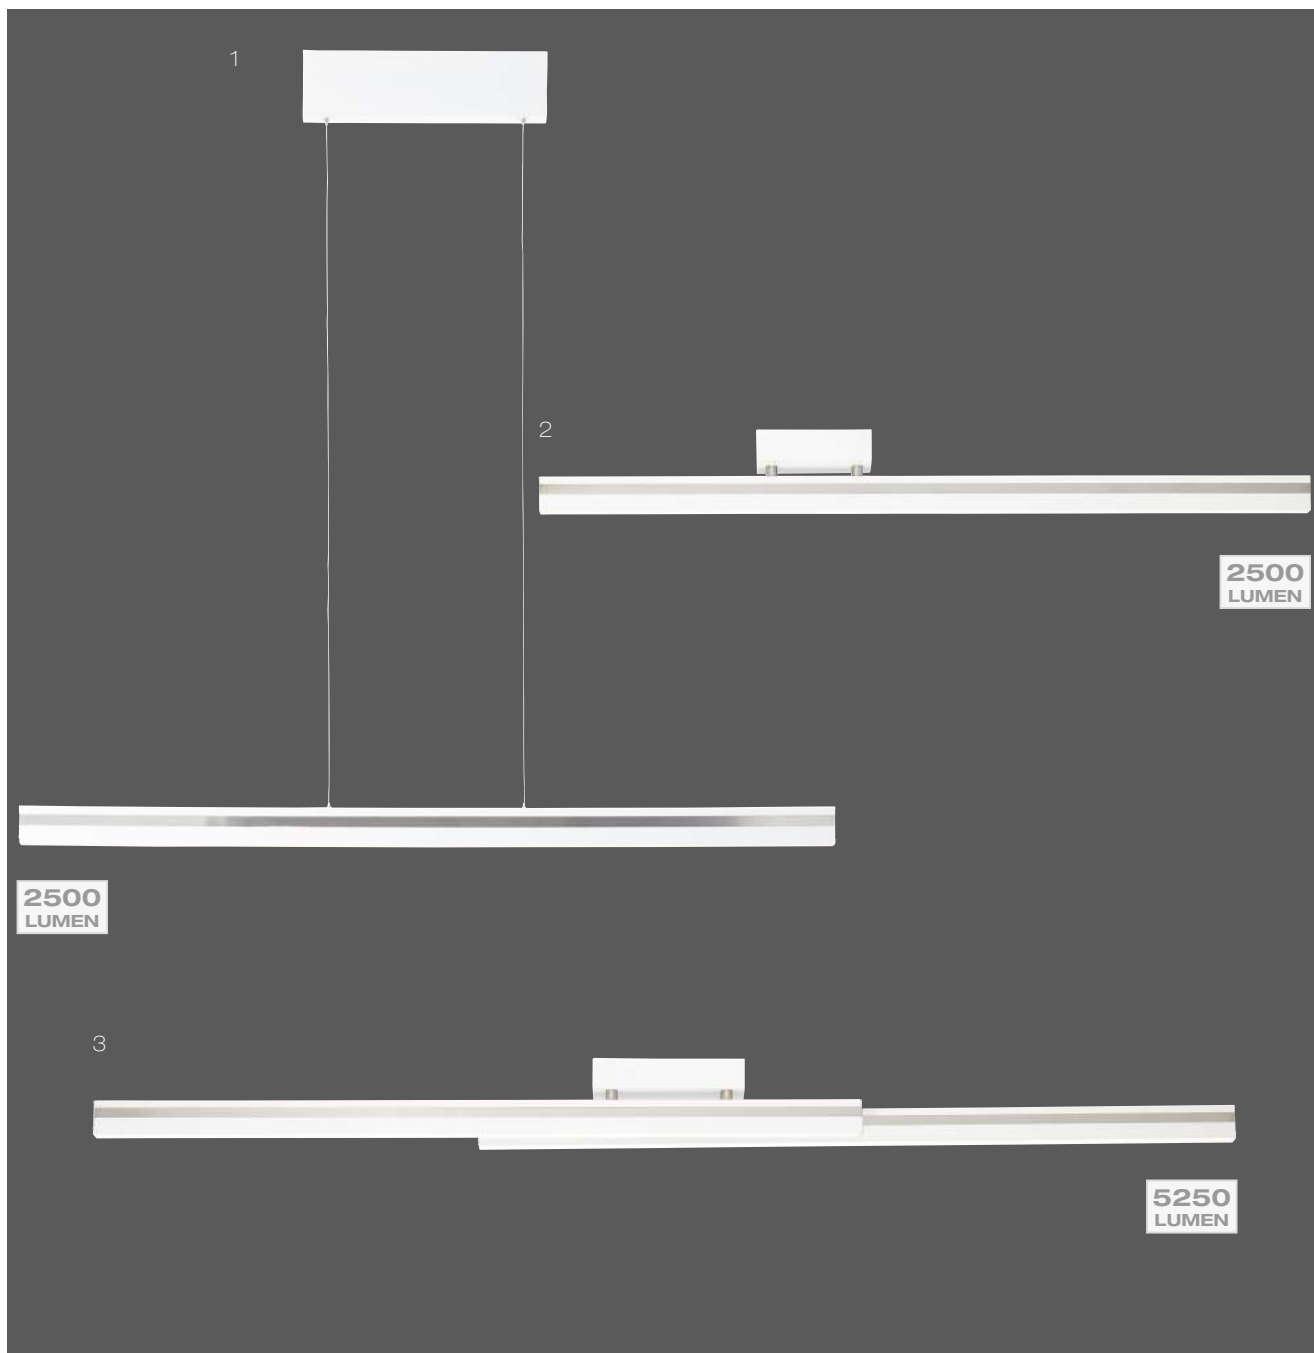

SLIM

white/nickel
metal/acrylic

1-3

1-3

1

No.	Art. No.	Measurements (mm)	Bulb	Watt	Lumen	Kelvin	EEC	Spares ↗	SC
1	G93440/68	1000 x 80 x 1500mm	LED integr.	1 x 24W	1 x 2500LM	3000K	A+	-	☐
2	G93441/68	1000 x 80 x 100mm	LED integr.	1 x 24W	1 x 2500LM	3000K	A+	-	☐
3	G93442/68	1500 x 180 x 100mm	LED integr.	1 x 50W	1 x 5250LM	3000K	A+	98576/00	☐