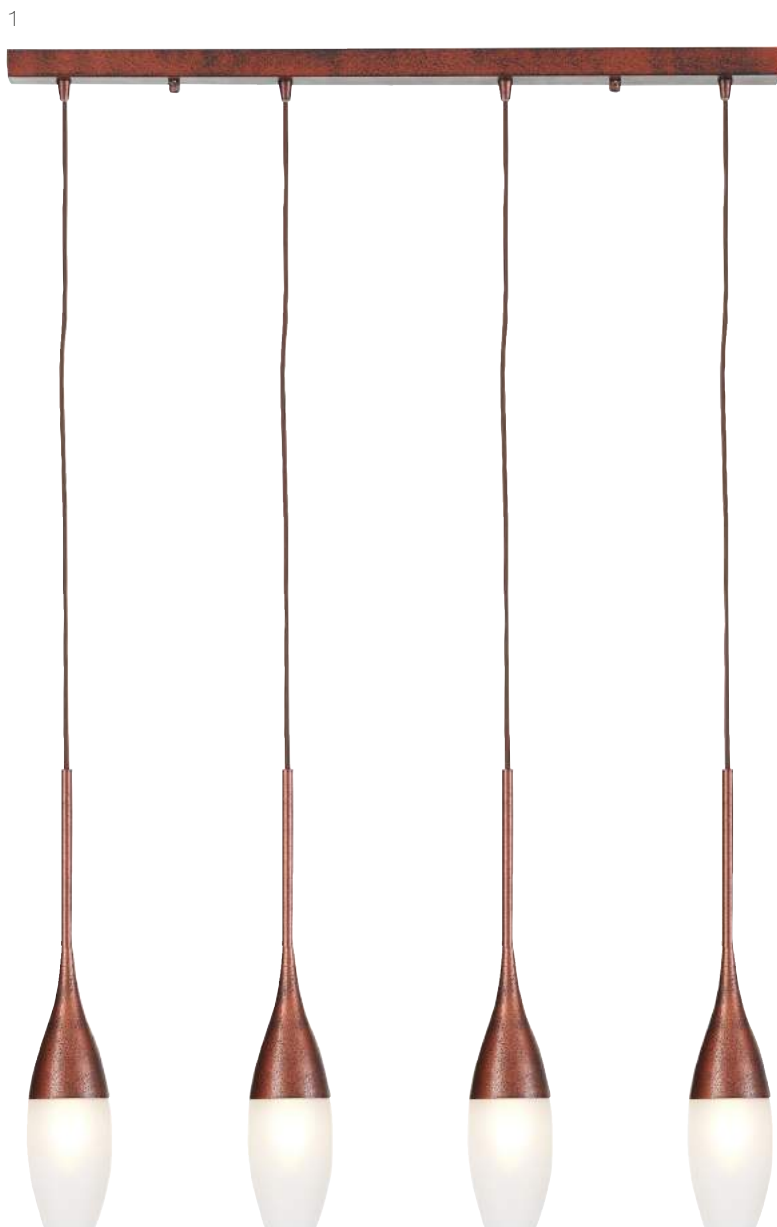

FLAME

rust/white
metal/glass

No.	Art. No.	Measurements (mm)	Bulb	Watt	Lumen	Kelvin	EEC	Spares ↗	SC
1	93436/55	700 x 60 x 1260mm	C35, E14	4 x 20W	-	-	-	98564/95	⊕