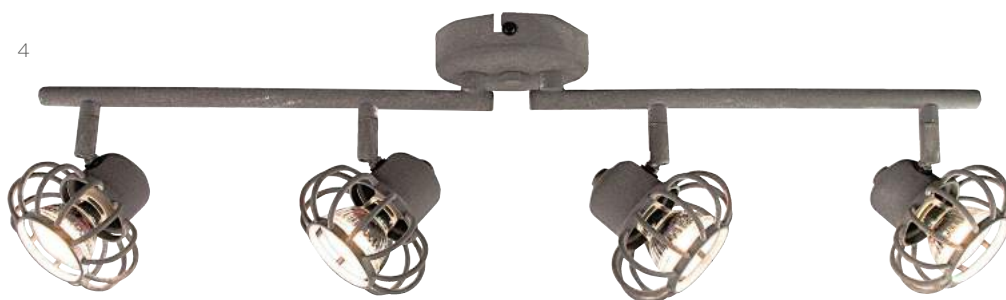

FABI

concrete grey
metal

1-4

1-4

1-4

1

2

3

4

No.	Art. No.	Measurements (mm)	Bulb	Watt	Lumen	Kelvin	EEC	Spares ↗	SC
1	74710/70	105 x 100 x 135mm	QPAR51, GU10	1 x 25W	-	-	- -		⊕
2	74724/70	280 x 220 x 130mm	QPAR51, GU10	2 x 25W	-	-	- -		⊕
3	74734/70	245 x 130mm	QPAR51, GU10	3 x 25W	-	-	- -		⊕
4	74732/70	650 x 110 x 160mm	QPAR51, GU10	4 x 25W	-	-	- -		⊕