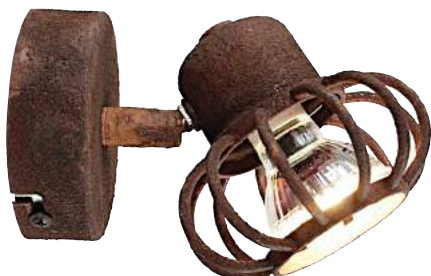

FABI

rust
metal

1-4

1-4

1-4

1