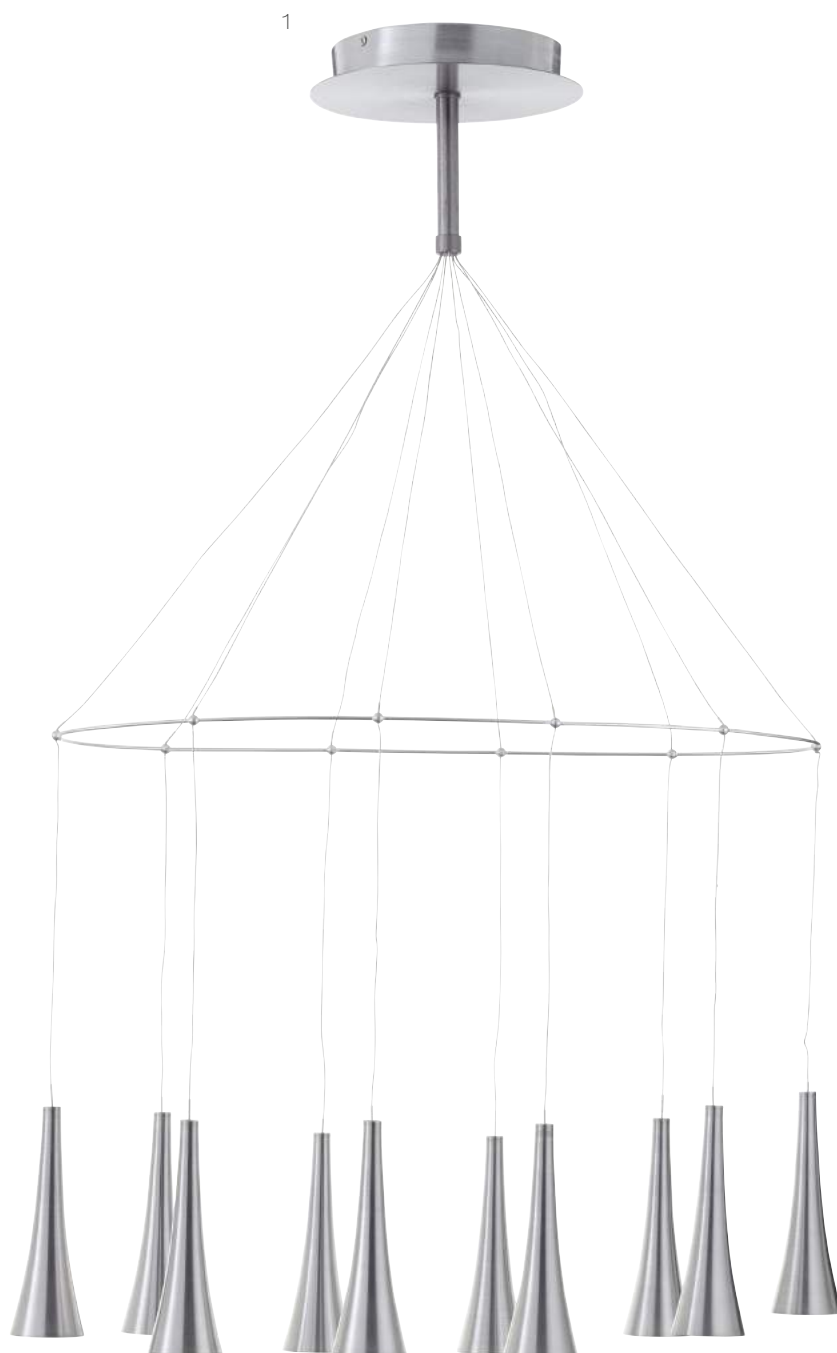

TRUMPET

grey
metal

4500
LUMEN

No.	Art. No.	Measurements (mm)	Bulb	Watt	Lumen	Kelvin	EEC	Spares ↗	SC
2	G75490/22	900 x 400 x 1200mm	LED integr.	10 x 5W	10 x 450LM	3000K		98633/00