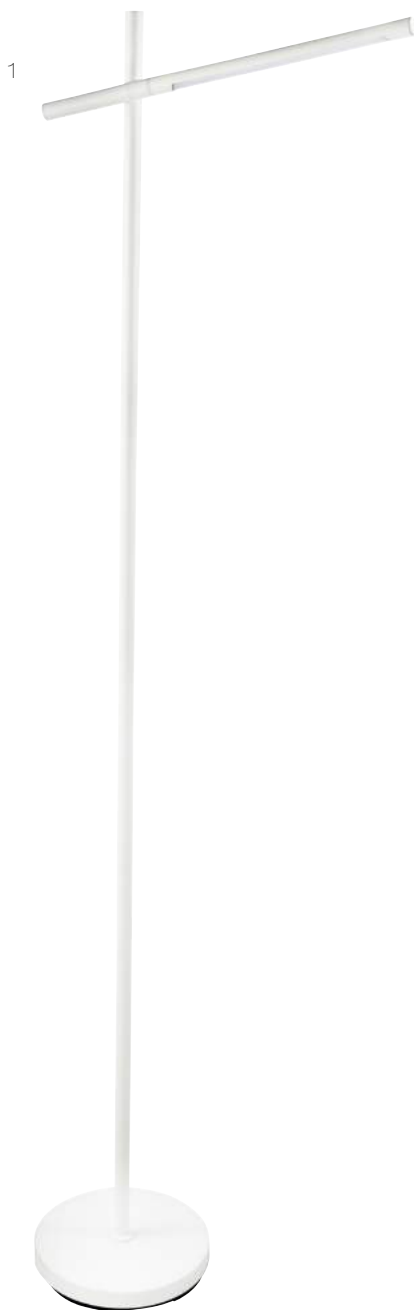

UENO/AMELIA

white/wood light
metal/plastic/wood

No.	Art. No.	Measurements (mm)	Bulb	Watt	Lumen	Kelvin	EEC	Spares ↗	SC
1	G99012/05	230 x 415 x 1560mm	LED integr.	1 x 5W	1 x 400LM	3000K	A+	-	☐
2	90256/05	123 x 115 x 200m	D45, E14	1 x 40W	-	-	-	-	⊕