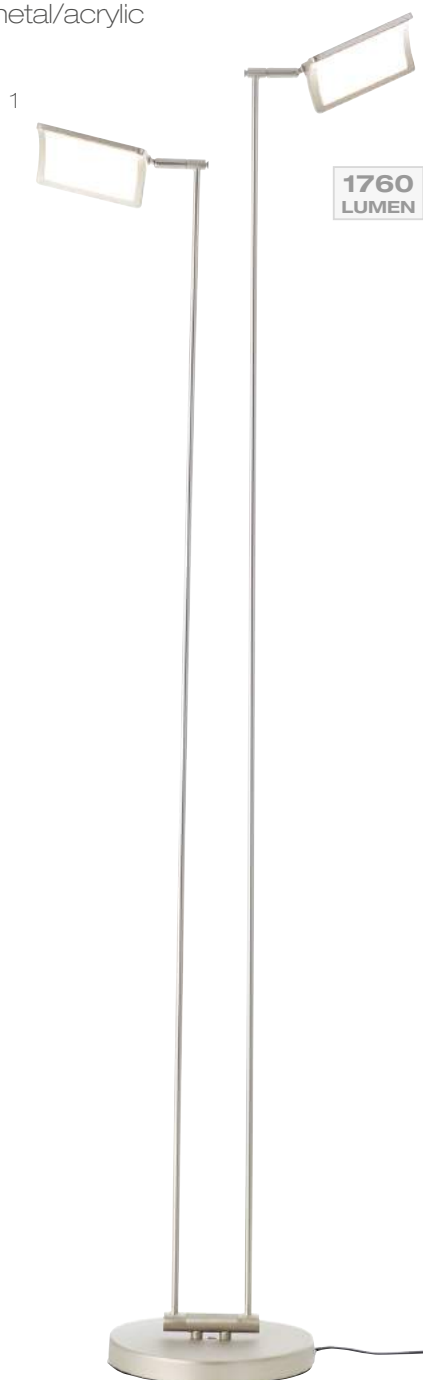

STONE

white
metal/acrylic

1 - 4

1 - 4

No.	Art. No.	Measurements (mm)	Bulb	Watt	Lumen	Kelvin	EEC	Spares ↗	SC
1	G90394/75	240 x 280 x 55mm	LED integr.	1 x 20W	1 x 2100LM	3000K	A+	98577/00	☐
2	G90395/75	530 x 280 x 55mm	LED integr.	1 x 34W	1 x 3570LM	3000K	A+	98578/00	☐
3	G90396/75	820 x 280 x 55mm	LED integr.	1 x 42W	1 x 4400LM	3000K	A+	98579/00	☐
4	G90397/75	1070 x 280 x 55mm	LED integr.	1 x 52W	1 x 5460LM	3000K	A+	98580/00	☐

SCREEN

nickel/white
metal/acrylic

1-3

1-3

1-3

No.	Art. No.	Measurements (mm)	Bulb	Watt	Lumen	Kelvin	EEC	Spares ↗	SC
1	G72710/68	126 x 120 x 200mm	LED integr.	1 x 7W	1 x 770LM	3000K	A+	-	☐
2	G72773/68	630 x 130 x 260mm	LED integr.	3 x 7W	3 x 770LM	3000K	A+	-	☐
3	G72775/68	1030 x 150 x 260mm	LED integr.	5 x 7W	5 x 770LM	3000K	A+	98569/00	☐

SCREEN

nickel/white
metal/acrylic

1-3

1-3

1-3

1760
LUMEN

880
LUMEN

880
LUMEN