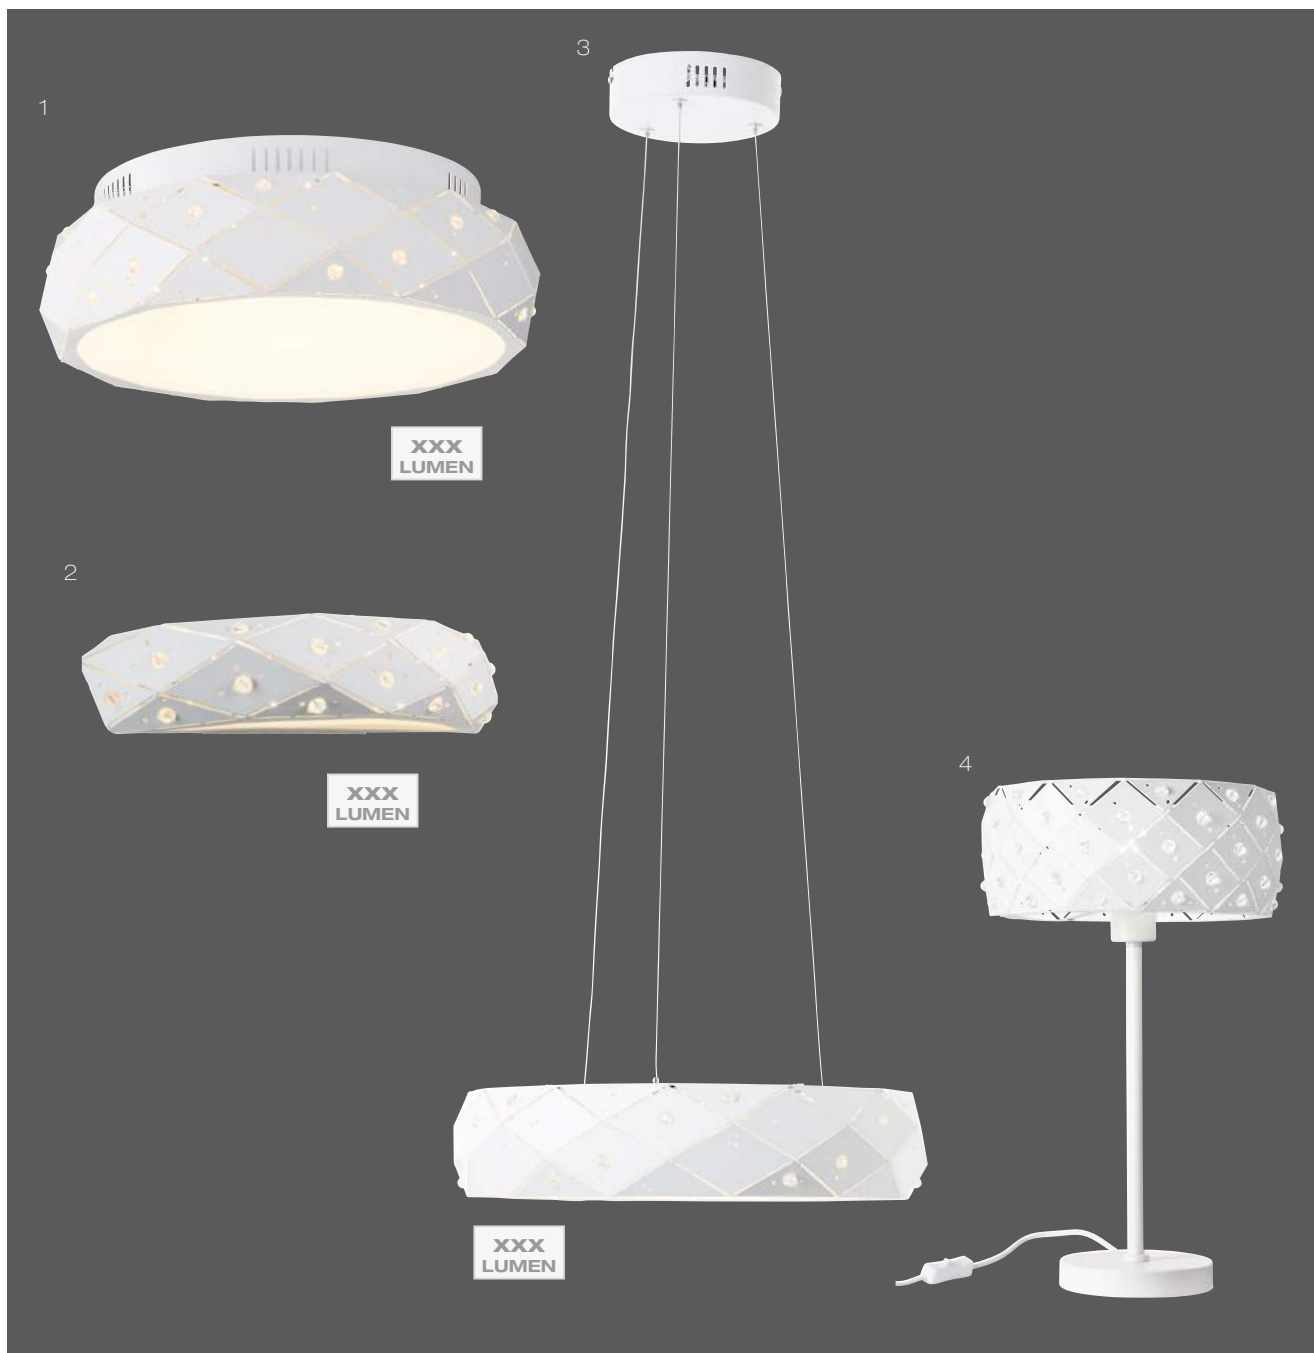

1-3

4

1,3

4

3

No.	Art. No.	Measurements (mm)	Bulb	Watt	Lumen	Kelvin	EEC	Spares ↗	SC
1	G74891/75	450 x 140mm	LED integr.	1 x 22W	1 x	3000K		98630/00	☐
2	G74810/75	390 x 156 x 70mm	LED integr.	1 x 9W	1 x	3000K		-	☐
3	G74870/75	450 x 1200mm	LED integr.	1 x 22W	1 x	3000K		98630/00	☐
4	74848/75	300 x 480mm	A60, E27	1 x 60W	-	-	-	-	☐