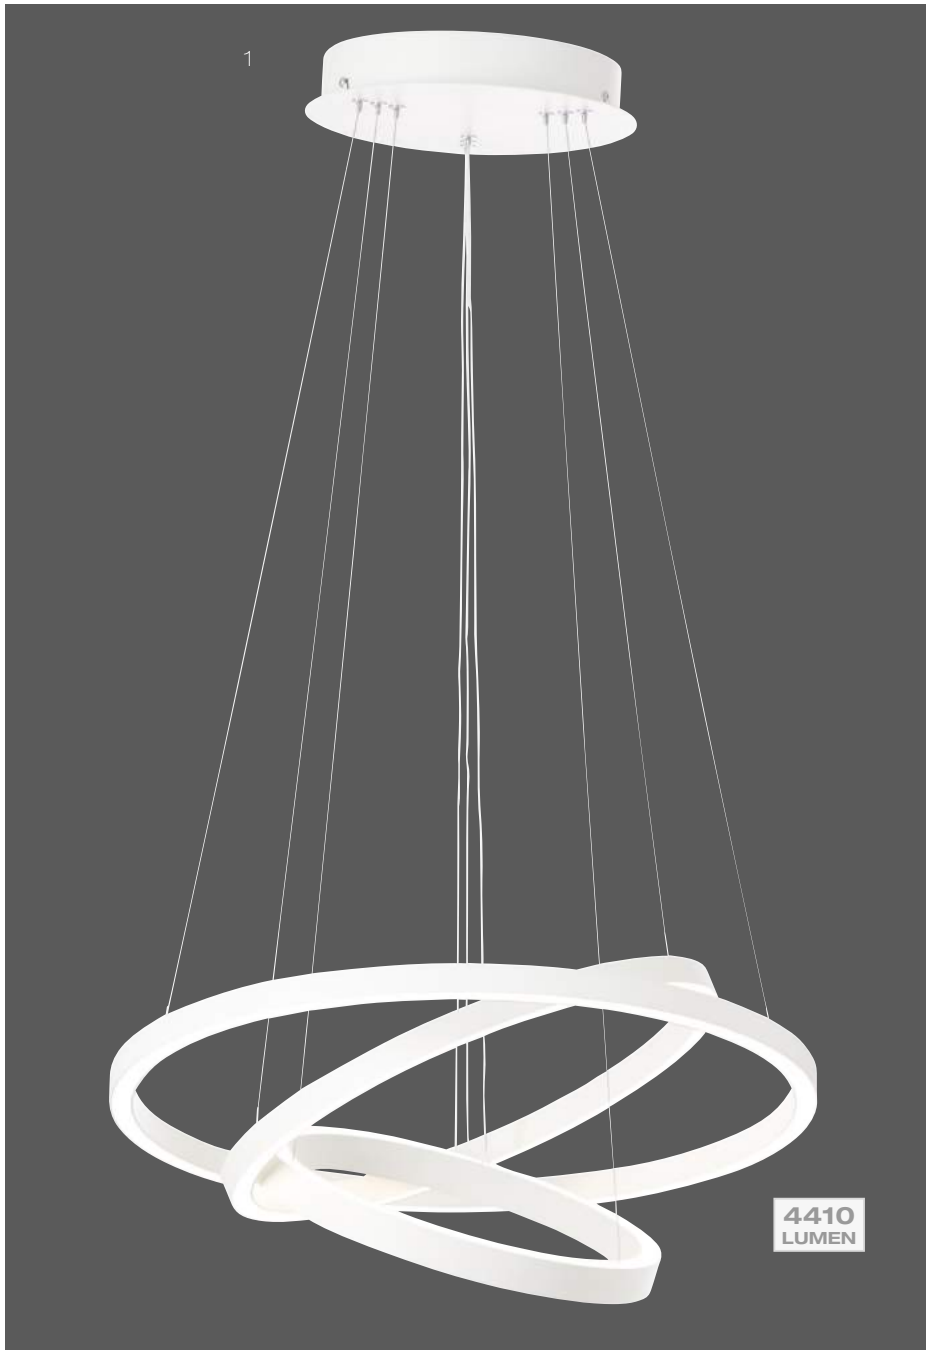

ANILO

white
metal/acrylic

No.	Art. No.	Measurements (mm)	Bulb	Watt	Lumen	Kelvin	EEC	Spares ↗	SC
1	G93439/05	600 x 1500mm	LED integr.	1 x 42W	1 x 4410LM	2700-6200K	A+	98575/00	☐