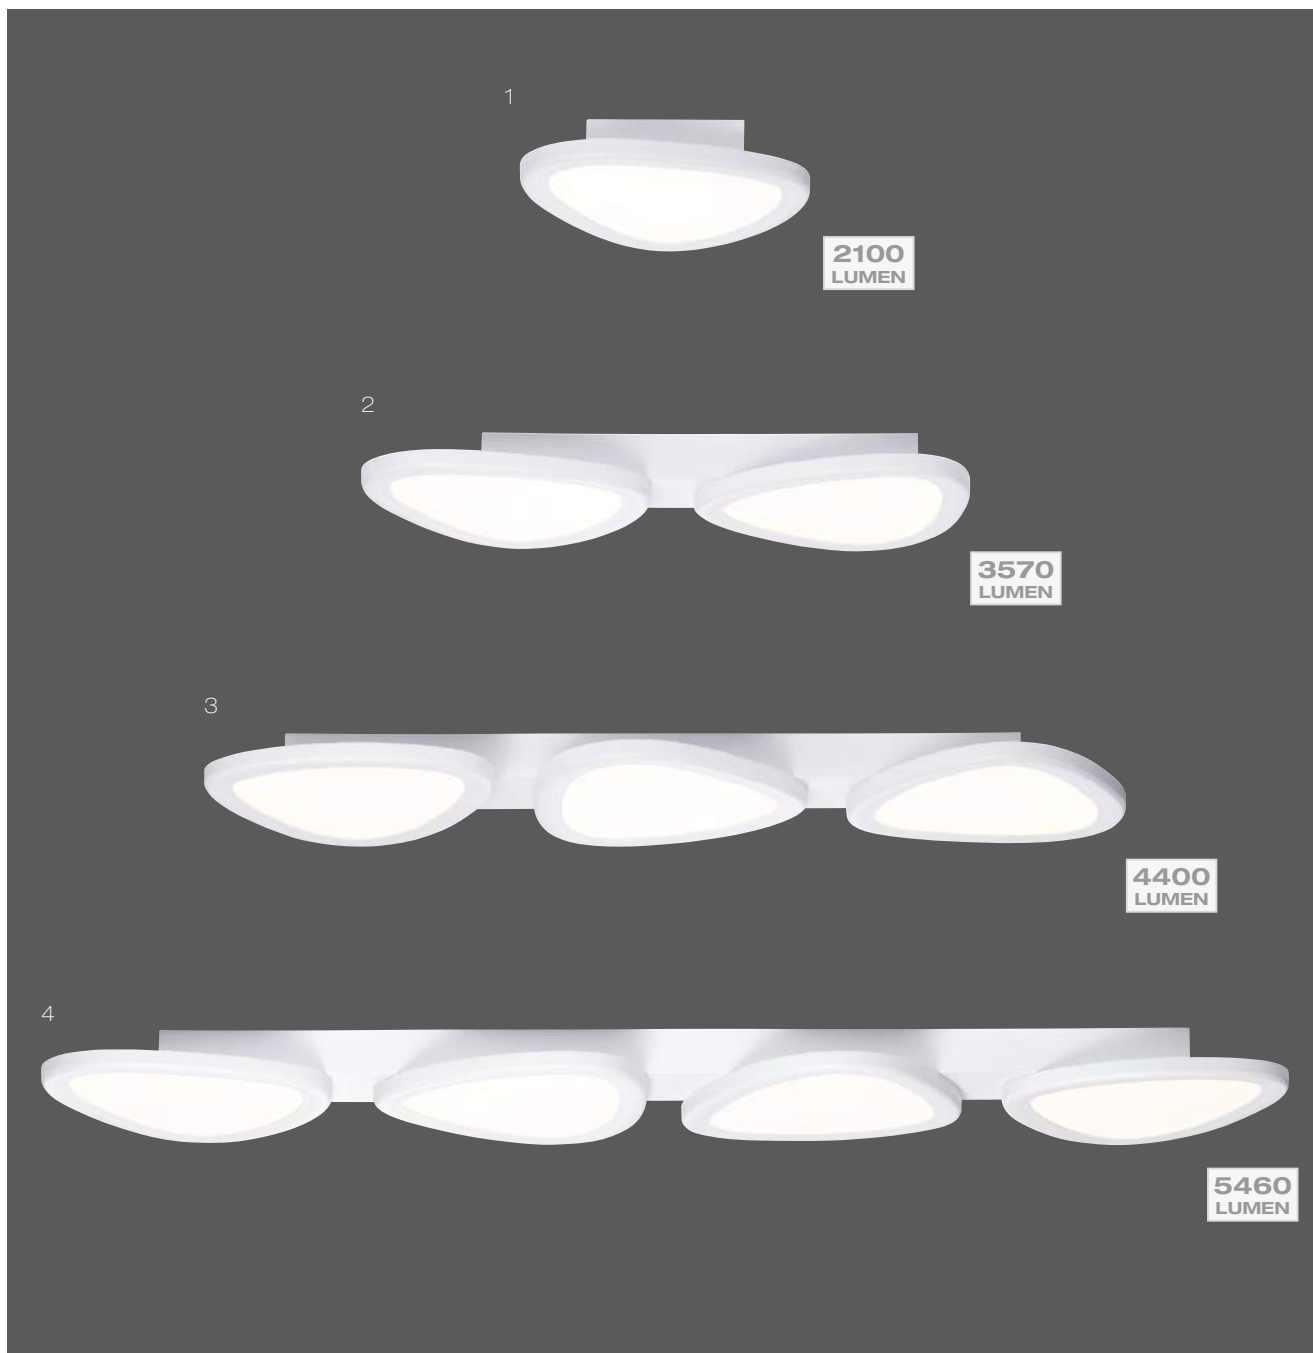

STONE

white
metal/acrylic

1 - 4

1 - 4

No.	Art. No.	Measurements (mm)	Bulb	Watt	Lumen	Kelvin	EEC	Spares ↗	SC
1	G90394/75	240 x 280 x 55mm	LED integr.	1 x 20W	1 x 2100LM	3000K	A+	98577/00	☐
2	G90395/75	530 x 280 x 55mm	LED integr.	1 x 34W	1 x 3570LM	3000K	A+	98578/00	☐
3	G90396/75	820 x 280 x 55mm	LED integr.	1 x 42W	1 x 4400LM	3000K	A+	98579/00	☐
4	G90397/75	1070 x 280 x 55mm	LED integr.	1 x 52W	1 x 5460LM	3000K	A+	98580/00	☐