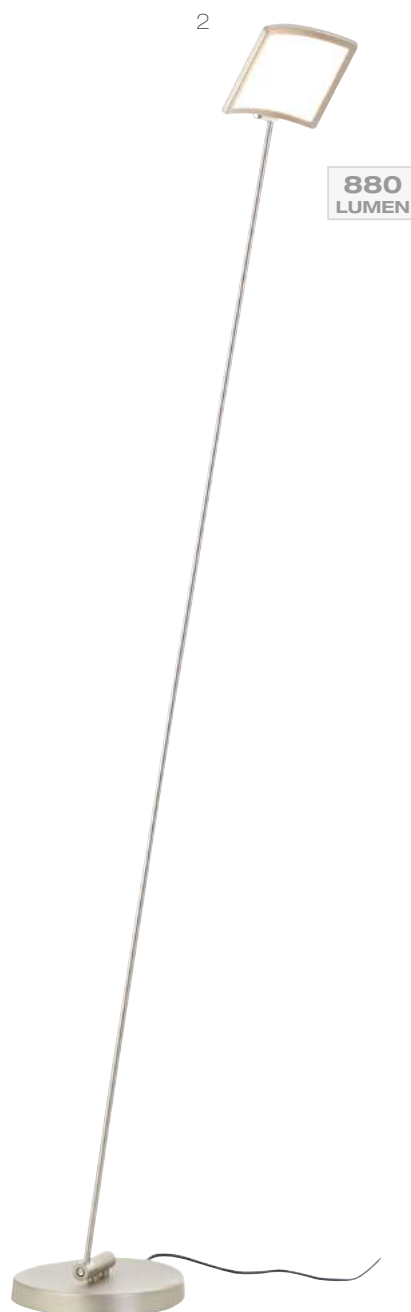

SCREEN

nickel/white
metal/acrylic

1-3

1-3

1-3

1760
LUMEN

880
LUMEN

880
LUMEN