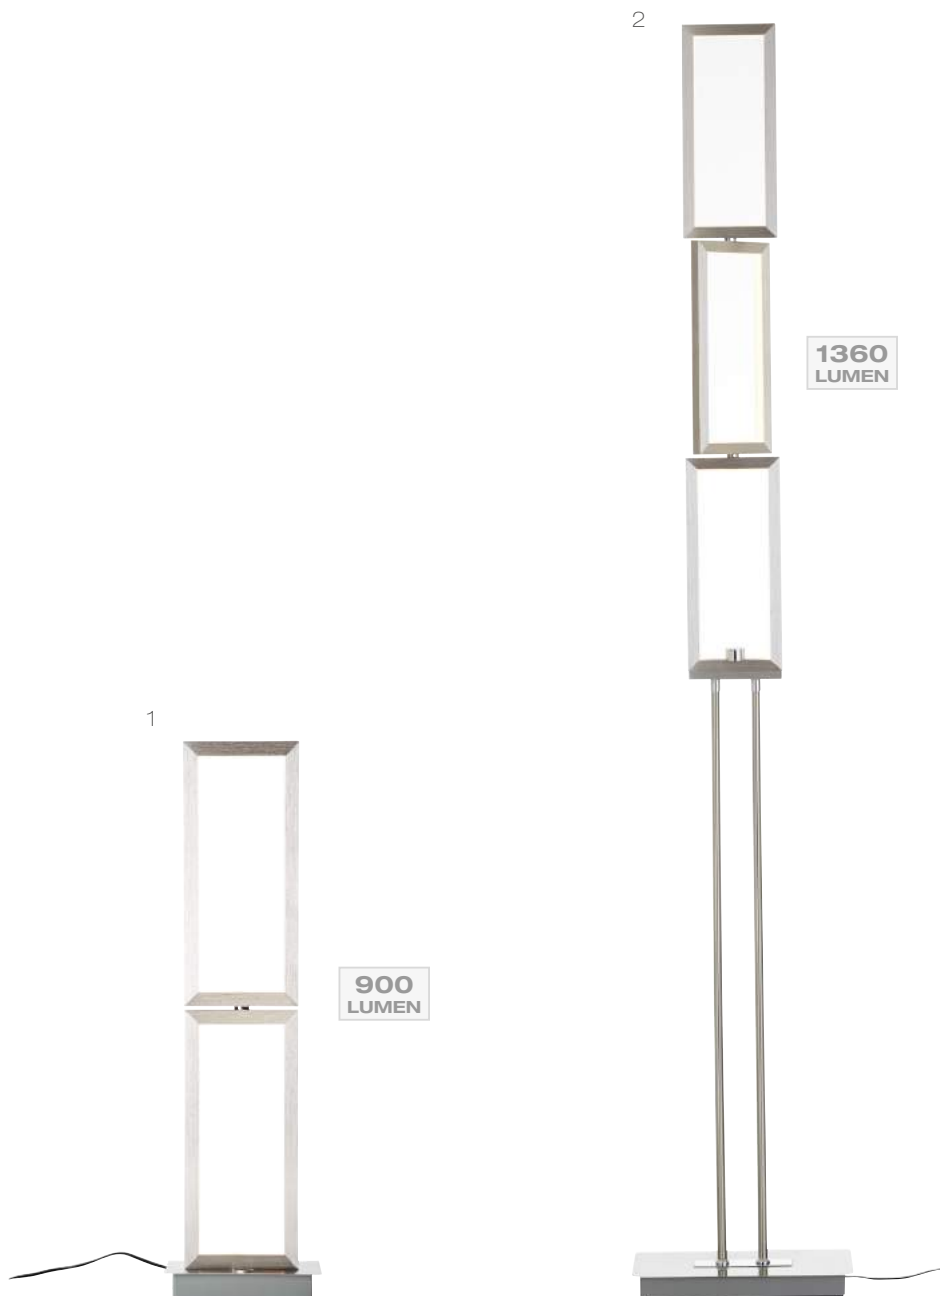

TUNAR

aluminium
aluminium/plastic

1-2

1-2

1-2

No.	Art. No.	Measurements (mm)	Bulb	Watt	Lumen	Kelvin	EEC	Spares ↗	SC
1	G93452/21	160 x 100 x 560mm	LED integr.	1 x 14W	1 x 900LM	3000K	A	-	☐
2	G93453/21	270 x 150 x 1570mm	LED integr.	1 x 21W	1 x 1360LM	3000K	A	98594/00	☐