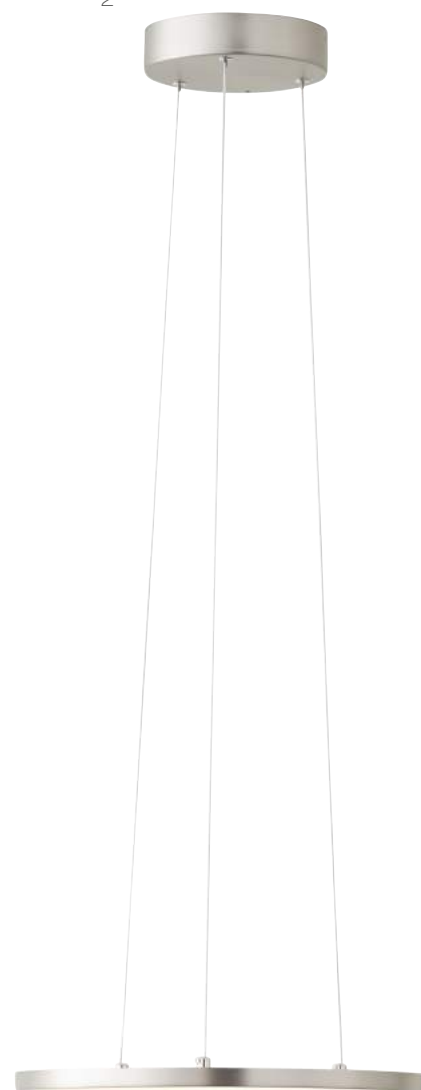

**2800
LUMEN**

2

**3800
LUMEN**

No.	Art. No.	Measurements (mm)	Bulb	Watt	Lumen	Kelvin	EEC	Spares ↗	SC
1	G96806/68	500 x 55mm	LED integr.	1 x 36W	1 x 2800LM	2700 - 6200K	A	98620/00	☐
2	G96809/68	600 x 55mm	LED integr.	1 x 46W	1 x 3800LM	2700 - 6200K	A	98623/00	☐

SMOOTH WIZ

nickel eloxed
metal/acrylic

1-2

1-2

1-2

1-2

1-2

1-2

1

2300
LUMEN

2

2400
LUMEN

No.	Art. No.	Measurements (mm)	Bulb	Watt	Lumen	Kelvin	EEC	Spares ↗	SC
1	G96808/68	900 x 150 x 1500mm	LED integr.	1 x 30W	1 x 2300LM	2700 - 6200K	A	98622/00	☐
2	G96807/68	400 x 1500mm	LED integr.	1 x 30W	1 x 2400LM	2700 - 6200K	A	98621/00	☐