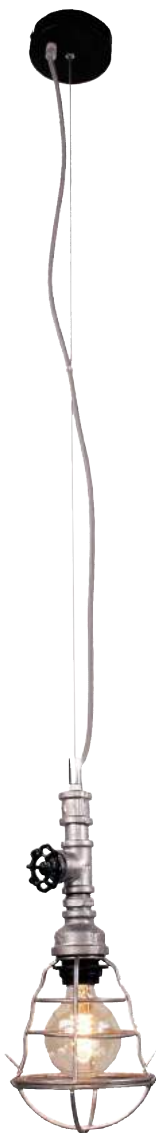

PIPE

zinc antique
metal

1-2

1-2

1-2

1