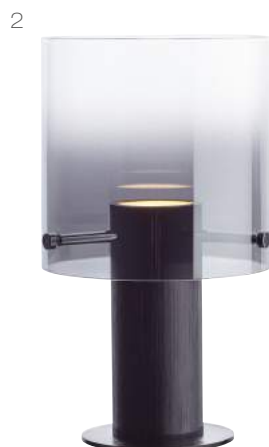

BETH

black/smoked
metal/glass

1 - 4

3 - 4

2

750
LUMEN

1500
LUMEN

500
LUMEN