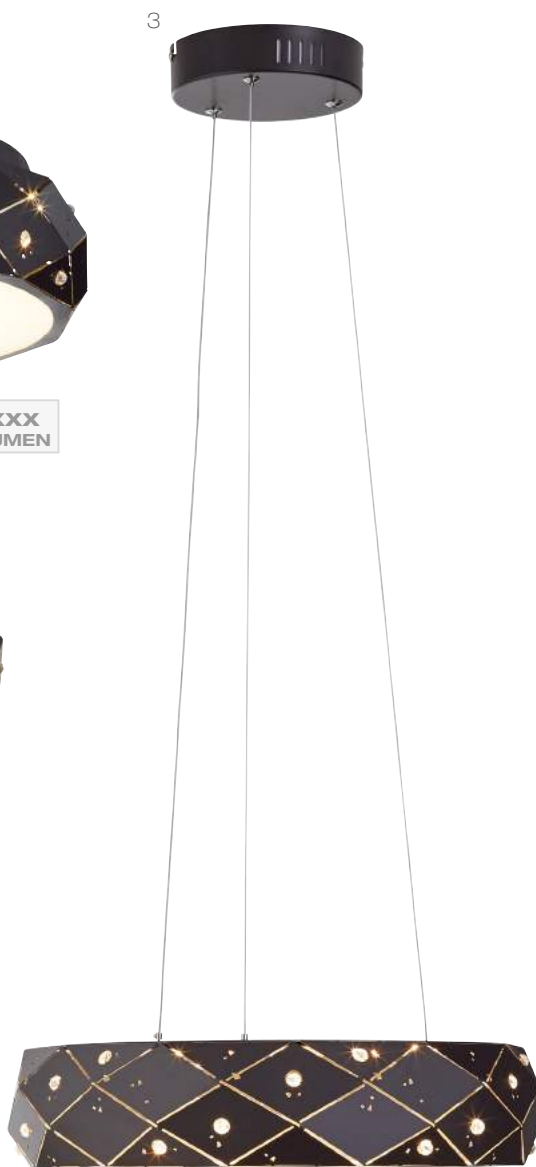

XXX
LUMEN

XXX
LUMEN