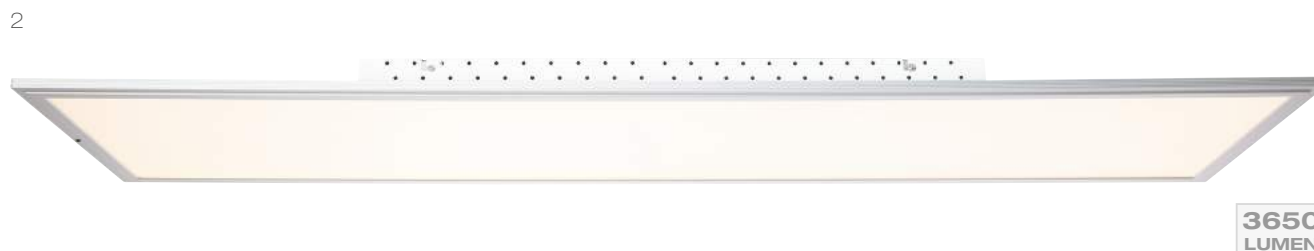

1

2500
LUMEN

2

3310
LUMEN

No.	Art. No.	Measurements (mm)	Bulb	Watt	Lumen	Kelvin	EEC	Spares ↗	SC
1	G90326/21	420 x 420 x 55mm	LED integr.	1 x 32W	1 x 2500LM	2700 - 6200K	A	98565/00	☐
2	G90327/21	600 x 600 x 55mm	LED integr.	1 x 42W	1 x 3310LM	2700 - 6200K	A	98567/00	☐

FLAT WIZ

aluminium
metal/acrylic

1-2

1-2

1-2

1-2

1-2

No.	Art. No.	Measurements (mm)	Bulb	Watt	Lumen	Kelvin	EEC	Spares ↗	SC
1	G90370/21	750 x 750 x 50mm	LED integr.	1 x 55W	1 x 5100LM	2700 - 6200K		98619/00	☐
2	G90328/21	1200 x 300 x 50mm	LED integr.	1 x 60W	1 x 3650LM	2700 - 6200K		98566/00	☐