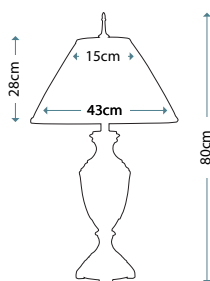

CINCINNATI
SF/CINCINNATI

Zinc cast table lamp with Burnished Brass finish, including Oyster silk sheen box pleat shade.

Max. Wattage: 1 x 60W E27