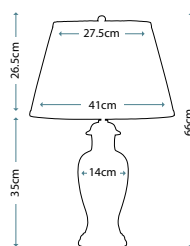

IVORY CRACKLE SMALL
IVORY CRA LG/TL

Small Chinese Porcelain table lamp with a traditional ginger jar shape and ivory crackle glaze. Fitted with a wooden base, Cream polycotton knife pleat shade, and Aged Brass finial.

Max. Wattage: 1 x 60W E27