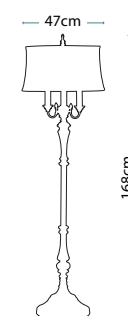

Cambridge Crackle floor lamp with a moveable swing arm, ideal for use as a reading lamp. Includes a Desert Linen fabric shade.

Max. Wattage: 1 x 60W E27

**GIBSON FL**  
FE/GIBSON FL

Cambridge Crackle floor lamp including Desert Linen fabric shade.