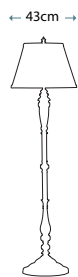

LINCOLNDALE

FE/LINCOLNDALEFL

Astral Bronze floor lamp including
Natural textured linen shade.

Max. Wattage: 1 x 60W E27