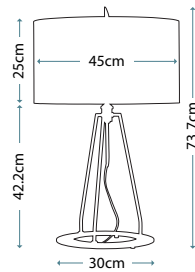

FERRARA GREY

FERRARA/TL GPG

Dark Grey legs ascend from a Polished Gold base on hidden feet so the ring appears to hover above the table, complete with a Grey polycotton cylinder shade that has a Metallic Gold lining.

Max. Wattage: 1 x 60W E27