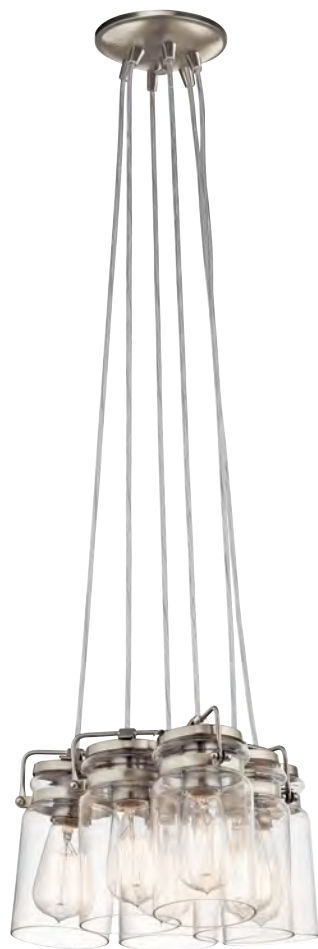

The vintage style of the Brinley collection gives a beautifully modern treatment to the familiarity and comfort of canning jars. Used in groups or stand-alone, the Brinley collection is a new touch of home, finished in either Brushed Nickel or Olde Bronze.

KL/BRINLEY6 NI