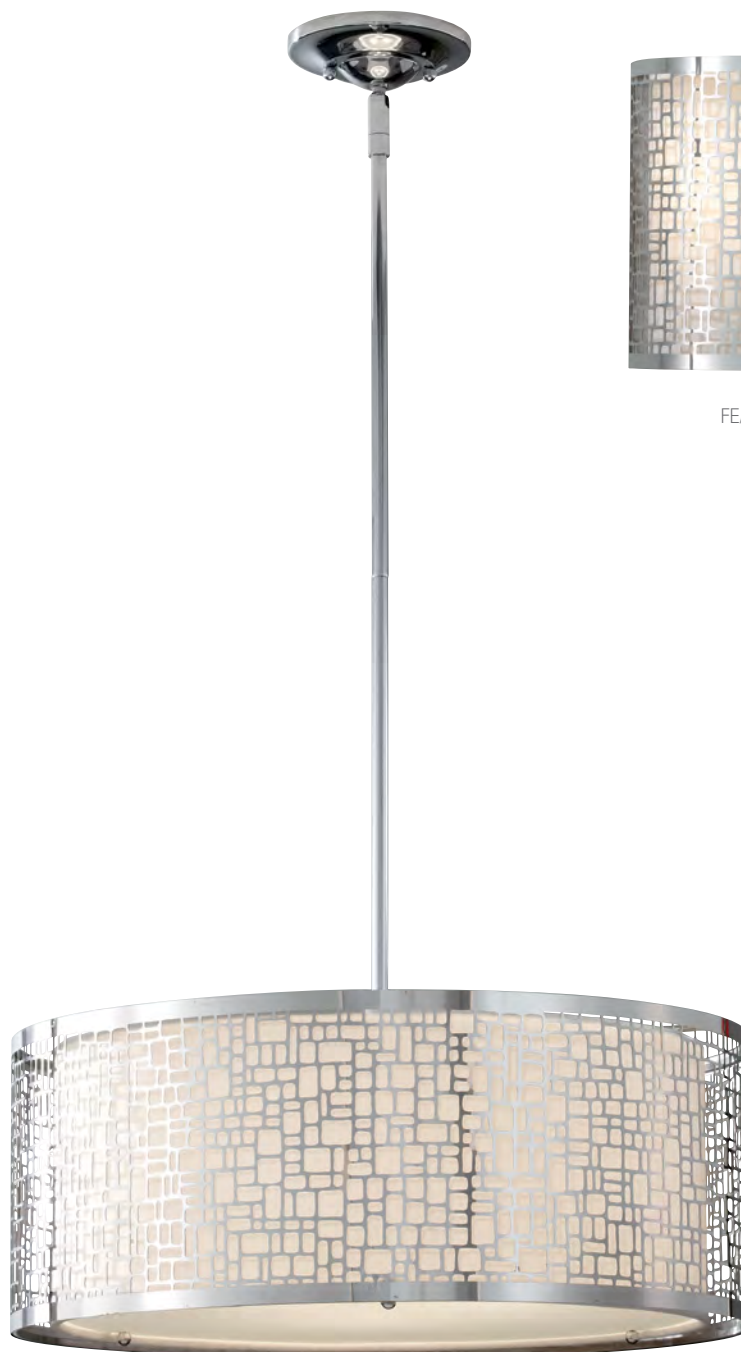

FE/JOPLIN/3P