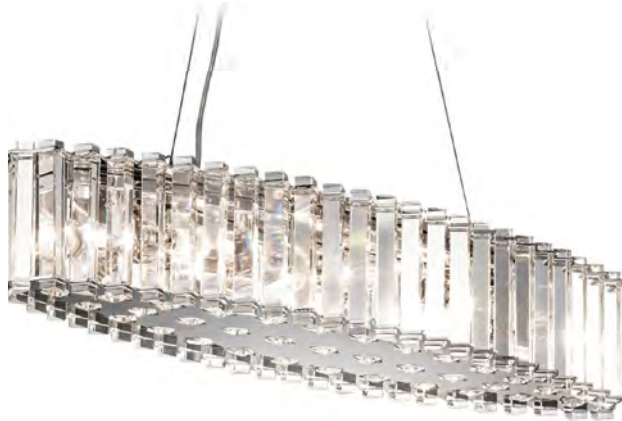

**KICHLER**

IP44 LED

KL/CRSTSKYE/ISLE

KL/CRSTSKYE2

KL/CRSTSKYE//L

KL/CRSTSKYE/MP

Code	Description	Height	Width	Min. Drop	Max. Drop	Projection	Finish	Max. Wattage
KL/CRSTSKYE/MP	2lt Mini Pendant	295mm	167mm	360mm	2159mm	-	Chrome	2 x 3.5W G9 LED*
KL/CRSTSKYE//L	12lt Island Chandelier	134mm	894mm	305mm	1993mm	298mm	Chrome	12 x 3.5W G9 LED*
KL/CRSTSKYE/ISLE	8lt Island Chandelier	127mm	654mm	300mm	2007mm	191mm	Chrome	8 x 3.5W LED G9*
KL/CRSTSKYE2	2lt Wall Light	279mm	165mm	-	-	99mm	Chrome	2 x 3.5W LED G9*