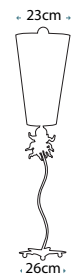

ANEMONE
FB/ANEMONE/TL

Star-shaped base with gold leaf, taupe and cream striped metal stem spiked with a gold leafed sculpted blossom accent this table lamp. Shade is inverted repeating the taupe and cream striped glaze medium, gold leaf ball-shaped finial.

Max. Wattage: 1 x E27 100W
© Paul Grüer