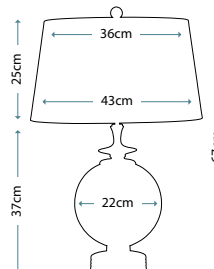

BABUSHKA
BABUSHKA/TL

Ceramic table lamp with a blue painted orb and metallic painted ceramic base and stem. Includes a Silver faux silk shade with silver card lining.

Max. Wattage: 1 x 60W E27