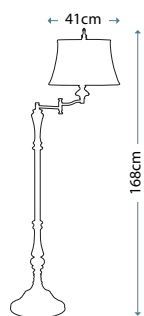

GIBSON SWFL
FE/GIBSON SWFL

Cambridge Crackle floor lamp with a moveable swing arm, ideal for use as a reading lamp. Includes a Desert Linen fabric shade.

Max. Wattage: 1 x 60W E27