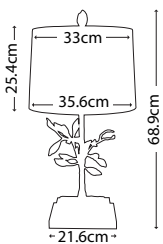

Distressed Gold steel sunburst with Quartz points on Crystal glass oblong base with Cream Linen elliptical oval shade

Max. Wattage: 1 x 100W E27

**AUDUBON PARK**  
GN/AUDUBONPK TL

Distressed Gold cast metal tree on a Crystal glass, oblong base with Cream Linen tapered drum shade