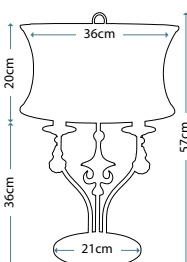

WINDSOR GOLD

WINDSOR/TL

Table Lamp hand crafted from steel and finished in a Gold patina. Crystal cut glass jewels hang from twin candleholders. Includes a Cream 36cm polycotton shade.

Max. Wattage: 2 x 60W E14