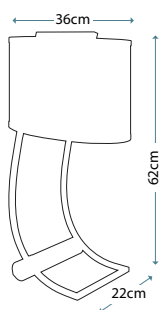

LEX BRUSHED STEEL

FE/LEX TL BS

Brushed Steel desk lamp including True White cotton hard-backed fabric shade.

Max. Wattage: 1 x 60W E27