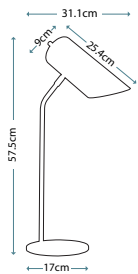

QUINTO GREY TABLE LAMP

QUINTO/TL GPN

A modern spin on task-style lighting, this table lamp has a Grey painted metal body and shade with Polished Nickel plated accents.

Max. Wattage: 1 x 60W E27