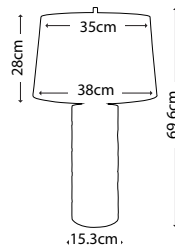

ARABELLA SILVER
GN/ARABELLA/TL/S

White column encased in a Distressed Silver steel frame with White Linen tapered drum shade

Max. Wattage: 1 x 100W E27