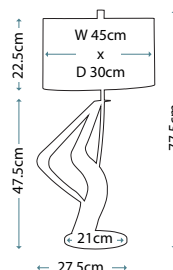

RIBBON

RIBBON/TL

This striking Polished Nickel sculpted metal base is complete with a black cylinder shade and Polished Nickel finial.

Max. Wattage: 1 x 60W E27