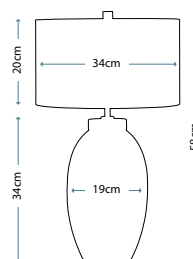

VICTOR CREAM SMALL
VICTOR SM/TL CR

Simple small ceramic table lamp with a Cream glaze. Includes a Brown faux silk hard-backed Empire shade with gold card lining.

Max. Wattage: 1 x 60W E27