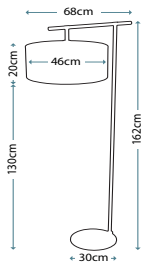

BALANCE FLOOR LAMP
BALANCE/FL BRPB

Two-tone floor lamp finished in Brown with Polished Brass highlights. Includes gold-lined brown cylinder shade and fabric diffuser.

Max. Wattage: 1 x 100W E27