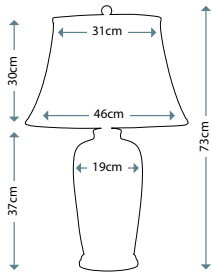

BLUE TRAD WILLOW
BLUE TRAD WP/TL

Blue and White Chinese Porcelain table lamp with traditional scenes of Chinese buildings and willow trees. Fitted with a wooden base, Cream polycotton empire shade, and Aged Brass finial.

Max. Wattage: 1 x 60W E27