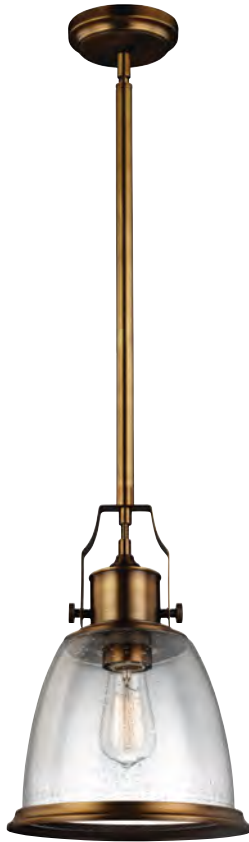

\* Supplied with 2150mm of cord.

Model shown: FE/HOBSON/P/L AB

The Hobson lighting collection by Feiss brings the industrial-inspired pendant to a whole new level of modern detail and technology. The top pivot adds authenticity, along with the Seeded glass. Available in Aged Brass or Satin Nickel. The single drop pendant is available in large and medium sizes.