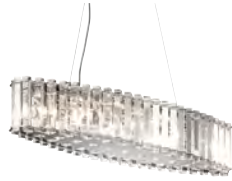

CAYDEN  
Natural Brass  
p236-237

CELESTIAL  
Cambridge Bronze  
p223

CITY LIGHTS  
Classic Pewter  
p123

CRYSTAL SKYE  
Chrome  
p104-105

EASTVALE  
Palladian Bronze  
p428

EMERY  
3 finishes  
p426

HOBSON  
Aged Brass or Satin Nickel  
p400-402