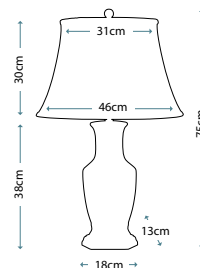

BLUE HEXAGON VASE
BLUE HEX/TL

Blue and White Chinese Porcelain table lamp with a hexagonal shape and floral pattern. Fitted with a wooden base, White polycotton empire shade, and Satin Nickel finial.

Max. Wattage: 1 x 60W E27