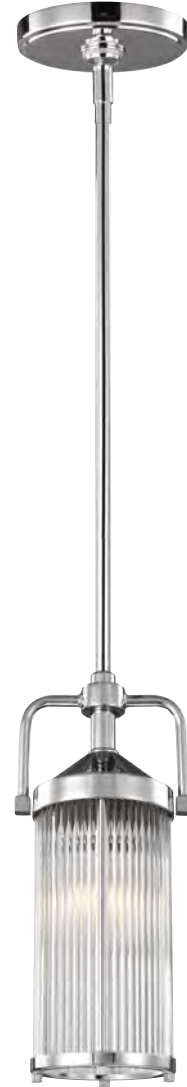

FE/PAULSON/MP

Code	Description	Height	Width	Min. Drop	Max. Drop	Projection	Finish	Max. Wattage
FE/PAULSON/W4	4lt Bar Light	737mm	120mm	-	-	144mm	Polished Chrome	4 x 3.5W G9 LED*2
FE/PAULSON/3P	3lt Pendant	514mm	246mm	619mm	1685mm*1	205mm	Polished Chrome	3 x 3.5W G9 LED*2
FE/PAULSON/MP	2lt Mini Pendant	316mm	134mm	415mm	1482mm*1	130mm	Polished Chrome	2 x 3.5W G9 LED*2

*1 Supplied with 3 x 305mm & 1 x 152mm rods. *2 Supplied with 3.5W LED G9 bulb(s) = 320Lm each, 3000k