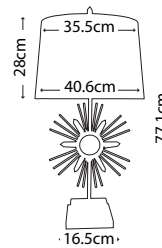

SUN KING
GN/SUN KING/TL

Distressed Gold steel sunburst with Quartz points on Crystal glass oblong base with Cream Linen elliptical oval shade

Max. Wattage: 1 x 100W E27