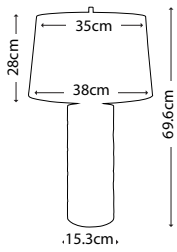

ARABELLA GOLD
GN/ARABELLA/TL/G

White column encased in a Distressed Gold steel frame with Cream Linen tapered drum shade

Max. Wattage: 1 x 100W E27