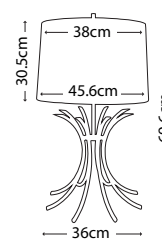

RIVERS
GN/RIVERS/TL

Distressed Gold steel frame with Cream Linen tapered drum shade

Max. Wattage: 1 x 100W E27