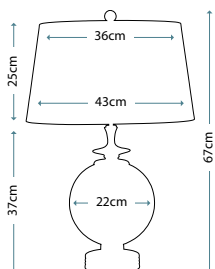

CLARA
CLARA/TL

Ceramic table lamp with a Cream speckled glazed orb and metallic painted ceramic base and stem. Includes a Brown faux silk shade with gold card lining.

Max. Wattage: 1 x 60W E27