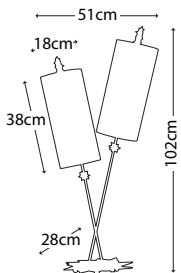

**NETTLE LUX GOLD
TABLE LAMP**

FB/NETTLELUXG/TL

Gold leaf and taupe striped shades and spiked nettle finial top this distinctive two-arm table lamp.

Max. Wattage: 2 x E27 60W
© Paul Grüer