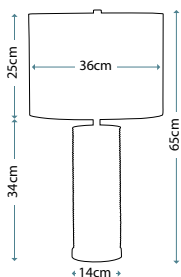

### ORB LIME

ORB/TL LIME

Lime green mouth-blown glass table lamp with Brushed Nickel stem and base including Cream linen hard-backed fabric shade.

Max. Wattage: 1 x 60W E27

Image courtesy of LG Hausys.

**RIPPLE WHITE**