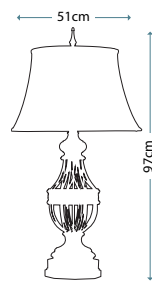

AUGUSTINE
FE/AUGUSTINE TL

Antique Brown table lamp including round cream colour Textured Linen Ivory soft lined shade.

Max. Wattage: 1 x 60W E27