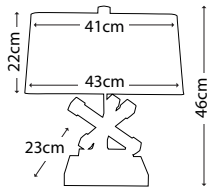

JACKSON SQUARE
GN/JACKSONSQR/TL

Distressed Gold body, Chrome stem, Crystal base with Cream Linen tapered rectangular shade with rounded corners

Max. Wattage: 1 x 60W E27