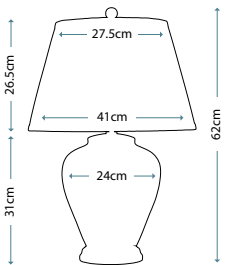

ARUM LILY
ARUM LILY/TL

Chinese Porcelain table lamp with a Green and Cream traditional pattern. Fitted with a wooden base, Cream polycotton knife pleat shade, and Aged Brass finial.

Max. Wattage: 1 x 60W E27