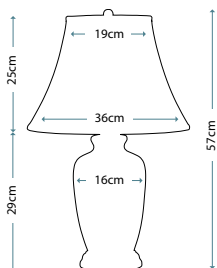

BLUE GINGER JAR
BLUE G JAR/TL

Blue and White Chinese Porcelain table lamp reminiscent of traditional ginger jars. Fitted with a wooden base, White polycotton empire shade, and Satin Nickel finial.

Max. Wattage: 1 x 60W E27