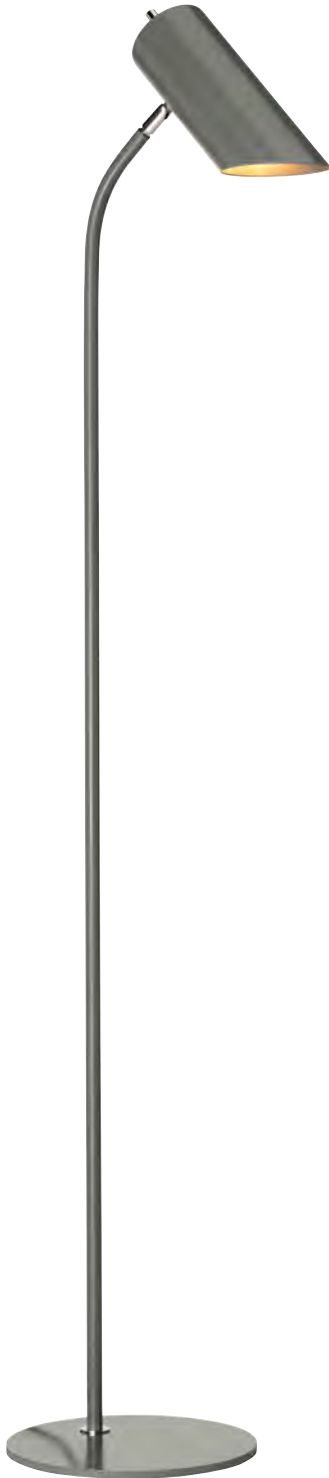

Max. Wattage: 1 x 60W E27

**QUINTO WHITE  
FLOOR LAMP**  
QUINTO/FL WAB

A modern spin on task-style lighting, this floor lamp has a White painted metal body and shade with Aged Brass plated accents.

Max. Wattage: 1 x 60W E27