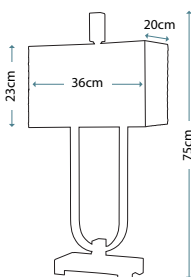

Max. Wattage: 1 x 100W E27

**DENNISON PB**  
QZ/DENNISON PB

Glass and metal table lamp in Padian Bronze finish, including Tan hardback fabric shade with double trim.

Max. Wattage: 1 x 100W E27

**CONFETTI**  
QZ/CONFETTI/TL