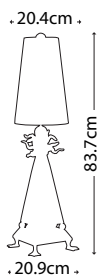

LEDA
FB/LEDA/TL

Duck-footed Gold leaf elements support a tapered Cream Patina lamp body, detailed with Silver Leaf spheres and a Gold Leaf flourishing blossom. A matching finish tapered shade and sphere finial top it off.

Max. Wattage: 1 x E27 60W
© Paul Grüber