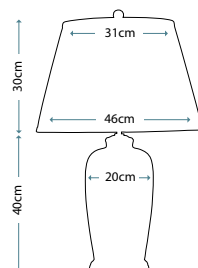

BLACK BIRDS
BLACKBIRDS/TL

Chinese Porcelain table lamp with a traditional Gold Birds pattern over a Black glaze. Fitted with a wooden base, Cream polycotton double pleat shade, and Aged Brass finial.

Max. Wattage: 1 x 60W E27