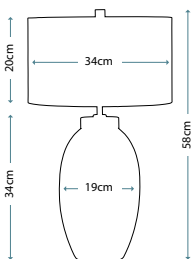

VICTOR RED SMALL
VICTOR SM/TL RD

Simple small ceramic table lamp with a Red glaze. Includes a Cream faux silk hard-backed cylinder shade.

Max. Wattage: 1 x 60W E27