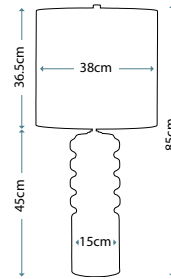

CONTOUR LIME
CONTOUR/TL LIME

Ceramic table lamp with Lime Green Glaze and Polished Nickel accents. Includes a Green linen hard-backed shade.

Max. Wattage: 1 x 60W E27