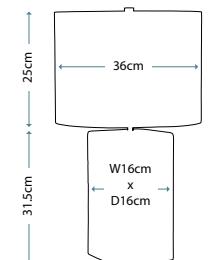

Max. Wattage: 1 x 60W E27

**ALBA ROUGE**  
ALBA/TL ROUGE

Ceramic table lamp with Amber, Red and Yellow reactive glaze. Includes a Cream Linen hard-backed Empire shade.

Max. Wattage: 1 x 60W E27

**ALBA CREAM**  
ALBA/TL CREAM