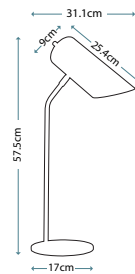

QUINTO WHITE TABLE LAMP

QUINTO/TL WAB

A modern spin on task-style lighting, this table lamp has a White painted metal body and shade with Aged Brass plated accents.

Max. Wattage: 1 x 60W E27