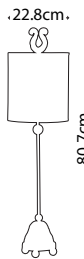

PHOENICIAN
FB/PHOENICIAN/TL

The Silver Leaf ball feet of this table lamp support a Silver Leaf disc and Gold and Black striped molded undulating base of a silver leaf metal stem. Gold Leaf bands accent the Black shade, with Phoenician-inspired molded finial.

Max. Wattage: 1 x E27 60W
© Paul Grüer