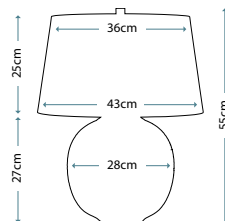

CAESAR SILVER
CAESAR/TL SIL

Hand cut ceramic table lamp with textured Silver glaze. Includes a Silver Sheer fabric hard-backed shade with silver card lining and Polished Nickel finial.

Max. Wattage: 1 x 60W E27