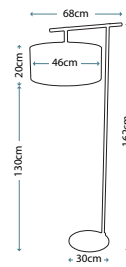

BALANCE FLOOR LAMP
BALANCE/FL WHT

Two-tone floor lamp finished in White with Polished Nickel highlights. Includes silver-lined white cylinder shade and fabric diffuser.

Max. Wattage: 1 x 100W E27