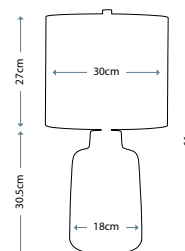

BACARI SMALL
BACARI/TL SM

Ceramic table lamp with a Blue and Grey reactive glaze. Includes a Light Grey faux silk hard-backed cylinder shade.

Max. Wattage: 1 x 60W E27