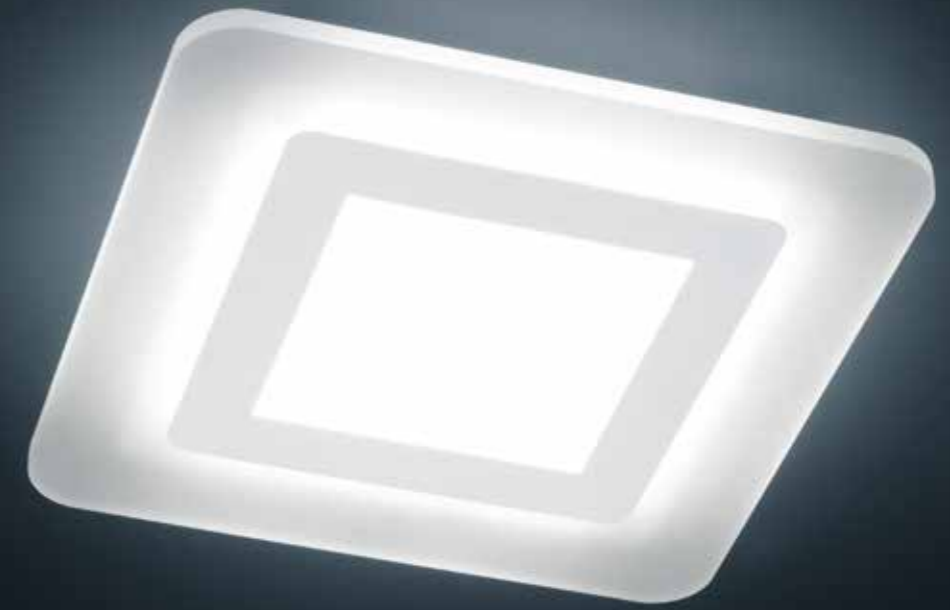

WES

LED IP20

mattweiß
Acrylglas satiniert
white mat
acrylic glass satinised