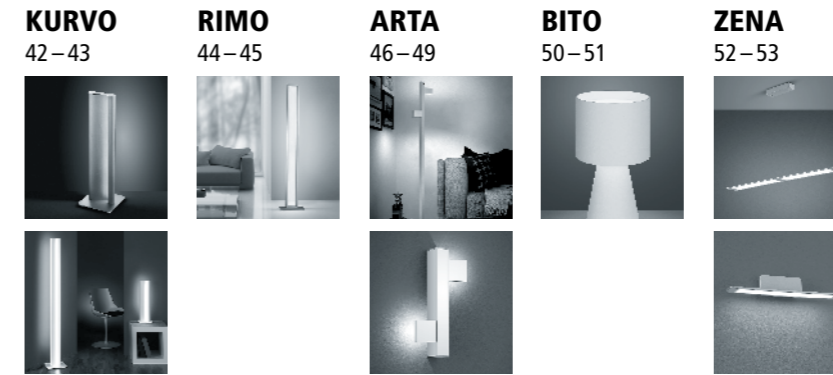

Leuchtenübersicht Innenleuchten
Overview interior lighting

INDEX

ADEO	116-117
ALIA	98-99
ALIDE	70-73
ALMA	40-41
ANTEA	64-65
ARTA	46-49
BITO	50-51
BORA	20-25
CANIO	100-101
CERTO	26-33
COX	164-165
DORA	84-85
DORI	128-129
DORO	38-39
ENNA 2	140-141
FOSCA	120-121
GAIA	154-157
IVY	152-153
JENNA	112-113
JOCY	126-127
JUNA	82-83
KADO	96-97
KETO	158-159
KURVO	42-43
LADO	148-149
LEXX	54-55
LIV	10-15
LOMO	16-19
MATA	106-107
MIKO	90-91
MOYA	62-63
NALA	34-35
NORI	104-105
NUNO	102-103
NURO	114-115
ONNO	122-125
ORSO	132-135
OSO	76-77 / 162-163
PABLO	130-131
PALA	160-161
PAVO	94-95
PAX	80-81
PONTO	150-151
RENA	136-139
RIMO	44-45
RIWA	78-79
ROXX	36-37
SALLY	74-75
SIMA	66-67
SIRI	88-89
SIRI LED	86-87
STEN	144-145
TARA	68-69
THEIA	146-147
VADA	92-93
VENTA	58-61
VIDI	168-169
VIN	56-57
WES	108-111
YONA	118-119
YUMA	166-167
ZELO	170-171
ZENA	52-53