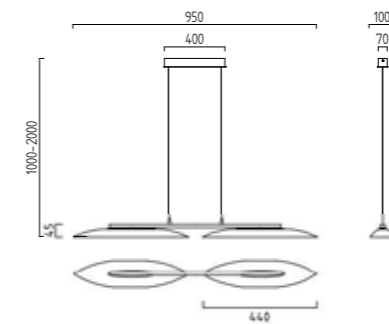

mattnickel - chrom
Glas satiniert
nickel mat - chrome
glass satinised

2 x 10 W, ca. 2800 K, 1600 Lumen
26/1641.27/5210