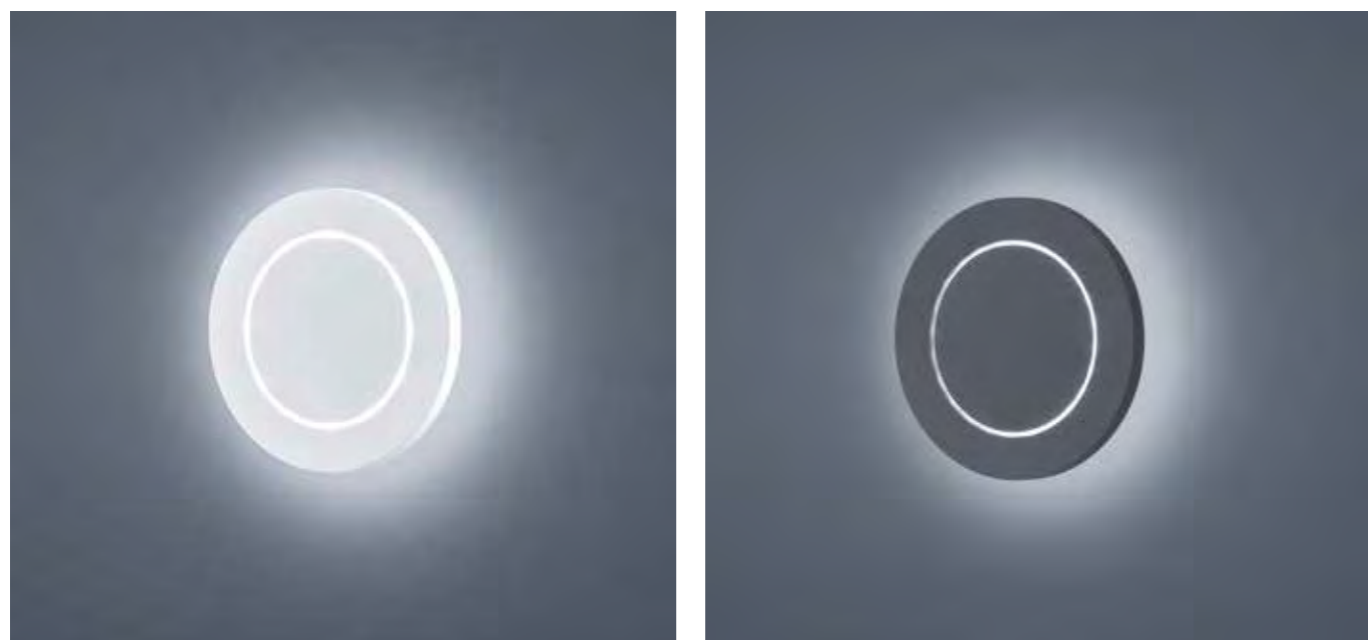

FOGO

LED IP54

massiv aluminium
solid aluminium

8 W, ca. 3000 K, 800 Lumen

Farbe mattweiß / colour white mat

A18603.07

Farbe graphit / colour graphite

A18603.93