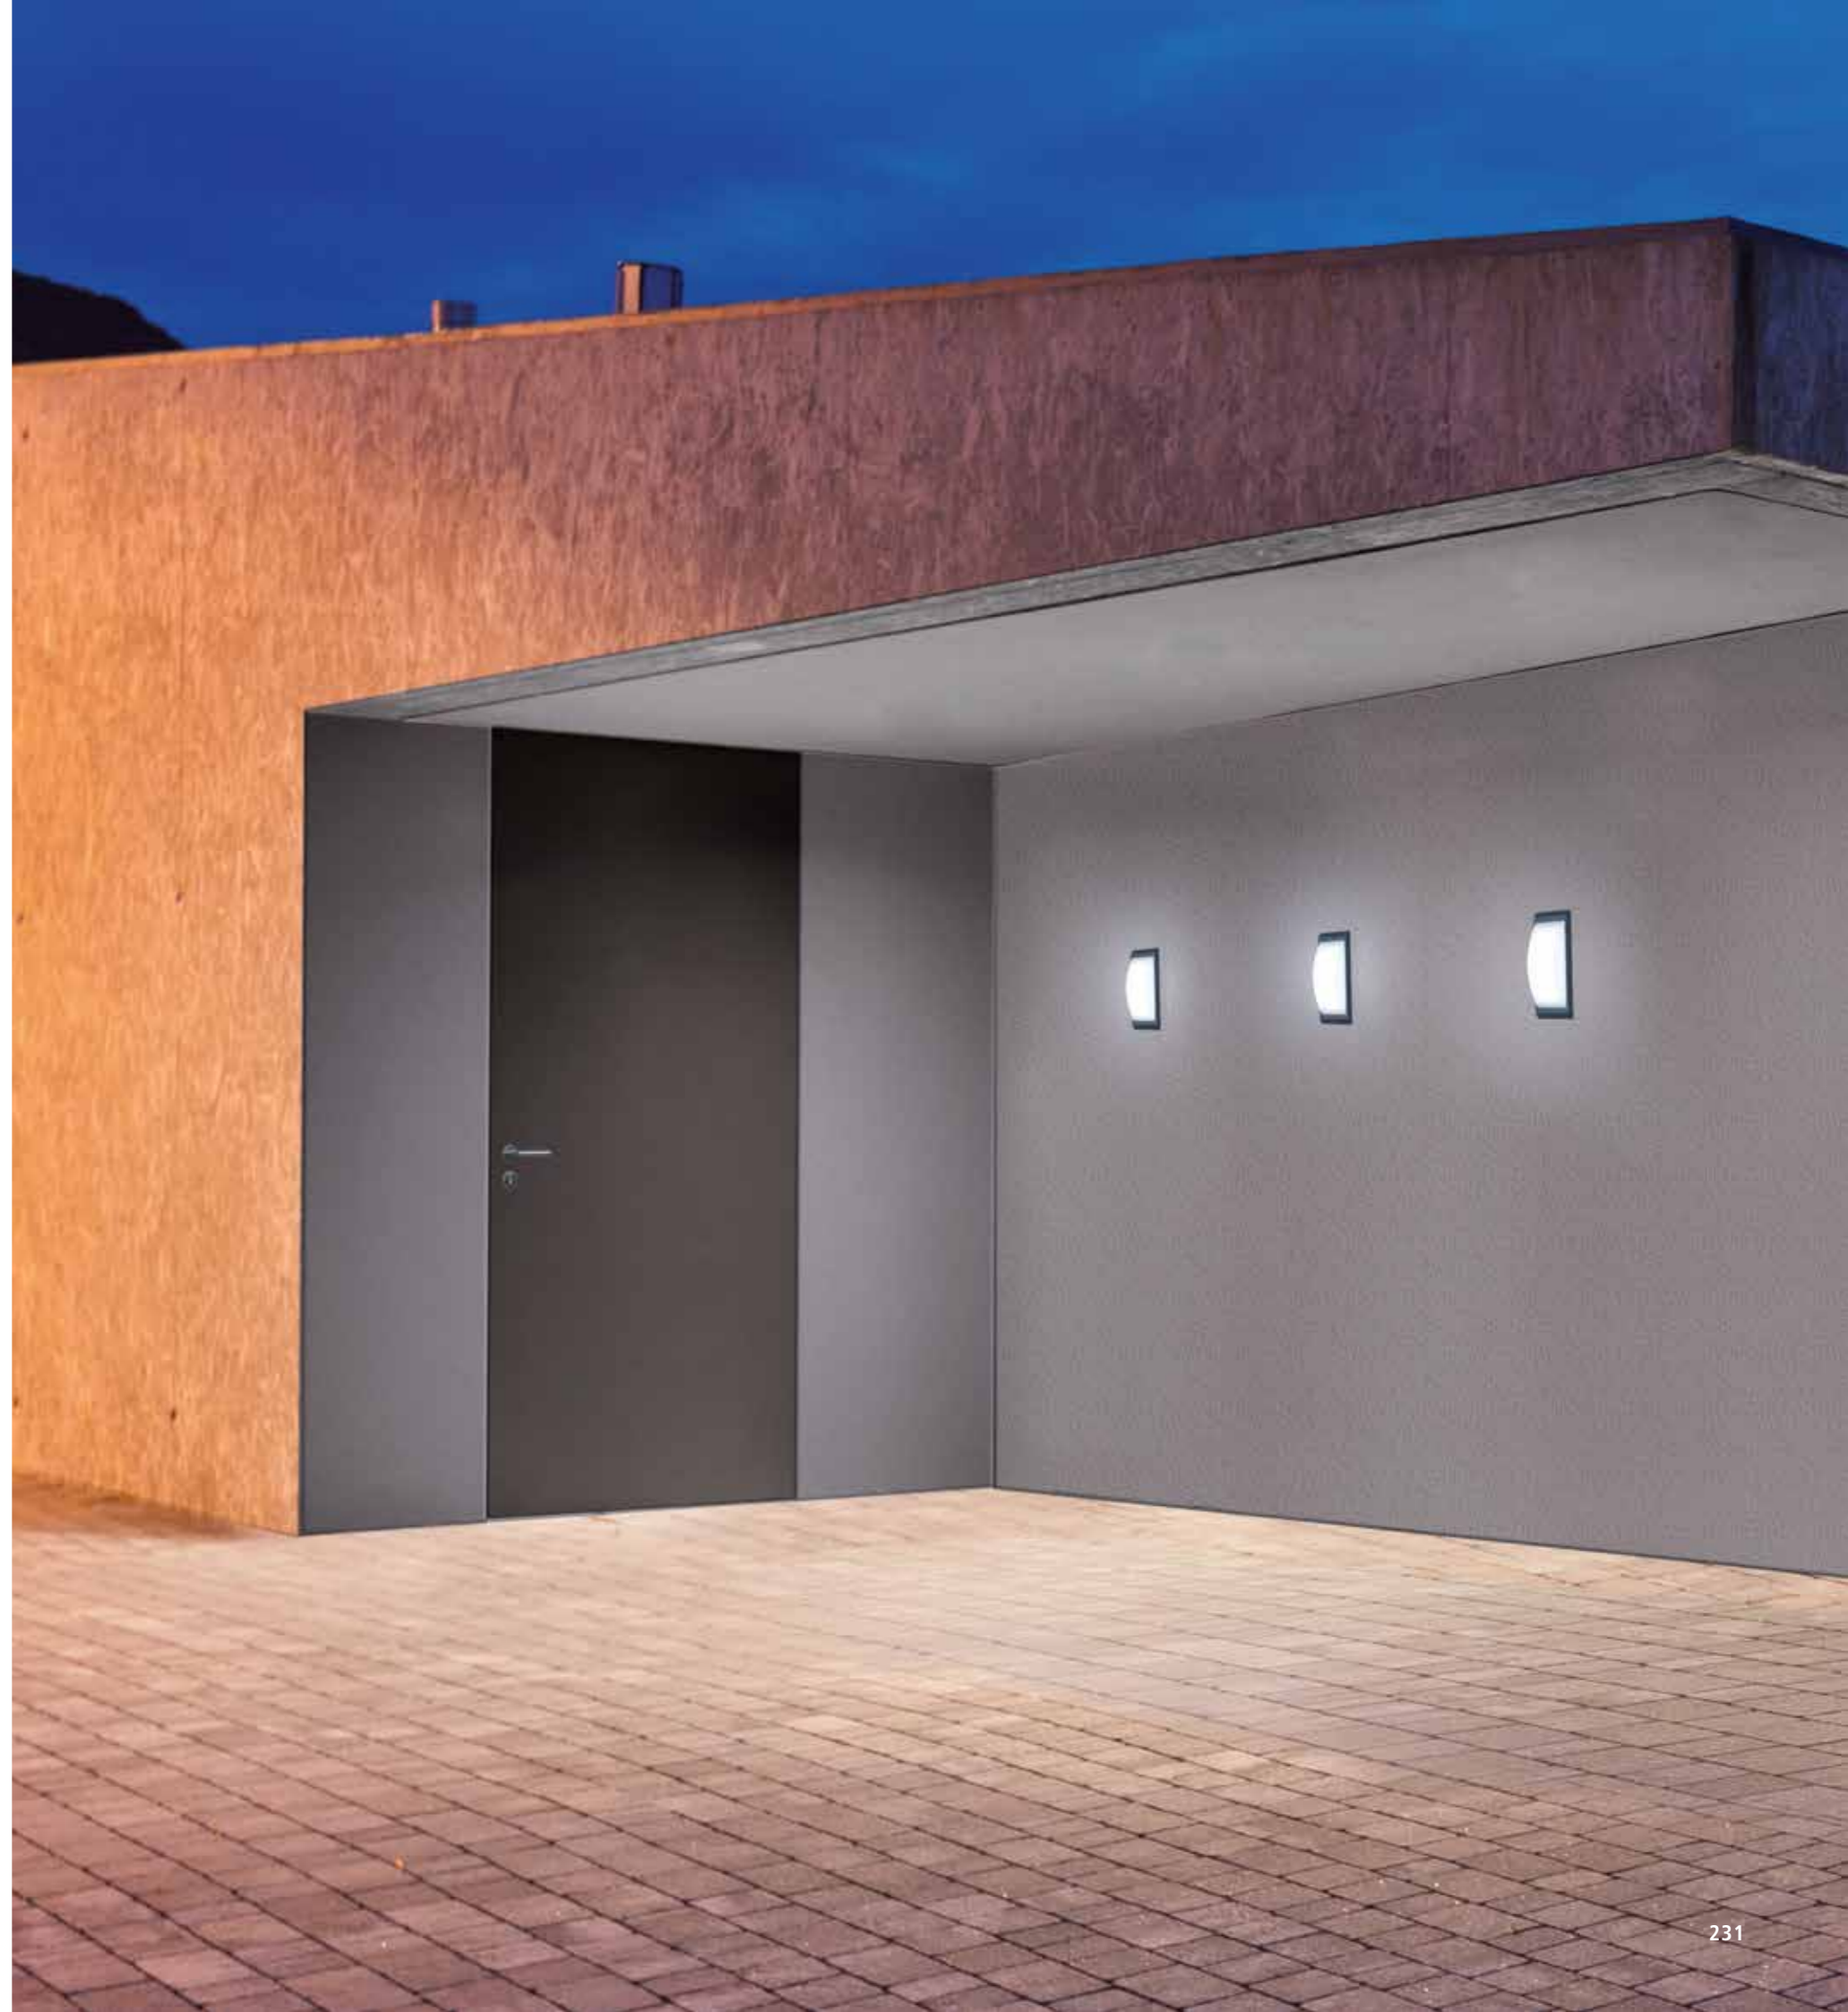

KAPO

LED IP54

aluminium
Farbe graphit
Acryl satiniert
aluminium
colour graphite
acrylic satinised

10 W, 230 V, ca. 3000 K, 500 Lumen

A18610.93