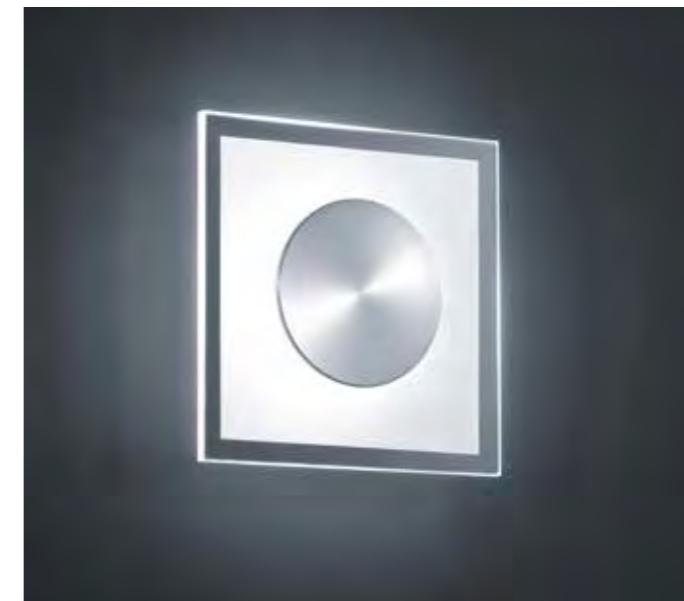

# ALIDE

LED IP30

mattnickel  
Dekorglas weiß / klar  
nickel mat  
decorative glass white / clear

8 W, ca. 3000 K, 800 Lumen  
**18/1315.06/5103**

8 W, ca. 3000 K, 800 Lumen  
**18/1316.06/5104**