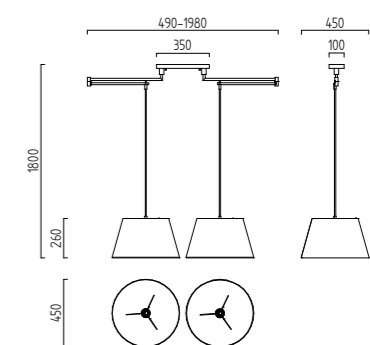

Schirm Chintz weiß / shade chintz white
26/1847.04/9276

Schirm Chintz anthrazit / shade chintz anthracite
26/1847.04/9283