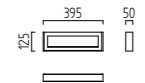

# JOCY

LED IP20

mattnickel  
nickel mat

6 W, ca. 3000 K, 570 Lumen  
**68/1333.06**

12 W, ca. 3000 K, 1140 Lumen  
**128/1333.06**