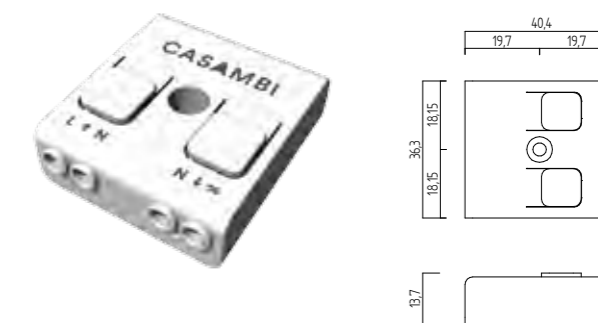

Art-Nr. 6100

LED	eingebaute LED built-in LED	inklusive Schalter switch on/off included
E27	Fassung für austauschbare Leuchtmittel socket for exchangeable bulbs	Höhe einstellbar Height adjustable
Dimmbar	dimmbar dimmable	stufenlose Höhenverstellung height infinitely adjustable
incl.	inklusive Dimmer dimmer included	EASY-LIFT Höhenverstellung EASY-LIFT height adjustment
Remote	inklusive Fernbedienung remote control included	inklusive Bewegungsmelder motion sensor included
Casambi	Smart Home Steuerung optional smart home control optionally	IP.. protective rating