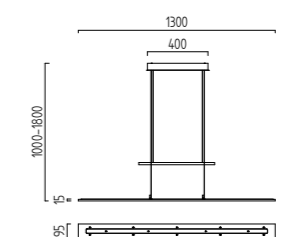

# ANTEA

LED    IP20

edelstahl - finish  
Glas teilsatiniert  
stainless steel - finish  
glass partially satinised

9 x 3 W, ca. 2700 K, 2430 Lumen  
**96/1301.86/5070**