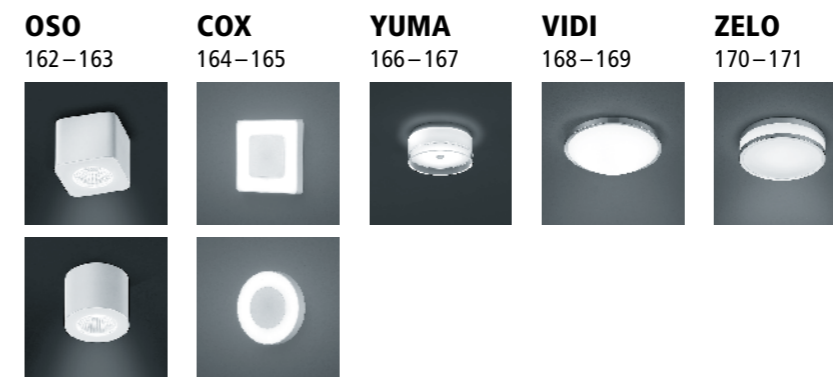

Leuchtenübersicht Innenleuchten
Overview interior lighting

BATHROOM

INDEX