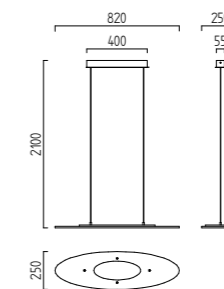

mattnickel eloxiert - chrom
Glas teilsatiniert
nickel mat anodised - chrome
glass partially satinised

12 x 3 W, ca. 2700 K, 3240 Lumen
126/1709.19/5243