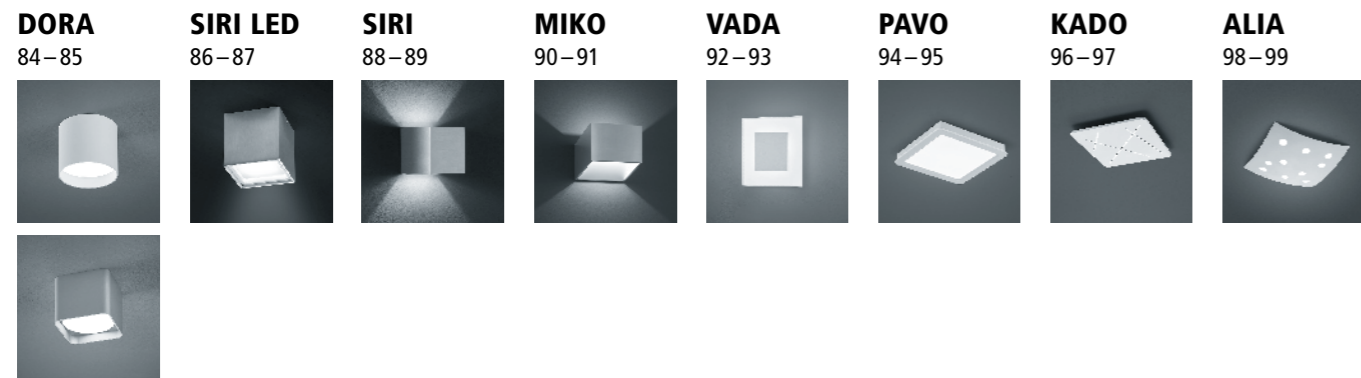

Leuchtenübersicht Innenleuchten
Overview interior lighting

INDEX

ADEO	116-117
ALIA	98-99
ALIDE	70-73
ALMA	40-41
ANTEA	64-65
ARTA	46-49
BITO	50-51
BORA	20-25
CANIO	100-101
CERTO	26-33
COX	164-165
DORA	84-85
DORI	128-129
DORO	38-39
ENNA 2	140-141
FOSCA	120-121
GAIA	154-157
IVY	152-153
JENNA	112-113
JOCY	126-127
JUNA	82-83
KADO	96-97
KETO	158-159
KURVO	42-43
LADO	148-149
LEXX	54-55
LIV	10-15
LOMO	16-19
MATA	106-107
MIKO	90-91
MOYA	62-63
NALA	34-35
NORI	104-105
NUNO	102-103
NURO	114-115
ONNO	122-125
ORSO	132-135
OSO	76-77 / 162-163
PABLO	130-131
PALA	160-161
PAVO	94-95
PAX	80-81
PONTO	150-151
RENA	136-139
RIMO	44-45
RIWA	78-79
ROXX	36-37
SALLY	74-75
SIMA	66-67
SIRI	88-89
SIRI LED	86-87
STEN	144-145
TARA	68-69
THEIA	146-147
VADA	92-93
VENTA	58-61
VIDI	168-169
VIN	56-57
WES	108-111
YONA	118-119
YUMA	166-167
ZELO	170-171
ZENA	52-53