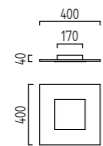

19,5 W, ca. 2900 K, 1480 Lumen

mattnickel / nickel mat
15/1729.06

mattweiß / white mat
15/1729.07