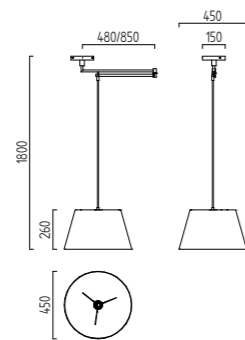

Schirm Chintz anthrazit / shade chintz anthracite
16/1847.04/9283