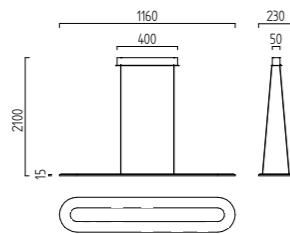

SIMA

LED IP20

edelstahl - finish
Acrylglas satiniert
stainless steel - finish
acrylic glass satinised