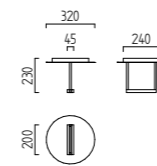

mattweiß - chrom
Acryldiffusor satiniert
white mat - chrome
acrylic diffuser satinised

12,5 W, ca. 3000 K, 1500 Lumen
25/1724.84