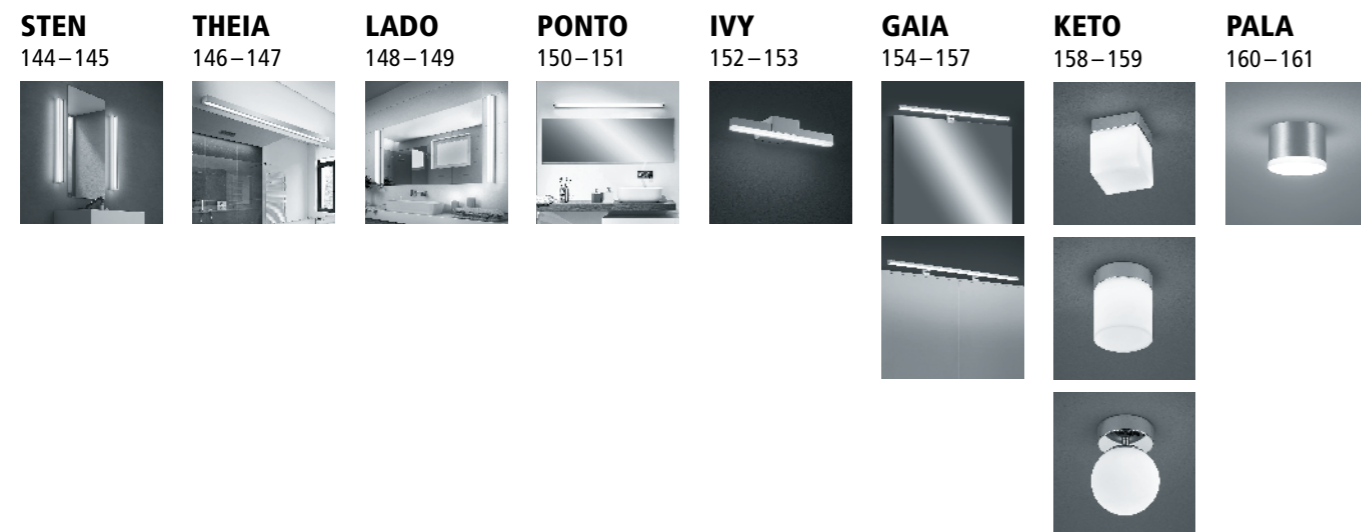

Leuchtenübersicht Innenleuchten
Overview interior lighting

BATHROOM

INDEX