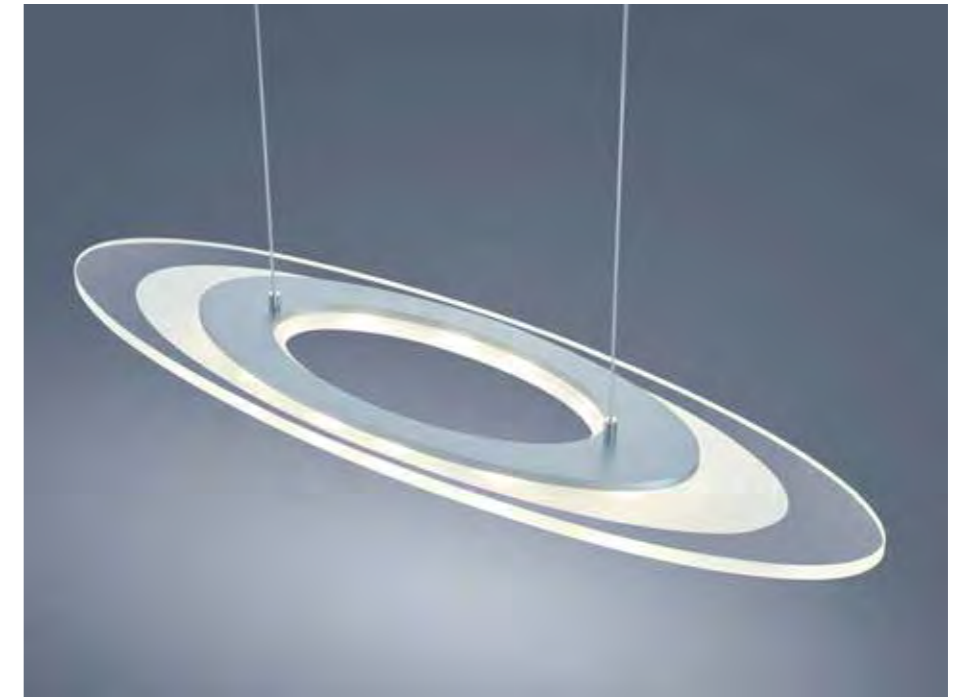

mattnickel eloxiert - chrom
Glas teilsatiniert
nickel mat anodised - chrome
glass partially satinised

12 x 3 W, ca. 2700 K, 3240 Lumen
126/1709.19/5243