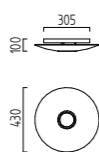

Glas satiniert
glass satinised

35 W, ca. 2900 K, 3100 Lumen

mattmessing / brass mat
15/1510.02/5163

mattnickel / nickel mat
15/1510.06/5163