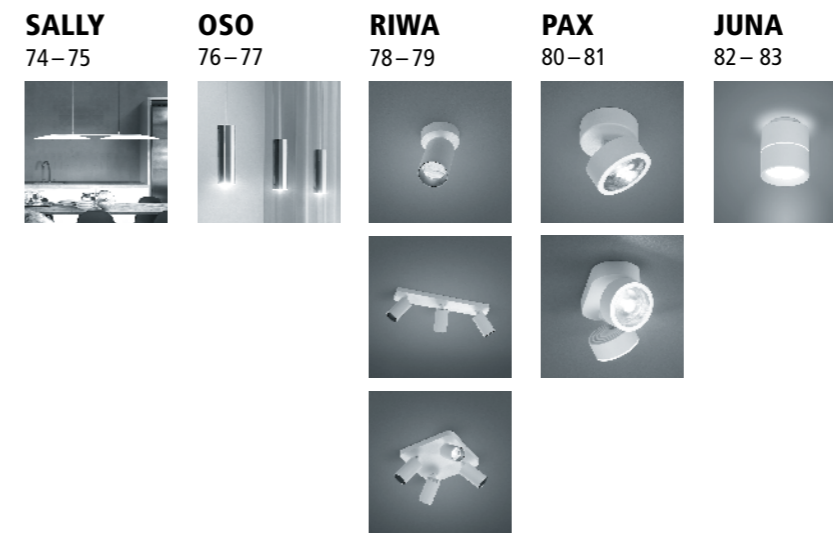

Leuchtenübersicht Innenleuchten
Overview interior lighting

INDEX

ADEO	116-117
ALIA	98-99
ALIDE	70-73
ALMA	40-41
ANTEA	64-65
ARTA	46-49
BITO	50-51
BORA	20-25
CANIO	100-101
CERTO	26-33
COX	164-165
DORA	84-85
DORI	128-129
DORO	38-39
ENNA 2	140-141
FOSCA	120-121
GAIA	154-157
IVY	152-153
JENNA	112-113
JOCY	126-127
JUNA	82-83
KADO	96-97
KETO	158-159
KURVO	42-43
LADO	148-149
LEXX	54-55
LIV	10-15
LOMO	16-19
MATA	106-107
MIKO	90-91
MOYA	62-63
NALA	34-35
NORI	104-105
NUNO	102-103
NURO	114-115
ONNO	122-125
ORSO	132-135
OSO	76-77 / 162-163
PABLO	130-131
PALA	160-161
PAVO	94-95
PAX	80-81
PONTO	150-151
RENA	136-139
RIMO	44-45
RIWA	78-79
ROXX	36-37
SALLY	74-75
SIMA	66-67
SIRI	88-89
SIRI LED	86-87
STEN	144-145
TARA	68-69
THEIA	146-147
VADA	92-93
VENTA	58-61
VIDI	168-169
VIN	56-57
WES	108-111
YONA	118-119
YUMA	166-167
ZELO	170-171
ZENA	52-53