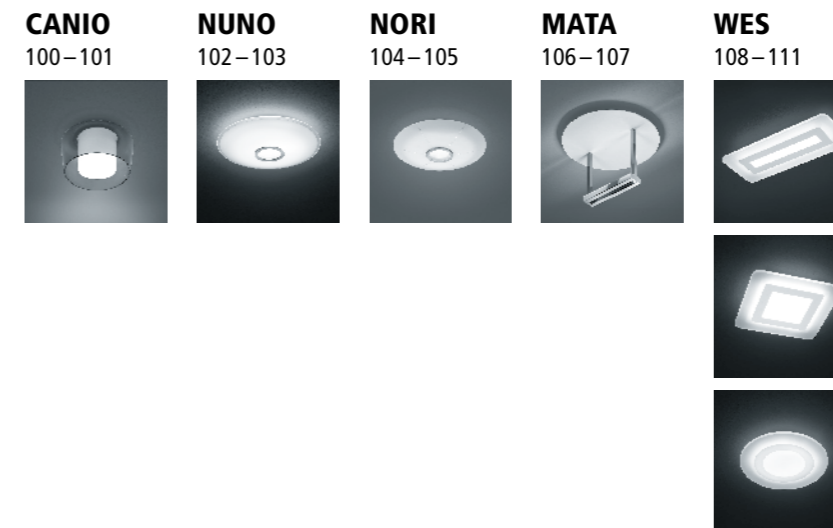

YOUR  
LIGHT 18

INSIDE + OUTSIDE

**INNENLEUCHTEN  
INTERIOR LIGHTING**  
4 – 171  
**BATHROOM**  
142 – 171

**VIGO SYSTEM**  
172 – 187

**LIGHT IS OUTSIDE®**  
188 – 269

-  eingebaute LED  
built-in LED
-  Fassung für austauschbare Leuchtmittel  
socket for exchangeable bulbs
-  dimmbar  
dimmable
-  inklusive Dimmer  
dimmer included
-  inklusive Fernbedienung  
remote control included
-  Smart Home Steuerung optional  
smart home control optionally
-  inklusive Schalter  
switch on/off included
-  Höhe einstellbar  
Height adjustable
-  stufenlose Höhenverstellung  
height infinitely adjustable
-  **EASY LIFT** EASY-LIFT Höhenverstellung  
EASY-LIFT height adjustment
-  inklusive Bewegungsmelder  
motion sensor included
-  Schutzart  
protective rating

INNENLEUCHTEN  
INTERIOR LIGHTING

Leuchtenübersicht Innenleuchten  
Overview interior lighting