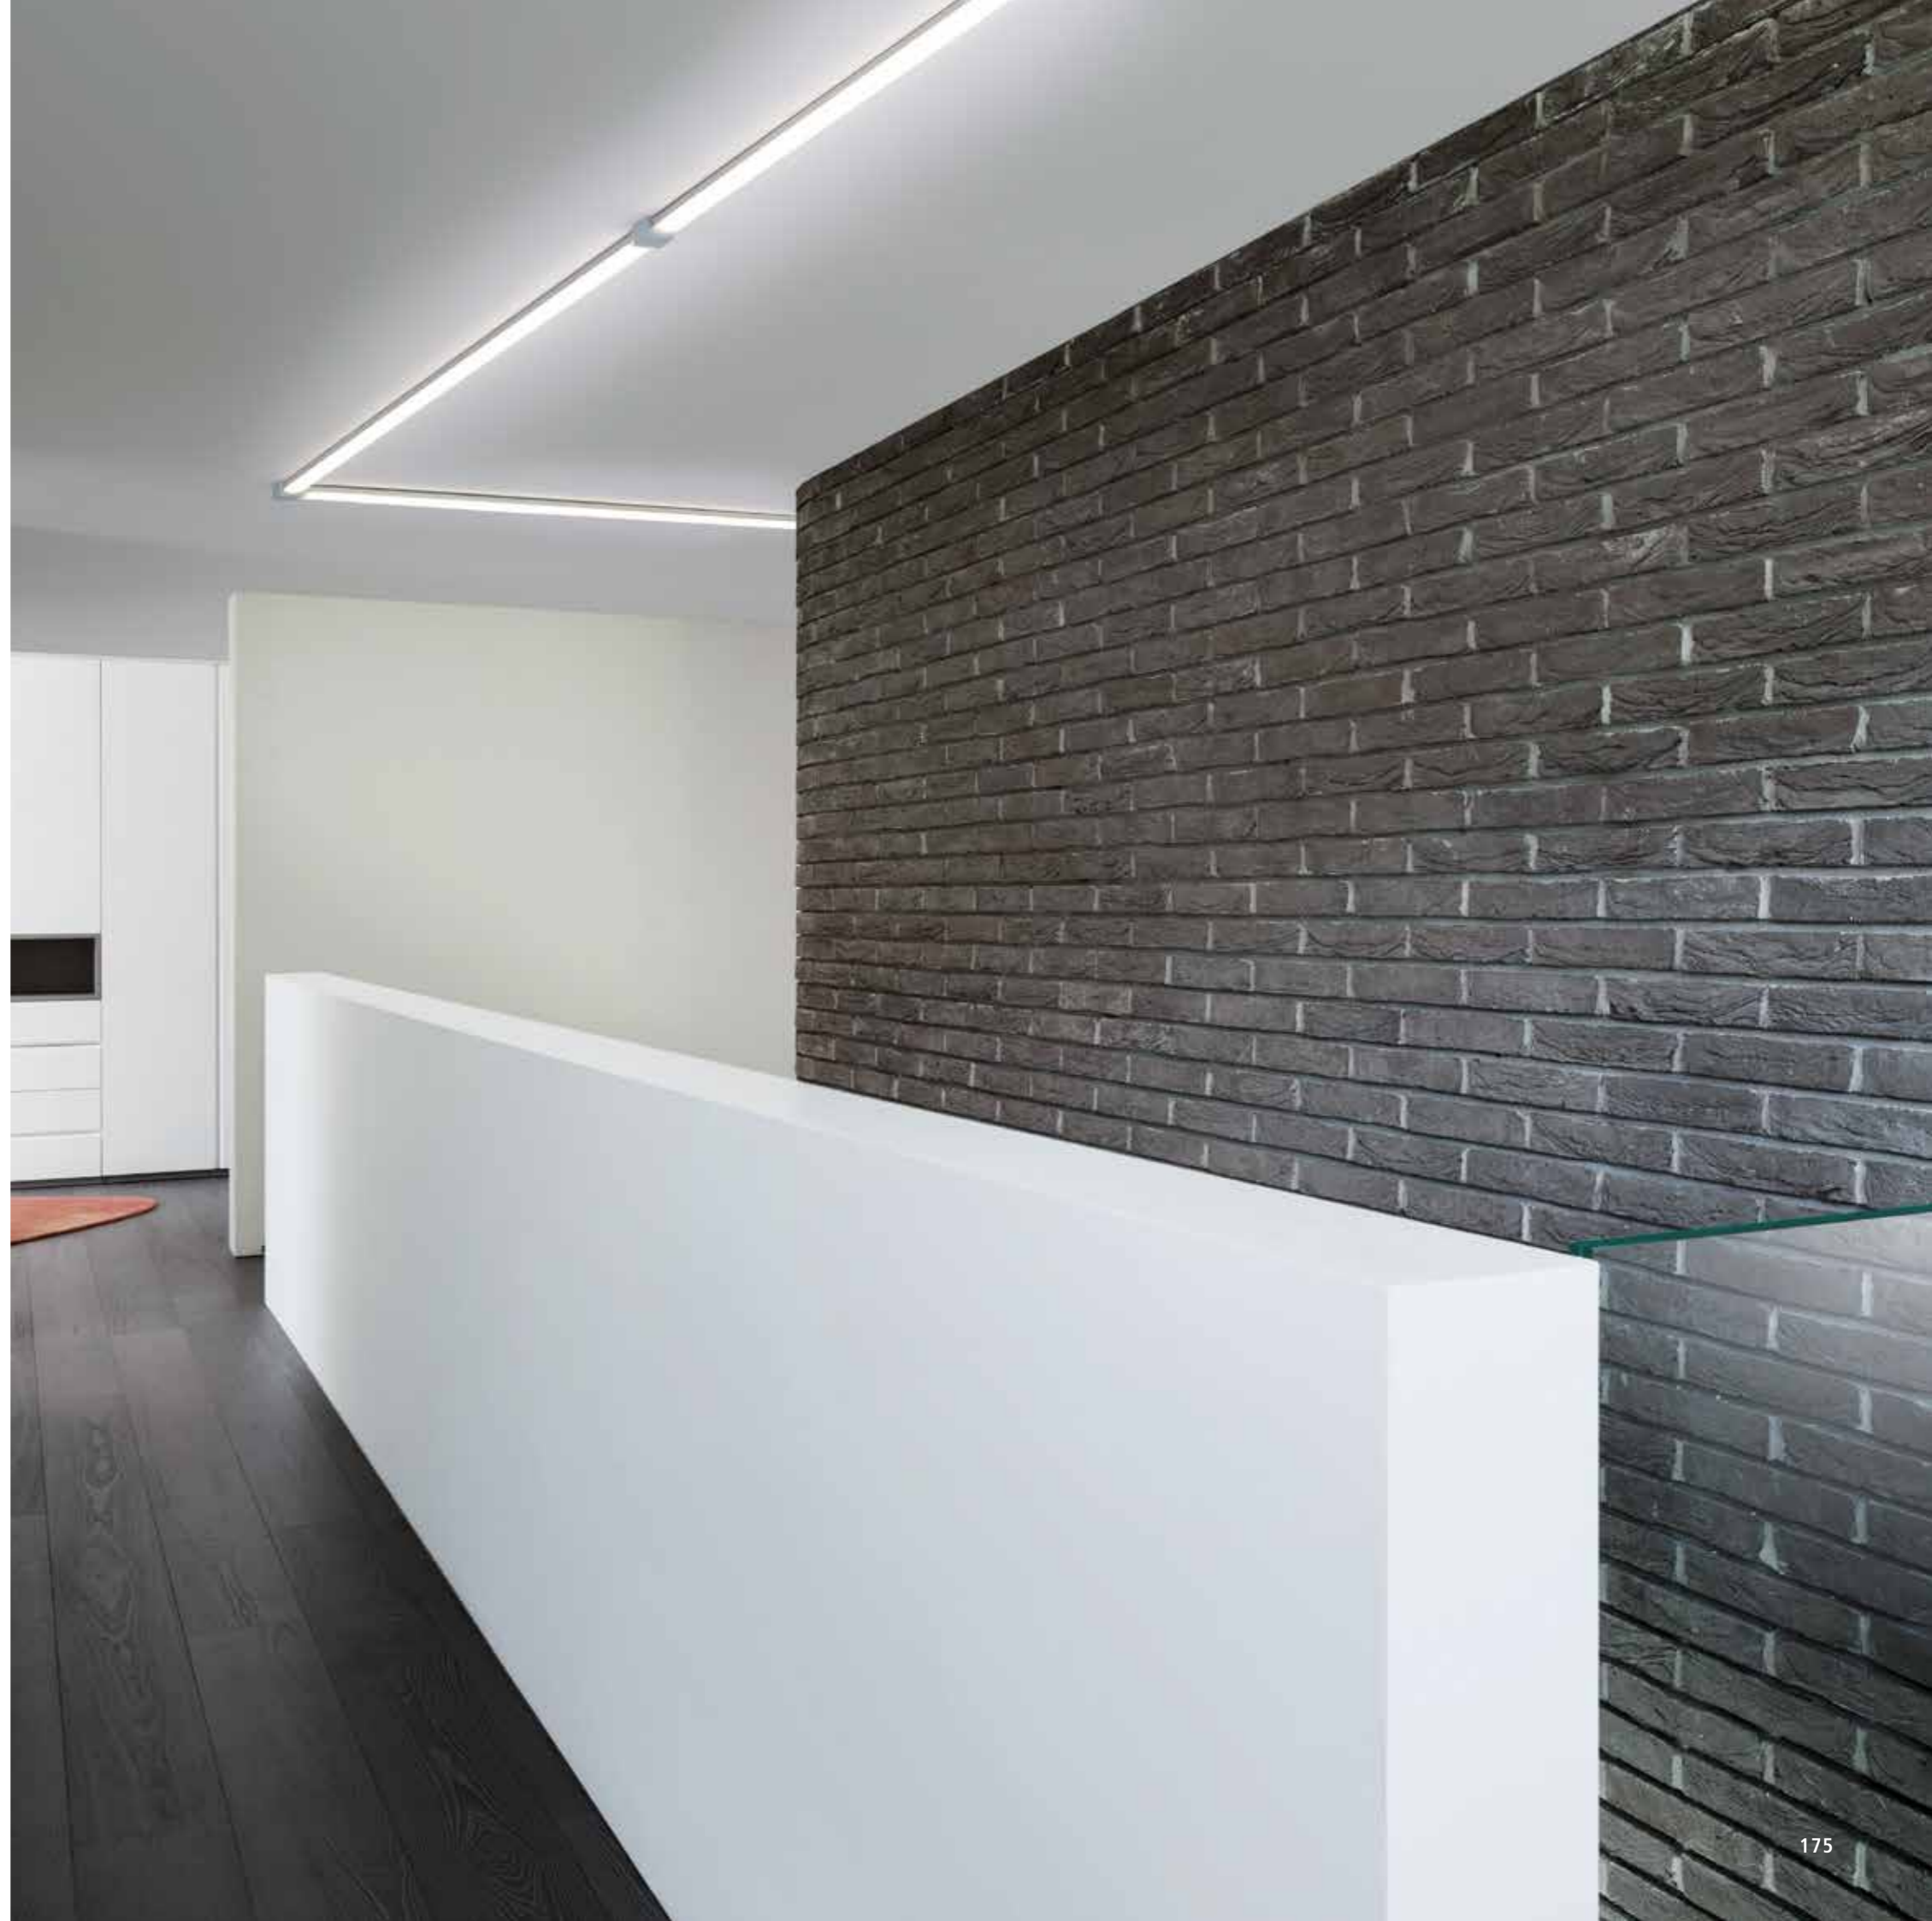

VIGO

Systemleistung 81 W / system wattage 81 W

Systemlänge 4680 mm / system length 4680 mm

externe Einspeisung / external power supply

- 1 3 x 15/1602.18 LED-Modul 27 W / LED-module 27 W
- 2 1 x 6021 Konverter 100 W / converter 100 W
- 3 1 x 6010.18 Endeinspeisung / end feeder
- 4 1 x 6001.18 Linienverbinder / line connector
- 5 1 x 6002.18 Verbinder 90° / 90°-connector
- 6 1 x 6000.18 Endstück / end fitting