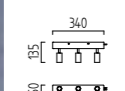

Endeinspeisung / end feeder
35/1730...