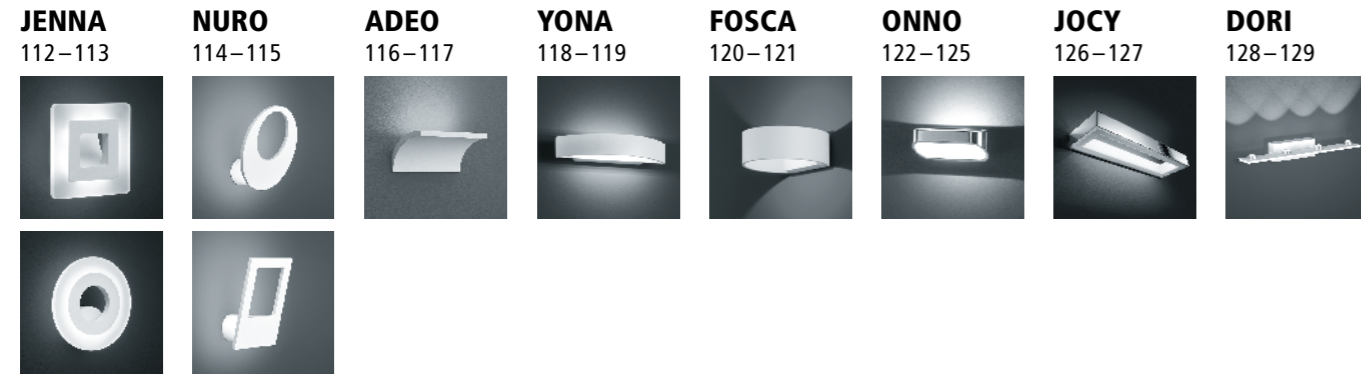

Leuchtenübersicht Innenleuchten
Overview interior lighting