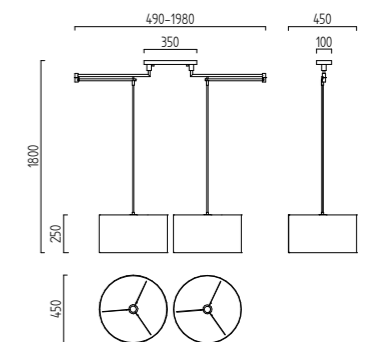

Schirm Chintz weiß / shade chintz white
26/1847.04/9290

Schirm Chintz anthrazit / shade chintz anthracite
26/1847.04/9289

Schirm Chintz mocca / shade chintz mocca
26/1847.04/9288