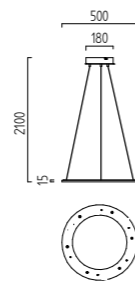

# SIMA

LED    IP20

edelstahl - finish  
Acrylglas satiniert  
stainless steel - finish  
acrylic glass satinised

12 x 3 W, ca. 2700 K, 3240 Lumen  
**126/1314.86**

12 x 3 W, ca. 2700 K, 3240 Lumen  
**96/1314.86**