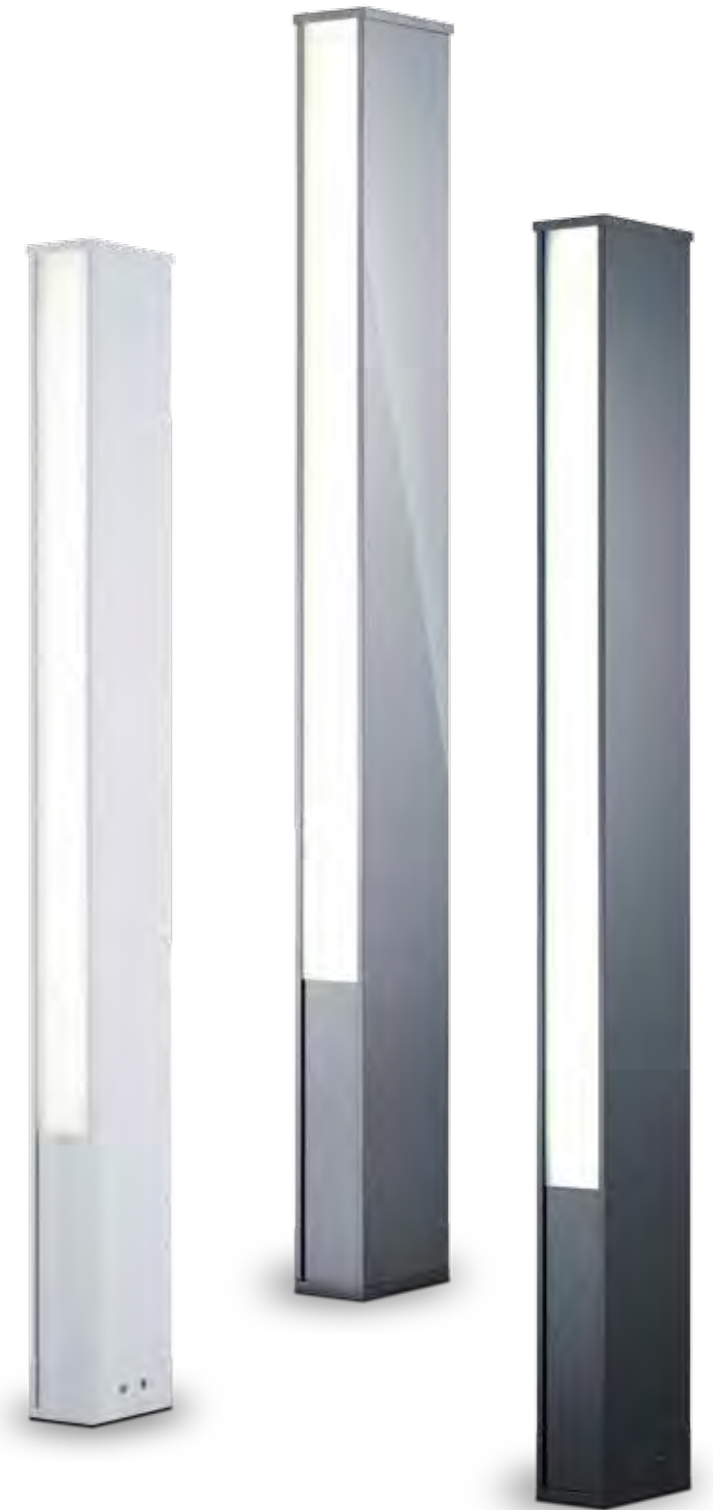

# TENDO LED

LED IP55

massiv aluminium  
Acryldiffusor satiniert  
solid aluminium  
acrylic diffuser satinised  
2 x 20 W, 230 V, ca. 3000 K, 4000 Lumen

Farbe mattweiß / colour white mat  
**A29412.07**

Farbe silbergrau / colour silver grey  
**A29412.46**