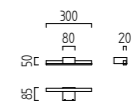

aluminium matt
Acryldiffusor satiniert
aluminium mat
acrylic diffuser satinised

8,4 W, ca. 3000 K, 810 Lumen
18/1547.26