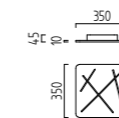

mattweiß
white mat

36 W, ca. 3000 K, 1520 Lumen
15/1646.07