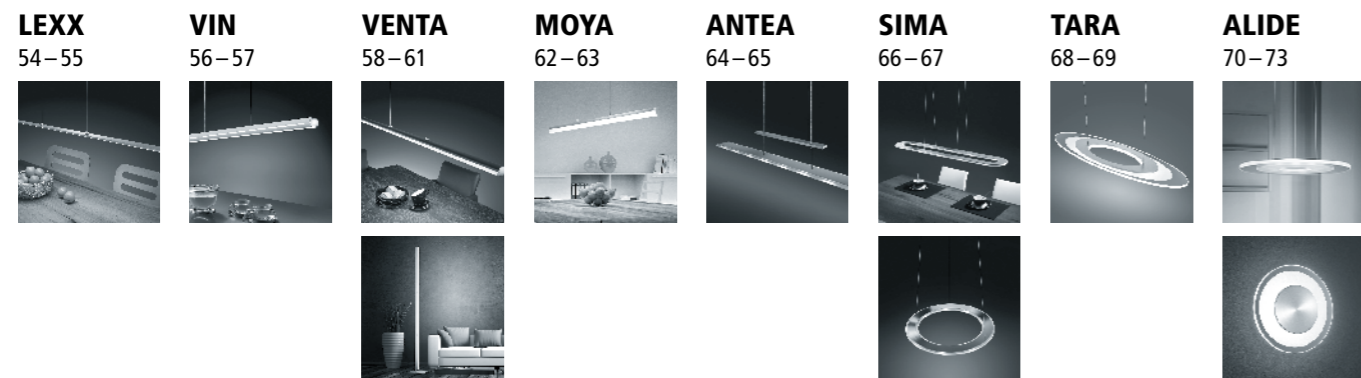

Leuchtenübersicht Innenleuchten
Overview interior lighting

INDEX

ADEO	116-117
ALIA	98-99
ALIDE	70-73
ALMA	40-41
ANTEA	64-65
ARTA	46-49
BITO	50-51
BORA	20-25
CANIO	100-101
CERTO	26-33
COX	164-165
DORA	84-85
DORI	128-129
DORO	38-39
ENNA 2	140-141
FOSCA	120-121
GAIA	154-157
IVY	152-153
JENNA	112-113
JOCY	126-127
JUNA	82-83
KADO	96-97
KETO	158-159
KURVO	42-43
LADO	148-149
LEXX	54-55
LIV	10-15
LOMO	16-19
MATA	106-107
MIKO	90-91
MOYA	62-63
NALA	34-35
NORI	104-105
NUNO	102-103
NURO	114-115
ONNO	122-125
ORSO	132-135
OSO	76-77 / 162-163
PABLO	130-131
PALA	160-161
PAVO	94-95
PAX	80-81
PONTO	150-151
RENA	136-139
RIMO	44-45
RIWA	78-79
ROXX	36-37
SALLY	74-75
SIMA	66-67
SIRI	88-89
SIRI LED	86-87
STEN	144-145
TARA	68-69
THEIA	146-147
VADA	92-93
VENTA	58-61
VIDI	168-169
VIN	56-57
WES	108-111
YONA	118-119
YUMA	166-167
ZELO	170-171
ZENA	52-53