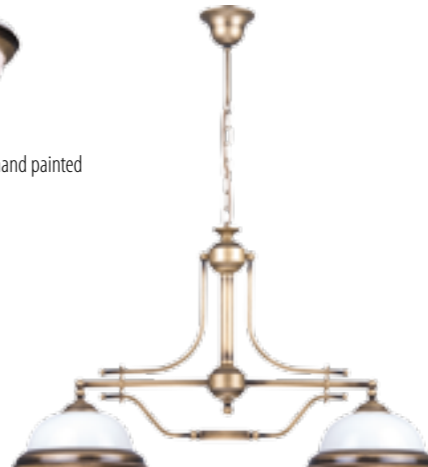

0221 H31 hand painted
Q 2 x E27 max 40 W
↔ 80 cm x 25 cm ↓ 90 cm