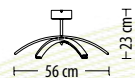

5572 Z-6

Q LED 30W 2260lm* 230V