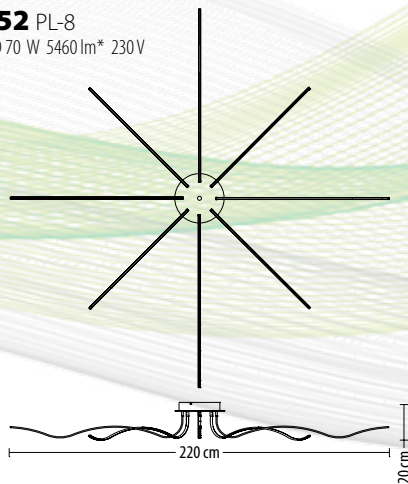

5252 PL-8

Ø LED 70 W 5460 lm* 230V