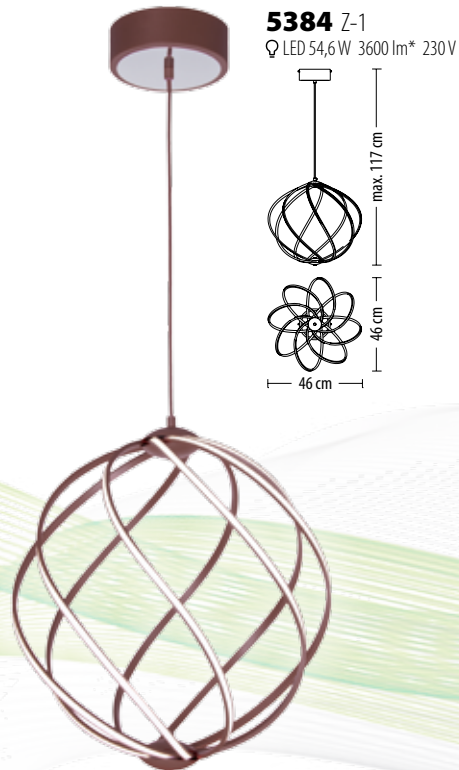

option
up to 60W