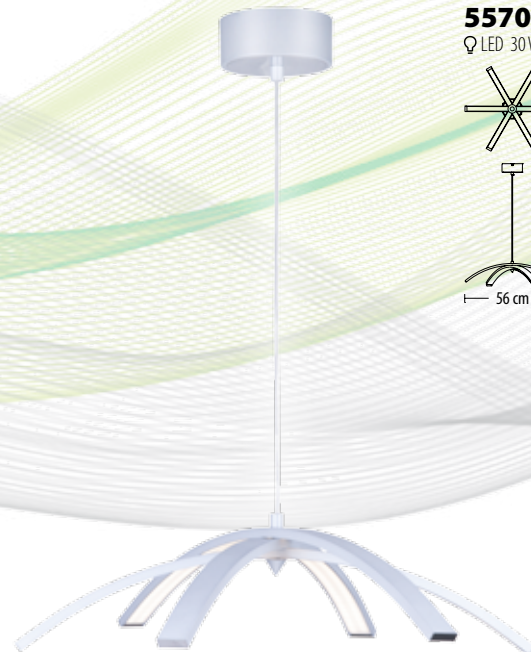

option
up to 60W