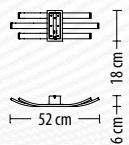

5216 PL-3
Q LED 25 W 1870 lm* 230V