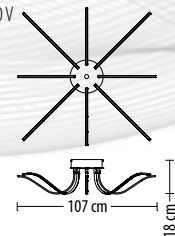

5258 PL-8
Q LED 35 W 2680 lm* 230V