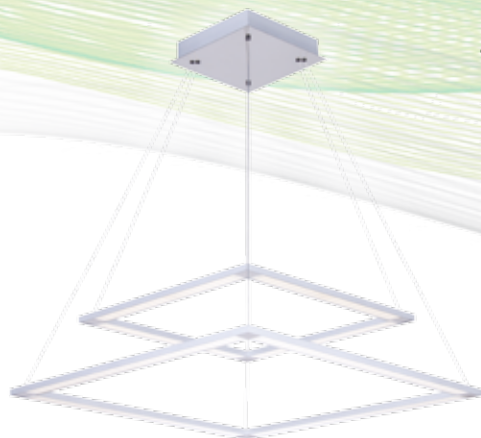

5341 Z-2
Q LED 59 W 3880 lm* 230 V