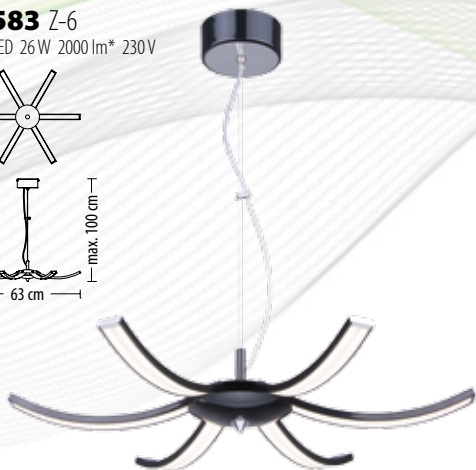

5582 Z-6

Q LED 43 W 3270 lm* 230 V

5583 Z-6

Q LED 26 W 2000 lm* 230 V

5586 PL-6

Q LED 43 W 3270 lm* 230 V

option
up to 60W

H01 WHITE H02 BLACK H57 ALUMINUM H82 MATT GREY H86 GLOSSY BLACK H89 GLOSSY WHITE H90 VENGE H91 CHROME