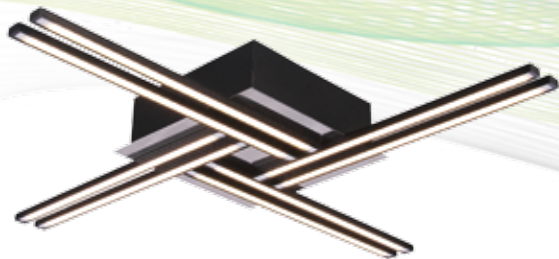

5255 PL-16
 Q LED 140 W 10920 lm* 230 V

5259 PL-8
 Q LED 35 W 2680 lm* 230 V

option
 up to 60W

5242 PL-4
 Q LED 17,3 W 1340 lm* 230 V

5025 Z-6
 Q LED 39 W 2940 lm* 230 V

5243 PL-8
 Q LED 19,2 W 1510 lm* 230 V