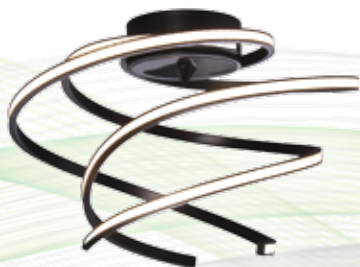

Q LED 4,9W 320lm* 230V

option
up to 60W

5221 Z-2
 Q LED 33 W 2520 lm* 230 V

5220 Z-2
 Q LED 33 W 2520 lm* 230 V

option
 up to 60W

5225 PL-3

Q LED 27 W 2052 lm* 230 V

5224 PL-3