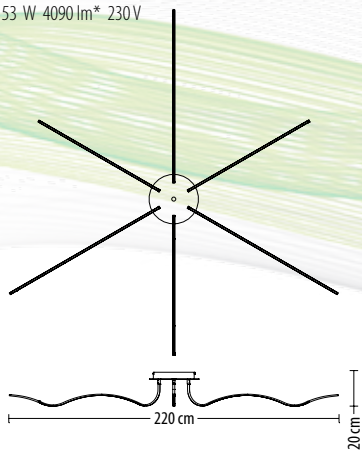

5250 PL-6

Ø LED 53 W 4090 lm* 230V