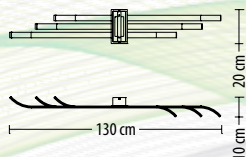

5213 PL-3
Q LED 54 W 4150 lm* 230V