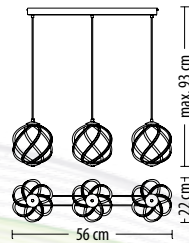

5346 Z-2

Q LED 59 W 3880 lm* 230 V

option
up to 60W

option
 up to 60W

5393 Z-2

Q LED 40 W 2580 lm* 230V

5392 Z-3

Q LED 60 W 3870 lm* 230V