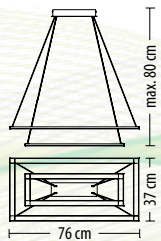

5343 Z-2
 Q LED 59 W 3880 lm* 230 V

5341 Z-2
 Q LED 59 W 3880 lm* 230 V

5342 Z-2
 Q LED 59 W 3880 lm* 230 V

option
 up to 60W

5344 Z-2

Q LED 59 W 3880 lm* 230 V

5345 Z-2

Q LED 59 W 3880 lm* 230 V