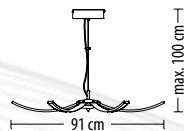

5582 Z-6

Q LED 43 W 3270 lm* 230 V