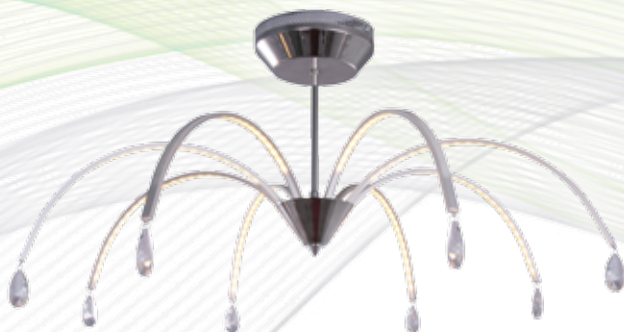

5026 Z-6
 Q LED 17 W 1260 lm* 230 V

option
 up to 60W

5240 Z-9
 Q LED 41 W 3020 lm* 230V

5021 Z-8
 Q LED 43 W 2520 lm* 230V

5029 K-3
 Q LED 11 W 810 lm* 230V

5028 B-3
 Q LED 12 W 880 lm* 230V

option
 up to 60W