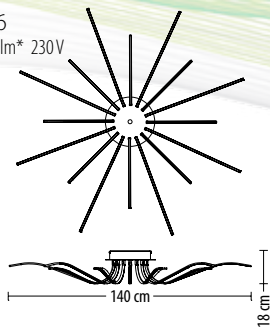

Q LED 39 W 2890 lm* 230 V

5226 K-1

Q LED 6,3 W 480 lm* 230 V

5227 B-1

Q LED 7,1 W 540 lm* 230 V

option
up to 60W

5330 PL-16
 Q LED 82 W 6550 lm* 230V

5256 PL-12
 Q LED 52 W 4030 lm* 230V