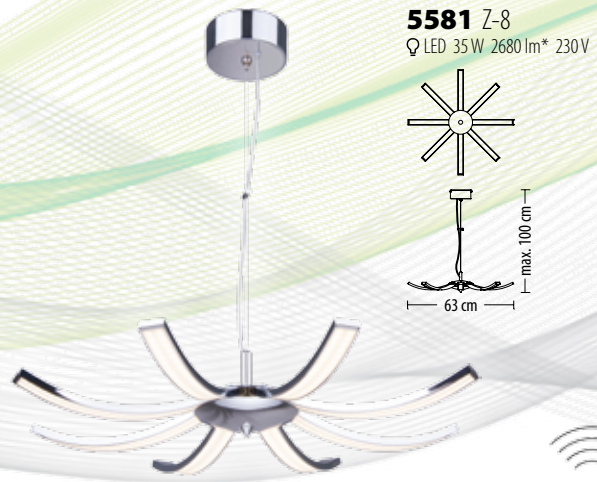

option
up to 60W