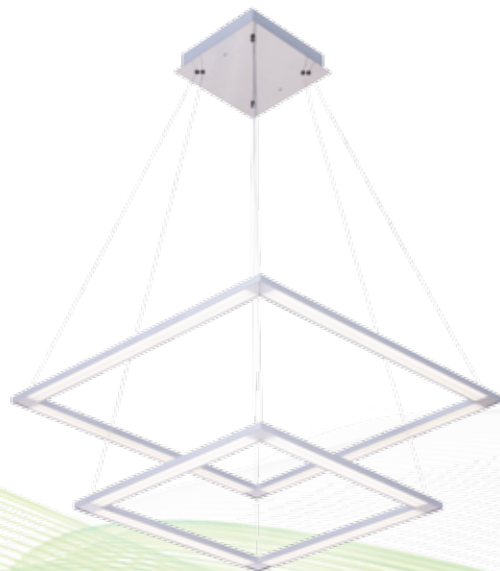

option
 up to 60W

5560 K-3
Q LED 3,3W 250 lm* 230 V

5562 K-3
Q LED 3,3W 250 lm* 230 V

5561 K-2
Q LED 2,2W 160 lm* 230 V

5563 K-2
Q LED 2,2W 160 lm* 230 V

option
up to 60W

5340 Z-2
 Q LED 59 W 3880 lm* 230 V