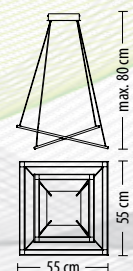

5342 Z-2
Q LED 59 W 3880 lm* 230 V