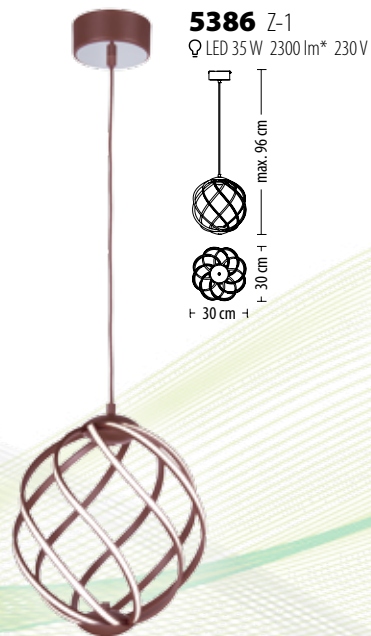

option
up to 60W