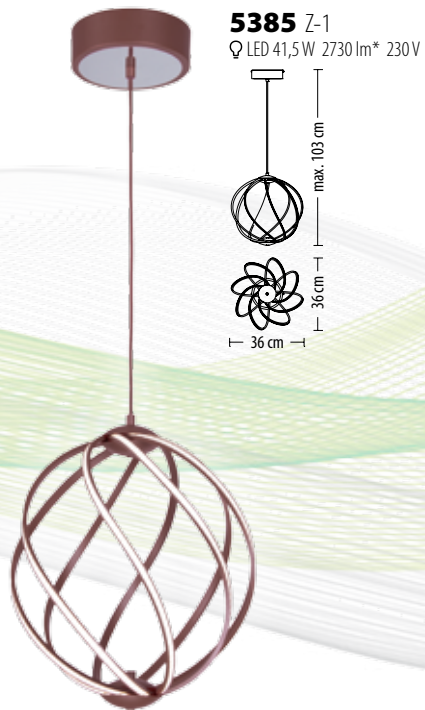

option
up to 60W