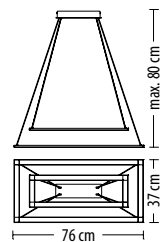

5343 Z-2
 Q LED 59 W 3880 lm* 230 V

5341 Z-2
 Q LED 59 W 3880 lm* 230 V

5342 Z-2
 Q LED 59 W 3880 lm* 230 V

option
 up to 60W

5344 Z-2

Q LED 59 W 3880 lm* 230 V

5345 Z-2

Q LED 59 W 3880 lm* 230 V