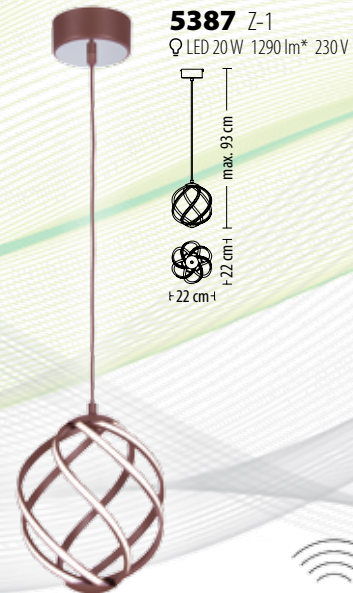

option
up to 60W