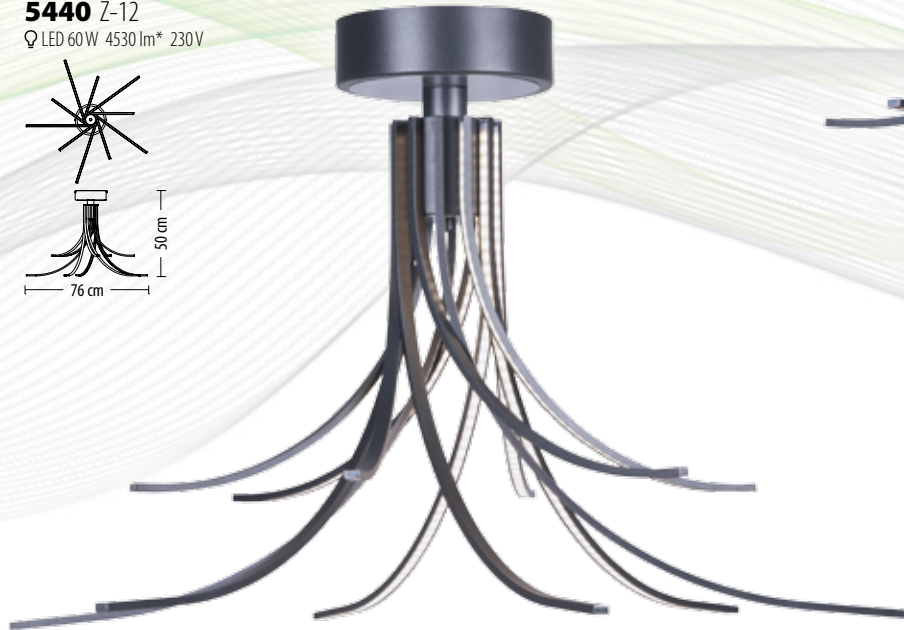

5440 Z-12
Q LED 60 W 4530 lm* 230V