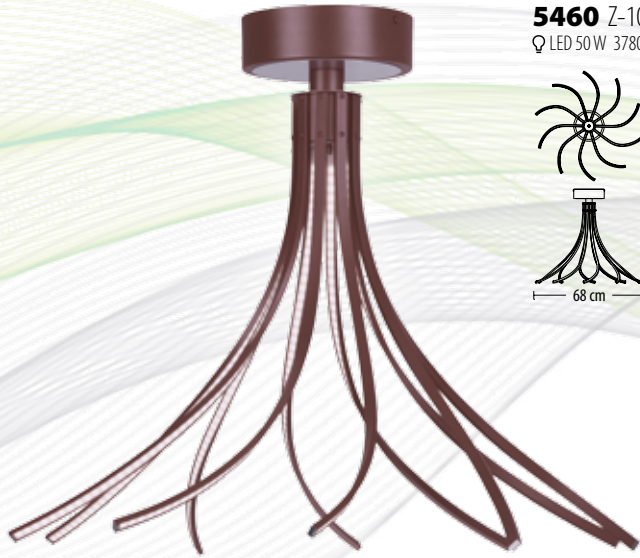

5450 Z-10
 Q LED 50W 3780 lm* 230V

5451 Z-8
 Q LED 33W 2520 lm* 230V

5452 Z-6
 Q LED 25W 1890 lm* 230V

option
 up to 60W

5462 Z-6
 Q LED 25W 1890 lm* 230V

5460 Z-10
 Q LED 50W 3780 lm* 230V

5461 Z-8
 Q LED 33W 2520 lm* 230V