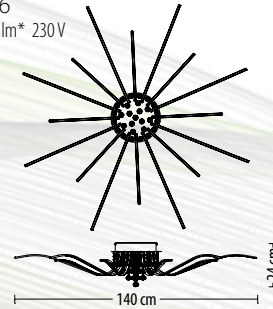

Ø LED 53 W 4090 lm* 230V

5252 PL-8

Ø LED 70 W 5460 lm* 230V

5254 PL-16

Ø LED 140 W 10920 lm* 230V

option
up to 60W

5257 PL-12
 Q LED 52 W 4030 lm* 230 V

5331 PL-16
 Q LED 82 W 6550 lm* 230 V