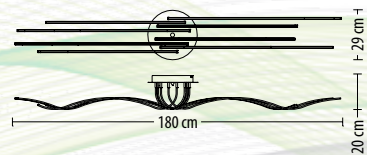

5253 PL-8

Ø LED 70W 5460lm* 230V