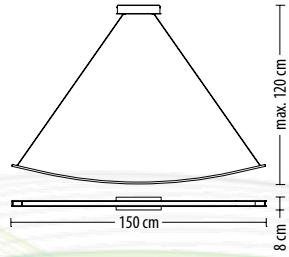

option
 up to 60W

5202 Z-2
 Q LED 65W 4950 lm* 230V

5200 Z-1
 Q LED 32W 2470 lm* 230V

5201 Z-1
 Q LED 33W 2520 lm* 230V

option
 up to 60W

5305 Z-1
Q LED 25W 1675 lm* 230V

5304 Z-1
Q LED 25W 1675 lm* 230V

option
up to 60W