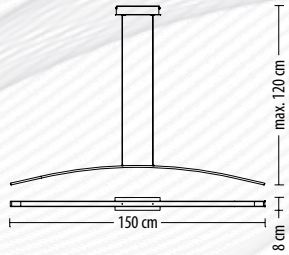

5304 Z-1
Q LED 25W 1675 lm* 230V