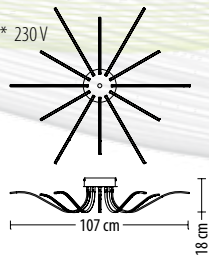

Q LED 39 W 2890 lm* 230 V

5226 K-1

Q LED 6,3 W 480 lm* 230 V

5227 B-1

Q LED 7,1 W 540 lm* 230 V

option
up to 60W

5330 PL-16
 Q LED 82 W 6550 lm* 230V

5256 PL-12
 Q LED 52 W 4030 lm* 230V