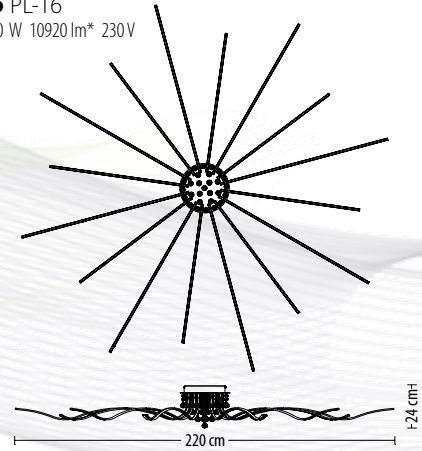

5255 PL-16
Q LED 140 W 10920 lm* 230 V

5025 Z-6
Q LED 39 W 2940 lm* 230 V