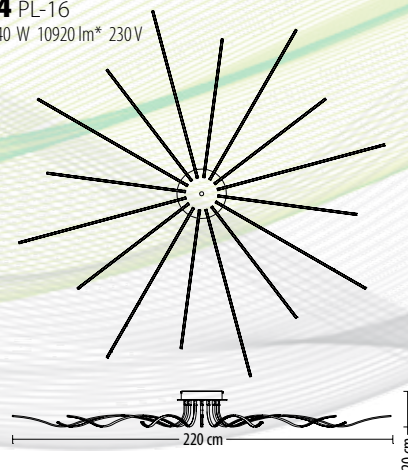

Ø LED 53 W 4090 lm* 230V

5252 PL-8

Ø LED 70 W 5460 lm* 230V

5254 PL-16

Ø LED 140 W 10920 lm* 230V

option
up to 60W

5257 PL-12
 Q LED 52 W 4030 lm* 230 V

5331 PL-16
 Q LED 82 W 6550 lm* 230 V