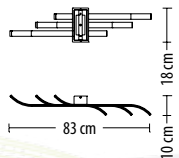

5401 Z-2
 Q LED 43W 3270 lm* 230V

option
 up to 60W

5303 PL-4
 Q LED 35W 2680lm* 230V

5316 PL-8
 Q LED 44W 3360lm* 230V

5317 PL-8
 Q LED 48W 3690lm* 230V

option
 up to 60W

5210 PL-3
 Q LED 33 W 2520 lm* 230V