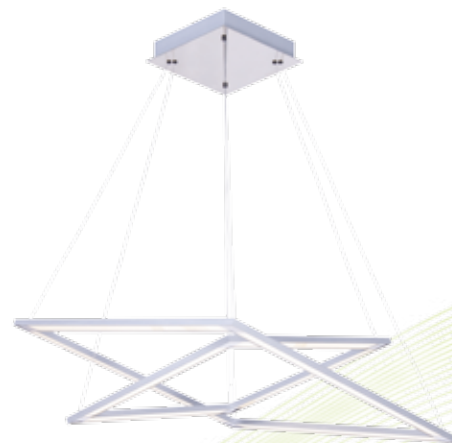

5343 Z-2
Q LED 59 W 3880 lm* 230 V