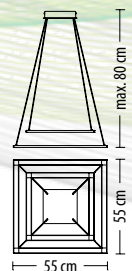

5341 Z-2
Q LED 59 W 3880 lm* 230 V