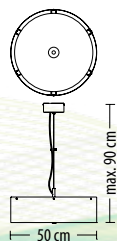

5540 Z-6
 Q LED 27 W 2010 lm* 230 V

5541 Z-6
 Q LED 23 W 1760 lm* 230 V

5542 PL-6
 Q LED 16,5 W 1260 lm* 230 V

option
 up to 60W

5531 Z-6
 Q LED 23 W 1760 lm* 230 V

5530 Z-6
 Q LED 27 W 2010 lm* 230 V

option
 up to 60W