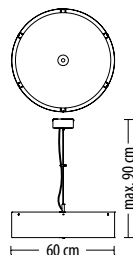

5540 Z-6
 Q LED 27 W 2010 lm* 230 V

5541 Z-6
 Q LED 23 W 1760 lm* 230 V

5542 PL-6
 Q LED 16,5 W 1260 lm* 230 V

option
 up to 60W

5531 Z-6
 Q LED 23 W 1760 lm* 230 V

5530 Z-6
 Q LED 27 W 2010 lm* 230 V

option
 up to 60W