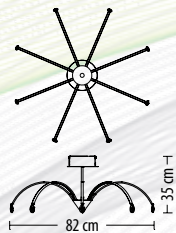

5026 Z-6
 Q LED 17 W 1260 lm* 230 V

option
 up to 60W

5240 Z-9
 Q LED 41 W 3020 lm* 230V

5021 Z-8
 Q LED 43 W 2520 lm* 230V

5029 K-3
 Q LED 11 W 810 lm* 230V

5028 B-3
 Q LED 12 W 880 lm* 230V

option
 up to 60W