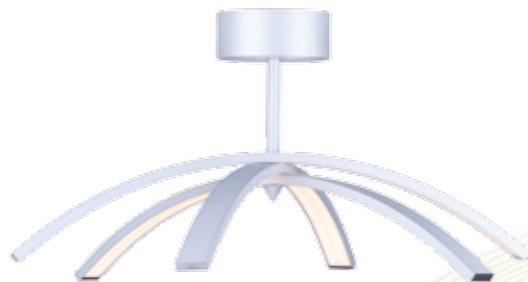

5571 Z-6

Q LED 30W 2260lm* 230V

5572 Z-6

Q LED 30W 2260lm* 230V