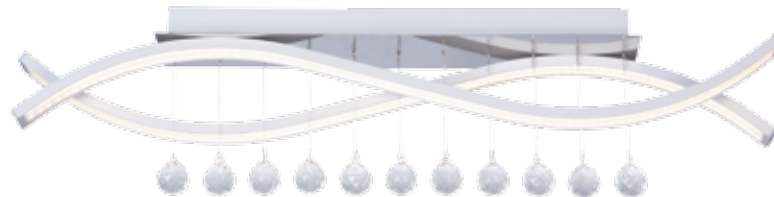

5570 Z-6

Q LED 30W 2260lm* 230V

option
up to 60W

5352 PL-2
 Q LED 28,5W 2180 lm* 230V

5350 PL-3
 Q LED 43 W 3270 lm* 230V

5351 PL-3
 Q LED 43 W 3270 lm* 230V

option
 up to 60W

5353 PL-2
 Q LED 28,5W 2180 lm* 230V