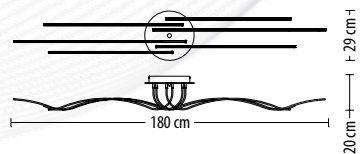

5258 PL-8
 Q LED 35 W 2680 lm* 230V

option
 up to 60W

5253 PL-8

Ø LED 70W 5460lm* 230V

5251 PL-6

Ø LED 47W 3650lm* 230V

option
up to 60W

5250 PL-6