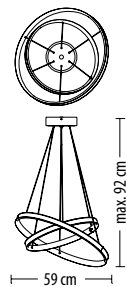

5300 Z-2
Q LED 57,4W 3780 lm* 230V