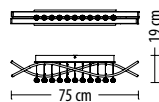

5570 Z-6

Q LED 30W 2260lm* 230V

option
up to 60W

5352 PL-2
 Q LED 28,5W 2180 lm* 230V

5350 PL-3
 Q LED 43 W 3270 lm* 230V

5351 PL-3
 Q LED 43 W 3270 lm* 230V

option
 up to 60W

5353 PL-2
 Q LED 28,5W 2180 lm* 230V