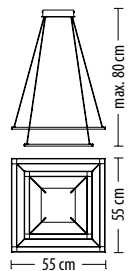

option
 up to 60W

5560 K-3
Q LED 3,3W 250 lm* 230 V

5562 K-3
Q LED 3,3W 250 lm* 230 V

5561 K-2
Q LED 2,2W 160 lm* 230 V

5563 K-2
Q LED 2,2W 160 lm* 230 V

option
up to 60W

5340 Z-2
 Q LED 59 W 3880 lm* 230 V