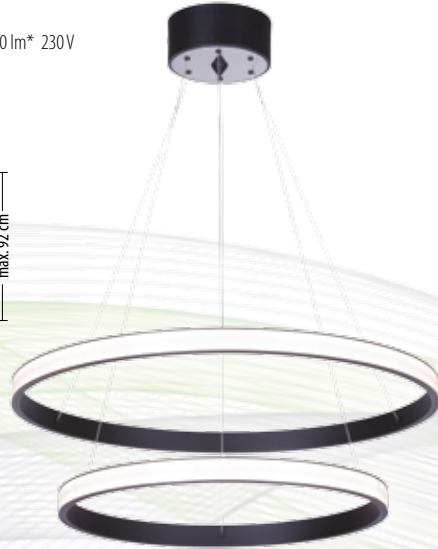

5300 Z-2
 Q LED 57,4W 3780 lm* 230V

5301 Z-2
 Q LED 43 W 3270 lm* 230V

5302 PL-2
 Q LED 50W 3310 lm* 230V

option
 up to 60W

5318 Z-2
 Q LED 57,4W 3780 lm* 230V

5319 Z-2
 Q LED 57,4W 3780 lm* 230V

5400 Z-2
 Q LED 43W 3270 lm* 230V