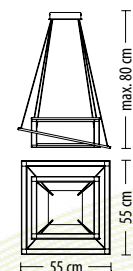

5343 Z-2
Q LED 59 W 3880 lm* 230 V