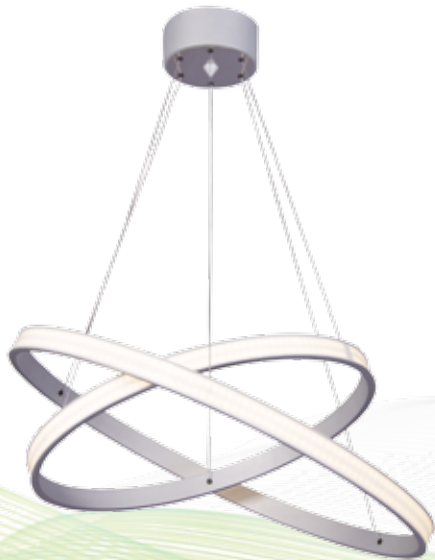

option
 up to 60W

5202 Z-2
 Q LED 65W 4950 lm* 230V

5200 Z-1
 Q LED 32W 2470 lm* 230V

5201 Z-1
 Q LED 33W 2520 lm* 230V

option
 up to 60W

5305 Z-1
Q LED 25W 1675 lm* 230V

5304 Z-1
Q LED 25W 1675 lm* 230V

option
up to 60W