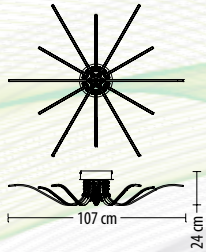

Ø LED 53 W 4090 lm* 230V

5252 PL-8

Ø LED 70 W 5460 lm* 230V

5254 PL-16

Ø LED 140 W 10920 lm* 230V

option
up to 60W

5257 PL-12
 Q LED 52 W 4030 lm* 230 V

5331 PL-16
 Q LED 82 W 6550 lm* 230 V