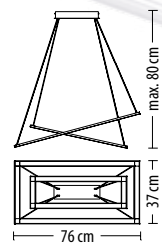

5346 Z-2

Q LED 59 W 3880 lm* 230 V