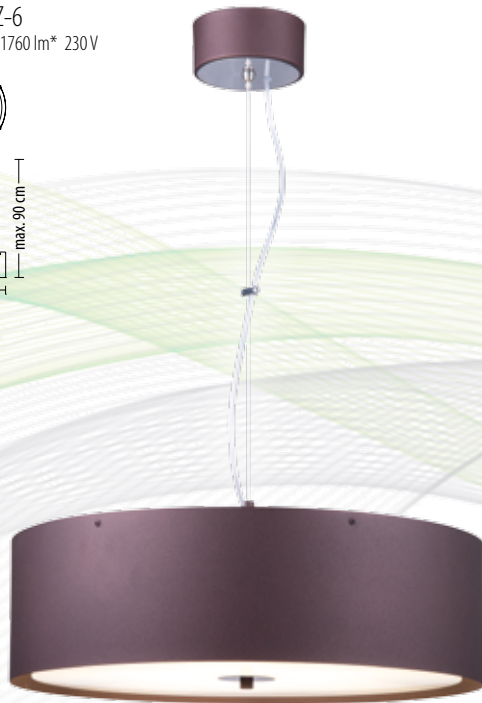

5540 Z-6
 Q LED 27 W 2010 lm* 230 V

5541 Z-6
 Q LED 23 W 1760 lm* 230 V

5542 PL-6
 Q LED 16,5 W 1260 lm* 230 V

option
 up to 60W

5531 Z-6
 Q LED 23 W 1760 lm* 230 V

5530 Z-6
 Q LED 27 W 2010 lm* 230 V

option
 up to 60W