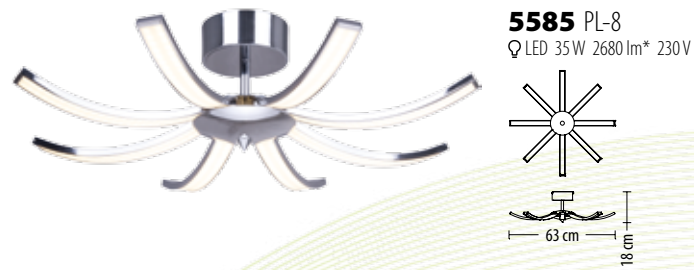

option
up to 60W