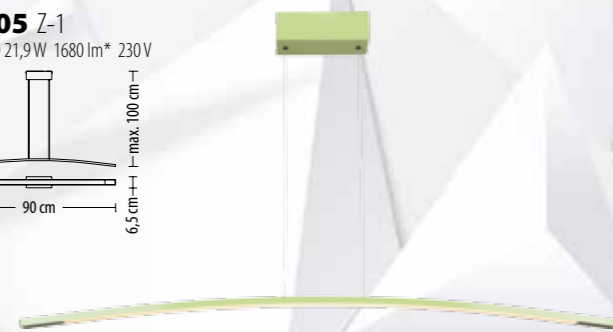

5200 Z-1
 Q LED 32W 2470 lm* 230V

option
 up to 60W

5406 Z-1
 Q LED 21,9W 1680 lm* 230V

5304 Z-1
 Q LED 25W 1675 lm* 230V

5407 Z-1
 Q LED 21,9W 1680 lm* 230V

option
 up to 60W

5405 Z-1
 Q LED 21,9W 1680 lm* 230V