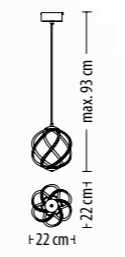

5387 Z-1
Q LED 20W 1290 lm* 230V

option
up to 60W