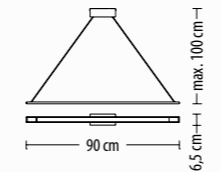

5407 Z-1
Q LED 21,9W 1680 lm* 230V

option
up to 60W