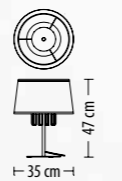

5757 B-1
Q LED 13,7W 1050 lm* 230V

option
up to 60W