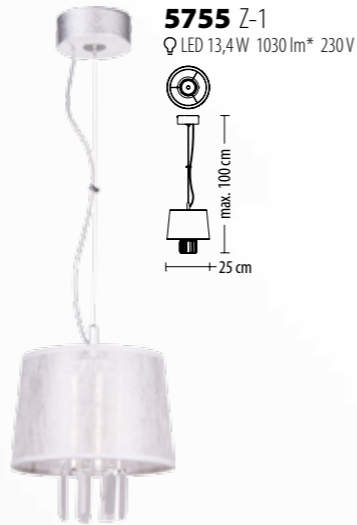

5756 K-1
 Q LED 5,8W 440 lm* 230V

5759 P-1
 Q LED 13,7W 1050 lm* 230V

option
 up to 60W

- H57
- H06
- H91
- H93
- H94

5752 Z-1
 Q LED 29,5W 2260 lm* 230V

5753 Z-1
 Q LED 24,6W 1890 lm* 230V

5754 Z-1
 Q LED 19,1W 1470 lm* 230V