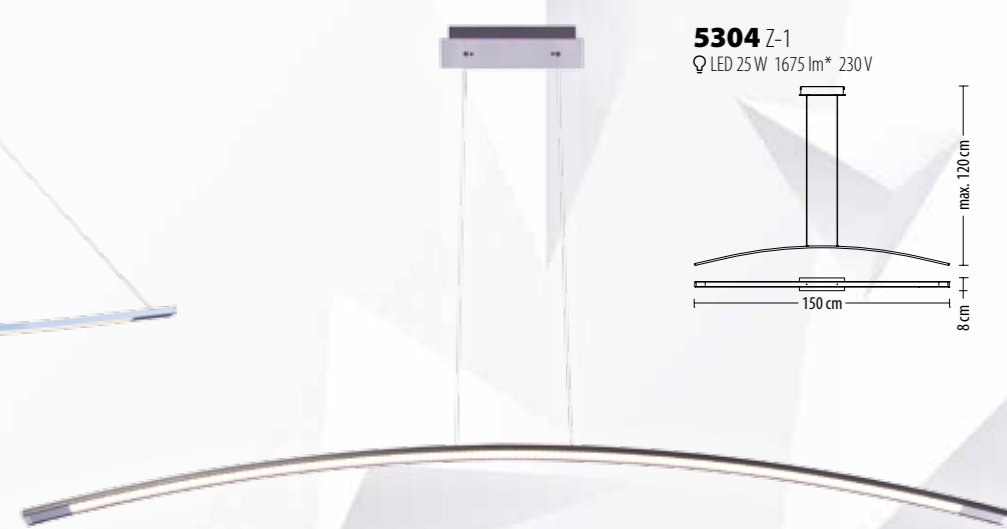

5200 Z-1
 Q LED 32W 2470 lm* 230V

option
 up to 60W

5406 Z-1
 Q LED 21,9W 1680 lm* 230V

5304 Z-1
 Q LED 25W 1675 lm* 230V

5407 Z-1
 Q LED 21,9W 1680 lm* 230V

option
 up to 60W

5405 Z-1
 Q LED 21,9W 1680 lm* 230V