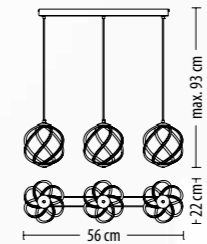

option
up to 60W

5392 Z-3
Q LED 60 W 3870 lm* 230V