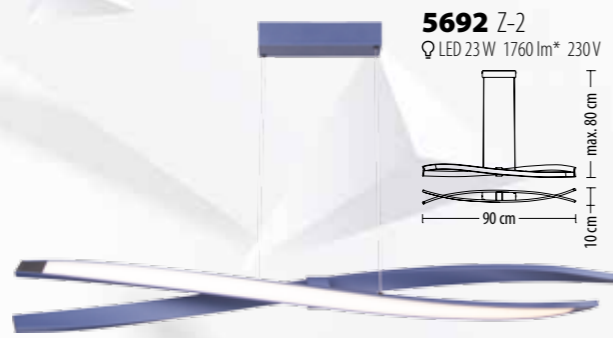

- H01
- H02
- H04
- H36
- H37
- H38
- H39
- H57
- H58
- H59
- H82
- H86
- H89
- H90
- H95