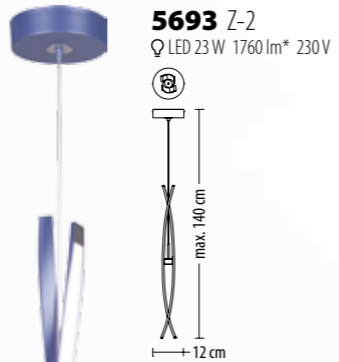

- H01
- H02
- H04
- H36
- H37
- H38
- H39
- H57
- H58
- H59
- H82
- H86
- H89
- H90
- H95