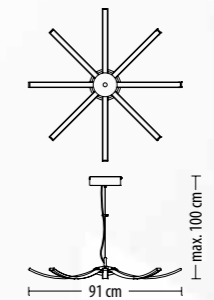

option
up to 60W

option
up to 60W

5585 PL-8
 Q LED 35W 2680 lm* 230V

5581 Z-8
 Q LED 35W 2680 lm* 230V

5580 Z-8
 Q LED 57W 4360 lm* 230V

5584 PL-8
 Q LED 57W 4360 lm* 230V

- H01
- H02
- H04
- H36
- H37
- H38
- H39
- H57
- H58
- H59
- H82
- H86
- H89
- H90
- H91
- H93
- H94
- H95