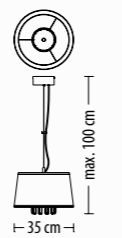

5756 K-1
 Q LED 5,8W 440 lm* 230V

5759 P-1
 Q LED 13,7W 1050 lm* 230V

option
 up to 60W

- H57
- H06
- H91
- H93
- H94

5752 Z-1
 Q LED 29,5W 2260 lm* 230V

5753 Z-1
 Q LED 24,6W 1890 lm* 230V

5754 Z-1
 Q LED 19,1W 1470 lm* 230V