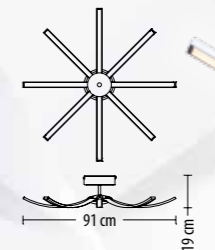

option
up to 60W

option
up to 60W

5585 PL-8
 Q LED 35W 2680 lm* 230V

5581 Z-8
 Q LED 35W 2680 lm* 230V

5580 Z-8
 Q LED 57W 4360 lm* 230V

5584 PL-8
 Q LED 57W 4360 lm* 230V

- H01
- H02
- H04
- H36
- H37
- H38
- H39
- H57
- H58
- H59
- H82
- H86
- H89
- H90
- H91
- H93
- H94
- H95