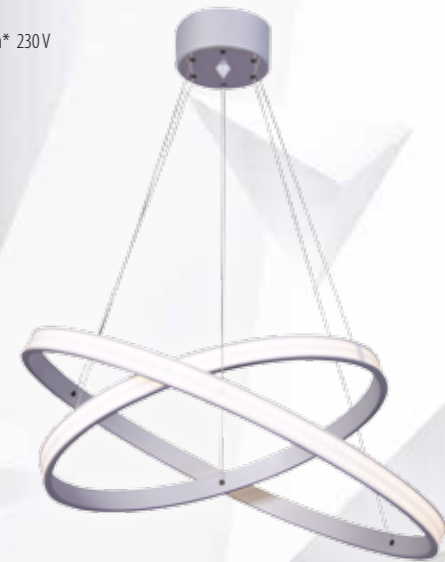

option
up to 60W

5300 Z-2
Q LED 57,4W 3780 lm* 230 V