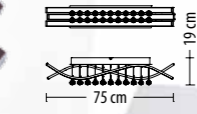

5571 Z-6
 Q LED 30W 2260 lm* 230V

5572 PL-6
 Q LED 30W 2260 lm* 230V

5570 Z-6
 Q LED 30W 2260 lm* 230V

5573 PL -6
 Q LED 30W 2260 lm* 230V

option
 up to 60W

5352 PL-2
 Q LED 28,5W 2180 lm* 230V

5350 PL-3
 Q LED 43W 3270 lm* 230V