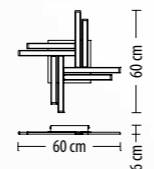

5316 PL-8
Q LED 44 W 3360 lm* 230 V

5210 PL-3
Q LED 33 W 2520 lm* 230 V