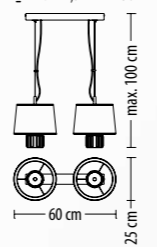

5751 Z-2
Q LED 22,9W 1760 lm* 230V