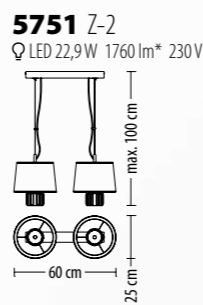

- H57
- H06
- H91
- H93
- H94

5759 P-1
Q LED 13,7W 1050 lm* 230V

option
up to 60W

option
up to 60W

- H57
- H06
- H91
- H93
- H94