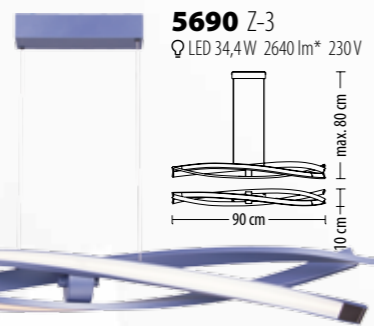

- H01
- H02
- H04
- H36
- H37
- H38
- H39
- H57
- H58
- H59
- H82
- H86
- H89
- H90
- H95