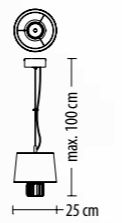

5755 Z-1
Q LED 13,4W 1030 lm* 230V