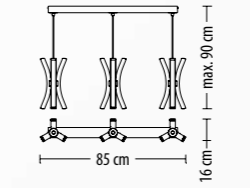

5623*** Z-1
Q LED 24,6W 1890 lm* 230V

5624** Z-1
Q LED 12,3W 945 lm* 230V

option
up to 60W

5620** Z-3
Q LED 36,9W 2835 lm* 230V

5621*** Z-2
Q LED 49,2W 3780 lm* 230V

5622** Z-2
Q LED 24,6W 1890 lm* 230V

** - pojedynczy pasek led / single led stripe
*** - podwójny pasek led / double led stripe

- H01
- H02
- H04
- H36
- H37
- H38
- H39
- H57
- H58
- H59
- H82
- H86
- H89
- H90
- H91
- H93
- H94
- H95