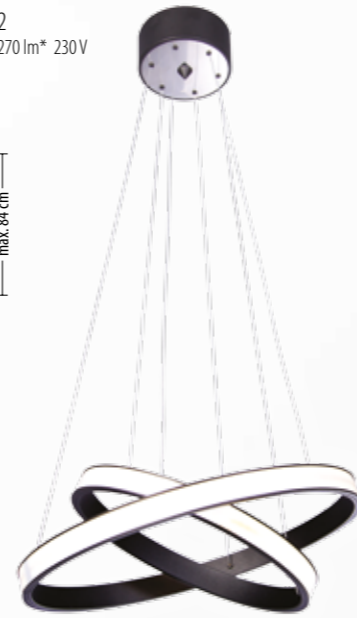

option
up to 60W

- H01
- H02
- H04
- H36
- H37
- H38
- H39
- H57
- H58
- H59
- H82
- H86
- H89
- H90
- H95