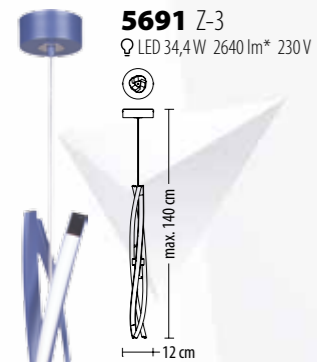

- H01
- H02
- H04
- H36
- H37
- H38
- H39
- H57
- H58
- H59
- H82
- H86
- H89
- H90
- H95