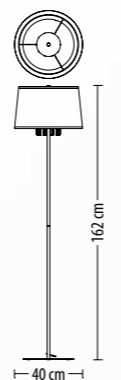

5759 P-1
Q LED 13,7W 1050 lm* 230V