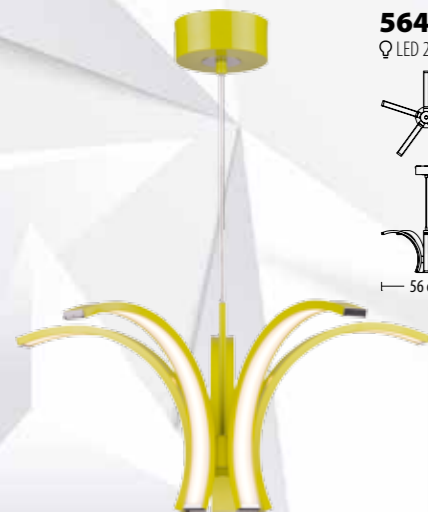

- H01
- H02
- H04
- H36
- H37
- H38
- H39
- H57
- H58
- H59
- H82
- H86
- H89
- H90
- H91
- H93
- H94
- H95