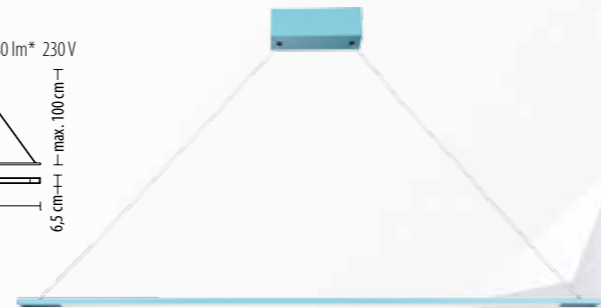

5200 Z-1
 Q LED 32W 2470 lm* 230V

option
 up to 60W

5406 Z-1
 Q LED 21,9W 1680 lm* 230V

5304 Z-1
 Q LED 25W 1675 lm* 230V

5407 Z-1
 Q LED 21,9W 1680 lm* 230V

option
 up to 60W

5405 Z-1
 Q LED 21,9W 1680 lm* 230V