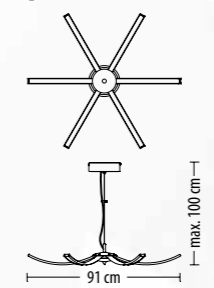

5582 Z-6
Q LED 43 W 3270 lm* 230 V