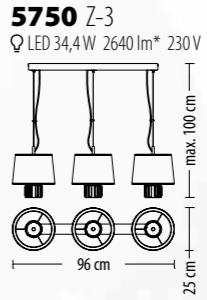

- H57
- H06
- H91
- H93
- H94

5751 Z-2
Q LED 22,9W 1760 lm* 230V

option
up to 60W

option
up to 60W

- H57
- H06
- H91
- H93
- H94