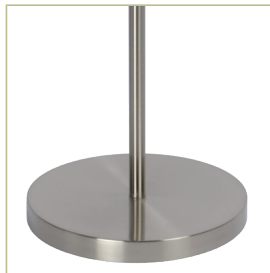

ZENITH LED

solid base