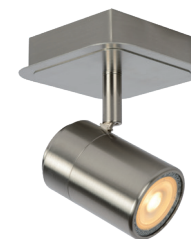

26957/05/12