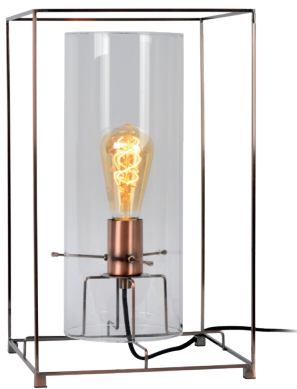

# GIPSY

Four pleasant tubes that form an elegant play of light together. That is the image you can expect of this pendant light. The tubes are made of high-end concrete, giving it a very robust yet stylish look.

73403/05/15, 18

73403/05/15

73403/05/18

BULB  
SUGGESTION  
49032/05/62

# JULOT

78586/01/17  
spare glas 92/78386/60

- 1xE27/1x60W max./excl.
- Shade H 41cm/W 25cm/L 25cm
- Shade H 40cm/W 25cm/L 25cm
- H 170cm max.
- color antique copper & clear glass
- metal

BULB  
SUGGESTION  
49034/05/62