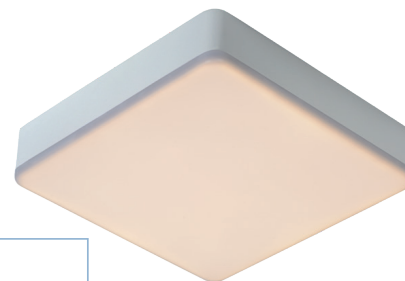

28113/30/31