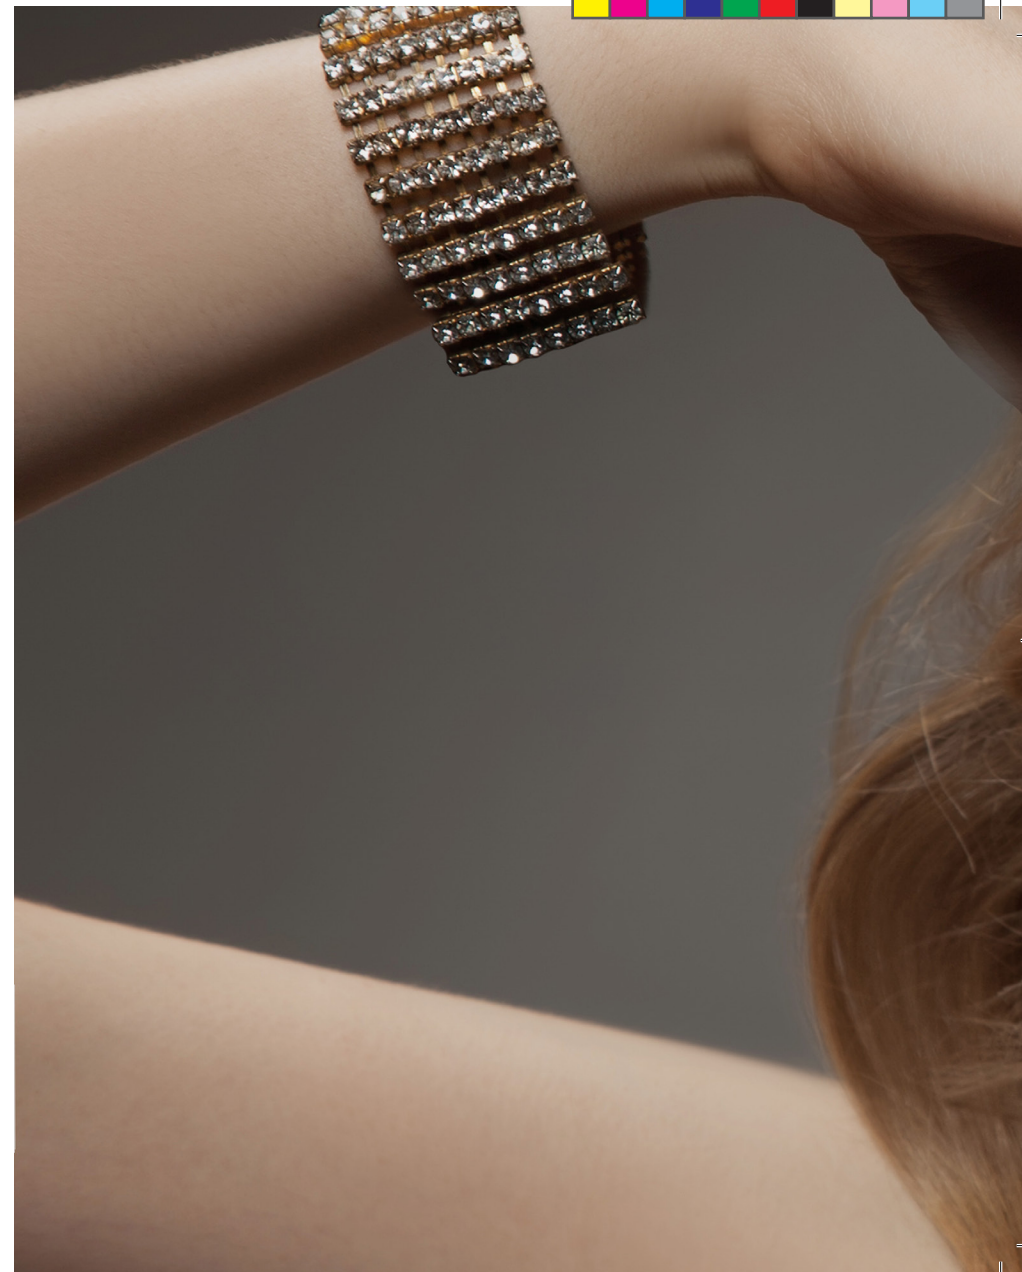

spots wall & ceiling lights