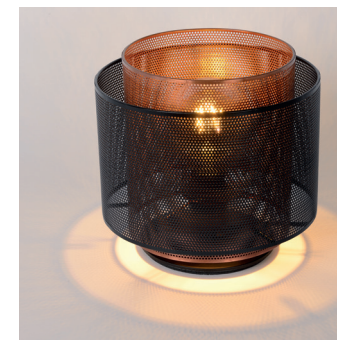

02504/01/30