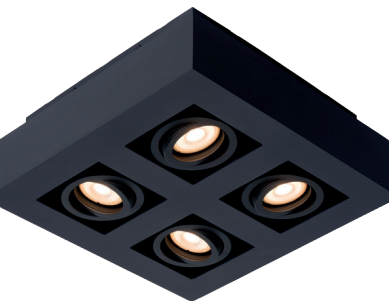

09119/20/30