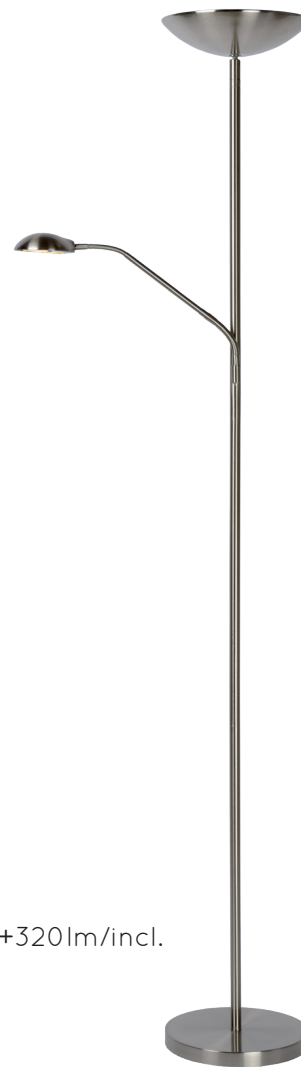

# JULOT

78586/01/17  
spare glas 92/78386/60

- 1xE27/1x60W max./excl.
- Shade H 41cm/W 25cm/L 25cm
- Shade H 40cm/W 25cm/L 25cm
- H 170cm max.
- color antique copper & clear glass
- metal

BULB  
SUGGESTION  
49034/05/62

# ZENITH LED

solid base

double push dimmer

## ZENITH LED

- 20W+4W/INTEGRATED LED/3000K/1600lm+320lm/incl.
- Ø 25,4cm/H 180cm
- color satin nickel & black
- metal

19791/24/12  
adjustable shade

19791/24/30  
adjustable shade