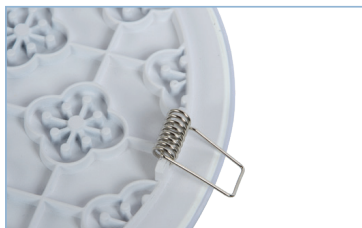

28113/30/31