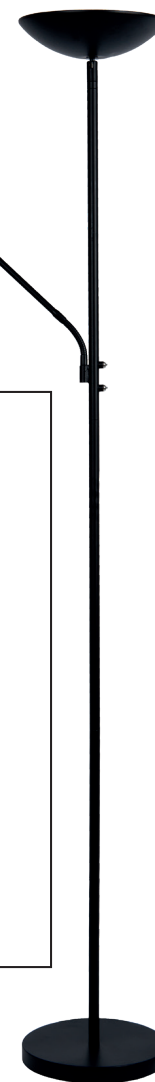

## ZENITH LED

- 20W+4W/INTEGRATED LED/3000K/1600lm+320lm/incl.
- Ø 25,4cm/H 180cm
- color satin nickel & black
- metal

19791/24/12  
adjustable shade

19791/24/30  
adjustable shade