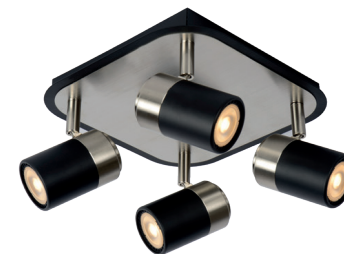

26957/20/30