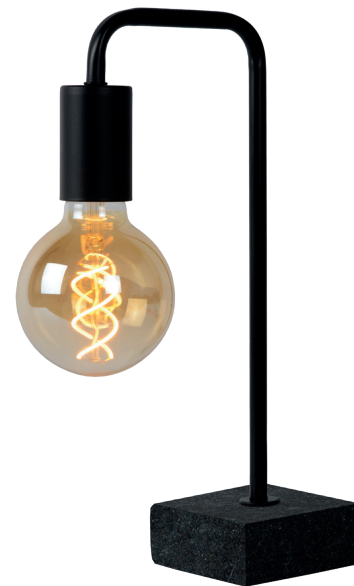

45565/01/30