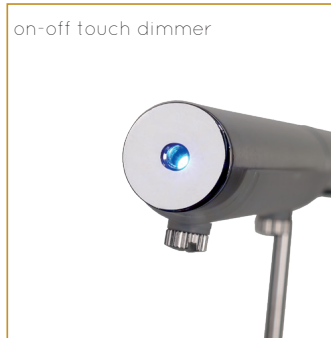

# table, floor & reading lamps

Psychol.  
ts and ac-  
extrusum,  
s, or push  
sion; also,  
2.  
Cl.

eye'cup' (-küp'), n. A small oval  
to fit the orbit of the eye, and use  
edies to the eyes.

eyed (īd), adj. Having eyes or ey  
eye'glass' (ī'glās'), n. 1. A lens  
used to correct defects of vision; —  
monly called a *monocle*; when use  
pince-nez. 2. Eyepiece of a tel  
3. A glass eyecup. 1. The orb  
eye'hole' (-hōl'), n. 3. A circular opening  
hook, cord, or rope; an eyelet