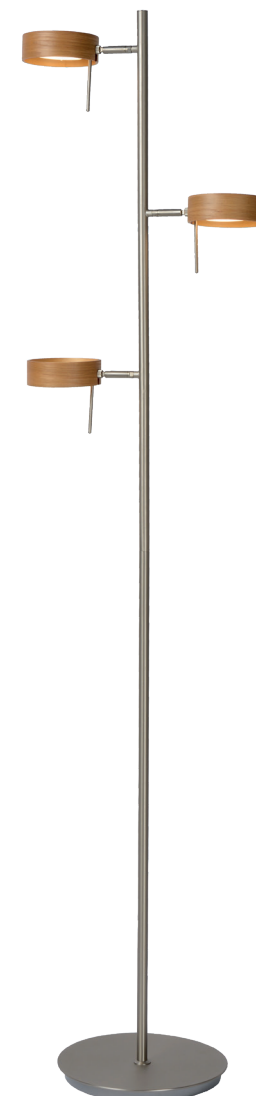

48751/15/72