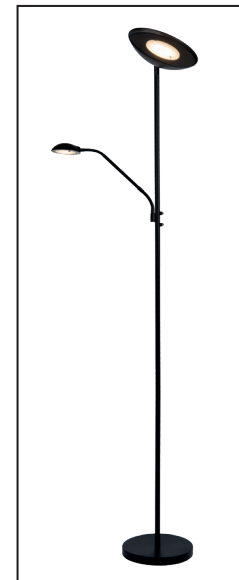

19791/24/30
adjustable shade