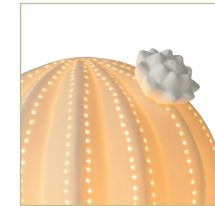

SAN SEVIERIA 13522/01/33

- 1xE14/25W max./excl.
- H 31,6cm/W 12cm/L12,7 cm
- colors white pot, green plant
- ceramics

PALM 13523/01/33, 31

- 1xE14/25W max./excl.
- H 26,3cm/W 9,3cm/L19 cm
- colors white, green
- ceramics

CACTUS 13524/01/31

- 1xE14/25W max./excl.
- H 22,7cm/W 13cm/L13 cm
- color white
- ceramic + concrete

LIEV 13225/01/33

- 1xE14/25W max./excl.
- H 28,5cm/W 8cm/L21,7 cm
- color gree,
- ceramics