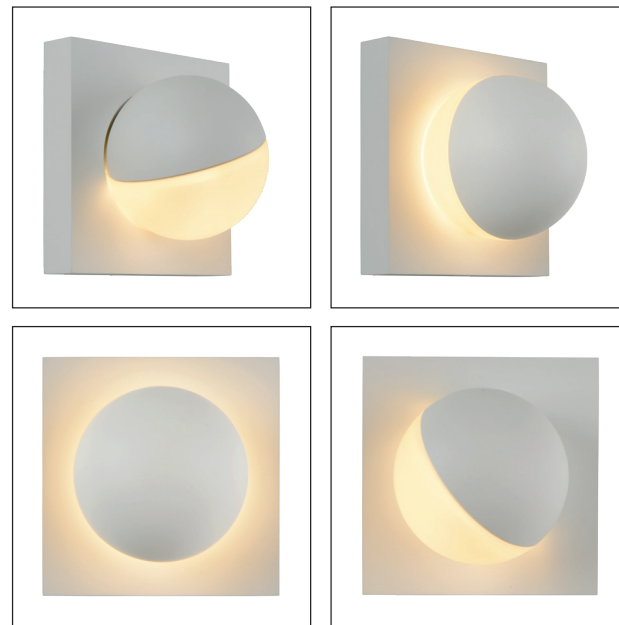

21112/06/30
21112/08/30

PHIL

- 1x4W/INTEGRATED LED/2700K/360lm/incl.
- H 8,3cm/W 11cm/L 11cm
- color white
- aluminium & acryl