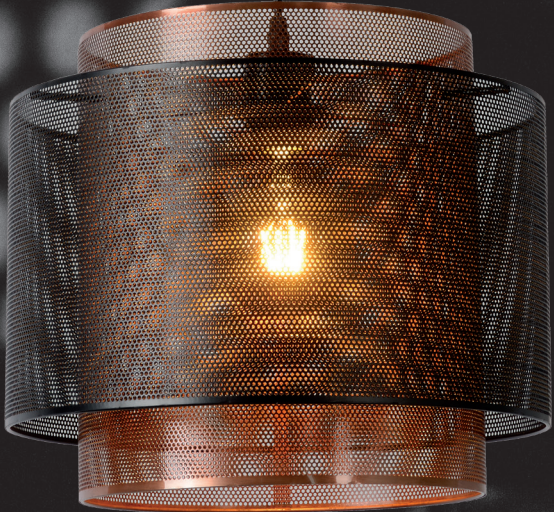

UPDATE 2018

LUCIDE