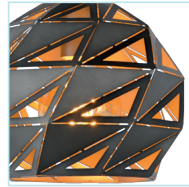

21415/25/31