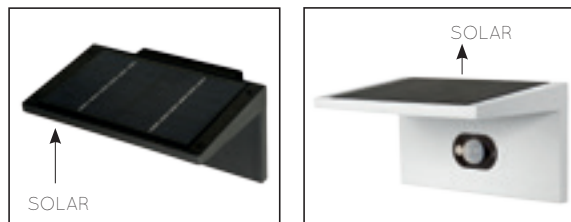

TI-SOLAR-LED

- 2,5W/INTEGRATED LED/3000K/150lm/incl.
- H 10,4cm/W 14,3cm/L 20cm
- colors black & white
- aluminium

28860/02/30
20% output 8 -10 hours
100% output 4 hours

28860/02/31
20% output 8 -10 hours
100% output 4 hours

BASIC

- 3W/INTEGRATED LED/2700K/380lm/incl.
- H 3,6cm/W 11,6cm/L 19cm
- colors black & white
- aluminium