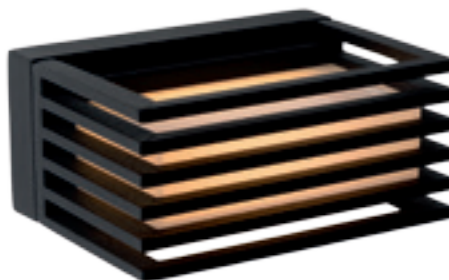

15800/05/30

SINGA LED

- 1x9,6W/INTEGRATED SMD LED/3000K/553lm/incl.
- H 10cm/W 17cm/D 17cm
- color black
- aluminium

15801/10/30

DYVOR LED

- 1x15W/INTEGRATED LED/3000K/1072lm/incl.
- H 4,3cm/W 19,5cm/L 30cm
- colors white & black
- aluminium & glass