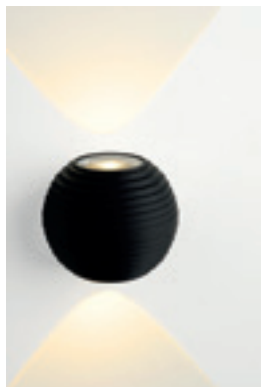

27880/08/30

AYO LED

- 2x3W//INTEGRATEDLED/2700K/2x240lm/ncl.
- Ø 10cm/W8,8cm
- colors black, white & grey
- aluminium

17804/06/30

17804/06/31

17804/06/36

ZORA-LED

- 1xGU10/5W LED/3000K/320lm/incl. 22861/05/30, 31
- 2xGU10/2x5W LED/3000K/2x320lm/incl. 22861/10/30, 31
- H 7,9cm/W 6,5cm/L 9cm 22861/05/30, 31
- H 15cm/W 6,5cm/L 9cm 22861/10/30, 31
- Beam Angle 36°
- colors black & white
- Aluminium + Glass