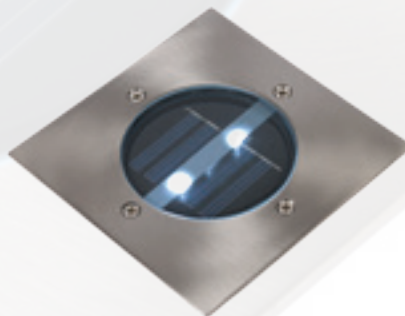

SOLAR LED

- 2 x 0,6W INTEGRATED LED/6500K/
  2 x 5lm/incl.
- 2 x AAA 600mA battery incl.
- W12cm/L12cm/H 4,8cm 14875/01/12
- Ø 12cm/H 4,8cm 14874/01/12
- ⌀ 10 cm
- color satin chrome
- aluminium

14875/01/12