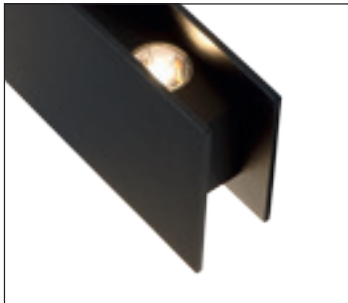

27884/15/31

27884/15/30

BETTA LED

- 12W/INTEGRATED AC LED/3000K/900lm/incl.
- H 8cm/W 3,4cm/L 43cm
- color black
- aluminium

17806/12/30

ECLIPSE

- 1x max. 60 W/E27/excl.
- H 27cm/W 10cm/L 17cm
- color black
- aluminium & PC