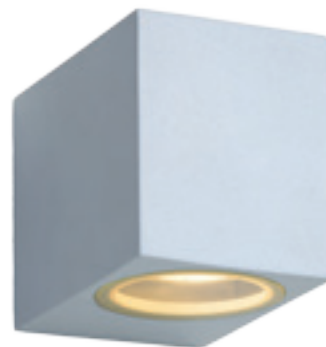

22861/05/30
Spare bulb 49006/05/30

22861/05/31
Spare bulb 49006/05/31

22861/10/30
Spare bulb 49006/05/30

22861/10/31
Spare bulb 49006/05/31

spare bulb
49006/05/30

spare bulb
49006/05/31

ZORA-LED

- 1xGU10/5W LED/3000K/320lm/incl. 22860/05/30, 31
- 2xGU10/2x5W LED/3000K/2x320lm/incl. 22860/10/30, 31
- H 7,9cm/W 6,5cm/L 9cm 22860/05/30, 31
- H 15cm/W 6,5cm/L 9cm 22860/10/30, 31
- Beam Angle 36°
- colors black & white
- aluminium & glass

22860/05/30
Spare bulb 49006/05/30

22860/05/31
Spare bulb 49006/05/31

22860/10/30
Spare bulb 49006/05/30

22860/10/31
Spare bulb 49006/05/31

spare bulb
49006/05/30

spare bulb
49006/05/31

CAPSUL

- 1x4W/INTEGRATED LED/2700K/400lm/incl.
- Ø 19,8cm/H 6,6cm
- colors white & black
- aluminium