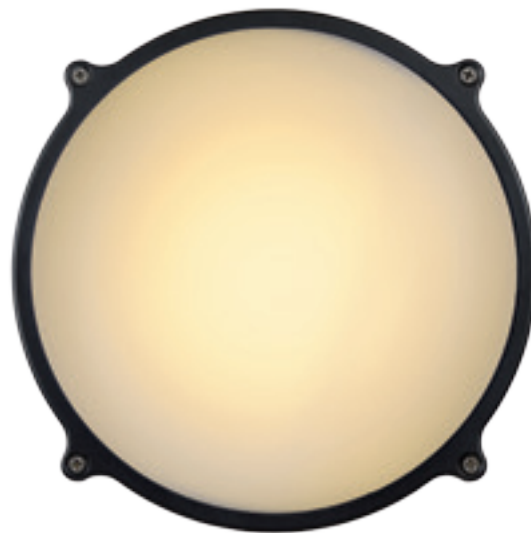

14810/20/36

- 6W/INTEGRATED LED/3000K/450lm/incl. 14810/06/36
- 12W/INTEGRATED LED/3000K/800lm/incl. 14810/12/36
- 20W/INTEGRATED LED/3000K/1400lm/incl. 14810/20/36
- Ø 15,5cm/H 6cm 14810/06/36
- Ø 19cm/H 7,5cm 14810/12/36
- Ø 24,5cm/H 8cm 14810/20/36
- color dark grey
- aluminium