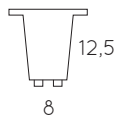

BILTIN

- 1xGU10/max. 35W/excl.
- H 12,5cm/W 10,8cm/L 10,8cm 11800/01/12
- Ø 10,8cm/H 12,5cm 11801/01/12
- Ø 10,4cm
- color satin Chrome
- aluminium

IP67

11800/01/12
Glass (92/11800/00)