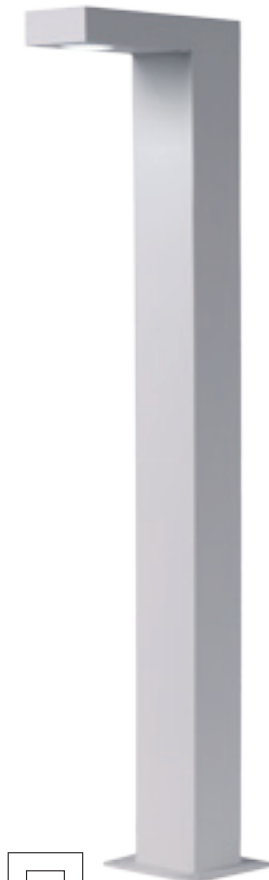

14881/05/30

14881/05/31

14881/70/30

14881/70/31

spare bulb
49006/05/30

spare bulb
49006/05/31

NANDO LED

- 1xGU10/5W max./LED/excl.
- Ø 12,8cm
- H 13,95cm/W 12,8cm/D 15,4cm 27886/01/30
- H 65cm/W 12,8cm/D 23,4cm 27886/65/30
- black
- aluminium + glass

27886/01/30

27886/65/30

TEXAS

- 6W/INTEGRATED LED/3000K/230lm/incl.
- H 12cm/W 6cm/L 15cm 28850/24/30
- H 60cm/W 6cm/L 15cm 28851/60/30, 31 - 28851/61/30
- black
- aluminium
- glass (92/28850/00)

28851/60/30

28850/24/30
WITH IR DETECTOR

28851/60/31

28851/61/30
WITH IR DETECTOR

TEXAS

- 6W/INTEGRATED LED/3000K/230lm/incl.
- H 12cm/W 6cm/L 15cm 28850/23/30
- H 40cm/W 6cm/L 15cm 28851/40/30
- black
- aluminium
- glass (92/28850/00)