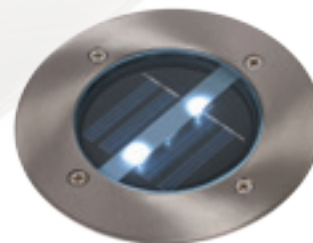

14874/01/12