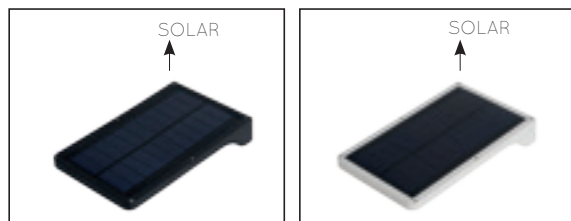

PIR motion detector SPECIFICATIONS

The lighting 20% brightness on during the dark.
100% on for 30 seconds when there is movement.
Sensor distance Max.3 meters.