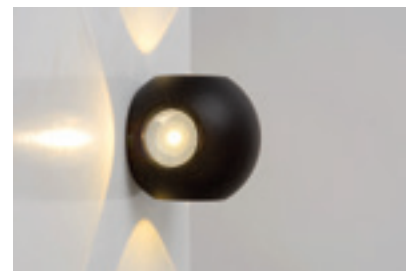

YUPLA LED

- 4x2W//INTEGRATEDLED/3000K/tot.50lm/incl.
- H9,4cm/W10cm/L 10cm
- color black
- aluminium & glass

27880/08/30

AYO LED

- 2x3W//INTEGRATEDLED/2700K/2x240lm/ncl.
- Ø 10cm/W8,8cm
- colors black, white & grey
- aluminium

17804/06/30

17804/06/31

17804/06/36