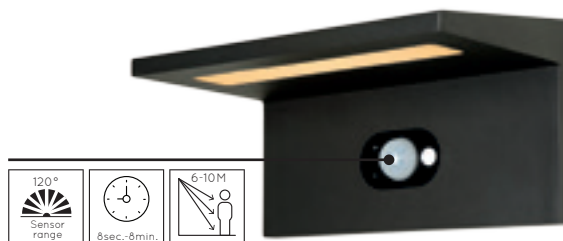

TI-SOLAR-LED

- 2,5W/INTEGRATED LED/3000K/150lm/incl.
- H 10,4cm/W 14,3cm/L 20cm
- colors black & white
- aluminium

28860/02/30
20% output 8 -10 hours
100% output 4 hours

28860/02/31
20% output 8 -10 hours
100% output 4 hours

BASIC

- 3W/INTEGRATED LED/2700K/380lm/incl.
- H 3,6cm/W 11,6cm/L 19cm
- colors black & white
- aluminium