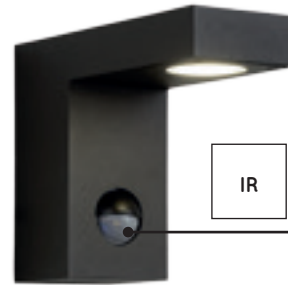

28850/24/30
WITH IR DETECTOR

28851/60/31

28851/61/30
WITH IR DETECTOR

TEXAS

- 6W/INTEGRATED LED/3000K/230lm/incl.
- H 12cm/W 6cm/L 15cm 28850/23/30
- H 40cm/W 6cm/L 15cm 28851/40/30
- black
- aluminium
- glass (92/28850/00)