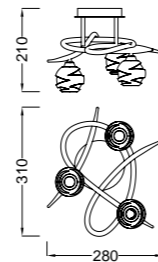

1824

G9 LED 3x2,5W - 220/240V (incl.)

Cristal - Glass

Cuero - Antique Brass