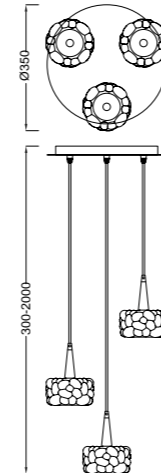

REF.3923 Colgante - Pendant Lamp - G9

G9 LED 1x2,5W - 220/240V (incl.)

Cristal - Glass

Cromo - Chrome

REF.3926 Plafón - Ceiling Lamp - G9

G9 LED 1x2,5W - 220/240V (incl.)

Cristal - Glass

Cromo - Chrome

REF.3927 Aplique - Wall Lamp - G9

G9 LED 1x2,5W - 220/240V (incl.)

Cristal - Glass

Cromo - Chrome