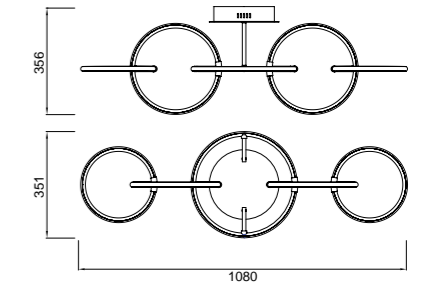

REF.5755 DIMMABLE Semi Plafón - Semi Ceiling Lamp

LED 59W 3000K 2600lm - 220/240V

Cromo - Chrome

Difusor Acrílico - Acrylic Diffuser