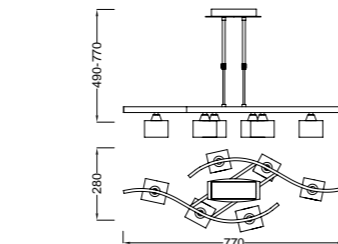

REF.0965/1115/1105 Lámpara - Chandelier

0965

G9 LED 6x2,5W - 220/240V (incl.)

Cristal - Glass

Cromo - Chrome

1115

G9 LED 6x2,5W - 220/240V (incl.)

Cristal Óptico - Optical Glass

Níquel Satinado - Satin Nickel

1105

G9 LED 6x2,5W - 220/240V (incl.)

Cristal - Glass

Cuero - Antique Brass

REF.0960/1110/1100 Semi Plafón - Semi Ceiling Lamp

0960

G9 LED 6x2,5W - 220/240V (incl.)

Cristal - Glass

Cromo - Chrome

1110

G9 LED 6x2,5W - 220/240V (incl.)

Cristal Óptico - Optical Glass

Níquel Satinado - Satin Nickel

1100

G9 LED 6x2,5W - 220/240V (incl.)

Cristal - Glass

Cuero - Antique Brass