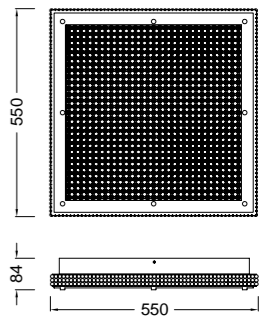

REF.4572 Plafón - Ceiling Lamp

LED 44W 4000K 4400lm - 100/240V

- Cromo - Chrome
- Cristal - Glass