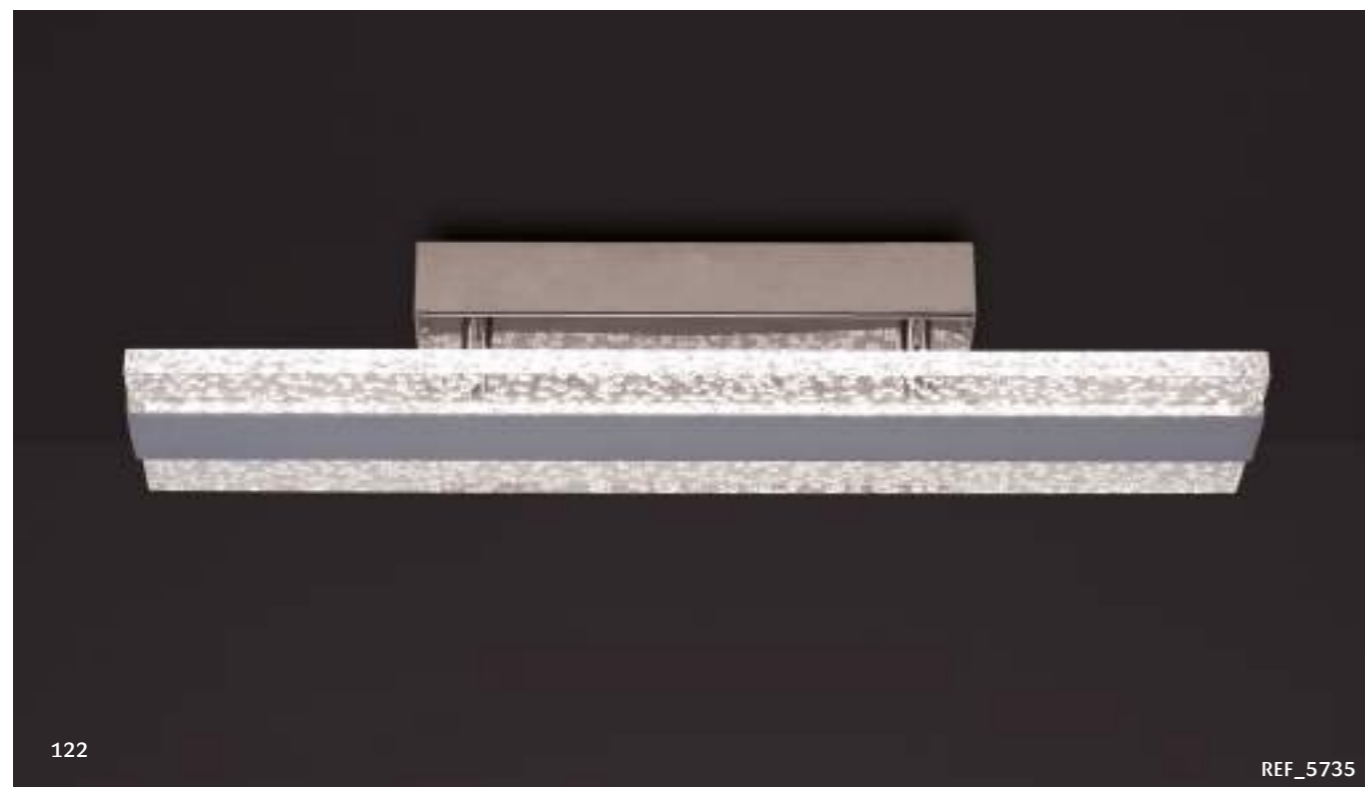

REF_5792

REF.5790 Colgante - Pendant Lamp

-  LED 48W 4000K 3360lm - 220/240V
-  Cromo - Chrome
-  Plata - Silver
-  Difusor Acrílico - Acrylic Diffuser

REF.5792 Semi Plafón - Semi Ceiling Lamp

-  LED 30W 4000K 1200lm - 100/250V
-  Cromo - Chrome
-  Plata - Silver
-  Difusor Acrílico - Acrylic Diffuser