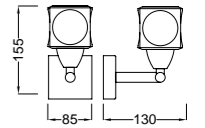

REF.0956/0004046/0996 Lámpara - Chandelier

0956

0996

G9 LED 8x2,5W - 220/240V (incl.)

Cristal - Glass

Cromo - Chrome

0004046

G9 LED 8x2,5W - 220/240V (incl.)

Cristal Óptico - Optical Glass

Níquel Satinado - Satin Nickel

G9 LED 8x2,5W - 220/240V (incl.)

Cristal - Glass

Cuero - Antique Brass

REF.0951/0004024/0991 Semi Plafón - Semi Ceiling Lamp

0951

0991

G9 LED 8x2,5W - 220/240V (incl.)

Cristal - Glass

Cromo - Chrome

0004024

G9 LED 8x2,5W - 220/240V (incl.)

Cristal Óptico - Optical Glass

Níquel Satinado - Satin Nickel

G9 LED 8x2,5W - 220/240V (incl.)

Cristal - Glass

Cuero - Antique Brass

REF.0955/0004045/0995 Lámpara - Chandelier

0955

0995

G9 LED 6x2,5W - 220/240V (incl.)

Cristal - Glass

Cromo - Chrome

0004045

G9 LED 6x2,5W - 220/240V (incl.)

Cristal Óptico - Optical Glass

Níquel Satinado - Satin Nickel

G9 LED 6x2,5W - 220/240V (incl.)

Cristal - Glass

Cuero - Antique Brass

REF.0950/0004023/0990 Semi Plafón - Semi Ceiling Lamp

0950

0990

G9 LED 6x2,5W - 220/240V (incl.)

Cristal - Glass

Cromo - Chrome

0004023

G9 LED 6x2,5W - 220/240V (incl.)

Cristal Óptico - Optical Glass

Níquel Satinado - Satin Nickel

G9 LED 6x2,5W - 220/240V (incl.)

Cristal - Glass

Cuero - Antique Brass

REF.0957/0004049/0997 Plafón - Ceiling Lamp

0957

0997

G9 LED 4x2,5W - 220/240V (incl.)

Cristal - Glass

Cromo - Chrome

0004049

G9 LED 4x2,5W - 220/240V (incl.)

Cristal Óptico - Optical Glass

Níquel Satinado - Satin Nickel

G9 LED 4x2,5W - 220/240V (incl.)

Cristal - Glass

Cuero - Antique Brass

REF.0952/0004029/0992 Aplique - Wall Lamp

0952

0992

G9 LED 1x2,5W - 220/240V (incl.)

Cristal - Glass

Cromo - Chrome

0004029

G9 LED 1x2,5W - 220/240V (incl.)

Cristal Óptico - Optical Glass

Níquel Satinado - Satin Nickel

G9 LED 1x2,5W - 220/240V (incl.)

Cristal - Glass

Cuero - Antique Brass