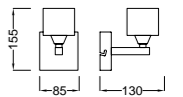

Cristal - Glass

Cuero - Antique Brass

REF.0963/1113/1103 Aplique - Wall Lamp

0963

G9 LED 2x2,5W - 220/240V (incl.)

Cristal - Glass

Cromo - Chrome

1113