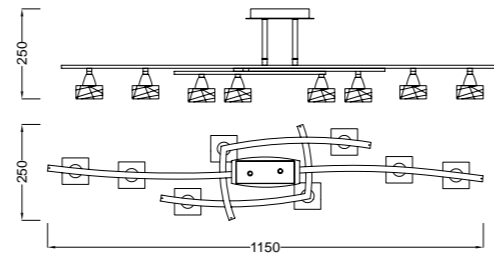

REF.1422/1432 Semi Plafón - Semi Ceiling Lamp

1422

- G9 LED 8x2,5W - 220/240V (incl.)
- Cristal Óptico - Optical Glass
- Cromo - Chrome

1432

- G9 LED 8x2,5W - 220/240V (incl.)
- Cristal Óptico - Optical Glass
- Cuero - Antique Brass

REF.1421/1431 Semi Plafón - Semi Ceiling Lamp

1421

- G9 LED 6x2,5W - 220/240V (incl.)
- Cristal Óptico - Optical Glass
- Cromo - Chrome

1431

- G9 LED 6x2,5W - 220/240V (incl.)
- Cristal Óptico - Optical Glass
- Cuero - Antique Brass