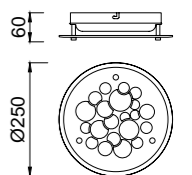

REF.5550 Plafón - Ceiling Lamp

LED 23,5W 4000K 940lm - 220/240V

Espejo - Mirror

Cristal - Glass

REF.5551 Plafón - Ceiling Lamp

LED 15,5W 4000K 620lm - 220/240V

Espejo - Mirror

Cristal - Glass

REF.5552 Plafón - Ceiling Lamp

LED 23,5W 4000K 940lm - 220/240V

Espejo - Mirror

Cristal - Glass

REF.5553 Plafón - Ceiling Lamp

LED 15,5W 4000K 620lm - 220/240V

Espejo - Mirror

Cristal - Glass