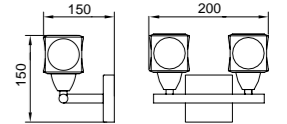

REF.0956/0004046/0996 Lámpara - Chandelier

0956

0996

G9 LED 8x2,5W - 220/240V (incl.)

Cristal - Glass

Cromo - Chrome

0004046

G9 LED 8x2,5W - 220/240V (incl.)

Cristal Óptico - Optical Glass

Níquel Satinado - Satin Nickel

G9 LED 8x2,5W - 220/240V (incl.)

Cristal - Glass

Cuero - Antique Brass

REF.0951/0004024/0991 Semi Plafón - Semi Ceiling Lamp

0951

0991

G9 LED 8x2,5W - 220/240V (incl.)

Cristal - Glass

Cromo - Chrome

0004024

G9 LED 8x2,5W - 220/240V (incl.)

Cristal Óptico - Optical Glass

Níquel Satinado - Satin Nickel

G9 LED 8x2,5W - 220/240V (incl.)

Cristal - Glass

Cuero - Antique Brass

REF.0955/0004045/0995 Lámpara - Chandelier

0955

0995

G9 LED 6x2,5W - 220/240V (incl.)

Cristal - Glass

Cromo - Chrome

0004045

G9 LED 6x2,5W - 220/240V (incl.)

Cristal Óptico - Optical Glass

Níquel Satinado - Satin Nickel

G9 LED 6x2,5W - 220/240V (incl.)

Cristal - Glass

Cuero - Antique Brass

REF.0950/0004023/0990 Semi Plafón - Semi Ceiling Lamp

0950

0990

G9 LED 6x2,5W - 220/240V (incl.)

Cristal - Glass

Cromo - Chrome

0004023

G9 LED 6x2,5W - 220/240V (incl.)

Cristal Óptico - Optical Glass

Níquel Satinado - Satin Nickel

G9 LED 6x2,5W - 220/240V (incl.)

Cristal - Glass

Cuero - Antique Brass

REF.0957/0004049/0997 Plafón - Ceiling Lamp

0957

0997

G9 LED 4x2,5W - 220/240V (incl.)

Cristal - Glass

Cromo - Chrome

0004049

G9 LED 4x2,5W - 220/240V (incl.)

Cristal Óptico - Optical Glass

Níquel Satinado - Satin Nickel

G9 LED 4x2,5W - 220/240V (incl.)

Cristal - Glass

Cuero - Antique Brass

REF.0952/0004029/0992 Aplique - Wall Lamp

0952

0992

G9 LED 1x2,5W - 220/240V (incl.)

Cristal - Glass

Cromo - Chrome

0004029

G9 LED 1x2,5W - 220/240V (incl.)

Cristal Óptico - Optical Glass

Níquel Satinado - Satin Nickel

G9 LED 1x2,5W - 220/240V (incl.)

Cristal - Glass

Cuero - Antique Brass