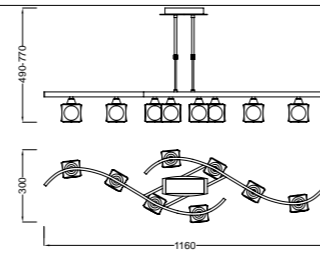

REF.0956/0004046/0996 Lámpara - Chandelier

0956

0996

G9 LED 8x2,5W - 220/240V (incl.)

Cristal - Glass

Cromo - Chrome

0004046

G9 LED 8x2,5W - 220/240V (incl.)

Cristal Óptico - Optical Glass

Níquel Satinado - Satin Nickel

G9 LED 8x2,5W - 220/240V (incl.)

Cristal - Glass

Cuero - Antique Brass