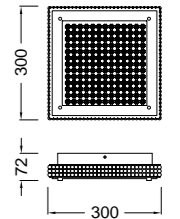

REF.4570 Plafón - Ceiling Lamp

LED 18W 4000K 1800lm - 220/240V

- Cromo - Chrome
- Cristal - Glass