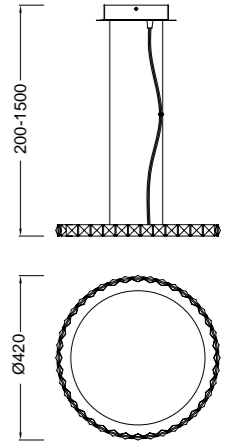

REF.4577 Colgante - Pendant Lamp

LED 21W 4000K 2100lm - 220/240V

Cromo - Chrome

Cristal - Glass