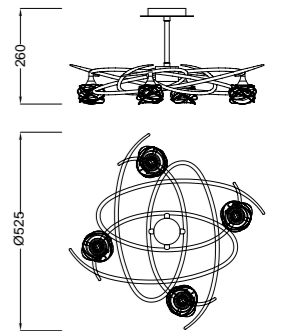

REF.3943/4073 Semi Plafón - Semi Ceiling Lamp

3943

- G9 LED 4x2,5W - 220/240V (incl.)
- Cristal - Glass
- Cromo - Chrome

4073

- G9 LED 4x2,5W - 220/240V (incl.)
- Cristal - Glass
- Cuero - Antique Brass