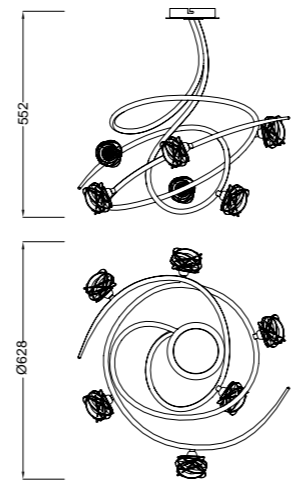

REF.3941/4071 Lámpara - Chandelier

3941

- G9 LED 6x2,5W - 220/240V (incl.)
- Cristal - Glass
- Cromo - Chrome

4071

- G9 LED 6x2,5W - 220/240V (incl.)
- Cristal - Glass
- Cuero - Antique Brass