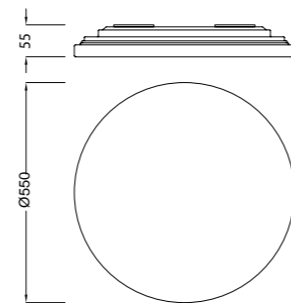

LED 55W 3000K-6500K 4200lm - 220/240V
Difusor acrílico - Acrylic Diffuser

Control Remoto - Remote Control
Luz Noche - Night Light
Dimable (frío-calor) - Dimable (cool-warm)

3000-6500K

REF.5410 Plafón - Ceiling Lamp