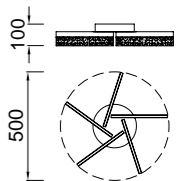

REF_5792

REF.5790 Colgante - Pendant Lamp

-  LED 48W 4000K 3360lm - 220/240V
-  Cromo - Chrome
-  Plata - Silver
-  Difusor Acrílico - Acrylic Diffuser

REF.5792 Semi Plafón - Semi Ceiling Lamp

-  LED 30W 4000K 1200lm - 100/250V
-  Cromo - Chrome
-  Plata - Silver
-  Difusor Acrílico - Acrylic Diffuser