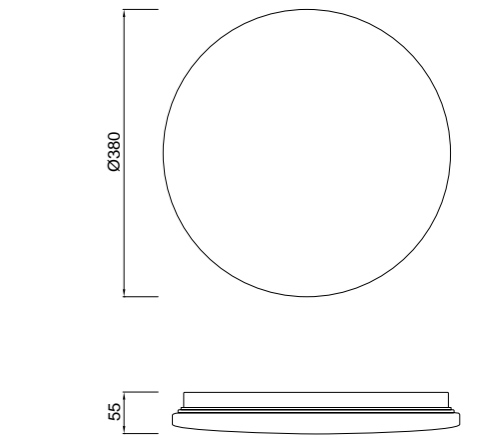

REF.5942 Plafón - Ceiling Lamp / REF.5943 Plafón - Ceiling Lamp

REF.5942

LED 36W 3000K 2350lm - 220/240V
Difusor Acrílico - Acrylic Diffuser

REF.5943

LED 36W 5000K 2450lm - 220/240V
Difusor Acrílico - Acrylic Diffuser