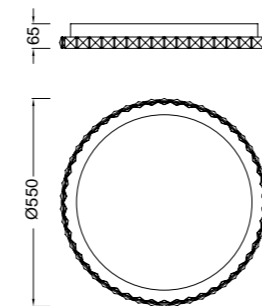

REF.4576 Plafón - Ceiling Lamp

LED 44W 4000K 4400lm - 100/240V

Cromo - Chrome

Cristal - Glass