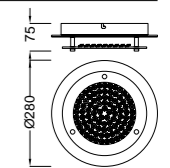

REF.4582 Plafón - Ceiling Lamp

LED 21W 4000K 2100lm - 220/240V

- Espejo - Mirror
- Cromo - Chrome
- Cristal - Glass

REF.5090 Plafón - Ceiling Lamp

LED 12W 4000K 1200lm - 220/240V

- Espejo - Mirror
- Cromo - Chrome
- Cristal - Glass