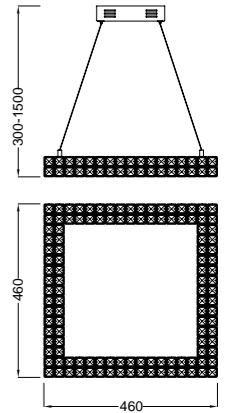

REF.4585 Colgante - Pendant Lamp

LED 24W 4000K 2400lm - 100/250V

- Cromo - Chrome
- Cristal - Glass

REF.4587 Colgante - Pendant Lamp

LED 32W 4000K 3200lm - 100/250V

- Cromo - Chrome
- Cristal - Glass

REF.4570 Plafón - Ceiling Lamp