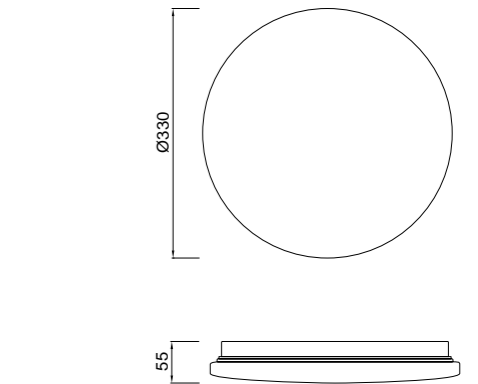

REF.5944 Plafón - Ceiling Lamp / REF.5945 Plafón - Ceiling Lamp

REF.5944

LED 24W 3000K 1600lm - 220/240V
Difusor Acrílico - Acrylic Diffuser

REF.5945

LED 24W 5000K 1700lm - 220/240V
Difusor Acrílico - Acrylic Diffuser