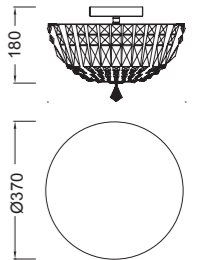

REF.4613 Plafón - Ceiling Lamp

G9 MAX 5x43W - 220/240V

Cromo - Chrome

Cristal - Glass