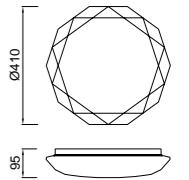

DIAMANTE II

DATOS TÉCNICOS / TECHNICAL DATA

REF.5935 Plafón - Ceiling Lamp

LED 54W 3000K 3900lm - 220/240V

Difusor Acrílico - Acrylic Diffuser

LUZ
CÁLIDA
WARM
LIGHT

REF.5970 Plafón - Ceiling Lamp

LED 54W 5000K 4000lm - 220/240V

Difusor Acrílico - Acrylic Diffuser

LUZ
FRÍA
COOL
LIGHT

REF.5936 Plafón - Ceiling Lamp

LED 36W 3000K 2600lm - 220/240V

Difusor Acrílico - Acrylic Diffuser

LUZ
CÁLIDA
WARM
LIGHT

REF.5971 Plafón - Ceiling Lamp

LED 36W 5000K 2700lm - 220/240V

Difusor Acrílico - Acrylic Diffuser

LUZ
FRÍA
COOL
LIGHT