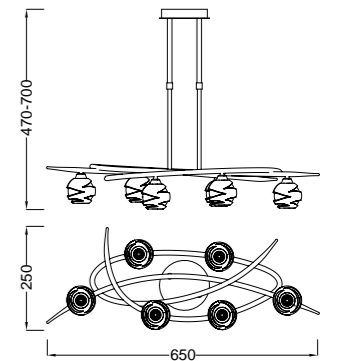

1821

G9 LED 6x2,5W - 220/240V (incl.)

Cristal - Glass

Cuero - Antique Brass