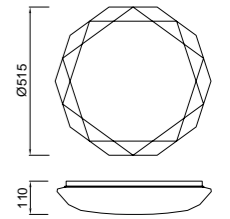

REF.5970 Plafón - Ceiling Lamp

LED 54W 5000K 4000lm - 220/240V

Difusor Acrílico - Acrylic Diffuser

LUZ
FRÍA
COOL
LIGHT