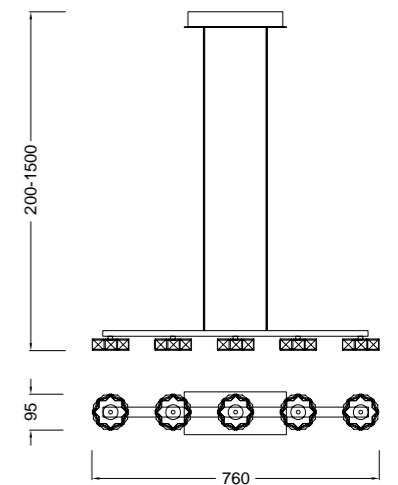

Cristal - Glass

REF.4579 Colgante - Pendant Lamp

LED 30W 4000K 3000lm - 220/240V

Cromo - Chrome

Cristal - Glass

CRYSTAL LED MIRROR

CRYSTAL LED MIRROR

DATOS TÉCNICOS / TECHNICAL DATA