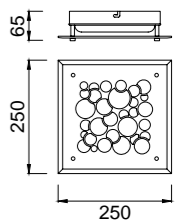

REF.5551 Plafón - Ceiling Lamp

LED 15,5W 4000K 620lm - 220/240V

Espejo - Mirror

Cristal - Glass