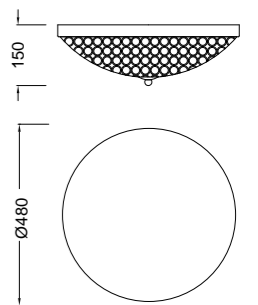

REF.4609 Plafón - Ceiling Lamp

- G9 MAX 6x43W - 220/240V (no incl.)
- Cromo - Chrome
- Cristal - Glass