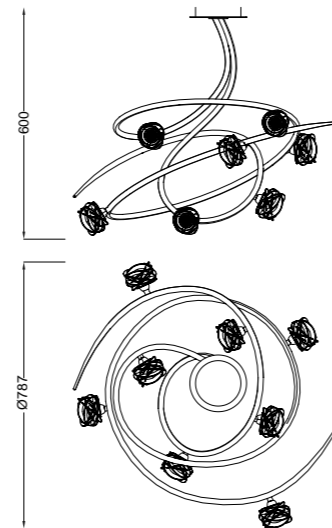

REF.3940/4070 Lámpara - Chandelier

3940

- G9 LED 8x2,5W - 220/240V (incl.)
- Cristal - Glass
- Cromo - Chrome

4070

- G9 LED 8x2,5W - 220/240V (incl.)
- Cristal - Glass
- Cuero - Antique Brass