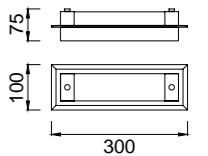

TUBE

REF.5532 Aplique/Plafón - Wall/Ceiling Lamp

- LED 21W 4000K 1800lm - 220/240V
- Cromo - Chrome
- Cristal - Glass

REF.5533 Aplique/Plafón - Wall/Ceiling Lamp

- LED 13W 4000K 1100lm - 220/240V
- Cromo - Chrome
- Cristal - Glass

REF.5534 Aplique/Plafón - Wall/Ceiling Lamp

- LED 8W 4000K 680lm - 220/240V
- Cromo - Chrome
- Cristal - Glass

REF.5530 Colgante - Pendant Lamp

- LED 36W 4000K 2800lm - 220/240V
- Cromo - Chrome
- Cristal - Glass

REF.5531 Colgante - Pendant Lamp

- LED 26W 4000K 2000lm - 220/240V
- Cromo - Chrome
- Cristal - Glass