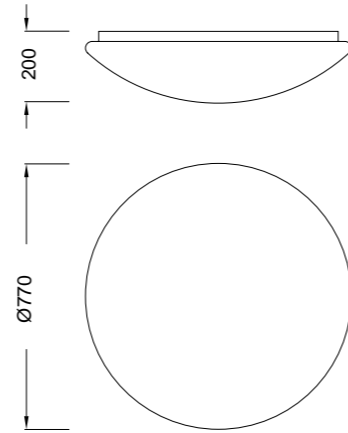

REF.3677 Plafón - Ceiling Lamp / REF.3678 Plafón - Ceiling Lamp

REF.3677

LED 60W 3000K 4200lm - 220/240V
Difusor Acrílico - Acrylic Diffuser

REF.3678

LED 60W 5000K 4200lm - 220/240V
Difusor Acrílico - Acrylic Diffuser