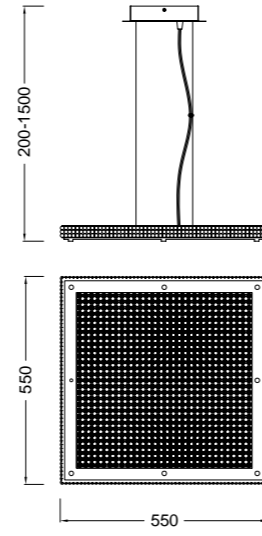

- Cromo - Chrome
- Cristal - Glass

REF.4573 Colgante - Pendant Lamp

LED 44W 4000K 4400lm - 100/240V

Cromo - Chrome

Cristal - Glass

REF.4574 Plafón - Ceiling Lamp

LED 18W 4000K 1800lm - 220/240V

Cromo - Chrome