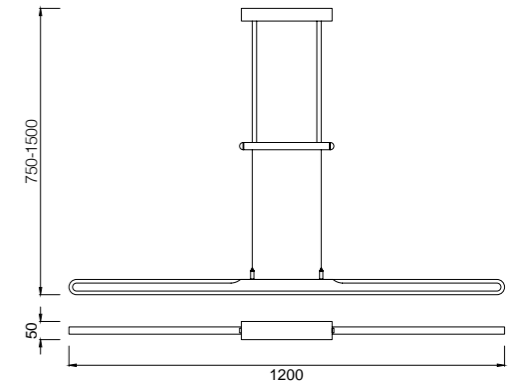

Acero Inoxidable Satinado - Satin Stainless Steel

Difusor Acrílico - Acrylic Diffuser

REF.5581 Aplique - Wall Lamp

LED 43W 4000K 2100lm - 100/240V

Acero Inoxidable Satinado - Satin Stainless Steel

Difusor Acrílico - Acrylic Diffuser