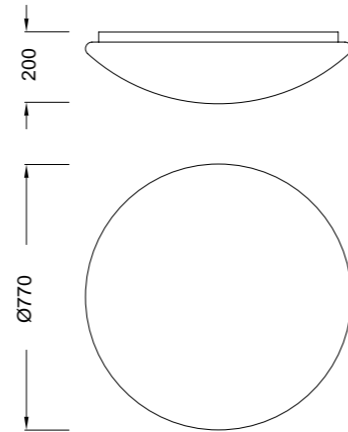

REF.3691 DIMMABLE Plafón - Ceiling Lamp

LED 60W 3000K-6000K 4200lm - 220/240V
Difusor acrílico - Acrylic Diffuser

Control Remoto - Remote Control
Dimable (frío-calor) - Dimable (cool-warm)

3000-6000K