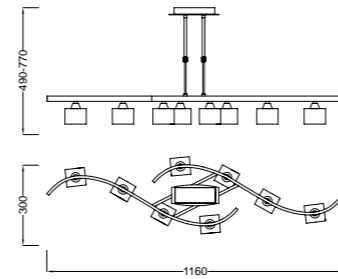

Cuero - Antique Brass

REF.0961/1111/1101 Semi Plafón - Semi Ceiling Lamp

0961

G9 LED 8x2,5W - 220/240V (incl.)

Cristal - Glass

Cromo - Chrome

1111

G9 LED 8x2,5W - 220/240V (incl.)