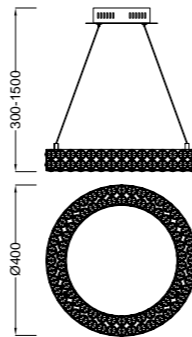

REF.4586 Plafón - Ceiling Lamp

LED 20W 4000K 2000lm - 100/250V

- Espejo - Mirror
- Cromo - Chrome
- Cristal - Glass

REF.4584 Colgante - Pendant Lamp

LED 18W 4000K 1800lm - 100/250V

- Cromo - Chrome
- Cristal - Glass