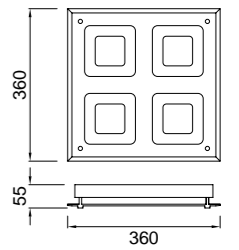

REF.5094 Plafón - Ceiling Lamp

IP20 CE

LED 48W 4000K 3100lm - 220/240V

Difusor Acrílico - Acrylic Diffuser

LUZ
NATURAL
NATURAL
LIGHT

REF.5093 Plafón - Ceiling Lamp

IP20 CE

LED 24W 4000K 1350lm - 220/240V

Cristal - Glass

Cromo - Chrome

LUZ
NATURAL
NATURAL
LIGHT