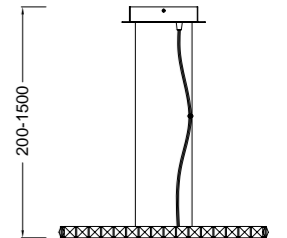

Cristal - Glass

REF.4579 Colgante - Pendant Lamp

LED 30W 4000K 3000lm - 220/240V

Cromo - Chrome

Cristal - Glass

CRYSTAL LED MIRROR

CRYSTAL LED MIRROR

DATOS TÉCNICOS / TECHNICAL DATA