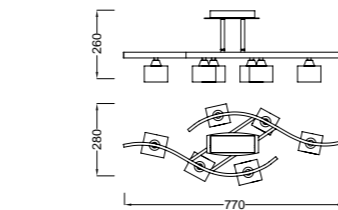

1110

G9 LED 6x2,5W - 220/240V (incl.)

Cristal Óptico - Optical Glass

Níquel Satinado - Satin Nickel

1100

G9 LED 6x2,5W - 220/240V (incl.)

Cristal - Glass

Cuero - Antique Brass