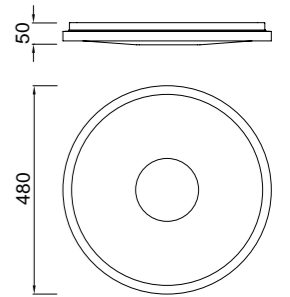

CENTARA

REF.5930 DIMMABLE Plafón - Ceiling Lamp

LED 40W 3000K-6500K 3200lm - 220/240V

Cromo - Chrome

Cristal - Crystal

3000-6500K

REF.5931 DIMMABLE Plafón - Ceiling Lamp

LED 18W 3000K-6500K 1680lm - 220/240V

Cromo - Chrome

Cristal - Crystal

3000-6500K