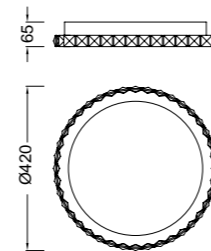

Cristal - Glass

REF.4575 Plafón - Ceiling Lamp

LED 21W 4000K 2100lm - 220/240V

Cromo - Chrome

Cristal - Glass

REF.4576 Plafón - Ceiling Lamp

LED 44W 4000K 4400lm - 100/240V

Cromo - Chrome