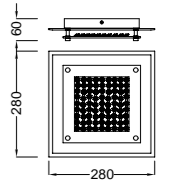

CRYSTAL LED MIRROR

DATOS TÉCNICOS / TECHNICAL DATA

REF.4580 Plafón - Ceiling Lamp

LED 12W 4000K 1200lm - 220/240V

- Espejo - Mirror
- Cromo - Chrome
- Cristal - Glass

REF.4581 Plafón - Ceiling Lamp

LED 18W 4000K 1800lm - 220/240V

- Espejo - Mirror
- Cromo - Chrome
- Cristal - Glass

REF.4582 Plafón - Ceiling Lamp

LED 21W 4000K 2100lm - 220/240V

- Espejo - Mirror
- Cromo - Chrome
- Cristal - Glass

REF.5090 Plafón - Ceiling Lamp

LED 12W 4000K 1200lm - 220/240V

- Espejo - Mirror
- Cromo - Chrome
- Cristal - Glass

REF.5091 Plafón - Ceiling Lamp

LED 18W 4000K 1800lm - 220/240V

- Espejo - Mirror
- Cromo - Chrome
- Cristal - Glass

REF.5092 Plafón - Ceiling Lamp

LED 21W 4000K 2100lm - 220/240V

- Espejo - Mirror
- Cromo - Chrome
- Cristal - Glass