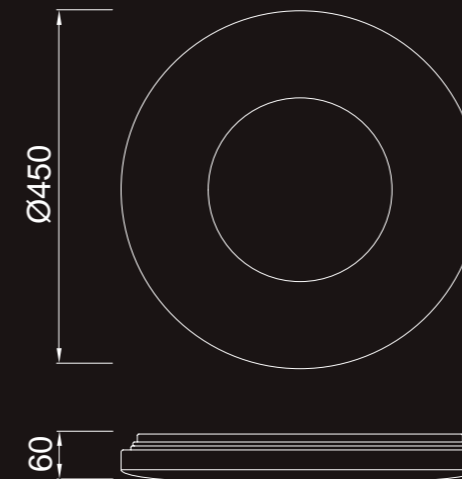

REF.5933 48W
LED 48W 3000K-6500K 3500lm 220-240V