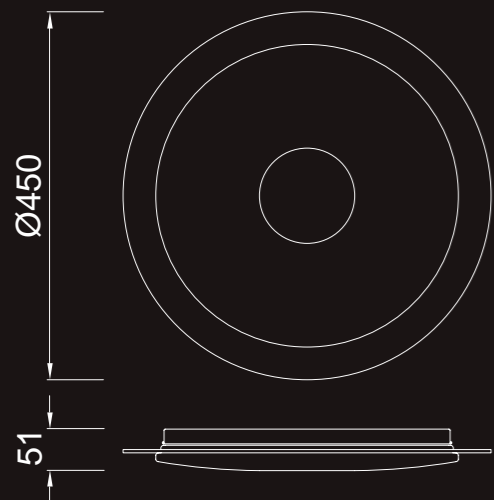

VIRGIN

REF.5110 18W
LED 18W 2700K-6500K 1680lm 220-240V

- Mando a distancia para control de:
Temperatura de color 2700K-6500K.
Luz dimmable.

- Remote control for:
Colour temperature 2700K-6500K
Dimmable light.