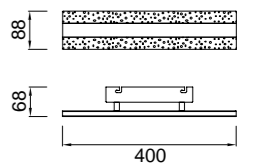

REF.5790 Colgante - Pendant Lamp

- LED 48W 4000K 3360lm - 220/240V
- Cromo - Chrome
- Plata - Silver
- Difusor Acrílico - Acrylic Diffuser

REF.5792 Semi Plafón - Semi Ceiling Lamp

- LED 30W 4000K 1200lm - 100/250V
- Cromo - Chrome
- Plata - Silver
- Difusor Acrílico - Acrylic Diffuser

REF.5735 Aplique/Plafón - Wall Lamp/Ceiling Lamp

- LED 16W 4000K 1120lm - 220/240V
- Cromo - Chrome
- Plata - Silver
- Difusor Acrílico - Acrylic Diffuser