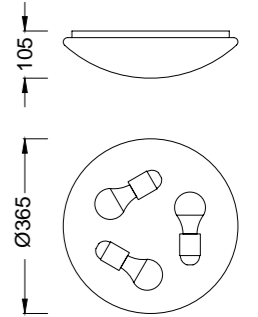

REF.5411 Plafón - Ceiling Lamp

E27 MAX 3x20W - 220/240V (no incl.)
Difusor Acrílico - Acrylic Diffuser