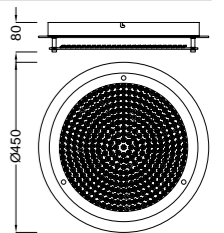

REF.5091 Plafón - Ceiling Lamp

LED 18W 4000K 1800lm - 220/240V

- Espejo - Mirror
- Cromo - Chrome
- Cristal - Glass

REF.5092 Plafón - Ceiling Lamp

LED 21W 4000K 2100lm - 220/240V

- Espejo - Mirror
- Cromo - Chrome
- Cristal - Glass