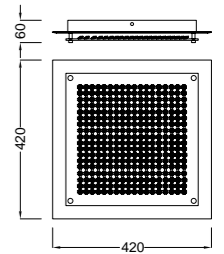

REF.4582 Plafón - Ceiling Lamp

LED 21W 4000K 2100lm - 220/240V

- Espejo - Mirror
- Cromo - Chrome
- Cristal - Glass