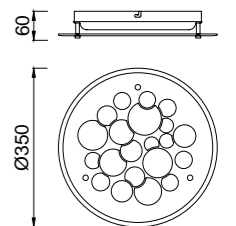

REF.5552 Plafón - Ceiling Lamp

LED 23,5W 4000K 940lm - 220/240V

Espejo - Mirror

Cristal - Glass