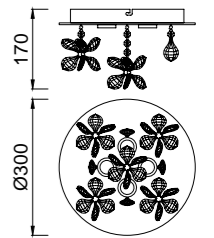

REF.5523 Plafón - Ceiling Lamp

- IP20
- LED 12W 4000K 970lm - 220/240V
- Cromo - Chrome
- Cristal - Glass