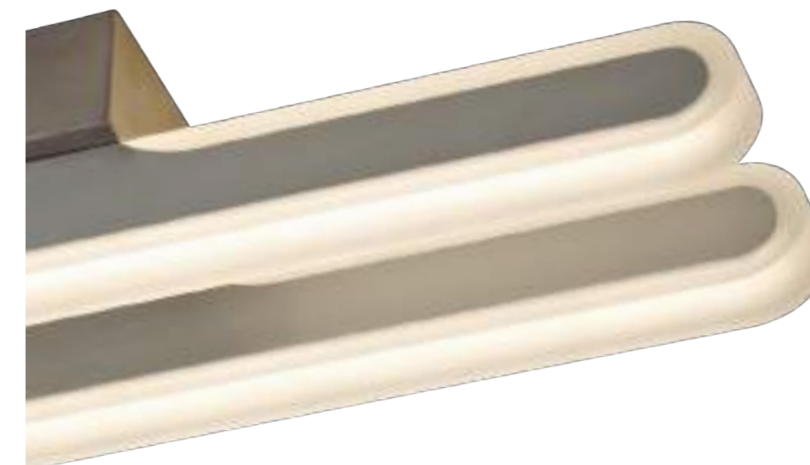

REF.5582 Pie de salón - Floor Lamp

LED 43W 4000K 2100lm - 100/240V

Acero Inoxidable Satinado - Satin Stainless Steel

Difusor Acrílico - Acrylic Diffuser