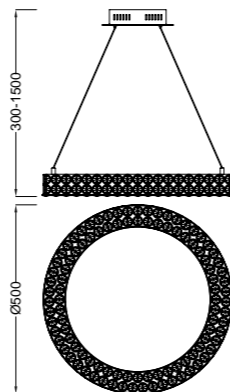

REF.4585 Colgante - Pendant Lamp

LED 24W 4000K 2400lm - 100/250V

- Cromo - Chrome
- Cristal - Glass