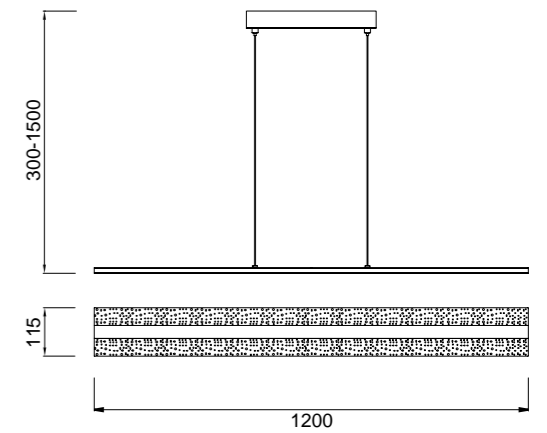

REF.5792 Semi Plafón - Semi Ceiling Lamp

- LED 30W 4000K 1200lm - 100/250V
- Cromo - Chrome
- Plata - Silver
- Difusor Acrílico - Acrylic Diffuser