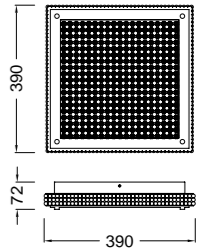

LED 18W 4000K 1800lm - 220/240V

- Cromo - Chrome
- Cristal - Glass

REF.4571 Plafón - Ceiling Lamp

LED 21W 4000K 2100lm - 220/240V

- Cromo - Chrome
- Cristal - Glass

REF.4572 Plafón - Ceiling Lamp

LED 44W 4000K 4400lm - 100/240V