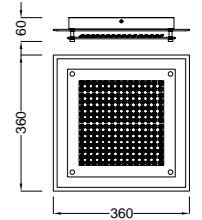

REF.4580 Plafón - Ceiling Lamp

LED 12W 4000K 1200lm - 220/240V

- Espejo - Mirror
- Cromo - Chrome
- Cristal - Glass

REF.4581 Plafón - Ceiling Lamp

LED 18W 4000K 1800lm - 220/240V

- Espejo - Mirror
- Cromo - Chrome
- Cristal - Glass