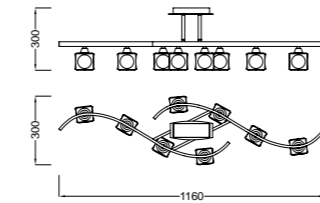

REF.0951/0004024/0991 Semi Plafón - Semi Ceiling Lamp

0951

0991

G9 LED 8x2,5W - 220/240V (incl.)

Cristal - Glass

Cromo - Chrome

0004024

G9 LED 8x2,5W - 220/240V (incl.)

Cristal Óptico - Optical Glass

Níquel Satinado - Satin Nickel

G9 LED 8x2,5W - 220/240V (incl.)

Cristal - Glass

Cuero - Antique Brass