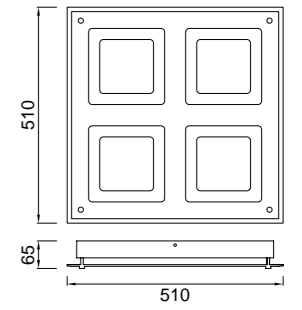

REF.5093

REF.5093 Plafón - Ceiling Lamp

IP20 CE

LED 24W 4000K 1350lm - 220/240V

Cristal - Glass

Cromo - Chrome

LUZ
NATURAL
NATURAL
LIGHT