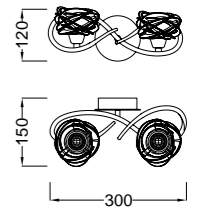

REF.3947/4077 Aplique - Wall Lamp

3947

- G9 LED 2x2,5W - 220/240V (incl.)
- Cristal - Glass
- Cromo - Chrome

4077

- G9 LED 2x2,5W - 220/240V (incl.)
- Cristal - Glass
- Cuero - Antique Brass