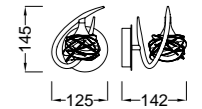

REF.3948/4078 Aplique - Wall Lamp

3948

- G9 LED 1x2,5W - 220/240V (incl.)
- Cristal - Glass
- Cromo - Chrome

4078

- G9 LED 1x2,5W - 220/240V (incl.)
- Cristal - Glass
- Cuero - Antique Brass

REF.3949/4079 Sobremesa - Table Lamp