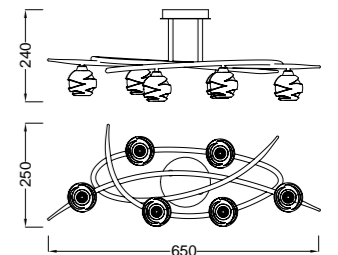

1822

G9 LED 6x2,5W - 220/240V (incl.)

Cristal - Glass

Cuero - Antique Brass