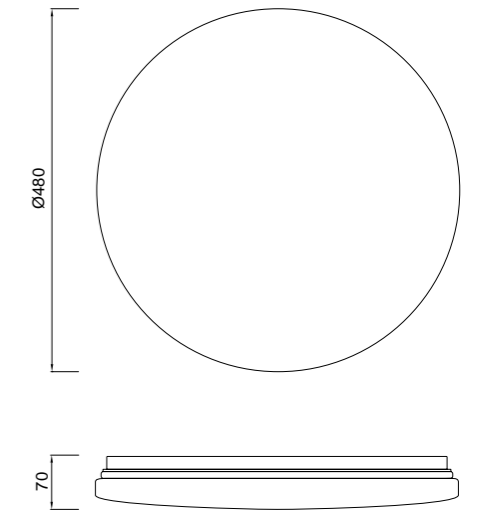

REF.5941

LED 50W 5000K 3800lm - 220/240V
Difusor Acrílico - Acrylic Diffuser