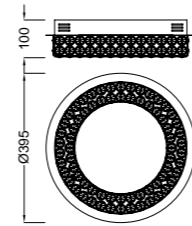

CRYSTAL LED

REF.4573

REF.4578

REF.4579

REF.4577

REF.4583 Plafón - Ceiling Lamp

LED 18W 4000K 1800lm - 100/250V

- Espejo - Mirror
- Cromo - Chrome
- Cristal - Glass