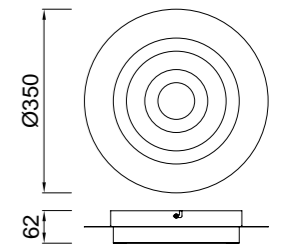

Cromo - Chrome

LUZ
NATURAL
NATURAL
LIGHT

SATURNO

REF.5115 Plafón - Ceiling Lamp

LED 18W 4000K 1800lm - 220/240V

Cristal - Glass

Cromo - Chrome

LUZ
NATURAL
NATURAL
LIGHT