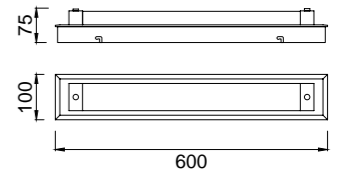

TUBE

REF.5532 Aplique/Plafón - Wall/Ceiling Lamp

- LED 21W 4000K 1800lm - 220/240V
- Cromo - Chrome
- Cristal - Glass

REF.5533 Aplique/Plafón - Wall/Ceiling Lamp

- LED 13W 4000K 1100lm - 220/240V
- Cromo - Chrome
- Cristal - Glass

REF.5534 Aplique/Plafón - Wall/Ceiling Lamp

- LED 8W 4000K 680lm - 220/240V
- Cromo - Chrome
- Cristal - Glass

REF.5530 Colgante - Pendant Lamp

- LED 36W 4000K 2800lm - 220/240V
- Cromo - Chrome
- Cristal - Glass

REF.5531 Colgante - Pendant Lamp

- LED 26W 4000K 2000lm - 220/240V
- Cromo - Chrome
- Cristal - Glass