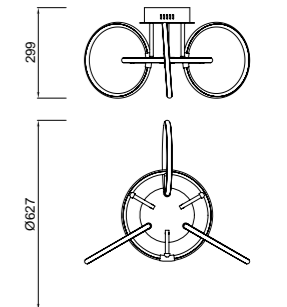

REF.5756 DIMMABLE Plafón - Ceiling Lamp

LED 46W 3000K 2050lm - 220/240V

Cromo - Chrome

Difusor Acrílico - Acrylic Diffuser