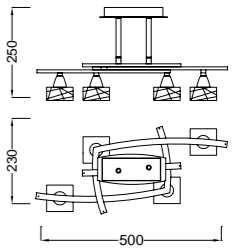

REF.1420/1430 Semi Plafón - Semi Ceiling Lamp

1420

- G9 LED 4x2,5W - 220/240V (incl.)
- Cristal - Glass
- Cromo - Chrome

1430

- G9 LED 4x2,5W - 220/240V (incl.)
- Cristal - Glass
- Cuero - Antique Brass