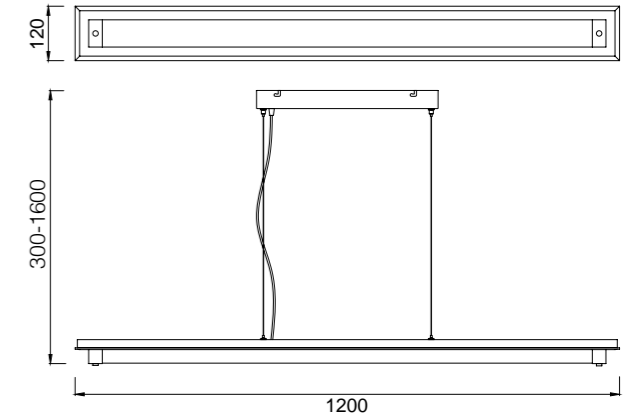

REF.5530 Colgante - Pendant Lamp

- LED 36W 4000K 2800lm - 220/240V
- Cromo - Chrome
- Cristal - Glass