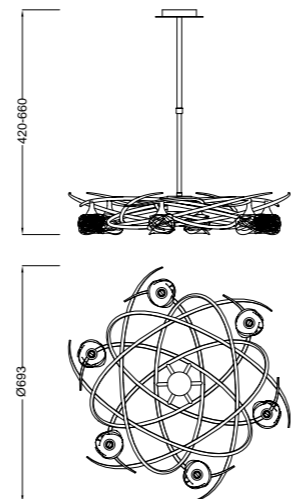

REF.3942/4072 Lámpara - Chandelier

3942

- G9 LED 6x2,5W - 220/240V (incl.)
- Cristal - Glass
- Cromo - Chrome

4072

- G9 LED 6x2,5W - 220/240V (incl.)
- Cristal - Glass
- Cuero - Antique Brass