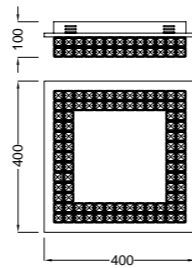

REF.4586 Plafón - Ceiling Lamp

LED 20W 4000K 2000lm - 100/250V

- Espejo - Mirror
- Cromo - Chrome
- Cristal - Glass