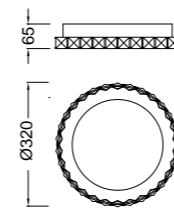

REF.4573 Colgante - Pendant Lamp

LED 44W 4000K 4400lm - 100/240V

Cromo - Chrome

Cristal - Glass

REF.4574 Plafón - Ceiling Lamp

LED 18W 4000K 1800lm - 220/240V

Cromo - Chrome

Cristal - Glass

REF.4575 Plafón - Ceiling Lamp

LED 21W 4000K 2100lm - 220/240V

Cromo - Chrome

Cristal - Glass

REF.4576 Plafón - Ceiling Lamp

LED 44W 4000K 4400lm - 100/240V

Cromo - Chrome

Cristal - Glass

REF.4577 Colgante - Pendant Lamp

LED 21W 4000K 2100lm - 220/240V

Cromo - Chrome

Cristal - Glass

REF.4578 Colgante - Pendant Lamp

LED 44W 4000K 4400lm - 100/240V

Cromo - Chrome

Cristal - Glass

REF.4579 Colgante - Pendant Lamp

LED 30W 4000K 3000lm - 220/240V

Cromo - Chrome

Cristal - Glass