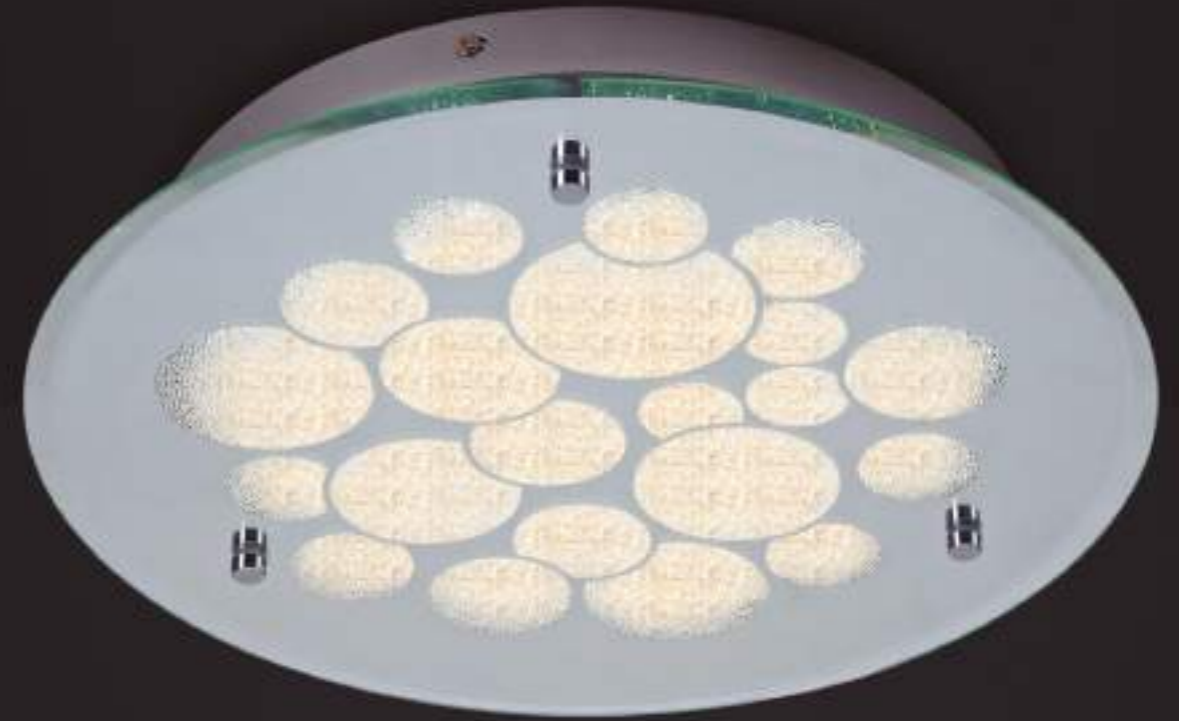

☛ E27 MAX 1x60W - 220/240V (no incl.)

■ Cuero - Antique brass

■ Cristal fumé - Smoked Glass

CORAL

**REF.5550 Plafón - Ceiling Lamp**

LED 23,5W 4000K 940lm - 220/240V

Espejo - Mirror

Cristal - Glass

**REF.5551 Plafón - Ceiling Lamp**

LED 15,5W 4000K 620lm - 220/240V

Espejo - Mirror

Cristal - Glass

**REF.5552 Plafón - Ceiling Lamp**

LED 23,5W 4000K 940lm - 220/240V

Espejo - Mirror

Cristal - Glass