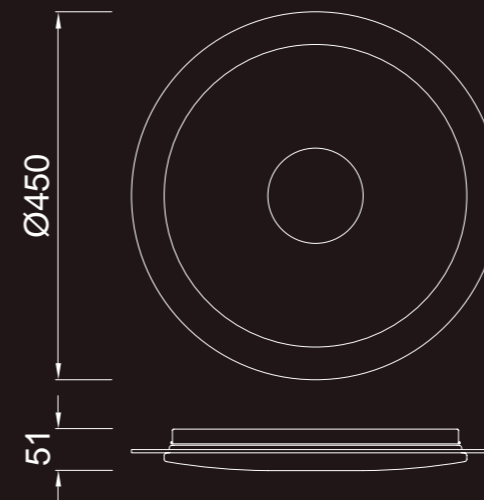

VIRGIN

REF.5110 18W
LED 18W 2700K-6500K 1680lm 220-240V

- Mando a distancia para control de:
Temperatura de color 2700K-6500K.
Luz dimmable.

- Remote control for:
Colour temperature 2700K-6500K
Dimmable light.