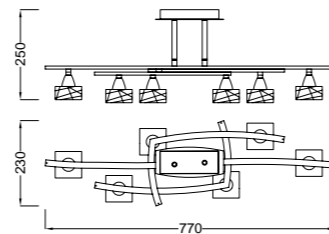

REF.1424/1434 Lámpara - Chandelier

1424

- G9 LED 8x2,5W - 220/240V (incl.)
- Cristal Óptico - Optical Glass
- Cromo - Chrome

1434

- G9 LED 8x2,5W - 220/240V (incl.)
- Cristal Óptico - Optical Glass
- Cuero - Antique Brass

REF.1423/1433 Lámpara - Chandelier

1423

- G9 LED 6x2,5W - 220/240V (incl.)
- Cristal Óptico - Optical Glass
- Cromo - Chrome

1433

- G9 LED 6x2,5W - 220/240V (incl.)
- Cristal Óptico - Optical Glass
- Cuero - Antique Brass

REF.1422/1432 Semi Plafón - Semi Ceiling Lamp

1422

- G9 LED 8x2,5W - 220/240V (incl.)
- Cristal Óptico - Optical Glass
- Cromo - Chrome

1432

- G9 LED 8x2,5W - 220/240V (incl.)
- Cristal Óptico - Optical Glass
- Cuero - Antique Brass

REF.1421/1431 Semi Plafón - Semi Ceiling Lamp

1421

- G9 LED 6x2,5W - 220/240V (incl.)
- Cristal Óptico - Optical Glass
- Cromo - Chrome

1431

- G9 LED 6x2,5W - 220/240V (incl.)
- Cristal Óptico - Optical Glass
- Cuero - Antique Brass

REF.1420/1430 Semi Plafón - Semi Ceiling Lamp

1420

- G9 LED 4x2,5W - 220/240V (incl.)
- Cristal - Glass
- Cromo - Chrome

1430

- G9 LED 4x2,5W - 220/240V (incl.)
- Cristal - Glass
- Cuero - Antique Brass

REF.1426/1436 Aplique - Wall Lamp

1426

- G9 LED 1x2,5W - 220/240V (incl.)
- Cristal - Glass
- Cromo - Chrome

1436

- G9 LED 1x2,5W - 220/240V (incl.)
- Cristal - Glass
- Cuero - Antique Brass

REF.1425/1435 Aplique - Wall Lamp

1425

- G9 LED 2x2,5W - 220/240V (incl.)
- Cristal - Glass
- Cromo - Chrome

1435

- G9 LED 2x2,5W - 220/240V (incl.)
- Cristal - Glass
- Cuero - Antique Brass

REF.1427/1437 Sobremesa - Table Lamp

1427

- G9 LED 1x2,5W - 220/240V (incl.)
- Cristal - Glass
- Cromo - Chrome

1437

- G9 LED 1x2,5W - 220/240V (incl.)
- Cristal - Glass
- Cuero - Antique Brass