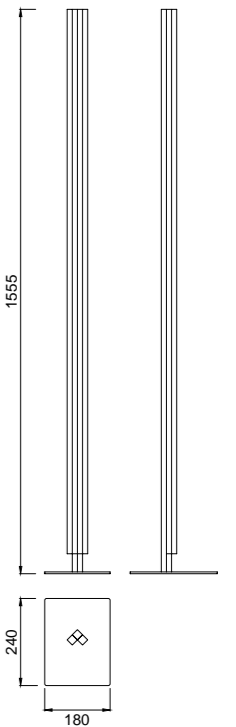

REF.5582 Pie de salón - Floor Lamp

LED 43W 4000K 2100lm - 100/240V

Acero Inoxidable Satinado - Satin Stainless Steel

Difusor Acrílico - Acrylic Diffuser