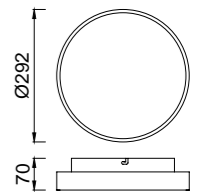

REF.5344 Plafón - Ceiling Lamp

IP20

LED 18W 3000K&6000K 1180lm - 220/240V

Niquel Satinado - Satin Nickel

Difusor Acrílico - Acrylic Diffuser