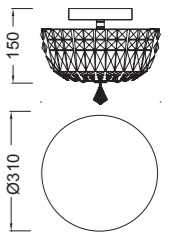

Cristal - Glass

REF.4612 Plafón - Ceiling Lamp

G9 MAX 4x43W - 220/240V

Cromo - Chrome

Cristal - Glass

REF.4613 Plafón - Ceiling Lamp

G9 MAX 5x43W - 220/240V

Cromo - Chrome