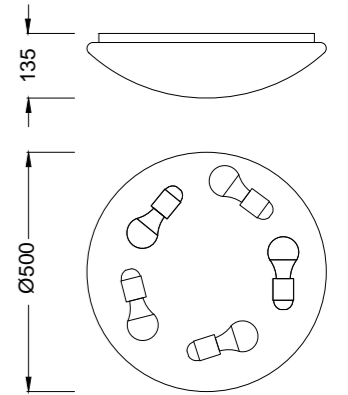

REF.5410 Plafón - Ceiling Lamp

E27 MAX 5x20W - 220/240V (no incl.)
Difusor Acrílico - Acrylic Diffuser