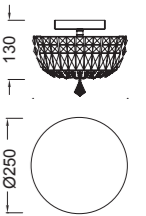

REF.4612

REF.4613

CRYSTAL G9

DATOS TÉCNICOS / TECHNICAL DATA

REF.4611 Plafón - Ceiling Lamp

G9 MAX 4x43W - 220/240V

Cromo - Chrome

Cristal - Glass

REF.4612 Plafón - Ceiling Lamp

G9 MAX 4x43W - 220/240V

Cromo - Chrome

Cristal - Glass

REF.4613 Plafón - Ceiling Lamp

G9 MAX 5x43W - 220/240V

Cromo - Chrome

Cristal - Glass

REF.2332 Plafón - Ceiling Lamp

G9 MAX 4x43W - 220/240V

Cromo - Chrome

Cristal - Glass

REF.2331 Plafón - Ceiling Lamp

G9 MAX 6x43W - 220/240V

Cromo - Chrome

Cristal - Glass