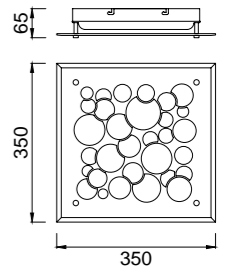

REF.5550 Plafón - Ceiling Lamp

LED 23,5W 4000K 940lm - 220/240V

Espejo - Mirror

Cristal - Glass