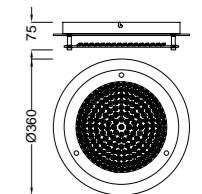

REF.5091 Plafón - Ceiling Lamp

LED 18W 4000K 1800lm - 220/240V

- Espejo - Mirror
- Cromo - Chrome
- Cristal - Glass