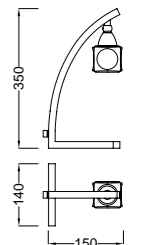

REF.0956/0004046/0996 Lámpara - Chandelier

0956

0996

G9 LED 8x2,5W - 220/240V (incl.)

Cristal - Glass

Cromo - Chrome

0004046

G9 LED 8x2,5W - 220/240V (incl.)

Cristal Óptico - Optical Glass

Níquel Satinado - Satin Nickel

G9 LED 8x2,5W - 220/240V (incl.)

Cristal - Glass

Cuero - Antique Brass

REF.0951/0004024/0991 Semi Plafón - Semi Ceiling Lamp

0951

0991

G9 LED 8x2,5W - 220/240V (incl.)

Cristal - Glass

Cromo - Chrome

0004024

G9 LED 8x2,5W - 220/240V (incl.)

Cristal Óptico - Optical Glass

Níquel Satinado - Satin Nickel

G9 LED 8x2,5W - 220/240V (incl.)

Cristal - Glass

Cuero - Antique Brass

REF.0955/0004045/0995 Lámpara - Chandelier

0955

0995

G9 LED 6x2,5W - 220/240V (incl.)

Cristal - Glass

Cromo - Chrome

0004045

G9 LED 6x2,5W - 220/240V (incl.)

Cristal Óptico - Optical Glass

Níquel Satinado - Satin Nickel

G9 LED 6x2,5W - 220/240V (incl.)

Cristal - Glass

Cuero - Antique Brass

REF.0950/0004023/0990 Semi Plafón - Semi Ceiling Lamp

0950

0990

G9 LED 6x2,5W - 220/240V (incl.)

Cristal - Glass

Cromo - Chrome

0004023

G9 LED 6x2,5W - 220/240V (incl.)

Cristal Óptico - Optical Glass

Níquel Satinado - Satin Nickel

G9 LED 6x2,5W - 220/240V (incl.)

Cristal - Glass

Cuero - Antique Brass

REF.0957/0004049/0997 Plafón - Ceiling Lamp

0957

0997

G9 LED 4x2,5W - 220/240V (incl.)

Cristal - Glass

Cromo - Chrome

0004049

G9 LED 4x2,5W - 220/240V (incl.)

Cristal Óptico - Optical Glass

Níquel Satinado - Satin Nickel

G9 LED 4x2,5W - 220/240V (incl.)

Cristal - Glass

Cuero - Antique Brass

REF.0952/0004029/0992 Aplique - Wall Lamp

0952

0992

G9 LED 1x2,5W - 220/240V (incl.)

Cristal - Glass

Cromo - Chrome

0004029

G9 LED 1x2,5W - 220/240V (incl.)

Cristal Óptico - Optical Glass

Níquel Satinado - Satin Nickel

G9 LED 1x2,5W - 220/240V (incl.)

Cristal - Glass

Cuero - Antique Brass