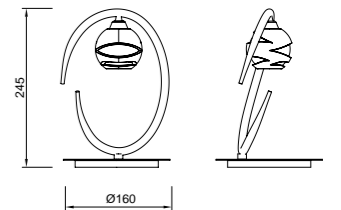

1827

G9 LED 1x2,5W - 220/240V (incl.)

Cristal - Glass

Cuero - Antique Brass