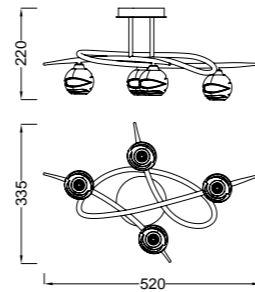

REF.1803/1813/1823 Semi Plafón - Semi Ceiling Lamp

1803

G9 LED 4x2,5W - 220/240V (incl.)

Cristal - Glass

Cromo - Chrome

1813

G9 LED 4x2,5W - 220/240V (incl.)

Cristal - Glass

Niquel Satinado - Satin Nickel

1823

G9 LED 4x2,5W - 220/240V (incl.)

Cristal - Glass

Cuero - Antique Brass