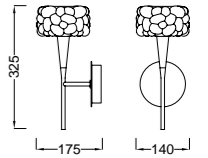

REF.3921 Colgante - Pendant Lamp - G9

G9 LED 3x2,5W - 220/240V (incl.)

Cristal - Glass

Cromo - Chrome

REF.3922 Colgante - Pendant Lamp - G9

G9 LED 3x2,5W - 220/240V (incl.)

Cristal - Glass

Cromo - Chrome

REF.3923 Colgante - Pendant Lamp - G9

G9 LED 1x2,5W - 220/240V (incl.)

Cristal - Glass

Cromo - Chrome

REF.3926 Plafón - Ceiling Lamp - G9

G9 LED 1x2,5W - 220/240V (incl.)

Cristal - Glass

Cromo - Chrome

REF.3927 Aplique - Wall Lamp - G9

G9 LED 1x2,5W - 220/240V (incl.)

Cristal - Glass

Cromo - Chrome

REF.3928 Sobremesa - Table Lamp - G9

G9 LED 1x2,5W - 220/240V (incl.)

Cristal - Glass

Cromo - Chrome