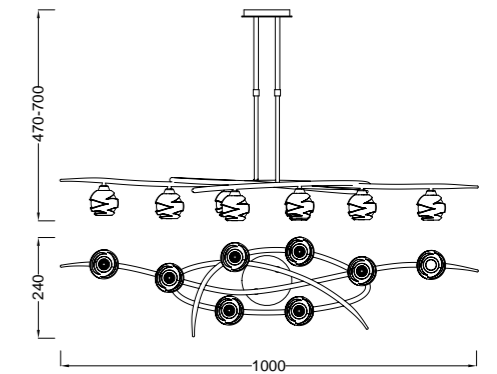

1820

G9 LED 8x2,5W - 220/240V (incl.)

Cristal - Glass

Cuero - Antique Brass