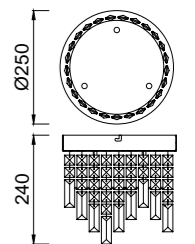

REF.5521 Plafón - Ceiling Lamp

- IP20
- LED 12W 4000K 950lm - 220/240V
- Cromo - Chrome
- Cristal - Glass