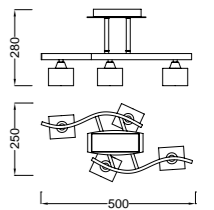

REF.0967/1117/1107 Plafón - Ceiling Lamp

0967

G9 LED 4x2,5W - 220/240V (incl.)

Cristal - Glass

Cromo - Chrome

1117

G9 LED 4x2,5W - 220/240V (incl.)

Cristal Óptico - Optical Glass

Níquel Satinado - Satin Nickel

1107

G9 LED 4x2,5W - 220/240V (incl.)

Cristal - Glass

Cuero - Antique Brass