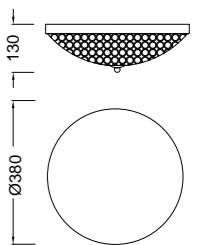

REF.4607

REF.4607 Colgante - Pendant Lamp

- G9 MAX 9x43W - 220/240V (no incl.)
- Cromo - Chrome
- Cristal - Glass

REF.4605

REF.4610

REF.4608 Plafón - Ceiling Lamp

- G9 MAX 4x43W - 220/240V (no incl.)
- Cromo - Chrome
- Cristal - Glass