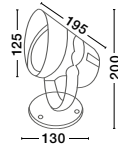

742071

Aluminium Dark Gray
LED 18 Watt 1440 Lm 3000 K
CR1>80 220-240 Volt 50 Hz
Beam 48° IP65
W:195 L: 130 H: 200-290

767801

Aluminium Dark Gray
GU10 1x50 Watt
IP54
220-240 Volt 50 Hz
D: 110 H: 200