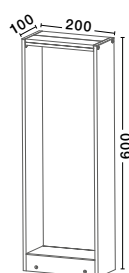

713122

Aluminium Dark Gray
LED 2x5 Watt 600 Lm 3000 K
CR1>80 220-240 Volt 50 Hz
Beam 0-90° IP54
L: 200 W: 100 H: 100

713121

Aluminium Dark Gray
LED 2x5 Watt 600 Lm 3000 K
CR1>80 220-240 Volt 50 Hz
Beam 0-90° IP54
L: 200 W: 100 H: 600