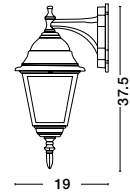

Black Aluminium
Clear Glass
E 27 1x60 Watt
IP 43
D: 21 H: 36 cm

667601

Black Aluminium
Clear Glass
E 27 1x60 Watt
IP 43
D: 19.5 H: 36 cm

6870601

Black Aluminium
Clear Glass
E 27 1x60 Watt
IP 43
D: 22.2 H: 45 cm

Venus

660201

Black Aluminium
Clear Glass
E 27 1x60 Watt
IP 43
L: 19 W: 15 H: 37.5 cm

667201

Black Aluminium
Clear Glass
E 27 1x60 Watt
IP 43
L: 19 W: 15 H: 37.5 cm

664201

Black Aluminium
Clear Glass
E 27 1x60 Watt
IP 43
D: 15 H: 42.5

664601

Black Aluminium
Clear Glass
E 27 1x60 Watt
IP 43
D: 15.7 H: 43 cm

660202

White Aluminium
Clear Glass
E 27 1x60 Watt
IP 43
L: 19 W: 15 H: 37.5 cm

667202

White Aluminium
Clear Glass
E 27 1x60 Watt
IP 43
L: 19 W: 15 H: 37.5 cm