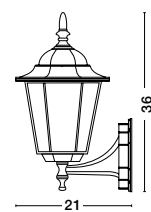

660601

Black Aluminium
Clear Glass
E 27 1x60 Watt
IP 43
D: 21 H: 36 cm