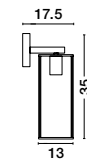

Flavio

7152604

Antique Metal Brass
Clear Glass
E27 1x60 Watt 230 Volt
IP20 Bulb Excluded
L: 13 W: 17.5 H: 35 cm