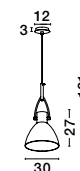

Zona

41460002

White Metal
E27 1x40 Watt 230 Volt
IP20 Bulb Excluded
D: 30 H: 27 H2: 121 cm