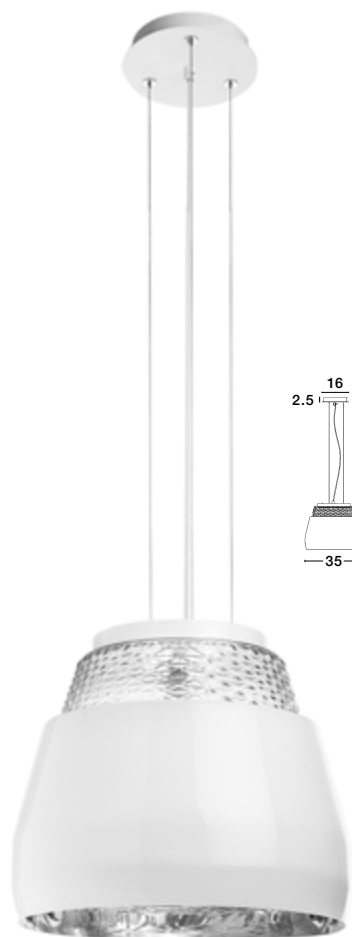

### Regalo

**52134001**

Aluminium & Glass  
White Aluminium Outside  
Chrome Aluminium Inside  
E27 1x40 Watt 230 Volt  
IP20 Bulb Excluded  
D: 35 H1: 30 H2: 140 cm