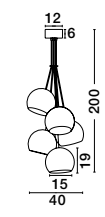

Sienna

7603002

Outside Copper Metal
Inside Gold Metal
Black Fabric Wire
E14 5x40 Watt 230 Volt
IP20 Bulb Excluded
D: 40 H: 200 cm