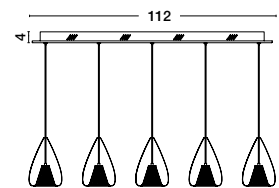

Hugo

1600200505

Chrome Aluminium
Clear Glass & Rose Gold Frame
G9 5x33 Watt 230 Volt
IP20 Bulb Included
L: 112 H: 120 cm