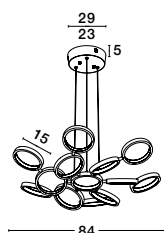

new

Foligno

7272801

Chrome Aluminium & Acrylic
Adjustable
LED 39 Watt 230 Volt
2340Lm 3000K IP20
L: 74.5 H: 120 cm

also
you
can
do

new

Foligno

7271001

Chrome Aluminium & Acrylic
Adjustable 13 Rings
LED 58 Watt 230 Volt
3480Lm 3000K IP20
D: 84 H: 150 cm