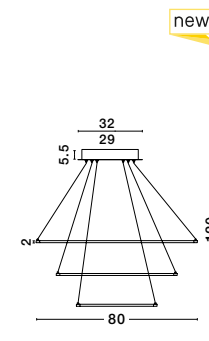

### Dea

**17222002**

Matt White Aluminium & Acrylic  
Adjustable  
LED 75 Watt 230 Volt  
4500Lm 3000K IP20  
D: 60 H: 120 cm

also  
you  
can  
do

**new**  
**Aria**  
**17222004**  
 Chrome Aluminium & Acrylic  
 Adjustable  
 LED 135 Watt 230 Volt  
 8100Lm 3000K IP20  
 D: 80 H: 120 cm

*also  
you  
can  
do*

**new**  
**Aria**  
**17222003**  
 Chrome Aluminium & Acrylic  
 Adjustable  
 LED 75 Watt 230 Volt  
 4500Lm 3000K IP20  
 D: 60 H: 120 cm

*also  
you  
can  
do*

also  
you  
can  
do