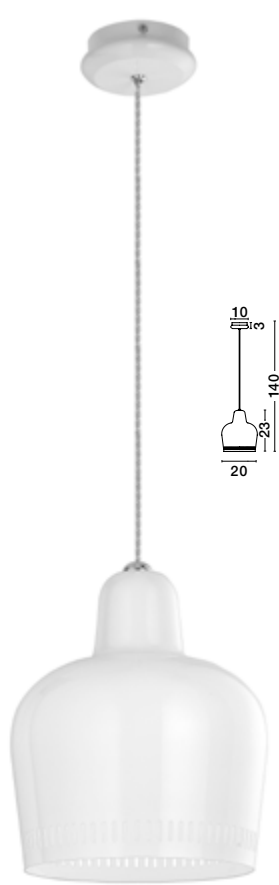

Valore
5827802
Shining White Metal
E27 1x40 Watt 230 Volt
IP20 Bulb Excluded
D: 20 H1: 23 H2: 140 cm