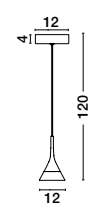

Costoco

1500311901
Chrome Aluminium
Clear Glass & Silver Sand
LED 4.8 Watt 230 Volt
360Lm 3000K IP20
D: 12 H: 120 cm