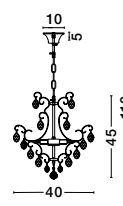

Perugi

7628010
Chrome Aluminium & K9 Crystal
G9 4x25 Watt 230 Volt
IP20 Bulb Excluded
L: 40 H: 45 H2: 110 cm