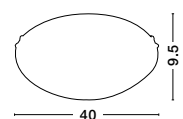

Shell

702203

White & Clear
Structured Glass
Chrome Metal
E27 3x60 Watt 230 Volt
IP20 Bulb Excluded
D: 40 H: 9.5 cm