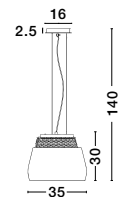

Regalo

52134001

Aluminium & Glass
White Aluminium Outside
Chrome Aluminium Inside
E27 1x40 Watt 230 Volt
IP20 Bulb Excluded
D: 35 H1: 30 H2: 140 cm