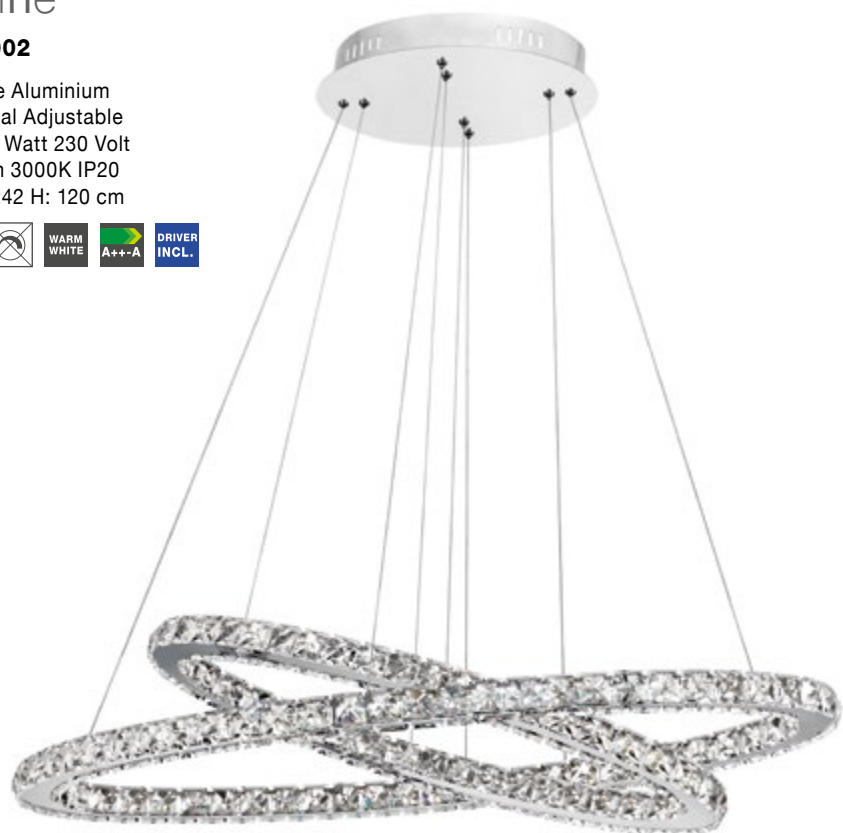

Chrome Aluminium  
Opal Glass  
LED 5 Watt 230 Volt  
384Lm 3000K IP20  
D: 12 H: 122 cm

GL 15002019011

Unita

**1500201907**

Chrome Aluminium  
Opal Glass  
LED 35 Watt 230 Volt  
2688Lm 3000K IP20  
D: 35 H: 170 cm

### Adelio

**17321602**

Chrome Aluminium & K9 Crystal  
LED 60 Watt 230 Volt  
3600Lm 3000K IP20  
D: 60 H1: 22 H2: 135 cm

new

### Celine

7403001

Chrome Aluminium & Crystal Adjustable  
LED 40 Watt 230 Volt  
2400Lm 3000K IP20  
L:64 W:44 H: 120 cm

also  
you  
can  
do

new

### Celine

7403002

Chrome Aluminium & Crystal Adjustable  
LED 52 Watt 230 Volt  
3120Lm 3000K IP20  
L:85 W:42 H: 120 cm

also  
you  
can  
do

These luminaires come with high quality K9 glass crystals.

Rocia