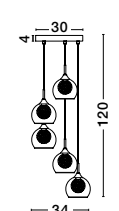

new

Cylinder

1600306405

Chrome Aluminium
Clear & Opal Glass
G9 5x33 Watt 230 Volt
IP20 Bulb Included
D: 34 H: 120 cm

GL 16003064011