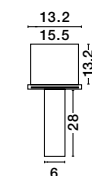

Giacomo

51855202

Gypsum & Black Metal
Downlight Adjustable
GU10 1x35 Watt 230 Volt
IP 20 Bulb Excluded
D: 6 L: 15.5 H: 33 cm
Cut Out: 15.8 x 15.8 cm