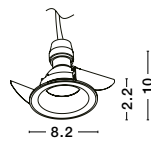

Ottavia

**62018**

White Aluminium  
GU10 1x50 Watt  
Bulb Excluded  
D: 8.2 H: 2.2 cm  
Cut Out: 7.5 cm

Ottavia

**62019**

Black Aluminium  
GU10 1x50 Watt  
Bulb Excluded  
D: 8.2 H: 2.2 cm  
Cut Out: 7.5 cm