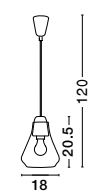

Marmol

7605186

Clear Glass & White Marble
Black & White Fabric Wire
E27 1x40 Watt 230 Volt
IP20 Bulb Excluded
D: 18 H1: 20.5 H2: 120 cm