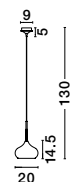

Cioto

5704801

Metal  
 Chrome Outside  
 White Chrome Inside  
 E14 1x40 Watt 230 Volt  
 IP20 Bulb Excluded  
 D: 20 H1: 14.5 H2: 130 cm

Cioto

5704802

Metal  
 Rose Gold Outside  
 White Chrome Inside  
 E14 1x40 Watt 230 Volt  
 IP20 Bulb Excluded  
 D: 20 H1: 14.5 H2: 130 cm