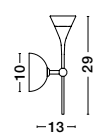

Costoco

1500311902
Chrome Aluminium
Clear Glass & Silver Sand
LED 4.8 Watt 230 Volt
360Lm 3000K IP20
D: 12 W: 13 H: 29 cm

LED WARM WHITE A+++ DRIVER INCL.