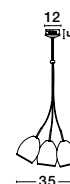

Cioto

5704801

Metal  
 Chrome Outside  
 White Chrome Inside  
 E14 1x40 Watt 230 Volt  
 IP20 Bulb Excluded  
 D: 20 H1: 14.5 H2: 130 cm

Cioto

5704802

Metal  
 Rose Gold Outside  
 White Chrome Inside  
 E14 1x40 Watt 230 Volt  
 IP20 Bulb Excluded  
 D: 20 H1: 14.5 H2: 130 cm