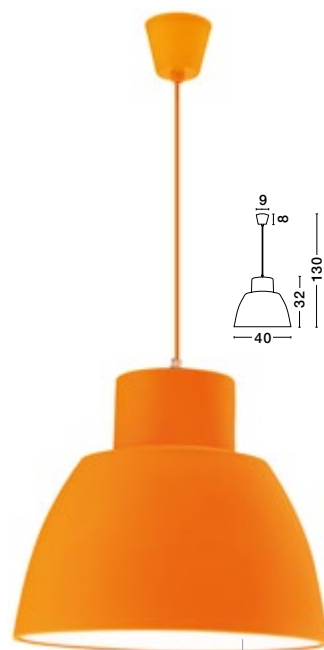

Vince

620542

Orange Silicon
Orange Fabric Wire
E27 1x60 Watt 230 Volt
IP20 Bulb Excluded
D: 40 H1: 32 H2: 130 cm