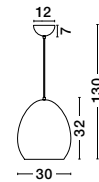

### Fiducia

**544003**

Light Blue Steel Outside  
Matt White Inside  
Black Fabric Wire  
E27 1x60 Watt 230 Volt  
IP20 Bulb Excluded  
D: 42 H1: 29 H2: 120 cm

Statoni

541203

Matt White Steel Outside  
Matt White Steel Inside  
Black Fabric Wire  
E27 1x60 Watt 230 Volt  
IP20 Bulb Excluded  
D: 30 H1: 32 H2: 130 cm