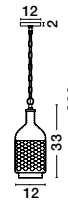

Clear Handmade Glass  
Bronze Metal  
Black Fabric Wire  
E27 1x40 Watt 230 Volt  
IP20 Bulb Excluded  
D: 20 H1: 28 H2: 175 cm

GL 518598701

Chicago

51859870

Brass Metal  
Clear Handmade Glass  
Brass Metal Chain  
E27 1x40 Watt 230 Volt  
IP20 Bulb Excluded  
D: 12 H1: 33 H2: 260 cm