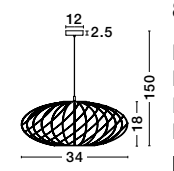

Eriberto

8436420

Rust Cooper Metal
E27 1x60 Watt 230 Volt
IP20 Bulb Excluded
D: 34 H1: 18 H2: 150 cm