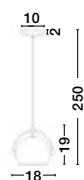

Degli

6990401

Black Metal Outside
Aluminium Inside
Black Fabric Wire
E27 1x40 Watt 230 Volt
IP20 Bulb Excluded
D: 18 H1: 19 H2: 250 cm