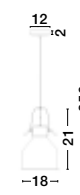

Zona

6987802

Copper Metal Outside  
Matt White Inside  
E27 1x40 Watt 230 Volt  
IP20 Bulb Excluded  
D: 27 H: 20 H2: 256 cm

Zona

6987801

Copper Metal Outside  
Matt White Inside  
E27 1x40 Watt 230 Volt  
IP20 Bulb Excluded  
D: 18 H: 21 H2: 256 cm