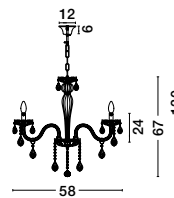

Venezia

536801
Chrome Aluminium
Glass & K9 Crystals
E14 5x40 Watt 230 Volt
IP20 Bulb Excluded
D: 58 H1: 67 H2: 130 cm