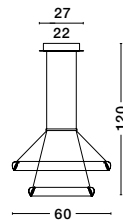

Lumi

17320202

Outside Matt White
Aluminium & Crystal Inside
LED 60 Watt 230 Volt
3600Lm 3000K IP20
D: 60 H: 120 cm