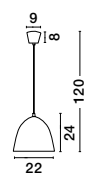

Colori

620521

Fuchsia Silicon
Fuchsia Fabric Wire
E27 1x60 Watt 230 Volt
IP20 Bulb Excluded
D: 22 H1: 24 H2: 120 cm