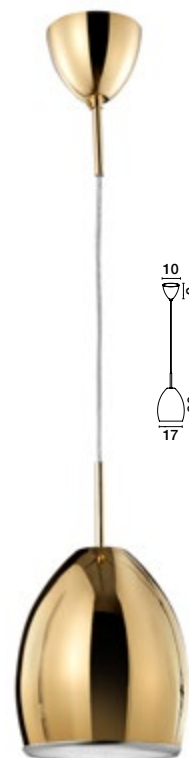

Piccolo

5712603

Metal  
Gold Outside  
Chrome White Inside  
E27 1x40 Watt 230 Volt  
IP20 Bulb Excluded  
D: 17 H1: 20 H2: 120 cm

Piccolo

5712602

Metal  
Chrome Outside  
Chrome White Inside  
E27 1x40 Watt 230 Volt  
IP20 Bulb Excluded  
D: 17 H1: 20 H2: 120 cm