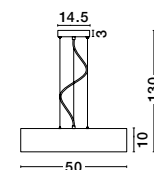

Finezza

550405

Matt White Steel Outside
Matt White Steel Inside
White Fabric Wire
E27 3x40 Watt 230 Volt
IP20 Bulb Excluded
D: 50 H1: 10 H2: 130 cm