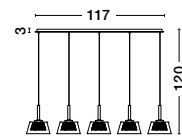

Boccale

1300301306
Chrome Aluminium
Clear Glass
G9 5x33 Watt 230 Volt
IP20 Bulb Included
L: 117 W: 10 H: 120 cm