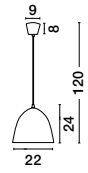

Colori

620525

Yellow Silicon
Yellow Fabric Wire
E27 1x60 Watt 230 Volt
IP20 Bulb Excluded
D: 22 H1: 24 H2: 120 cm