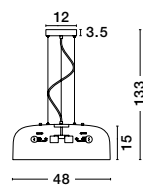

Perleto

526802

Matt White Steel Outside
Matt White Steel Inside
White Fabric Wire
E27 3x60 Watt 230 Volt
IP20 Bulb Excluded
D: 48 H1: 15 H2: 133 cm