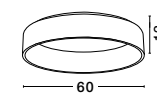

6167207

Matt White Metal & Acrylic
LED 42 Watt 230 Volt
2520Lm 3000K IP20
D: 60 H: 13 cm