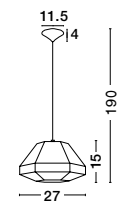

Oro

6427361

Gold Stainless Steel
Black Fabric Wire
G9 1x25 Watt 230 Volt
IP20 Bulb Included
D: 27 H1: 15 H2: 190 cm