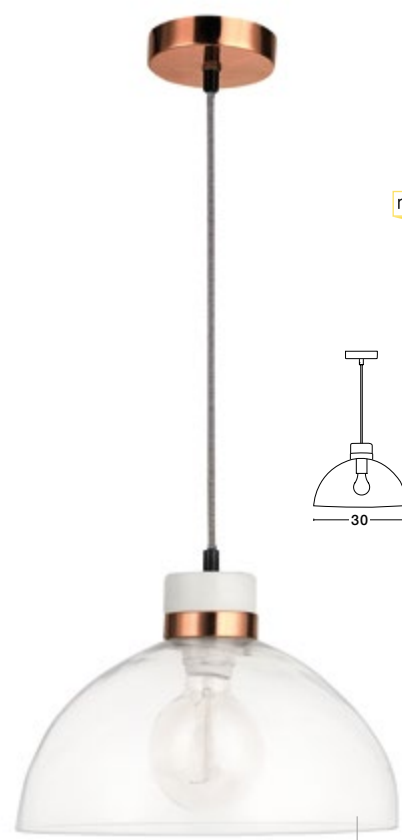

new

Marmol

7605185

Cooper Metal & White Marble
Clear Glass
Black & White Fabric Wire
E27 1x40 Watt 230 Volt
IP20 Bulb Excluded
D: 30 H1: 18.5 H2: 120 cm

GL 76051851