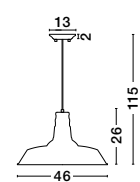

Osteria

420201

Shining Black Steel Outside
Matt White Inside
Black Fabric Wire
E27 1x60 Watt 230 Volt
IP20 Bulb Excluded
D: 46 H1: 26 H2: 115 cm