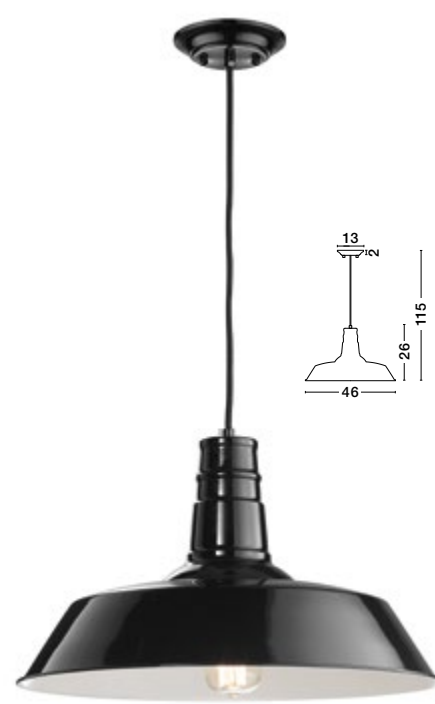

Osteria

420201

Shining Black Steel Outside
Matt White Inside
Black Fabric Wire
E27 1x60 Watt 230 Volt
IP20 Bulb Excluded
D: 46 H1: 26 H2: 115 cm