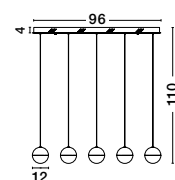

Magione

1400305706
Chrome Aluminium
Clear Acrylic & Crystal Sand
LED 25 Watt 230 Volt
1650Lm 3000K IP20
L: 96 W : 8.5 H: 110 cm

ET 14003057071

Magione

1400305701
Chrome Aluminium
Clear Acrylic & Crystal Sand
LED 5 Watt 230 Volt
330Lm 3000K IP20
D: 12 H: 122 cm

ET 14003057071

These luminaires come with high quality acrylic crystals.

Magione

1400305707
Chrome Aluminium
Clear Acrylic & Crystal Sand
LED 35 Watt 230 Volt
2310Lm 3000K IP20
D: 33 H: 130 cm

ET 14003057061