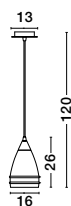

Roma

7205101

Clear Glass
Bronze Metal
E27 1x60 Watt 230 Volt
IP20 Bulb Excluded
D: 16 H: 26 Hz: 120 cm

GL 72051011