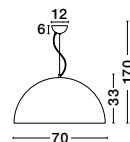

### Copertina

546201

Shiny Black Steel Outside  
Matt White Steel Inside  
E27 1x60 Watt 230 Volt  
IP20 Bulb Excluded  
D: 70 H1: 33 H2: 170 cm