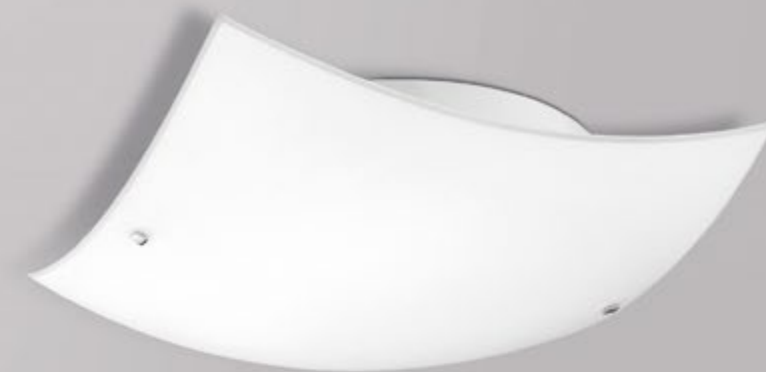

Quale

600302

White Satinated Glass
Chrome Metal
E27 2x60 Watt 230 Volt
IP20 Bulb Excluded
L: 40 W: 40 H: 10 cm

Quale

600303

White Satinated Glass
Chrome Metal
E27 3x60 Watt 230 Volt
IP20 Bulb Excluded
L: 50 W: 50 H: 12 cm

Quale

600404

White Satinated Glass
Chrome Metal
E27 1x60 Watt 230 Volt
IP20 Bulb Excluded
Packing 5 pcs
L: 26 W: 26 H: 7 cm

Quale

600301

White Satinated Glass
Chrome Metal
E27 1x60 Watt 230 Volt
IP20 Bulb Excluded
L: 30 W: 30 H: 8 cm