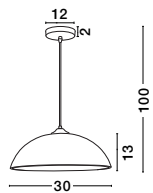

Prego

600821

Chrome Metal
White Wipe Technique Glass
E27 1x60 Watt 230 Volt
IP20 Bulb Excluded
D: 30 H1: 13 H2: 100 cm