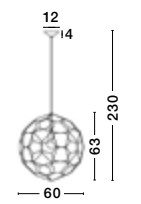

Sedile
44230402
Stainless Steel Silver Color
Black Fabric Wire
E27 1x60 Watt 230 Volt
IP20 Bulb Included
D: 60 H1: 63 H2: 230 cm