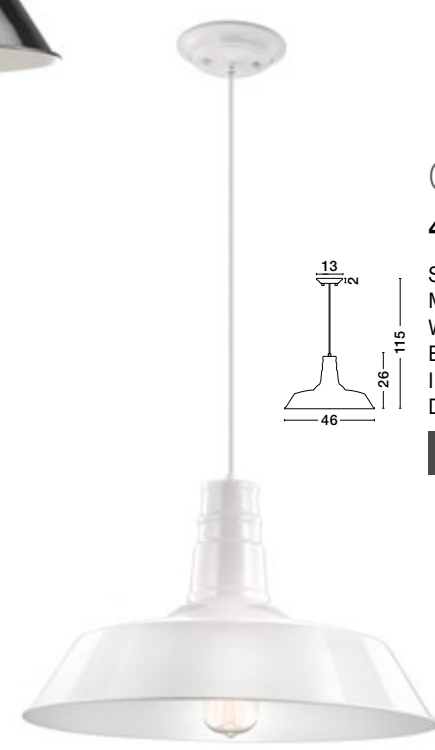

Osteria

420202

Shining White Steel Outside
Matt White Inside
White Fabric Wire
E27 1x60 Watt 230 Volt
IP20 Bulb Excluded
D: 46 H1: 26 H2: 115 cm