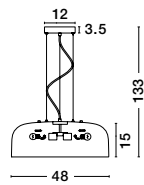

Perleto

526801

Matt Gray Steel Outside
Matt White Steel Inside
Black Fabric Wire
E27 3x60 Watt 230 Volt
IP20 Bulb Excluded
D: 48 H1: 15 H2: 133 cm