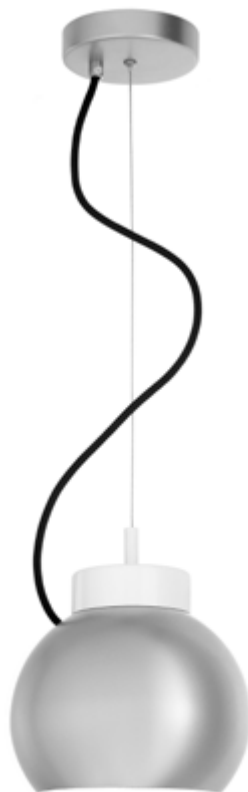

Degli

550001

Rose Gold Steel Outside
Matt White Inside
Black Fabric Wire
E14 1x40 Watt 230 Volt
IP20 Bulb Excluded
D: 20 H1: 18 H2: 125 cm

Degli

550002

Silver Steel Outside
Matt White Inside
Black Fabric Wire
E14 1x40 Watt 230 Volt
IP20 Bulb Excluded
D: 20 H1: 18 H2: 125 cm