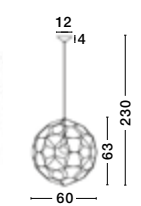

Sedile
44230402
Stainless Steel Silver Color
Black Fabric Wire
E27 1x60 Watt 230 Volt
IP20 Bulb Included
D: 60 H1: 63 H2: 230 cm