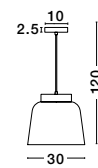

Statoni

541201

Rose Gold Steel Outside  
Matt White Steel Inside  
Black Fabric Wire  
E27 1x60 Watt 230 Volt  
IP20 Bulb Excluded  
D: 30 H1: 32 H2: 130 cm

Statoni

550201

Matt Black Steel Outside  
Matt White Steel Inside  
Rose Gold Top  
Black Fabric Wire  
E27 1x60 Watt 230 Volt  
IP20 Bulb Excluded  
D: 30 H: 120 cm