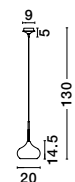

Cioto

5704803

Metal
Matt Black Outside
White Chrome Inside
E14 1x40 Watt 230 Volt
IP20 Bulb Excluded
D: 20 H1: 14.5 H2: 130 cm