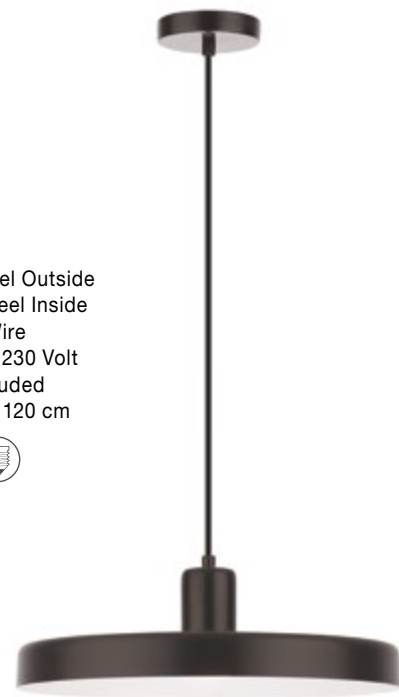

Chioto

540602

Matt Black Steel Outside
Shiny White Steel Inside
Black Fabric Wire
E27 1x60 Watt 230 Volt
IP20 Bulb Excluded
D: 36 H1: 4 H2: 120 cm