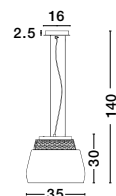

Regalo

52134002

Aluminium & Glass
Black Aluminium Outside
Chrome Aluminium Inside
E27 1x40 Watt 230 Volt
IP20 Bulb Excluded
D: 35 H1: 30 H2: 140 cm