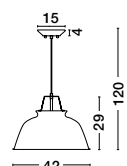

Fiducia

544002

Shiny White Steel Outside
Matt White Inside
Black Fabric Wire
E27 1x60 Watt 230 Volt
IP20 Bulb Excluded
D: 42 H1: 29 H2: 120 cm