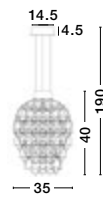

Salice

6428041

Gold Metal
E27 1x75 Watt 230 Volt
IP20 Bulb Included
Oshram Halogen lamp
D: 35 H1: 40 H2: 190 cm