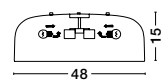

Perleto

526805

Steel & Acrylic
Matt White Steel Outside
Matt White Inside
E27 3x60 Watt 230 Volt
IP20 Bulb Excluded
D: 48 H: 15 cm