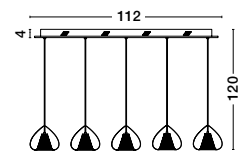

Flam

1600200506

Chrome Aluminium
Clear Glass & Rose Gold Frame
G9 5x33 Watt 230 Volt
IP20 Bulb Included
L: 112 H: 120 cm