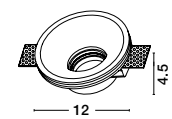

Cosimo

51826202

White Gypsum
GU10 1x35 Watt 230 Volt
IP20 Bulb Excluded
D: 13 H: 4.5 cm
Cut Out: 13.5 cm