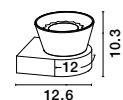

Boccale

1300301302

Chrome Aluminium
Clear Glass
G9 1x33 Watt 230 Volt
IP20 Bulb Included
D: 12 W: 12.6 H: 10.3 cm