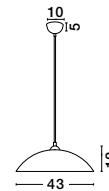

Semplise

62508

Silver Foil Glass
Silver Metal
E27 1x60 Watt 230 Volt
IP20 Bulb Excluded
D: 43 H1: 12 H2: 200 cm