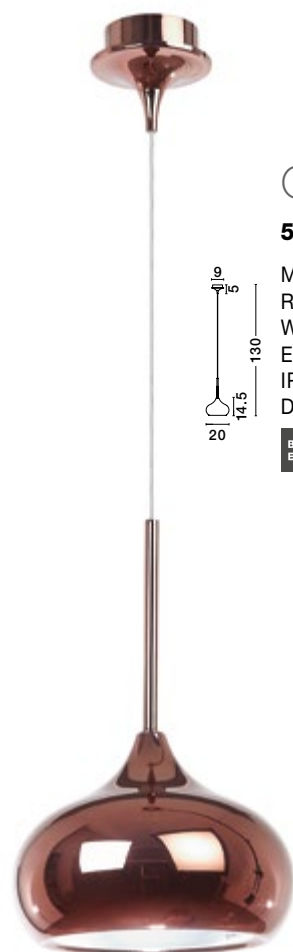

Cioto

5704802

Metal
Rose Gold Outside
White Chrome Inside
E14 1x40 Watt 230 Volt
IP20 Bulb Excluded
D: 20 H1: 14.5 H2: 130 cm