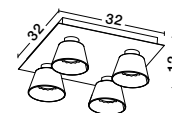

GL 13003013012
GL 13003013011

Boccale

1300301304

Chrome Aluminium
Clear Glass
G9 4x33 Watt 230 Volt
IP20 Bulb Included
L: 32 W: 32 H: 12cm