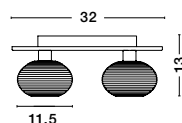

Ovale

1300301604

Clear Glass
Chrome Aluminium
G9 4x33 Watt 230 Volt
IP20 Bulb Included
L: 32 W: 32 H: 13 cm