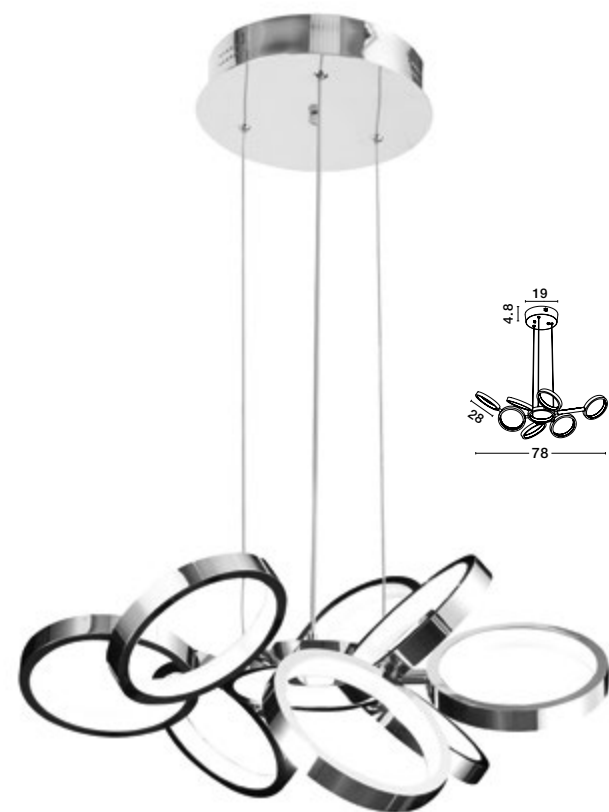

*also  
you  
can  
do*

**new**  
**Aria**  
**17222003**  
 Chrome Aluminium & Acrylic  
 Adjustable  
 LED 75 Watt 230 Volt  
 4500Lm 3000K IP20  
 D: 60 H: 120 cm

*also  
you  
can  
do*

also  
you  
can  
do

### Hoop

**6265001**

Chrome Aluminium & Acrylic  
Adjustable  
LED 111 Watt 230 Volt  
5500Lm 3000K IP20  
D: 80 H: 140 cm

also  
you  
can  
do

### Hoop

**6265002**

Chrome Aluminium & Acrylic  
Adjustable  
LED 90 Watt 230 Volt  
4500Lm 3000K IP20  
D: 80 H: 140 cm

also  
you  
can  
do

### Della

**6265201**

Chrome Aluminium & Acrylic  
Adjustable  
LED 80 Watt 230 Volt  
2800Lm 3000K IP20  
D: 72 H: 150 cm