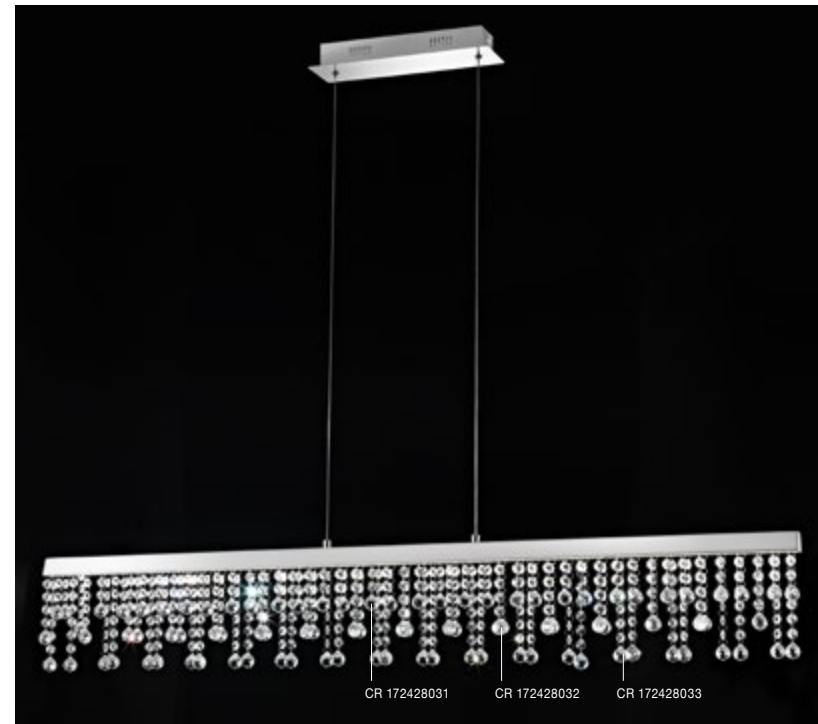

Albio

5250409

Matt White Aluminium Outside  
Matt White Inside  
LED 42 Watt 230 Volt  
2520Lm 3000K IP20  
D: 104 H: 150 cm

LED CRYSTAL PENDANT LUMINAIRES

CR 173216011

CR 173216012

CR 173216013

new

### Adelio

**17321601**

Chrome Aluminium & K9 Crystal  
LED 108 Watt 230 Volt  
6480Lm 3000K IP20  
L: 80 H1: 33 H2: 135 cm

CR 172428031

CR 172428032

CR 172428033

new

### Adelio

**17242803**

Chrome Aluminium & K9 Crystal  
LED 29 Watt 230 Volt  
1728Lm 3000K IP20  
L: 122 H1: 18 H2: 130 cm

These luminaires come with high quality K9 glass crystals.

new