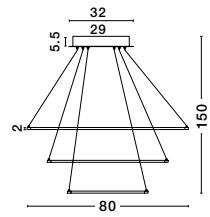

Ferrol

6265004

Coffee Brown Aluminium
& Acrylic Adjustable
LED 111 Watt 230 Volt
5500Lm 3000K IP20
D: 80 H: 150 cm