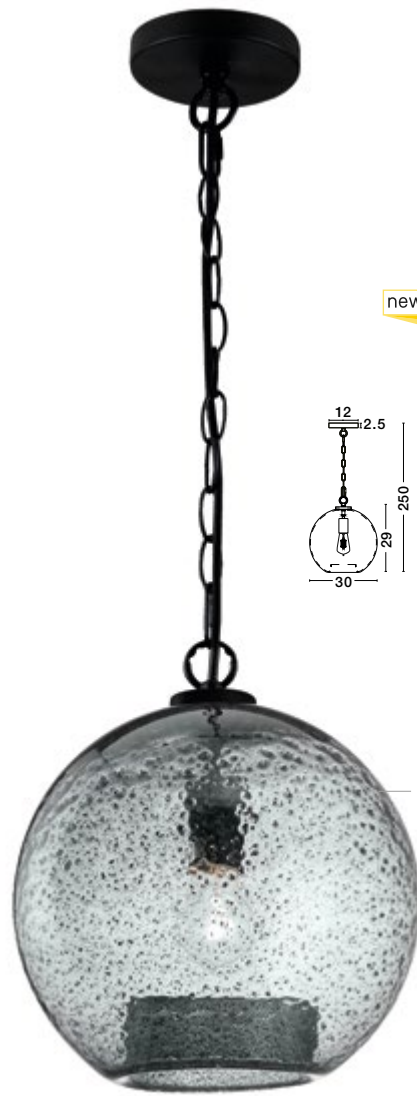

handmade
glasses

new

Ancona

79105602

Gray-Petrol Handmade Glass
Black Metal Chain
E27 1x40 Watt 230 Volt
IP20 Bulb Excluded
D: 30 H1: 29 H2: 250 cm

GL 791056021