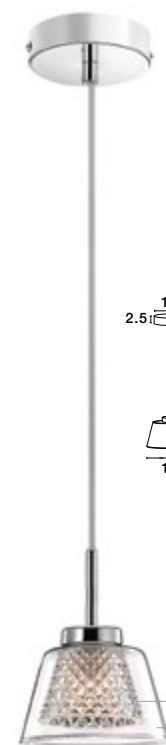

Boccale

1300301301

Chrome Aluminium
Clear Glass
G9 1x33 Watt 230 Volt
IP20 Bulb Included
D: 12 H: 120 cm

GL 13003013012
GL 13003013011