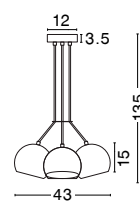

Fiorito
424601
Steel
Shining White Outside
Matt White Inside
Gray Fabric Wire
E14 7x40 Watt 230 Volt
IP20 Bulb Excluded
D: 43 H1: 15 H2: 135 cm

BULB EXCL. **A++-E**