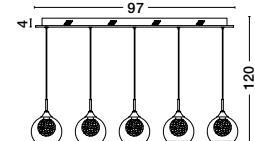

Cylinder

1600306406

Chrome Aluminium
Clear & Opal Glass
G9 5x33 Watt 230 Volt
IP20 Bulb Included
L: 97 W: 10 H: 120 cm