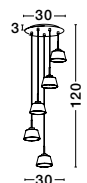

Boccale

1300301305
Chrome Aluminium
Clear Glass
G9 5x33 Watt 230 Volt
IP20 Bulb Included
D: 30 H: 120 cm