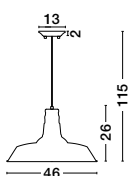

Osteria

420204

Shining Green Steel Outside
Matt Green Inside
Black Fabric Wire
E27 1x60 Watt 230 Volt
IP20 Bulb Excluded
D: 46 H1: 26 H2: 115 cm