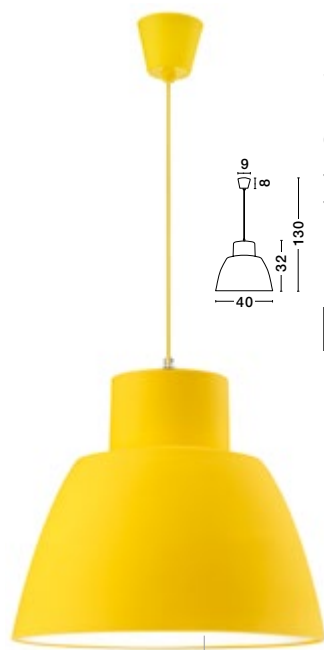

Vince

620546

Yellow Silicon
Yellow Fabric Wire
E27 1x60 Watt 230 Volt
IP20 Bulb Excluded
D: 40 H1: 32 H2: 130 cm