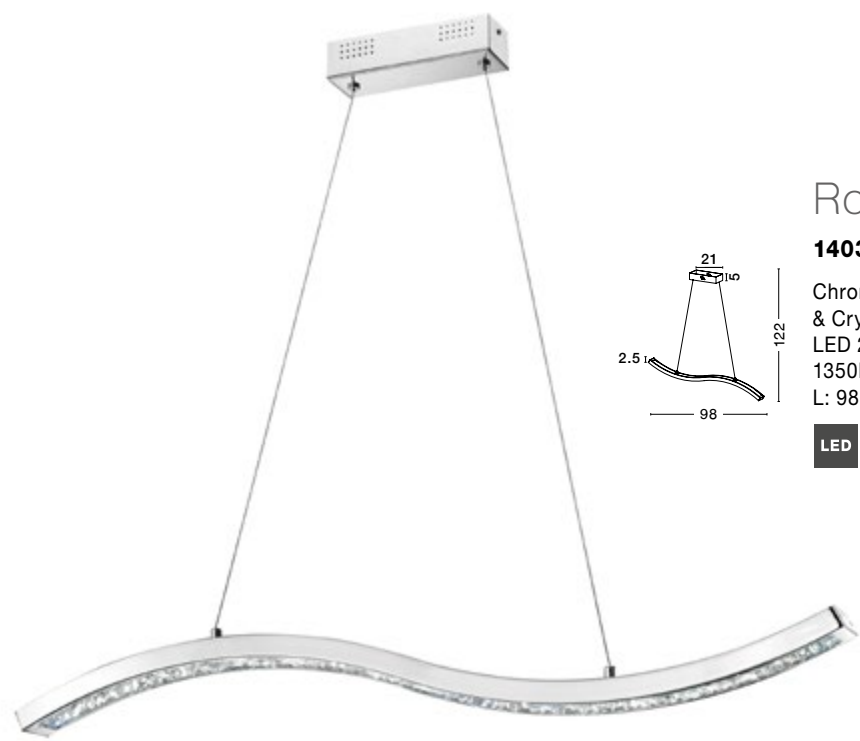

### Celine

7403002

Chrome Aluminium & Crystal Adjustable  
LED 52 Watt 230 Volt  
3120Lm 3000K IP20  
L:85 W:42 H: 120 cm

also  
you  
can  
do

These luminaires come with high quality K9 glass crystals.

Rocia

**1403002202**

Chrome Aluminium & Crystal Adjustable  
LED 58 Watt 230 Volt  
2700Lm 3000K IP20  
L: 98 H: 120 cm

Rocia

**1500605401**

Chrome Aluminium & Crystal  
LED 48 Watt 230 Volt  
2400Lm 3000K IP20  
D: 50 H: 12 H<sub>z</sub>: 151 cm

Rocia

**1403002201**

Chrome Aluminium & Crystal  
LED 29 Watt 230 Volt  
1350Lm 3000K IP20  
L: 98 H: 122 cm

These luminaires come with high quality glass crystals.

# Regina

**661721**

Chrome Aluminium  
& Crystal  
Adjustable  
LED 36 Watt 230 Volt  
2160Lm 3000K IP20  
D: 70 H: 180 cm

*also  
you  
can  
do*