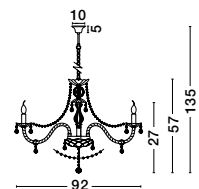

Vincanto

6202404

Chrome Aluminium
Glass & K9 Crystals
E14 12x40 Watt 230 Volt
IP20 Bulb Excluded
D: 92 H1: 57 H2: 135 cm

These luminaires come with high quality glass K9 crystals.

Vincanto

6202403

Chrome Aluminium
Glass & K9 Crystals
E14 8x40 Watt 230 Volt
IP20 Bulb Excluded
D: 65 H1: 57 H2: 135 cm

Vincanto

6202402

Chrome Aluminium
Glass & K9 Crystals
E14 6x40 Watt 230 Volt
IP20 Bulb Excluded
D: 52 H1: 57 H2: 135 cm

Vincanto

6202401

Chrome Aluminium
Glass & K9 Crystals
Adjustable
E14 2x40 Watt 230 Volt
IP20 Bulb Excluded
L: 48 W: 20 H: 32 cm