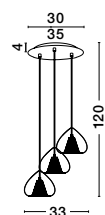

Flam

1600200504

Chrome Aluminium
Clear Glass & Rose Gold Frame
G9 3x33 Watt 230 Volt
IP20 Bulb Included
D: 33 H: 120 cm