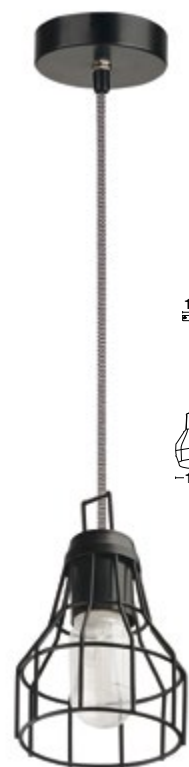

Baro

7605162
Matt Black Metal
Black & White Fabric Wire
E27 1x40 Watt 230 Volt
IP20 Bulb Excluded
D: 12 H: 16 H2: 120 cm

see
also
7605161
on page: 406