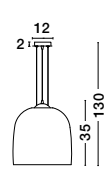

Bellini 4587203

Chrome Aluminium &
Matt White Glass
& White Lines
E27 1x100 Watt 230 Volt
IP20 Bulb Excluded
D: 35 H1: 35 H2: 130 cm