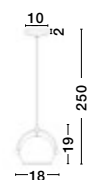

Degli

6990402

Rust Metal Outside
Aluminium Inside
Black Fabric Wire
E27 1x40 Watt 230 Volt
IP20 Bulb Excluded
D: 18 H1: 19 H2: 250 cm