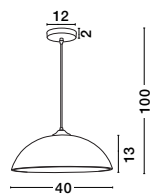

Prego

600822

Chrome Metal
White Wipe Technique Glass
E27 1x60 Watt 230 Volt
IP20 Bulb Excluded
D: 40 H1: 13 H2: 100 cm