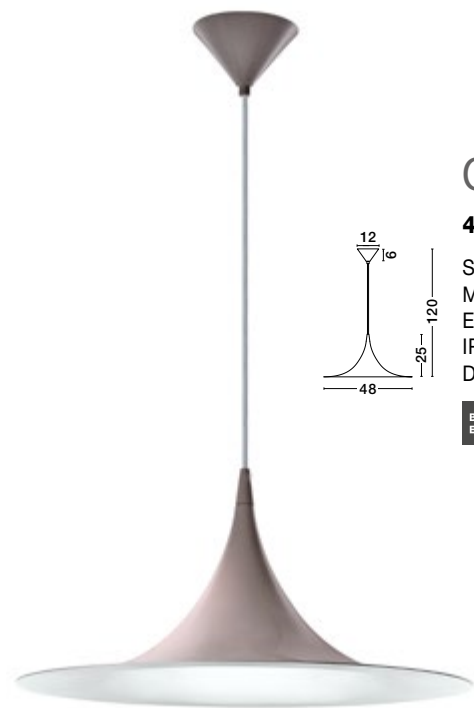

Chioto

421402

Shining Gray Steel Outside
Matt White Inside
E27 1x60 Watt 230 Volt
IP20 Bulb Excluded
D: 48 H1: 25 H2: 120 cm