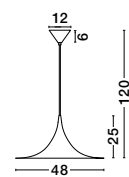

Chioto

421401

Shining White Steel Outside
Matt White Inside
E27 1x60 Watt 230 Volt
IP20 Bulb Excluded
D: 48 H1: 25 H2: 120 cm