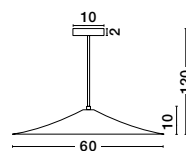

Turin

7812201

Black Aluminium Outside
Gold Aluminium Inside
Black Fabric Wire
E27 1x40 Watt 230 Volt
IP20 Bulb Excluded
D: 60 H1: 10 H2: 120 cm