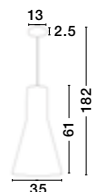

Plade

69003

Natural Wood
Black Fabric Wire
E27 1x60 Watt 230 Volt
IP20 Bulb Excluded
D: 35 H1: 61 H2: 182 cm