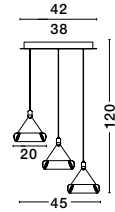

new

Lumi

17320201

Outside Matt White
Aluminium & Crystal Inside
LED 36 Watt 230 Volt
2160Lm 3000K IP20
D: 45 H: 120 cm