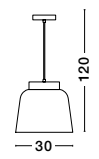

Statoni

550203

Elephant Gray Steel Outside
Matt White Steel Inside
Top Matt White
Black Fabric Wire
E27 1x60 Watt 230 Volt
IP20 Bulb Excluded
D: 30 H: 120 cm