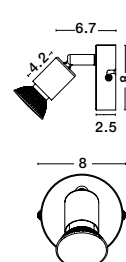

Base

662001

Rust Metal
GU10 1x50 Watt 230 Volt
IP20 Bulb Excluded
D: 8 W: 6.7 H: 10.9 cm