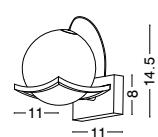

Dritto

1202101601
Opal Glass
Chrome Aluminium
G9 28 Watt 230 Volt
IP44 Bulb Included
L: 11 W: 11 H: 8 H2: 14.5 cm

GL 72304011