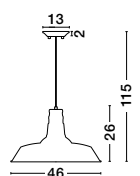

Osteria

620201

Rust Steel Outside
Rust Inside
Black Fabric Wire
E27 1x60 Watt 230 Volt
IP20 Bulb Excluded
D: 46 H1: 26 H2: 115 cm