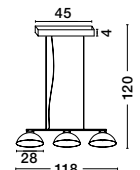

Albio

5250407

Outside Matt White Aluminium
Inside Matt White
LED 21 Watt 230 Volt
1260Lm 3000K IP20
L: 118 W: 28 H: 120 cm