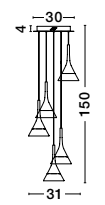

Costoco

1500311905
Chrome Aluminium
Clear Glass & Silver Sand
LED 24 Watt 230 Volt
1800Lm 3000K IP20
D: 31 H: 150 cm

LED WARM WHITE A+++ DRIVER INCL.