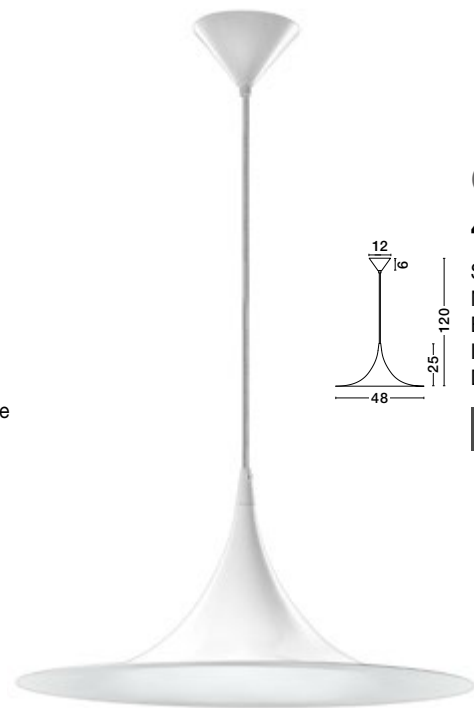

Chioto

421401

Shining White Steel Outside
Matt White Inside
E27 1x60 Watt 230 Volt
IP20 Bulb Excluded
D: 48 H1: 25 H2: 120 cm