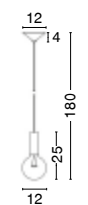

Fiorito
42124002
Gold Aluminium
Black Fabric Wire
E27 1x60 Watt 230 Volt
IP20 Bulb Included
D: 12 H1: 25 H2: 180 cm

BULB INCL. **D**