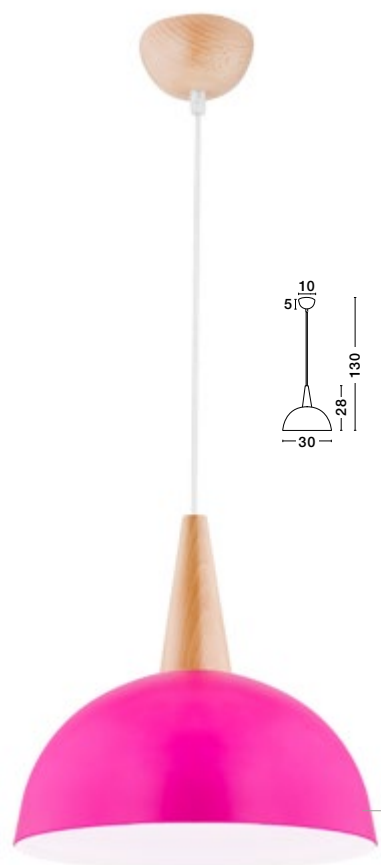

Carino

62519

Fuchsia Glass
Natural Wood
E27 1x60 Watt 230 Volt
IP20 Bulb Excluded
D: 30 H1: 28 H2: 130 cm