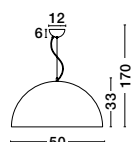

Copertina

546203

Shiny Black Steel Outside
Matt White Steel Inside
E27 1x60 Watt 230 Volt
IP20 Bulb Excluded
D: 50 H1: 33 H2: 170 cm