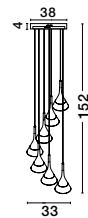

Costoco

1500311907

Chrome Aluminium
Clear Glass & Silver Sand
LED 33.6 Watt 230 Volt
2880Lm 3000K IP20
D: 38 H: 152 cm