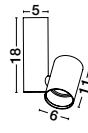

Bernardo

7409002

White Aluminium
GU10 1x35 Watt 230 Volt
IP20 Bulb Excluded
Adjustable
D: 6 H1: 11 H2: 29 cm

adjustable