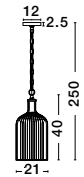

Nevada

51859885

Smoke Handmade Glass
Black Metal Chain
E27 1x40 Watt 230 Volt
IP20 Bulb Excluded
D: 21 H1: 40 H2: 250 cm