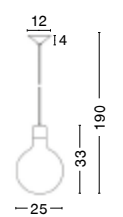

Fiorito
42114801
White Glass
Black Fabric Wire
E27 1x40 Watt 230 Volt
IP20 Bulb Excluded
D: 25 H1: 33 H2: 190 cm

BULB INCL. **A++-E**

GL 421148011