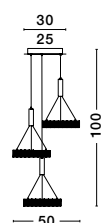

new

Corona

7402402

Chrome Aluminium
Acrylic & Crystal
LED 12 Watt 230 Volt
720Lm 3000K IP20
D: 27 H: 100 cm

new

Corona

7402401

Chrome Aluminium
Acrylic & Crystal
LED 36 Watt 230 Volt
2160Lm 3000K IP20
D: 50 H: 100 cm

These luminaires come with high quality K9 glass crystals.