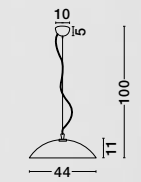

Teglia

62537
Red Glass Outside
White Inside & Chrome Metal
E27 1x60 Watt 230 Volt
IP20 Bulb Excluded
D: 44 H1: 11 H2: 100 cm