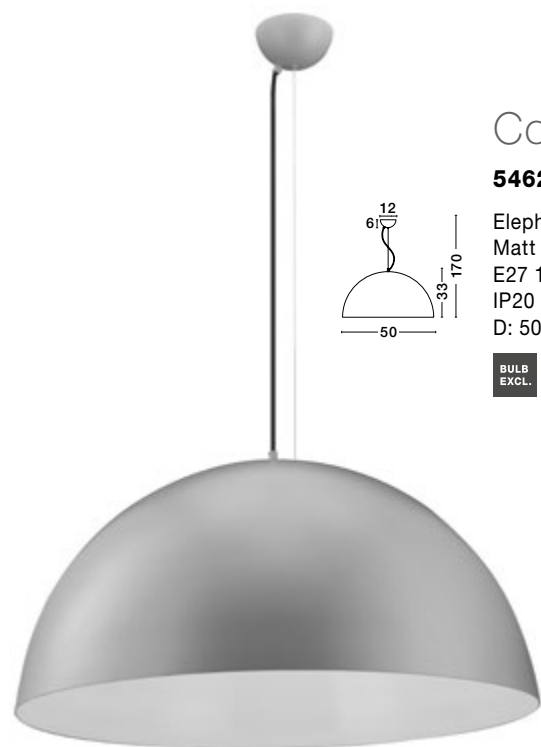

Copertina

546204

Elephant Gray Steel Outside
Matt White Steel Inside
E27 1x60 Watt 230 Volt
IP20 Bulb Excluded
D: 50 H1: 33 H2: 170 cm