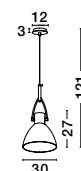

Zona

41460003

Black Metal
E27 1x40 Watt 230 Volt
IP20 Bulb Excluded
D: 30 H: 27 H2: 121 cm