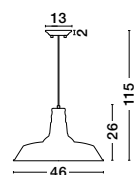

Osteria

420202

Shining White Steel Outside
Matt White Inside
White Fabric Wire
E27 1x60 Watt 230 Volt
IP20 Bulb Excluded
D: 46 H1: 26 H2: 115 cm