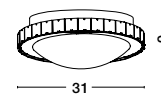

Palermo

7311401

Chrome Metal
White Glass & K9 Crystal
E27 2x40 Watt 230 Volt
IP20 Bulb Excluded
D: 31 H: 9 cm

These luminaires come with high quality K9 glass crystals.