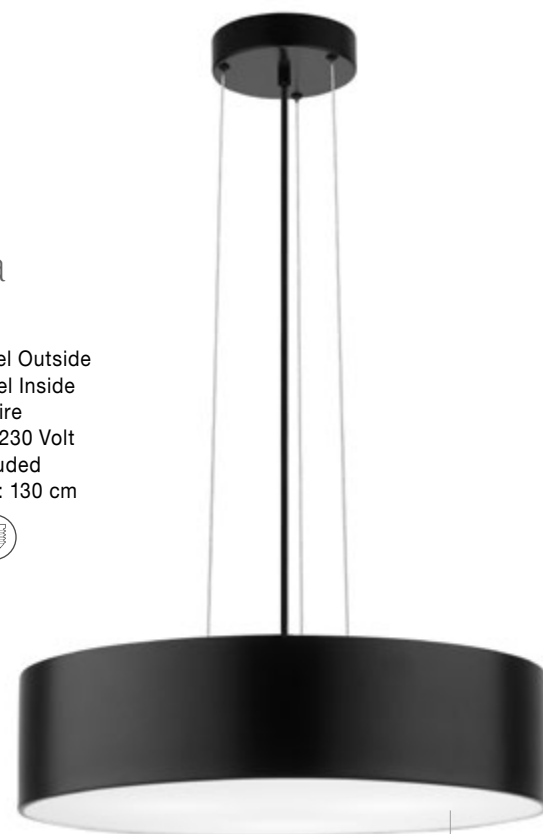

Finezza

550401

Matt Black Steel Outside
Matt White Steel Inside
Black Fabric Wire
E27 3x40 Watt 230 Volt
IP20 Bulb Excluded
D: 50 H1: 10 H2: 130 cm

ET 5504051

550404

on page: 364