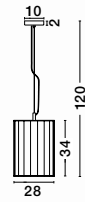

new

Celso

7252601

Antique Metal Brass
Clear Glass
E27 1x60 Watt 230 Volt
IP20 Bulb Excluded
D: 28 H1: 34 H2: 120 cm

GL 72526011