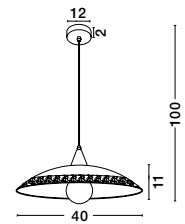

new

Andria

7326324
Chrome Metal
White Glass & Silver Iridescent
E27 1x60 Watt 230 Volt
IP20 Bulb Excluded
D: 40 H1: 11 H2: 100 cm

GL 73263241