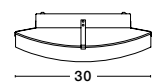

Quale

600301

White Satinated Glass
Chrome Metal
E27 1x60 Watt 230 Volt
IP20 Bulb Excluded
L: 30 W: 30 H: 8 cm