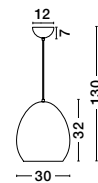

Statoni

541201

Rose Gold Steel Outside
Matt White Steel Inside
Black Fabric Wire
E27 1x60 Watt 230 Volt
IP20 Bulb Excluded
D: 30 H1: 32 H2: 130 cm