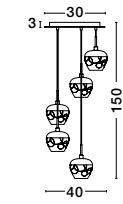

Dare

1500307305

Chrome Aluminium
Clear Glass
G9 5x33 Watt 230 Volt
IP20 Bulb Included
D: 40 H: 150 cm