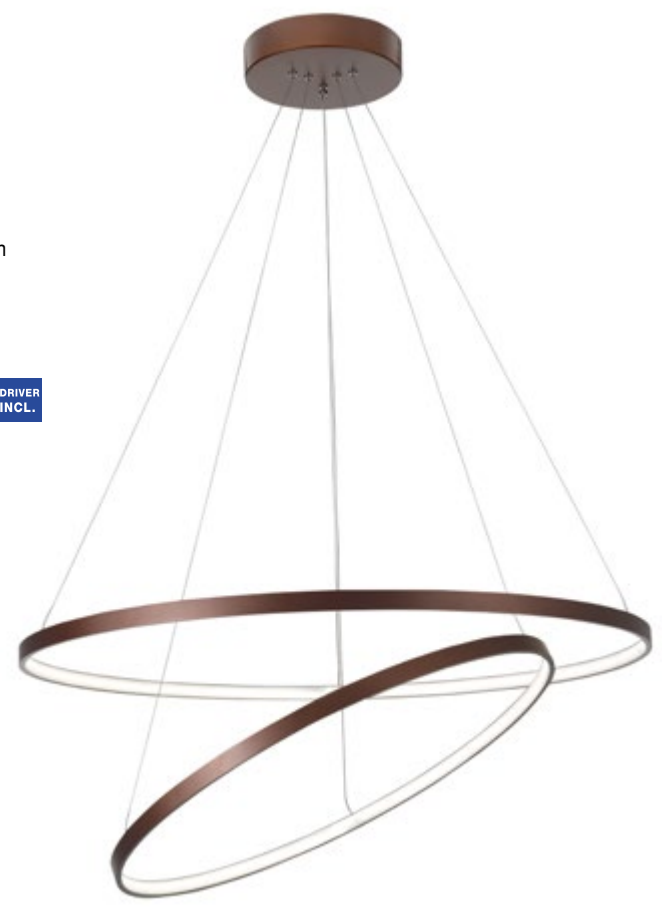

### Rando

**6167209**  
Coffee Brown Metal & Acrylic  
LED 42 Watt 230 Volt  
2520Lm 3000K IP20  
D: 60 H: 120 cm

new

### Ferrol

**6265004**

Coffee Brown Aluminium  
& Acrylic Adjustable  
LED 111 Watt 230 Volt  
5500Lm 3000K IP20  
D: 80 H: 150 cm

also  
you  
can  
do

new

### Ferrol

**6265003**

Coffee Brown Aluminium  
& Acrylic Adjustable  
LED 85 Watt 230 Volt  
4500Lm 3000K IP20  
D: 60 H: 130 cm

also  
you  
can  
do

new