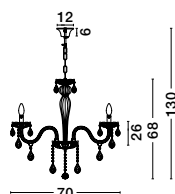

### Venezia

**536802**  
 Chrome Aluminium  
 Glass & K9 Crystals  
 E14 8x40 Watt 230 Volt  
 IP20 Bulb Excluded  
 D: 70 H1: 68 H2: 130 cm

These luminaires come with high quality glass K9 crystals.

GL 5368018  
 GL 5368012  
 GL 5368013  
 GL 5368017  
 GL 5368011  
 GL 5368014  
 GL 5368015  
 GL 5368016