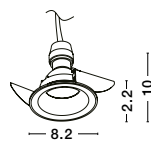

Zelmira

62202

White Aluminium
GU10 1x50 Watt
Bulb Excluded
D: 8.2 H: 2.2 cm
Cut Out: 7.5 cm