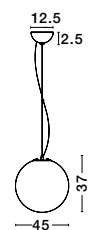

Amie

41367601

Opal White Glass
Chrome Aluminium
E27 1x100 Watt 230 Volt
IP20 Bulb Excluded
D: 45 H1: 37 H2: 132 cm