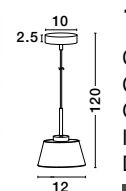

Boccale

1300301301

Chrome Aluminium
Clear Glass
G9 1x33 Watt 230 Volt
IP20 Bulb Included
D: 12 H: 120 cm

GL 13003013012
GL 13003013011