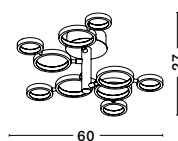

Foligno

7271003

Chrome Aluminium & Acrylic
Adjustable 10 Rings
LED 42 Watt 230 Volt
2500Lm 3000K IP20
D: 60 H: 27 cm

also
you
can
do

new

Foligno

7271002

Chrome Aluminium & Acrylic
Adjustable 9 Rings
LED 43 Watt 230 Volt
2500Lm 3000K IP20
L: 80 H: 150 cm