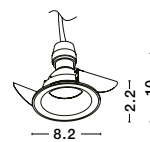

Ottavia

**62018**

White Aluminium  
GU10 1x50 Watt  
Bulb Excluded  
D: 8.2 H: 2.2 cm  
Cut Out: 7.5 cm

Ottavia

**62019**

Black Aluminium  
GU10 1x50 Watt  
Bulb Excluded  
D: 8.2 H: 2.2 cm  
Cut Out: 7.5 cm