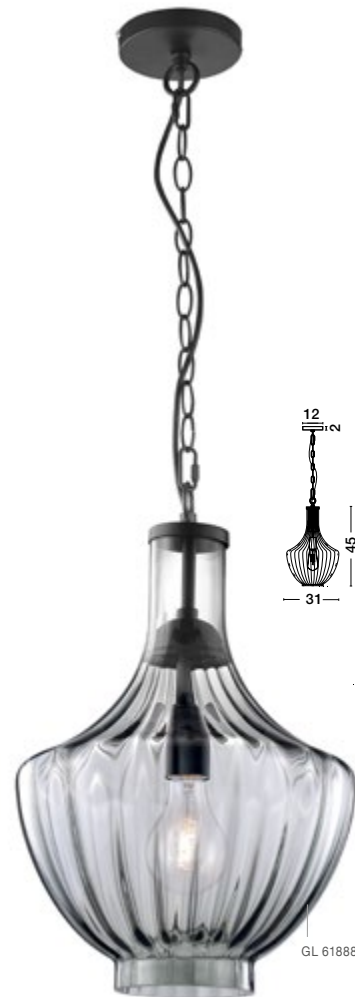

Zucca

618884

Blue-Gray Handmade Glass
Black Metal Chain
E27 1x60 Watt 230 Volt
IP20 Bulb Excluded
D: 31 H1: 45 H2: 260 cm

GL 618884