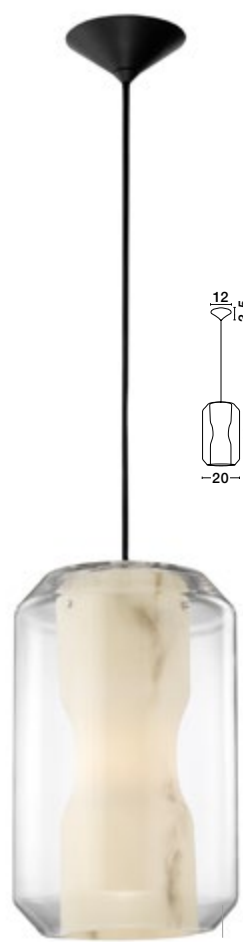

Marmi

6426221

Scagliola Glass & Marble
Black Fabric Wire
E27 1x40 Watt 230 Volt
IP20 Bulb Excluded
D: 20 H1: 32 H2: 180 cm

GL 64262211