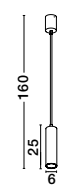

Concetta

74014602
White Aluminium
GU10 1x35 Watt 230 Volt
IP20 Bulb Excluded
D: 6 H1: 25 H2: 160 cm