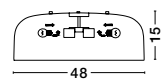

Perleto

526806

Steel & Acrylic
Matt Black Steel Outside
Matt White Inside
E27 3x60 Watt 230 Volt
IP20 Bulb Excluded
D: 48 H: 15 cm

526802

on page: 218