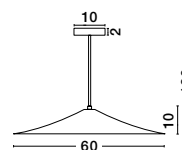

Turin

7812202

White Aluminium Outside
Gray Aluminium Inside
White Fabric Wire
E27 1x40 Watt 230 Volt
IP20 Bulb Excluded
D: 60 H1: 10 H2: 120 cm