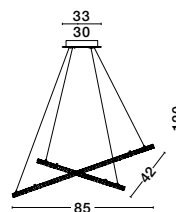

Celine

7403002

Chrome Aluminium & Crystal Adjustable
LED 52 Watt 230 Volt
3120Lm 3000K IP20
L:85 W:42 H: 120 cm