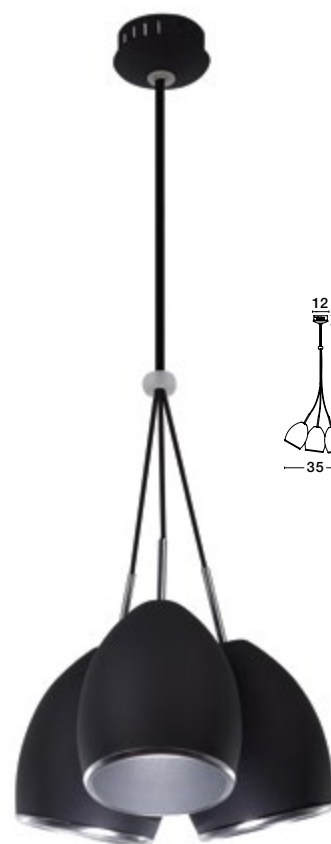

Piccolo

5712605

Metal
Matt Black Outside
White Chrome Inside
E27 3x40 Watt 230 Volt
IP20 Bulb Excluded
D: 35 H: 160 cm