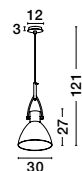

Zona

41460004

Chrome Metal
E27 1x40 Watt 230 Volt
IP20 Bulb Excluded
D: 30 H: 27 H2: 121 cm