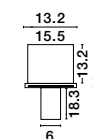

Giacomo

51855402

Gypsum & Black Metal
Downlight Adjustable
GU10 1x35 Watt 230 Volt
IP 20 Bulb Excluded
D: 6 L: 15.5 H: 23 cm
Cut Out: 15.8 x 15.8 cm