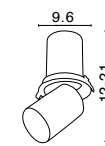

Track

7770442

White Aluminium
LED Luminus 15 Watt
Included Driver Philips 15 Watt
1275Lm 3000K
Beam 24° or 36° or 60° PF: 0.9
IP20 CRI>90
D: 9.6 H: 12-21 cm
Cut Out: 8.5 cm