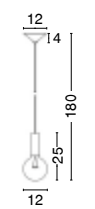

Fiorito
42124001
Black Aluminium
Black Fabric Wire
E27 1x60 Watt 230 Volt
IP20 Bulb Included
D: 12 H1: 25 H2: 180 cm

BULB INCL. **D**