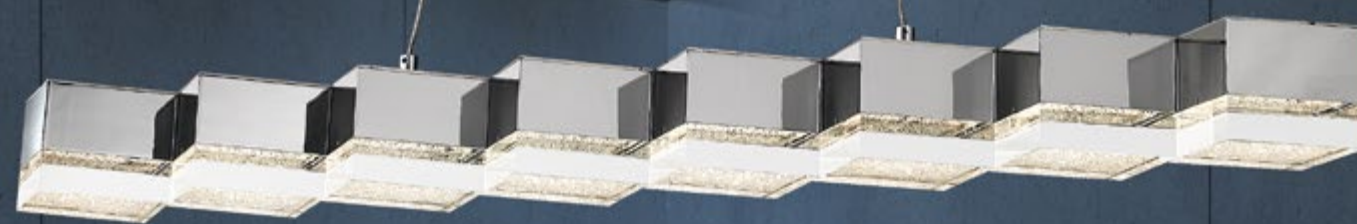

Diamond

1400901602

Chrome Aluminium
Clear Acrylic & Crystal Sand
LED 4.2 Watt 230 Volt
336Lm 3000K IP20
L: 8.8 W: 8.8 H: 13.8 cm