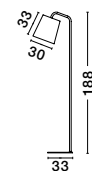

Stabile

549601

Matt Yellow Metal Outside
Matt White Inside
Black Fabric Wire
E27 1x60 Watt 230 Volt
IP20 Bulb Excluded
D: 30 H: 188 cm