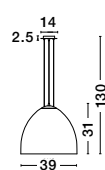

Sechio 45635207

Chrome Aluminium
Bronze Color Glass
E27 1x100 Watt 230 Volt
IP20 Bulb Excluded
D: 39 H1: 31 H2: 130 cm