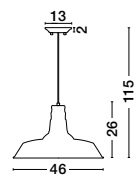

Osteria

420203

Shining Orange Steel Outside
Matt White Inside
White Fabric Wire
E27 1x60 Watt 230 Volt
IP20 Bulb Excluded
D: 46 H1: 26 H2: 115 cm