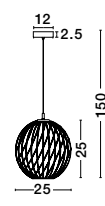

Eriberto

8436421

Rust Cooper Metal
E27 1x60 Watt 230 Volt
IP20 Bulb Excluded
D: 25 H1: 25 H2: 150 cm