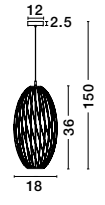

Eriberto

8436419

Rust Cooper Metal
E27 1x60 Watt 230 Volt
IP20 Bulb Excluded
D: 18 H1: 36 H2: 150 cm