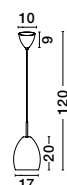

Piccolo

5712603

Metal  
Gold Outside  
Chrome White Inside  
E27 1x40 Watt 230 Volt  
IP20 Bulb Excluded  
D: 17 H1: 20 H2: 120 cm

Piccolo

5712602

Metal  
Chrome Outside  
Chrome White Inside  
E27 1x40 Watt 230 Volt  
IP20 Bulb Excluded  
D: 17 H1: 20 H2: 120 cm