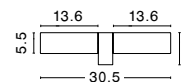

Polo

6204481

Frosted Glass
Chrome Aluminium
G9 2x40 Watt 230 Volt
Bulb Included IP44
L: 30.5 W: 5.5 H: 5.5 cm

GL 62044821