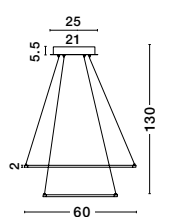

Ferrol

6265003

Coffee Brown Aluminium
& Acrylic Adjustable
LED 85 Watt 230 Volt
4500Lm 3000K IP20
D: 60 H: 130 cm