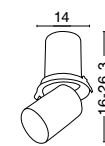

Track

7770444

White Aluminium
LED Luminus 30 Watt
Included Driver Philips 30 Watt
2890Lm 3000K
Beam 24° or 36° or 60° PF: 0.9
IP20 CRI>90
D: 14 H: 16-26.3 cm
Cut Out: 12.5 cm

adjustable