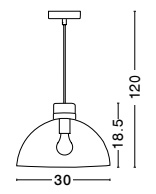

Marmol

7605185

Cooper Metal & White Marble
Clear Glass
Black & White Fabric Wire
E27 1x40 Watt 230 Volt
IP20 Bulb Excluded
D: 30 H1: 18.5 H2: 120 cm