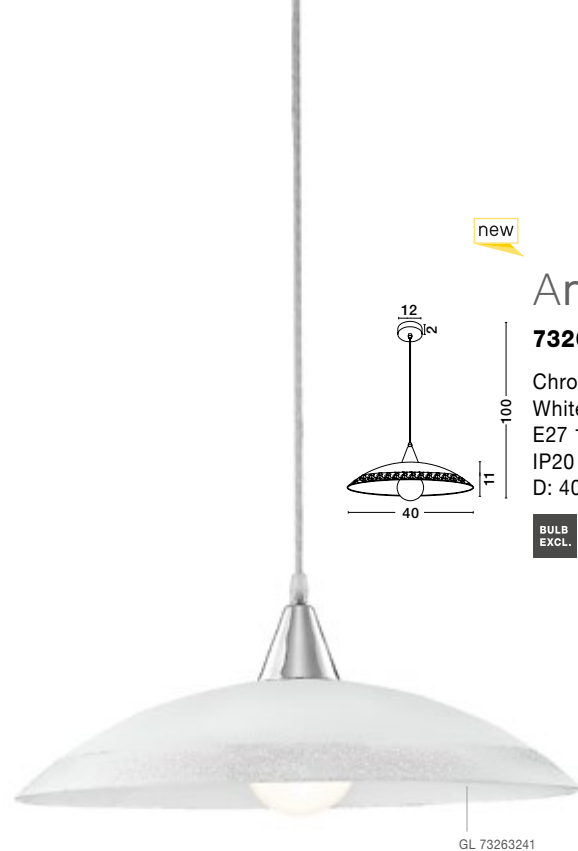

new

Andria

7326324
Chrome Metal
White Glass & Silver Iridescent
E27 1x60 Watt 230 Volt
IP20 Bulb Excluded
D: 40 H1: 11 H2: 100 cm

GL 73263241