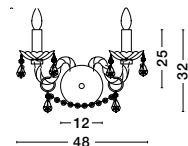

Vincanto

6202401

Chrome Aluminium
Glass & K9 Crystals
Adjustable
E14 2x40 Watt 230 Volt
IP20 Bulb Excluded
L: 48 W: 20 H: 32 cm