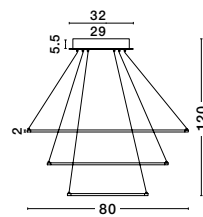

### Ferrol

**6265003**

Coffee Brown Aluminium  
& Acrylic Adjustable  
LED 85 Watt 230 Volt  
4500Lm 3000K IP20  
D: 60 H: 130 cm

also  
you  
can  
do

new