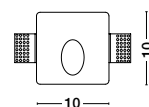

Cirocco

51886001

White Gypsum
MR11 GU4 1x20 Watt
230 Volt IP20
Bulb Excluded
L: 10 W: 4.9 H: 10 cm
Cut Out: 10.3 x 10.3 cm