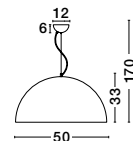

Copertina

546204

Elephant Gray Steel Outside
Matt White Steel Inside
E27 1x60 Watt 230 Volt
IP20 Bulb Excluded
D: 50 H1: 33 H2: 170 cm