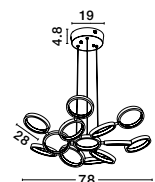

Creazione

1302200309

Chrome Aluminium & Acrylic
Adjustable 9 Rings
LED 29 Watt 230 Volt
2320Lm 3000K IP20
L: 78 W: 50 H: 160 cm

Creazione

1302200310

Chrome Aluminium & Acrylic
Adjustable 10 Rings
LED 29 Watt 230 Volt
2320Lm 3000K IP20
L: 62 W: 50 H: 26.5 cm

also
you
can
do

Creazione

1302200313

Chrome & Acrylic
Adjustable 13 Rings
LED 42 Watt 230 Volt
3360Lm 3000K IP20
L: 78 W: 70 H: 160 cm