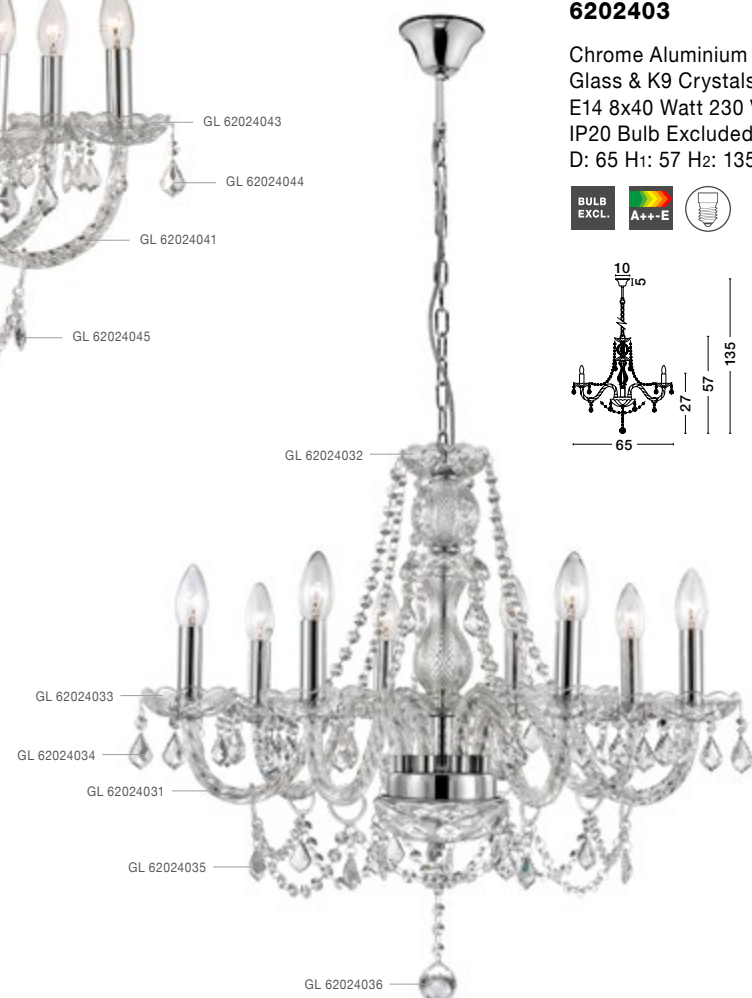

Vincanto

6202403

Chrome Aluminium
Glass & K9 Crystals
E14 8x40 Watt 230 Volt
IP20 Bulb Excluded
D: 65 H1: 57 H2: 135 cm