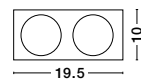

Cid

6207

Black Aluminium Frame
L: 19.5 H: 10 cm
Cut Out: 9.3 x 18.3 cm