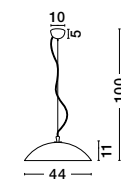

Teglia

62536
White Glass Outside
Lime Inside & Chrome Metal
E27 1x60 Watt 230 Volt
IP20 Bulb Excluded
D: 44 H1: 11 H2: 100 cm