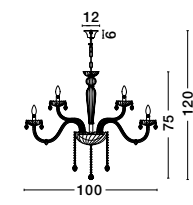

Mozart

51231404
Chrome Aluminium
Glass & K9 Crystal
E14 18x40 Watt 230 Volt
IP20 Bulb Excluded
D: 100 H: 75 H2: 120 cm

These luminaires come with high quality glass K9 crystals.