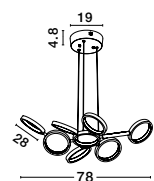

Creazione

1302200309

Chrome Aluminium & Acrylic
Adjustable 9 Rings
LED 29 Watt 230 Volt
2320Lm 3000K IP20
L: 78 W: 50 H: 160 cm

Creazione

1302200310

Chrome Aluminium & Acrylic
Adjustable 10 Rings
LED 29 Watt 230 Volt
2320Lm 3000K IP20
L: 62 W: 50 H: 26.5 cm

also
you
can
do

Creazione

1302200313

Chrome & Acrylic
Adjustable 13 Rings
LED 42 Watt 230 Volt
3360Lm 3000K IP20
L: 78 W: 70 H: 160 cm