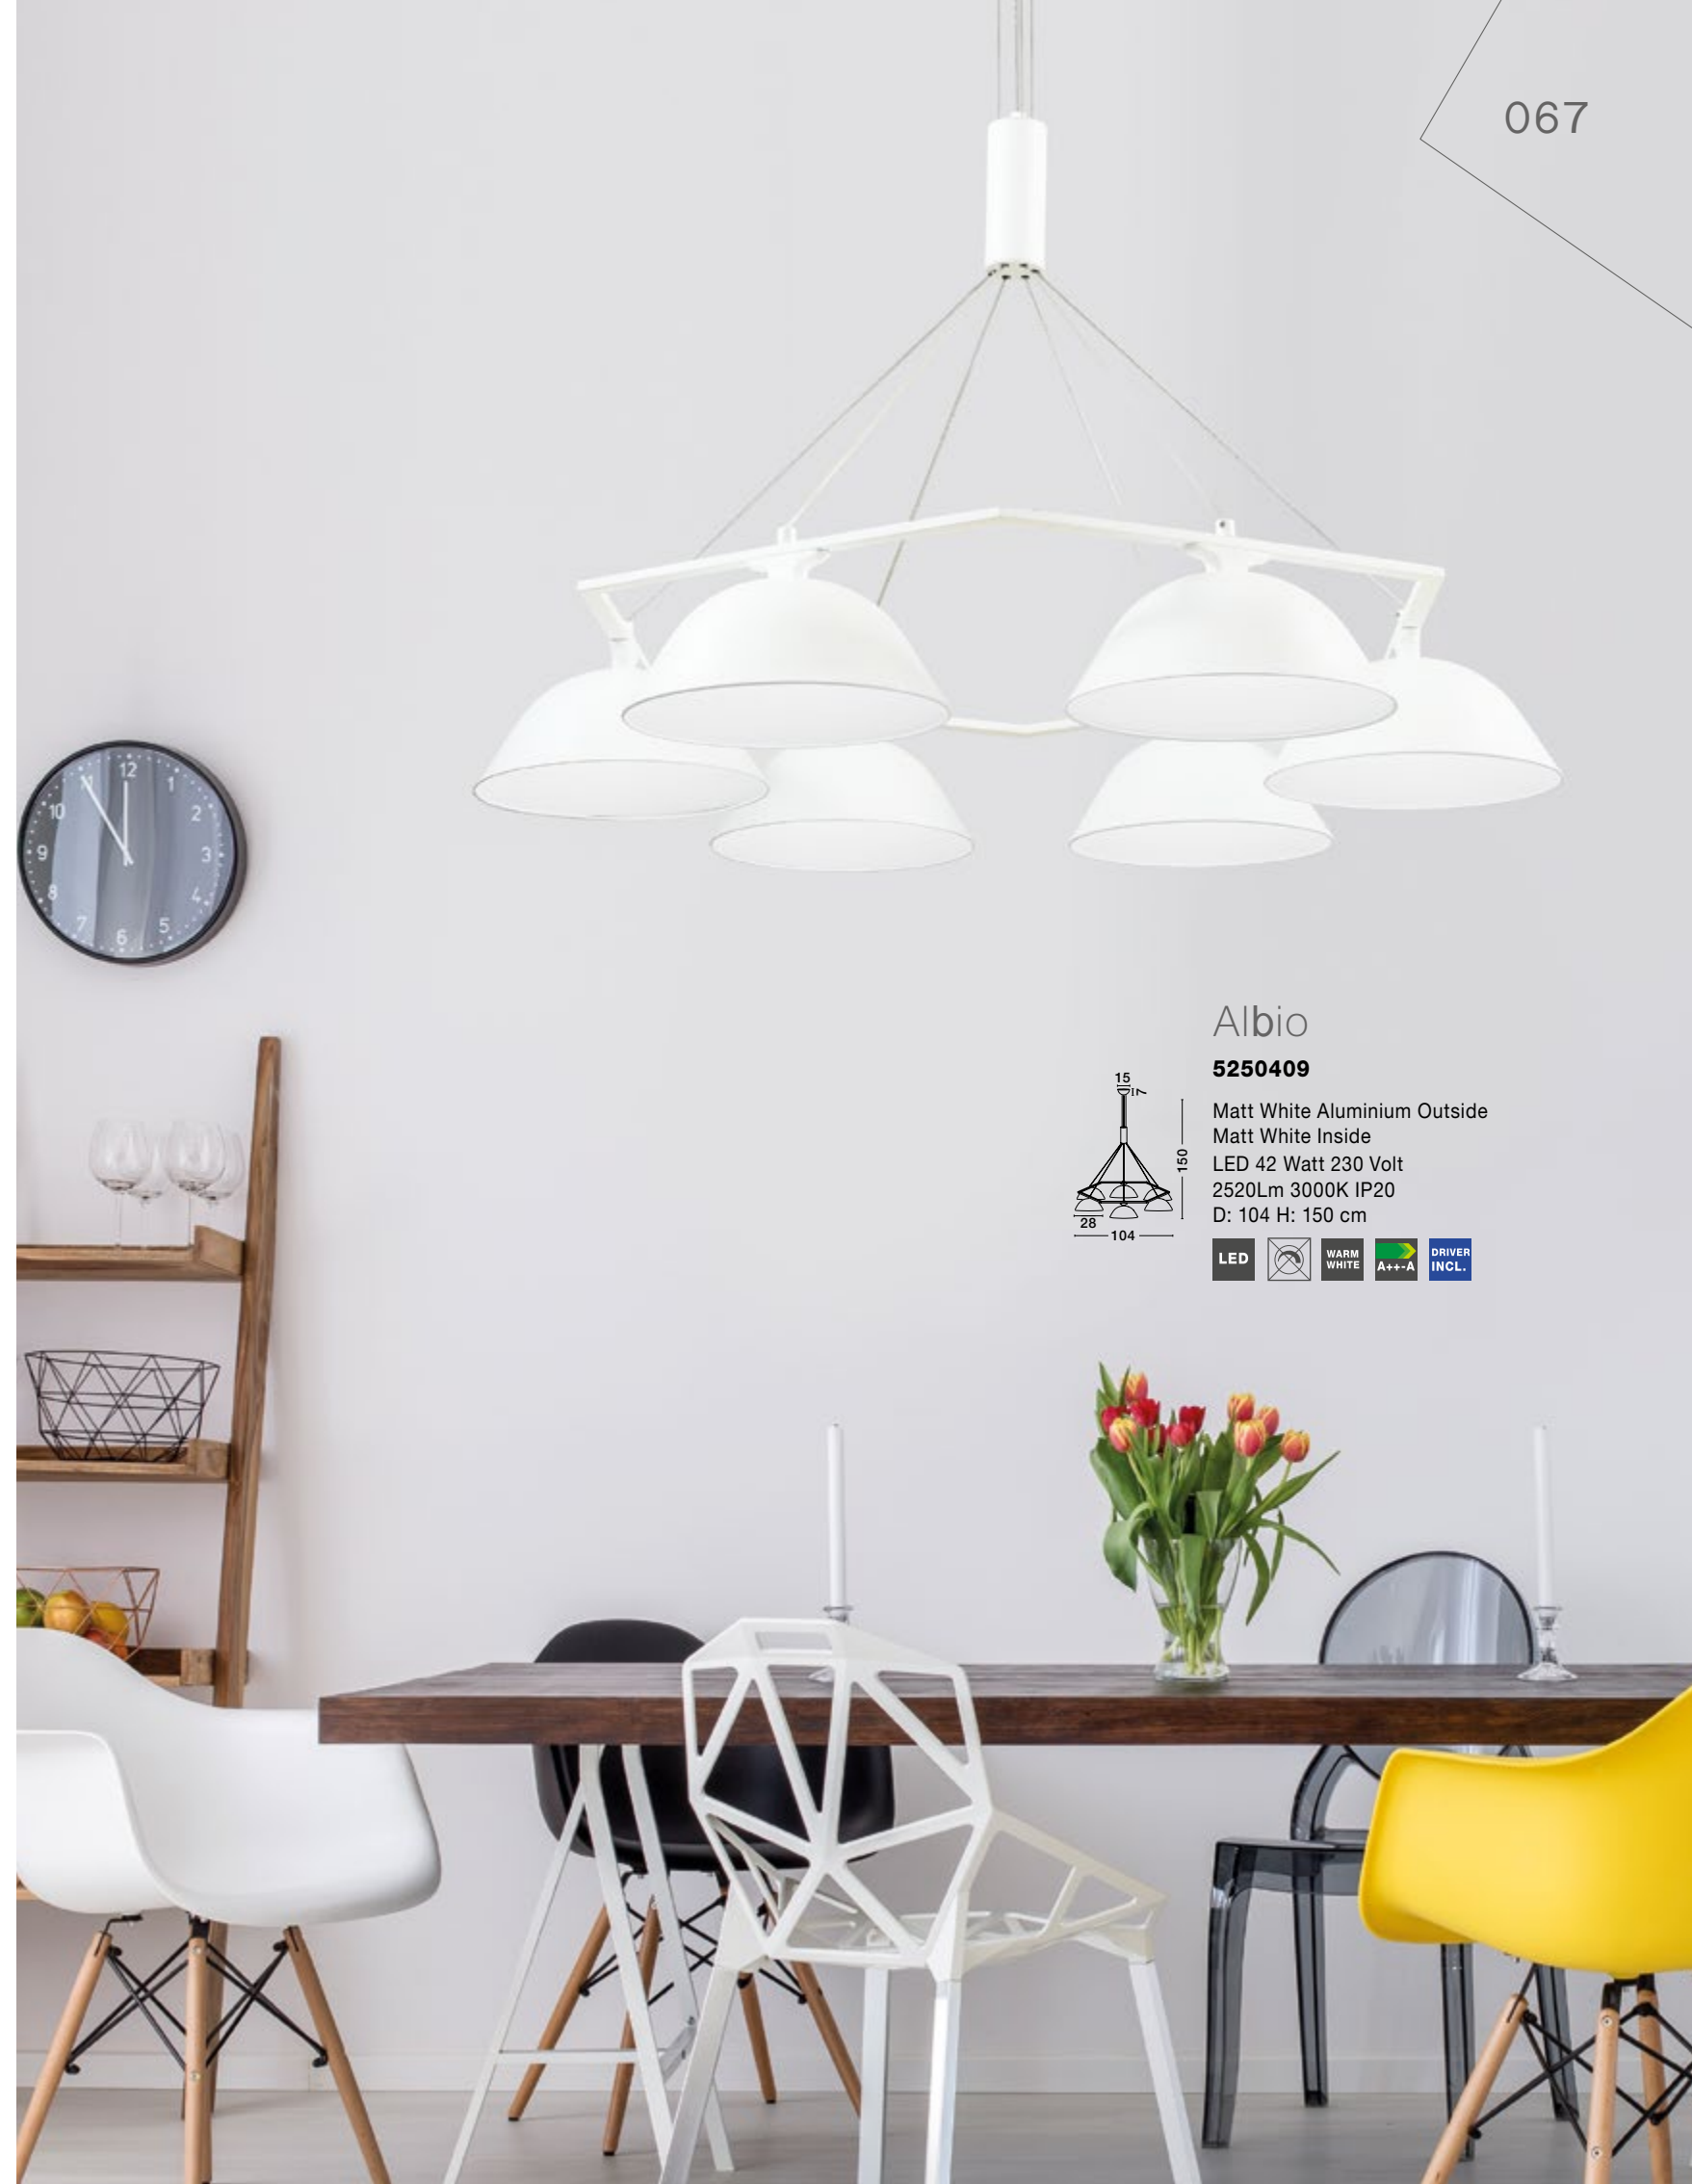

Albio

5250409

Matt White Aluminium Outside
Matt White Inside
LED 42 Watt 230 Volt
2520Lm 3000K IP20
D: 104 H: 150 cm