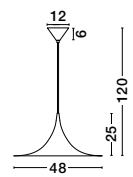

Chioto

421402

Shining Gray Steel Outside
Matt White Inside
E27 1x60 Watt 230 Volt
IP20 Bulb Excluded
D: 48 H1: 25 H2: 120 cm