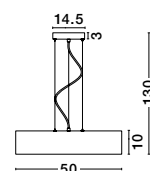

Finezza

550401

Matt Black Steel Outside
Matt White Steel Inside
Black Fabric Wire
E27 3x40 Watt 230 Volt
IP20 Bulb Excluded
D: 50 H1: 10 H2: 130 cm