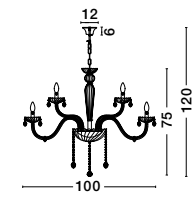

Mozart

51231406
Chrome Aluminium
Glass & K9 Crystal
E14 12x40 Watt 230 Volt
IP20 Bulb Excluded
D: 100 H: 75 H2: 120 cm