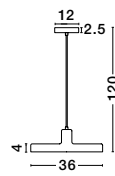

Chioto

540602

Matt Black Steel Outside
Shiny White Steel Inside
Black Fabric Wire
E27 1x60 Watt 230 Volt
IP20 Bulb Excluded
D: 36 H1: 4 H2: 120 cm