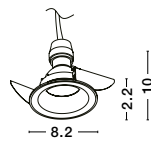

Raena

62200

White Aluminium
GU10 1x50 Watt
Bulb Excluded
D: 8.2 H: 2.2 cm
Cut Out: 7.5 cm