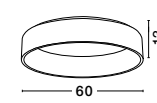

6167208

Gray Metal & Acrylic
LED 42 Watt 230 Volt
2520Lm 3000K IP20
D: 60 H: 13 cm