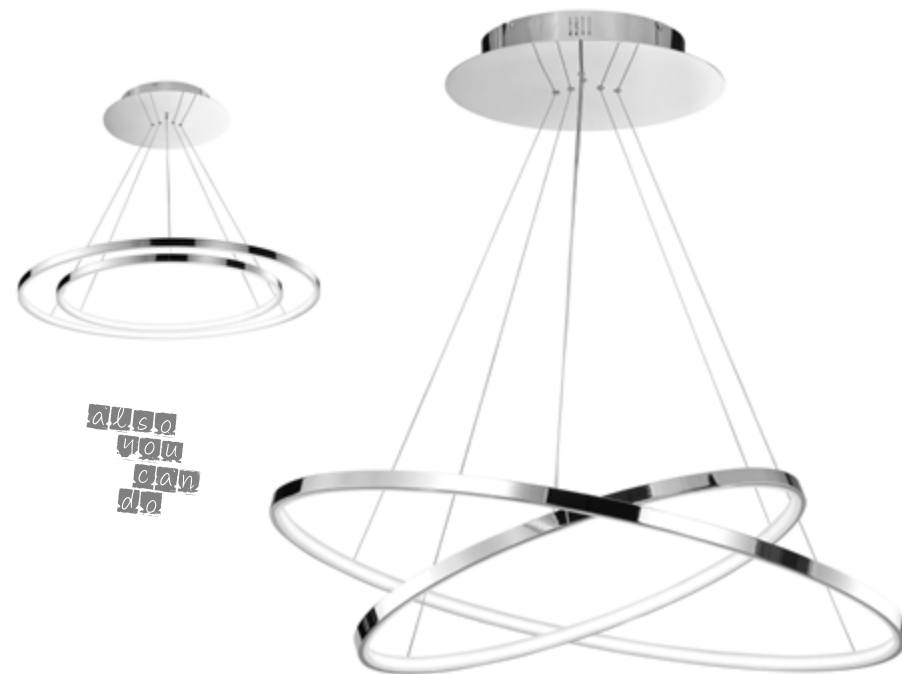

*also  
you  
can  
do*

**new**  
**Aria**  
**17222003**  
 Chrome Aluminium & Acrylic  
 Adjustable  
 LED 75 Watt 230 Volt  
 4500Lm 3000K IP20  
 D: 60 H: 120 cm

*also  
you  
can  
do*

also  
you  
can  
do

### Hoop

**6265001**

Chrome Aluminium & Acrylic  
Adjustable  
LED 111 Watt 230 Volt  
5500Lm 3000K IP20  
D: 80 H: 140 cm

also  
you  
can  
do