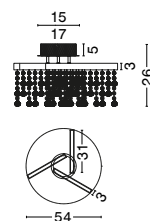

Fulgio

17242801

Chrome Aluminium & Crystal
LED 21.6 Watt 230 Volt
1320Lm 3000K IP20
D: 54 H: 26 cm