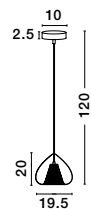

### Flam

**1600200502**

Chrome Aluminium  
 Clear Glass & Rose Gold Frame  
 G9 1x33 Watt 230 Volt  
 IP20 Bulb Included  
 D: 19.5 H: 20 H2: 120 cm