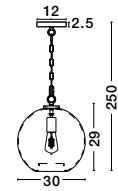

handmade
glasses

new

Ancona

79105602

Gray-Petrol Handmade Glass
Black Metal Chain
E27 1x40 Watt 230 Volt
IP20 Bulb Excluded
D: 30 H1: 29 H2: 250 cm