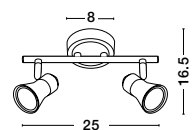

Galeria

664002

Matt White
Chrome Aluminium
GU10 2x50 Watt 230 Volt
IP20 Bulb Excluded
L: 25 H: 16.5 cm