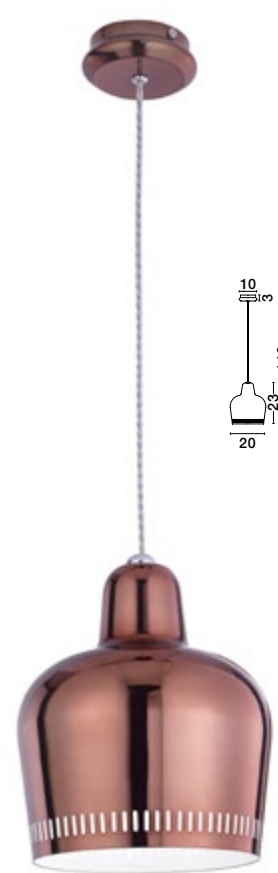

Valore
5827804
Rose Gold Metal
E27 1x40 Watt 230 Volt
IP20 Bulb Excluded
D: 20 H1: 23 H2: 140 cm