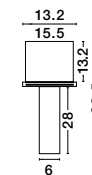

Giacomo

51855201

Gypsum & White Metal
Downlight Adjustable
GU10 1x35 Watt 230 Volt
IP 20 Bulb Excluded
D: 6 L: 15.5 H: 33 cm
Cut Out: 15.8 x 15.8 cm