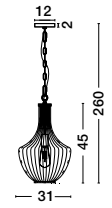

Zucca

618884

Blue-Gray Handmade Glass
Black Metal Chain
E27 1x60 Watt 230 Volt
IP20 Bulb Excluded
D: 31 H1: 45 H2: 260 cm

GL 618884