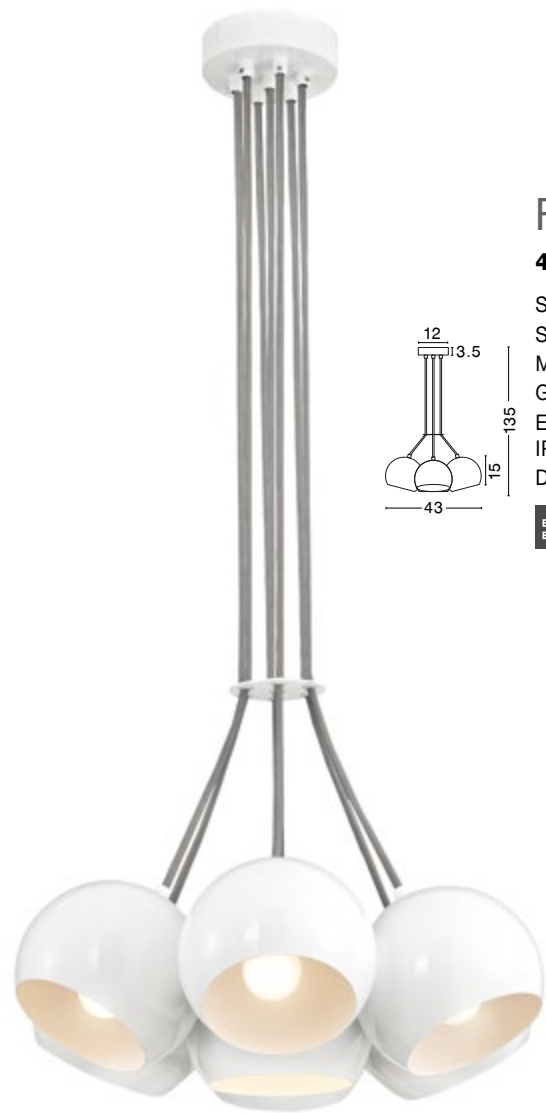

Fiorito
424601
Steel
Shining White Outside
Matt White Inside
Gray Fabric Wire
E14 7x40 Watt 230 Volt
IP20 Bulb Excluded
D: 43 H1: 15 H2: 135 cm

BULB EXCL. **A++-E**