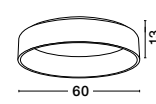

Rando

6167240

Black Metal & Acrylic
LED 42 Watt 230 Volt
2520Lm 3000K IP20
D: 60 H: 13 cm