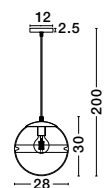

Grosseto

79411402

Light Petrol Handmade Glass
Black Fabric Wire
E27 1x40 Watt 230 Volt
IP20 Bulb Excluded
D: 28 H1: 30 H2: 200 cm