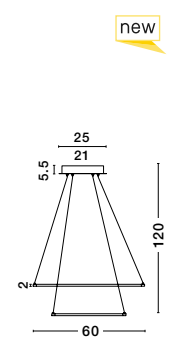

new
Aria
17222004
Chrome Aluminium & Acrylic
Adjustable
LED 135 Watt 230 Volt
8100Lm 3000K IP20
D: 80 H: 120 cm

*also
you
can
do*

new
Aria
17222003
Chrome Aluminium & Acrylic
Adjustable
LED 75 Watt 230 Volt
4500Lm 3000K IP20
D: 60 H: 120 cm

*also
you
can
do*