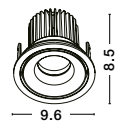

Mea

7770441

White Aluminium
Luminus 15 Watt
1275Lm 3000K IP20
Included Philips Driver 15 Watt
CRI 90 Beam Angle 24°
D: 9.6 H: 8.5 cm
Cut Out: 8.5 cm