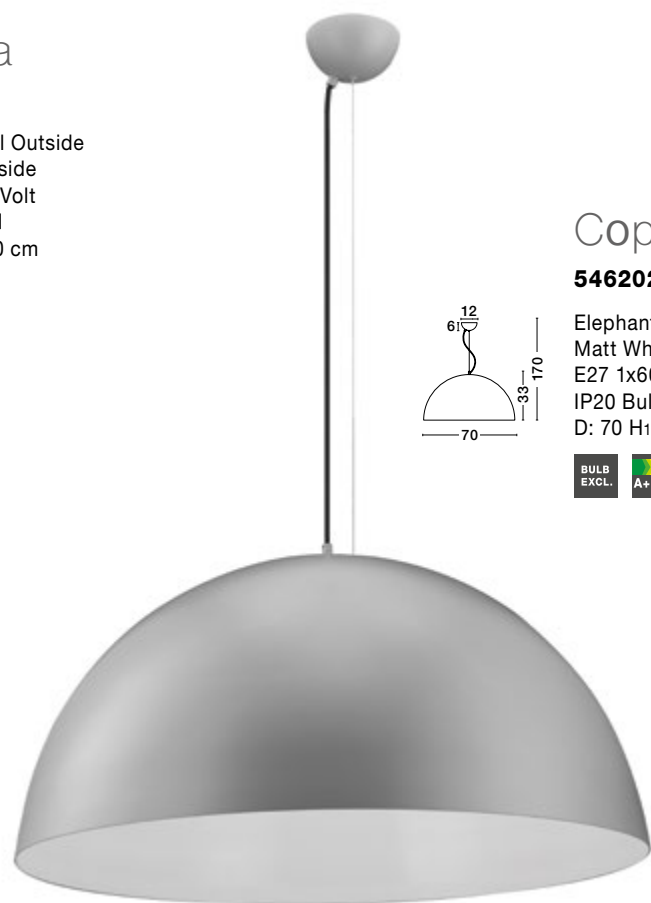

Copertina

546202

Elephant Gray Steel Outside
Matt White Steel Inside
E27 1x60 Watt 230 Volt
IP20 Bulb Excluded
D: 70 H1: 33 H2: 170 cm