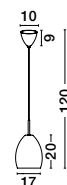

Piccolo

5712603

Metal
Gold Outside
Chrome White Inside
E27 1x40 Watt 230 Volt
IP20 Bulb Excluded
D: 17 H1: 20 H2: 120 cm