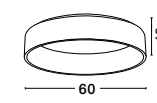

Rando

6167210

Coffee Metal & Acrylic
LED 42 Watt 230 Volt
2520Lm 3000K IP20
D: 60 H: 13 cm