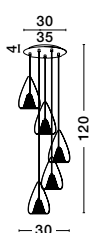

Hugo

1600200507

Chrome Aluminium Clear
Glass & Rose Gold Frame
G9 5x33 Watt 230 Volt
IP20 Bulb Included
D: 30 H: 120 cm