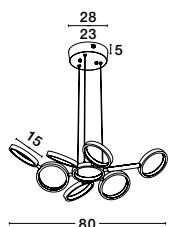

also
you
can
do

new

Foligno

7271003

Chrome Aluminium & Acrylic
Adjustable 10 Rings
LED 42 Watt 230 Volt
2500Lm 3000K IP20
D: 60 H: 27 cm

also
you
can
do

new

Foligno

7271002

Chrome Aluminium & Acrylic
Adjustable 9 Rings
LED 43 Watt 230 Volt
2500Lm 3000K IP20
L: 80 H: 150 cm