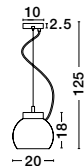

Degli

550002

Silver Steel Outside
Matt White Inside
Black Fabric Wire
E14 1x40 Watt 230 Volt
IP20 Bulb Excluded
D: 20 H1: 18 H2: 125 cm