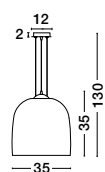

Bellini 4587205

Chrome Aluminium
Glass & Yellow Lines
E27 1x100 Watt 230 Volt
IP20 Bulb Excluded
D: 35 H1: 35 H2: 130 cm