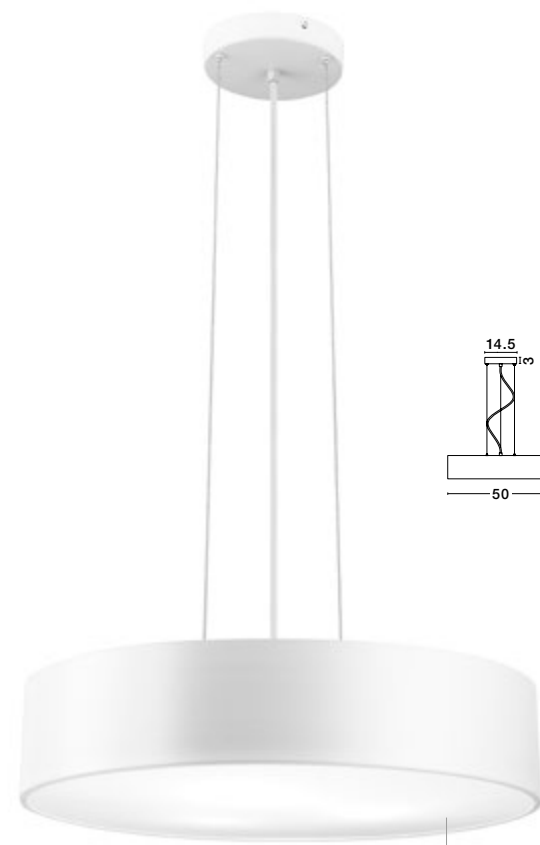

ET 5504051

Finezza

550405

Matt White Steel Outside
Matt White Steel Inside
White Fabric Wire
E27 3x40 Watt 230 Volt
IP20 Bulb Excluded
D: 50 H1: 10 H2: 130 cm