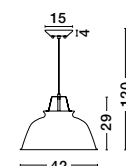

Fiducia

544004

Shiny Orange Steel Outside
Matt White Inside
Black Fabric Wire
E27 1x60 Watt 230 Volt
IP20 Bulb Excluded
D: 42 H1: 29 H2: 120 cm