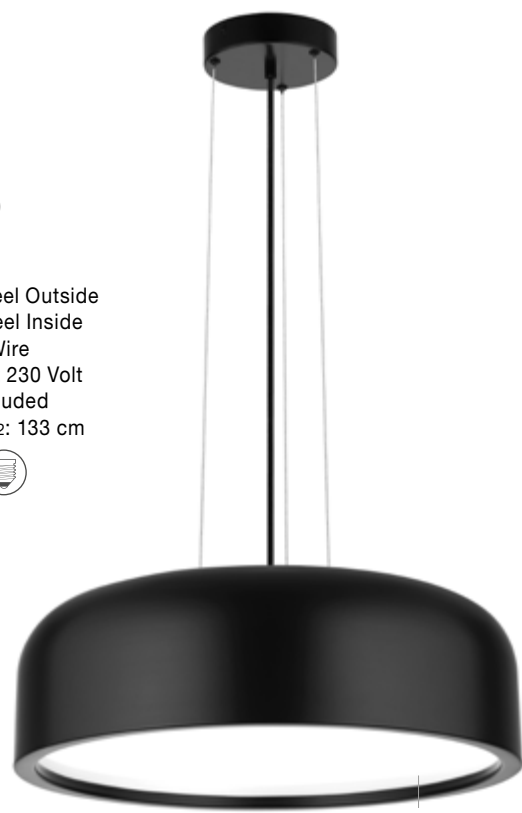

Perleto

526803

Matt Black Steel Outside
Matt White Steel Inside
Black Fabric Wire
E27 3x60 Watt 230 Volt
IP20 Bulb Excluded
D: 48 H1: 15 H2: 133 cm

ET 5268021

526805

on page: 366