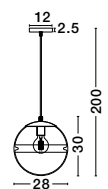

Grosseto

79411401

Coffee Handmade Glass
Black Fabric Wire
E27 1x40 Watt 230 Volt
IP20 Bulb Excluded
D: 28 H1: 30 H2: 200 cm