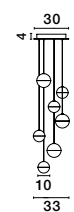

Magione

1400305706
Chrome Aluminium
Clear Acrylic & Crystal Sand
LED 25 Watt 230 Volt
1650Lm 3000K IP20
L: 96 W : 8.5 H: 110 cm

ET 14003057071

Magione

1400305701
Chrome Aluminium
Clear Acrylic & Crystal Sand
LED 5 Watt 230 Volt
330Lm 3000K IP20
D: 12 H: 122 cm

ET 14003057071

These luminaires come with high quality acrylic crystals.

Magione

1400305707
Chrome Aluminium
Clear Acrylic & Crystal Sand
LED 35 Watt 230 Volt
2310Lm 3000K IP20
D: 33 H: 130 cm

ET 14003057061