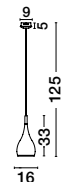

Cioto

5704803

Metal  
 Matt Black Outside  
 White Chrome Inside  
 E14 1x40 Watt 230 Volt  
 IP20 Bulb Excluded  
 D: 20 H1: 14.5 H2: 130 cm

Cioto

5397201

Metal  
 Rose Gold Outside  
 White Chrome Inside  
 E27 1x40 Watt 230 Volt  
 IP20 Bulb Excluded  
 D: 16 H1: 33 H2: 125 cm