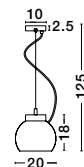

Degli

550001

Rose Gold Steel Outside
Matt White Inside
Black Fabric Wire
E14 1x40 Watt 230 Volt
IP20 Bulb Excluded
D: 20 H1: 18 H2: 125 cm