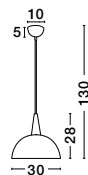

Carino

62519

Fuchsia Glass
Natural Wood
E27 1x60 Watt 230 Volt
IP20 Bulb Excluded
D: 30 H1: 28 H2: 130 cm