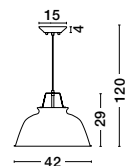

Fiducia

544001

Shiny Black Steel Outside
Matt White Inside
Black Fabric Wire
E27 1x60 Watt 230 Volt
IP20 Bulb Excluded
D: 42 H1: 29 H2: 120 cm