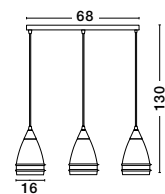

Roma

7205102

Clear Glass
Bronze Metal
E27 3x60 Watt 230 Volt
IP20 Bulb Excluded
L: 68 W: 16 Hz: 130 cm