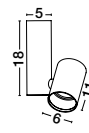

Bernardo

7409001

Black Aluminium
GU10 1x35 Watt 230 Volt
IP20 Bulb Excluded
Adjustable
D: 6 H1: 11 H2: 29 cm