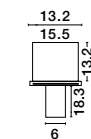

Giacomo

51855401

Gypsum & White Metal
Downlight Adjustable
GU10 1x35 Watt 230 Volt
IP 20 Bulb Excluded
D: 6 L: 15.5 H: 23 cm
Cut Out: 15.8 x 15.8 cm