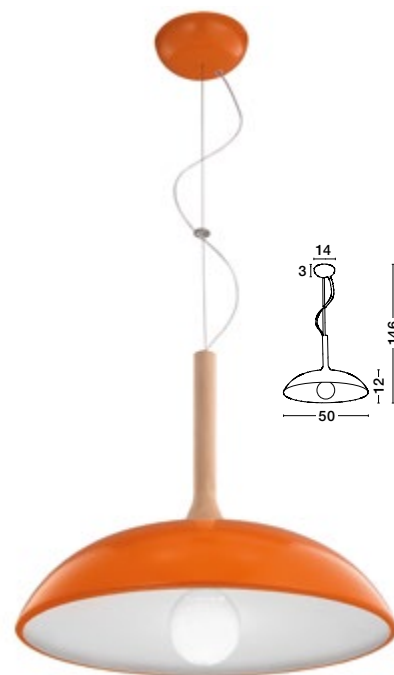

Fiore

41478203

Shining Orange Outside
Matt White Inside
Aluminium & Wood
E27 1x60 Watt 230 Volt
IP20 Bulb Excluded
D: 45 H: 12 H₂: 146 cm