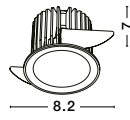

Gema

62006

White Aluminium
Cree COB 250mA 10 Watt
800 lm 3000K
CRI 90 Beam Angle 38°
D: 8.2 H: 7 cm
Cut Out: 7.5 cm

Gema

620010

White Aluminium
Cree COB 250mA 10 Watt
800 lm 3000K
CRI 90 Beam Angle 38°
D: 8.2 H: 8.1 cm
Cut Out: 7.5 cm