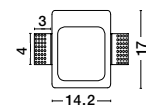

Cirocco

6600801

White Gypsum
LED 1 Watt 230 Volt
60Lm 3000K IP20
Driver Included
L: 14.2 W: 4.5 H: 17 cm
Cut Out: 14.5 x 17.3 cm