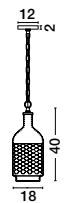

handmade
glass

GL 547848001

Chicago

54784800

Clear Handmade Glass
Bronze Metal
Black Fabric Wire
E27 1x40 Watt 230 Volt
IP20 Bulb Excluded
D: 20 H1: 28 H2: 175 cm

GL 518598701

Chicago

51859870

Brass Metal
Clear Handmade Glass
Brass Metal Chain
E27 1x40 Watt 230 Volt
IP20 Bulb Excluded
D: 12 H1: 33 H2: 260 cm

GL 518600841

Chicago

51860084

Brass Metal
Clear Handmade Glass
Brass Metal Chain
E27 1x40 Watt 230 Volt
IP20 Bulb Excluded
D: 18 H1: 40 H2: 260 cm