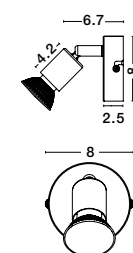

Base

661001

Matt White Metal
GU10 1x50 Watt 230 Volt
IP20 Bulb Excluded
D: 8 W: 6.7 H: 10.9 cm