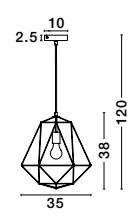

Pietra

672802

Cooper Metal
E27 1x40 Watt 230 Volt
IP20 Bulb Excluded
D: 35 H1: 38 H2: 120 cm