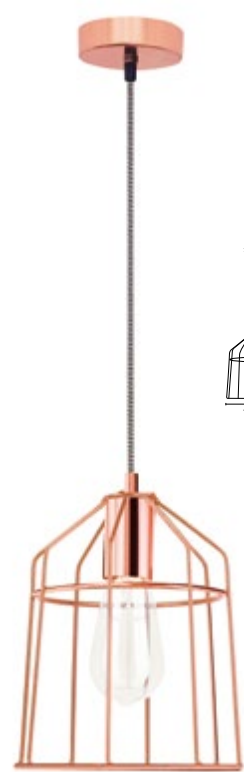

new

Peppino

7605179

Cooper Metal
Black & White Fabric Wire
E27 1x60 Watt 230 Volt
IP20 Bulb Excluded
D: 19 H1: 25 H2: 120 cm