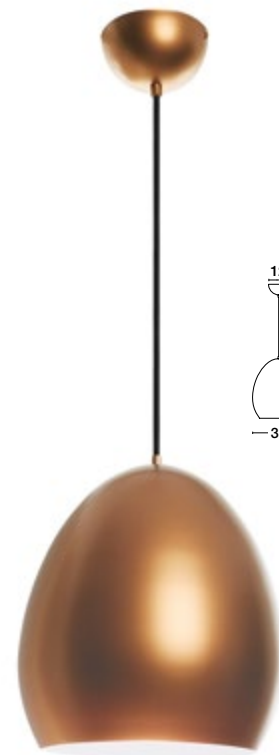

### Fiducia

**544003**

Light Blue Steel Outside  
Matt White Inside  
Black Fabric Wire  
E27 1x60 Watt 230 Volt  
IP20 Bulb Excluded  
D: 42 H1: 29 H2: 120 cm

Statoni

541203

Matt White Steel Outside  
Matt White Steel Inside  
Black Fabric Wire  
E27 1x60 Watt 230 Volt  
IP20 Bulb Excluded  
D: 30 H1: 32 H2: 130 cm