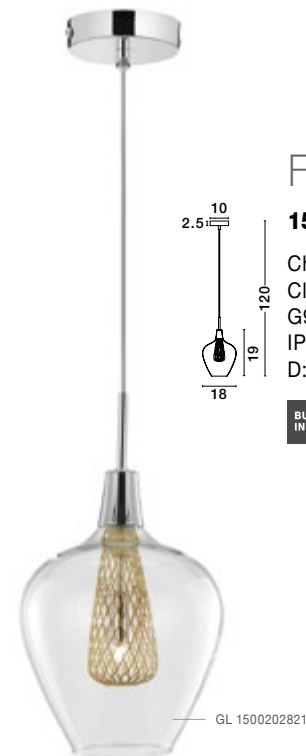

Filo
1500202821
Chrome Aluminium
Clear Glass & Gold Frame
G9 1x28 Watt 230 Volt
IP20 Bulb Included
D: 18 H1: 19 H2: 120 cm