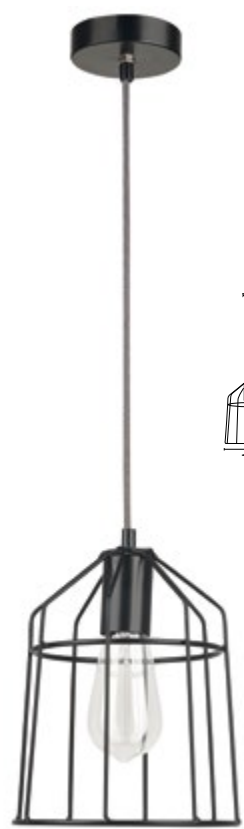

new

Peppino

7605178

Matt Black Metal
Black & White Fabric Wire
E27 1x60 Watt 230 Volt
IP20 Bulb Excluded
D: 19 H1: 25 H2: 120 cm