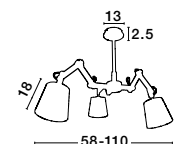

Legno

40203

Natural Wood
White Fabric Shade
E27 3x40 Watt 230 Volt
IP20 Bulb Excluded
L: 58-110 H: 100