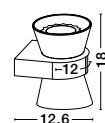

Boccale

1300301312

Chrome Aluminium
Clear Glass
G9 2x33 Watt 230 Volt
IP20 Bulb Included
D: 12 W: 12.6 H: 18 cm

GL 13003013012
GL 13003013011