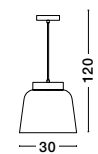

Statoni

550202

Matt White Steel Outside
Matt White Steel Inside
Rose Gold Top
Black Fabric Wire
E27 1x60 Watt 230 Volt
IP20 Bulb Excluded
D: 30 H: 120 cm