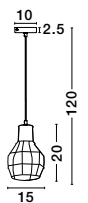

Robertino

8436408
Cooper Metal
E27 1x40 Watt 230 Volt
IP20 Bulb Excluded
D: 15 H: 20 H2: 120 cm