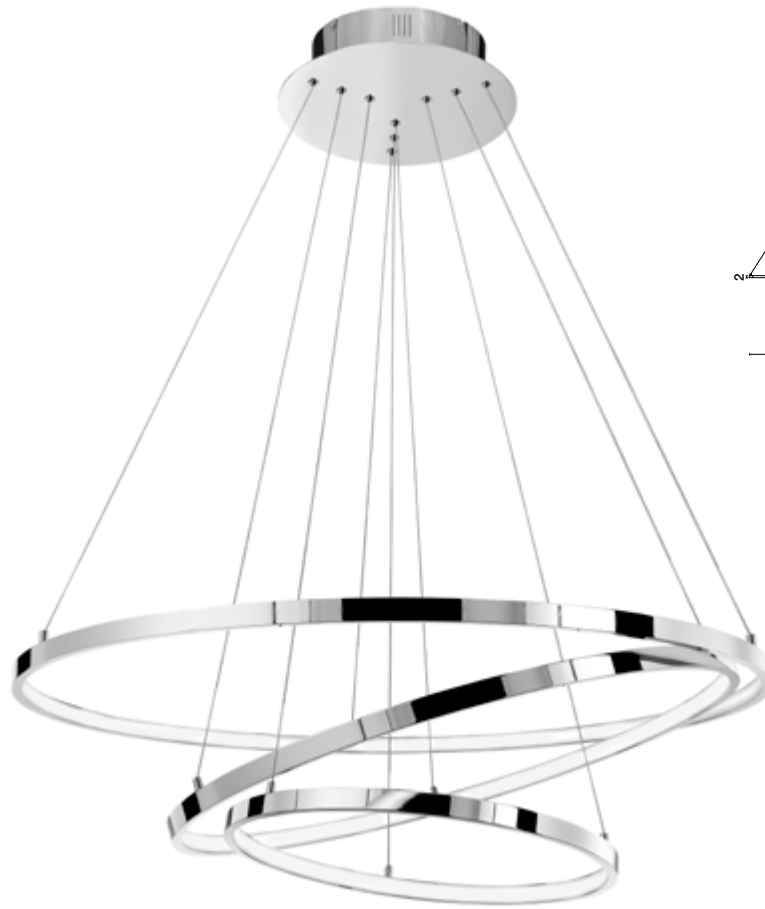

### Dea

**17222002**

Matt White Aluminium & Acrylic  
Adjustable  
LED 75 Watt 230 Volt  
4500Lm 3000K IP20  
D: 60 H: 120 cm

also  
you  
can  
do

**new**  
**Aria**  
**17222004**  
 Chrome Aluminium & Acrylic  
 Adjustable  
 LED 135 Watt 230 Volt  
 8100Lm 3000K IP20  
 D: 80 H: 120 cm

*also  
you  
can  
do*

**new**  
**Aria**  
**17222003**  
 Chrome Aluminium & Acrylic  
 Adjustable  
 LED 75 Watt 230 Volt  
 4500Lm 3000K IP20  
 D: 60 H: 120 cm

*also  
you  
can  
do*

also  
you  
can  
do

### Hoop

**6265001**

Chrome Aluminium & Acrylic  
Adjustable  
LED 111 Watt 230 Volt  
5500Lm 3000K IP20  
D: 80 H: 140 cm

also  
you  
can  
do