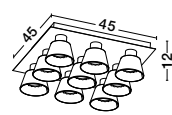

Boccale

1300301309

Chrome Aluminium
Clear Glass
G9 9x33 Watt 230 Volt
IP20 Bulb Included
L: 45 W: 45 H: 12 cm

GL 13003013012
GL 13003013011