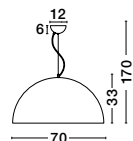

Copertina

546202

Elephant Gray Steel Outside
Matt White Steel Inside
E27 1x60 Watt 230 Volt
IP20 Bulb Excluded
D: 70 H1: 33 H2: 170 cm