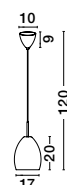

Piccolo

5712604

Metal
Matt Black Outside
White Chrome Inside
E27 1x40 Watt 230 Volt
IP20 Bulb Excluded
D: 17 H1: 20 H2: 120 cm