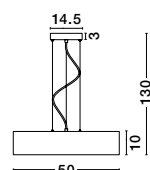

Finezza

550402

Elephant Gray Steel Outside
Matt White Steel Inside
Black Fabric Wire
E27 3x40 Watt 230 Volt
IP20 Bulb Excluded
D: 50 H1: 10 H2: 130 cm