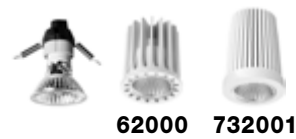

Neiva

**620017**

White Aluminium & Gypsum  
GU10 1x35 Watt  
D: 14 H: 4.1 cm  
Cut Out: 14.3 cm

Neiva

**620016**

White Aluminium & Gypsum  
LED 10 Watt  
Cree COB 800Lm 3000K  
D: 14 H: 6.9 cm  
Cut Out: 14.3 cm