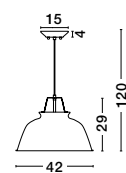

Fiducia

544001

Shiny Black Steel Outside
Matt White Inside
Black Fabric Wire
E27 1x60 Watt 230 Volt
IP20 Bulb Excluded
D: 42 H1: 29 H2: 120 cm