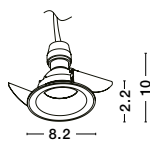

Ottavia

**62018**

White Aluminium  
GU10 1x50 Watt  
Bulb Excluded  
D: 8.2 H: 2.2 cm  
Cut Out: 7.5 cm

Ottavia

**62019**

Black Aluminium  
GU10 1x50 Watt  
Bulb Excluded  
D: 8.2 H: 2.2 cm  
Cut Out: 7.5 cm