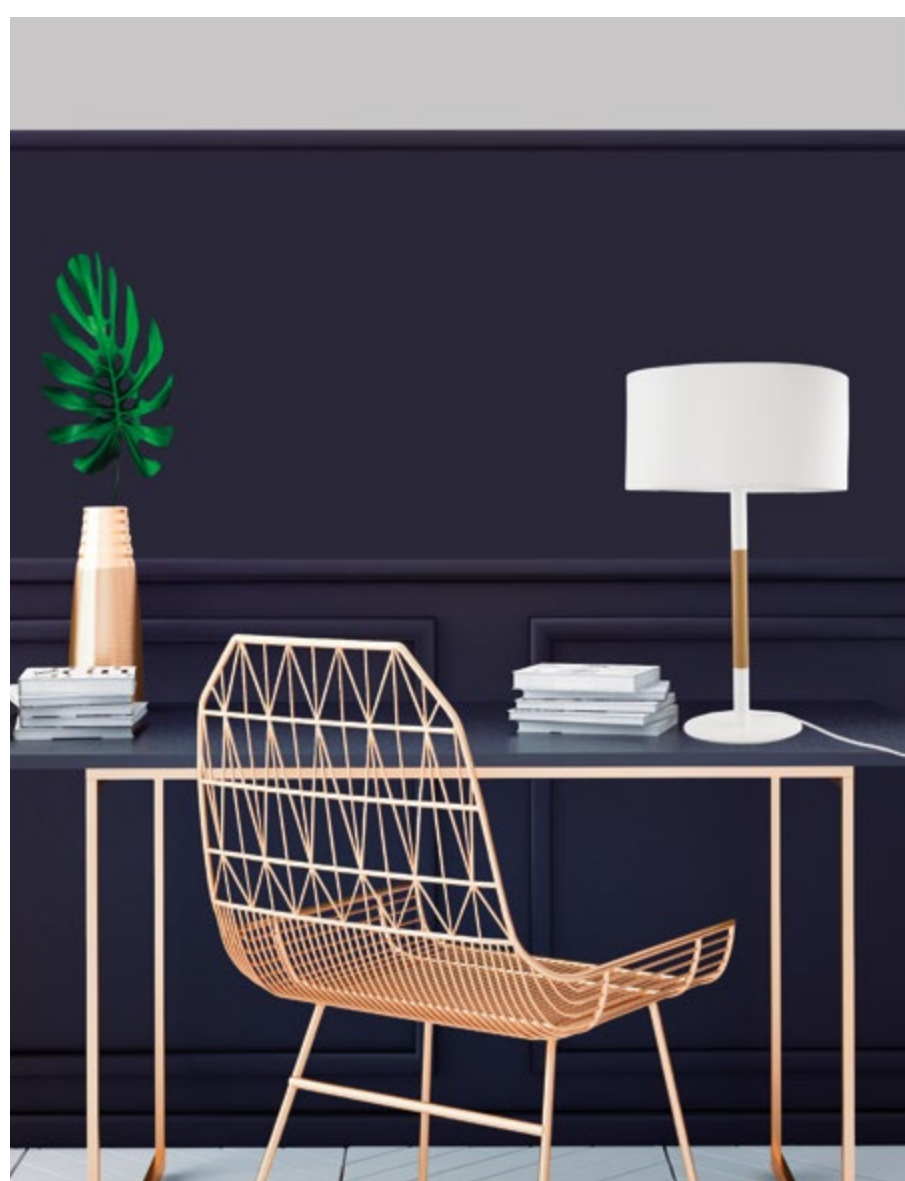

S 76051831

new

Arrigo

7605183

Natural Wood & White Metal
White Fabric Shade
White Fabric Wire
E27 1x40 Watt 230 Volt
IP20 Bulb Excluded
D: 30 H1: 15 H2: 48 cm

S 76051841

new

Arrigo

7605184

Natural Wood & White Metal
White Fabric Shade
White Fabric Wire
E27 1x40 Watt 230 Volt
IP20 Bulb Excluded
D: 45 H1: 24 H2: 155 cm