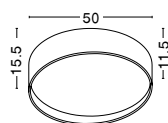

Fano

71045002
White Aluminium & Acrylic
LED 34 Watt 230 Volt
2040Lm 3000K IP20
D: 50 H1: 11.5 H2: 15.5