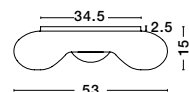

### Bianco

**51011402**

Opal Glass  
Chrome Metal  
E27 4x60 Watt 230 Volt  
IP20 Bulb Excluded  
D: 53 H: 15 cm

see also

**51011401**  
on page: 196

GL 6204431

Pressione

**620443**