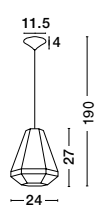

Oro

6427362

Gold Stainless Steel
Black Fabric Wire
G9 1x25 Watt 230 Volt
IP20 Bulb Included
D: 24 H1: 27 H2: 190 cm

GL 64273621