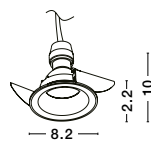

Zelmira

62221

Black Aluminium
GU10 1x50 Watt
Bulb Excluded
D: 8.2 H: 2.2 cm
Cut Out: 7.5 cm