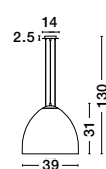

Sechio 45635204

Chrome Aluminium
Glass & Yellow Line
E27 1x100 Watt 230 Volt
IP20 Bulb Excluded
D: 39 H1: 31 H2: 130 cm