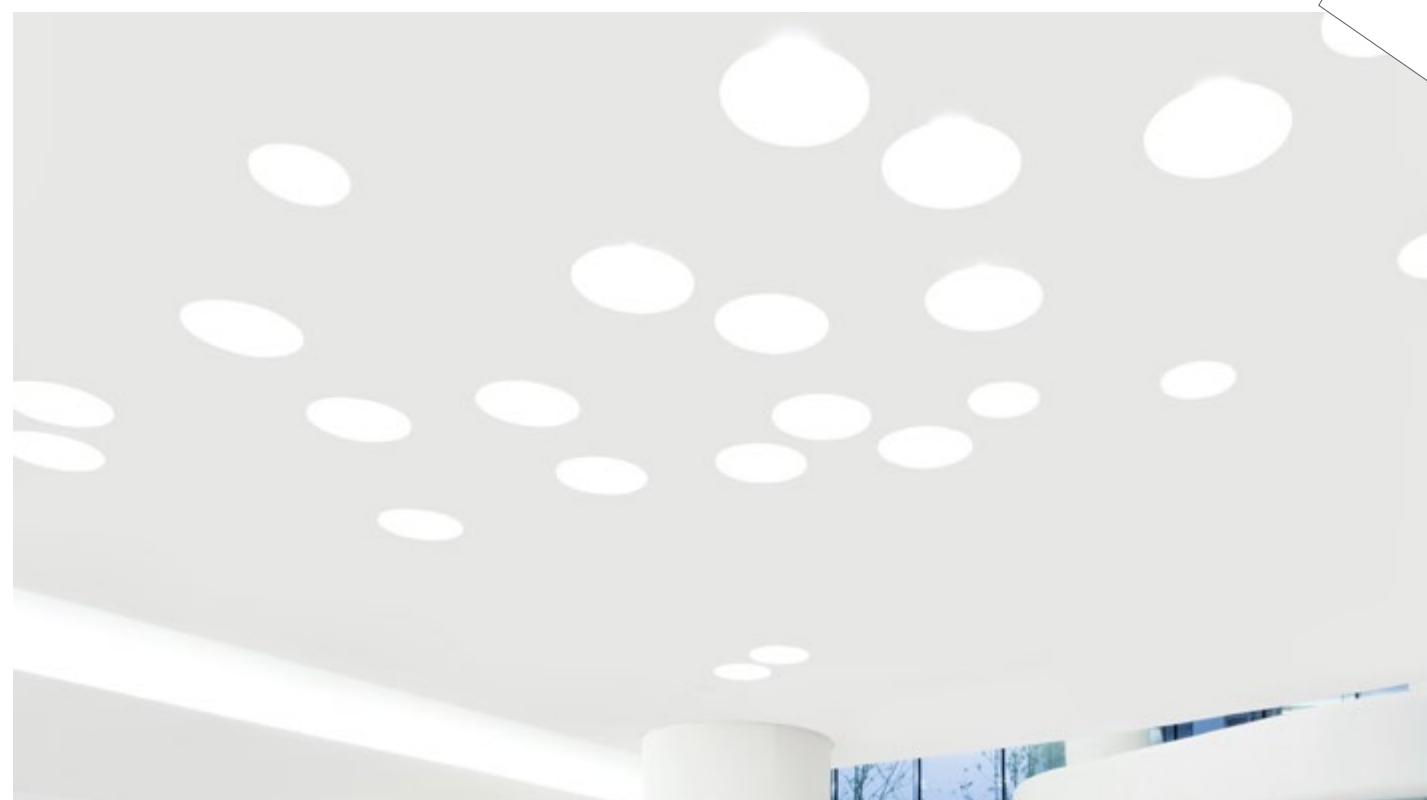

Surface

62430002

White Aluminium & Acrylic
LED 24 Watt 1900Lm
3000K IP20 CRI<70
170-250 Volt AC
L: 30 W: 30 H: 3.5 cm

Surface

62430001

White Aluminium & Acrylic
LED 24 Watt 1900Lm
3000K IP20 CRI<70
170-250 Volt AC
D: 30 H: 3.5 cm

82440001

White Aluminium & Acrylic
LED 24 Watt 1900Lm
4000K IP20 CRI<70
170-250 Volt AC
D: 30 H: 3.5 cm

Surface

61830002

White Aluminium & Acrylic
LED 18 Watt 1400Lm
3000K IP20 CRI<70
170-250 Volt AC
L: 22.5 W: 22.5 H: 3.5 cm

81840002

White Aluminium & Acrylic
LED 18 Watt 1400Lm
4000K IP20 CRI<70
170-250 Volt AC
L: 22.5 W: 22.5 H: 3.5 cm

Surface

61830001

White Aluminium & Acrylic
LED 18 Watt 1400Lm
3000K IP20 CRI<70
170-250 Volt AC
D: 22.5 H: 3.5 cm

81840001

White Aluminium & Acrylic
LED 18 Watt 1400Lm
4000K IP20 CRI<70
170-250 Volt AC
D: 22.5 H: 3.5 cm

Panel

61840001

White Aluminium & Acrylic
LED 18 Watt 1400 Lm
4000K IP20 CRI<70
170-250 Volt AC
D: 22.5 H: 3.5 cm
Cut Out: 25.8 x 25.8 cm

Panel

61840002

White Aluminium & Acrylic
LED 18 Watt 1400 Lm
4000K IP20 CRI<70
170-250 Volt AC
L: 22.5 W: 22.5 H: 3.5 cm
Cut Out: 25.8 x 25.8 cm

Panel

61840003

White Aluminium & Acrylic
LED 18 Watt 1400 Lm
5500K IP20 CRI<70
170-250 Volt AC
D: 22.5 H: 3.5 cm
Cut Out: 25.8 x 25.8 cm

Panel

61840004

White Aluminium & Acrylic
LED 18 Watt 1400 Lm
5500K IP20 CRI<70
170-250 Volt AC
L: 22.5 W: 22.5 H: 3.5 cm
Cut Out: 25.8 x 25.8 cm