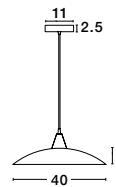

Vicino

6302361
White Glossy Glass
Chrome Metal
E27 1x40 Watt 230 Volt
IP20 Bulb Excluded
Packing 5 pcs/box
D: 40 H1: 6 H2: 100 cm

GL 63023611