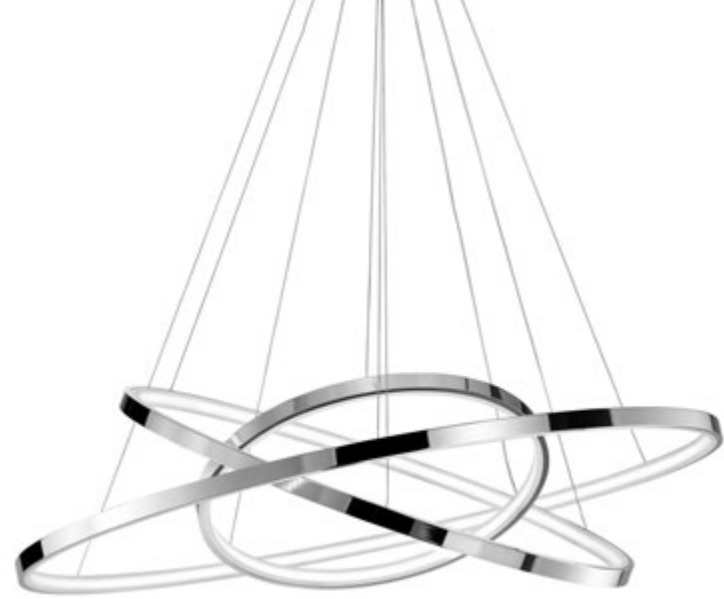

*also  
you  
can  
do*

**new**  
**Aria**  
**17222003**  
 Chrome Aluminium & Acrylic  
 Adjustable  
 LED 75 Watt 230 Volt  
 4500Lm 3000K IP20  
 D: 60 H: 120 cm

*also  
you  
can  
do*

also  
you  
can  
do