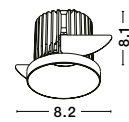

Gema

62007

Black Aluminium
Cree COB 250mA 10 Watt
800 lm 3000K
CRI 90 Beam Angle 38°
D: 8.2 H: 7 cm
Cut Out: 7.5 cm

Gema

62006

White Aluminium
Cree COB 250mA 10 Watt
800 lm 3000K
CRI 90 Beam Angle 38°
D: 8.2 H: 7 cm
Cut Out: 7.5 cm

Gema

620010

White Aluminium
Cree COB 250mA 10 Watt
800 lm 3000K
CRI 90 Beam Angle 38°
D: 8.2 H: 8.1 cm
Cut Out: 7.5 cm

new

Mea

7770441

White Aluminium
Luminus 15 Watt
1275Lm 3000K IP20
Included Philips Driver 15 Watt
CRI 90 Beam Angle 24°
D: 9.6 H: 8.5 cm
Cut Out: 8.5 cm

Gema

62008

Black Aluminium
Cree COB 250mA 10 Watt
800 Lm 3000K
CRI 90 Beam Angle 38°
D: 8.2 H: 6.1 cm
Cut Out: 7.5 cm

Mea

62000

MR 16 LED 9 Watt 3000K
Cree COB 250mA
800Lm 3000K
CRI 90 Beam Angle 38°
D: 5 H: 6 cm

new

Mea

732001

MR 16 LED 16 Watt 3000K
Cree COB 250mA
1450 Lm 3000K
CRI 90 Beam Angle 38°
D: 5 H: 9.6 cm

Gio

620014

White Aluminium
Cree COB 250mA 10 Watt
800lm 3000K
CRI 90 Beam Angle 38°
D: 10.5 H: 7.4 cm
Cut Out: 9.6 cm

Gio

620015

Black Aluminium
Cree COB 250mA 10 Watt
800lm 3000K
CRI 90 Beam Angle 38°
D: 10.5 H: 7.4 cm
Cut Out: 9.6 cm

64001

Philips Driver
20 Watt 0.5 A 40 V 230 V

6001

Philips Driver
10 Watt 0.25 A 40 V LPF 230 V