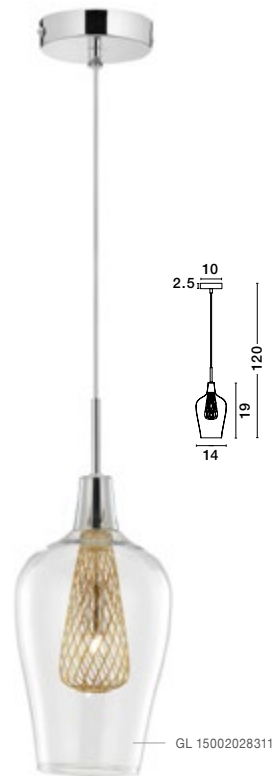

Filo
1500202831
Chrome Aluminium
Clear Glass & Gold Frame
G9 1x28 Watt 230 Volt
IP20 Bulb Included
D: 14 H1: 19 H2: 120 cm