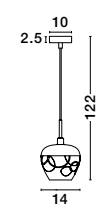

Dare

1500307301

Chrome Aluminium
Clear Glass
G9 1x33 Watt 230 Volt
IP20 Bulb Included
D: 14 H: 122 cm