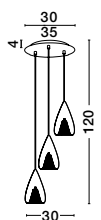

Hugo

1600200503

Chrome Aluminium Clear
Glass & Rose Gold Frame
G9 3x33 Watt 230 Volt
IP20 Bulb Included
D: 30 H: 120 cm