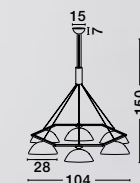

Albio

5250409

Matt White Aluminium Outside
Matt White Inside
LED 42 Watt 230 Volt
2520Lm 3000K IP20
D: 104 H: 150 cm