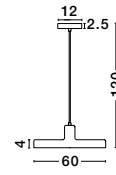

Chioto

540601

Matt Black Steel Outside
Shiny White Steel Inside
Black Fabric Wire
E27 1x60 Watt 230 Volt
IP20 Bulb Excluded
D: 60 H1: 4 H2: 120 cm