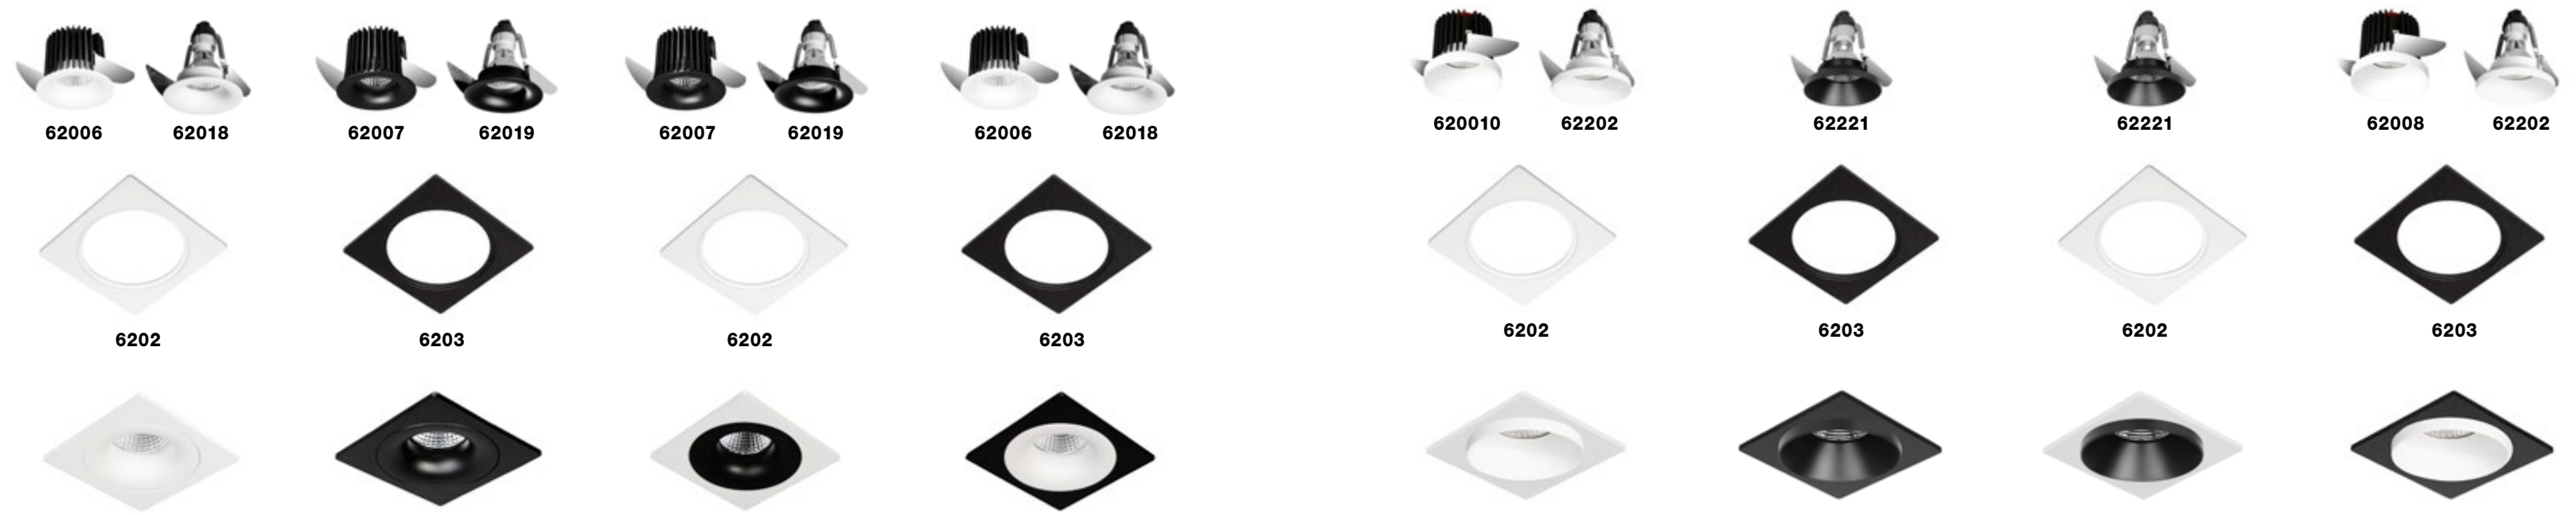

Cid
6203
Black Aluminium
Frame
W: 10 L: 10 cm

BULB EXCL. A++-E

Cid
6202
White Aluminium
Frame
W: 10 L: 10 cm

BULB EXCL. A++-E