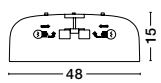

Perleto

526804

Steel & Acrylic
Matt Elephant Gray Outside
Matt White Inside
E27 3x60 Watt 230 Volt
IP20 Bulb Excluded
D: 48 H: 15 cm