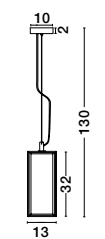

Flavio

7152603

Antique Metal Brass
Clear Glass
E27 1x60 Watt 230 Volt
IP20 Bulb Excluded
L: 13 W: 13 H1: 32 H2: 130 cm