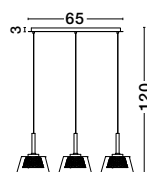

Boccale

1300301303
Chrome Aluminium
Clear Glass
G9 3x33 Watt 230 Volt
IP20 Bulb Included
L: 65 W: 10 H: 120 cm