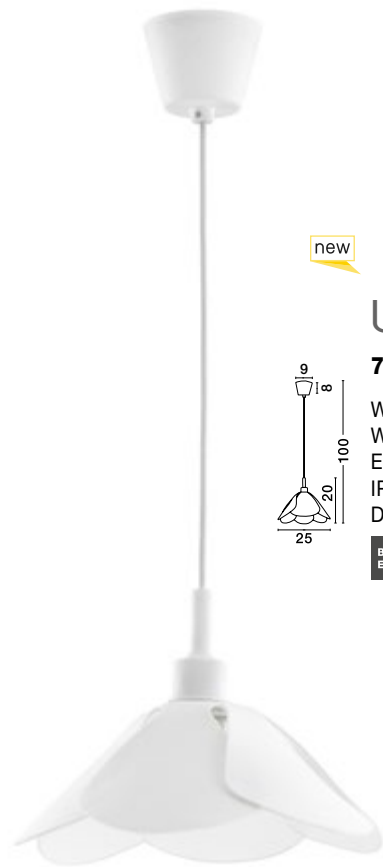

adjustable

These luminaires come with clips.

new

Udine

7204603

White Silicon
White Fabric Wire
E27 1x60 Watt 230 Volt
IP20 Bulb Excluded
D: 25 H1: 20 H2: 100 cm