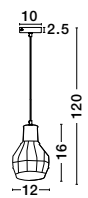

Baro

7605162
Matt Black Metal
Black & White Fabric Wire
E27 1x40 Watt 230 Volt
IP20 Bulb Excluded
D: 12 H: 16 H2: 120 cm

see
also
7605161
on page: 406