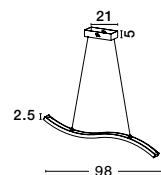

These luminaires come with high quality glass crystals.