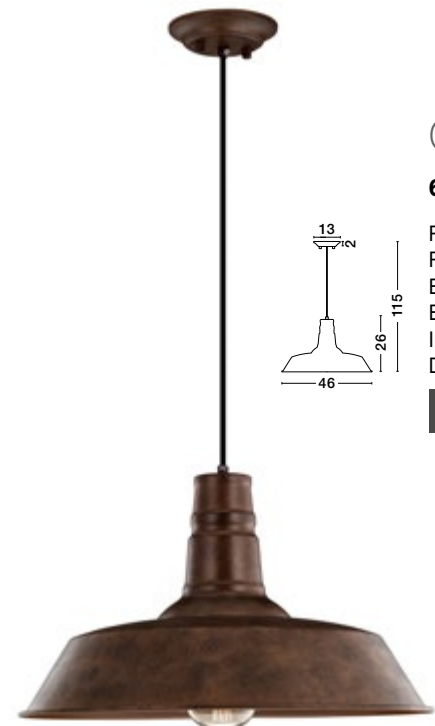

Osteria

620201

Rust Steel Outside
Rust Inside
Black Fabric Wire
E27 1x60 Watt 230 Volt
IP20 Bulb Excluded
D: 46 H1: 26 H2: 115 cm