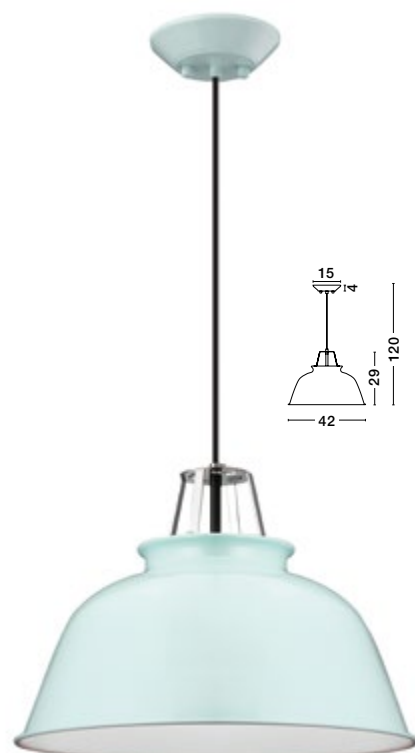

Fiducia

544003

Light Blue Steel Outside
Matt White Inside
Black Fabric Wire
E27 1x60 Watt 230 Volt
IP20 Bulb Excluded
D: 42 H1: 29 H2: 120 cm