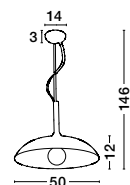

### Fiore

41478203

Shining Orange Outside  
Matt White Inside  
Aluminium & Wood  
E27 1x60 Watt 230 Volt  
IP20 Bulb Excluded  
D: 45 H: 12 H<sub>2</sub>: 146 cm