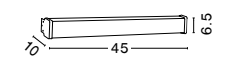

Calsio

41429402

Opal Glass
Chrome Aluminium
E14 3x40 Watt 230 Volt
IP44 Bulb Excluded
L: 45 W: 10 H: 6.5

GL 414294021