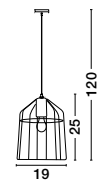

Peppino

7605178

Matt Black Metal
Black & White Fabric Wire
E27 1x60 Watt 230 Volt
IP20 Bulb Excluded
D: 19 H1: 25 H2: 120 cm