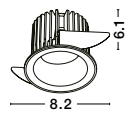

Gema

62008

Black Aluminium
Cree COB 250mA 10 Watt
800 Lm 3000K
CRI 90 Beam Angle 38°
D: 8.2 H: 6.1 cm
Cut Out: 7.5 cm