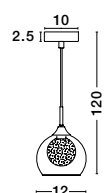

GL 16003064011

new