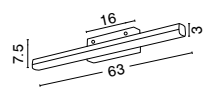

Vanese

787006

Chrome Aluminium & Acrylic
LED 18 Watt 230 Volt
1922Lm 3000K IP44
L: 63 W1: 3 W2: 7.5 H: 7.5 cm