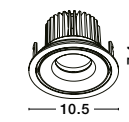

Gio

620015

Black Aluminium
Cree COB 250mA 10 Watt
800lm 3000K
CRI 90 Beam Angle 38°
D: 10.5 H: 7.4 cm
Cut Out: 9.6 cm

64001

Philips Driver
20 Watt 0.5 A 40 V 230 V