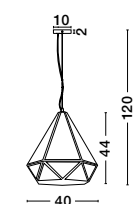

Flavio

7142801

Antique Metal Brass
Clear Glass
E27 1x60 Watt 230 Volt
IP20 Bulb Excluded
D: 40 H1: 44 H2: 120 cm