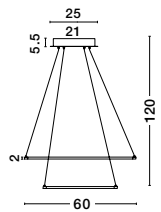

### Dea

**17222002**

Matt White Aluminium & Acrylic  
Adjustable  
LED 75 Watt 230 Volt  
4500Lm 3000K IP20  
D: 60 H: 120 cm

also  
you  
can  
do

**new**  
**Aria**  
**17222004**  
 Chrome Aluminium & Acrylic  
 Adjustable  
 LED 135 Watt 230 Volt  
 8100Lm 3000K IP20  
 D: 80 H: 120 cm