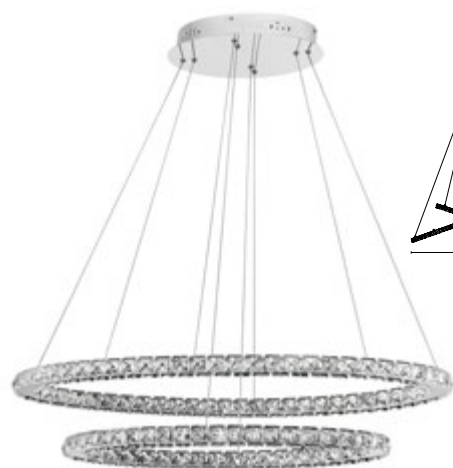

### Celine

7403001

Chrome Aluminium & Crystal Adjustable  
LED 40 Watt 230 Volt  
2400Lm 3000K IP20  
L:64 W:44 H: 120 cm

also  
you  
can  
do

new

### Celine

7403002

Chrome Aluminium & Crystal Adjustable  
LED 52 Watt 230 Volt  
3120Lm 3000K IP20  
L:85 W:42 H: 120 cm

also  
you  
can  
do

These luminaires come with high quality K9 glass crystals.

Rocia