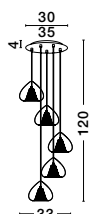

Flam

1600200508

Chrome Aluminium
Clear Glass & Rose Gold Frame
G9 5x33 Watt 230 Volt
IP20 Bulb Included
D: 33 H: 120 cm