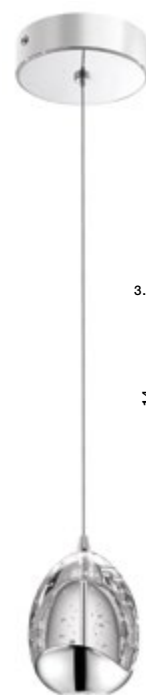

Bollicine
1300302301
Chrome Aluminium
Crystal & Clear Glass
LED 6 Watt 230 Volt
312Lm 3000K IP20
D: 12 H: 134 cm

LED WARM WHITE A+++ DRIVER INCL.