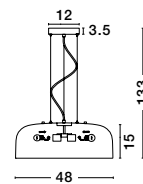

Perleto

526803

Matt Black Steel Outside
Matt White Steel Inside
Black Fabric Wire
E27 3x60 Watt 230 Volt
IP20 Bulb Excluded
D: 48 H1: 15 H2: 133 cm