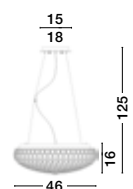

Kelly

6999002

Chrome Aluminium
Crystal K9
G9 7x40 Watt 230 Volt
IP20 Bulb Included
D: 46 H1: 16 H2: 125 cm