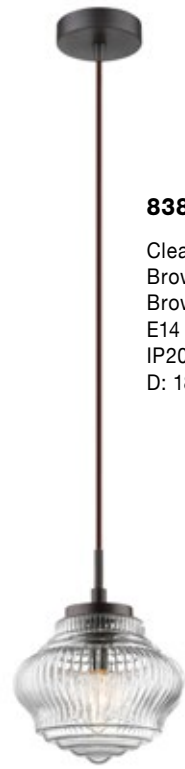

838182

Clear Glass
Brown Metal Base
Brown Fabric Wire
E14 1x40 Watt 230 Volt
IP20 Bulb Excluded
D: 18 H: 120 cm