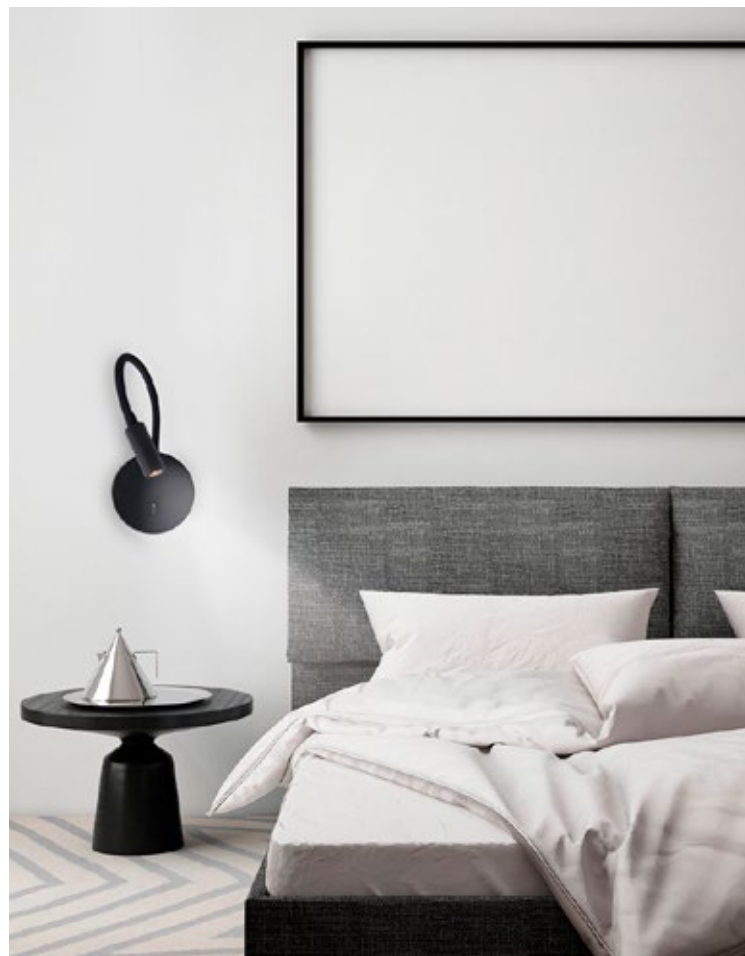

**8126582**

Black Aluminium  
LED Samsung 3 Watt  
190Lm 3000K IP20  
L: 22.3 W:26.7 H: 4.8 cm

**8140321**

White Aluminium  
LED Samsung 3 Watt  
190Lm 3000K IP20  
L: 10 W:3.1 H: 44 cm

**8140322**

Black Aluminium  
LED Samsung 3 Watt  
190Lm 3000K IP20  
L: 10 W:3.1 H: 44 cm