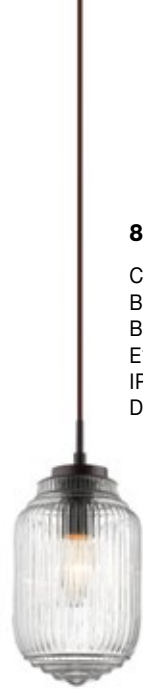

**82148748**

Stainless Steel Gold  
Black Fabric Wire  
E27 1x40 Watt 230 Volt  
IP20 Bulb Excluded  
D: 48 H: 180 cm

**838184**

Clear Glass  
Brown Metal Base  
Brown Fabric Wire  
E14 1x40 Watt 230 Volt  
IP20 Bulb Excluded  
D: 12 H: 120 cm