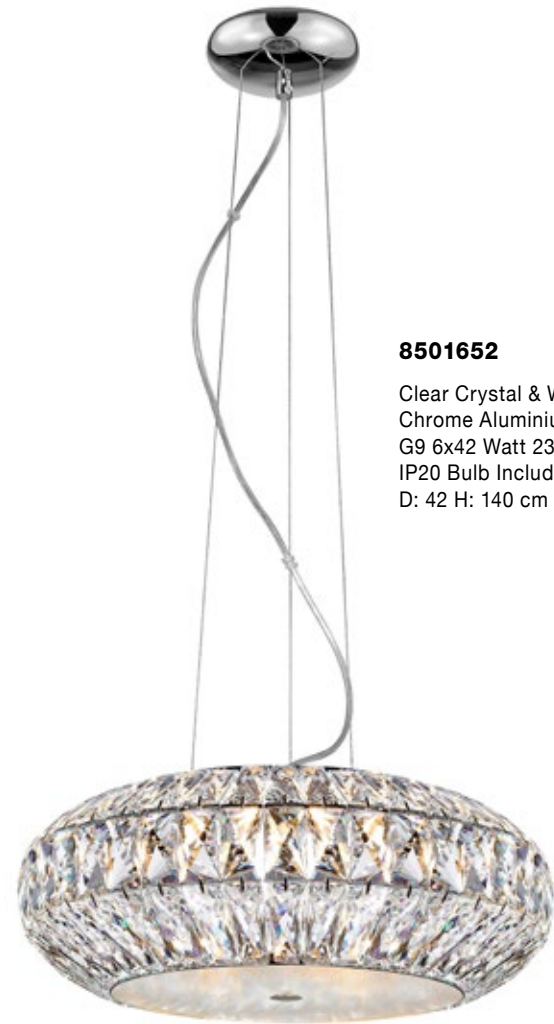

# CRYSTAL LUMINAIRES

---

**8501651**

Clear Crystal & White Glass  
G9 6x42 Watt 230 Volt  
IP20 Bulb Included  
D: 42 H: 19 cm

**8501652**

Clear Crystal & White Glass  
Chrome Aluminium  
G9 6x42 Watt 230 Volt  
IP20 Bulb Included  
D: 42 H: 140 cm

**8538106**

Clear Crystal & Chrome  
Aluminium  
G9 5x33 Watt 230 Volt  
IP20 Bulb Excluded  
D: 48 H: 14 cm

**8538105**

Clear Crystal & Chrome  
Aluminium  
G9 5x33 Watt 230 Volt  
IP20 Bulb Excluded  
D: 41 H: 140 cm

**8538104**

Clear Crystal & Chrome  
Aluminium  
G9 5x33 Watt 230 Volt  
IP20 Bulb Excluded  
L: 77 W: 11 H: 140 cm

**8538102**

Clear Crystal & Chrome  
Aluminium  
G9 1x33 Watt 230 Volt  
IP20 Bulb Excluded  
D: 14 W:12 H: 13 cm