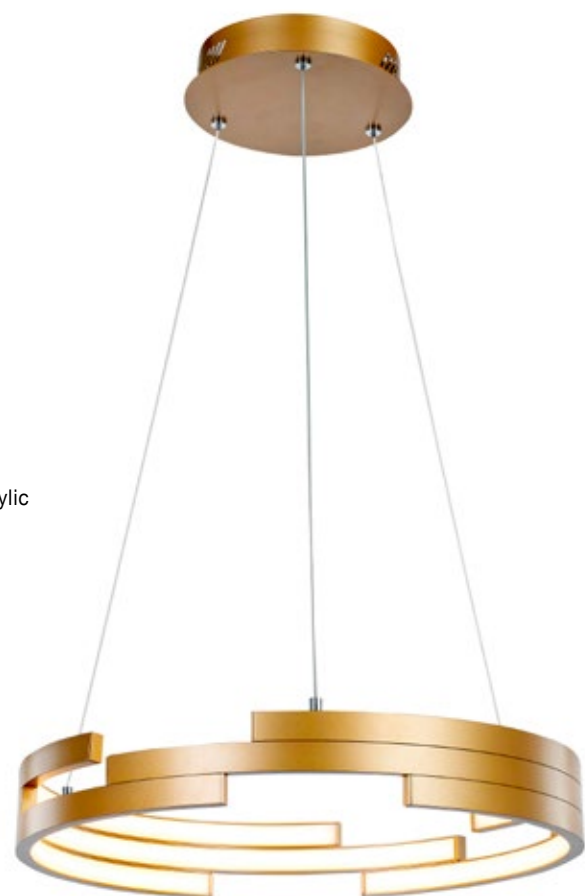

NOVA LUCE

Light Up Your Life

---

NEW PRODUCTS

---

**1600309702**

White Aluminium & Acrylic  
LED 80 Watt 230 Volt  
3210Lm 3000K IP20  
D: 45 H: 150 cm

**1600309701**

Brush Gold Aluminium & Acrylic  
LED 80 Watt 230 Volt  
3210Lm 3000K IP20  
D: 45 H: 150 cm

**1701101003**

White Aluminium & Acrylic  
LED 40 Watt 230 Volt  
3017Lm 3000K IP20  
D: 51 H: 20 cm

**1701101001**