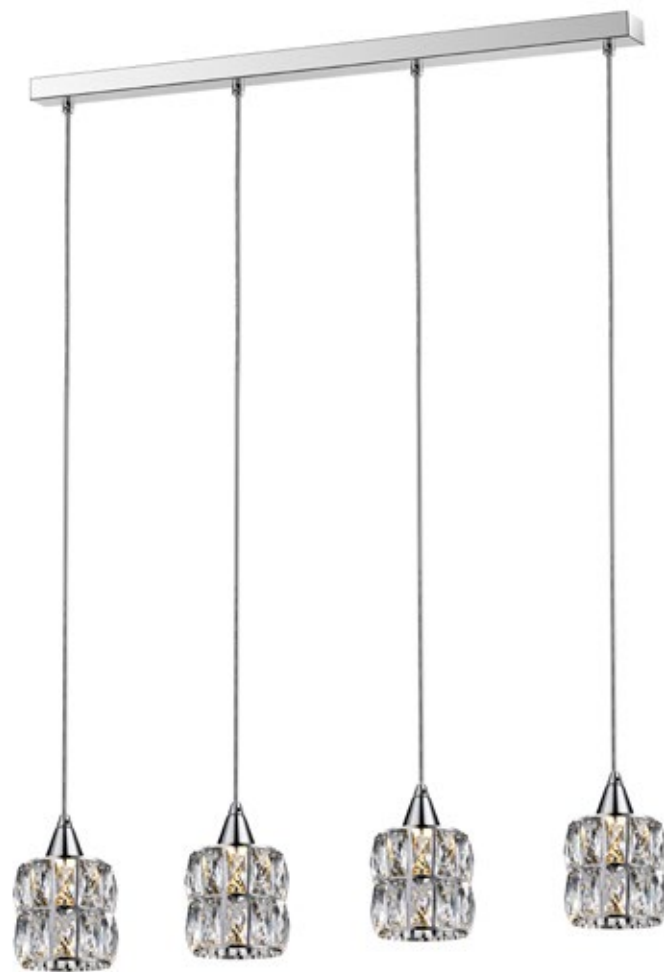

8538104

Clear Crystal & Chrome
Aluminium
G9 5x33 Watt 230 Volt
IP20 Bulb Excluded
L: 77 W: 11 H: 140 cm

8538102

Clear Crystal & Chrome
Aluminium
G9 1x33 Watt 230 Volt
IP20 Bulb Excluded
D: 14 W:12 H: 13 cm