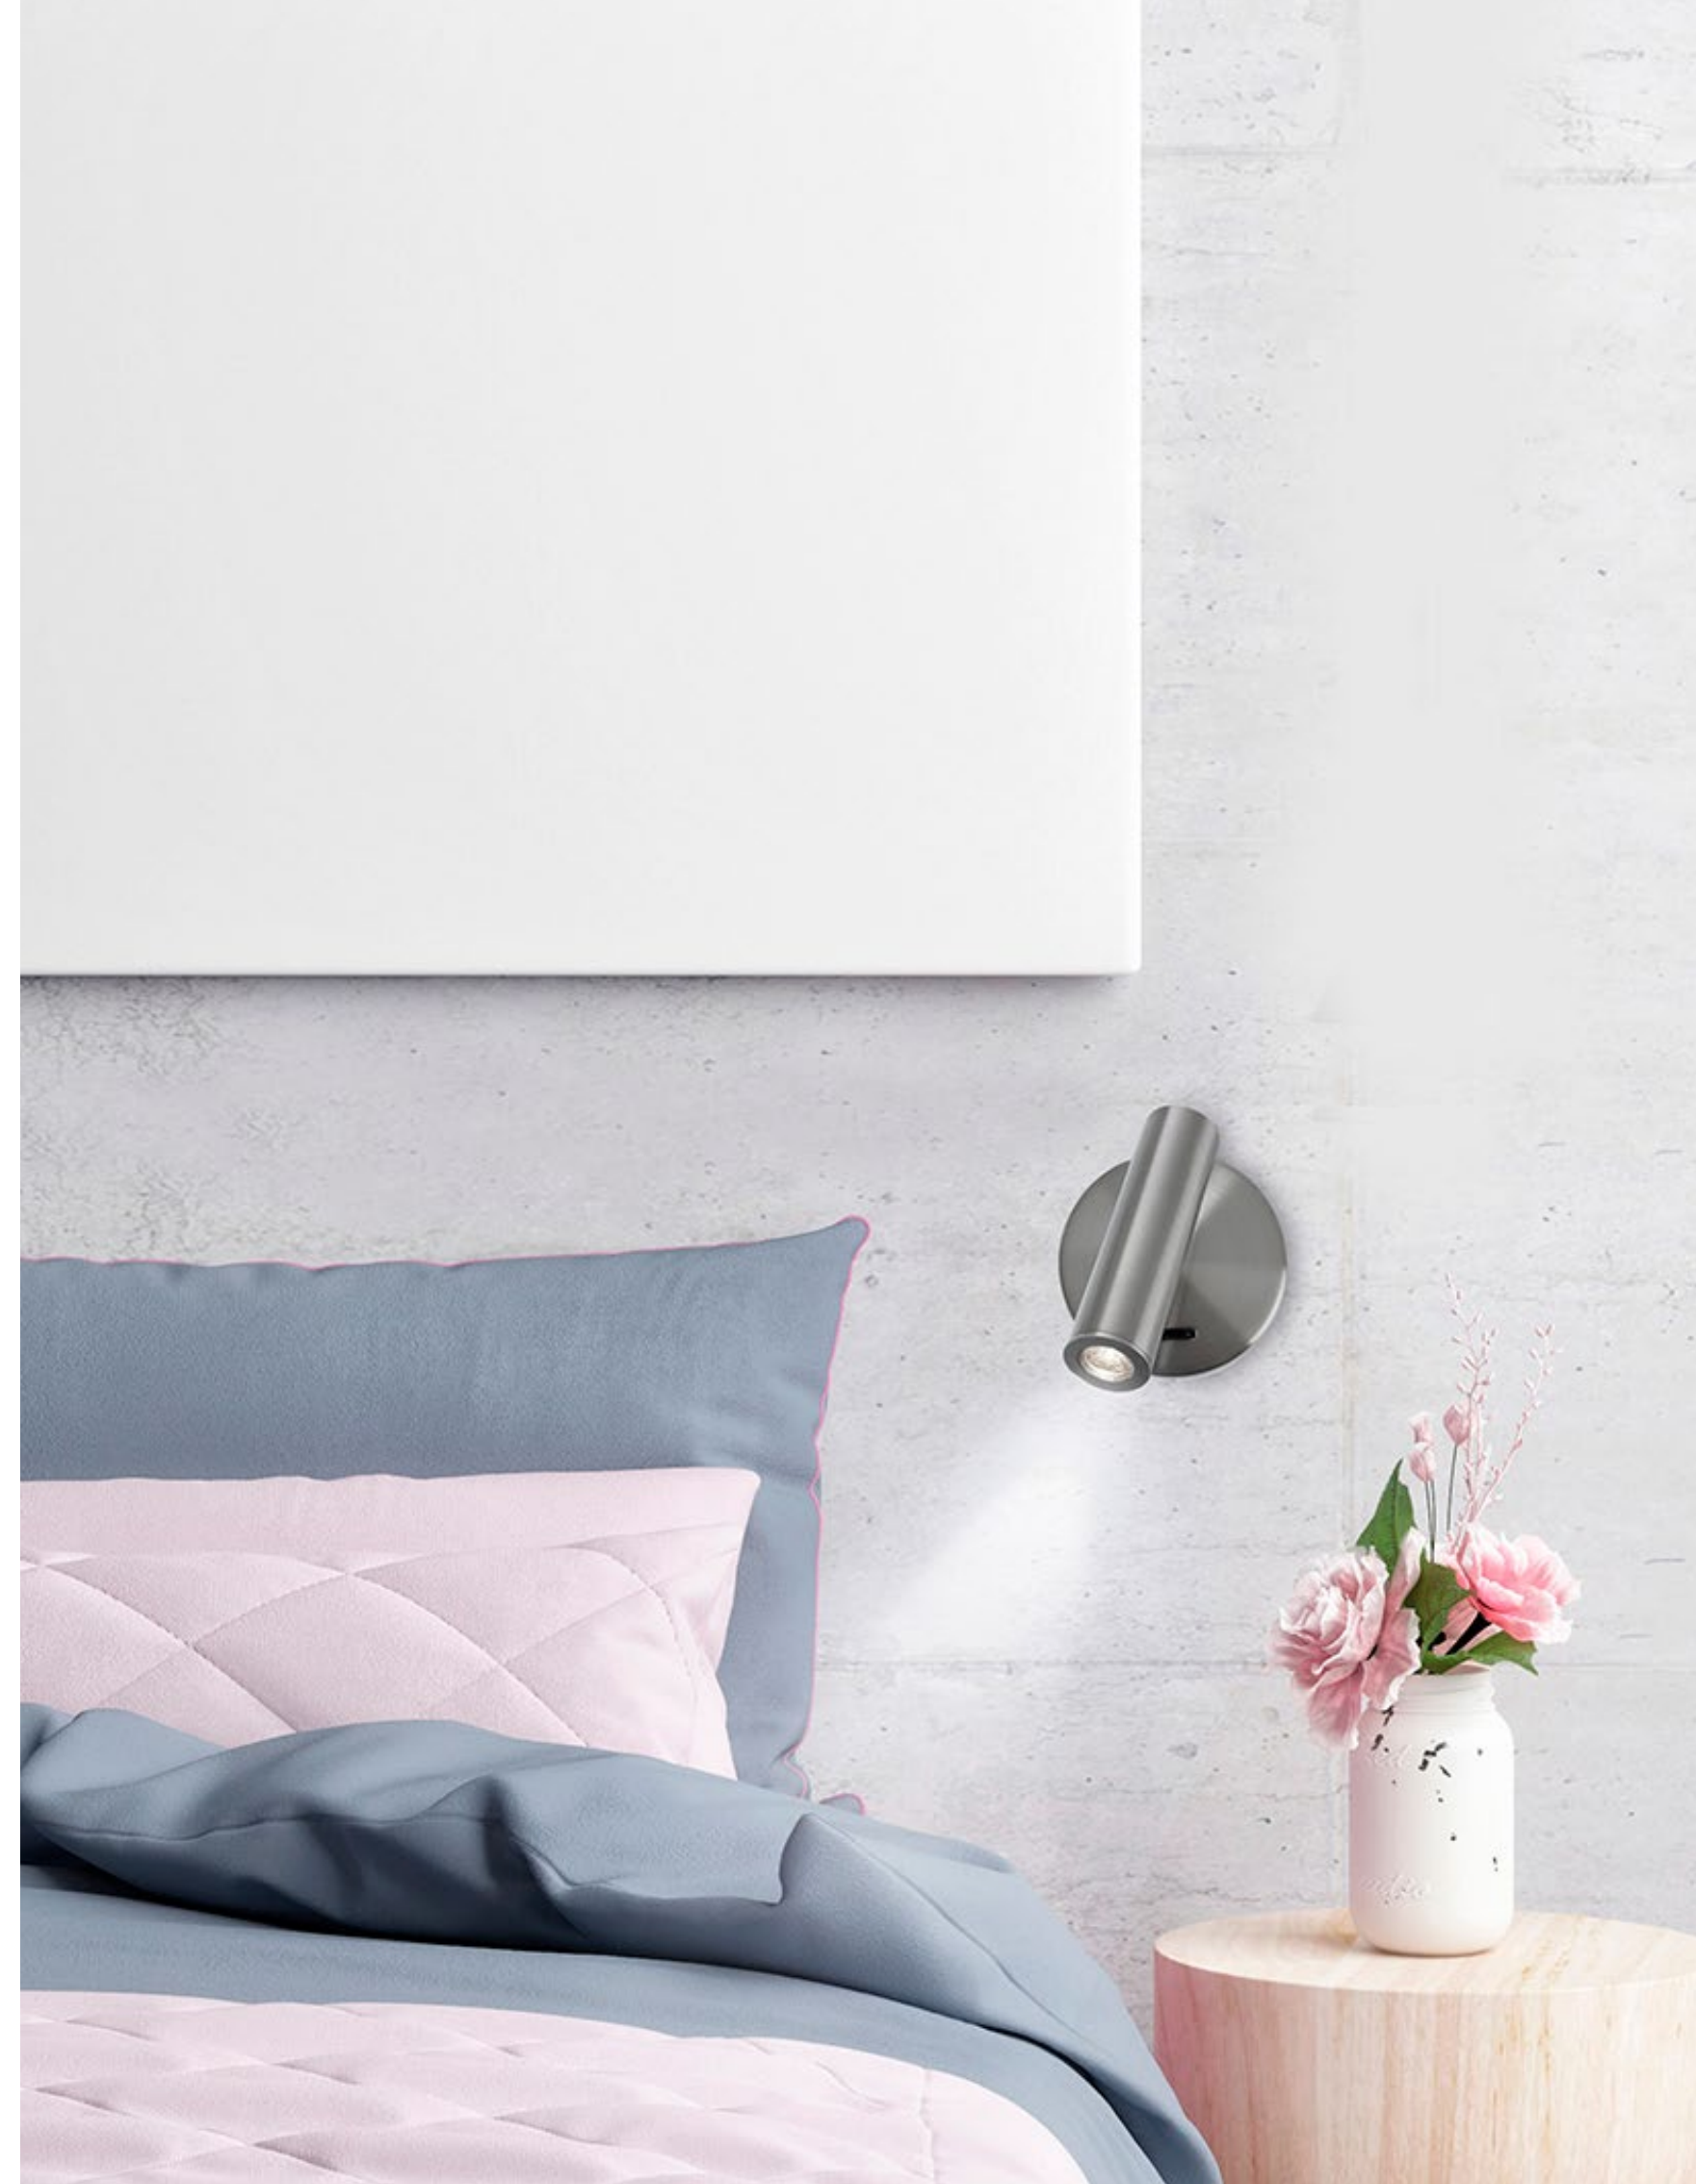

8140521

Black Aluminium & Acrylic
LED Samsung 3 Watt
190Lm 3000K IP20
L: 11 W: 9 H: 12 cm

8140522

Chrome Aluminium
LED Samsung 3 Watt
190Lm 3000K IP20
L: 11 W: 9 H: 12 cm

8128201

Chrome Aluminium
LED Samsung 3 Watt
190Lm 3000K IP20
L: 8 W: 8 H: 31 cm

8128202

White Aluminium
LED Samsung 3 Watt
190Lm 3000K IP20
L: 8 W: 8 H: 31 cm