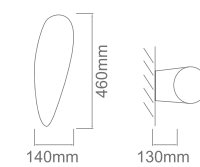

Corno

Description: Glass/Opal Matt

Bulb: E27 1x75W 230V

Bulb Excluded