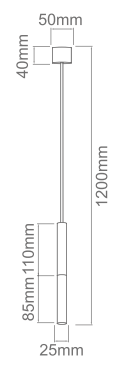

Slimi Nero S / Rose Gold

Description: Aluminum/Black/Rose Gold
Bulb: Max 1xG9 3,5W LED 230V
Bulb Excluded
Recommended Lighting Spurce: G9 Capsule