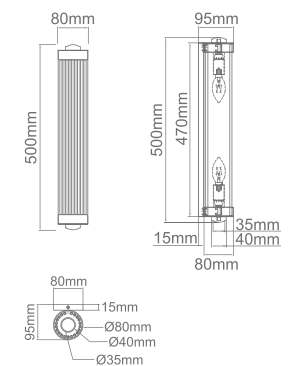

Fiatto Parette Old Gold

Description: Metal/Gold Glass
Bulb: 2xE14 Max 12W LED 230V
Bulb Excluded

Fiatto Parette Chromo

Description: Metal/Chrome Glass
Bulb: 2xE14 Max 12W LED 230V
Bulb Excluded