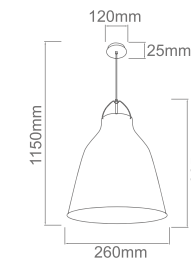

Elmo Tavolo Nero

Description: Metal/White/Chrome
Bulb: Max 1xE27 8W LED 230V
Bulb Excluded

Elmo Tavolo Bianco

Description: Metal/Pearl White/Chrome
Bulb: Max 1xE27 8W E27 LED 230V
Bulb Excluded

Fresco S Bianco