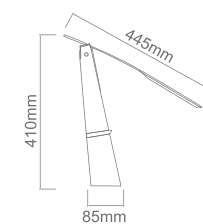

Libro Nero

Description: Metal-Chrome/Black
Bulb: 7W LED 2800K-4000K Dimmer Switch 230V
Lighting source included