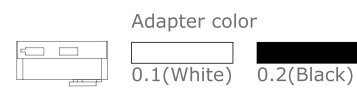

Rullo Bianco Track

Description: Aluminum/White
Plastic Adapter
Bulb: Max 1xGU10 8W LED 230V
Bulb Excluded