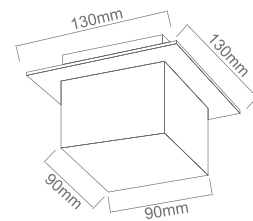

Rocco

Description: Metal/Chrome
Glass/Transparent Crystal
Bulb: 1xG9 Max 8W LED 230V
Bulb Excluded