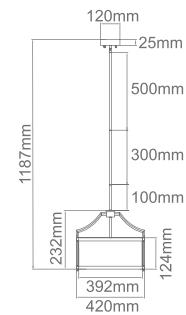

Stanza Cromo S

Description: Metal/Chrome
Shade: Fabric/Crème White
Glass/Frosted White
Bulb: 3xE27 Max 15W LED 230V
Bulb Excluded