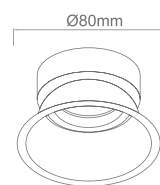

Wymiary montażowe: Ø 50mm
gl. 55mm

Caps

Description: Acryl/Frosted White
Lighting Source: 5W LED 230V 3000°K
Integrated LED Sources

Wymiary montażowe: Ø 50mm
gl. 55mm

Bola

Description: Acryl/Frosted White
Lighting Source: 5W LED 230V 3000°K
Integrated LED Sources