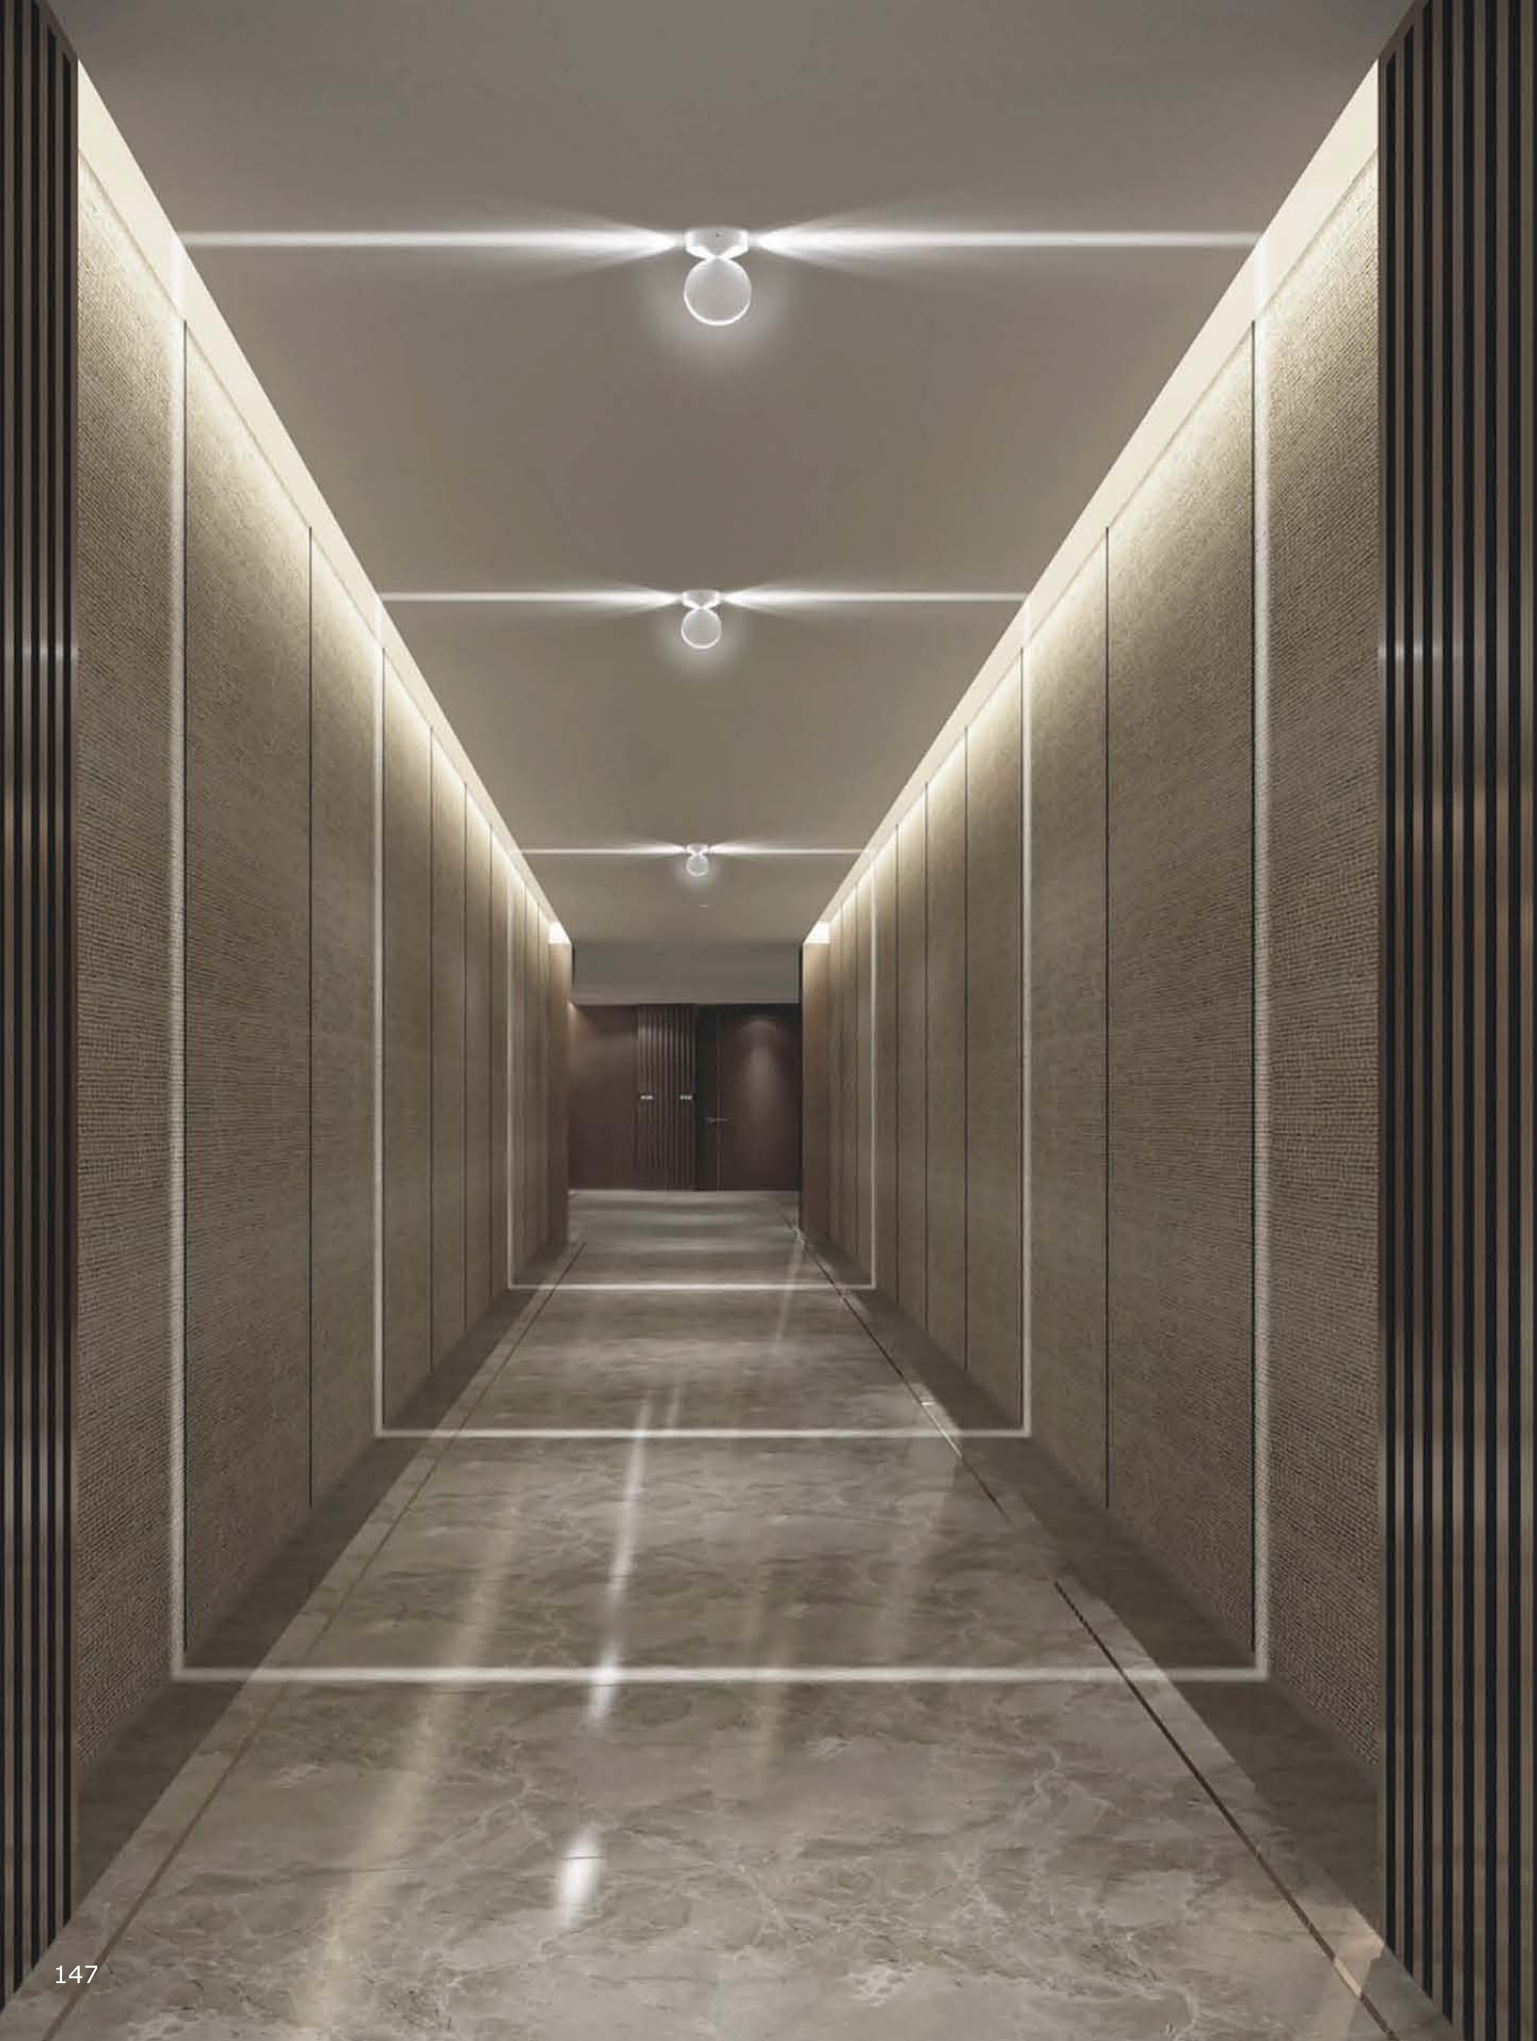

Bulb Included

Bastone 970

Description: Metal /Brushed Aluminum
Glass/ Frosted Glass

Bulb: MaxT5 1x21W 230V 3000°K

Bulb Included

Modo

Description: Aluminum/White
Bulb: 1x7W 3000K 230V
Integrated LED Sources

Ante Bianco 30