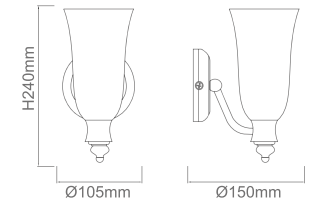

Como IP 44

Description: Stainless/Chrome
Glass/Opal White

Bulb: 1xG9 Max 7W 230V
Bulb Excluded