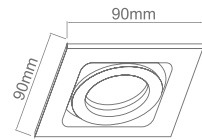

Wymiary montażowe: Ø 80x80mm
gl. 65mm

Robo I

Description: Aluminum/Brushed Aluminum
Bulb: 1xGu10 Max 8W LED 230V
Bulb Excluded