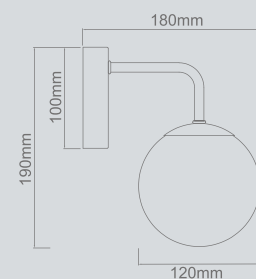

Bao Parette Gold IP 44

Description: Metal/Gold
Glass/Glossy White Glass

Bulb: 1xG9 Max 8W LED 230V

Bulb Excluded

Bao Parette Cromo IP 44

Description: Metal/chrome
Glass/Glossy White Glass

Bulb: 1xG9 Max 8W LED 230V

Bulb Excluded