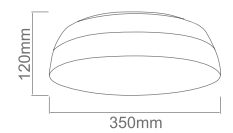

Rutto Parette

Description: Metal/White
Bulb: Max Gu10 8W LED 230V
Bulb Excluded

Ladra 40

Description: Metal/Chrome
Acryl/White
Bulb: 1x18W LED 3000K 230V
Bulb Excluded

Putto

Description: Glass/Opal white
Metal/Satin nickel
Bulb: 2xE27 Max 40W 230V
Bulb Excluded