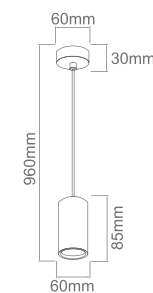

Kika S 85

Description: Aluminum/Black Chrome
Bulb: 1xGU10 Max 8W LED 230V
Bulb Excluded