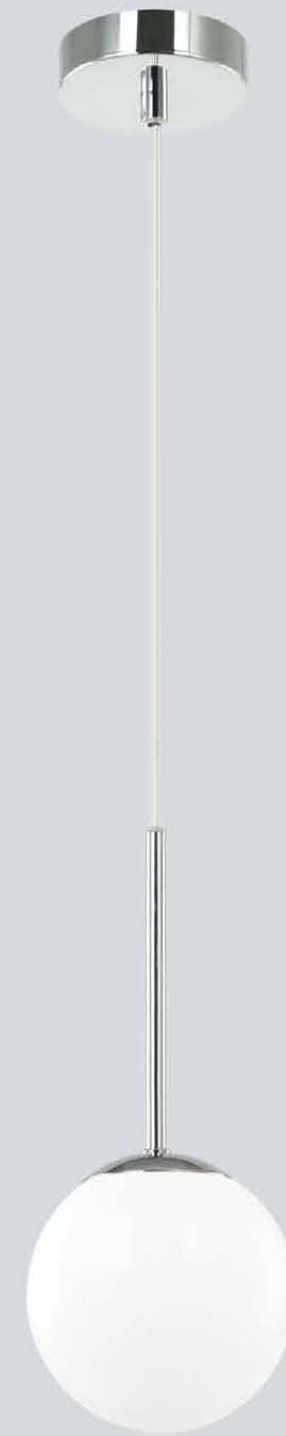

Bao I Cromo IP44

Description: Metal/Chrome
Glass/Glossy White Glass

Bulb: 1xG9 Max 8W LED 230V

Bulb Excluded