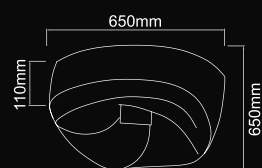

Nube M

Description: Chrom/AcrylWhite
Bulb: 60W LED 230V 3000'K
Integrated LED Sources