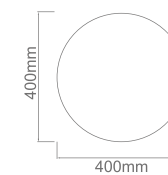

Palla 40

Description: Metal /Chrome
Glass /Opal White
Bulb: 1xE27 Max 12W LED 230V
Bulb Excluded