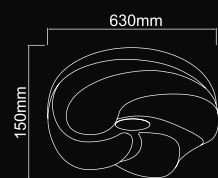

Description: Acryl/White
Bulb: 4x21W LED 3000K 230V
Integrated LED Sources

Piattino Mega

Description: Metal/Chrome
Acryl /White
Bulb: 10xE27 Max 12W LED 230V
Bulb Excluded

Punto M

Description: Iron/Chrome
Acryl/White
Bulb: 60W LED 3000'K 230V
Integrated LED Sources