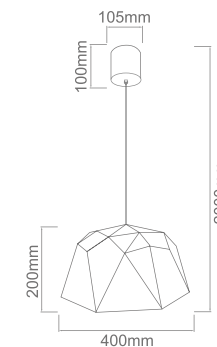

Iseo Bianco S

Description: Resin/Sandy White
Bulb: 1xE27 Max 18W LED 230V
Bulb Excluded