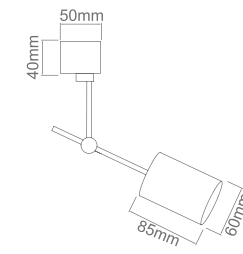

Stick Nero

Description: Aluminum/Black Matt
Bulb: 1xGU10 Max 8W LED 230V
Bulb Excluded