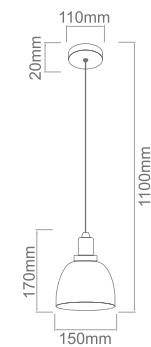

Ambra

Description: Metal/Gold
Glass/Fume

Bulb: 1xE27 Max 8W LED 230V
Bulb Excluded