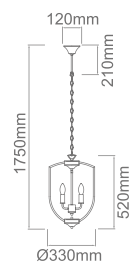

Ganza

Description: Metal/Chrome
Bulb: 4xE14 Max 8W LED 230V
Bulb Excluded