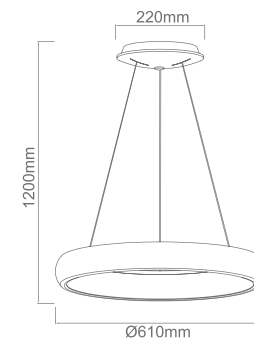

Rotto Bianco S 4000 K

Description: Aluminum/White
Acryl/White
Bulb: 50W LED 230V 4000'k
Integrated LED Sources