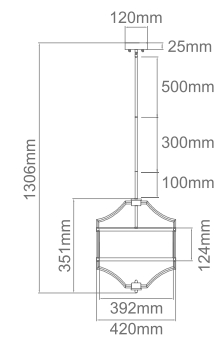

Stesso Old Gold S

Description: Metal/Satin Gold
Shade: Fabric/Crème White
Bulb: 4xE27 Max 15W LED 230V
Bulb Excluded