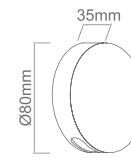

Orsa

Description: Aluminum/Chrome
Lighting Source: 3W LED 300K 12V
Integrated LED Sources