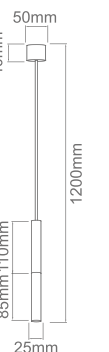

Slimi Bianco S / Gold

Description: Aluminum/White/Gold
Bulb: Max 1xG9 3,5W LED 230V
Bulb Excluded
Recommended Lighting Spurce: G9 Capsule