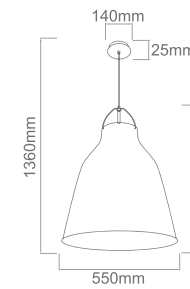

Elmo Tavolo Nero

Description: Metal/White/Chrome
Bulb: Max 1xE27 8W LED 230V
Bulb Excluded

Elmo Tavolo Bianco

Description: Metal/Pearl White/Chrome
Bulb: Max 1xE27 8W E27 LED 230V
Bulb Excluded

Fresco S Bianco