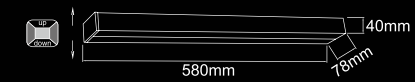

Arco 40PL

Description: Metal/Chrome
Glass/Frosted White
Bulb: 1x18W LED 3000K 230V
Integrated LED Sources

Nebbia 14W

Description: Metal/Chrom
Plastic/White Gloss
Bulb: Max T5 1x14W 230V 3000'K
Bulb Included