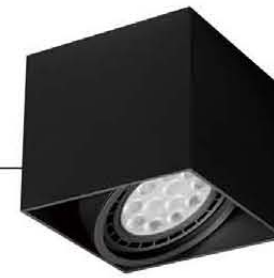

Cardi I Nero

Description: Aluminum/Matt Black
Bulb : 1xES111xMax 16W LED 230V OR
1xGU10 Max 8W LED 230V
Bulb Excluded
Ufo Excluded