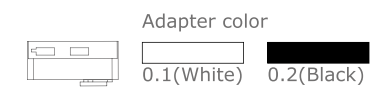

Rullo Bianco Track

Description: Aluminum/White
Plastic Adapter
Bulb: Max 1xGU10 8W LED 230V
Bulb Excluded