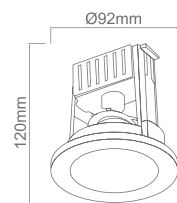

Wymiary montażowe: Ø 75mm
gt. 125mm

Scudo

Description: Iron/Chrome Glass
Frosted White
Bulb: 1xGu10 Max 8W LED 230V
Bulb Excluded