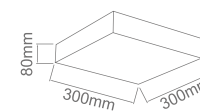

Arco 30PL

Description: Metal/Chrome
Glass/Frosted White
Bulb: 1x18W LED 3000K 230V
Integrated LED Sources