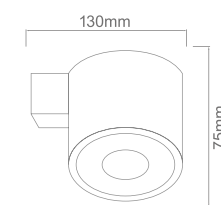

Rutto Parette

Description: Metal/White
Bulb: Max Gu10 8W LED 230V
Bulb Excluded