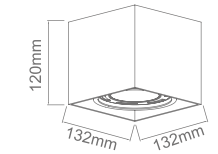

Cardi I Bianco

Description: Aluminum/Matt White
Bulb : 1xES111xMax 16W LED 230V OR
1xGU10 Max 8W LED 230V
Bulb Excluded
Ufo Excluded