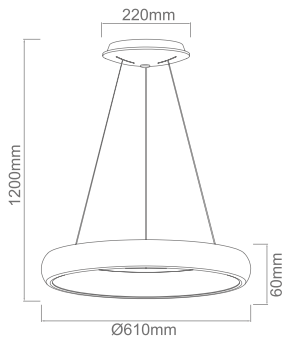

Rotto Grey S 3000 K

Description: Iron/gray
Acryl/White
Bulb: 50W LED 230V 3000'k
Integrated LED Sources

Rotto Grey S 4000 K

Description: Iron/gray
Acryl/White
Bulb: 50W LED 230V 4000'k
Integrated LED Sources

Rotto Bianco S 3000 K

Description: Aluminum/White
Acryl/White
Bulb: 50W LED 230V 3000'k
Integrated LED Sources

Rotto Bianco S 4000 K

Description: Aluminum/White
Acryl/White
Bulb: 50W LED 230V 4000'k
Integrated LED Sources