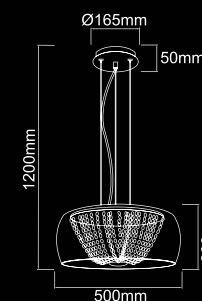

Lexus 500 PL Claro

Description: Metal/Chrome
 Glass/Transparent
 Crystal/Transparent
 Bulb: 10xG4 Max 20W 230V
 Bulb Included

Lexus 400 S Claro

Description: Metal/Chrome
 Glass/Transparent
 Cristal/Transparent
 Bulb: 8xG4 Max 20W 230V
 Bulb Included