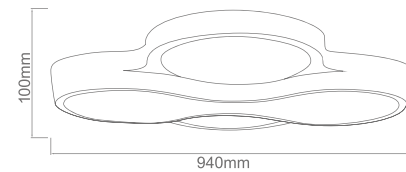

Description: Acryl/White
Bulb: 4x21W LED 3000K 230V
Integrated LED Sources

Piattino Mega

Description: Metal/Chrome
Acryl /White
Bulb: 10xE27 Max 12W LED 230V
Bulb Excluded

Punto M

Description: Iron/Chrome
Acryl/White
Bulb: 60W LED 3000'K 230V
Integrated LED Sources