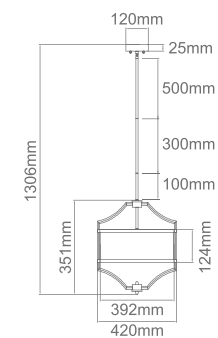

Stesso Cromo S

Description: Metal/Chrome
Shade: Fabric/Crème White
Bulb: 4xE27 Max 15W LED 230V
Bulb Excluded