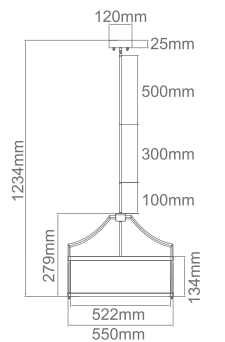

Stanza Cromo M

Description: Metal/Chrome
Shade: Fabric/Crème White
Glass/Frosted White
Bulb: 4xE27 Max 15W LED 230V
Bulb Excluded