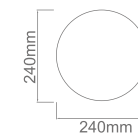

Vig 75PL

Description: Metal/White
Acryl/White
Bulb: LED 80W 3000K 230V
Integrated LED Sources

Iseo Bianco S

Description: Resin/Sandy White
 Bulb: 1xE27 Max 18W LED 230V
 Bulb Excluded

Iseo Bianco M

Description: Resin/Sandy White
 Bulb: 1xE27 Max 18W LED 230V
 Bulb Excluded