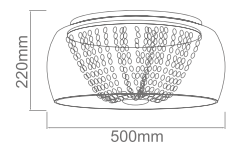

Lexus 500 PL Claro

Description: Metal/Chrome
Glass/Transparent
Crystal/Transparent
Bulb: 10xG4 Max 20W 230V
Bulb Included