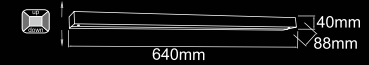

Bastone 230

Description: Metal /Brushed Aluminum
Glass/ Frosted Glass

Bulb: Max R7S-150W 230V

Bulb Included

Bastone 640

Description: Metal /Brushed Aluminum
Glass/ Frosted Glass

Bulb: Max T5 1x14W 230V 3000°K

Bulb Included

Bastone 970

Description: Metal /Brushed Aluminum
Glass/ Frosted Glass

Bulb: MaxT5 1x21W 230V 3000°K

Bulb Included