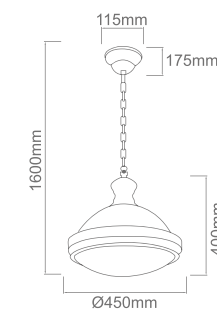

Lente

Description: Metal/Bronze
Glass/Ribbed Frost
Bulb: 1xE27 Max 20W LED 230V
Bulb Excluded