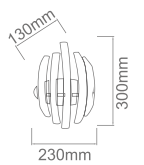

Corto Parette Nero

Description: Metal/Chrom
Glass/Transparent Cristal
Bulb: Max G9 2x40W 230V
Bulb Included