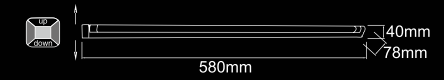

Marea 21W

Description: Metal/Chrom

Plastic/White Gloss

Bulb: Max T5 1x21W 230V 3000'K

Bulb Included