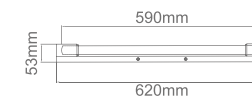

Primo 620 IP44

Description: Metal/Chrome
Bulb Glass/Opal White

Bulb: 1xT8 9W LED 3000K 230V
Bulb Included