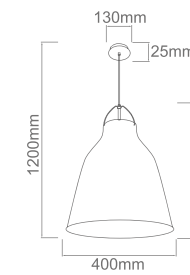

Elmo Tavolo Nero

Description: Metal/White/Chrome
Bulb: Max 1xE27 8W LED 230V
Bulb Excluded

Elmo Tavolo Bianco

Description: Metal/Pearl White/Chrome
Bulb: Max 1xE27 8W E27 LED 230V
Bulb Excluded

Fresco S Bianco