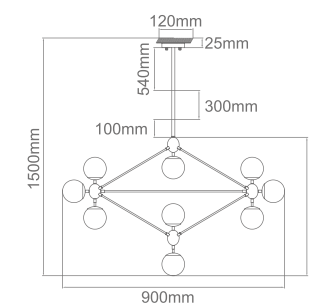

Description: Metal/Black
Glass/Fume

Bulb: 1xE27 Max 8W LED 230V
Bulb Excluded

Bao Parette Nero Claro

Description: Metal/Black
Glass/Transparent

Bulb: 1xE27 Max 8W LED 230V
Bulb Excluded

Bao Gold

Description: Metal/Gold
Glass/Glossy White Glass
Bulb: 10xE27 Max 8W LED 230V
Bulb Excluded