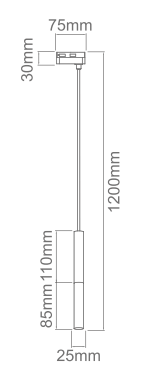

Slim S Bianco Track/Gold

Description: Aluminum/White/Gold
Plastic Adaptere

Bulb: Max 1xG9 3,5W LED 230V

Bulb Excluded

Recommended Lighting Spource: G9 Capsule