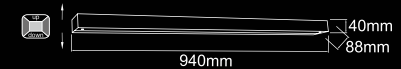

Bulb Included

Bastone 970

Description: Metal /Brushed Aluminum
Glass/ Frosted Glass

Bulb: MaxT5 1x21W 230V 3000°K

Bulb Included

Modo

Description: Aluminum/White
Bulb: 1x7W 3000K 230V
Integrated LED Sources

Ante Bianco 30