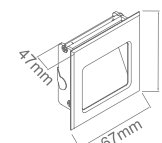

Arsa

Description: Aluminum/White Matt
Bulb: 1x1W LED 3000K 230V
Integrated LED Sources
* Driver and mounting box are included