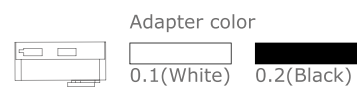

Mone Nero Track

Description: Aluminum/Black
Plastic Adapter

Bulb : 1x7W LED 3000K 230V
Integrated LED Sources

Mone Bianco Track

Description: Aluminum/White
Plastic Adapter

Bulb : 1x7W LED 3000K 230V
Integrated LED Sources