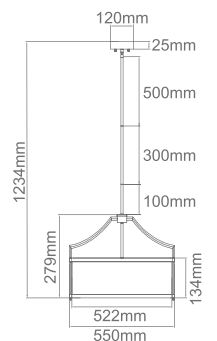

Casa Cromo Parette

Description: Metal/Chrome
 shade: Fabric/Creme White
 Bulb: 2xE14 Max 12W LED 230V
 Bulb Excluded

Stanza Old Gold S

Description: Metal/Satin Gold
 Shade: Fabric/Crème White
 Glass/Frosted White
 Bulb: 3xE27 Max 15W LED 230V
 Bulb Excluded