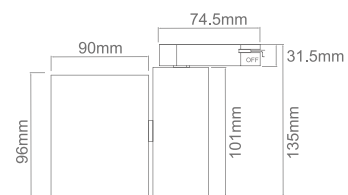

Rullo Bianco Track

Description: Aluminum/White
Plastic Adapter
Bulb: Max 1xGU10 8W LED 230V
Bulb Excluded