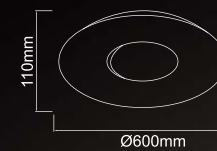

Vig 60PL

Description: Metal/White
Acryl/White
Bulb: LED 44W 3000K 230V
Integrated LED Sources