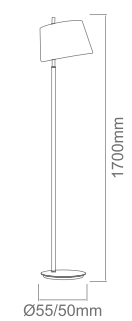

Zitto Terra

Description: Metal/Grey Matt

Shade: Fabric/Grey

Bulb: Max 1xE27 15W E27 LED 230V

Bulb Excluded