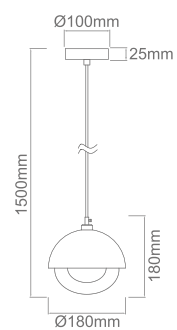

Viso Cromo

Description: Metal/Chrome
Glass/Transparent/Frosted White
Bulb: 1xG9 Max 8W LED 230V
Bulb Excluded

Viso Gold

Description: Metal/Gold
Glass/Graphite/Frosted White
Bulb: 1xG9 Max 8W LED 230V
Bulb Excluded