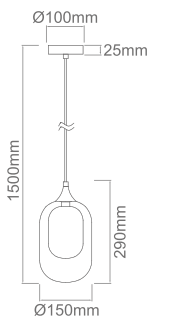

Ovo Rose Gold S

Description: Metal/Matt Black
Glass/Rose Gold/Frosted White
Bulb: 1xG9 Max 8W LED 230V
Bulb Excluded

Ovo Fume S

Description: Metal/Matt Black
Glass/Fume/Frosted White
Bulb: 1xG9 Max 8W LED 230V
Bulb Excluded

Ovo Rose Gold M

Description: Metal/Matt Black
Glass/Rose Gold/Frosted White
Bulb: 1xG9 Max 8W LED 230V
Bulb Excluded

Ovo Fume M

Description: Metal/Matt Black
Glass/Fume/Frosted White
Bulb: 1xG9 Max 8W LED 230V
Bulb Excluded