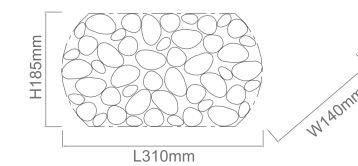

Carera Gold Parette
Description: Metal/Gold
Bulb: 1xG9 LED Max 7W 230V 3000K
Bulb Included

Carera Cromo Parette
Description: Metal/Chrome
Bulb: 1xG9 LED Max 7W 230V 3000K
Bulb Included

Carera Bianco Parette
Description: Metal/White Glossy Metal
Bulb: 1xG9 LED Max 7W 230V 3000K
Bulb Included