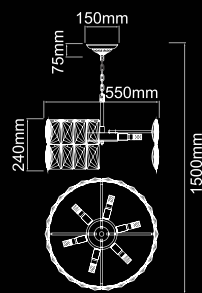

Description: Stainless/Chrome
Glass/Opal White

Bulb: 1xG9 Max 7W 230V
Bulb Excluded

Gardo IP44

Description: Stainless/Chrome
Glass/Opal White

Bulb: 1xG9 Max 7W 230V
Bulb Excluded

Intero Gold S

Description: Metal/Gold
Transparent Crystal
Bulb: 6xE14 Max 12W LED 230V
Bulb Excluded