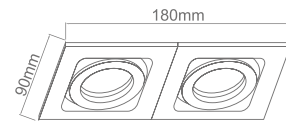

Wymiary montażowe: Ø 165x80mm
gl. 65mm

Robo II

Description: Aluminum/Brushed Aluminum
Bulb: 2xGu10 Max 8W LED 230V
Bulb Excluded