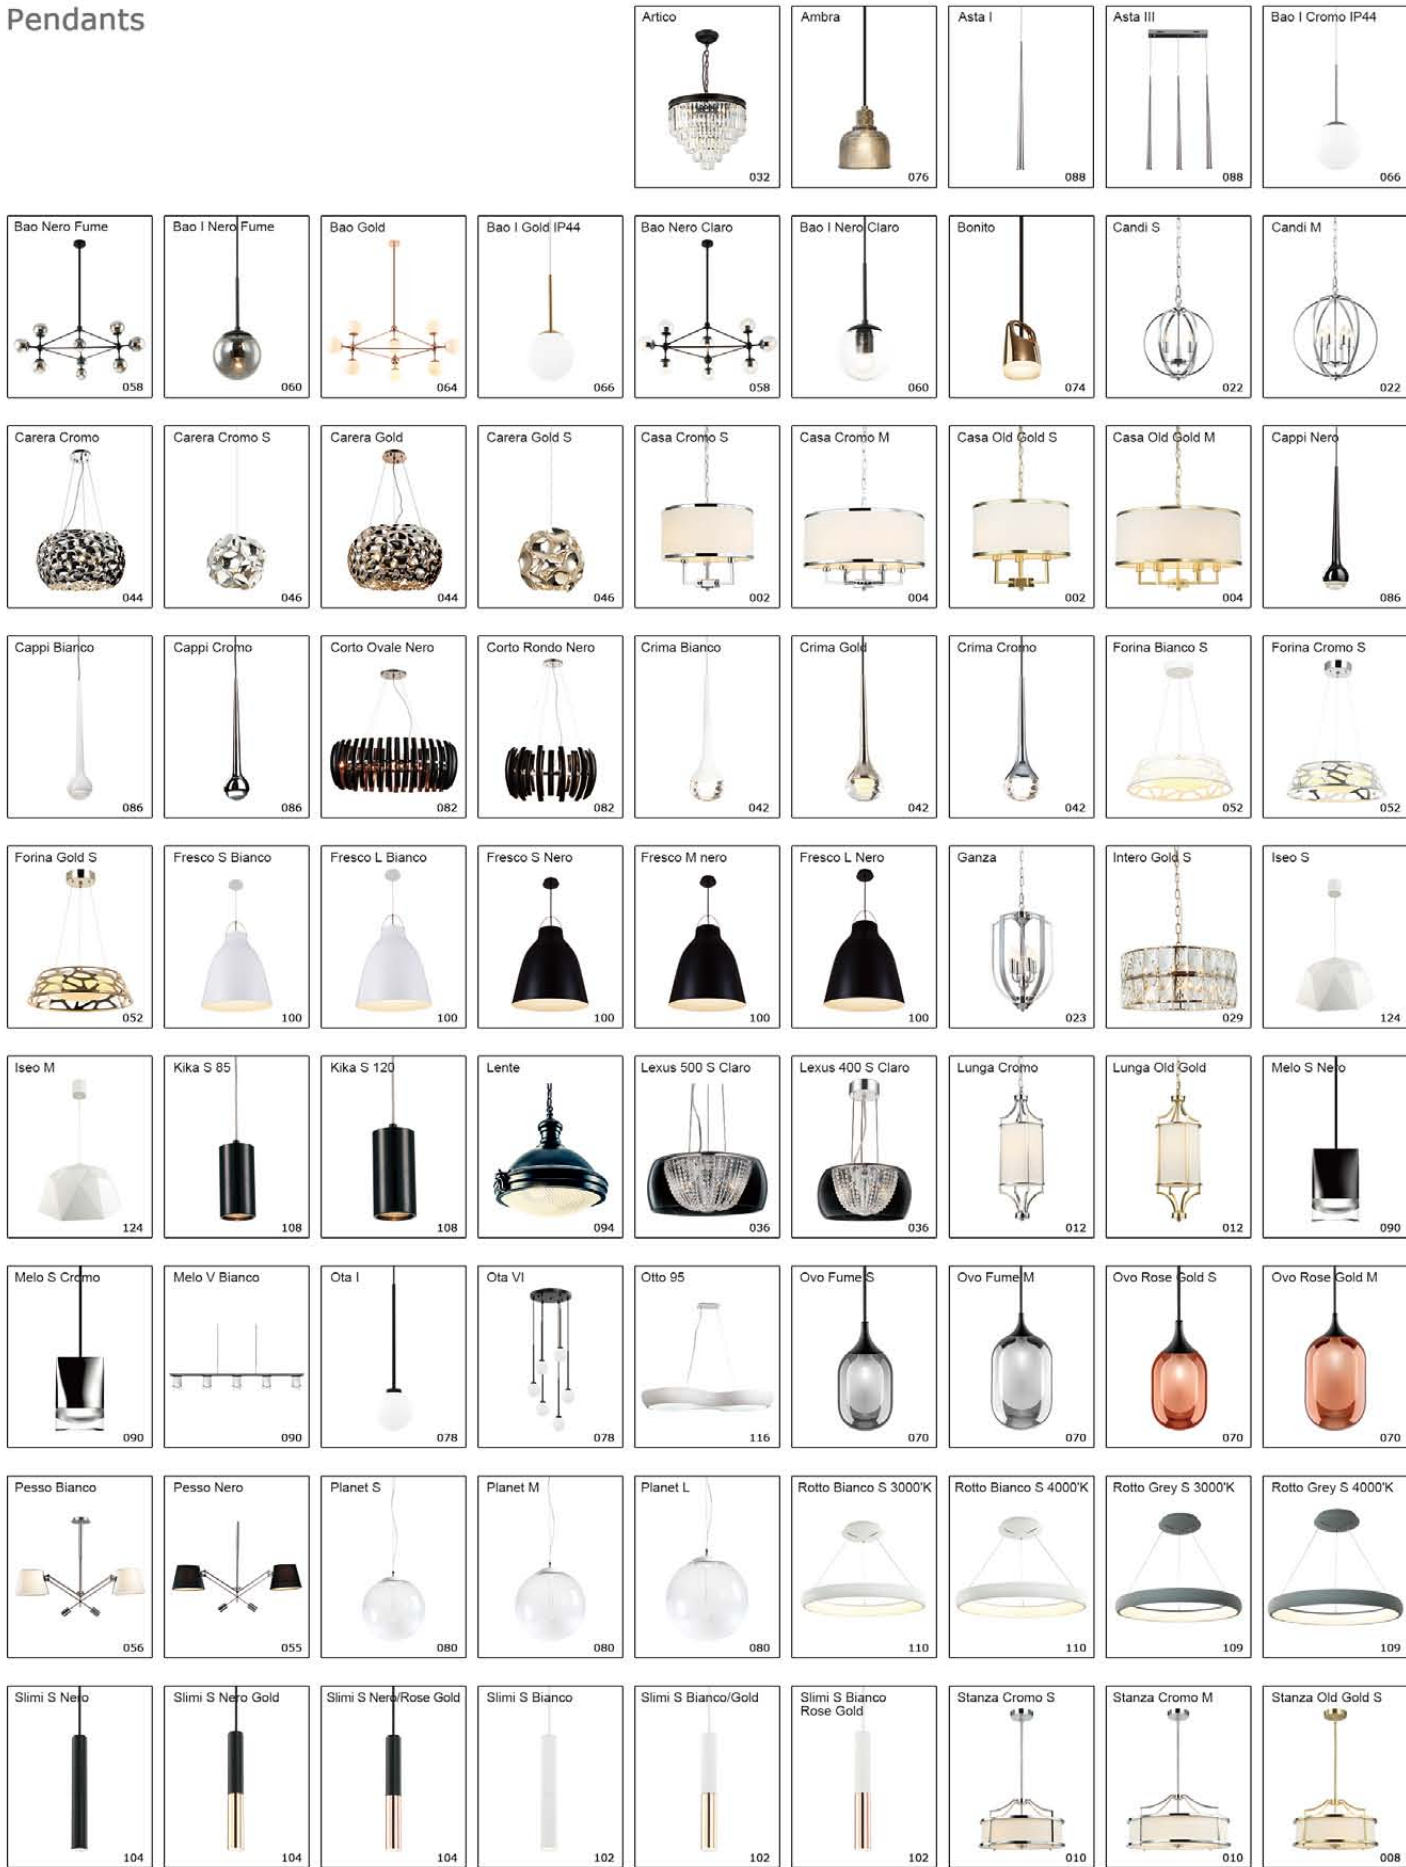

INDEX

Pendants