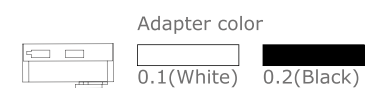

Cardi Nero Mobile Track

Description: Aluminum/Matt Black
Plastic Adapter

Bulb: 1xES111xMax 16W LED 230V OR
1xGU10 Max 8W LED 230V

Bulb Excluded
Ufo Excluded