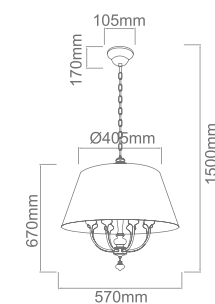

Tomba Grande S

Description: Metal/Resin/Black
Shade/Black
Bulb: 6xE14 Max 8W LED 230V
Bulb Excluded