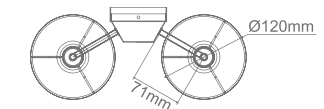

Casa Cromo Parette

Description: Metal/Chrome
shade: Fabric/Creme White
Bulb: 2xE14 Max 12W LED 230V
Bulb Excluded