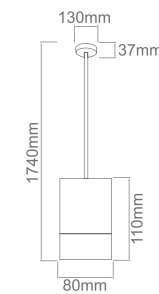

Melo V Bianco

Description: Aluminum/Peral White Plastic/Black
Bulb: 5x9,5W LED 3000K 230V
Integrated LED Sources

Melo S Nero

Description: Aluminum/Black
Bulb: 1x 9,5W LED 3000K 230V
Integrated LED Sources

Melo S Cromo

Description: Aluminum/Chrome
Bulb: 1x 9,5W LED 3000K 230V
Integrated LED Sources