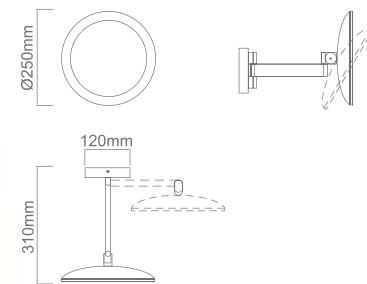

Rutto Parette

Description: Metal/White
Bulb: Max Gu10 8W LED 230V
Bulb Excluded

Ladra 40

Description: Metal/Chrome
Acryl/White
Bulb: 1x18W LED 3000K 230V
Bulb Excluded

Putto

Description: Glass/Opal white
Metal/Satin nickel
Bulb: 2xE27 Max 40W 230V
Bulb Excluded