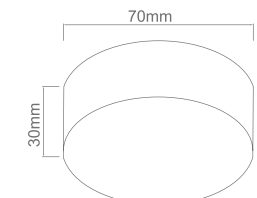

Wymiary montażowe: Ø 50mm
gl. 55mm

Bola

Description: Acryl/Frosted White
Lighting Source: 5W LED 230V 3000°K
Integrated LED Sources