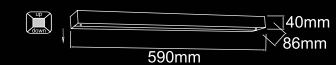

Primo 900 IP44

Description: Metal/Chrome
Bulb Glass/Opal White

Bulb: 1xT8 14W LED 3000K 230V
Bulb Included

ARCO 665

Description: Stainless Steel/Chrom
Glass/Frosted Gloss

Bulb: Max T5 1x14W 230V 3000°K
Bulb Included