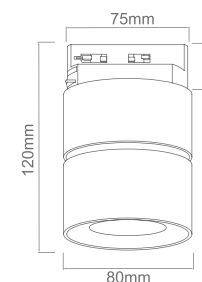

Mone Bianco Track

Description: Aluminum/White
Plastic Adapter

Bulb : 1x7W LED 3000K 230V
Integrated LED Sources