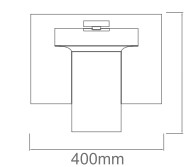

Melo S Cromo

Description: Aluminum/Chrome
 Bulb: 1x 9,5W LED 3000K 230V
 Integrated LED Sources

Melo Bianco Parette

Description: Metal/Chrom/White pearl

Glass/ Frosted

Bulb: 9,5W LED 3000K 230V

Integrated LED Sources