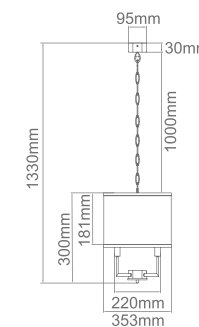

Casa Old Gold S

Description: Metal/Satin Gold
Shade: Fabric/Crème White
Bulb: 3xE14 Max 12W LED 230V
Bulb Excluded