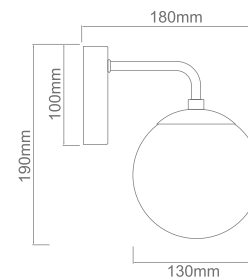

Bao I Nero Fume

Description: Metal/Black
Glass/Fume

Bulb: 1xE27 Max 8W LED 230V
Bulb Excluded

Bao I Nero Claro

Description: Metal/Black
Glass/Transparent

Bulb: 1xE27 Max 8W LED 230V
Bulb Excluded

Bao Parette Nero Fume