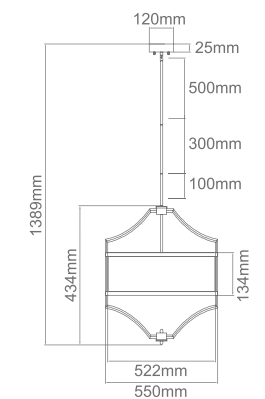

Stesso Cromo M

Description: Metal/Chrome
Shade: Fabric/Crème White
Bulb: 4xE27 Max 15W LED 230V
Bulb Excluded