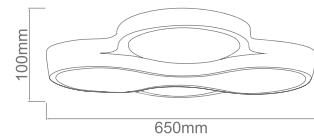

Puzzle Mini

Description: Acryl/White
Bulb: 4x14W LED 3000K 230V
Integrated LED Sources