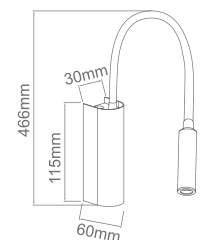

Nuto Bianco Gold

Description: Metal/Gold
Silicon/White
Bulb: 1x3W 3000'K
Integrated LED Sources