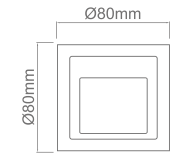

Wymiary montażowe: Ø 80x80mm
gl. 30mm

Scala I

Description: Aluminum/Chrome Glass
Frosted White
Bulb: 1xG4 Max 20W 12V
Bulb Excluded