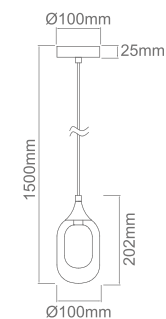

Ovo Rose Gold S

Description: Metal/Matt Black
Glass/Rose Gold/Frosted White
Bulb: 1xG9 Max 8W LED 230V
Bulb Excluded

Ovo Fume S

Description: Metal/Matt Black
Glass/Fume/Frosted White
Bulb: 1xG9 Max 8W LED 230V
Bulb Excluded

Ovo Rose Gold M

Description: Metal/Matt Black
Glass/Rose Gold/Frosted White
Bulb: 1xG9 Max 8W LED 230V
Bulb Excluded

Ovo Fume M

Description: Metal/Matt Black
Glass/Fume/Frosted White
Bulb: 1xG9 Max 8W LED 230V
Bulb Excluded