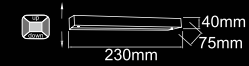

Bulb Included

Bastone 230

Description: Metal /Brushed Aluminum
Glass/ Frosted Glass

Bulb: Max R7S-150W 230V

Bulb Included

Bastone 640

Description: Metal /Brushed Aluminum
Glass/ Frosted Glass

Bulb: Max T5 1x14W 230V 3000°K