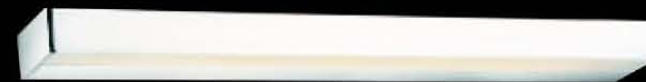

Nebbia 14W

Description: Metal/Chrom
Plastic/White Gloss
Bulb: Max T5 1x14W 230V 3000'K
Bulb Included

Nebbia 21W

Description: Metal/Chrom
Plastic/White Gloss
Bulb: Max T5 1x21W 230V 3000'K
Bulb Included

Nebbia 28W

Description: Metal/Chrom
Plastic/White Gloss
Bulb: Max T5 1x28W 230V 3000'K
Bulb Included