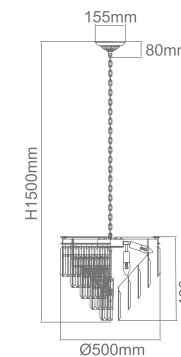

Artico

Description: Metal/Black/Gold
Transparent Crystal
Bulb: 4xE14 Max 8W LED 230V
Bulb Excluded