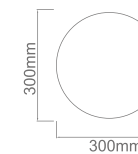

Palla 30

Description: Metal /Chrome
Glass /Opal White
Bulb: 1xE27 Max 12W LED 230V
Bulb Excluded