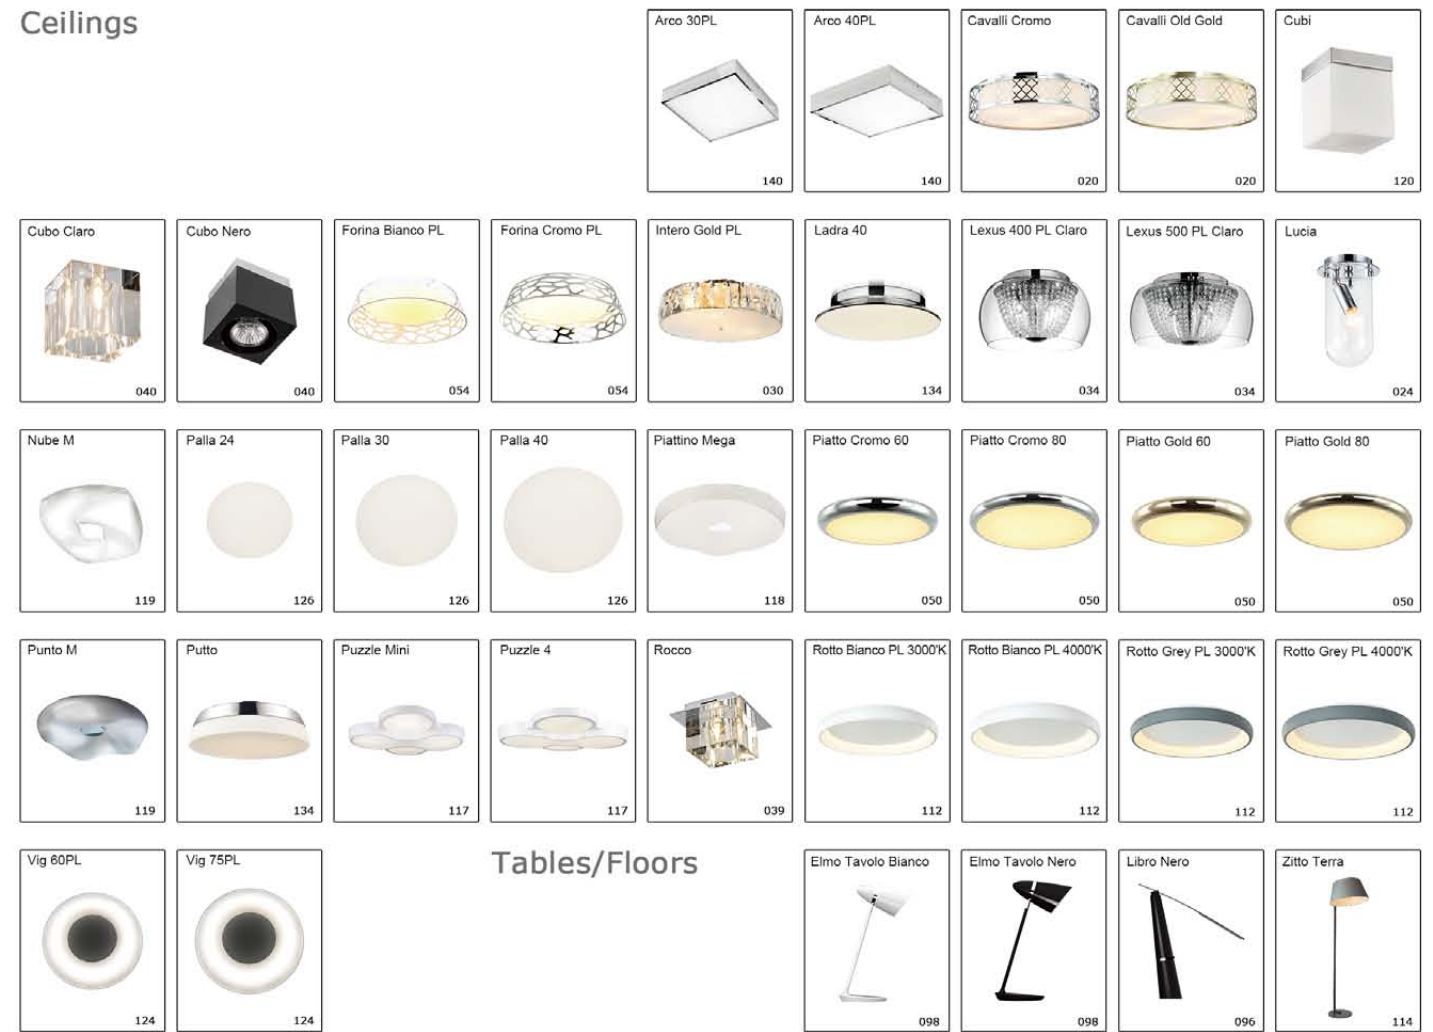

Walls

INDEX

Downlights

Tracks and accessories

Recesseds

Casa Cromo S

Description: Metal/Chrome
 Shade: Fabric/Crème White
 Bulb: 3xE14 Max 12W LED 230V
 Bulb Excluded

Casa Old Gold S