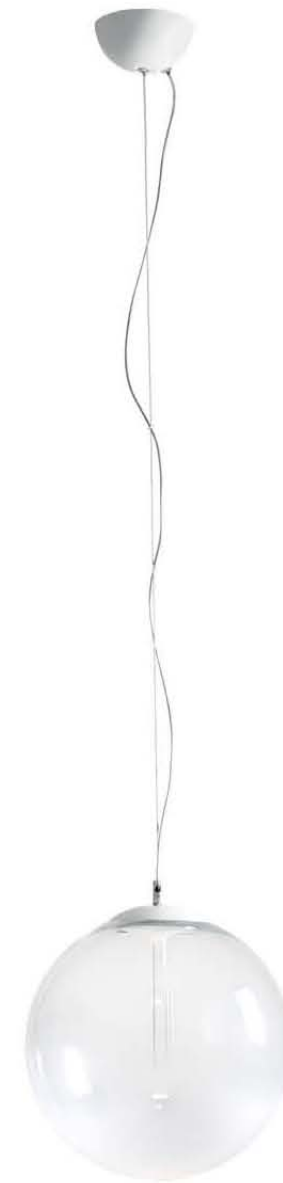

Planet S/M/L

Description: Metal/White
Glass/White/Transparent Gradient

Bulb: S: 7W LED 3000°K 230V
M/L: 9W LED 3000°K 230V

Integrated LED Sources