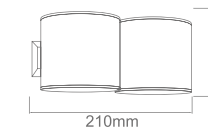

Corno

Description: Glass/Opal Matt

Bulb: E27 1x75W 230V

Bulb Excluded

Fato I

Description: Metal/Chrom
Glass/Opal Glass
Bulb: Max G9 1x40W 230V
Bulb Included

Fato II

Description: Metal/Chrom
Glass/Opal Glass
Bulb: Max G9 2x40W 230V
Bulb Included