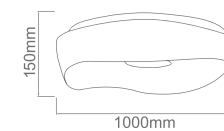

Description: Acryl/White
Bulb: 4x21W LED 3000K 230V
Integrated LED Sources

Piattino Mega

Description: Metal/Chrome
Acryl /White
Bulb: 10xE27 Max 12W LED 230V
Bulb Excluded

Punto M

Description: Iron/Chrome
Acryl/White
Bulb: 60W LED 3000'K 230V
Integrated LED Sources