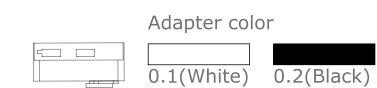

UFO NERO

Neo Nero Mobile Track

Descrizione: Aluminium /Matt Black
Plastic Adapter

Bulb: 1xES111xMax 16W LED 230V OR
1x GU10 Max 8W LED 230V

Bulb Excluded

Ufo Excluded

Cardi Bianco Mobile Track

Description: Aluminium/Matt White
Plastic Adapter