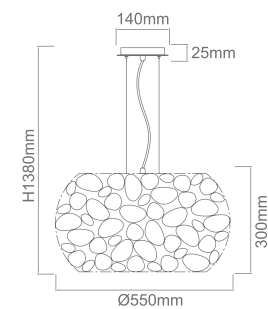

Carera Gold

Description: Metal/Gold

Bulb: 6xG9 LED Max 7W 230V 3000K

Bulb Included

Carera Cromo

Description: Metal/Chrome

Bulb: 6xG9 LED Max 7W 230V 3000K

Bulb Included