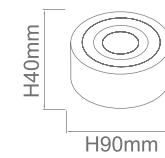

Rullo Bianco Mini IP44

Description: Aluminum/White
Bulb: 1x5W LED 3000K 230V
Integrated LED Sources

Rullo Nero Mini IP44

Description: Aluminum/Black
Bulb: 1x5W LED 3000K 230V
Integrated LED Sources