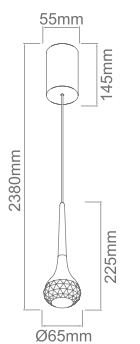

Crima Gold

Description: Aluminum/Gold
Glass: Transparent Crystal
Bulb: 1x6W LED 230V 3000K
Integrated LED Sources

Crima Bianco

Description: Aluminum/Shining White
Glass: Transparent Crystal
Bulb: 1x6W LED 230V 3000K
Integrated LED Sources

Crima Chromo

Description: Aluminum/Chrome
Glass: Transparent Crystal
Bulb: 1x6W LED 230V 3000K
Integrated LED Sources