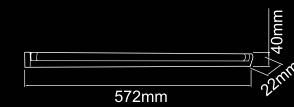

VSB Slim 1x14W 2700K

Description: White
Bulb: 1xT5 Max 14W 230V
Bulb Included