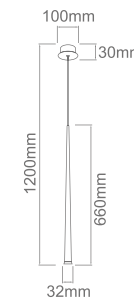

Asta I

Description: Metal/Chrome
Bulb: 1x3W LED 3000K 230V
Integrated LED Sources