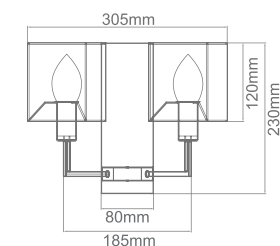

Casa Cromo Parette

Description: Metal/Chrome
shade: Fabric/Creme White
Bulb: 2xE14 Max 12W LED 230V
Bulb Excluded