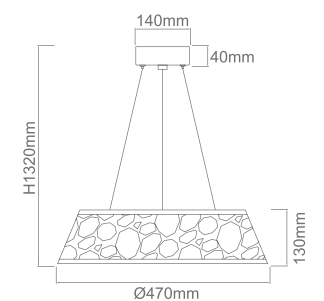

Forina Bianco S

Description: Metal/White
Acryl/White
Bulb: 24W LED 230V 3000K
Integrated LED Sources