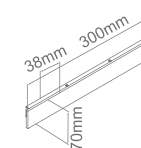

Bulb Included

Bastone 970

Description: Metal /Brushed Aluminum
Glass/ Frosted Glass

Bulb: MaxT5 1x21W 230V 3000°K

Bulb Included

Modo

Description: Aluminum/White
Bulb: 1x7W 3000K 230V
Integrated LED Sources

Ante Bianco 30