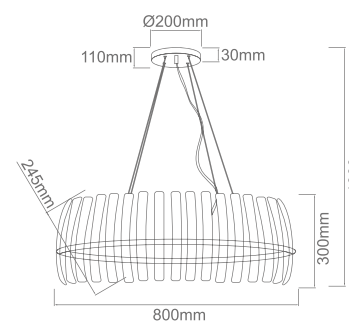

Integrated LED Sources

Corto ovale Nero

Description: Metal/Chrome
Glass/Black
Bulb: 8xG9 Max 40W 230V
Bulb Included

Corto rondo Nero

Description: Metal/Chrome
Glass/Black
Bulb: 9xG9 Max 40W 230V
Bulb Included