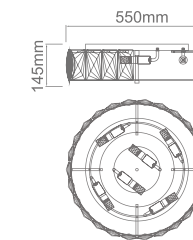

Description: Stainless/Chrome
Glass/Opal White

Bulb: 1xG9 Max 7W 230V
Bulb Excluded

Gardo IP44

Description: Stainless/Chrome
Glass/Opal White

Bulb: 1xG9 Max 7W 230V
Bulb Excluded

Intero Gold S

Description: Metal/Gold
Transparent Crystal
Bulb: 6xE14 Max 12W LED 230V
Bulb Excluded