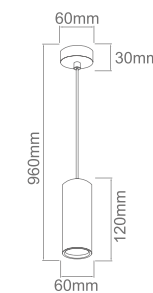

Kika S 120

Description: Aluminum/Black Chrome
Bulb: 1xGU10 Max 8W LED 230V
Bulb Excluded