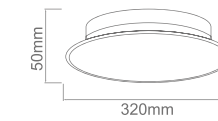

Rutto Parette

Description: Metal/White
Bulb: Max Gu10 8W LED 230V
Bulb Excluded

Ladra 40

Description: Metal/Chrome
Acryl/White
Bulb: 1x18W LED 3000K 230V
Bulb Excluded

Putto

Description: Glass/Opal white
Metal/Satin nickel
Bulb: 2xE27 Max 40W 230V
Bulb Excluded