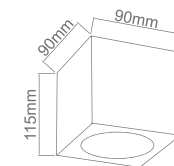

Cubo Nero

Description: Metal/Chrome
Glass/Black Gloss
Bulb: 1xGU10 max 8W LED 230V
Bulb Excluded