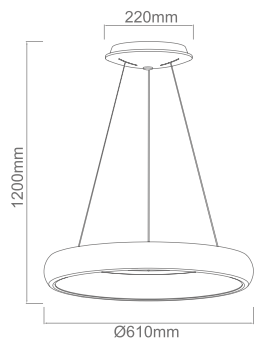

Rotto Grey S 3000 K

Description: Iron/gray
Acryl/White
Bulb: 50W LED 230V 3000'k
Integrated LED Sources

Rotto Grey S 4000 K

Description: Iron/gray
Acryl/White
Bulb: 50W LED 230V 4000'k
Integrated LED Sources