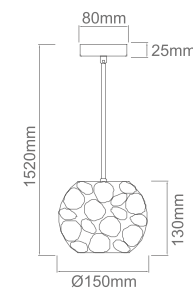

Carera Gold S

Description: Metal/Gold
Bulb: 1xG9 LED Max 7W 230V 3000K
Bulb Included

Carera Cromo S

Description: Metal/Chrome
Bulb: 1xG9 LED Max 7W 230V 3000K
Bulb Included