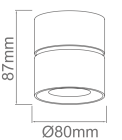

Mone Bianco

Description: Aluminum/White
Bulb: 1x7W LED 3000K 230V
Integrated LED Sources