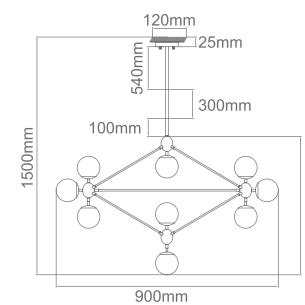

Glass/Fume

Bulb: 10xE27 Max 8W LED 230V

Bulb Excluded

Bao Nero Claro

Description: Metal/Black

Glass/Transparent

Bulb: 10xE27 Max 8W LED 230V

Bulb Excluded