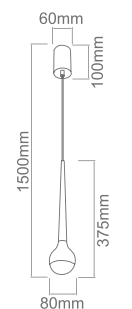

Cappi Cromo

Description: Metal/Chrome
Glass/Transparent
Bulb: 1x5W LED 3000K 230V
Integrated LED Sources