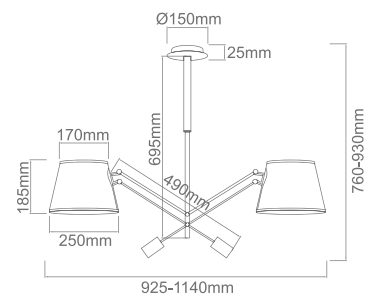

Pessso Nero

Description: Metal/Chrome
Shade/Black
Bulb: 2xE27 Max 12W LED 230V
Bulb Excluded

Pessso Bianco

Description: Metal/Chrome
Shade/White
Bulb: 2xE27 Max 12W LED 230V
Bulb Excluded