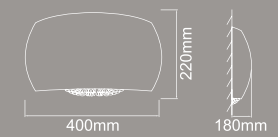

Lexus Parete Bianco

Description: Metal/Chrom
Glass/White Glass
Cristal/Transparent

Bulb: max G4 4x20W 230V
Bulb Included