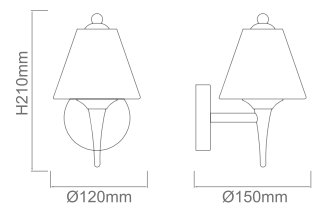

Description: Stainless/Chrome
Glass/Opal White

Bulb: 1xG9 Max 7W 230V
Bulb Excluded

Gardo IP44

Description: Stainless/Chrome
Glass/Opal White

Bulb: 1xG9 Max 7W 230V
Bulb Excluded

Intero Gold S

Description: Metal/Gold
Transparent Crystal
Bulb: 6xE14 Max 12W LED 230V
Bulb Excluded