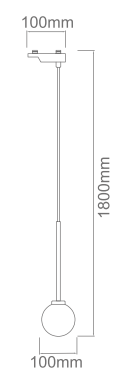

Recommended Lighting Spource: G9 Capsule

Slim S Bianco Track/Gold

Description: Aluminum/White/Gold
Plastic Adaptere

Bulb: Max 1xG9 3,5W LED 230V

Bulb Excluded

Recommended Lighting Spource: G9 Capsule

Ota I Track
Description: Metal /Matt Black
Glass/Opal White
Adapter/Black Plastic
Bulb: 1xG9 Max 8W LED 230V
Bulb Excluded