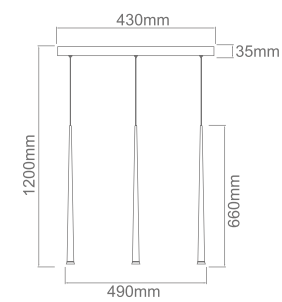

Asta III

Description: Metal/Chrome
Bulb: 3x3W LED 3000K 230V
Integrated LED Sources