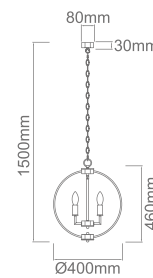

Candi S

Description: Metal/Chrome
Blub: 3xE14 Max 8W LED 230V
Bulb Excluded