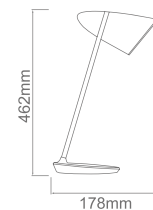

Elmo Tavolo Bianco

Description: Metal/Pearl White/Chrome
Bulb: Max 1xE27 8W E27 LED 230V
Bulb Excluded