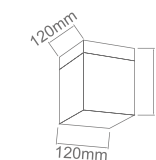

Cubi

Description: Metal/Satin Nickel
Glass/Opal White
Bulb: 1xE14 Max 12W LED 230V
Bulb Excluded