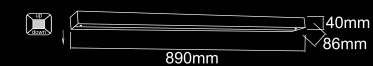

ARCO 970

Description: Stainless Steel/Chrom
Glass/Frosted Gloss

Bulb: Max T5 1x21W 230V 3000°K
Bulb Included