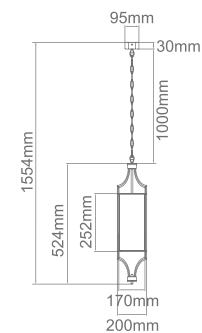

Lunga Old Gold

Description: Metal/Satin Gold
Shade: Fabric/Crème White
Bulb: 1xE27 Max 15W LED 230V
Bulb Excluded