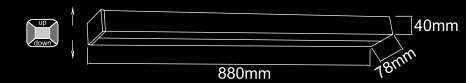

Nebbia 21W

Description: Metal/Chrom
Plastic/White Gloss
Bulb: Max T5 1x21W 230V 3000'K
Bulb Included