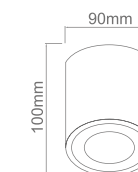

Rullo Nero IP44

Description: Aluminum/Black Matt
Bulb: 1xGU10 Max 8W LED 230V
Bulb Excluded