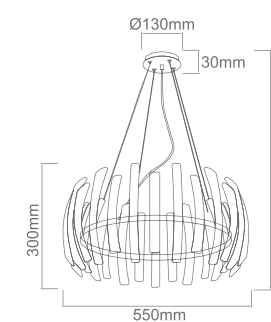

Integrated LED Sources

Corto ovale Nero

Description: Metal/Chrome
Glass/Black
Bulb: 8xG9 Max 40W 230V
Bulb Included

Corto rondo Nero

Description: Metal/Chrome
Glass/Black
Bulb: 9xG9 Max 40W 230V
Bulb Included