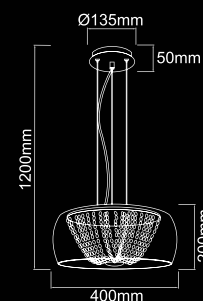

Lexus 400 S Claro

Description: Metal/Chrome
Glass/Transparent
Cristal/Transparent
Bulb: 8xG4 Max 20W 230V
Bulb Included