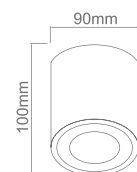

Rullo Nero IP44

Description: Aluminum/Black Matt
Bulb: 1xGU10 Max 8W LED 230V
Bulb Excluded