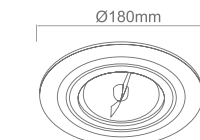

Wymiary montażowe: Ø 50mm
gl. 55mm

Filo Nero

Description: Aluminum/Matt Black
Bulb: 1xMr16 Max 1x50W 6W LED 12V
Gu10 6W LED 230V
Bulb Excluded

Wymiary montażowe: Ø 145mm
gl. 80mm

Puro Bianco

Description: Aluminum/Matt White
Lighting source: 1xES111 GU10 Max 17W LED 230V
Bulb Excluded