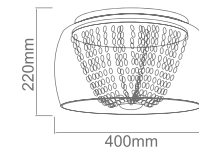

Lexus 400 PL Claro

Description: Metal/Chrome
Glass/Transparent
Crystal/Transparent
Bulb: 8xG4 Max 20W 230V
Bulb Included