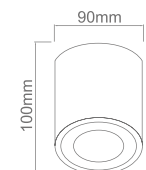

Rullo Bianco Track

Description: Aluminum/White
Plastic Adapter
Bulb: Max 1xGU10 8W LED 230V
Bulb Excluded