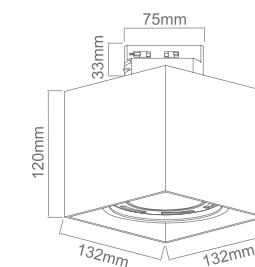

Cardi Nero Mobile Track

Description: Aluminum/Matt Black
Plastic Adapter

Bulb: 1xES111xMax 16W LED 230V OR
1xGU10 Max 8W LED 230V

Bulb Excluded
Ufo Excluded