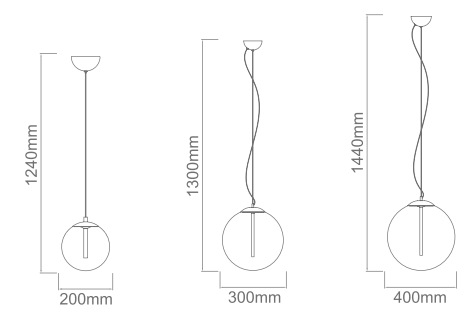

Integrated LED Sources

Corto ovale Nero

Description: Metal/Chrome
Glass/Black
Bulb: 8xG9 Max 40W 230V
Bulb Included

Corto rondo Nero

Description: Metal/Chrome
Glass/Black
Bulb: 9xG9 Max 40W 230V
Bulb Included