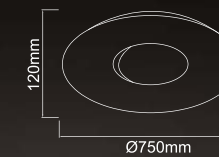

Vig 75PL

Description: Metal/White
Acryl/White
Bulb: LED 80W 3000K 230V
Integrated LED Sources