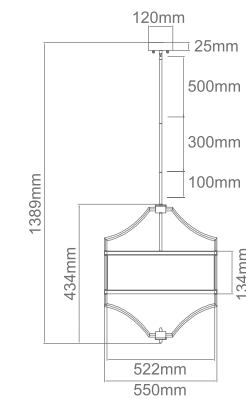

Stesso Cromo M

Description: Metal/Chrome
 Shade: Fabric/Crème White
 Bulb: 4xE27 Max 15W LED 230V
 Bulb Excluded

Stesso Old Gold S

Description: Metal/Satin Gold
 Shade: Fabric/Crème White
 Bulb: 4xE27 Max 15W LED 230V
 Bulb Excluded