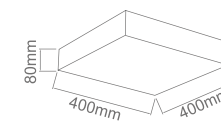

ARCO 970

Description: Stainless Steel/Chrom
Glass/Frosted Gloss

Bulb: Max T5 1x21W 230V 3000°K
Bulb Included

Arco 30PL

Description: Metal/Chrome
Glass/Frosted White
Bulb: 1x18W LED 3000K 230V
Integrated LED Sources