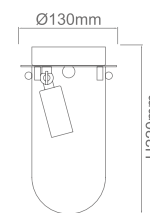

Luci

Description: Metal/Chrome
Transparent Glass
Bulb: 1xE14 Max 8W LED 230V
Bulb Excluded