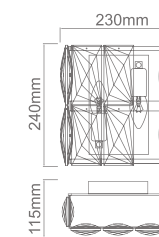

Intero Gold Patette

Description: Metal/Gold
Transparent Crystal
Bulb: 2xE14 Max 12W LED 230V
Bulb Excluded