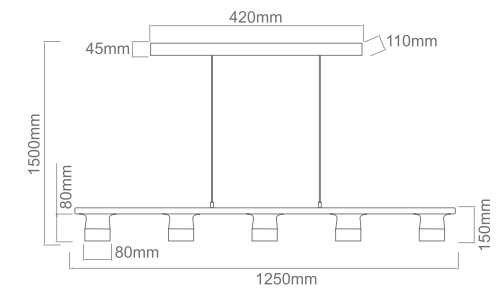

Melo V Bianco

Description: Aluminum/Peral White Plastic/Black
Bulb: 5x9,5W LED 3000K 230V
Integrated LED Sources