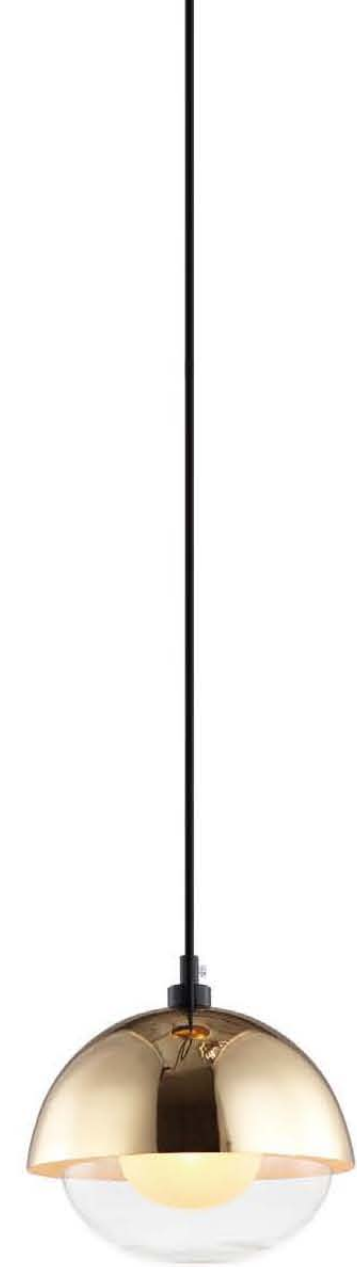

Viso Gold

Description: Metal/Gold
Glass/Graphite/Frosted White
Bulb: 1xG9 Max 8W LED 230V
Bulb Excluded