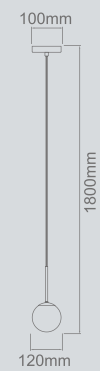

Crima Chromo

Description: Aluminum/Chrome
 Glass: Transparent Crystal
 Bulb: 1x6W LED 230V 3000K
 Integrated LED Sources

Carera Gold

Description: Metal/Gold

Bulb: 6xG9 LED Max 7W 230V 3000K

Bulb Included

Carera Cromo

Description: Metal/Chrome

Bulb: 6xG9 LED Max 7W 230V 3000K

Bulb Included

Carera Gold S

Description: Metal/Gold
Bulb: 1xG9 LED Max 7W 230V 3000K
Bulb Included

Carera Cromo S

Description: Metal/Chrome
Bulb: 1xG9 LED Max 7W 230V 3000K
Bulb Included

Carera Gold Parette
Description: Metal/Gold
Bulb: 1xG9 LED Max 7W 230V 3000K
Bulb Included

Carera Cromo Parette
Description: Metal/Chrome
Bulb: 1xG9 LED Max 7W 230V 3000K
Bulb Included

Carera Bianco Parette
Description: Metal/White Glossy Metal
Bulb: 1xG9 LED Max 7W 230V 3000K
Bulb Included

Description: Metal/Black
Glass/Fume

Bulb: 1xE27 Max 8W LED 230V
Bulb Excluded

Bao Parette Nero Claro

Description: Metal/Black
Glass/Transparent

Bulb: 1xE27 Max 8W LED 230V
Bulb Excluded

Bao Gold

Description: Metal/Gold
Glass/Glossy White Glass
Bulb: 10xE27 Max 8W LED 230V
Bulb Excluded