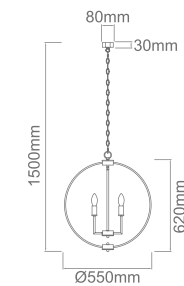

Candi M

Description: Metal/Chrome
Blub: 6xE14 Max 8W LED 230V
Bulb Excluded