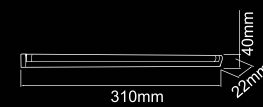

VSB Slim 1x8W 2700K

Description: White
Bulb: 1xT5 Max 8W 230V
Bulb Included