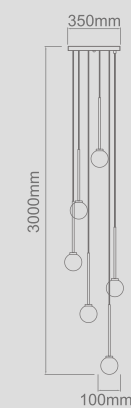

Ota VI

Description: Metal/Matt Black
Glass/Opal White
Bulb: 6xG9 Max 8W LED 230V
Bulb Excluded