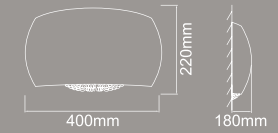

Lexus Parete Clear

Description: Metal/Chrom
Glass/Transparent
Cristal/Transparent

Bulb: max G4 4x20W 230V
Bulb Included