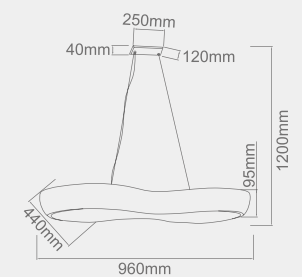

Otto 95

Description: Resin/White Matt
Acryl/White
Bulb: 2x21W LED 3000K 230V
Integrated LED Sources