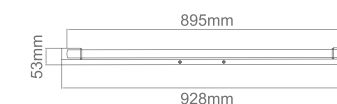

Primo 900 IP44

Description: Metal/Chrome
Bulb Glass/Opal White

Bulb: 1xT8 14W LED 3000K 230V
Bulb Included