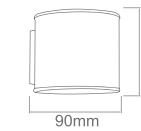

Corno

Description: Glass/Opal Matt

Bulb: E27 1x75W 230V

Bulb Excluded

Fato I

Description: Metal/Chrom
Glass/Opal Glass
Bulb: Max G9 1x40W 230V
Bulb Included

Fato II

Description: Metal/Chrom
Glass/Opal Glass
Bulb: Max G9 2x40W 230V
Bulb Included