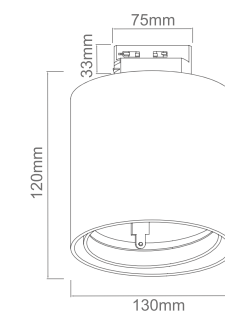

Neo Nero Mobile Track

Descrizione: Aluminium /Matt Black
Plastic Adapter

Bulb: 1xES111xMax 16W LED 230V OR
1x GU10 Max 8W LED 230V

Bulb Excluded

Ufo Excluded