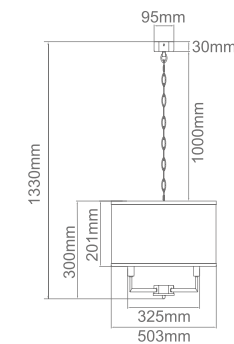

Casa Old Gold M

Description: Metal/Satin Gold
Shade: Fabric/Crème White
Bulb: 6xE14 Max 15W LED 230V
Bulb Excluded