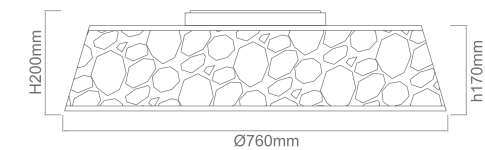

Forina Bianco PL

Description: Metal/White
Acryl/White
Bulb: 48W LED 230V 3000K
Integrated LED Sources