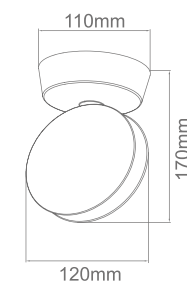

Bulb Included

Bastone 970

Description: Metal /Brushed Aluminum
Glass/ Frosted Glass

Bulb: MaxT5 1x21W 230V 3000°K

Bulb Included

Modo

Description: Aluminum/White
Bulb: 1x7W 3000K 230V
Integrated LED Sources

Ante Bianco 30