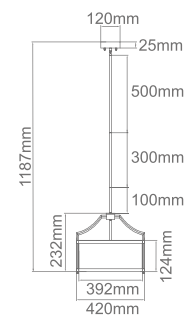

Stanza Old Gold S

Description: Metal/Satin Gold
Shade: Fabric/Crème White
Glass/Frosted White
Bulb: 3xE27 Max 15W LED 230V
Bulb Excluded