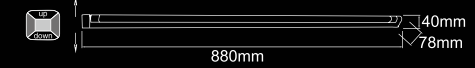

Marea 14W

Description: Metal/Chrom

Plastic/White Gloss

Bulb: Max T5 1x14W 230V 3000'K

Bulb Included

Marea 21W

Description: Metal/Chrom

Plastic/White Gloss

Bulb: Max T5 1x21W 230V 3000'K

Bulb Included