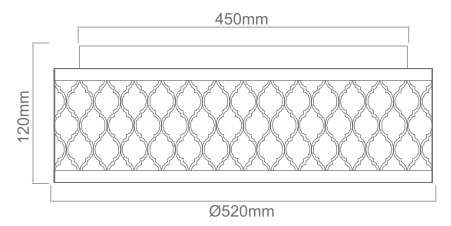

Cavalli Cromo

Description: Metal/Satin Gold
Shade: Fabric/Crème White
Diffuser/Acryl
Bulb: 3xE27 Max 15W LED 230V
Bulb Excluded