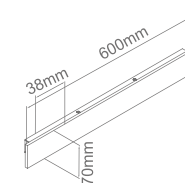

Ante Bianco 60

Description: Aluminum/White
Bulb: 12W LED 3000K 230V
Integrated LED Sources