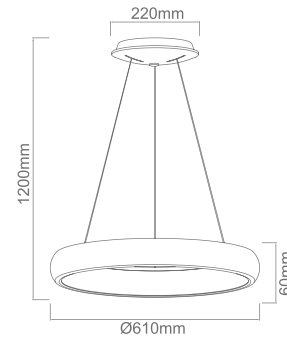

Rotto Bianco S 3000 K

Description: Aluminum/White
Acryl/White
Bulb: 50W LED 230V 3000'k
Integrated LED Sources