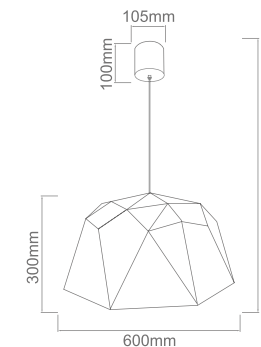

Iseo Bianco M

Description: Resin/Sandy White
Bulb: 1xE27 Max 18W LED 230V
Bulb Excluded