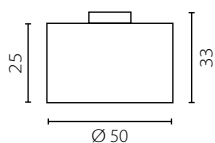

ONDE

plafon