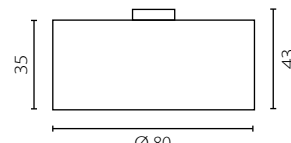

ONDE

plafon