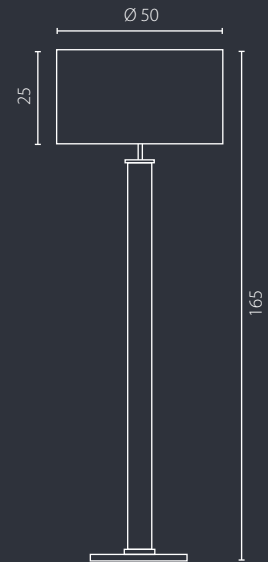

Abażur: materiał plisowany
Kolor abażura: ecru (Gable)*
Wykończenie: stal nierdzewna polerowana i fornir (dąb czarny)**

Lamp shade: fabric pleated
Lamp shade colour: cream (Gable)*
Finish: polished stainless steel and veneer (black oak)**

	Lampka nocna	Lampka gabinetowa	Lampa podłogowa
Nr Art.	67527	67528	67529
	1x60W E27 230V	1x60W E27 230V	1x60W E27 230V
	1x21W E27 230V	1x23W E27 230V	1x23W E27 230V

na zamówienie wg wzornika, strona 277-281*, 282**
on order according to our colour chart, page 277-281*, 282**