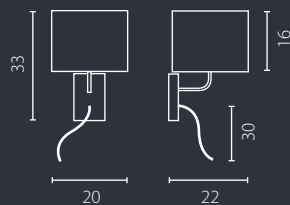

KINKIET LED

kinkiet LED fornir

kinkiet LED chrom

Abażur: materiał
Kolor abażura: ecru (Gable – fornir), czarno-srebrny (Mayfair – chrom)*
Wykończenie: fornir** lub chrom

Lamp shade: fabric
Lamp shade colour: cream (Gable – veneer), black-silver (Mayfair – chrome)*
Finish: veneer** or chrome

Kinkiet LED fornir

Kinkiet LED chrom

Nr Art.

67569

67570

1x60W E27 230V + LED 1W

1x60W E27 230V + LED 1W

1x21W E27 230V + LED 1W

1x21W E27 230V + LED 1W

na zamówienie wg wzornika, strona 277-281*, 282**
on order according to our colour chart, page 277-281*, 282**