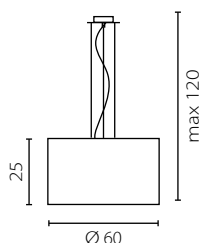

zgaszona
turned off

zgaszona
turned off

zgaszona
turned off

BLISS

żyrandol