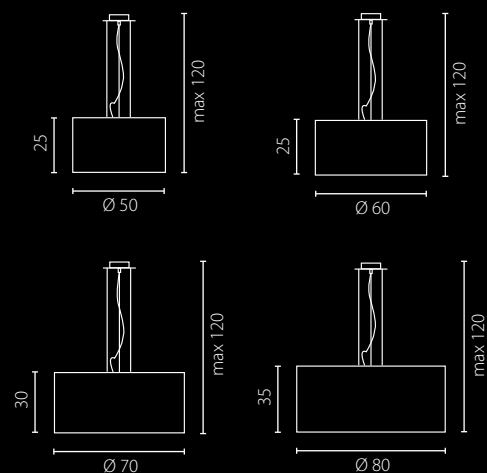

NODO FORNIR

żyrandol

Abażur: materiał plisowany
Kolor abażura: ecru (Gable)*
Przysłona dolna: szkło
Wykończenie: stal nierdzewna polerowana

Lamp shade: fabric pleated
Lamp shade colour: cream (Gable)*
Bottom cover: glass
Finish: polished stainless steel

	Żyrandol 50	Żyrandol 60	Żyrandol 70	Żyrandol 80
Nr Art.	67523	67524	67525	67526
	4x60W E27 230V	4x60W E27 230V	6x60W E27 230V	6x60W E27 230V
	4x23W E27 230V	4x23W E27 230V	6x23W E27 230V	6x23W E27 230V

na zamówienie wg wzornika, strona 277-281*
on order according to our colour chart, page 277-281*