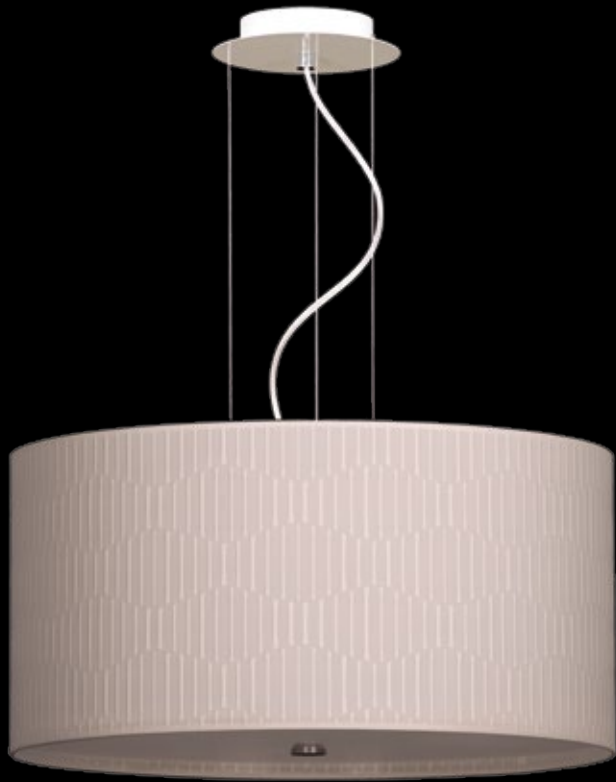

BLISS LAMPKA NOCNA (ARENAL CORAL)

ONDE

żyrandol