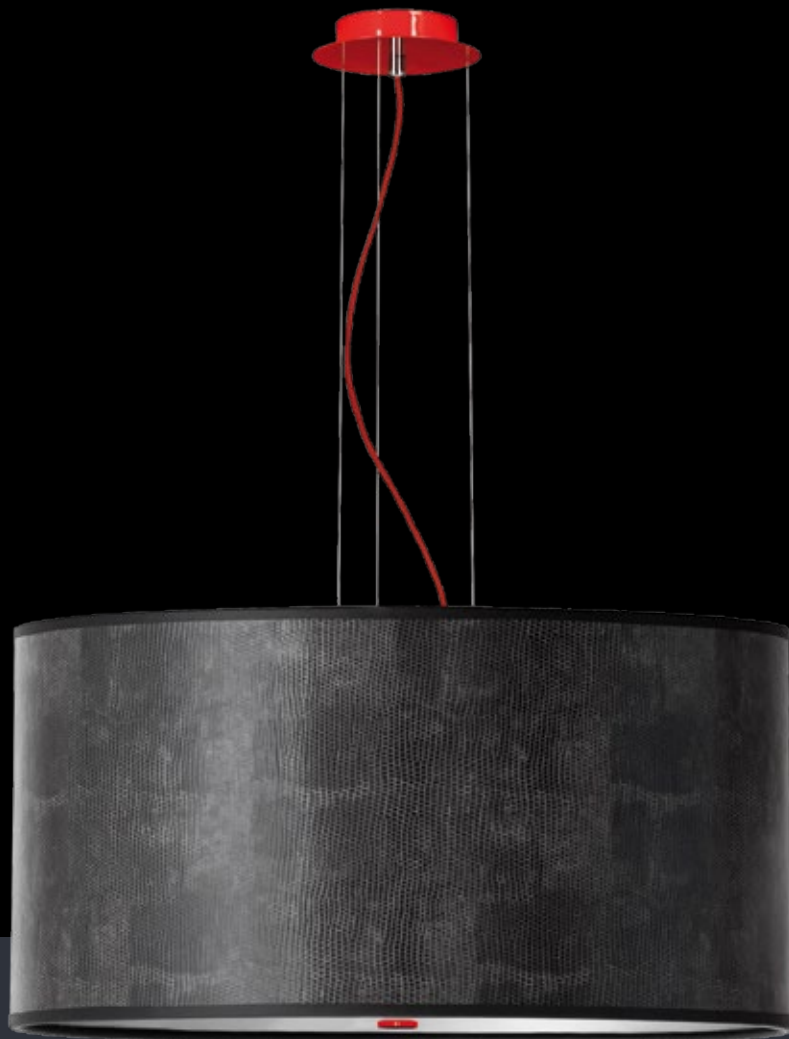

NODO KOLOR

żyrandol

Abażur: materiał

Kolor abażura: biały (Palmeras Blanco), czarny (6618.8082.18), czarno-srebrny (Mayfair)*

Wykończenie: lakier biały, czerwony lub czarny

Przysłona dolna: szkło

Lamp shade: fabric

Lamp shade colour: white (Palmeras Blanco), black (6618.8082.18), black-silver (Mayfair)*

Finish: lacquer white, red or black

Bottom cover: glass

	Żyrandol 50	Żyrandol 60	Żyrandol 70	Żyrandol 80
Nr Art.	67606	67607	67608	67609
	4x60W E27 230V	4x60W E27 230V	6x60W E27 230V	6x60W E27 230V
	4x23W E27 230V	4x23W E27 230V	6x23W E27 230V	6x23W E27 230V

na zamówienie wg wzornika, strona 277-281*

on order according to our colour chart, page 277-281*