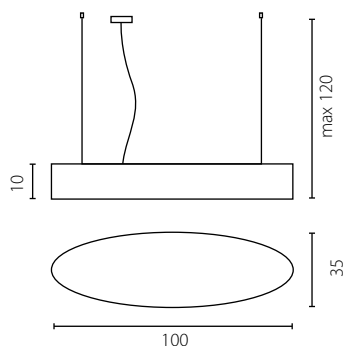

Abażur: fornir
Kolor abażura: Palisander*
Przysłona dolna: szkło
Wykończenie: stal nierdzewna polerowana

Lamp shade: veneer
Lamp shade colour: rosewood*
Bottom cover: glass
Finish: polished stainless steel

	Żyrandol	Plafon
Nr Art.	67405	67498
	8x40W E14 230V	8x40W E14 230V
	8x11W E14 230V	8x11W E14 230V

na zamówienie wg wzornika, strona 277-281*, 282**
on order according to our colour chart, page 277-281*, 282**