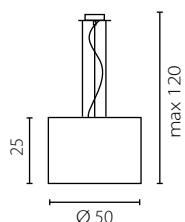

zgaszona
turned off

zgaszona
turned off

zgaszona
turned off

BLISS

żyrandol