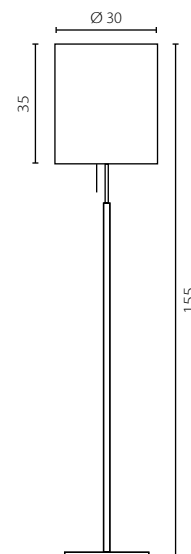

ONDE

lampa podłogowa