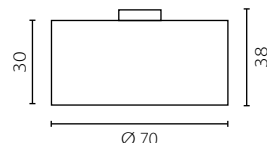

ONDE

plafon