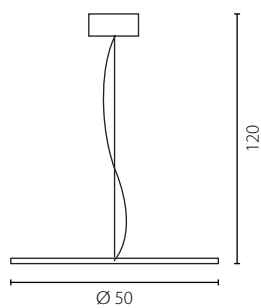

Klosz: szkło
Kolor klosza: transparentny
Wykończenie: lakier biały

Lamp shade: glass
Lamp shade colour: transparent
Finish: white lacquer

Nr Art.

67734

LED 8W