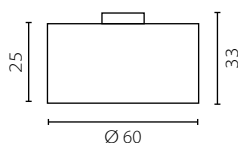

ONDE

plafon