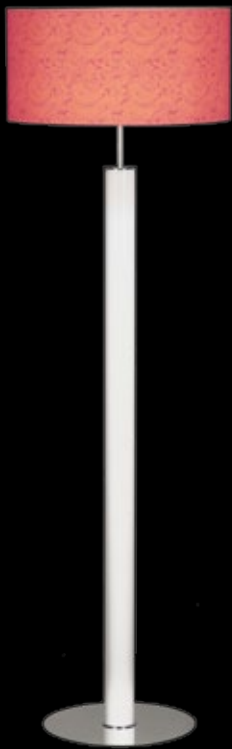

zgaszona
turned off

zgaszona
turned off

zgaszona
turned off

BLISS

lampa podłogowa

Abażur: materiał (wzór widoczny po zapaleniu)

Kolor abażura: malinowy (Arenal Frambuesa), koralowy (Arenal Coral), kremowy (Arenal Salmon)*

Wykończenie: aluminium szczotkowane lub malowane (białe lub czarne)

Lamp shade: fabric (pattern visible after switching on)

Lamp shade colour: raspberry, (Arenal Frambuesa) Coral (Arenal Coral) or cream (Arenal Salmon)*

Finish: brushed or painted aluminium (black or white)

Lampa podłogowa

Nr Art.

67847

1x60W E27 230V

1x24W E27 230V

na zamówienie wg wzornika, strona 277-281*
on order according to our colour chart, page 277-281*