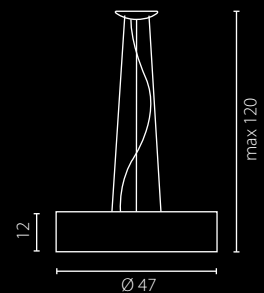

TONGA

żyrandol

Abażur: materiał (TONGA ECRU - PCV)

Kolor abażura: biały (66.8003.01), brąz (Percaline 569), ecru (Finlin 772), czarny (Percaline 35)*

Wykończenie: stal nierdzewna szczotkowana

Przysłona dolna: szkło

Lamp shade: fabric (TONGA ECRU - PCV)

Lamp shade colour: white (66.8003.01), brown (Percaline 569), cream (Finlin 772), black (Percaline 35)*

Finish: brushed stainless steel

Bottom cover: glass

biały

brąz

ecru

czarny

Nr Art.

67964

66980

66972

67715

3x60W E27 230V

3x23W E27 230V

na zamówienie wg wzornika, strona 277-281*

on order according to our colour chart, page 277-281*