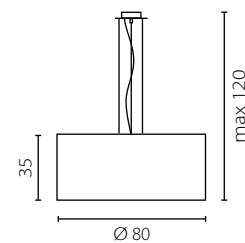

zgaszona
turned off

zgaszona
turned off

zgaszona
turned off

BLISS

żyrandol