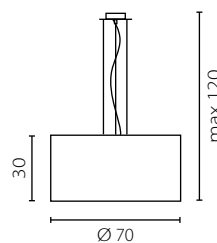

zgaszona
turned off

zgaszona
turned off

zgaszona
turned off

BLISS

żyrandol