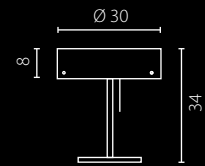

LIMA

lampka biurkowa

Klosz: szkło
Kolor klosza: szary błysk, czarny błysk, ecru błysk, opal mat, opal błysk, bordo błysk
Przystona dolna i górna: szkło
Wykończenie: stal nierdzewna szczotkowana

Shade: glass
Shade colour: grey shiny, black shiny, cream shiny, opal mat, opal shiny, cherry shiny
Bottom and upper cover: glass
Finish: brushed stainless steel

czarny błysk

szary błysk

ecru błysk

opal mat

opal błysk

bordo błysk

Nr Art.

67436

67015

67054

67055

67435

66970

3x40W G9 230V