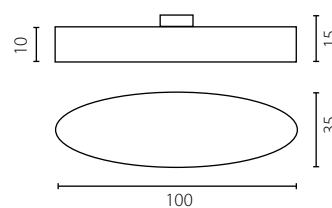

Abażur: fornir
Kolor abażura: Palisander*
Przysłona dolna: szkło
Wykończenie: stal nierdzewna polerowana

Lamp shade: veneer
Lamp shade colour: rosewood*
Bottom cover: glass
Finish: polished stainless steel

	Żyrandol	Plafon
Nr Art.	67405	67498
	8x40W E14 230V	8x40W E14 230V
	8x11W E14 230V	8x11W E14 230V

na zamówienie wg wzornika, strona 277-281*, 282**
on order according to our colour chart, page 277-281*, 282**