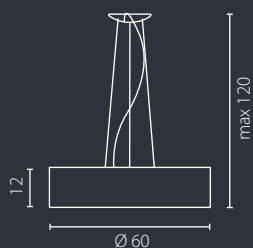

Abażur: materiał (TONGA ECRU - PCV)

Kolor abażura: biały (66.8003.01), brąz (Percaline 569), ecru (Finlin 772), czarny (Percaline 35)*

Wykończenie: stal nierdzewna szczotkowana

Przyłona dolna: szkło

Lamp shade: fabric (TONGA ECRU - PCV)

Lamp shade colour: white (66.8003.01), brown (Percaline 569), cream (Finlin 772), black (Percaline 35)*

Finish: brushed stainless steel

Bottom cover: glass

	Tonga 60	Tonga 70	Tonga 80
Nr Art.	67250	67251	67408
	4x60W E27 230V	6x60W E27 230V	6x60W E27 230V
	4x23W E27 230V	6x23W E27 230V	6x23W E27 230V

na zamówienie wg wzornika, strona 277-281*

on order according to our colour chart, page 277-281*