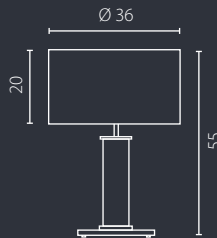

Abażur: materiał plisowany
Kolor abażura: ecru (Gable)*
Wykończenie: stal nierdzewna polerowana i fornir (dąb czarny)**

Lamp shade: fabric pleated
Lamp shade colour: cream (Gable)*
Finish: polished stainless steel and veneer (black oak)**

	Lampka nocna	Lampka gabinetowa	Lampa podłogowa
Nr Art.	67527	67528	67529
	1x60W E27 230V	1x60W E27 230V	1x60W E27 230V
	1x21W E27 230V	1x23W E27 230V	1x23W E27 230V

na zamówienie wg wzornika, strona 277-281*, 282**
on order according to our colour chart, page 277-281*, 282**