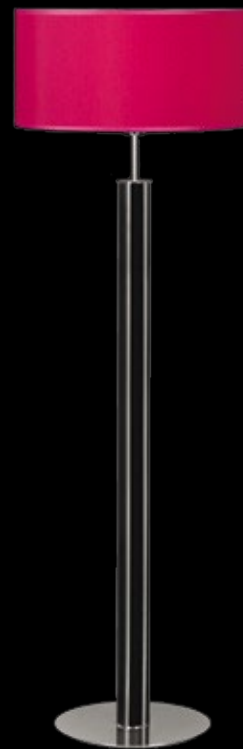

zgaszona
turned off

zgaszona
turned off

zgaszona
turned off

BLISS

lampa podłogowa

Abażur: materiał (wzór widoczny po zapaleniu)

Kolor abażura: malinowy (Arenal Frambuesa), koralowy (Arenal Coral), kremowy (Arenal Salmon)*

Wykończenie: aluminium szczotkowane lub malowane (białe lub czarne)

Lamp shade: fabric (pattern visible after switching on)

Lamp shade colour: raspberry, (Arenal Frambuesa) Coral (Arenal Coral) or cream (Arenal Salmon)*

Finish: brushed or painted aluminium (black or white)

Lampa podłogowa

Nr Art.

67847

1x60W E27 230V

1x24W E27 230V

na zamówienie wg wzornika, strona 277-281*
on order according to our colour chart, page 277-281*