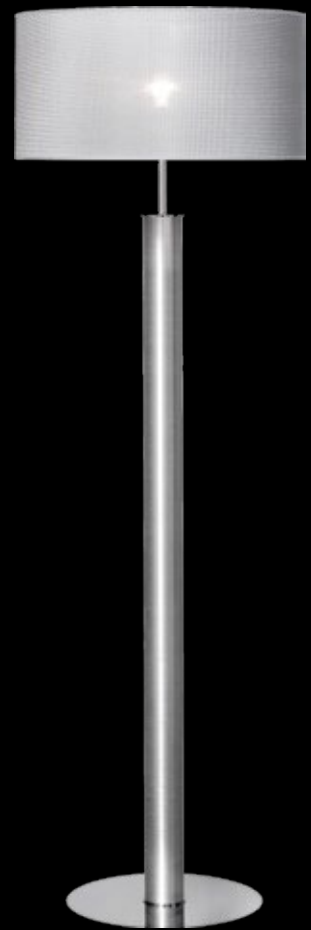

lampa podłogowa

NODO METALIX