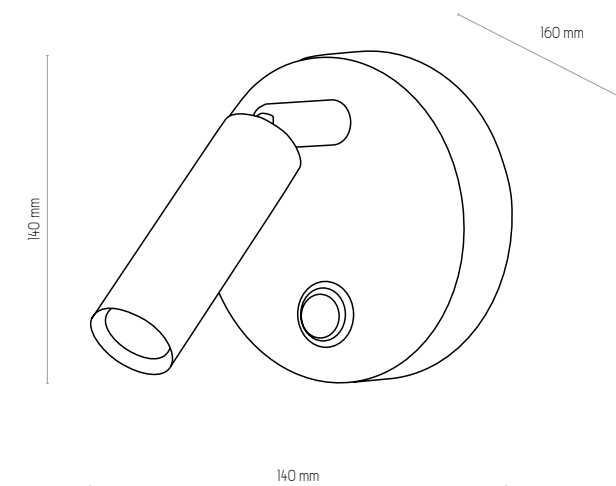

4484

4485, 4484, 4266 | ENZO | 1x COB 3W LED

ENZO

4238

4237

4267

4238, 4237, 4267 | ENZO | 1x COB 3W LED

VIENNA