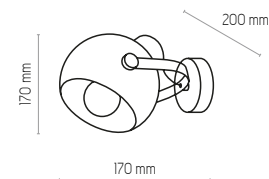

4151 | PARMA GOLD | 1 x E27, max 60W

5212 | PARMA GOLD | 1 x E27, max 60W

4153 | PARMA GOLD | 3 x E27, max 60W

4196 | PARMA GOLD | 3 x E27, max 60W