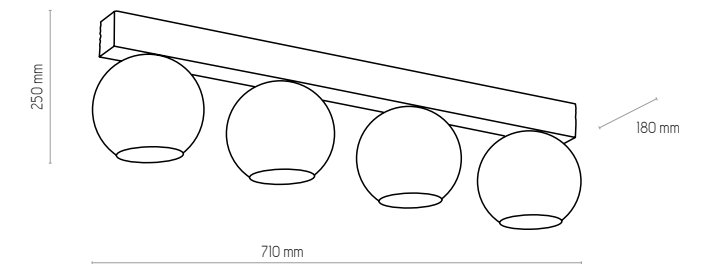

4257 | ARTWOOD GLASS | 4 x E27 max 60W