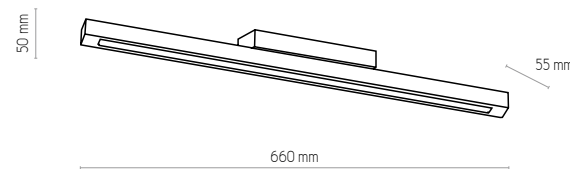

1402 | TRENTO | 230V, 20W, 3000K, 2700 lm

1404 | TRENTO | 230V, 30W, 3000K, 4050 lm