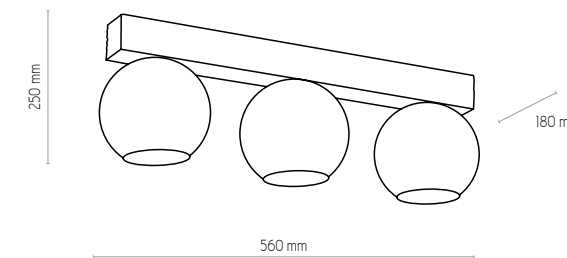

4256 | ARTWOOD GLASS | 3 x E27 max 60W