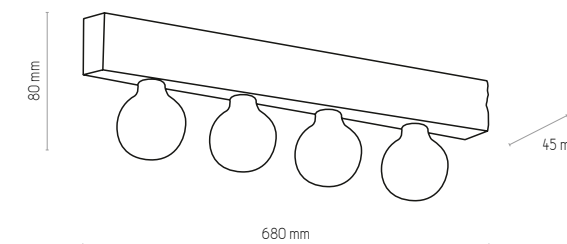

# ARTWOOD NEW

2752

2757

NATURAL WOOD - DETAL

2752 | ARTWOOD GLASS | 4 x E27 max 60W

2757 | ARTWOOD GLASS | 6 x E27 max 60W

2665

2665 | ARTWOOD NEW | 4 x E27 max 60W