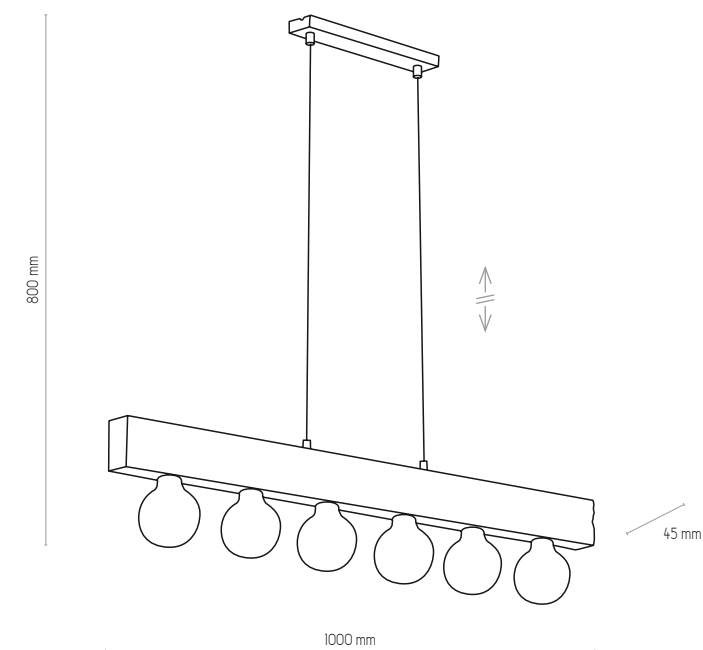

2666 | ARTWOOD NEW | 6 x E27 max 60W