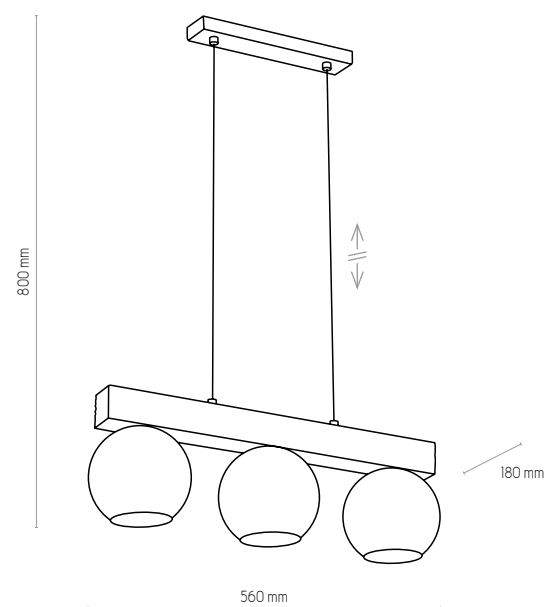

4254 | ARTWOOD GLASS | 3 x E27 max 60W