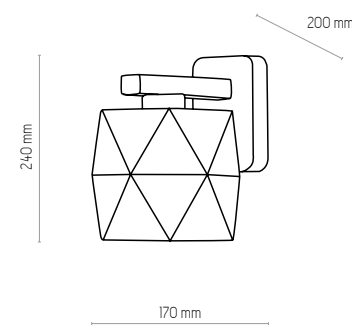

4251 | FANO | 1 x E27 max 60W