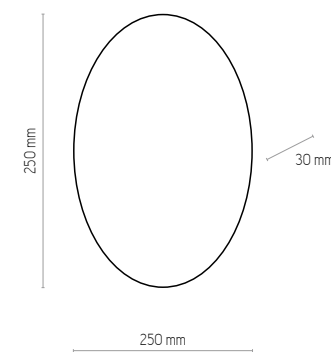

1377 | LUNA | LED 230V, 12W, 2700K, 2950 lm

1407 | LUNA | LED 230V, 12W, 2700K, 4050 lm

LED

1376 | LUNA | LED 230V, 12W, 2700K, 1620 lm

1377 | LUNA | LED 230V, 12W, 2700K, 2950 lm

1407 | LUNA | LED 230V, 12W, 2700K, 4050 lm