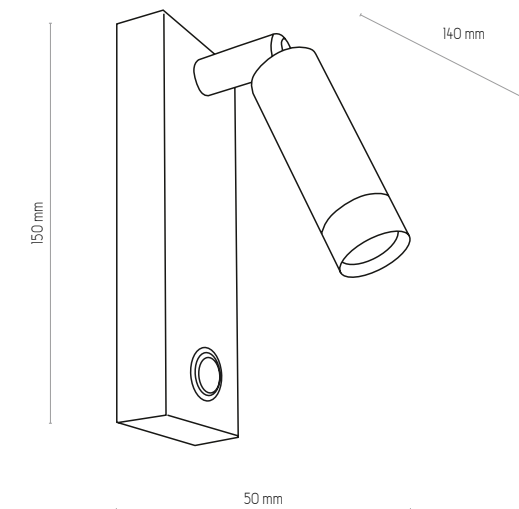

4485, 4484, 4266 | ENZO | 1x COB 3W LED