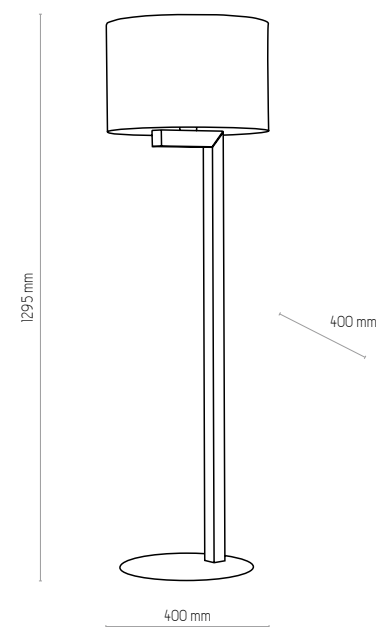

5032 | TROY NEW | 1 x E27 max 60W