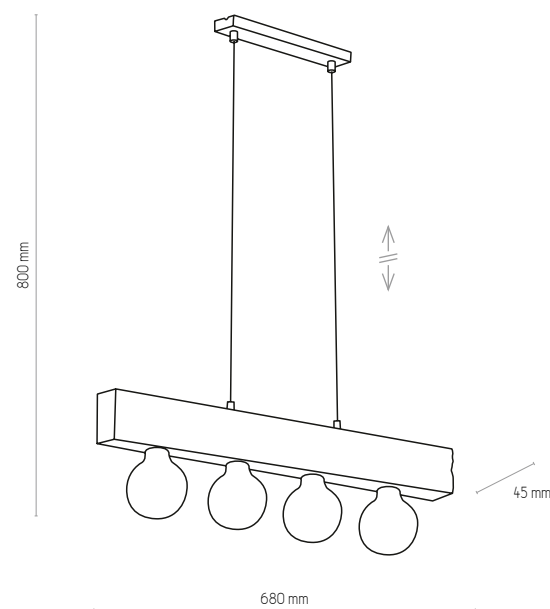

# ARTWOOD NEW

2752

2757

NATURAL WOOD - DETAL

2752 | ARTWOOD GLASS | 4 x E27 max 60W

2757 | ARTWOOD GLASS | 6 x E27 max 60W

2665

2665 | ARTWOOD NEW | 4 x E27 max 60W