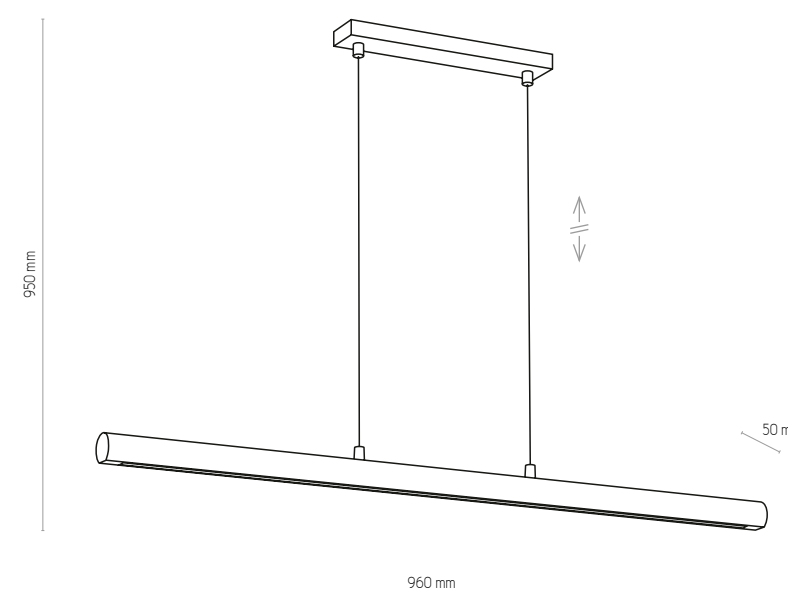

ROLLO

4194

4194 | ROLLO | 230V, 30W, 3000K, 4050 lm