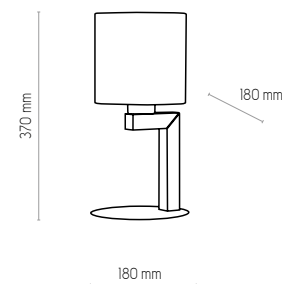

5031 | TROY NEW | 1 x E27 max 60W