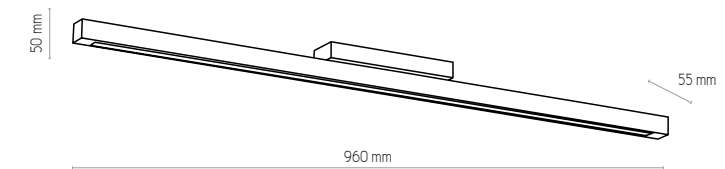

1402 | TRENTO | 230V, 20W, 3000K, 2700 lm

1404 | TRENTO | 230V, 30W, 3000K, 4050 lm