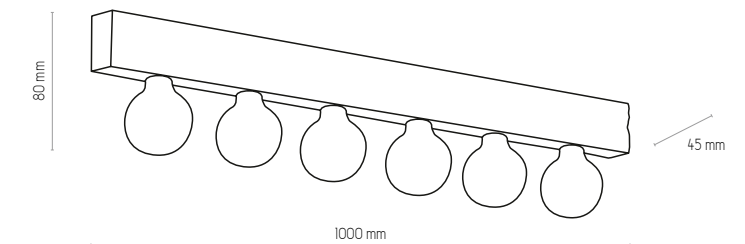

# ARTWOOD NEW

2752

2757

NATURAL WOOD - DETAL

2752 | ARTWOOD GLASS | 4 x E27 max 60W

2757 | ARTWOOD GLASS | 6 x E27 max 60W

2665

2665 | ARTWOOD NEW | 4 x E27 max 60W