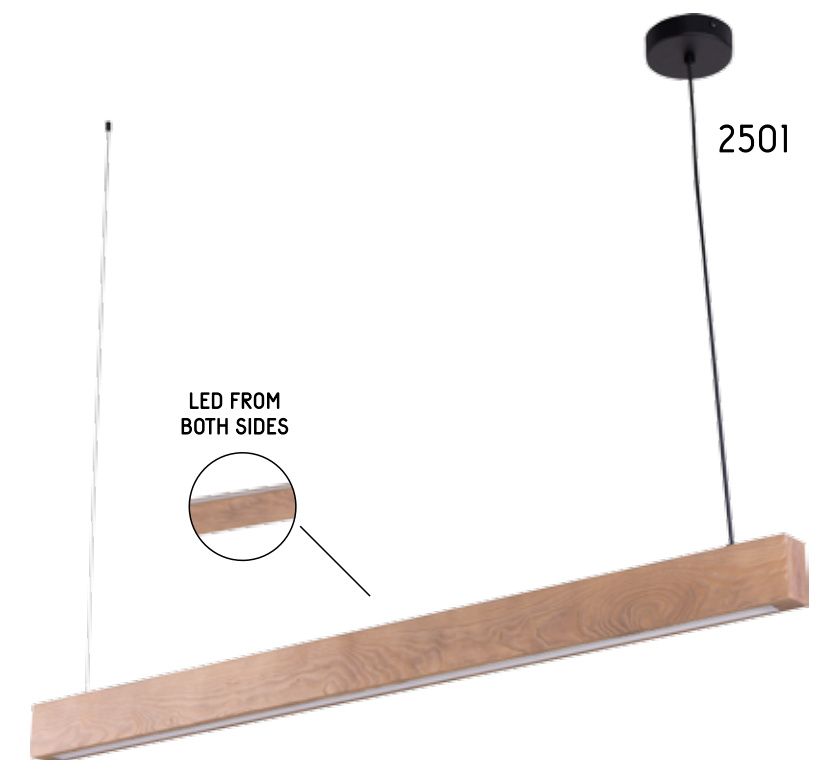

LED FROM BOTH SIDES

NATURAL WOOD - DETAIL

5043 | TEO | 2 x 230V, 30W, 3000K, 4050 lm

2501

LED FROM BOTH SIDES

1388

2501 | TEO | 2 x 230V, 30W, 3000K, 4050 lm

1388 | TEO | 230V, 30W, 3000K, 4050 lm