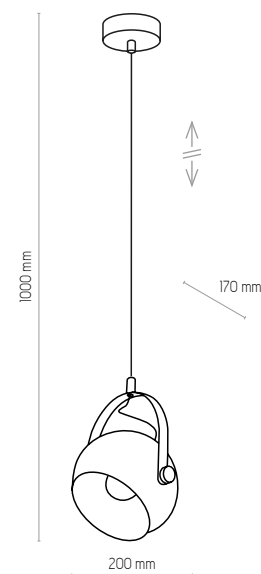

4151 | PARMA GOLD | 1 x E27, max 60W

5212 | PARMA GOLD | 1 x E27, max 60W

4153 | PARMA GOLD | 3 x E27, max 60W

4196 | PARMA GOLD | 3 x E27, max 60W