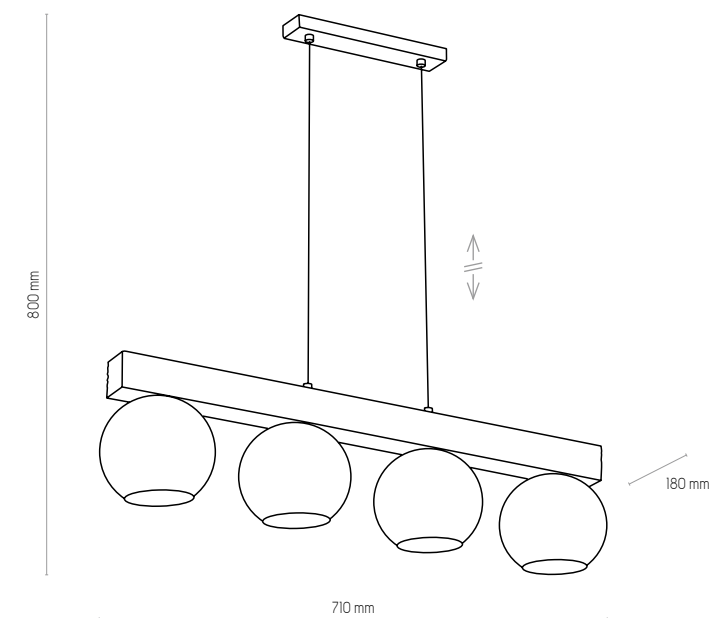

4255 | ARTWOOD GLASS | 4 x E27 max 60W