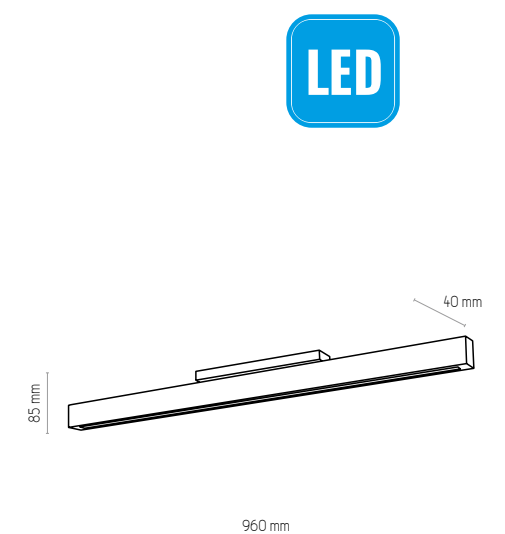

LED FROM BOTH SIDES

NATURAL WOOD - DETAIL

5043 | TEO | 2 x 230V, 30W, 3000K, 4050 lm

2501

LED FROM BOTH SIDES

1388

2501 | TEO | 2 x 230V, 30W, 3000K, 4050 lm

1388 | TEO | 230V, 30W, 3000K, 4050 lm