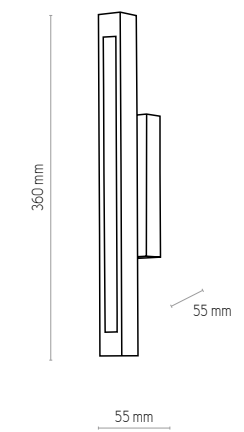

1399 | TRENTO | 230V, 10W, 3000K, 1350 lm