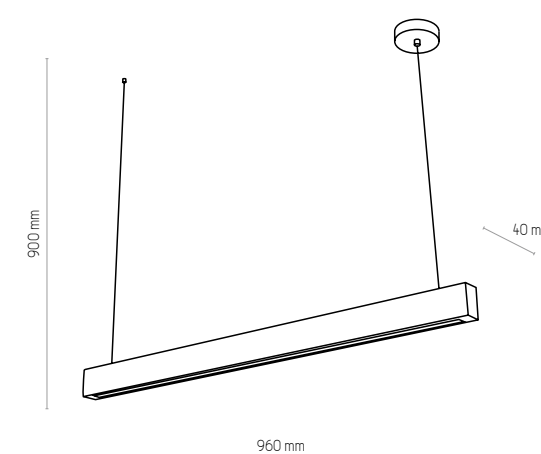

LED FROM BOTH SIDES

NATURAL WOOD - DETAIL

5043 | TEO | 2 x 230V, 30W, 3000K, 4050 lm

2501

LED FROM BOTH SIDES

1388

2501 | TEO | 2 x 230V, 30W, 3000K, 4050 lm

1388 | TEO | 230V, 30W, 3000K, 4050 lm