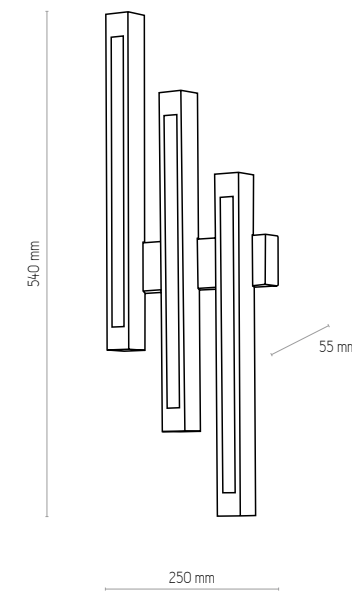

1401 | TRENTO | 3 x 230V, 10W, 3000K, 1350 lm