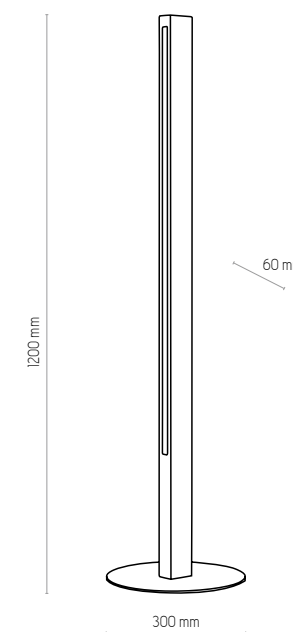

LED FROM BOTH SIDES

NATURAL WOOD - DETAIL

5043 | TEO | 2 x 230V, 30W, 3000K, 4050 lm

2501

LED FROM BOTH SIDES

1388

2501 | TEO | 2 x 230V, 30W, 3000K, 4050 lm

1388 | TEO | 230V, 30W, 3000K, 4050 lm