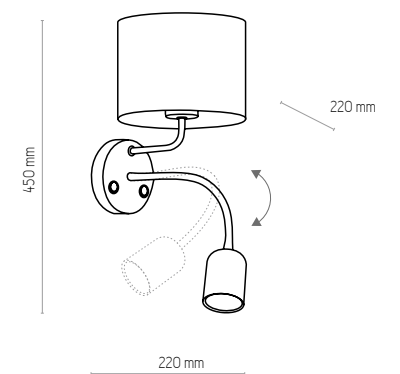

4116 | MIA WHITE | 1x E27 max 60W + GU10 LED max 10W