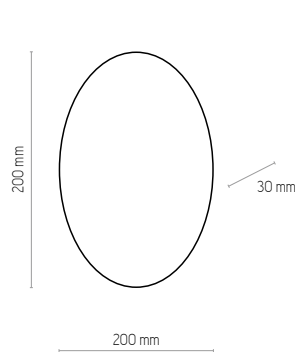

# LUNA

LED

1376 | LUNA | LED 230V, 12W, 2700K, 1620 lm

1377 | LUNA | LED 230V, 12W, 2700K, 2950 lm

1407 | LUNA | LED 230V, 12W, 2700K, 4050 lm

 metal / metal / металл / Metall / métal

LED

1376 | LUNA | LED 230V, 12W, 2700K, 1620 lm