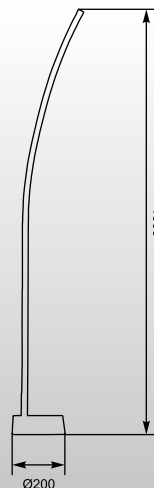

LUMINO: Ceiling PL99843A-6, PL99843C-3

ZUMA
LED

CROSS
Ceiling PL99829-6
6* 8W LED 48W 3800 LM 3000 K
metal chrome canopy,
chrome aluminium base,
acrylic shade

CROSS: Ceiling PL99829-6

MEDEL
 Floor
 SL489/CH
 1* LED 22W 2200 LM, 3000K
 metal chrome base,
 chrome aluminium body,
 acrylic shade