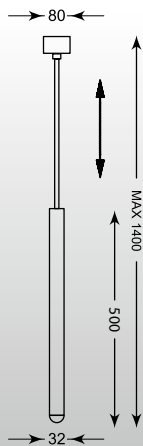

LOYA

Pendant

1. P0461-01A-L8L8 (pearl black)
2. P0461-01A-F7F7 (french gold)
3. P0461-01A-S8S8 (matt white)
4. P0461-01A-F4F4 (chrome)
5. P0461-01A-L7L7 (antique copper)

1* 5W LED 450 LM 3000K

pearl black /
french gold /
matt white / chrome /
antique copper
metal