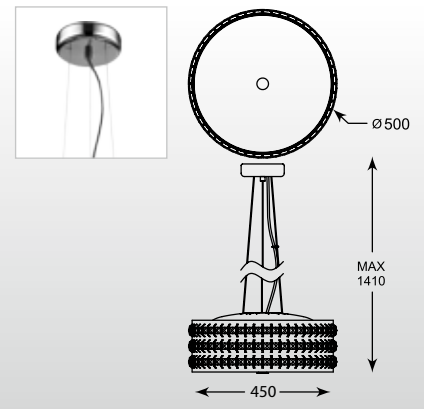

BARBOSA
Pendant P0379-06A-F4AC
6*5W LED 2820LM 3000 K
metal chrome base
with k9 clear crystal,
metal chrome canopy

BARBOSA: Ceiling C0379-05A-B5AC, Ceiling C0379-06A-B5AC,
Pendant P0379-05A-F4AC, Pendant P0379-06A-F4AC

ZUMALINE