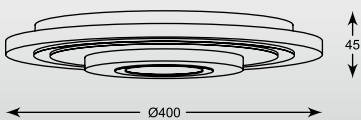

FLAT CIRCLE
Ceiling L-XX-10
LED 30W 2020 LM 3000K
white metal aluminium
with acrylic shade