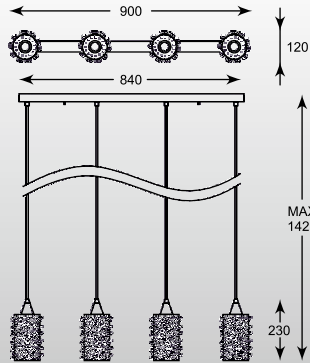

GIANNA
Pendant P0386-04A-B5AC
4*5W LED 1880 LM 3000 K
metal chrome shade
with crystals,
metal chrome canopy