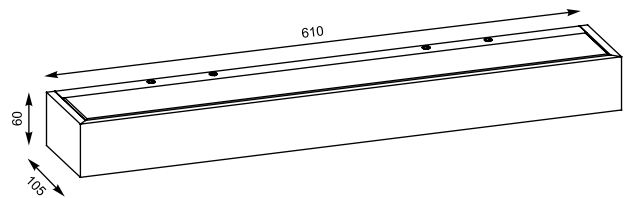

1.

2.

3.

HOUX WL 25
 Wall 20024-WH (white)
 2*G9/MAX 40W
 aluminium white body
 +frosted glass

HOUX WL 35
 Wall 20025-WH (white)
 3*G9/MAX 40W
 aluminium white body
 +frosted glass

HOUX WL 61
 Wall 20026-WH (white)
 4*G9/MAX 40W
 aluminium white body
 +frosted glass