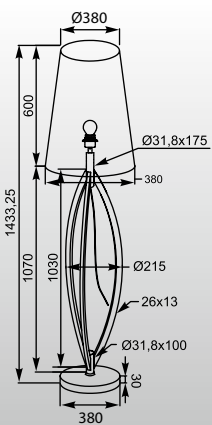

LORITA
 Floor
 TS-110314F-BK (black)
 TS-110314F-WH (white)
 1* E27 MAX 60W
 black or white metal body
 and base, black or white
 fabric shade

LORITA
 Table
 TS-110314T-BK (black)
 TS-110314T-WH (white)
 1* E27 MAX 60W
 black or white metal body
 and base, black or white
 fabric shade