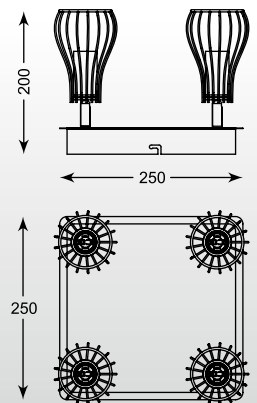

OSCAR
Spot
CK170519-4
4*E14 MAX 40W
white metal,
chrome metal

OSCAR: Spot CK170519-1, Spot CK170519-2, Spot CK170519-3, Spot CK170519-4