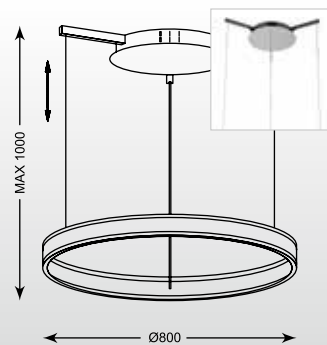

LUIS: Pendant HSP5291C-CH

CIRCLE
Pendant L-CD-672
LED 50W 3500LM 3000K
white metal aluminium
with acrylic shade,
chrome canopy

CIRCLE
Pendant L-CD-674
LED 70W 5000LM 3000K
white metal aluminium
with acrylic shade,
chrome canopy