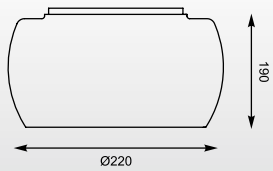

RAIN
Ceiling
C0076-01D-F4K9
(silver)
1*G9 MAX 42W
metal chrome /
smoky glass /
crystal drops inside