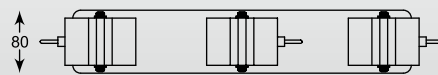

COSTA
Spot CK170208-1
1* 5W LED 400 LM 3000K
white and black metal, PC

COSTA
Spot CK170208-2
2* 5W LED 800 LM 3000K
white and black metal, PC

COSTA
Spot CK170208-3
3* 5W LED 1200 LM 3000K
white and black metal, PC

COSTA
Spot CK170208-4
4* 5W LED 1600 LM 3000K
white and black metal, PC

COSTA: Spot CK170208-1, Spot CK170208-2, Spot CK170208-3, Spot CK170208-4

ZUMA LINE