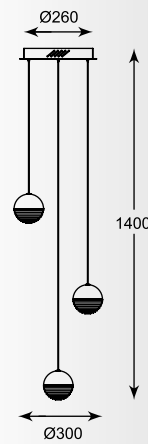

DORIS
Pendant MD1703-3B
3* 5W LED
1410 LM 3000K
metal chrome canopy
and shade, shade PC