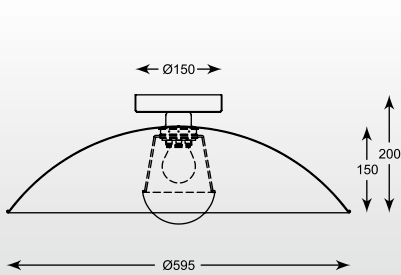

ANTENNE
Ceiling
TS-100422CL-BKGO
1* E27 MAX 60W
black metal with gold inside