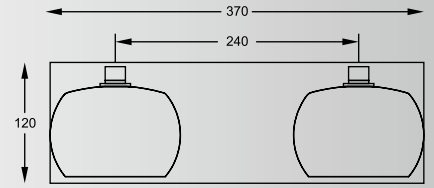

CRYSTAL

Wall

1. W0076-02A-B5FZ

2*G9 / MAX 42W

glass plating /

crystal drops /

chrome