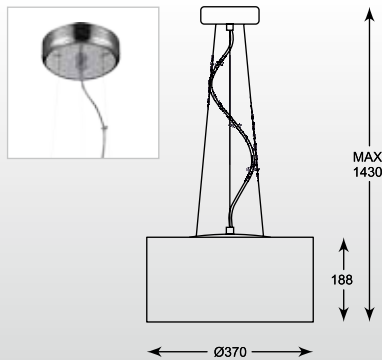

BLINK
Pendant P0173-05W
5°G9 MAX 42W
silver shade, aluminium
rods with small crystal,
metal chrome canopy