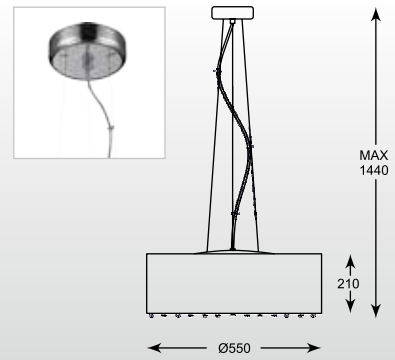

KANO: Pendant P0444-06C-F4QL, Ceiling C0444-06C-B5QL

ZUMALINE

BLINK
 Ceiling C0173-07W
 7°G9 MAX 42W
 silver shade, aluminium
 rods with small crystal,
 metal chrome canopy

BLINK
 Pendant P0173-05W
 5°G9 MAX 42W
 silver shade, aluminium
 rods with small crystal,
 metal chrome canopy