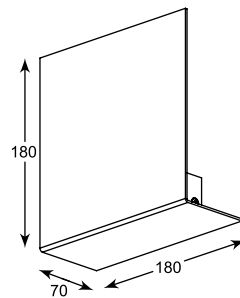

LOT WL
Wall
3. 20032-WH (white)
4. 20032-BK (black)
1*G9 MAX 40W
white or black
aluminium

SHELF: Wall CS-W088L-M (black), CS-W088L-M (white)
LOT WL: Wall 20032-BK (black), 20032-WH (white)