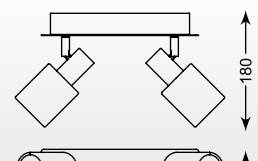

DAVIA
Spot CK170811-1
1*E14 MAX 40W
iron, stainless steel,
fabric gold shade

DAVIA
Spot TK170811-2
2*E14 MAX 40W
iron, stainless steel,
fabric gold shade

DAVIA
Spot TK170811-3
3*E14 MAX 40W
iron, stainless steel,
fabric gold shade

DAVIA
Spot CK170811-4
4*E14 MAX 40W
iron, stainless steel,
fabric gold shade

DAVIA: Spot CK170811-1, TK170811-2, TK170811-3, CK170811-4

ZUMALINE