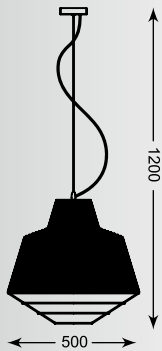

PICO: Pendant 1. MD9023-1S (silver), 2. MD9023-1S (black)

FILO

Pendant

1. MD1452-1L (black)

2. MD1452-1L (silver)

1*E27 MAX 60W

aluminium wire shade /
opal glass inside

FILO: Pendant 1. MD1452-1L (black), 2. MD1452-1L (silver)