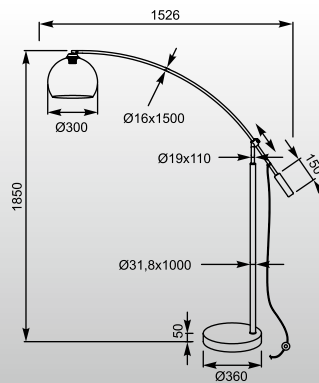

MANHATTAN
Floor
TS-061121M
1*E27 MAX 60W
metal chrome /
stone base
with chrome cover