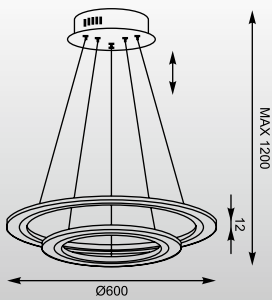

CIRCLE: Pendant L-CD-660-BL
FLAT CIRCLE: Pendant L-CD-660