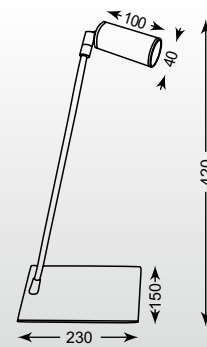

STICK
Table HST4781
LED 1*4W 260 LM 3000 K
metal chrome body