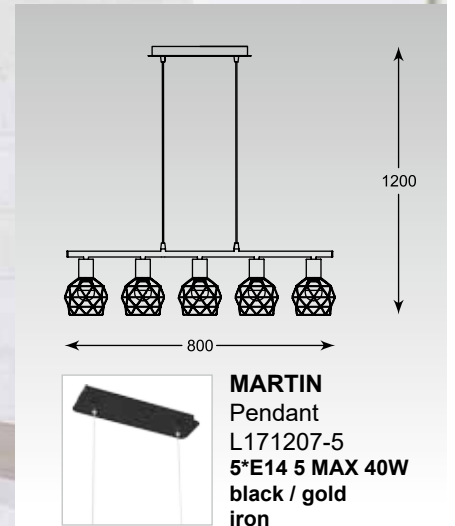

MARTIN
Spot CK171206-1
1*E14 MAX 40W
black / gold
iron