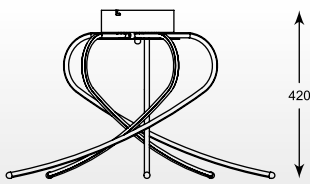

ZUMA
LED

CARRELLO
Ceiling PL1100014-5
5* 9W LED MAX 45W
2250LM 3000K
metal chrome canopy,
chrome aluminium body,
acrylic shade