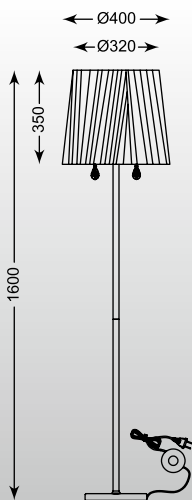

CESARE: Floor RLL94350-5A, Floor RLL94350-5B, Table RLT94350-3A, Table RLT94350-3B

CESARE

Floor
RLL94350-5A (white)
5* E14 MAX 40W
white stripes textil
shade with crystals inside,
chrome body

CESARE

Floor
RLL94350-5B (black)
5* E14 MAX 40W
black stripes textil
shade with crystals inside,
chrome body