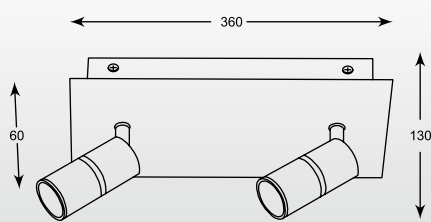

STICK
Spot HST4782
2*LED 4W 500 LM 3000 K
metal chrome body