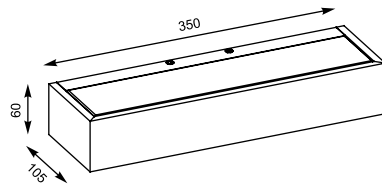

1.

2.

3.

HOUX WL 25
 Wall 20024-WH (white)
 2*G9/MAX 40W
 aluminium white body
 +frosted glass

HOUX WL 35
 Wall 20025-WH (white)
 3*G9/MAX 40W
 aluminium white body
 +frosted glass

HOUX WL 61
 Wall 20026-WH (white)
 4*G9/MAX 40W
 aluminium white body
 +frosted glass