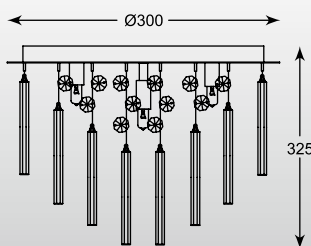

JASMINE
Wall
W0246-01A-B5AC
1*G9 MAX 42W
K9 clear crystal /
metal chrome

JASMINE: Wall W0246-01A-B5AC

BIAGIO
Ceiling MX20103-6
6*G9 MAX 42W
metal chrome canopy,
crystals

BIAGIO
Pendant MD1318-5
6*G9 MAX 42W
metal chrome canopy,
transparent glass shade,
glass drills inside