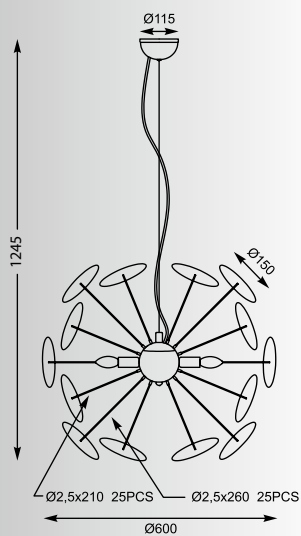

CANDE

Wall

1. TS-140605W-BK (black)
2. TS-140605W-WH (white)

1*E27 MAX 60W

**black or white metal shade,
white inside**

CANDE: Pendant 1. TS-110611P-BK (black), 2. TS-110611P-WH (white),
Wall 1. TS-140605W-BK (black), 2. TS-140605W-WH (white)