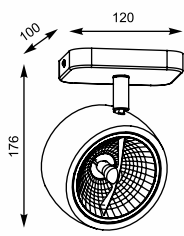

LOMO SL 2

Spot
1. 20004-BK (black)
2. 20004-WH (white)
2*G9/MAX 40W
aluminium
full black or white

LOMO SL 1

Spot
3. 20003-BK (black)
4. 20003-WH (white)
1*G9/MAX 40W
aluminium
full black or white

LOMO CL 1

Spot
5. 20001-BK (black)
6. 20001-WH (white)
1*G9/MAX 40W
aluminium
full black or white

LOMO: Spot 1. 20004-BK (black), 2. 20004-WH (white), 3. 20003-BK (black),
4. 20003-WH (white), 5. 20001-BK (black), 6. 20001-WH (white)