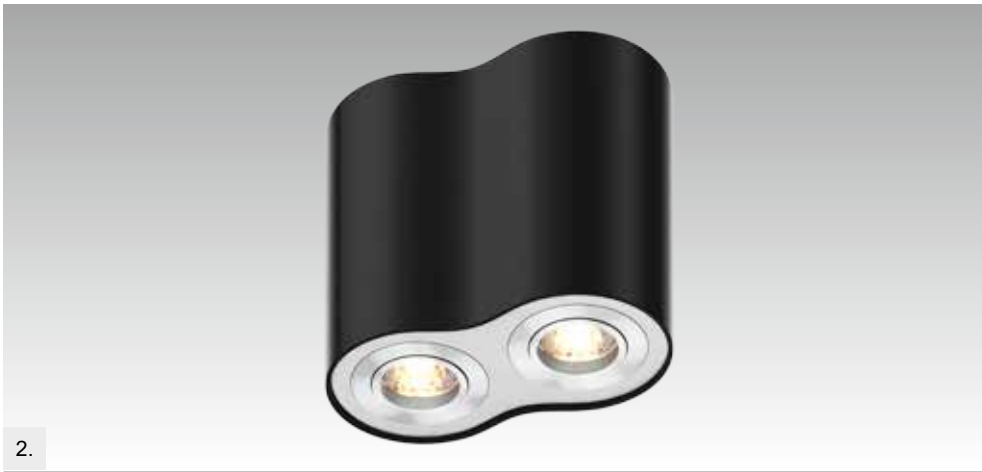

1.

4.

2.

5.

3.

6.

ROND00

Spot

1. 50407-WH (white)
2. 50407-BK (black)
3. 50407-GD (brushed gold)
- 2* GU10 50W
  white or black
  or brushed gold
  aluminium

ROND00

Spot

4. 94354 (brushed gold)
5. 44805 (brushed silver)
6. 45519 (white)
7. 89201 (black)
- 1* GU10 MAX 50W
  brushed gold
  or brushed silver
  or white or black
  aluminium

7.

ROND00: Spot 1. 50407-WH (white), 2. 50407-BK (black), 3. 50407-GD (brushed gold), Spot, 4. 94354 (brushed gold), 5. 44805 (brushed silver), 6. 45519 (white), 7. 89201 (black)