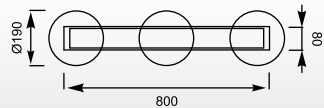

PICO
Pendant
1. MD9023-3B (silver)
2. MD9023-3B (black)
3*E27 MAX 60W
aluminium wire shade /
opal glass inside