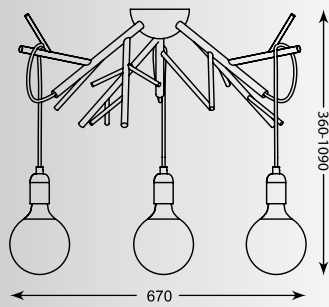

NARDO
Ceiling
C0442-03E-S8A0
3* E27 MAX 8W LED
white metal body,
glass shade