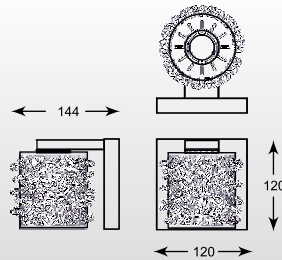

GIANNA
Wall W0386-01A-B5AC
1*5W LED 470 LM 3000 K
metal chrome shade
with crystals,
metal chrome canopy