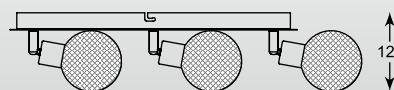

ISLA
Spot CK99898-1
1* LED 4W 250 LM 3000 K
iron / stainless / resin

ISLA
Spot CK99898-2
2* LED 4W 500 LM 3000 K
iron / stainless / resin

ISLA
Spot CK99898-3
3* LED 4W 750 LM 3000 K
iron / stainless / resin