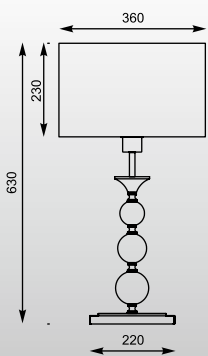

REA
Table
1. RLT93163-1B (black)
2. RLT93163-1W (white)
1* E27 MAX 60W
black or white fabric shade,
metal chrome body and base,
glass balls