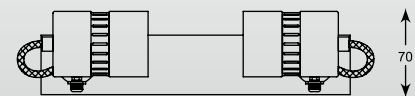

STICK: Floor HSV4781A, Table HST4781

SICA
Spot CK99892-1
1*GU10 MAX 40W
chrome, black metal

SICA
Spot CK99892-2
2*GU10 MAX 40W
chrome, black metal

SICA
Spot CK99892-4
4*GU10 MAX 40W
chrome, black metal

SICA: Spot CK99892-1, Spot CK99892-2, Spot CK99892-4