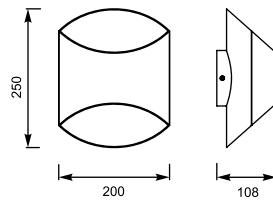

IMPRESS: Wall 1444

TORNADO: Wall 1376
SIMPLE: Wall 1390

TORNADO
Wall
1376
LED 4.8W
(600 LM, 3000 K)
metal chrome

SIMPLE
Wall
1390
LED 1X3W
(160 LM, 3000 K)
metal chrome

ARVADA
 1. Wall CS-W061-3 (black)
 2. Wall CS-W061-3 (white)
 1*E14 MAX 25W
 aluminium black or white