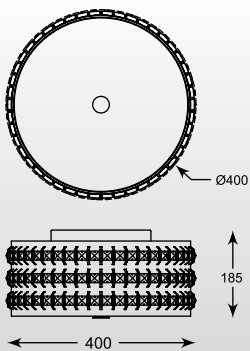

BARBOSA
Ceiling C0379-05A-B5AC
5*5W LED 2350LM 3000 K
metal chrome base
with k9 clear crystal,
metal chrome canopy