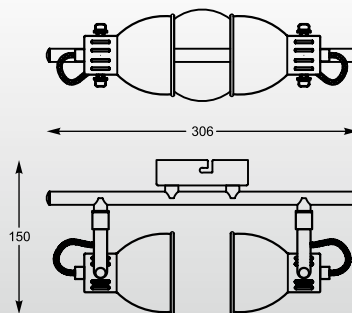

RAVA
Spot TK100008-2
2*GU10 MAX 40W
white and chrome metal