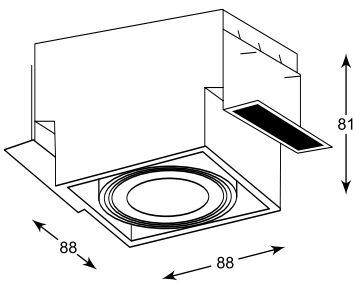

TUBO WL: Wall 1. 20034-BK (black), 2. 20034-CH (white)

ONEON DL: Spot 3. 94363-BK (black), 4. 94363-WH (white), 5. 94364-WH (white), 6. 94364-BK (black)

ONEON DL 50-1
Spot
1. 94361-BK (black)
2. 94361-WH (white)
1*GU10 MAX 50W
aluminum black or white