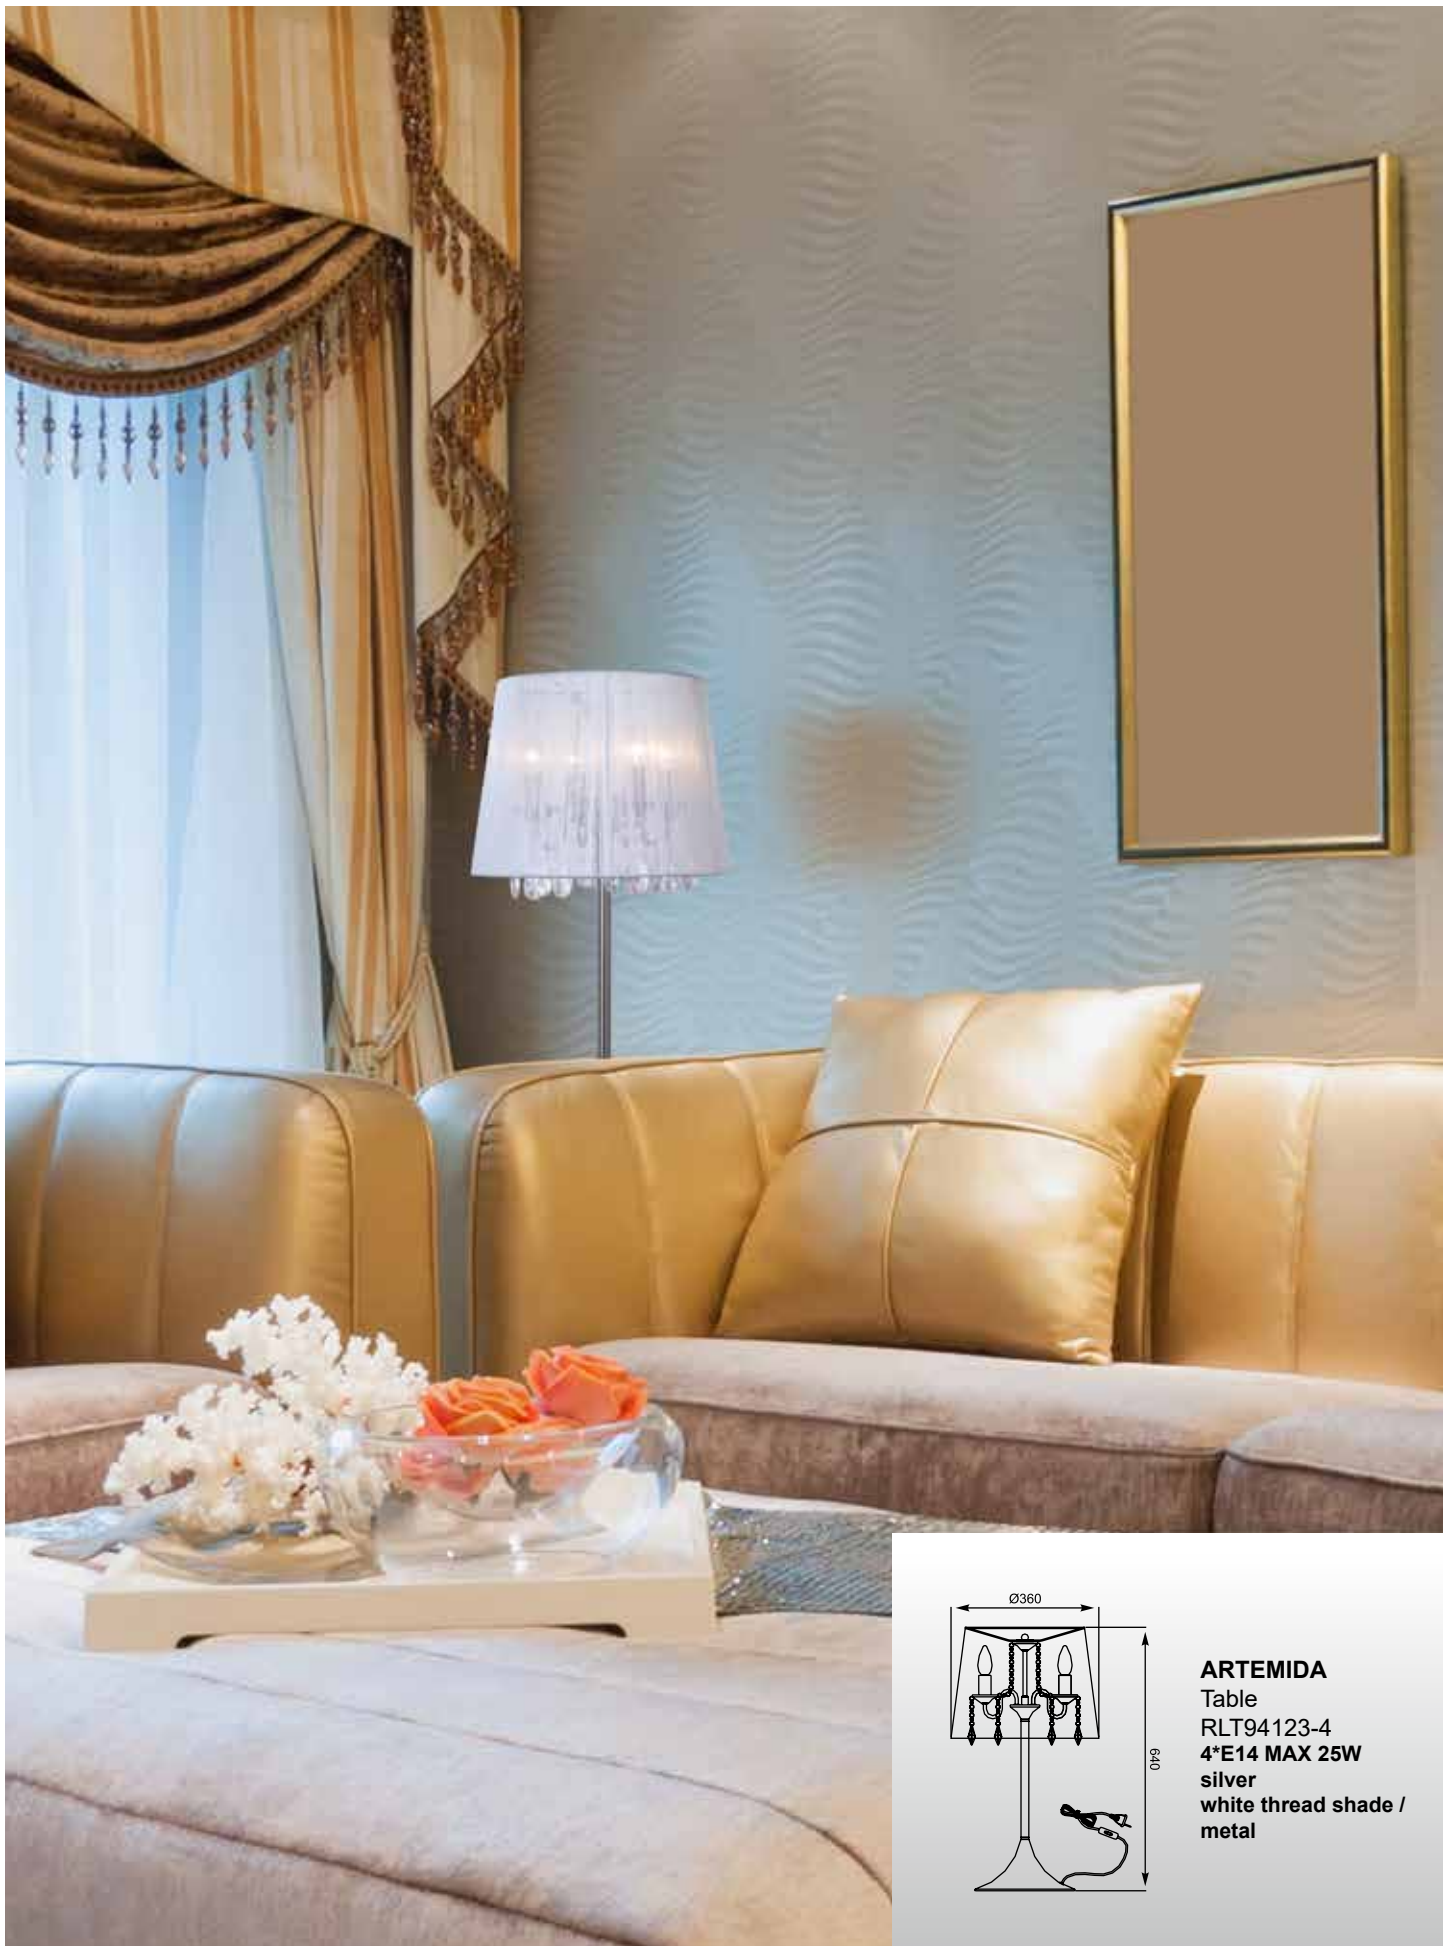

BLINK
Wall W0173-02A
1*E27 MAX26W LED 1* 3W
250 LM 3000 K
silver shade, aluminium
rods with small crystal,
metal chrome

BLINK
Table T0173-04W
4*G9 MAX 42W
silver shade, aluminium
rods with small crystal,
metal chrome body

BLINK: Wall W0173-02A, Table T0173-04W

ARTEMIDA: Table RLT94123-4