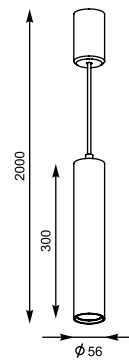

TUBA HL 1
Spot
3. 20023-WH (white)
1*GU10/MAX 50W
aluminium full black

4. 20023-BK (black)
1*GU10/MAX 50W
aluminium full white

TUBA SL 1: Spot 1. 92679 (white), 2. 92680 (black)
TUBA HL 1: Spot 3. 20023-WH (white), 4. 20023-BK (black)