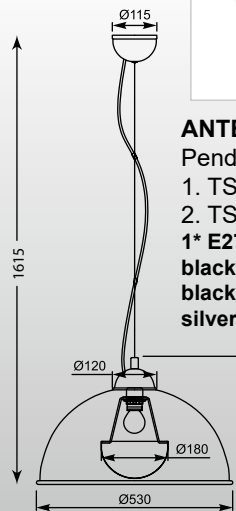

ANTENNE
Floor
TS-090522F-BKSI
(silver)
1* E27 MAX 60W
black metal
with silver inside

ANTENNE
Pendant
1. TS-071003P-BKGO
2. TS-071003P-BKSI
1* E27 MAX 60W
black metal canopy,
black shade gold or
silver inside