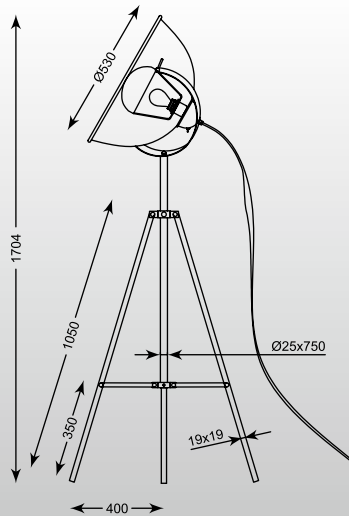

ANTENNE
Floor
TS-090522F-WHGO
1* E27 MAX 60W
white metal
with gold inside