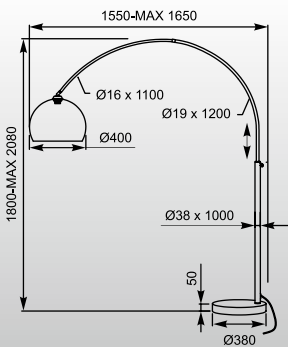

VISION
Floor
TS-010121W
1*E27 MAX 60W
metal chrome with acrylic shade /
white marble base