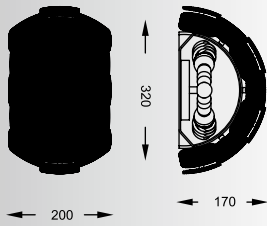

SOLE

Wall

W0317-02K-S8A1

2° E27 MAX 13W

white polycarbonate

plastic plates /

white metal canopy