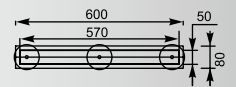

CHAMPAGNE

Pendant

MD2101A-3S (silver)

MD2101A-3W (white)

3*E14 40W

metal chrome canopy,
white or chrome glass shade