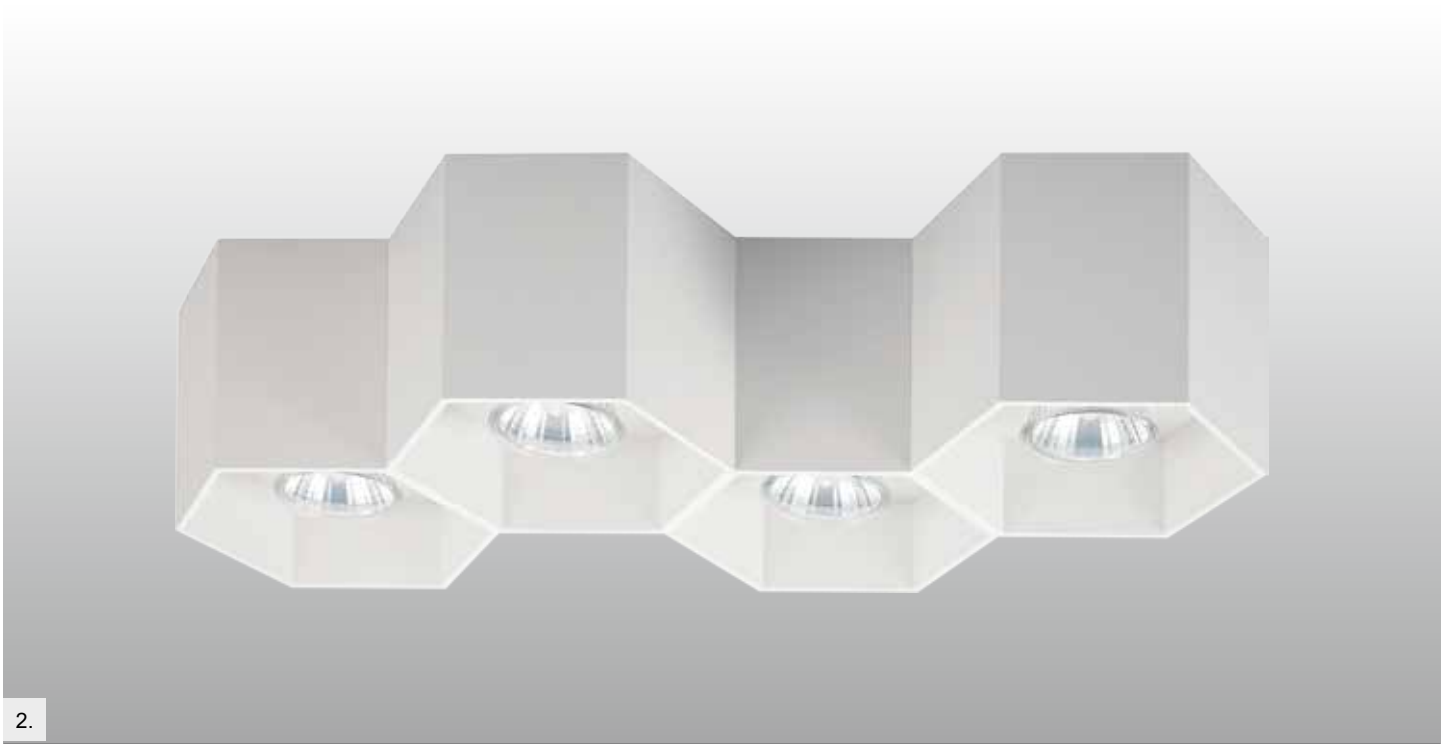

POLYGON
Spot
1. 20037-BK (black)
2. 20037-WH (white)
4*GU10 MAX 50W
black or white
aluminium