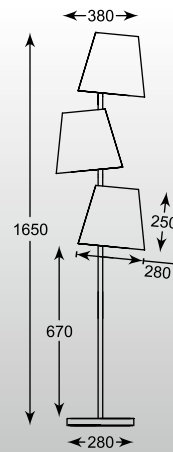

NICCOLO
Floor TS-170217F
3* E27 MAX 40W
metal chrome body
and standing base,
black, gray, white
fabric shade