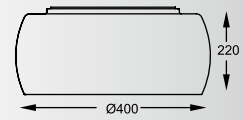

CRYSTAL
Ceiling
C0076-05L-F4FZ
5*G9 42W MAX clear glass
plating/clear crystal
drops/chrome