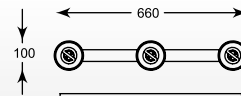

PIOLI
Pendant
P0369-03D-B5GW
(silver with stripes)
3*E27 MAX26W
(energy saving bulb only)
silver glass,
metal chrome canopy