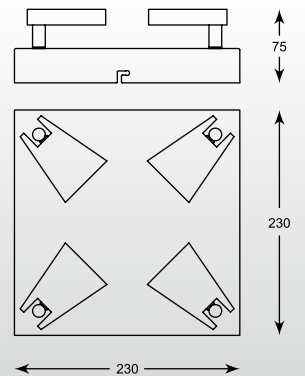

SPAZIO
Spot CK99603A-1
1* LED 5W 400 LM 3000 K
white metal

SPAZIO
Spot CK99603A-2
2* LED 5W 800 LM 3000 K
white metal

SPAZIO
Spot CK99603A-3
3* LED 5W 1200 LM 3000 K
white metal

SPAZIO
Spot CK99603A-4
4* LED 5W 1600 LM 3000 K
white metal

SPAZIO: Spot CK99603A-1, Spot CK99603A-2, Spot CK99603A-3, Spot CK99603A-4