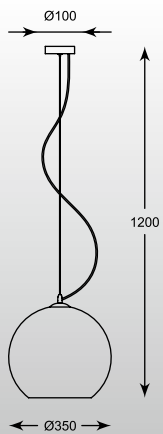

VERO
Pendant
MD1621-1 copper
1*E27 MAX 60W
copper glass
with copper canopy

VERO
Pendant
MD1621-1 chrome
1*E27 MAX 60W
chrome glass
with chrome canopy