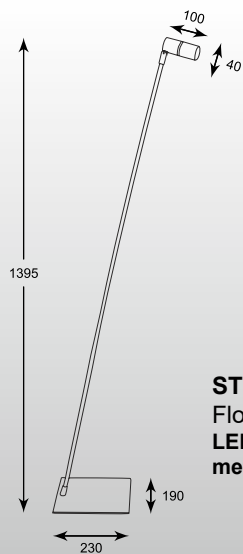

STICK: Floor HSV4781A, Table HST4781

STICK
Floor HSV4781A
LED 1*4W 260 LM 3000 K
metal chrome body