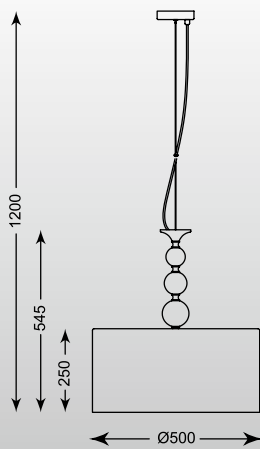

REA: Pendant RLD93163-1B, Pendant RLD93163-1W