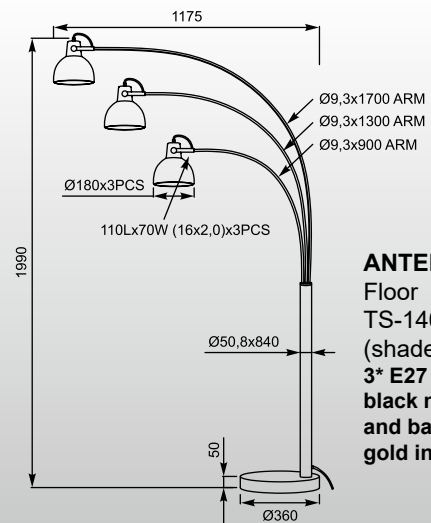

ANTENNE
Floor
TS-130801F-BKGO
(shade gold inside)
3* E27 MAX 60W
black metal body
and base, black shade
gold inside

ANTENNE
Floor
TS-140123F-BKGO
(shade gold inside)
3* E27 MAX 60W
black metal body
and base, black shade
gold inside

ANTENNE: Floor TS-130801F-BKGO, Floor TS-140123F-BKGO