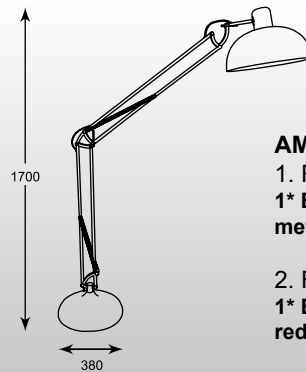

AMADO

1. Floor SL556-CH

1* E27 MAX 40W

metal chrome body

2. Floor SL556-CO

1* E27 MAX 40W

red copper metal body