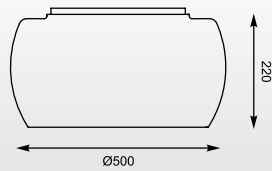

CRYSTAL: Wall W0076-02A-B5FZ, Wall W0076-01A-B5FZ, Wall W0076-01D-F4FZ

ZUMALINE

RAIN
Ceiling
C0076-01D-F4K9
(silver)
1*G9 MAX 42W
metal chrome /
smoky glass /
crystal drops inside

RAIN
Ceiling
C0076-05L-F4K9
(silver)
5*G9 MAX 42W
metal chrome /
smoky glass /
crystal drops inside