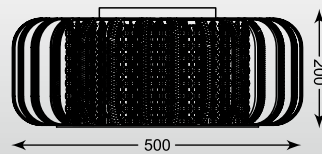

KANO
Ceiling
C0444-06C-B5QL
6* G9 MAX 42W
anodized silver
metal/crystal

KANO: Pendant P0444-06C-F4QL, Ceiling C0444-06C-B5QL

ZUMALINE