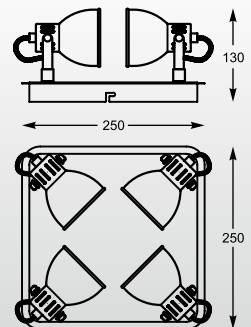

RAVA
Spot CK100008-4
4*GU10 MAX 40W
white, chrome

RAVA: Spot CK100008-1, Spot TK100008-2, Spot CK100008-4