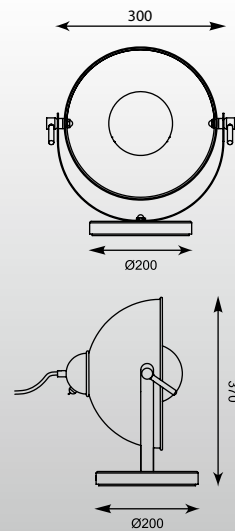

ANTENNE
Pendant
TS-120404P-BKGO
(shade gold inside)
3* E27 MAX 60W
black metal canopy, black
shade gold inside