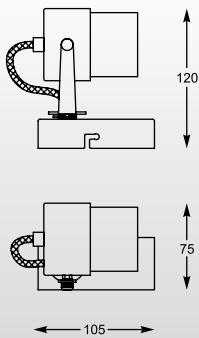

RAO
Spot CK99893-1
1*GU10 MAX 40W
chrome, black metal