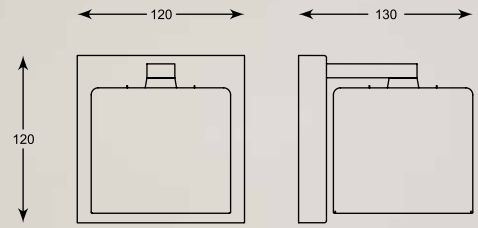

PIOLI

Wall

1. W0369-01A-B5GR (silver with dots)
2. W0369-01A-B5GQ (gold with dots)
3. W0369-01A-B5GW (silver with stripes)

1*G9 MAX 42W

**silver or gold glass shade,
metal chrome body**