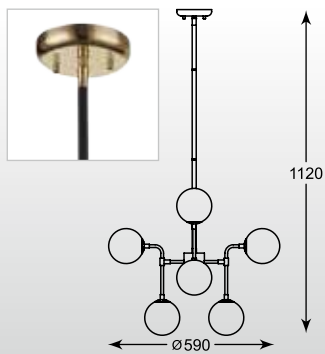

RIANO
Pendant P0454-08C-SDGF
8*G9 MAX 33W
gold / black / clear / opal
metal / glass