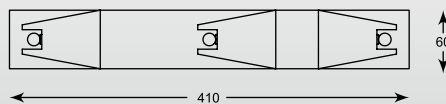

SPAZIO
Spot CK99603A-2B
2* LED 5W 800 LM 3000 K
black metal

SPAZIO
Spot CK99603A-3B
3* LED 5W 1200 LM 3000 K
black metal