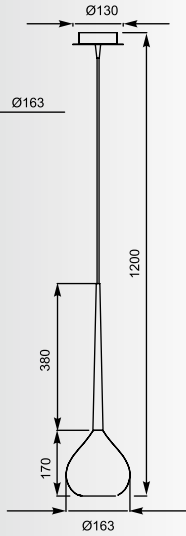

LIBRA

Pendant

1. MD2128-1S (silver)
  2. MD2128-1R (red)
  3. MD2128-1W (white)
2. **1* E14 40W glass shiny metal chrome canopy, black metal body, silver chrome or red or white glass shade**

LIBRA

Pendant

1. MD2128B-3S (silver)
  2. MD2128B-3R (red)
  3. MD2128B-3W (white)
2. **3* E14 40W metal chrome canopy, black metal body, silver chrome or red or white glass shade**