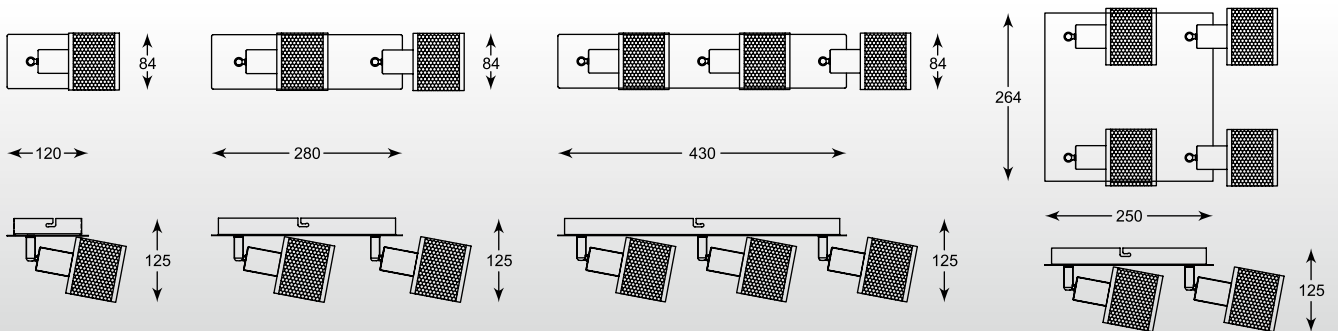

LOREN
Spot CK100005-1
1* E14 MAX 5W
(LED BULB ONLY)
chrome / satin nickel
iron / stainless / resin

LOREN
Spot CK100005-2
2* E14 MAX 5W
(LED BULB ONLY)
chrome / satin nickel
iron / stainless / resin

LOREN
Spot CK100005-3
3* E14 MAX 5W
(LED BULB ONLY)
chrome / satin nickel
iron / stainless / resin

LOREN
Spot CK100005-4
4* E14 MAX 5W
(LED BULB ONLY)
chrome / satin nickel
iron / stainless / resin

LOREN: Spot CK100005-1, CK100005-2, CK100005-3, CK100005-4