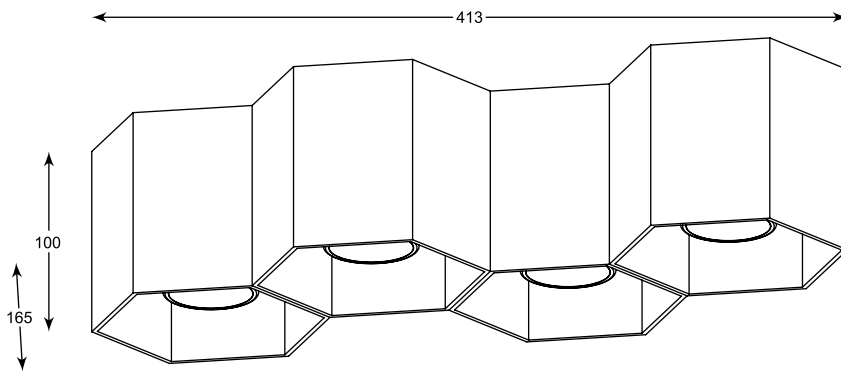

POLYGON
Spot
1. 20037-BK (black)
2. 20037-WH (white)
4*GU10 MAX 50W
black or white
aluminium