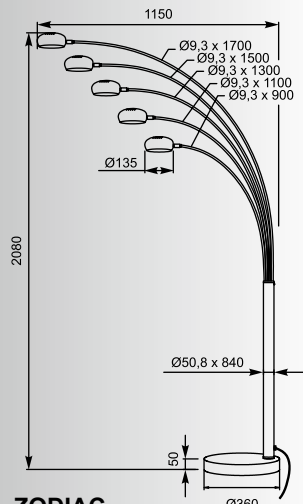

ZODIAC

Floor

1. TS-5805-BK (shiny black)
  2. TS-5805 (chrome)
2. **5* E14 MAX 40W**
   metal chrome
   or shiny black body