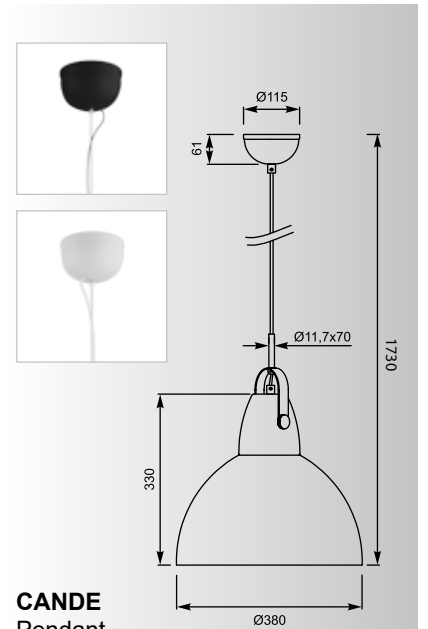

CANDE

Pendant

1. TS-110611P-BK (black)
2. TS-110611P-WH (white)

1*E27 MAX 60W

**black or white metal shade,
white inside**