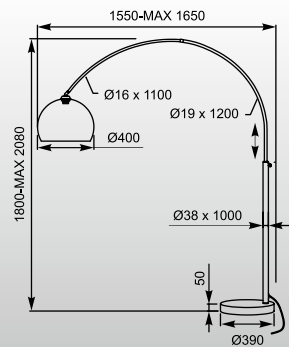

VISION: Floor TS-010121W
GLAM: Floor TS-010121WC