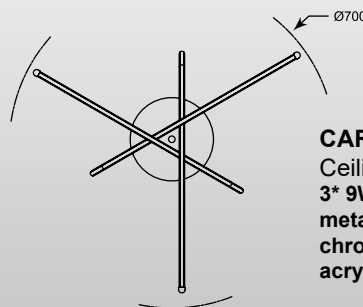

CARRELLO
Ceiling PL1100014-3
3* 9W LED MAX 27W 2250LM 3000K
metal chrome canopy,
chrome aluminium body,
acrylic shade

CARRELLO: Ceiling PL1100014-5, Ceiling PL1100014-3