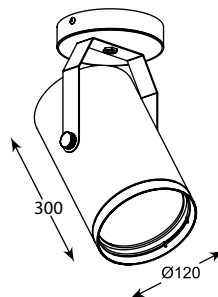

BOX CL
Spot
2. 20040-BK (black)
3. 20040-WH (white)
1* GU10-AR111 MAX 40W
white or black
aluminium

GO SL T 2: Spot 1. 20033-WH
BOX CL: Spot 2. 20040-BK (black), 3. 20040-WH (white)