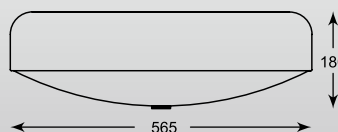

PINAR
Ceiling
C0296-07G-A0S8
7* G9 MAX 42W
white metal body,
glass

PINAR: Pendant P0296-07G-S8S8, Ceiling C0296-07G-A0S8