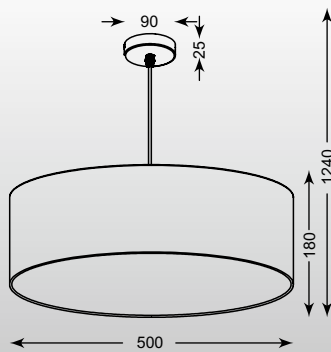

ANDREA
Pendant
HP1392-500-BL+PB (black-gold)
1* E27 MAX 40W
satin steel metal canopy,
fabric shade back outside,
gold inside