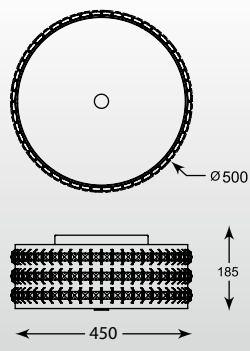

BARBOSA
Ceiling C0379-06A-B5AC
6*5W LED 2820LM 3000 K
metal chrome base
with k9 clear crystal,
metal chrome canopy