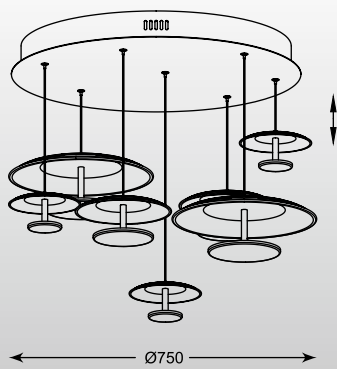

Max
1000

PROTEAN
Pendant L-CD-786
LED SMD 90W 5500LM 3000K
metal chrome canopy,
metal chrome body, PC shade