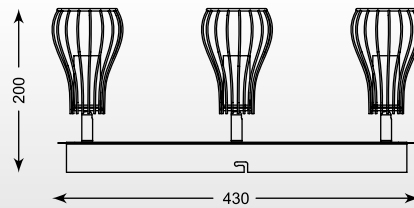

OSCAR
Spot
CK170519-3
3*E14 MAX 40W
white metal,
chrome metal