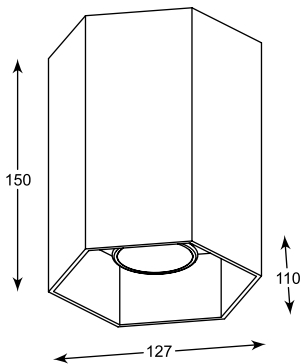

POLYGON CL 1L
Spot
1. 20067-BK (black)
2. 20067-WH (white)
3. 20067-AL (brushed silver)
1* GU10 MAX 50W
black or white or brushed
silver aluminium