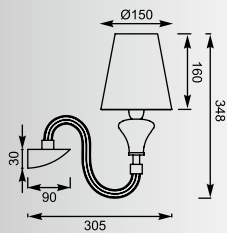

90

PRINCE: Pendant P0360-06D-F4AC, Wall W0360-01A-B5AC

CHANDELIER

Ceiling
 MC2070-5BL
 5*E14 25W/1*G9 40W
 white glass on body,
 black glass arms /
 black shade /
 metal chrome body

CHANDELIER

Wall
 MB2070-1BL
 1*E14 25W
 white glass on body,
 black glass arms /
 black shade /
 metal chrome body