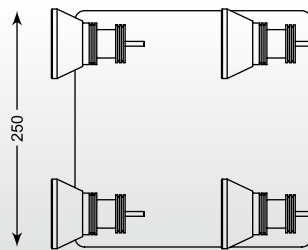

MOLI
Spot
CK170205-2
2* 5W LED 800 LM 3000K
iron / stainless steel / aluminum

MOLI
Spot
CK170205-4
4* 5W LED 1600 LM 3000K
iron / stainless steel / aluminum

MOLI: Spot CK170205-1, Spot CK170205-2, Spot CK170205-4