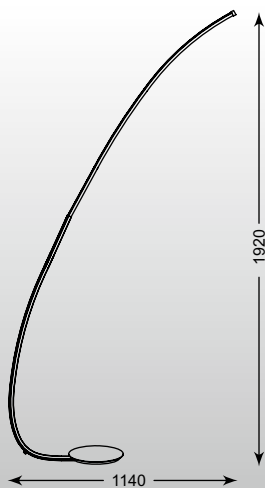

MEDEL
Floor
SL489/CH
1* LED 22W 2200 LM, 3000K
metal chrome base,
chrome aluminium body,
acrylic shade