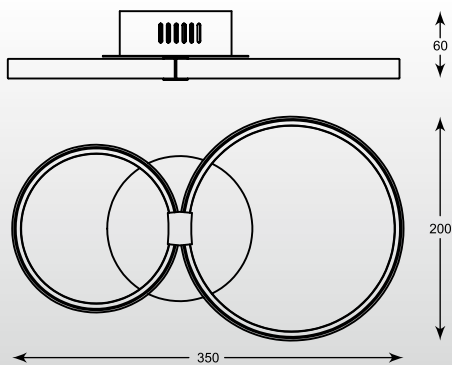

VALENTI
Ceiling MX48002-2B
LED 12W 700 LM 3000K
metal chrome canopy,
aluminium body, acrylic shade