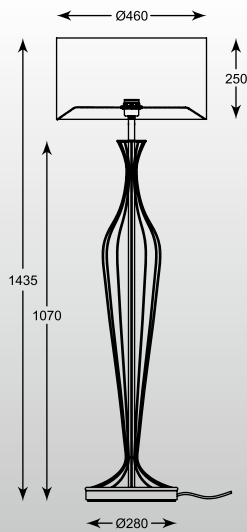

HUGO
Floor
TS-120630F-BK (black)
1* E27 MAX 60W
shiny black metal body,
black fabric shade

HUGO
Floor
TS-120630F-BKWH (white)
1* E27 MAX 60W
shiny black metal body,
white fabric shade