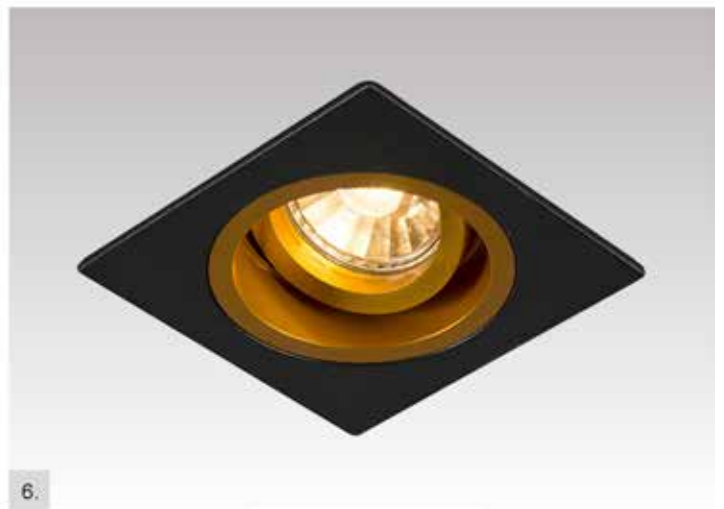

CHUCK DL ROUND

1. Spot
   1. 92699 (white)
   1*GU10/MAX 50W
   aluminium full white
   2. 92700 (black)
   1*GU10/MAX 50W
   aluminium full black
   3. 92702 (black/gold)
   1*GU10/MAX 50W
   aluminium black body
   +gold reflector