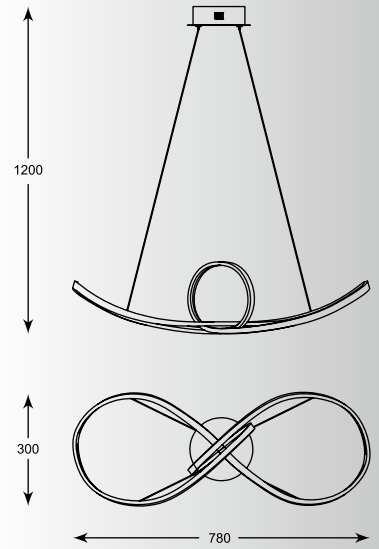

DARIO
Pendant MP48006-1H
LED 34W 1500 LM 3000 K
aluminium base,
acrylic shade,
metal chrome canopy