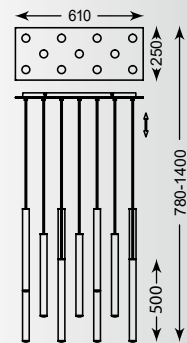

LOYA
Pendant
P0461-11A-B5SC
11* 5 W LED 4950LM 3000 K
chrome / french gold /
antique copper metal

ZUMALINE