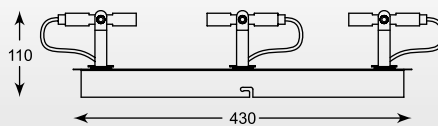

COSTA
Spot CK170208-1
1* 5W LED 400 LM 3000K
white and black metal, PC

COSTA
Spot CK170208-2
2* 5W LED 800 LM 3000K
white and black metal, PC

COSTA
Spot CK170208-3
3* 5W LED 1200 LM 3000K
white and black metal, PC

COSTA
Spot CK170208-4
4* 5W LED 1600 LM 3000K
white and black metal, PC

COSTA: Spot CK170208-1, Spot CK170208-2, Spot CK170208-3, Spot CK170208-4

ZUMA LINE