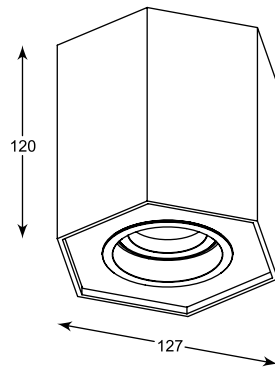

POLYGON CL R

Spot

1. 20077-WH (white)
  2. 20077-GD (brushed gold)
  3. 20077-BK (black)
  4. 20077-AL (brushed silver)
2. **1* GU10 MAX 50W**
   white or brushed gold
   or black or brushed silver

POLYGON: Spot 20077-WH (white), 20077-GD (brushed gold), 20077-BK (black), 20077-AL (brushed silver)