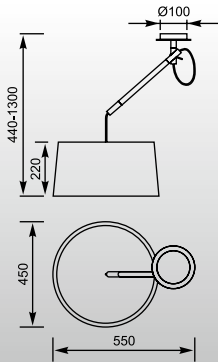

NORDICA mantra
Pendant
4928
1*E27 MAX 23W
plastic shade / wood