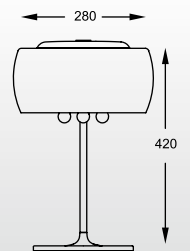

CRYSTAL
Table
T0076-03E-F4FZ
3*G9 42W MAX
clear glass plating /
clear crystal drops /
chrome