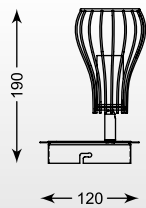

OSCAR
Spot
CK170519-1
1*E14 MAX 40W
white metal,
chrome metal