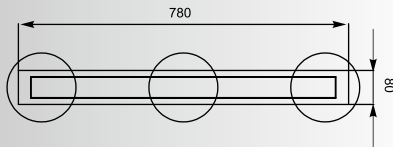

MD2101B-3S

(silver)

3*E14 40W

metal chrome canopy,
 white or chrome glass shade

LIBRA: Pendant MD2128B-3S (silver)

LIBRA

Pendant

- 1. MD2128-1S (silver)
 - 2. MD2128-1R (red)
 - 3. MD2128-1W (white)
- 1* E14 40W glass shiny metal chrome canopy, black metal body, silver chrome or red or white glass shade**