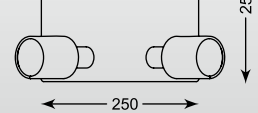

DAVIA
Spot CK170811-4
4*E14 MAX 40W
iron, stainless steel,
fabric gold shade

DAVIA: Spot CK170811-1, TK170811-2, TK170811-3, CK170811-4

ZUMALINE