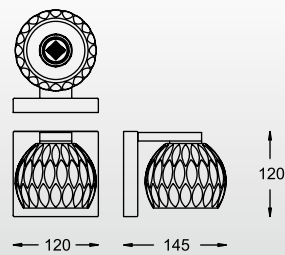

AURELIA
Wall W0404-01A-B5AC
1*5W LED 470 LM 3000 K
clear glass shade,
metal chrome canopy