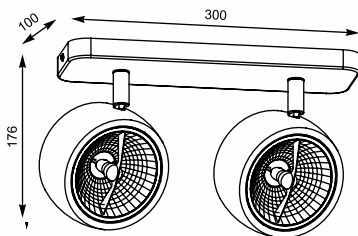

LOMO SL 2

Spot
1. 20004-BK (black)
2. 20004-WH (white)
2*G9/MAX 40W
aluminium
full black or white

LOMO SL 1

Spot
3. 20003-BK (black)
4. 20003-WH (white)
1*G9/MAX 40W
aluminium
full black or white

LOMO CL 1

Spot
5. 20001-BK (black)
6. 20001-WH (white)
1*G9/MAX 40W
aluminium
full black or white

LOMO: Spot 1. 20004-BK (black), 2. 20004-WH (white), 3. 20003-BK (black),
4. 20003-WH (white), 5. 20001-BK (black), 6. 20001-WH (white)