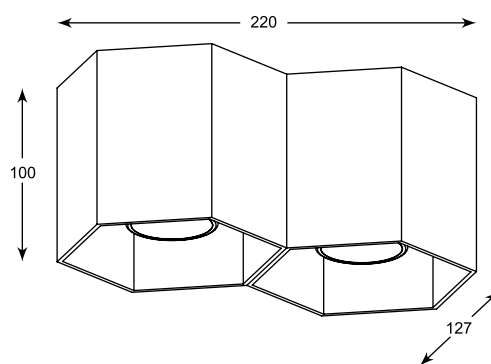

POLYGON CL2
Spot
4. 20036-AL
(brushed silver)
5. 20036-BK (black)
6. 20036-WH (white)
2* GU10 MAX 50W
brushed silver or black
or white aluminium

POLYGON CL 1L: Spot 20067-BK (black), 20067-WH (white), 20067-AL (brushed silver), 20036-AL (brushed silver), 20036-BK (black), 20036-WH (white)