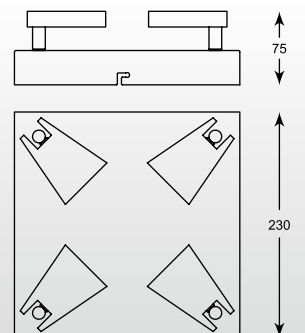

SPAZIO
Spot CK99603A-4B
4* LED 5W 1600 LM 3000 K
black metal

SPAZIO: Spot CK99603A-1B, Spot CK99603A-2B, Spot CK99603A-3B, Spot CK99603A-4B

ZUMA LINE