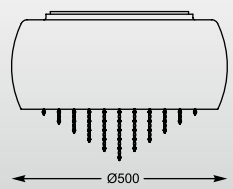

VISTA
Ceiling
C0076-06K-F4GR (silver)
6°G9 MAX 42W
silver glass shade
with dots / metal chrome