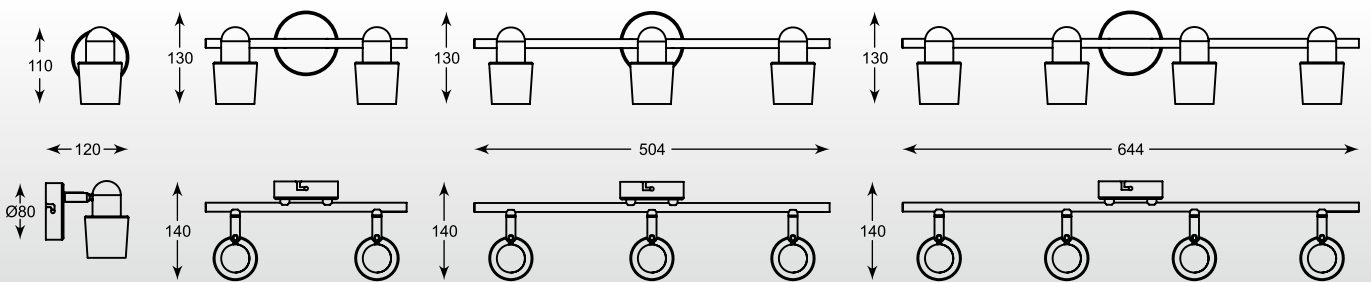

ALEX
Spot
CK99515-1W
1*GU10 MAX 40W
white metal,
chrome metal

ALEX
Spot
TK99515-2W
2*GU10 MAX 40W
white metal,
chrome metal

ALEX
Spot
TK99515-3W
3*GU10 MAX 40W
white metal,
chrome metal

ALEX
Spot
TK99515-4W
4*GU10 MAX 40W
white metal,
chrome metal

ALEX: Spot CK99515-1W, Spot TK99515-2W, Spot TK99515-3W, Spot TK99515-4W