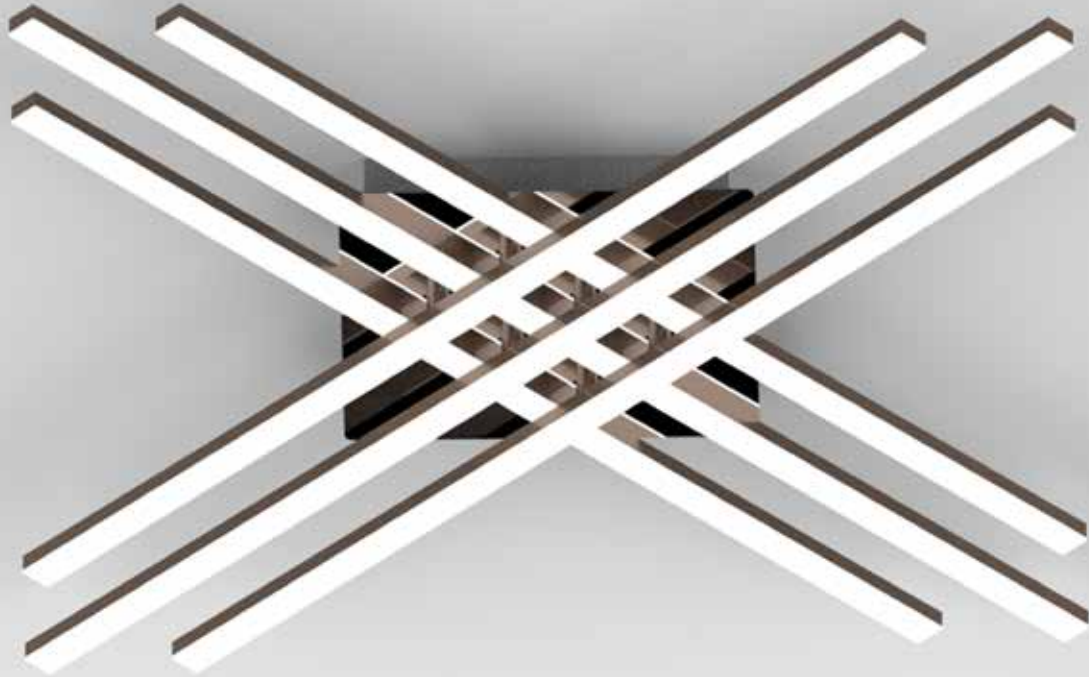

ZUMA
LED

CROSS
Ceiling PL99829-6
6* 8W LED 48W 3800 LM 3000 K
metal chrome canopy,
chrome aluminium base,
acrylic shade

CROSS: Ceiling PL99829-6