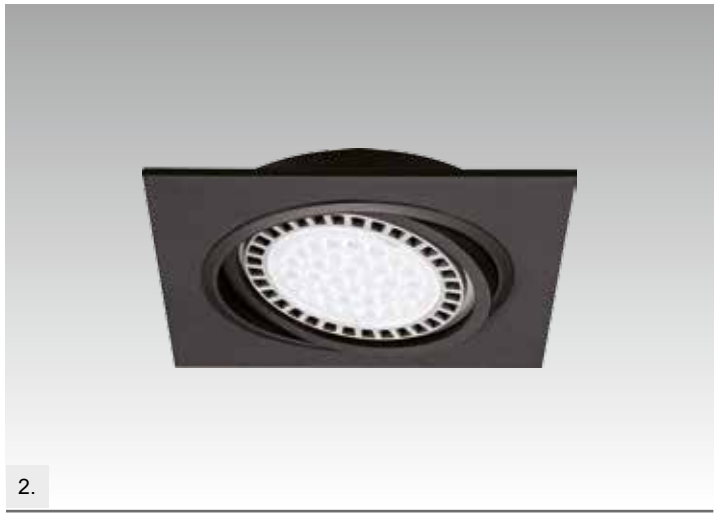

BOXY DL 1

Spot 1. 20071-WH (white)
2. 20071-BK (black)
1* GU 10 /AR 111 MAX 15 W
aluminium full white or black