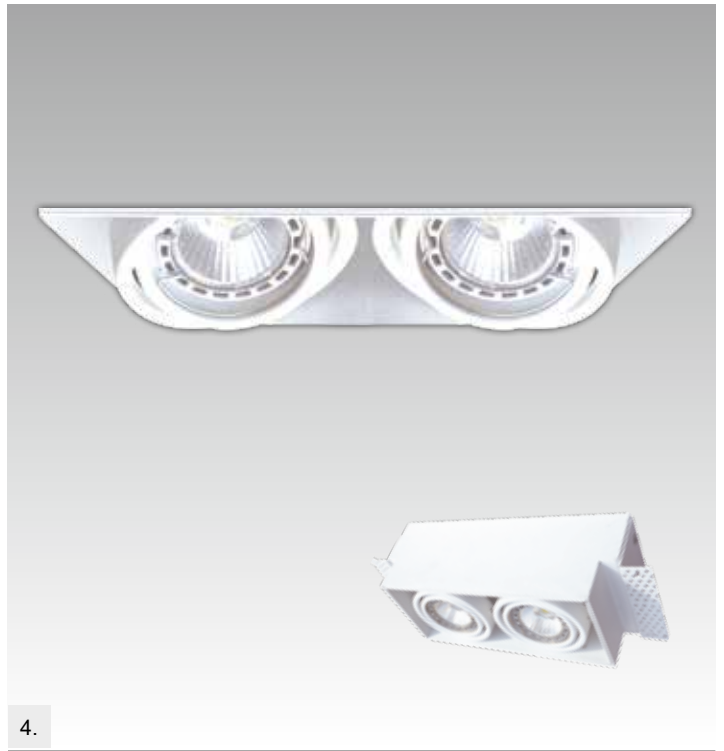

TUBO WL: Wall 1. 20034-BK (black), 2. 20034-CH (white)

ONEON DL: Spot 3. 94363-BK (black), 4. 94363-WH (white), 5. 94364-WH (white), 6. 94364-BK (black)

ONEON DL 50-1
Spot
1. 94361-BK (black)
2. 94361-WH (white)
1*GU10 MAX 50W
aluminum black or white