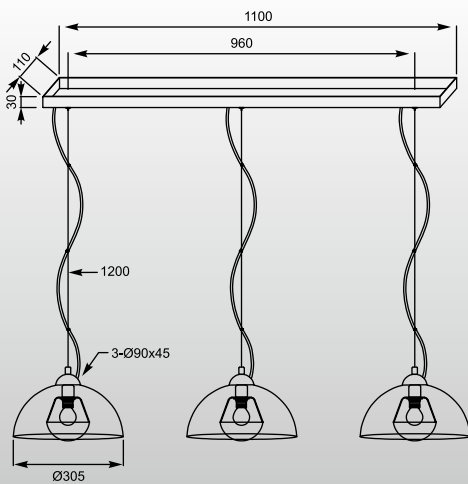

ANTENNE
Pendant
TS-120404P-BKGO
(shade gold inside)
3* E27 MAX 60W
black metal canopy, black
shade gold inside