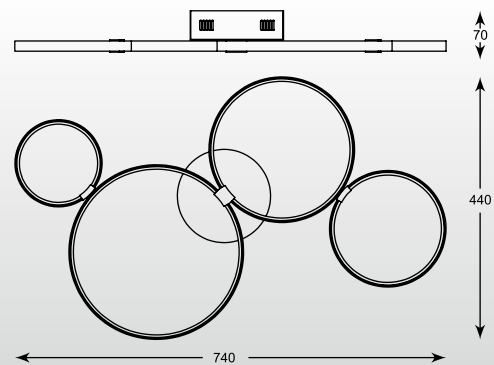

VALENTI
Ceiling MX48002-4
LED 27W 1600 LM 3000K
metal chrome canopy,
aluminium body, acrylic shade

VALENTI: Ceiling MX48002-2B, Ceiling MX48002-4