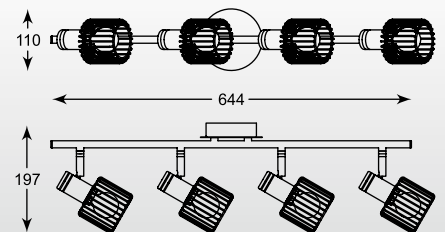

MARTIN
Spot TK171206-4
4*E14 MAX 40W
black / gold
iron

MARTIN: Spot CK171206-1, TK171206-2, TK171206-3, TK171206-4, Pendant L171207-5