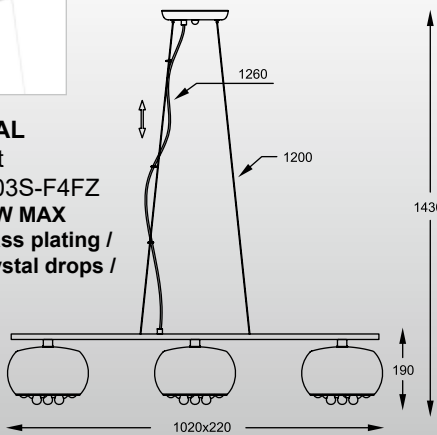

CRYSTAL
Pendant
P0076-03S-F4FZ
3*G9 42W MAX
clear glass plating /
clear crystal drops /
chrome