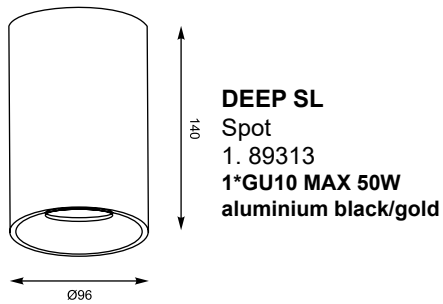

DEEP SL: Spot 89313
RONDOO SL: Spot 20038-BK (black), 20038-WH (white)