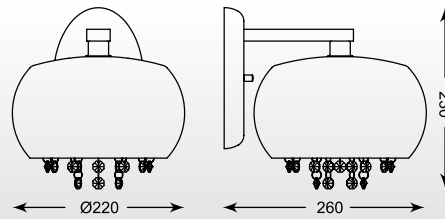

VISTA

Wall

3. W0076-01E-F4GQ (gold)
1* G9 MAX 42W
gold glass shade with
dots / metal chrome /
crystal drops inside

VISTA

Wall

4. W0076-01E-F4GR (silver)
1* G9 MAX 42W
silver glass shade with dots /
metal chrome /
crystal drops inside

VISTA: Wall W0076-01B-B5GQ, W0076-01B-B5GR, W0076-01E-F4GQ, W0076-01E-F4GR