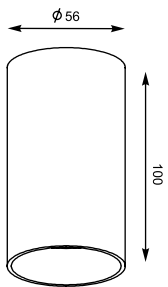

LOMO: Spot 1. 20004-BK (black), 2. 20004-WH (white), 3. 20003-BK (black),
 4. 20003-WH (white), 5. 20001-BK (black), 6. 20001-WH (white)

1.

2.

3.

4.

TUBA SL 1
Spot
1. 92679 (white)
1*GU10/MAX 50W
aluminium full white