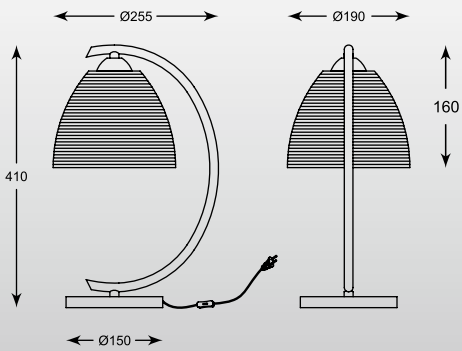

2. MD9023-1L (silver)

1*E27 60W

black or silver/aluminium

wire shade opal glass inside

ZUMALINE

PICO
 Table MT9023-1S (silver)
 1*E27/MAX 60W
 chrome / silver

PICO
 Table MT9023-1S (black)
 1*E27/MAX 60W
 silver metal wire shade,
 opal glass inside