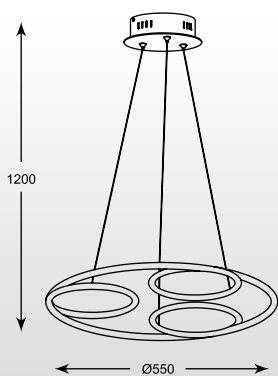

PERIA
Pendant
MP82024-1A
LED 36W
(2100 LM, 3000 K)
metal chrome canopy,
chrome aluminium
body, acrylic shade