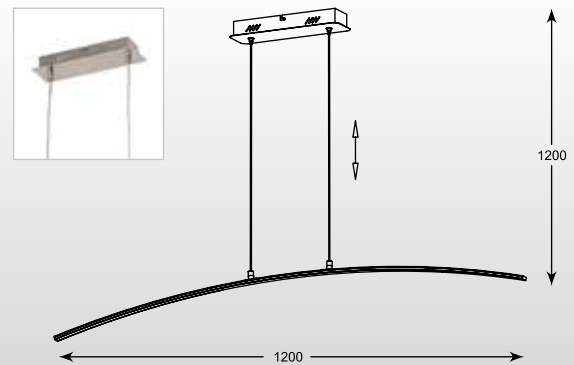

PISTA
Pendant L99832-1
1*LED 15W 800 LM 3000K
acrylic silver body,
metal chrome canopy

PISTA: Pendant L99833-1, Pendant L99832-1