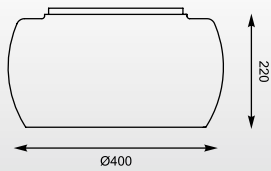

RAIN
Ceiling
C0076-05L-F4K9
(silver)
5*G9 MAX 42W
metal chrome /
smoky glass /
crystal drops inside