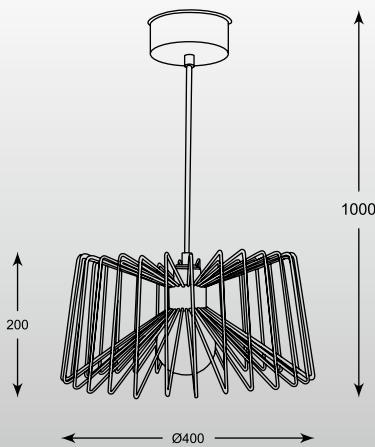

NIK
Pendant
PEND442-BL
1*E27 MAX 40W
black metal rod shade,
black canopy