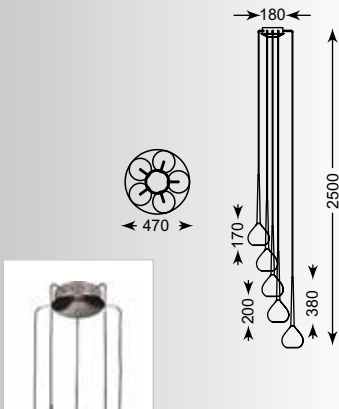

LIBRA

Pendant

1. MD2128A-5R (red)
2. MD2128A-5W (white)

5* E14 40W

metal chrome canopy,
black metal body,
red or white glass shade