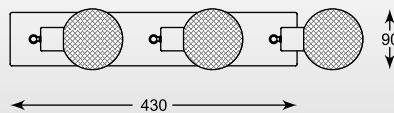

ISLA
Spot CK99898-3
3* LED 4W 750 LM 3000 K
iron / stainless / resin