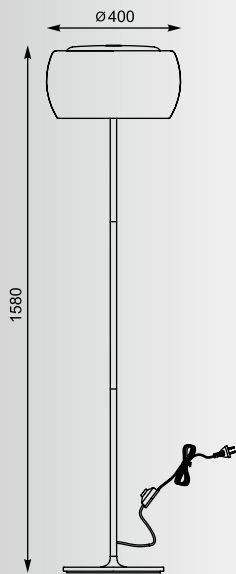

RAIN
Pendant
P0076-06X-F7L9 (gold)
6* G9 MAX 42W
metal chrome, gold glass,
crystal drops inside

RAIN
Floor
F0076-04A-F4L9
(gold)
4* G9 MAX 42W
metal chrome, gold
glass, crystal drops
inside