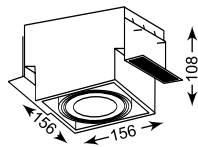

ONEON DL 111-1

Spot

3. 94363-BK (black)
4. 94363-WH (white)
- 1* GU10/AR111 MAX 15W
- aluminum black or white