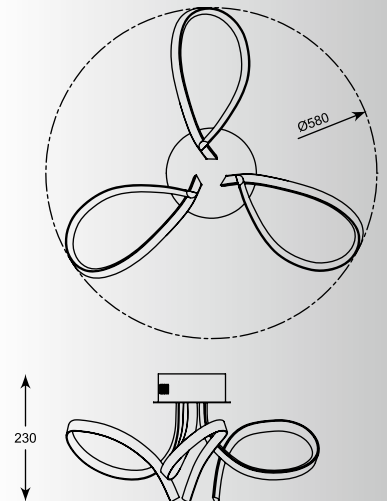

DARIO
Ceiling MX48006-3K
LED 24W 1000 LM 3000 K
aluminium base,
acrylic shade,
metal chrome canopy