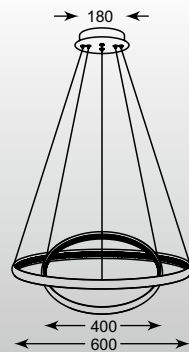

BALVI
Pendant
MP57043-2
LED 30W
1800LM 3000K
metal chrome canopy,
chrome aluminium body
with crystals inside

BALVI: Pendant MP57043-2