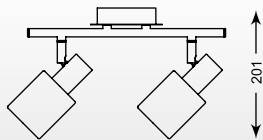

DAVIA
Spot CK170811-1
1*E14 MAX 40W
iron, stainless steel,
fabric gold shade

DAVIA
Spot TK170811-2
2*E14 MAX 40W
iron, stainless steel,
fabric gold shade

DAVIA
Spot TK170811-3
3*E14 MAX 40W
iron, stainless steel,
fabric gold shade

DAVIA
Spot CK170811-4
4*E14 MAX 40W
iron, stainless steel,
fabric gold shade

DAVIA: Spot CK170811-1, TK170811-2, TK170811-3, CK170811-4

ZUMALINE