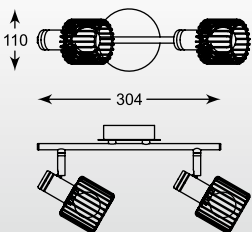

MARTIN
Spot TK171206-2
2*E14 MAX 40W
black / gold
iron