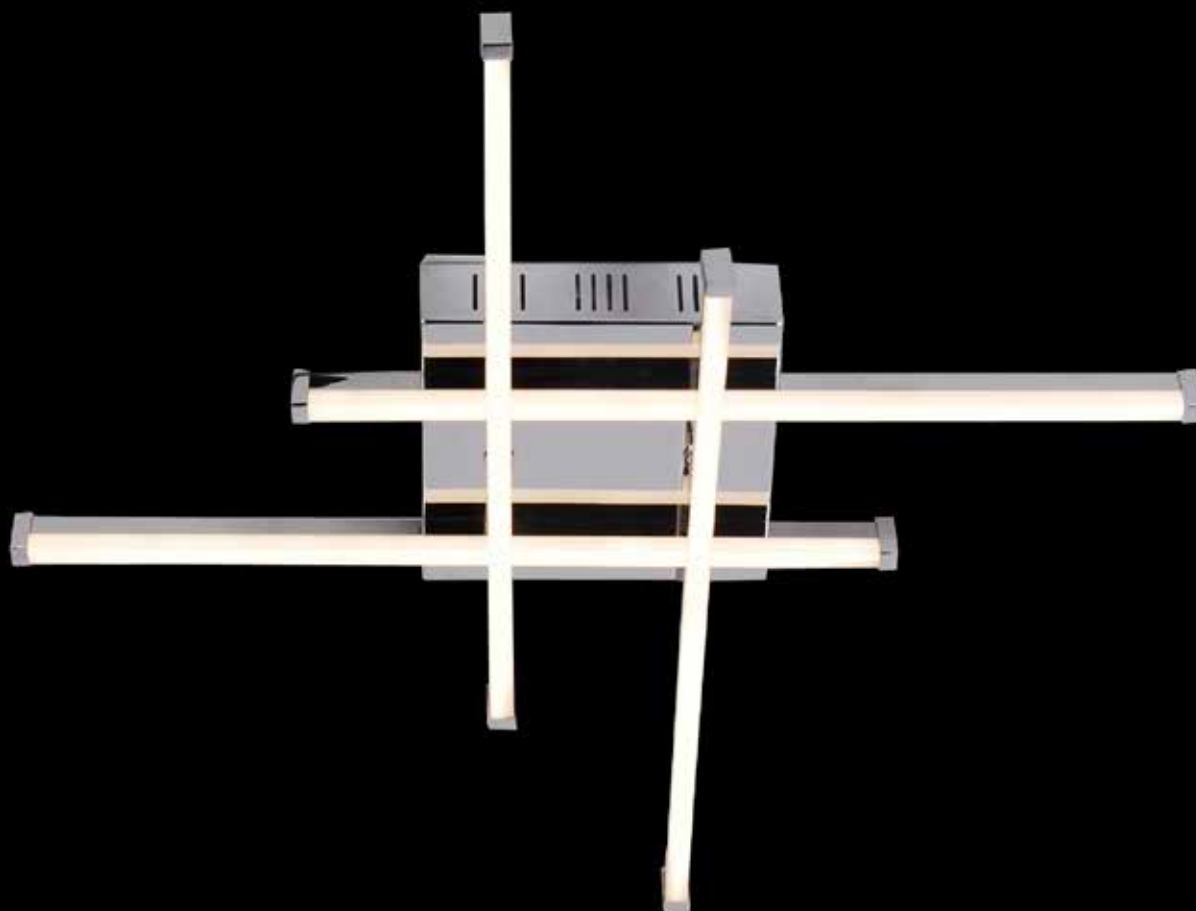

ZUMA
LED

MAURO
Ceiling
HP1419-C4
LED 19W 1144 LM 3000 K
metal chrome canopy,
chrome aluminium base,
acrylic shade

MAURO: Ceiling HP1419-C4