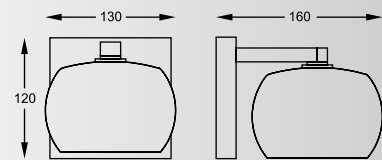

RAIN

Wall

2. W0076-01D-F4L9
(gold)

1* G9 MAX 42W
metal chrome, gold glass,
crystal drops inside