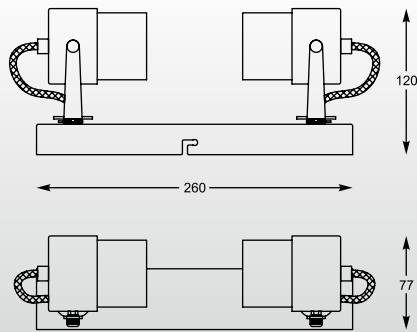

RAO
Spot CK99893-2
2*GU10 MAX 40W
chrome, black metal