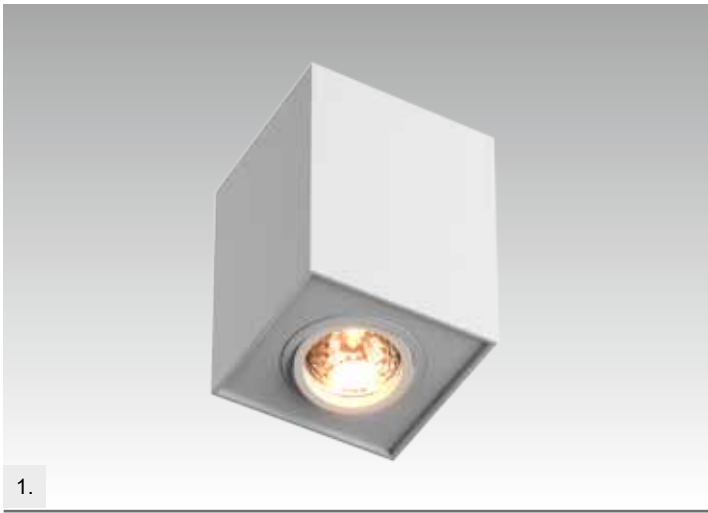

GU10 1*MAX 50W
aluminium
black or white or chrome

SQUARE: Spot 1. 50475-BK (black), 2. 50475-WH (white), 3. 50475-CH (chrome)

1.

4.

2.

5.

3.

QUADRO