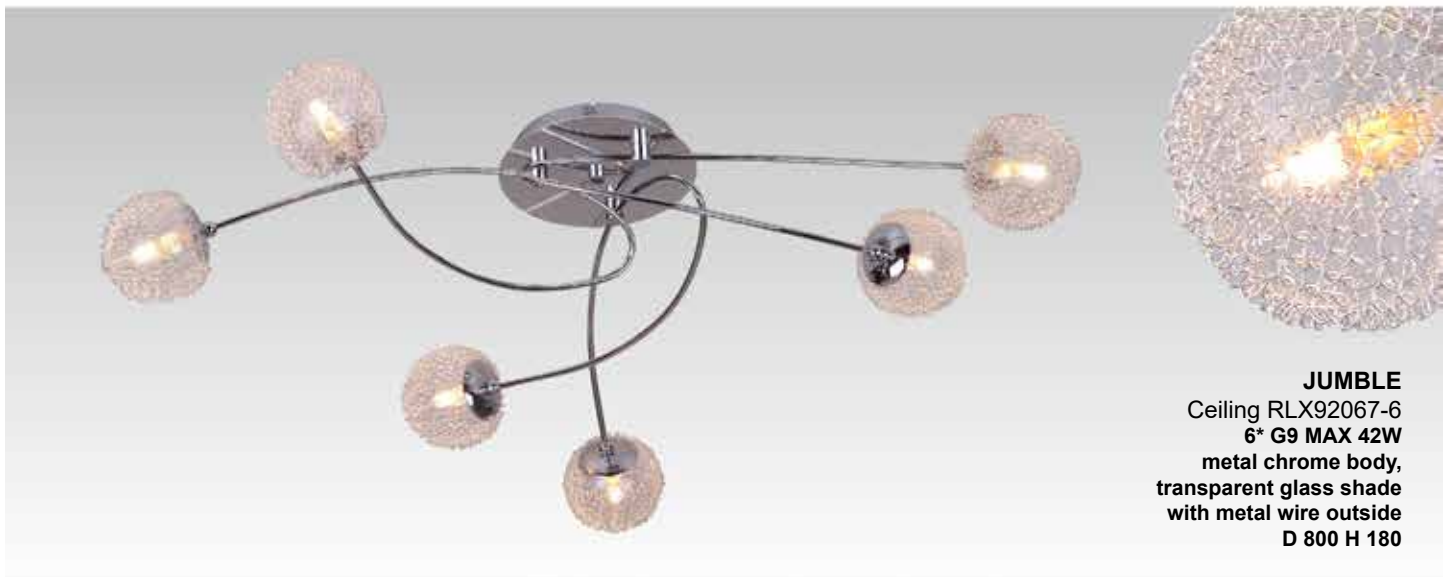

JUMBLE
Ceiling RLX92067-5B
5* G9 MAX 42W
metal chrome body,
transparent glass shade
with metal wire outside
W 800 H 300

JUMBLE
Ceiling RLX92067-6
6* G9 MAX 42W
metal chrome body,
transparent glass shade
with metal wire outside
D 800 H 180

JUMBLE: Ceiling RLX92067-3B, Ceiling RLX92067-4, Ceiling RLX92067-5B, Ceiling RLX92067-6