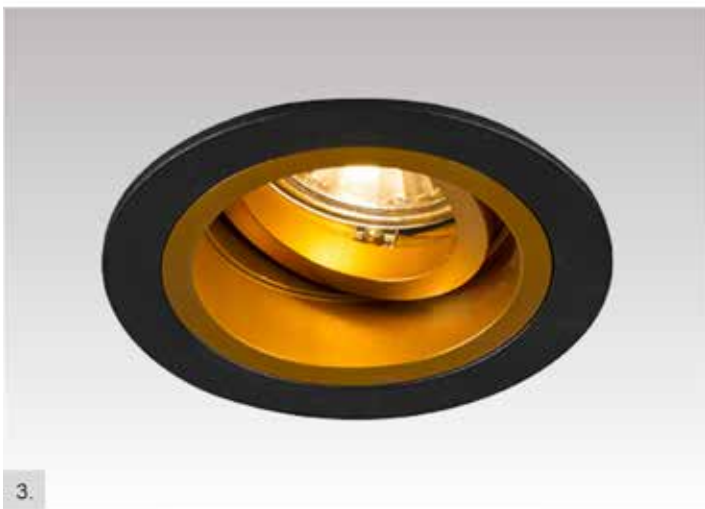

CHUCK DL ROUND

1. Spot
   1. 92699 (white)
   1*GU10/MAX 50W
   aluminium full white
   2. 92700 (black)
   1*GU10/MAX 50W
   aluminium full black
   3. 92702 (black/gold)
   1*GU10/MAX 50W
   aluminium black body
   +gold reflector