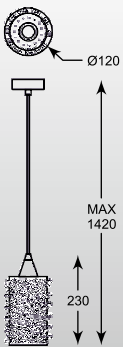

GIANNA
Pendant P0386-01A-F4AC
1*5W LED 470 LM 3000 K
metal chrome shade
with crystals,
metal chrome canopy