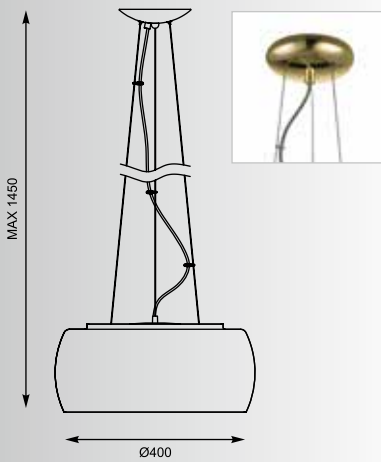

ZUMALINE

RAIN
Ceiling
C0076-05L-F4L9 (gold)
5* G9 MAX 42W
metal chrome, gold glass,
crystal drops inside

RAIN
Ceiling
C0076-06X-F4L9 (gold)
6* G9 MAX 42W
metal chrome, gold glass,
crystal drops inside

RAIN: Ceiling C0076-05L-F4L9, Ceiling C0076-06X-F4L9