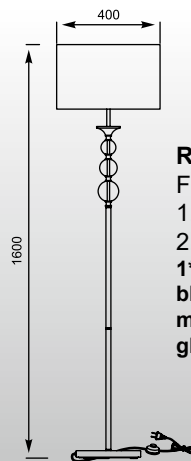

REA: Table 1. RLT93163-1B (black), 2. RLT93163-1W (white), Floor 1. RLL93163-1B (black), 2. RLL93163-1W (white)

REA
Floor
1. RLL93163-1B (black)
2. RLL93163-1W (white)
1* E27 MAX 60W
black or white fabric shade,
metal chrome body and base,
glass balls