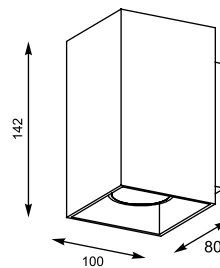

SANDY WL SQUARE

Spot

3. 92697 (white)
2*GU10/MAX 50W
aluminium full white

4. 92698 (black)
2*GU10/MAX 50W
aluminium full black

SANDY: Spot 1. 92695 (white), 2. 92696 (black), 3. 92697 (white), 4. 92698 (black)