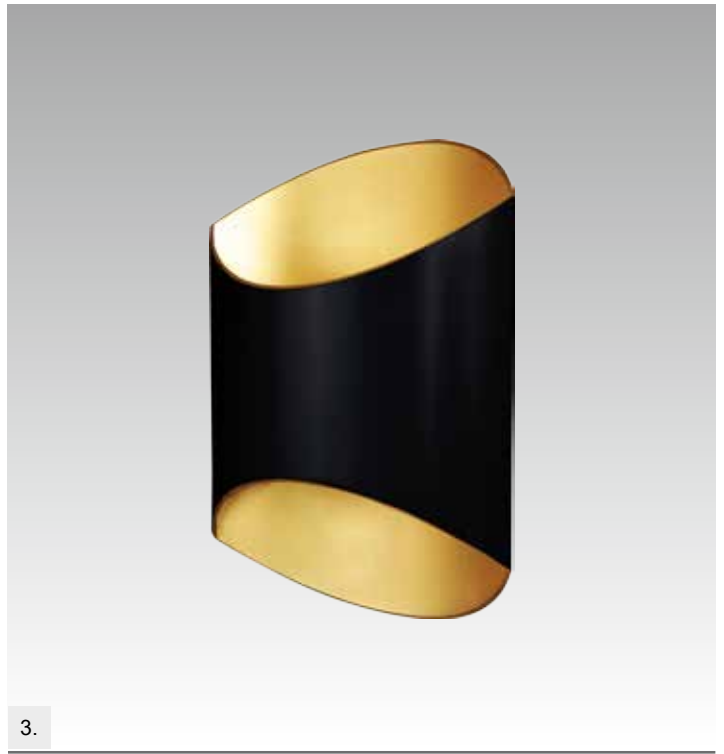

IMPRESS: Wall 1444

TORNADO: Wall 1376
SIMPLE: Wall 1390

TORNADO
Wall
1376
LED 4.8W
(600 LM, 3000 K)
metal chrome

SIMPLE
Wall
1390
LED 1X3W
(160 LM, 3000 K)
metal chrome

ARVADA
 1. Wall CS-W061-3 (black)
 2. Wall CS-W061-3 (white)
 1*E14 MAX 25W
 aluminium black or white