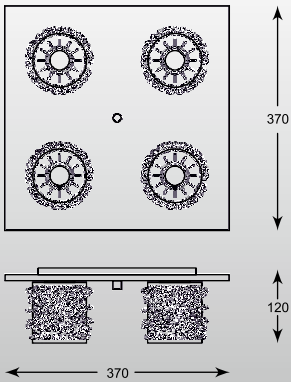

GIANNA: Ceiling C0386-04A-B5AC, Wall W0386-01A-B5AC

GIANNA
Ceiling C0386-04A-B5AC
4*5W LED 1880 LM 3000 K
metal chrome shade
with crystals,
metal chrome canopy