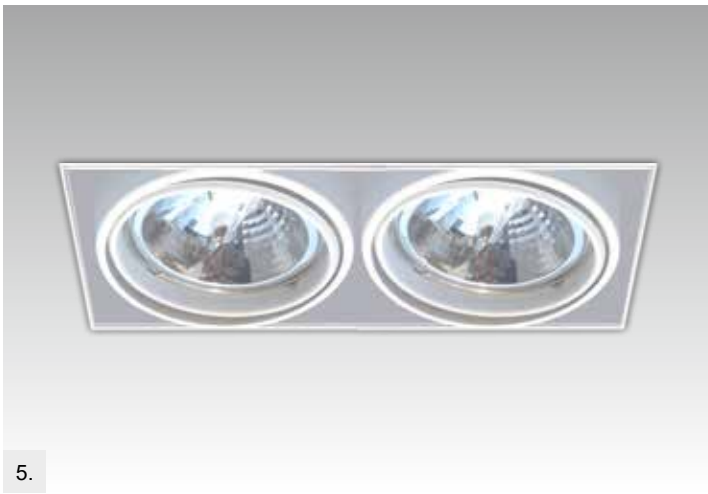

TORI: Spot 1. 20016-BK (black), 2. 20016-WH (white), 3. 20014-BK (black gold),
4. 20014-WH (white gold), 5. 20015-BK (black), 6. 20015-WH (white)

TUBO WL

Wall

- 1. 20034-BK (black)
- 2. 20034-CH (chrome)
- 1*GU10 MAX 50W
- aluminium
- black or chrome