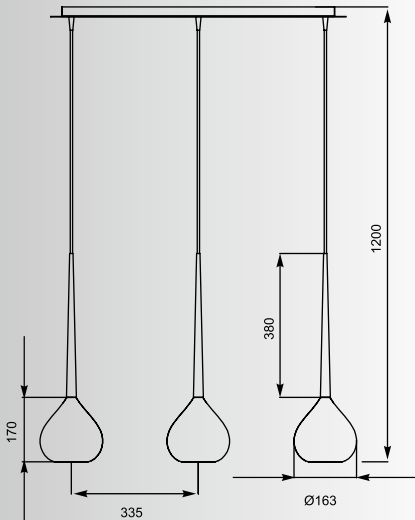

MD2101B-3S

(silver)

3*E14 40W

metal chrome canopy,
 white or chrome glass shade

LIBRA: Pendant MD2128B-3S (silver)

LIBRA

Pendant

- 1. MD2128-1S (silver)
 - 2. MD2128-1R (red)
 - 3. MD2128-1W (white)
- 1* E14 40W glass shiny metal chrome canopy, black metal body, silver chrome or red or white glass shade**