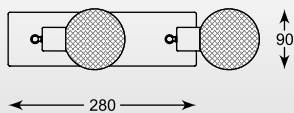

ISLA
Spot CK99898-2
2* LED 4W 500 LM 3000 K
iron / stainless / resin