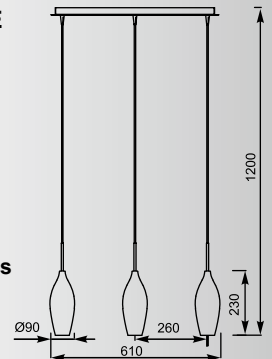

CHAMPAGNE

Pendant

MD2101B-3W

(white)

MD2101B-3S

(silver)

3*E14 40W

metal chrome canopy,
white or chrome glass shade