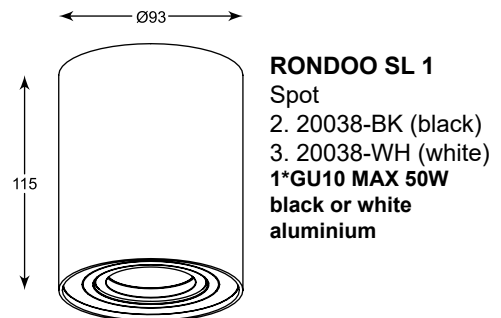

DEEP SL: Spot 89313
RONDOO SL: Spot 20038-BK (black), 20038-WH (white)