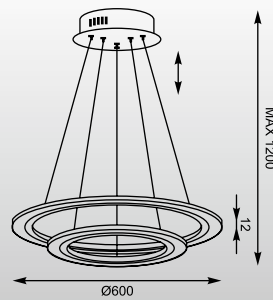

CIRCLE: Pendant L-CD-660-BL
FLAT CIRCLE: Pendant L-CD-660