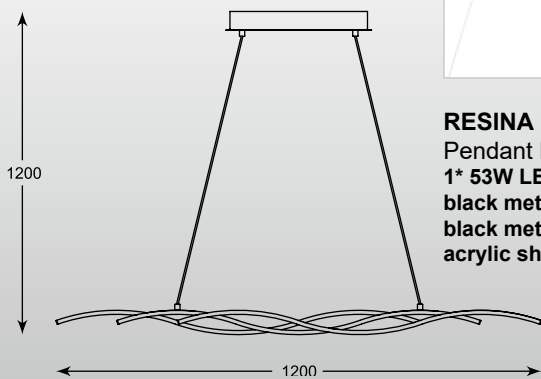

RESINA: Pendant L170221-3
TREN: Floor MF48060-1