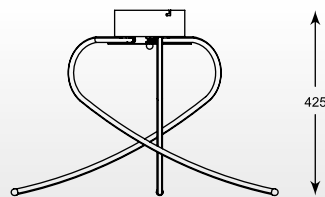

ZUMA
LED

CARRELLO
Ceiling PL1100014-5
5* 9W LED MAX 45W
2250LM 3000K
metal chrome canopy,
chrome aluminium body,
acrylic shade