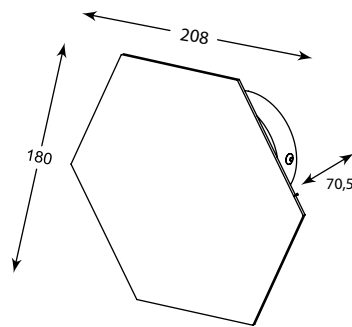

SHEET WL
HEXAGON
Wall
4. 20030-GD (brushed gold)
5. 20030-WH (white)
6. 20030-BK (black)
1* G9 MAX 40W
brushed gold or white
or black aluminium

SHEET WL: ROUND Wall 20031-BK (black), 20031-GD (brushed gold), 20031-WH (white)
HEXAGON Wall 20030-GD (brushed gold), 20030-WH (white), 20030-BK (black)