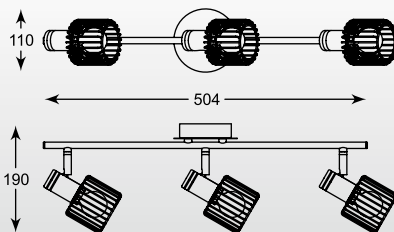

MARTIN
Spot TK171206-3
3*E14 MAX 40W
black / gold
iron