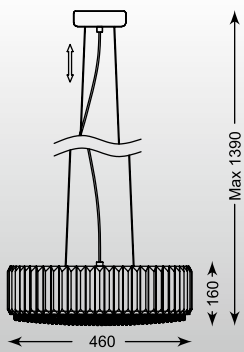

PRINCE: Pendant P0360-05B-F4AC, Ceiling C0360-05B-F4AC