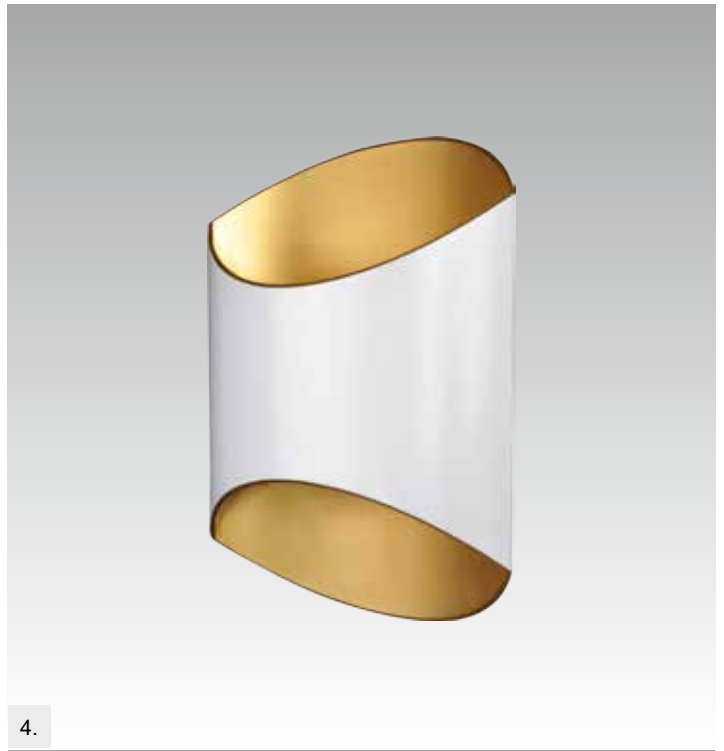

IMPRESS: Wall 1444

TORNADO: Wall 1376
SIMPLE: Wall 1390

TORNADO
Wall
1376
LED 4.8W
(600 LM, 3000 K)
metal chrome

SIMPLE
Wall
1390
LED 1X3W
(160 LM, 3000 K)
metal chrome

ARVADA
 1. Wall CS-W061-3 (black)
 2. Wall CS-W061-3 (white)
 1*E14 MAX 25W
 aluminium black or white