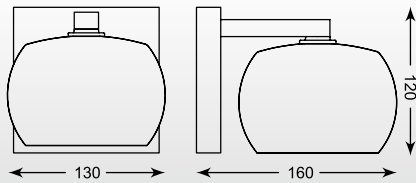

VISTA: Ceiling C0076-05K-F4GQ, Ceiling C0076-06K-F4GQ, Pendant P0076-05K-F4GQ, Pendant P0076-06K-F4GQ

1.

2.

3.

4.

VISTA

Wall

1. W0076-01B-B5GQ (gold)
1* G9 MAX 42W
gold glass shade with
dots / metal chrome /
crystal drops inside