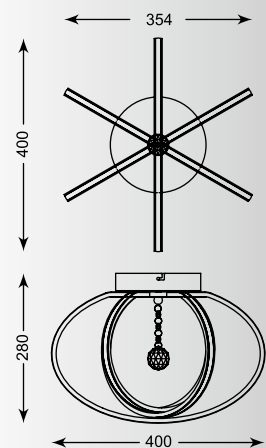

CARRELLO
Ceiling 0044
1* LED 26W 1000LM 3000K
metal chrome canopy, black
aluminium body, acrylic shade