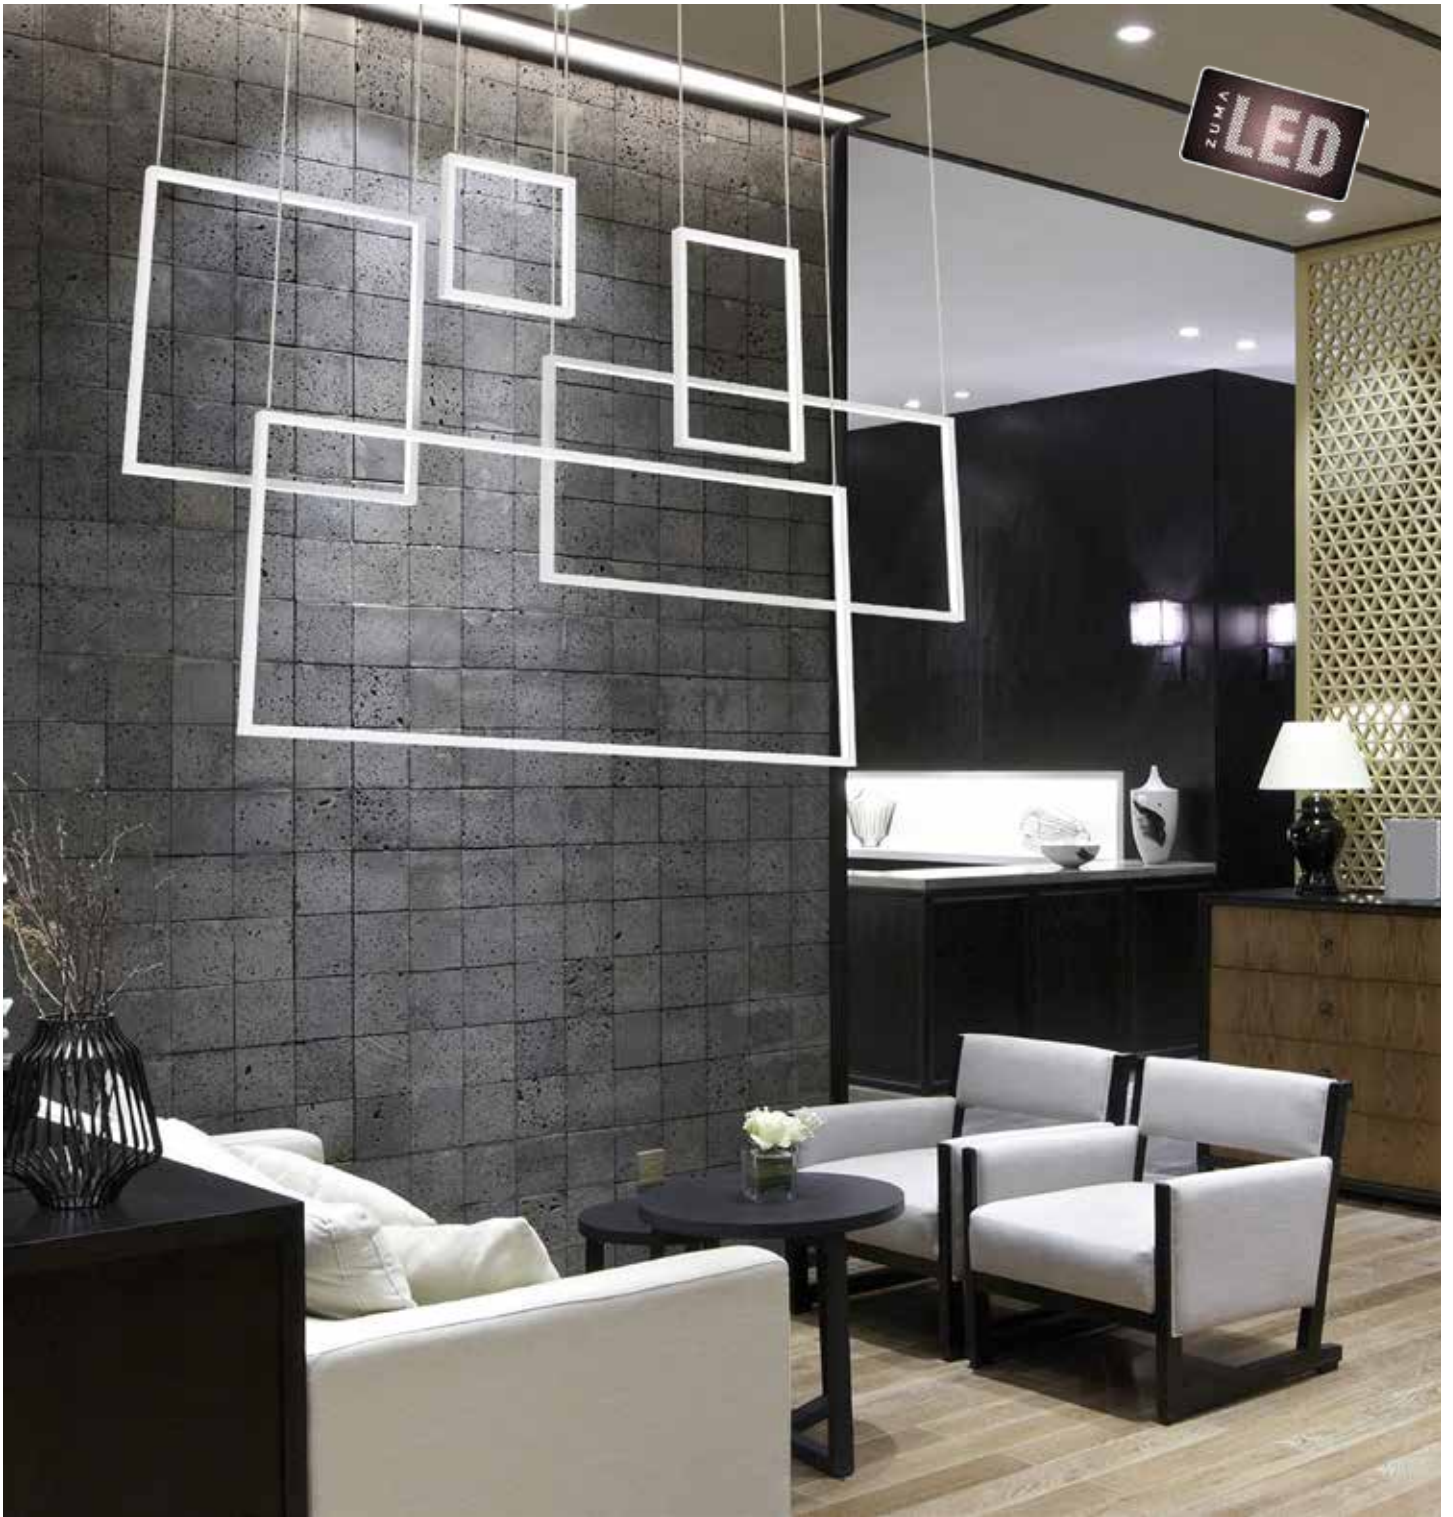

CRATO: Ceiling PL1612089-1A
RECTAN: Pendant L171209-5