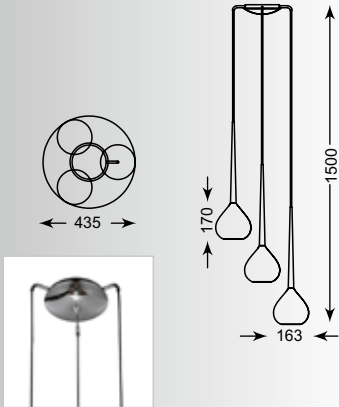

LIBRA

Pendant

- 1. MD2128B-3S (silver)
 - 2. MD2128B-3R (red)
 - 3. MD2128B-3W (white)
- 3* E14 40W metal chrome canopy, black metal body, silver chrome or red or white glass shade**

LIBRA: Pendant 1. MD2128-1S (silver), 2. MD2128-1R (red), 3. MD2128-1W (white),
Pendant 1. MD2128B-3S (silver), 2. MD2128B-3R (red), 3. MD2128B-3W (white)