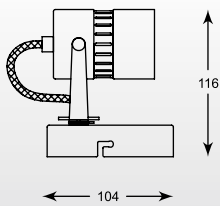

SICA: Spot CK99892-1, Spot CK99892-2, Spot CK99892-4