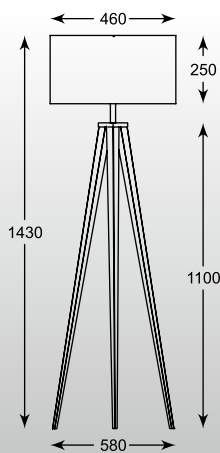

MARESCA

Floor

1. TS-170429F-BK (black)
2. TS-170429F-WH (white)

1* E27 MAX 60W

black or white metal standing base,
black or white fabric shade