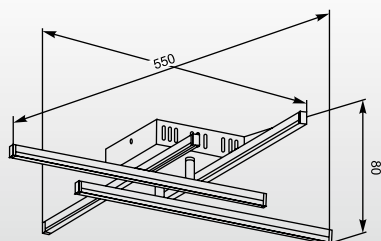

ZUMA
LED

MAURO
Ceiling
HP1419-C4
LED 19W 1144 LM 3000 K
metal chrome canopy,
chrome aluminium base,
acrylic shade

MAURO: Ceiling HP1419-C4