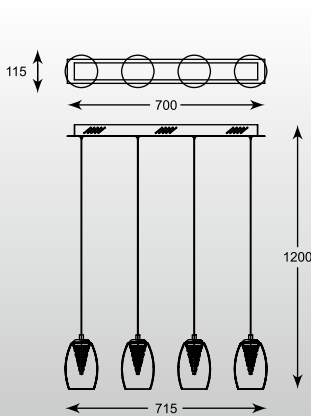

ENZO: Pendant MD1622-1 Clear, MD1622-4A Clear, MD1622-3B Clear, Wall MB1622-1 Clear