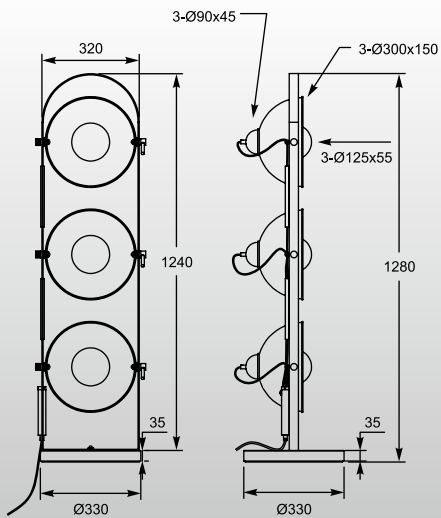

ANTENNE
Floor
TS-130801F-BKGO
(shade gold inside)
3* E27 MAX 60W
black metal body
and base, black shade
gold inside