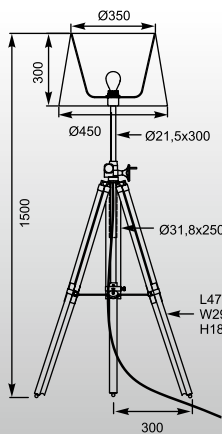

SEVILLE

Floor

1. TS-062909F-BR (black)
2. TS-062909F-CH (white)

1* E27 MAX 60W
chrome or antique brass
gold body, white-silver
or black-gold shade