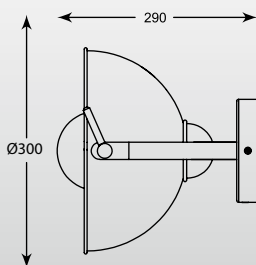

ANTENNE
Wall
TS-130801W-BKGO
1* E27 MAX 60W
black metal with gold inside