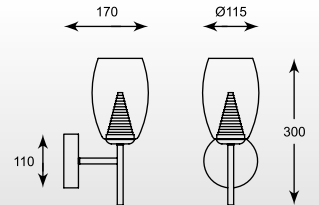

ENZO
Wall
MB1622-1 Clear
1* LED MAX 5W 470 LM
3000 K
chrome canopy,
transparent glass shade

ENZO: Pendant MD1622-1 Clear, MD1622-4A Clear, MD1622-3B Clear, Wall MB1622-1 Clear