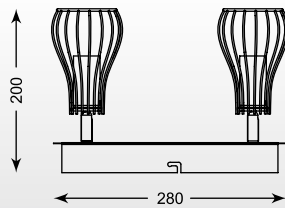

COSTA
Spot CK170208-4
4* 5W LED 1600 LM 3000K
white and black metal, PC

COSTA: Spot CK170208-1, Spot CK170208-2, Spot CK170208-3, Spot CK170208-4

ZUMA LINE

OSCAR
Spot
CK170519-1
1*E14 MAX 40W
white metal,
chrome metal