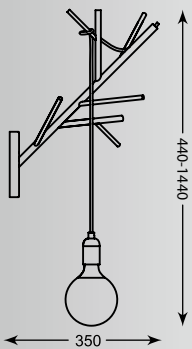

NARDO
Wall
W0442-01E-S8A0
1* E27 MAX 8W LED
white metal body,
glass shade