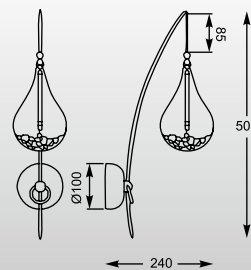

PERLE
Wall
W0226-01A-F4RK
1*G4 35W chrome / clear
borosilicate glass with K9
crystal