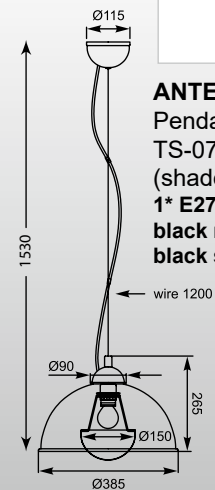

ANTENNE
Pendant
1. TS-071003P-BKGO
2. TS-071003P-BKSI
1* E27 MAX 60W
black metal canopy,
black shade gold or
silver inside

ANTENNE
Pendant
TS-071003PM-BKGO
(shade gold inside)
1* E27 MAX 60W
black metal canopy,
black shade gold inside

ANTENNE: Floor TS-090522F-BKSI, Pendant TS-071003P-BKGO, TS-071003P-BKSI, Pendant TS-071003PM-BKGO