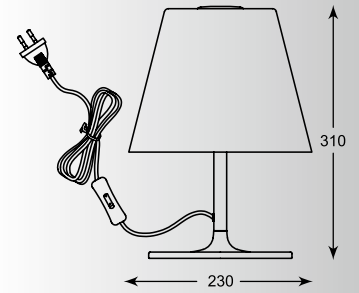

CANAS
Table T1328-02S-F7AA
2* G9 MAX 42W
gold metal body,
matt opal glass