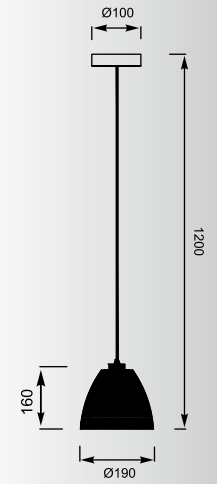

PICO

Pendant

1. MD9023-1S (silver)
  2. MD9023-1S (black)
2. 1*E27 MAX 60W
   aluminium wire shade /
   opal glass inside