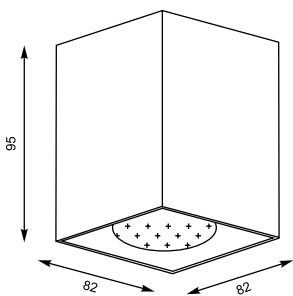

SQUARE

Spot

1. 50475-BK (black)
2. 50475-WH (white)
3. 50475-CH (chrome)

GU10 1*MAX 50W
aluminium
black or white or chrome