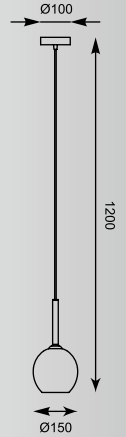

MONIC

Pendant

1. MD1629-1 (chrome)
2. MD1629-1 (copper)
3. MD1629-1 (white)
- 1* E14 MAX 40W
- chrome or copper
- or white glass
- with chrome canopy

MONIC

Pendant

1. MD1629-3A (chrome)
2. MD1629-3A (copper)
3. MD1629-3A (white)
- 3 *E14 MAX 40W
- chrome or copper
- or white glass
- with chrome canopy

MONIC

Pendant

1. MD1629-3B (chrome)
2. MD1629-3B (copper)
- 3 *E14 MAX 40W
- chrome or copper glass
- with chrome canopy

MONIC

Pendant

1. MD1629-5B (chrome)
2. MD1629-5B (copper)
- Chrome
- 5 *E14 MAX 40W
- chrome or copper glass
- with chrome canopy

MONIC: Pendant 1. MD1629-1 chrome, 2. MD1629-1 copper, 3. MD1629-1 white, 1. MD1629-3A chrome, 2. MD1629-3A copper, 3. MD1629-3A white, 1. MD1629-3B chrome, 2. MD1629-3B copper, 1. MD1629-5B chrome, 2. MD1629-5B copper