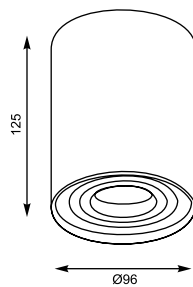

ROND00

Spot

4. 94354 (brushed gold)
5. 44805 (brushed silver)
6. 45519 (white)
7. 89201 (black)
- 1* GU10 MAX 50W
  brushed gold
  or brushed silver
  or white or black
  aluminium