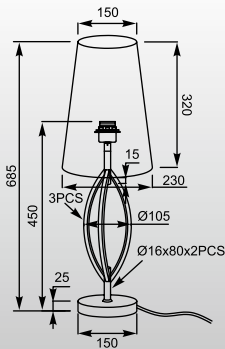

LORITA
 Floor
 TS-110314F-BK (black)
 TS-110314F-WH (white)
 1* E27 MAX 60W
 black or white metal body
 and base, black or white
 fabric shade

LORITA
 Table
 TS-110314T-BK (black)
 TS-110314T-WH (white)
 1* E27 MAX 60W
 black or white metal body
 and base, black or white
 fabric shade