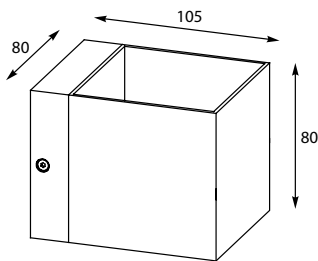

TRANSFER WL
Spot
1. 90842 (black)
1*G9/MAX 40W
aluminium full black

2. 90841 (white)
1*G9/MAX 40W
aluminium full white