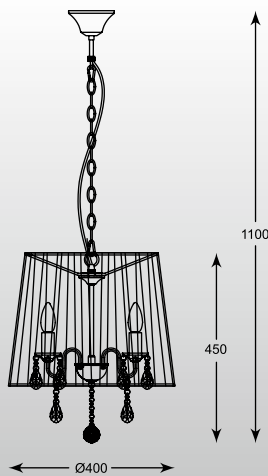

CESARE: Pendant RLD94350-5B, Pendant RLD94350-5A