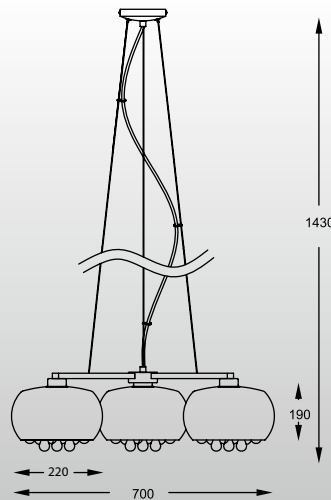

CRYSTAL
Pendant
P0076-03S-F4FZ
3*G9 42W MAX
clear glass plating /
clear crystal drops /
chrome