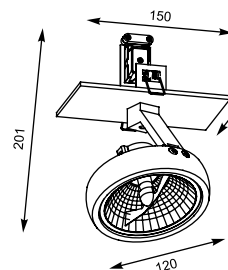

1.

3.

2.

4.

GINO DL 2
Spot
1. 20006-WH (white)
2*G9/MAX 40W
aluminium full white

2. 20006-BK (black)
2*G9/MAX 40W
aluminium full black

GINO DL 1
Spot
3. 20005-WH (white)
1*G9/MAX 40W
aluminium full white

4. 20005-BK (black)
1*G9/MAX 40W
aluminium full black