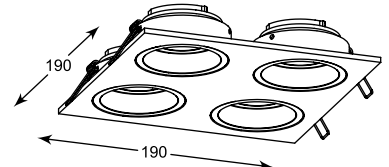

CHUCK DL4 SQUARE
Spot
5. 20069-WH (white)
6. 20069-BK (black)
4* GU10 MAX 50W
aluminium white or black

CHUCK DL SQUARE: Spot 1. 92703-GD (brushed gold), CHUCK DL ROUND: Spot 2. 92699-GD (brushed gold), CHUCK DL2 SQUARE: Spot 3. 20068-BK (black), 4. 20068-WH (white), CHUCK DL4 SQUARE: Spot 5. 20069-WH (white), 6. 20069-BK (black)