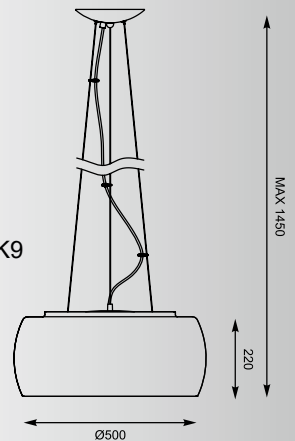

RAIN
Table
T0076-03D-F4K9
(silver)
3*G9 MAX 28W
metal chrome /
smoky glass /
crystal drops inside