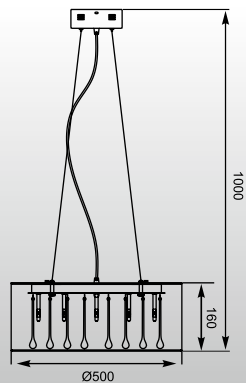

ARTEMIDA
Floor
RLL94123-4
4*E14 MAX 25W
silver
white thread shade /
metal