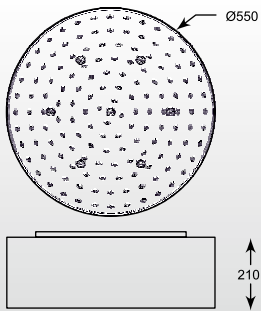

BLINK
Ceiling C0173-07W
7°G9 MAX 42W
silver shade, aluminium
rods with small crystal,
metal chrome canopy