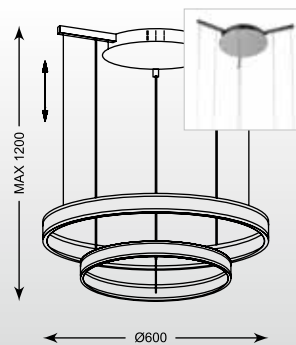

LUIS: Pendant HSP5291C-CH

CIRCLE
Pendant L-CD-672
LED 50W 3500LM 3000K
white metal aluminium
with acrylic shade,
chrome canopy

CIRCLE
Pendant L-CD-674
LED 70W 5000LM 3000K
white metal aluminium
with acrylic shade,
chrome canopy