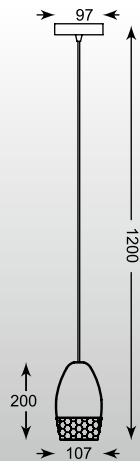

SILA: Pendant: 1. MD1510-1 (white), 2. MD1510-1 (chrome)

SILA
Pendant
1. MD1510-1 (white)
2. MD1510-1 (chrome)
1* G9 MAX 42W
metal chrome canopy,
opal glass or metal chrome
shade with glass ring