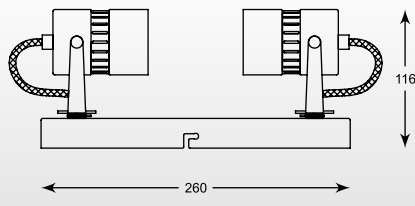

SICA: Spot CK99892-1, Spot CK99892-2, Spot CK99892-4