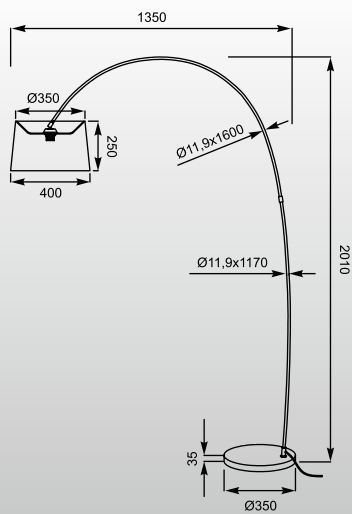

COSTANZA

Floor

1. TS-070720F-BK (black)
2. TS-070720F-WH (white)

1* E27 MAX 60W
black or white metal body
and base, black or white
fabric shade