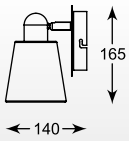

GALI
Spot
CK170520-1
1* E14 MAX 40W
metal chrome body,
brown fabric shade

GALI
Spot
CK170520-2
2* E14 MAX 40W
metal chrome body,
brown fabric shade

GALI
Spot
CK170520-3
3* E14 MAX 40W
metal chrome body,
brown fabric shade

GALI
Spot
CK170520-4
4* E14 MAX 40W
metal chrome body,
brown fabric shade

GALI: Spot CK170520-1, Spot CK170520-2, Spot CK170520-3, Spot CK170520-4