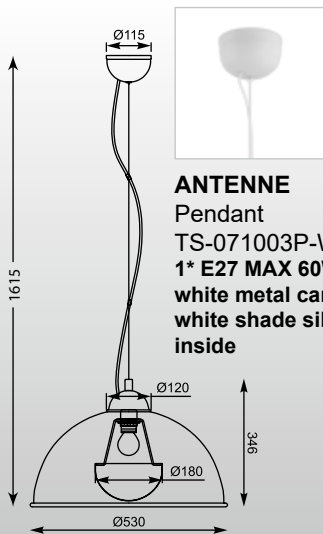

ANTENNE
Pendant
TS-071003P-WHSI
1* E27 MAX 60W
white metal canopy,
white shade silver
inside