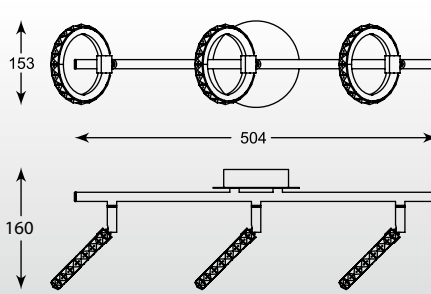

TOLEDO
Spot TK170815-2
2* 5W LED 500 LM 3000 K
chrome iron / stainless /
aluminium / crystal

TOLEDO
Spot CK170815-4
4* 5W LED 1000 LM 3000 K
chrome iron / stainless /
aluminium / crystal

TOLEDO
Spot TK170815-3
3* 5W LED 750 LM 3000 K
chrome iron / stainless /
aluminium / crystal