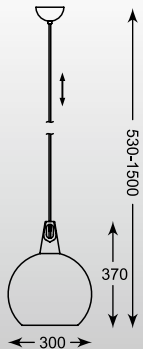

VINTO
Pendant
P1312-01C-F4AA
1*E27 MAX 26W
opal glass / metal
chrome canopy

SOWETO
Pendant
P0428-01A-F4FM
1*E27 MAX 26W
metal chrome
canopy, white
glass shade
with rain pattern