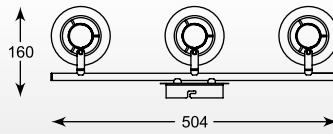

GALI
Spot
CK170520-2
2* E14 MAX 40W
metal chrome body,
brown fabric shade

GALI
Spot
CK170520-3
3* E14 MAX 40W
metal chrome body,
brown fabric shade

GALI
Spot
CK170520-4
4* E14 MAX 40W
metal chrome body,
brown fabric shade

GALI: Spot CK170520-1, Spot CK170520-2, Spot CK170520-3, Spot CK170520-4