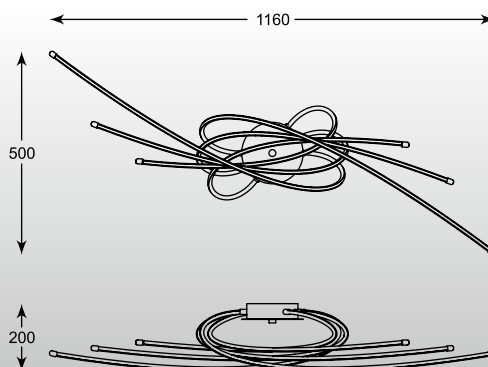

CARRELLO: Ceiling 00312, Ceiling 0044

PONTA
Ceiling PL170855-5
1* 50W LED 2000LM 3000K
metal chrome canopy,
chrome aluminium body,
acrylic shade

PONTA
Ceiling PL170855-4
1* 42W LED 1680LM 3000K
metal chrome canopy,
chrome aluminium body,
acrylic shade