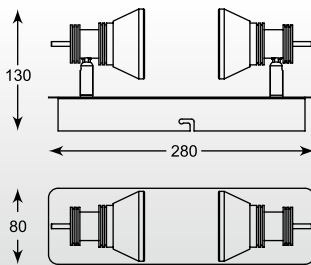

MOLI
Spot
CK170205-1
1* 5W LED 400 LM 3000K
iron / stainless steel / aluminum

MOLI
Spot
CK170205-2
2* 5W LED 800 LM 3000K
iron / stainless steel / aluminum