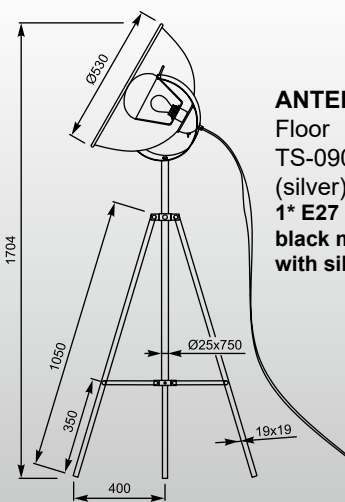

ANTENNE
Floor
TS-090522F-BKSI
(silver)
1* E27 MAX 60W
black metal
with silver inside