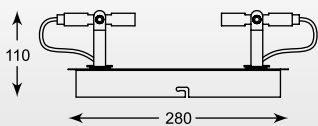

COSTA
Spot CK170208-1
1* 5W LED 400 LM 3000K
white and black metal, PC

COSTA
Spot CK170208-2
2* 5W LED 800 LM 3000K
white and black metal, PC

COSTA
Spot CK170208-3
3* 5W LED 1200 LM 3000K
white and black metal, PC

COSTA
Spot CK170208-4
4* 5W LED 1600 LM 3000K
white and black metal, PC

COSTA: Spot CK170208-1, Spot CK170208-2, Spot CK170208-3, Spot CK170208-4

ZUMA LINE