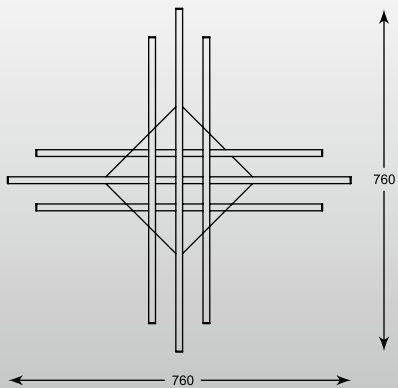

ZUMA
LED

CROSS
Ceiling PL99829-6
6* 8W LED 48W 3800 LM 3000 K
metal chrome canopy,
chrome aluminium base,
acrylic shade

CROSS: Ceiling PL99829-6