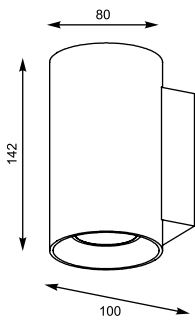

SANDY WL ROUND

Spot

1. 92695 (white)
2*GU10/MAX 50W
aluminium full white

2. 92696 (black)
2*GU10/MAX 50W
aluminium full black