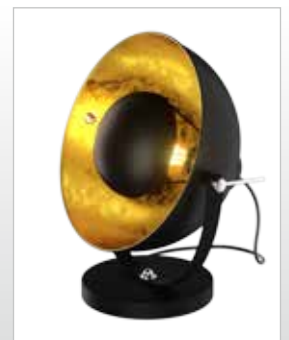

ANTENNE
Table
TS-130801T-BKGO
1* E27 MAX 60W
black metal with gold inside