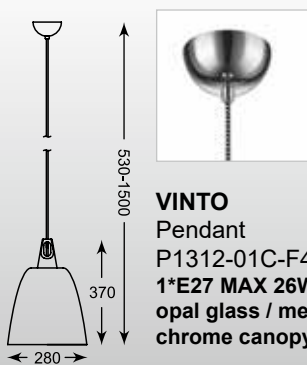

VINTO
Pendant
P1312-01C-F4AA
1*E27 MAX 26W
opal glass / metal
chrome canopy