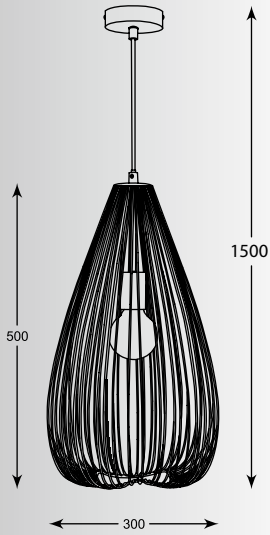

NIK: Pendant PEND442-BL

SILVIA
Pendant
HP1674-30-RC
1*E27 MAX 40W
red copper metal
shade and canopy