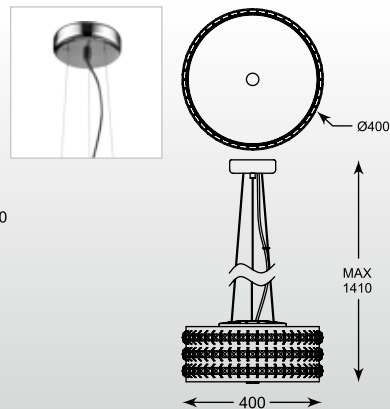

BARBOSA
Ceiling C0379-06A-B5AC
6*5W LED 2820LM 3000 K
metal chrome base
with k9 clear crystal,
metal chrome canopy

BARBOSA
Pendant P0379-05A-F4AC
5*5W LED 2350LM 3000 K
metal chrome base
with k9 clear crystal,
metal chrome canopy