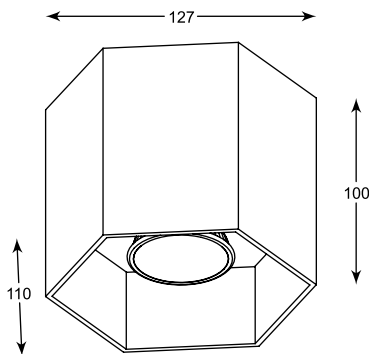

POLYGON CL 1L
Spot
1. 20035-AI (brushed silver)
2. 20035-GD (brushed gold)
3. 20035-WH (white)
4. 20035-BK (black)
1* GU10 MAX 50W
brushed silver or brushed gold
or white or black aluminium