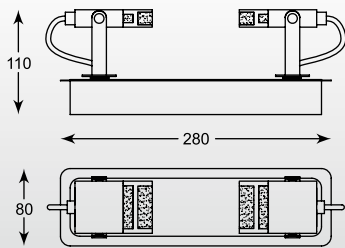

SPAZIO
Spot CK99603A-4B
4* LED 5W 1600 LM 3000 K
black metal

SPAZIO: Spot CK99603A-1B, Spot CK99603A-2B, Spot CK99603A-3B, Spot CK99603A-4B

ZUMA LINE

TOLO
Spot CK161213-1
1* 5W LED 400 LM 3000K
metal chrome, black metal, PC