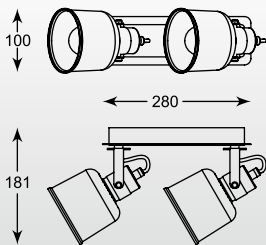

ZUMALINE

REDON
Spot CK170901-1
1*E14 MAX 40W
white / black
iron / stainless

REDON
Spot CK170901-2
2*E14 MAX 40W
white / black
iron / stainless

REDON
Spot CK170901-3
3*E14 MAX 40W
white / black
iron / stainless