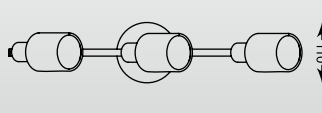

DAVIA
Spot TK170811-3
3*E14 MAX 40W
iron, stainless steel,
fabric gold shade

DAVIA: Spot CK170811-1, TK170811-2, TK170811-3, CK170811-4

ZUMALINE