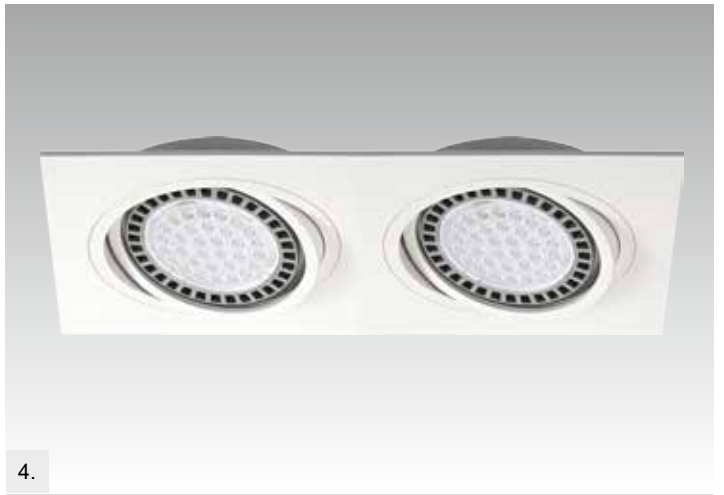

BOXY DL 1

Spot 1. 20071-WH (white)
2. 20071-BK (black)
1* GU 10 /AR 111 MAX 15 W
aluminium full white or black