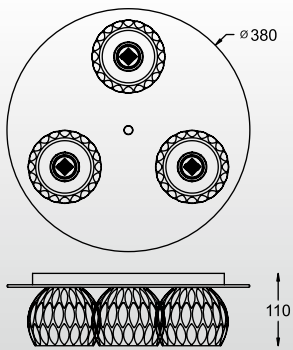

AURELIA
Ceiling C0404-03B-B5AC
3*5W LED 1410 LM 3000 K
clear glass shade,
metal chrome canopy