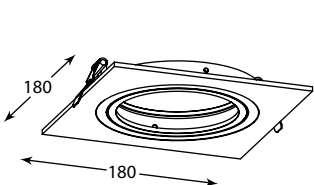

BOXY DL 1

Spot 1. 20071-WH (white)
2. 20071-BK (black)
1* GU 10 /AR 111 MAX 15 W
aluminium full white or black