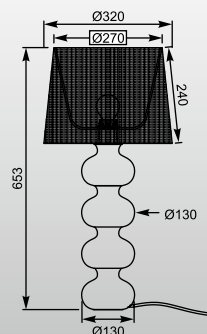

1. **DECO**
   Table
3. TS-060216T-CHWH
    (white shade)
    1* E27 MAX 60W
    metal chrome body,
    white stripes textil shade
  4. TS-060216T
    (black shade)
    1* E27 MAX 60W
    metal chrome body,
    black stripes textil shade