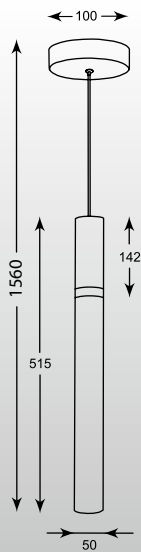

LUIS
Pendant HSP5291C-CH
LED 5W 250 LM 3000 K
metal chrome canopy,
acrylic shade with bubbles inside

LUIS: Pendant HSP5291C-CH