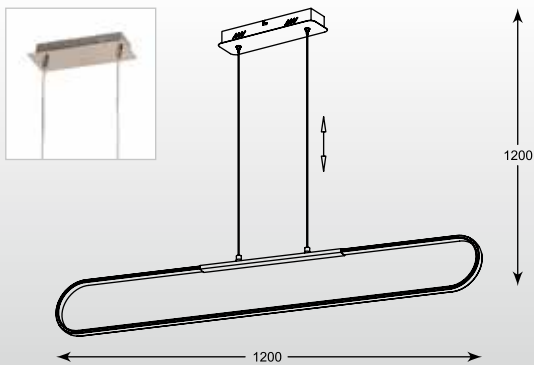

PISTA
Pendant L99833-1
1*LED 28W 1900 LM 3000K
acrylic silver body,
metal chrome canopy