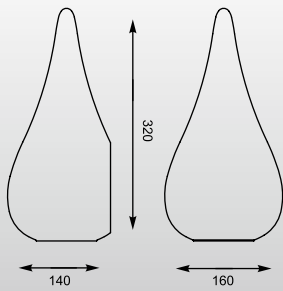

NAOMI
Wall
W1305-01S-A0AB
1* G9 MAX 42W
shiny white
glass shade