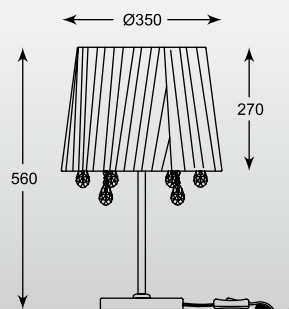

CESARE

Table
RLT94350-3A (white)
3* E14 MAX 40W
white stripes textil
shade with crystals inside,
chrome body

CESARE

Table
RLT94350-3B (black)
3* E14 MAX 40W
black stripes textil
shade with crystals inside,
chrome body