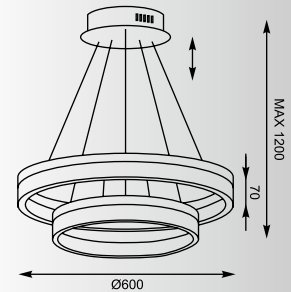

CIRCLE
Pendant L-CD-01
LED 70W
(5600 LM, 3000 K)
white metal
aluminium
with acrylic shade,
chrome canopy