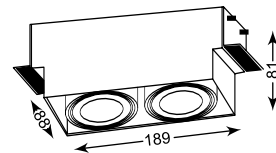

ONEON DL 50-2
Spot
3. 94362-BK (black)
4. 94362-WH (white)
2*GU10 MAX 50W
aluminum black or white

ONEON: Spot 1. 94361-BK (black), 2. 94361-WH (white), 3. 94362-BK (black), 4. 94362-WH (white)