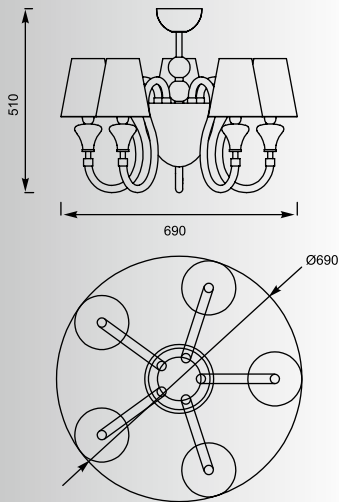

CHANDELIER

Ceiling
MC2070-5BL
5*E14 25W/1*G9 40W
white glass on body,
black glass arms /
black shade /
metal chrome body

CHANDELIER

Wall
MB2070-1BL
1*E14 25W
white glass on body,
black glass arms /
black shade /
metal chrome body