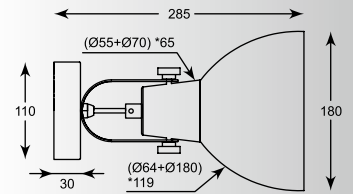

DECO: 1. Floor TS-060216F-CHWH, 2. Floor TS-060216F, 3. Table TS-060216T-CHWH, 4. Table TS-060216T

CANDE

Pendant

1. TS-110611P-BK (black)
2. TS-110611P-WH (white)

1*E27 MAX 60W

**black or white metal shade,
white inside**