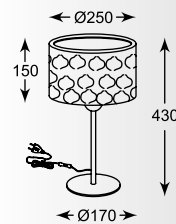

FORGE
Table
TL-16036-GD+BK
1* E27 MAX 40W
black metal
standing base,
gold brushed shade