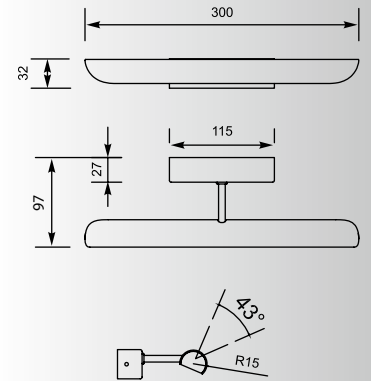

IMPRESS: Wall 1444

TORNADO: Wall 1376
SIMPLE: Wall 1390

TORNADO
Wall
1376
LED 4.8W
(600 LM, 3000 K)
metal chrome

SIMPLE
Wall
1390
LED 1X3W
(160 LM, 3000 K)
metal chrome

ARVADA
 1. Wall CS-W061-3 (black)
 2. Wall CS-W061-3 (white)
 1*E14 MAX 25W
 aluminium black or white