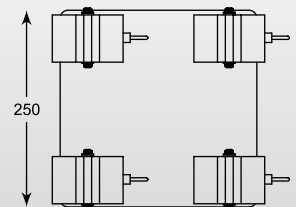

COSTA
Spot CK170208-1
1* 5W LED 400 LM 3000K
white and black metal, PC

COSTA
Spot CK170208-2
2* 5W LED 800 LM 3000K
white and black metal, PC

COSTA
Spot CK170208-3
3* 5W LED 1200 LM 3000K
white and black metal, PC

COSTA
Spot CK170208-4
4* 5W LED 1600 LM 3000K
white and black metal, PC

COSTA: Spot CK170208-1, Spot CK170208-2, Spot CK170208-3, Spot CK170208-4

ZUMA LINE