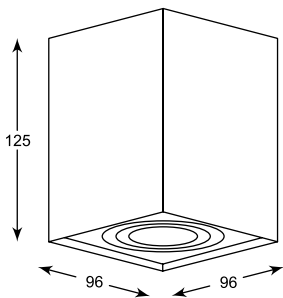

GU10 1*MAX 50W
aluminium
black or white or chrome

SQUARE: Spot 1. 50475-BK (black), 2. 50475-WH (white), 3. 50475-CH (chrome)

1.

4.

2.

5.

3.

QUADRO