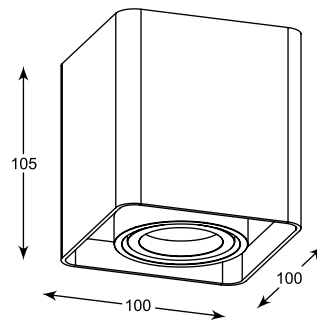

QUADRY SL 1

Spot

4. 20039-BK (black)
5. 20039-WH (white)
- 1*GU10 MAX 50W
- aluminium
- black or white

QUADRO: Spot 1. 89200-WH (white), 2. 89200-GD (brushed gold), 3. 89200-BK (black)
QUADRY SL 1: 20039-BK (black), 20039-WH (white)