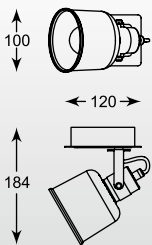

REDON
Spot CK170901-1
1*E14 MAX 40W
white / black
iron / stainless