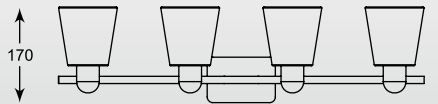

GALI
Spot
CK170520-2
2* E14 MAX 40W
metal chrome body,
brown fabric shade

GALI
Spot
CK170520-3
3* E14 MAX 40W
metal chrome body,
brown fabric shade

GALI
Spot
CK170520-4
4* E14 MAX 40W
metal chrome body,
brown fabric shade

GALI: Spot CK170520-1, Spot CK170520-2, Spot CK170520-3, Spot CK170520-4