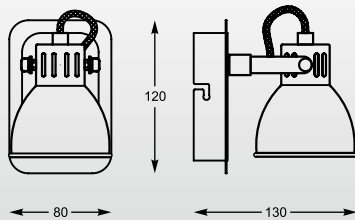

RAVA
Spot CK100008-1
1*GU10 MAX 40W
white and chrome metal