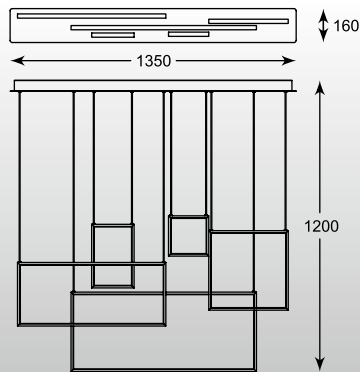

CRATO: Ceiling PL1612089-1A
RECTAN: Pendant L171209-5