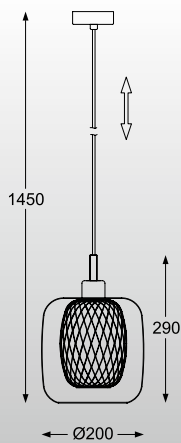

DONATO: Pendant P0310-01H-F4GP, Pendant P0310-03H-B5GP

DONATO
Pendant
P0310-01H-F4GP
1*E27 MAX 60W
metal chrome
canopy, glass shade
with copper metal
inside