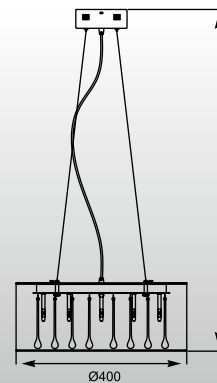

ARTEMIDA: Floor RLL94123-4, Pendant RLD92193-6, Pendant RLD92193-5

ZUMALINE