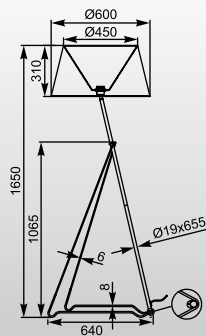

GALILEO
Floor
TS-120628F-CHBK (black)
1*E27 MAX 60W
black fabric shade
metal chrome base