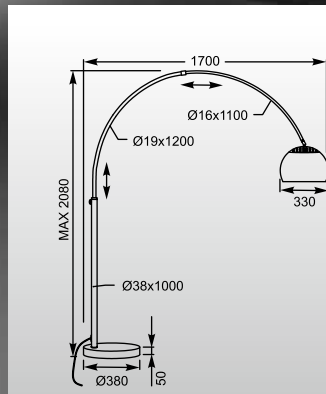

SOHO
Floor
TS-010121MM
1*E27 MAX 60W
metal chrome with
black marble base