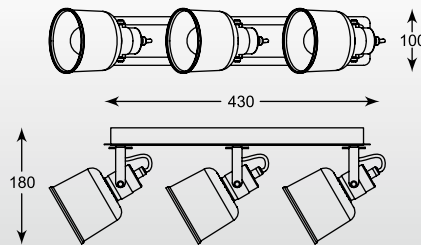

ZUMALINE

REDON
Spot CK170901-1
1*E14 MAX 40W
white / black
iron / stainless

REDON
Spot CK170901-2
2*E14 MAX 40W
white / black
iron / stainless

REDON
Spot CK170901-3
3*E14 MAX 40W
white / black
iron / stainless