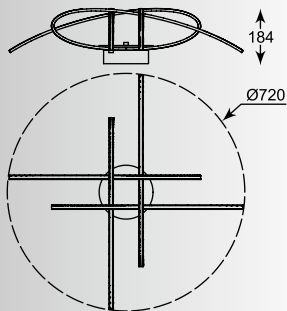

PONTA
Ceiling PL170855-4
1* 42W LED 1680LM 3000K
metal chrome canopy,
chrome aluminium body,
acrylic shade