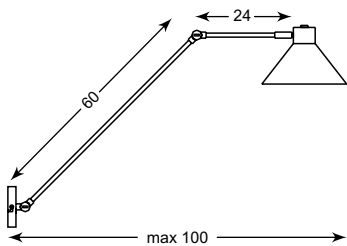

IMPRESS: Wall 1444

TORNADO: Wall 1376
SIMPLE: Wall 1390

TORNADO
Wall
1376
LED 4.8W
(600 LM, 3000 K)
metal chrome

SIMPLE
Wall
1390
LED 1X3W
(160 LM, 3000 K)
metal chrome

ARVADA
 1. Wall CS-W061-3 (black)
 2. Wall CS-W061-3 (white)
 1*E14 MAX 25W
 aluminium black or white