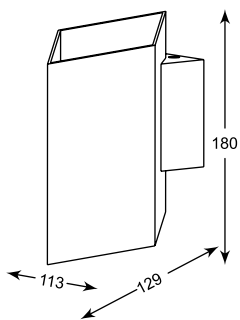

1.

3.

2.

4.

OTAN WL S: Wall 20079-BK (black), 20079-WH (white)
OTAN WL: Wall 20080-WH (white), 20080-BK (black)

DIAMOND WL
 Wall
 1. 20078-BK/GD (black/gold)
 2. 20078-WH/GD (white/gold)
1*G9 MAX 40W
 aluminium
 black or white outside /
 gold inside