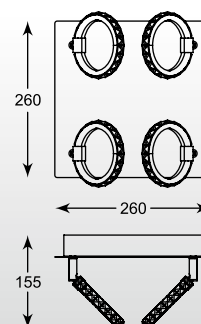

TOLEDO
Spot CK170815-4
4* 5W LED 1000 LM 3000 K
chrome iron / stainless /
aluminium / crystal

TOLEDO: Spot CK170815-1, Spot TK170815-2, Spot TK170815-3, Spot CK170815-4