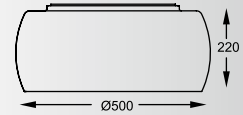

CRYSTAL
Ceiling
C0076-06X-F4FZ
6*G9 42W MAX clear glass
plating/clear crystal
drops/chrome