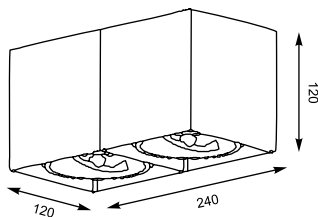

QUADRO: Spot 1. 89200-WH (white), 2. 89200-GD (brushed gold), 3. 89200-BK (black)
 QUADRY SL 1: 20039-BK (black), 20039-WH (white)

1.

2.

3.

4.

5.

6.

BOX SL 1
Spot
1. 89947 (white)
2. 90432 (black)
1*G9 MAX 42W
aluminium
white or black