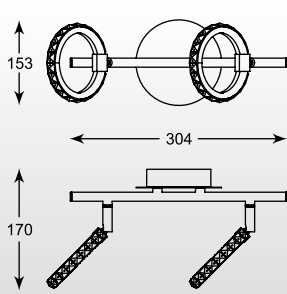

TOLEDO
Spot TK170815-2
2* 5W LED 500 LM 3000 K
chrome iron / stainless /
aluminium / crystal