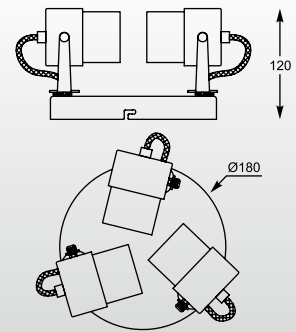

RAO
Spot CK99893-3
3*GU10 MAX 40W
chrome, black metal

RAO: Spot CK99893-1, Spot CK99893-2, Spot CK99893-3