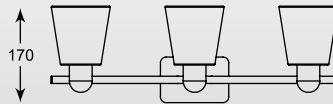

GALI
Spot
CK170520-2
2* E14 MAX 40W
metal chrome body,
brown fabric shade

GALI
Spot
CK170520-3
3* E14 MAX 40W
metal chrome body,
brown fabric shade

GALI
Spot
CK170520-4
4* E14 MAX 40W
metal chrome body,
brown fabric shade

GALI: Spot CK170520-1, Spot CK170520-2, Spot CK170520-3, Spot CK170520-4