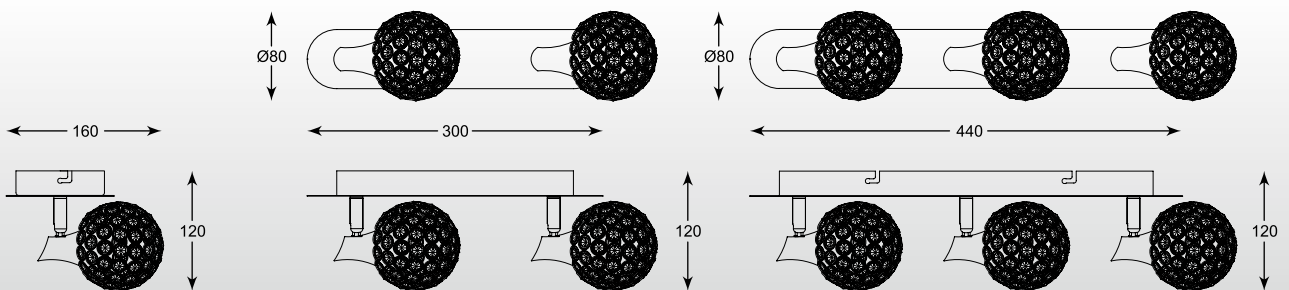

ELIA
Spot CK8038-1
1*G9 MAX 40W
iron / stainless / crystal

ELIA
Spot CK8038-2
2*G9 MAX 40W
iron / stainless / crystal

ELIA
Spot CK8038-3
3*G9 MAX 40W
iron / stainless / crystal

ELIA: Spot CK8038-1, Spot CK8038-2, Spot CK8038-3