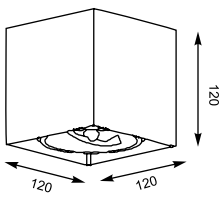

QUADRO: Spot 1. 89200-WH (white), 2. 89200-GD (brushed gold), 3. 89200-BK (black)
 QUADRY SL 1: 20039-BK (black), 20039-WH (white)

1.

2.

3.

4.

5.

6.

BOX SL 1
Spot
1. 89947 (white)
2. 90432 (black)
1*G9 MAX 42W
aluminium
white or black