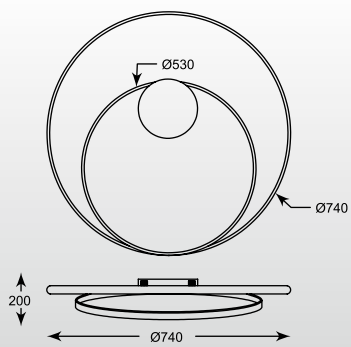

PERIA
Ceiling MX57055-A
LED 12W (700 LM, 3000 K)
metal chrome canopy, chrome
aluminium body, acrylic shade