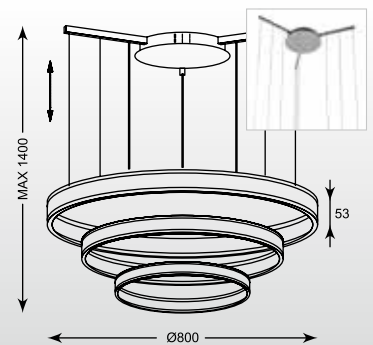

CIRCLE
Pendant L-CD-690
LED 150W 11000LM 3000K
white metal aluminium
with acrylic shade,
chrome canopy

CIRCLE: Pendant L-CD-672, Pendant L-CD-674, Pendant L-CD-136, Pendant L-CD-690