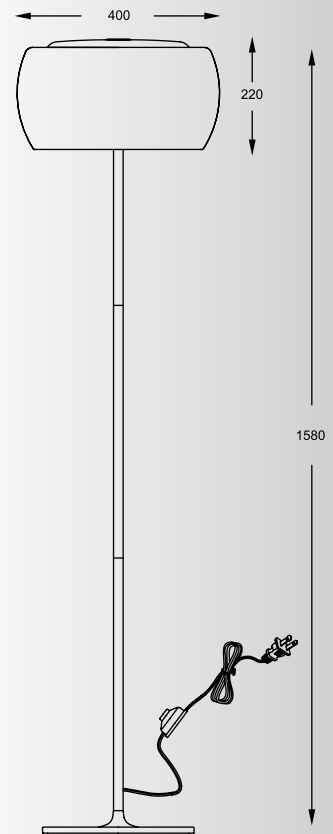

CRYSTAL
Floor
F0076-04A-F4FZ
4*G9 42W MAX clear glass
plating/clear crystal
drops/chrome