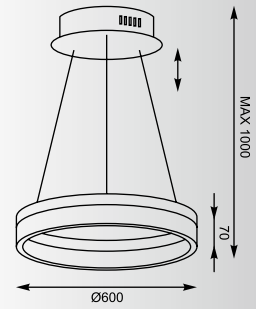

CIRCLE
Pendant L-CD-04
LED 40W
(3500 LM, 3000 K)
white metal
aluminium
with acrylic shade,
chrome canopy