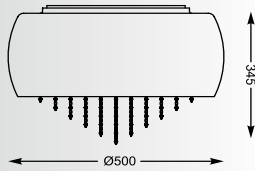

VISTA
Ceiling
C0076-05K-F4GQ (gold)
5* G9 MAX 42W
gold glass shade with dots /
metal chrome /
crystal drops inside