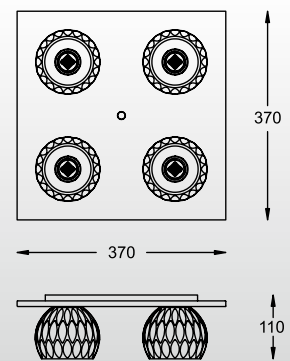

AURELIA
Ceiling C0404-04B-B5AC
4*5W LED 1880 LM 3000 K
clear glass shade,
metal chrome canopy