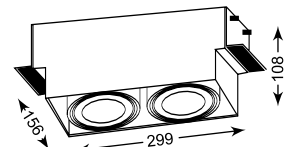

ONEON DL 111-2

Spot

5. 94364-WH (white)
6. 94364-BK (black)
- 2* GU10/AR111 MAX 15W
- aluminum black or white

TUBO WL: Wall 1. 20034-BK (black), 2. 20034-CH (white)

ONEON DL: Spot 3. 94363-BK (black), 4. 94363-WH (white), 5. 94364-WH (white), 6. 94364-BK (black)