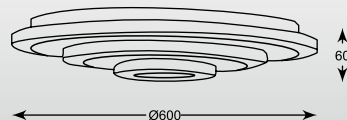

FLAT CIRCLE
Ceiling L-XX-13
LED 50W 3555 LM 3000K
white metal aluminium
with acrylic shade

FLAT CIRCLE: Ceiling L-XX-10, Ceiling L-XX-13