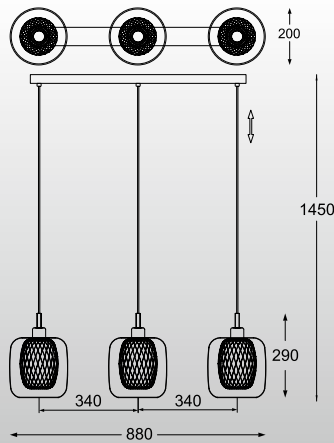

DONATO
Pendant
P0310-03H-B5GP
3*E27 MAX 60W
metal chrome
canopy, glass shade
with copper metal
inside

DONATO: Pendant P0310-01H-F4GP, Pendant P0310-03H-B5GP