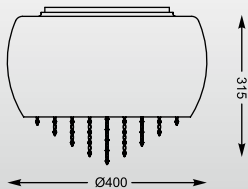

VISTA
Ceiling
C0076-05K-F4GR (silver)
5°G9 MAX 42W
silver glass shade
with dots / metal chrome