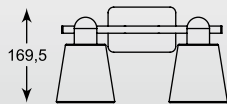

GALI
Spot
CK170520-1
1* E14 MAX 40W
metal chrome body,
brown fabric shade

GALI
Spot
CK170520-2
2* E14 MAX 40W
metal chrome body,
brown fabric shade

GALI
Spot
CK170520-3
3* E14 MAX 40W
metal chrome body,
brown fabric shade

GALI
Spot
CK170520-4
4* E14 MAX 40W
metal chrome body,
brown fabric shade

GALI: Spot CK170520-1, Spot CK170520-2, Spot CK170520-3, Spot CK170520-4