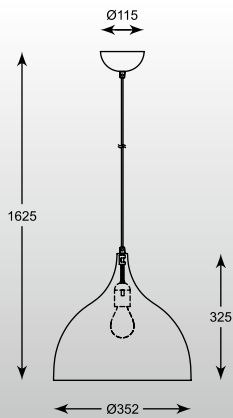

MARCO: Pendant TS-101015P-BKGO