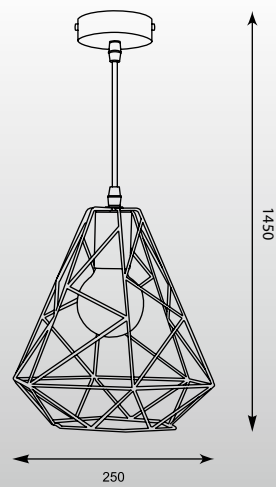

ZUMALINE

SKELETON

Pendant

1. HP1335-BL (black)

2. HP1335-WH (white)

1* E27 MAX 40W

black or white metal wire shade, with plastic shade inside

SKELETON: Pendant 1. HP1335-BL (black), 2. HP1335-WH (white)