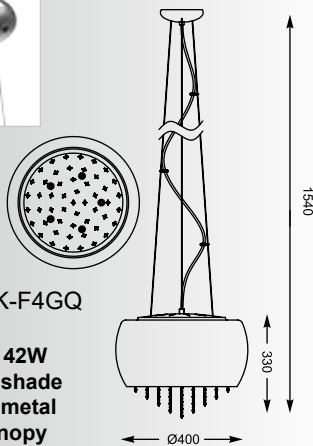

VISTA
Pendant
P0076-05K-F4GQ
(gold)
5* G9 MAX 42W
gold glass shade
with dots / metal
chrome canopy