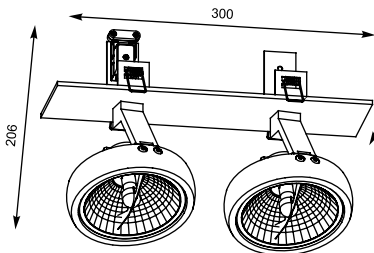

1.

3.

2.

4.

GINO DL 2
Spot
1. 20006-WH (white)
2*G9/MAX 40W
aluminium full white

2. 20006-BK (black)
2*G9/MAX 40W
aluminium full black

GINO DL 1
Spot
3. 20005-WH (white)
1*G9/MAX 40W
aluminium full white

4. 20005-BK (black)
1*G9/MAX 40W
aluminium full black