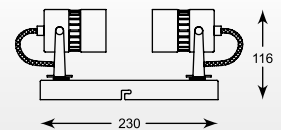

SICA: Spot CK99892-1, Spot CK99892-2, Spot CK99892-4