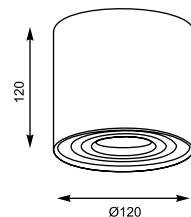

BOX
Spot
5. 50631 (white)
6. 50630 (black)
1*G9 MAX 42W
aluminium
white or black

BOX: Spot 1. 89947 (white), 2. 90432 (black), Spot 3. 90433 (black), 4. 89949 (white), 5. 50631 (white), 6. 50630 (black)