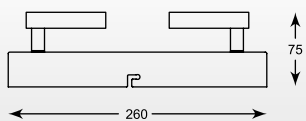

SPAZIO
Spot CK99603A-1B
1* LED 5W 400 LM 3000 K
black metal

SPAZIO: Spot CK99603A-1B, Spot CK99603A-2B, Spot CK99603A-3B, Spot CK99603A-4B

ZUMA LINE