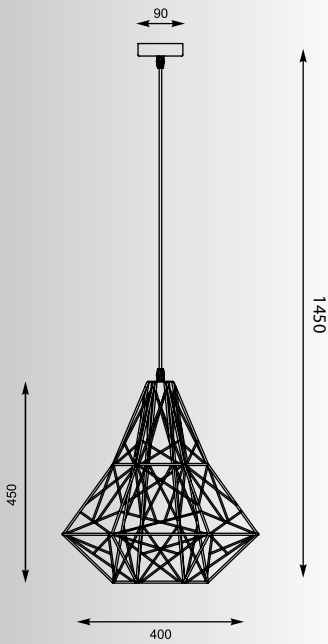

SKELETON

Pendant

1. HP1335-BL (black)

2. HP1335-WH (white)

1* E27 MAX 40W

black or white metal wire shade, with plastic shade inside