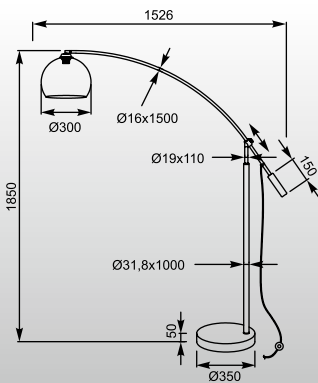

GLAM
 Floor
 TS-010121WC
 1*E27 MAX 60W
 metal chrome with acrylic shade /
 stone base with chrome cover

VISION: Floor TS-010121W
 GLAM: Floor TS-010121WC

MADISON
 Floor
 TS-061121F
 1*E27 MAX 60W
 metal chrome with
 acrylic shade /
 white marble base