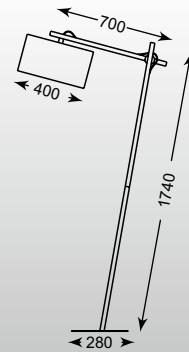

BRANCH
Floor FL-16057-WH
1*E27 MAX 40W
wood, white metal base
and shade

FRISCO
Floor CS-FL052-1
1* E27 MAX 60W
wood, white metal base,
white fabric shade