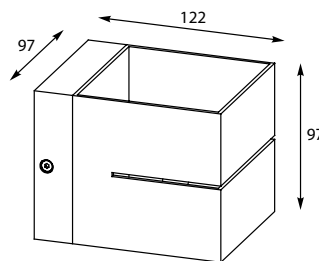

TRANSFER WL 2
Spot
3. 91066 (white)
1*G9/MAX 40W
aluminium full white

4. 91067 (black)
1*G9/MAX 40W
aluminium black
outside+gold inside

TRANSFER: Spot 1. 90842 (black), 2. 90841 (white), 3. 91066 (white), 4. 91067 (black)