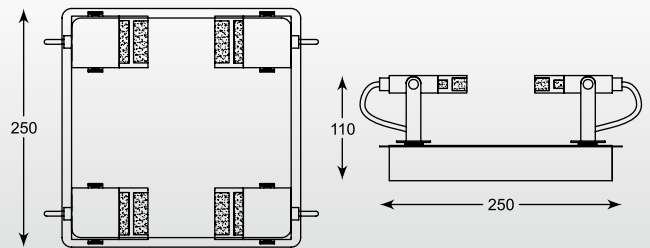

TOLO
Spot CK161213-4
4* 5W LED 1600 LM 3000K
metal chrome, black metal, PC

TOLO: Spot CK161213-1, Spot CK161213-2, Spot CK161213-4