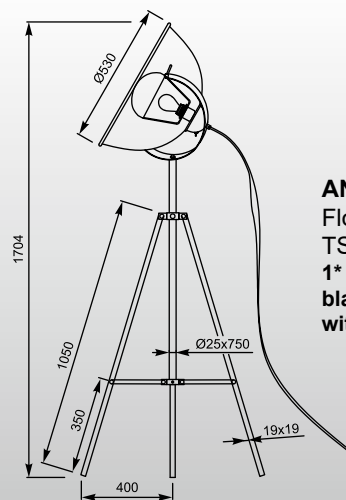

1* E27 MAX 60W

black metal body and base,

black metal shade gold inside

ZUMALINE

ANTENNE
Wall
TS-130801W-BKGO
1* E27 MAX 60W
black metal with gold inside

ANTENNE
Floor
TS-090522F-BK (gold)
1* E27 MAX 60W
black metal
with gold inside