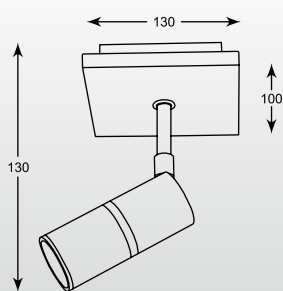

STICK
Spot HSQ4781
1*LED 4W 250 LM 3000K
metal chrome body