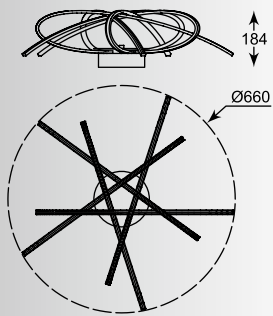

PONTA
Ceiling PL170855-5
1* 50W LED 2000LM 3000K
metal chrome canopy,
chrome aluminium body,
acrylic shade