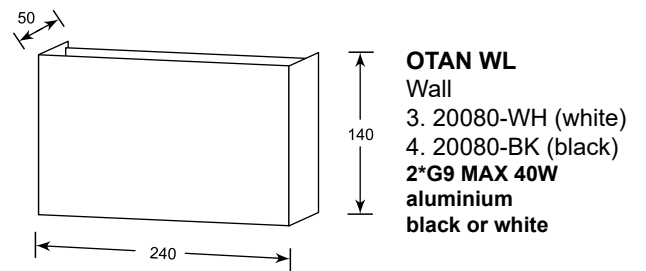

1.

3.

2.

4.

OTAN WL S: Wall 20079-BK (black), 20079-WH (white)
OTAN WL: Wall 20080-WH (white), 20080-BK (black)

DIAMOND WL
 Wall
 1. 20078-BK/GD (black/gold)
 2. 20078-WH/GD (white/gold)
1*G9 MAX 40W
 aluminium
 black or white outside /
 gold inside