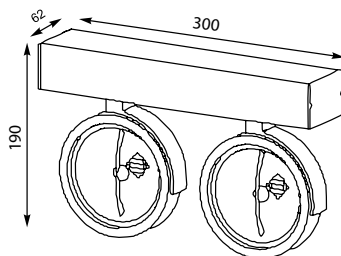

GINO: Spot 1. 20006-WH (white), 2. 20006-BK (black), 3. 20005-WH (white), 4. 20005-BK (black)

ZUMALINE

1.

3.

2.

4.

GO SL 2

Spot