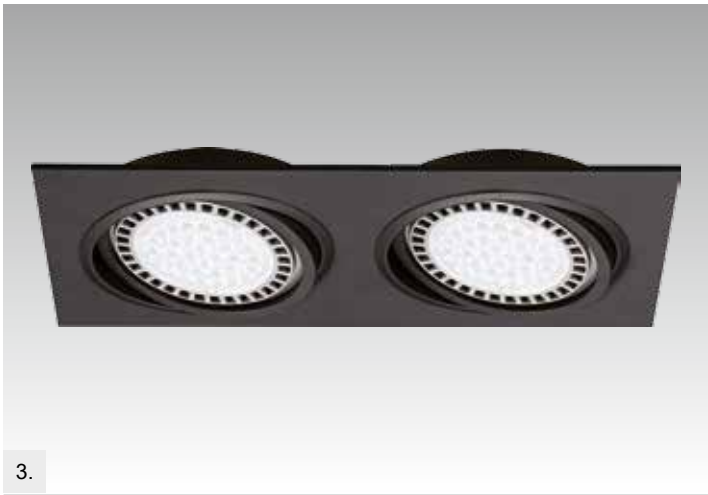

BOXY DL 1

Spot 1. 20071-WH (white)
2. 20071-BK (black)
1* GU 10 /AR 111 MAX 15 W
aluminium full white or black