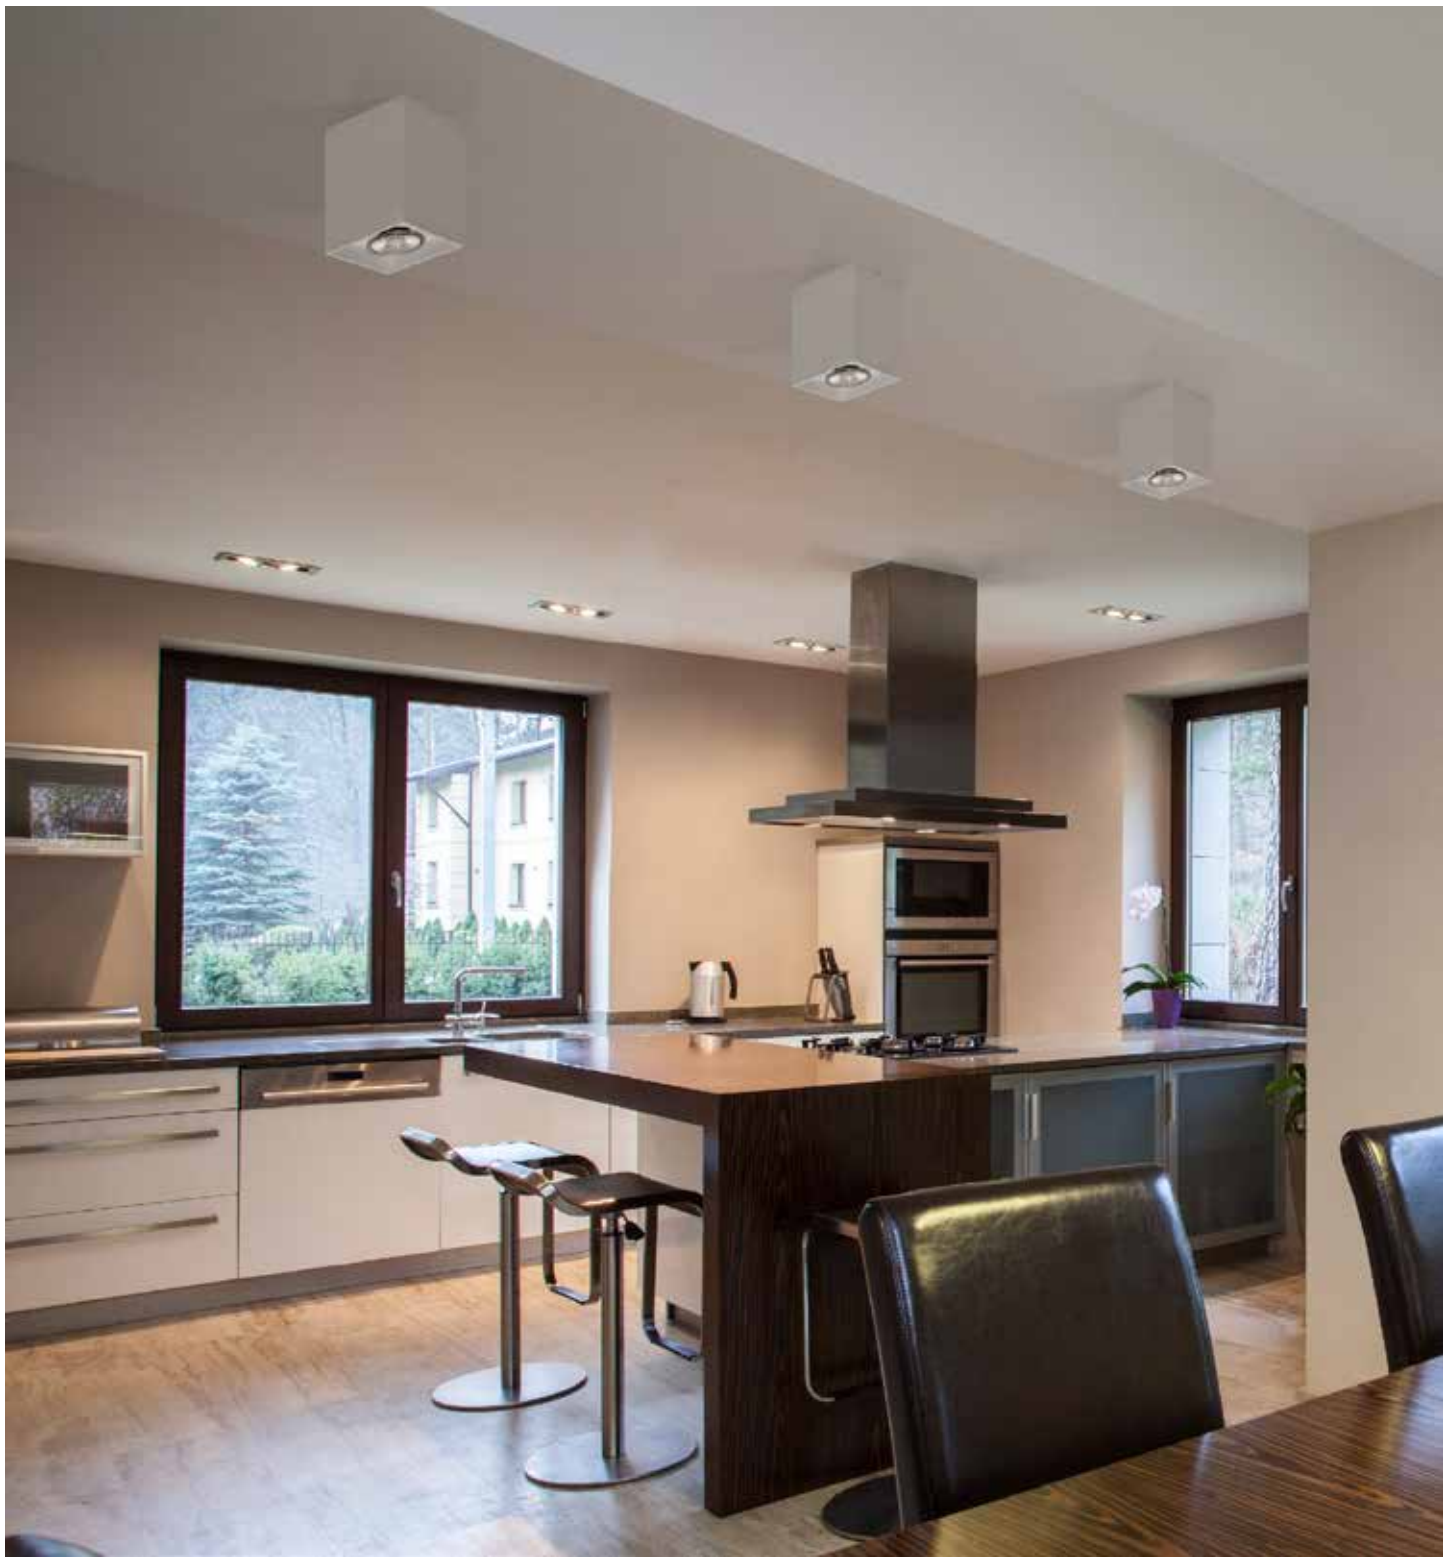

SQUARE

Spot

1. 50475-BK (black)
2. 50475-WH (white)
3. 50475-CH (chrome)

GU10 1*MAX 50W
aluminium
black or white or chrome