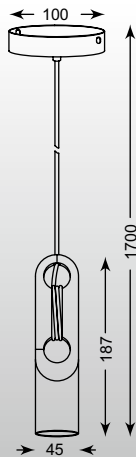

WICKLE
Pendant
1. PL-15102-CH
2. PL-15102-GD
3. PPL-15102-BK
1* E27 MAX 40W
black or gold or chrome shade
and canopy