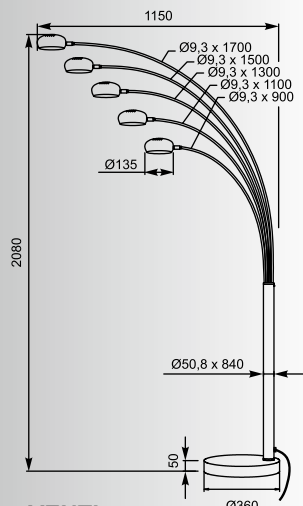

VENTI

Floor

1. TS-5805G-RE (red)
  2. TS-5805G (white)
2. **5* E14 MAX 40W**
   metal chrome body,
   red or white glass shade