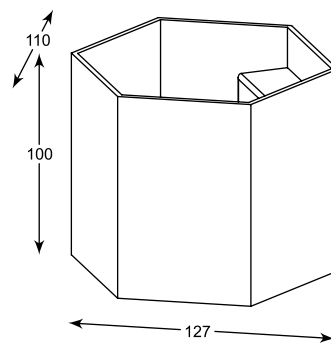

POLYGON WL

Wall

1. 20070-AL (brushed silver)
  2. 20070-BK (black)
  3. 20070-WH (white)
  4. 20070-GD (brushed gold)
2. **1* G9 MAX 40W**
   brushed silver or black
   or white or brushed
   gold aluminium

POLYGON WL: Wall 20070-AL (brushed silver), 20070-BK (black), 20070-WH, 20070-GD (brushed gold)

ZUMALINE