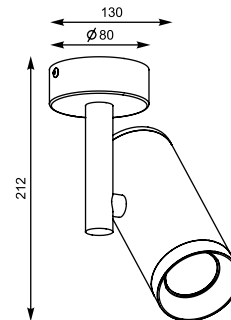

TORI SL 2
Spot

5. 20015-BK (black)
6. 20015-WH (white)
1*GU10/MAX 50W
aluminium full
black or white

TORI: Spot 1. 20016-BK (black), 2. 20016-WH (white), 3. 20014-BK (black gold),
4. 20014-WH (white gold), 5. 20015-BK (black), 6. 20015-WH (white)