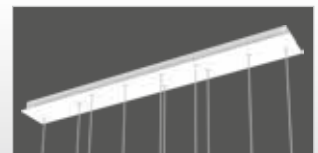

RECTAN
Pendant
L171209-5
LED 80 W 3200 LM 3000 K
metal chrome canopy,
white body, acrylic shade