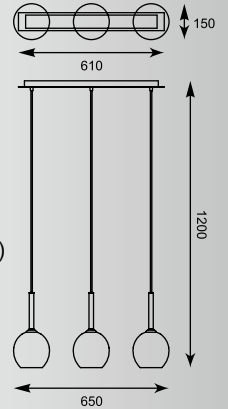

MONIC

Pendant

1. MD1629-1 (chrome)
2. MD1629-1 (copper)
3. MD1629-1 (white)
- 1* E14 MAX 40W
- chrome or copper
- or white glass
- with chrome canopy

MONIC

Pendant

1. MD1629-3A (chrome)
2. MD1629-3A (copper)
3. MD1629-3A (white)
- 3 *E14 MAX 40W
- chrome or copper
- or white glass
- with chrome canopy