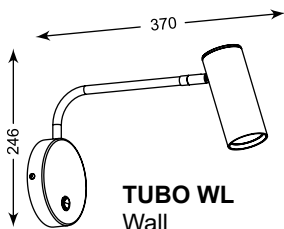

TORI: Spot 1. 20016-BK (black), 2. 20016-WH (white), 3. 20014-BK (black gold),
4. 20014-WH (white gold), 5. 20015-BK (black), 6. 20015-WH (white)

TUBO WL

Wall

- 1. 20034-BK (black)
- 2. 20034-CH (chrome)
- 1*GU10 MAX 50W
- aluminium
- black or chrome