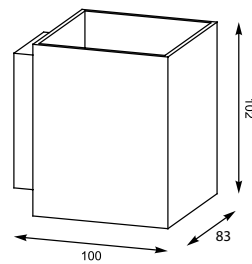

SOLA WL SQUARE

Spot
3. 91062 (white)
1*G9/MAX 40W
aluminium full white
4. 91063 (black)
1*G9/MAX 40W
aluminium black
outside+gold inside

SOLA: Spot 1. 91060 (white), 2. 91061 (black), 3. 91062 (white), 4. 91063 (black)