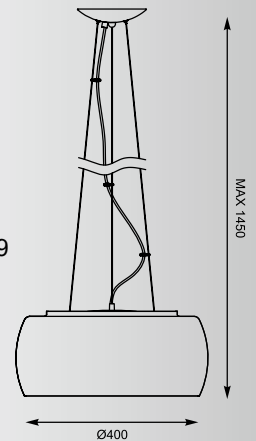

RAIN: Table T0076-03D-F4K9, Pendant P0076-01D-F4K9, Pendant P0076-03E-F4K9, Pendant P0076-05L-F4K9, Pendant P0076-06X-F4K9

ZUMALINE