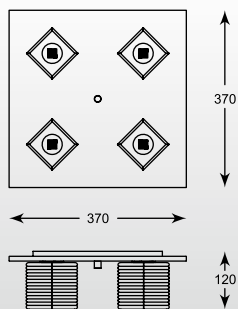

LAURA
Ceiling
C0420-04B-B5AC
4* 5W LED 1880 LM 3000 K
clear glass shade,
metal chrome canopy