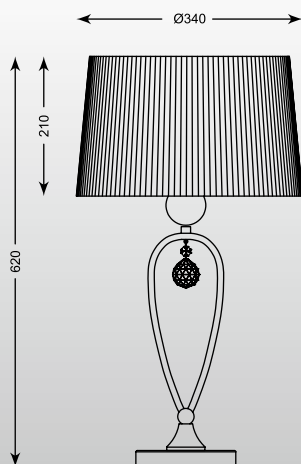

BELLO
Table RLT93224-1A
(white)
1*E27 MAX 60W
white stripes textil shade
with crystals inside,
chrome body

BELLO
Table RLT93224-1B
(black)
1*E27 MAX 60W
black stripes textil shade
with crystals inside,
chrome body