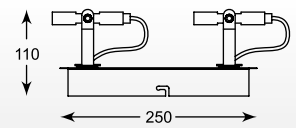

COSTA
Spot CK170208-1
1* 5W LED 400 LM 3000K
white and black metal, PC

COSTA
Spot CK170208-2
2* 5W LED 800 LM 3000K
white and black metal, PC

COSTA
Spot CK170208-3
3* 5W LED 1200 LM 3000K
white and black metal, PC

COSTA
Spot CK170208-4
4* 5W LED 1600 LM 3000K
white and black metal, PC

COSTA: Spot CK170208-1, Spot CK170208-2, Spot CK170208-3, Spot CK170208-4

ZUMA LINE