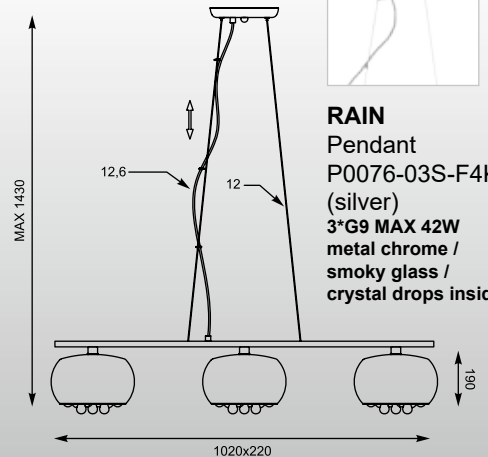

RAIN
Pendant
P0076-03S-F4K9
(silver)
3*G9 MAX 42W
metal chrome /
smoky glass /
crystal drops inside