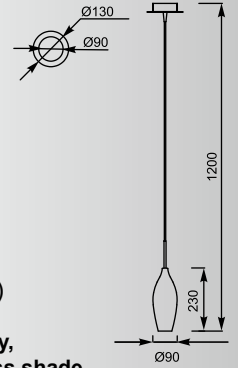

CHAMPAGNE

Pendant

MD2101-1S (silver)

MD2101-1W (white)

1*E14 40W

metal chrome canopy,
white or chrome glass shade