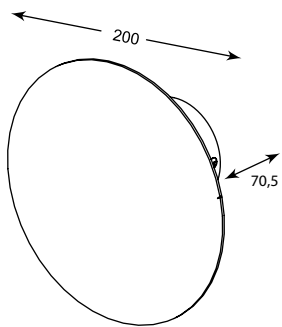

SHEET WL
ROUND
Wall
1. 20031-BK (black)
2. 20031-GD (brushed gold)
3. 20031-WH (white)
1* G9 MAX 40W
black or brushed gold
or white aluminium