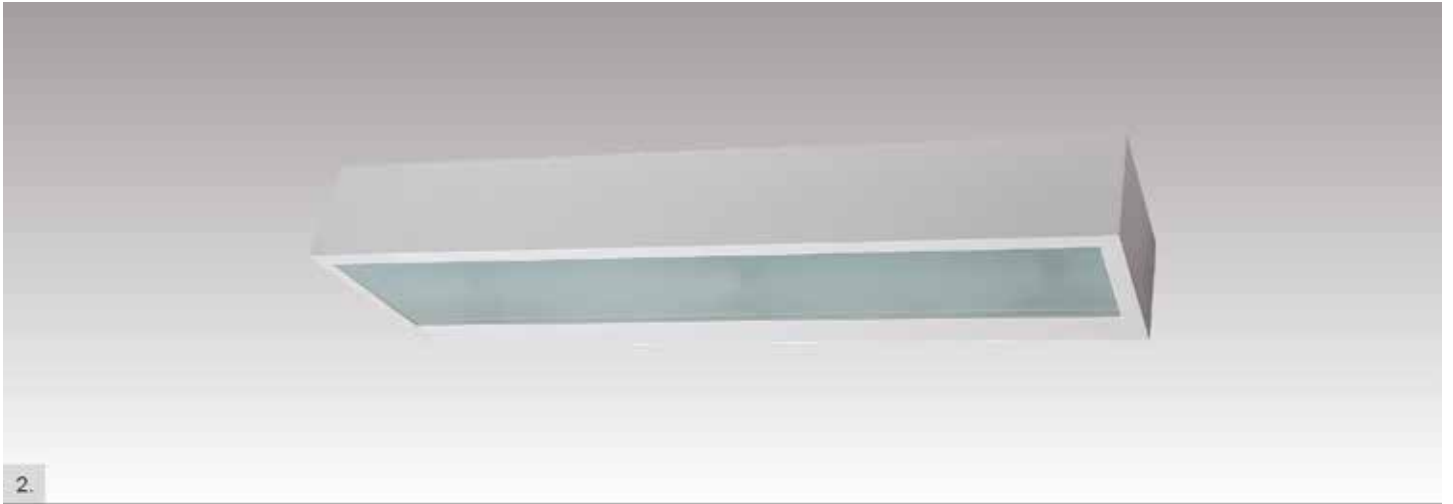

1.

2.

3.

HOUX WL 25
 Wall 20024-WH (white)
 2*G9/MAX 40W
 aluminium white body
 +frosted glass

HOUX WL 35
 Wall 20025-WH (white)
 3*G9/MAX 40W
 aluminium white body
 +frosted glass

HOUX WL 61
 Wall 20026-WH (white)
 4*G9/MAX 40W
 aluminium white body
 +frosted glass