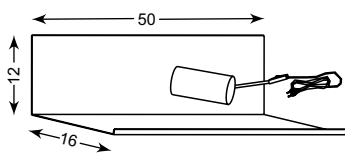

SHELF
Wall
1. CS-W088L-M (black)
2. CS-W088L-M (white)
1*E27 MAX 40W
black or white
aluminium