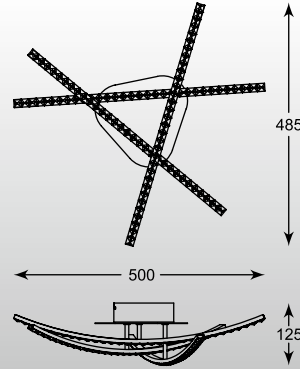

LUMINO
Ceiling
PL99843C-3
1* 29W LED 1081LM
3000K
metal chrome canopy,
metal chrome body,
crystals