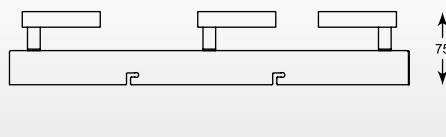

SPAZIO
Spot CK99603A-1
1* LED 5W 400 LM 3000 K
white metal

SPAZIO
Spot CK99603A-2
2* LED 5W 800 LM 3000 K
white metal

SPAZIO
Spot CK99603A-3
3* LED 5W 1200 LM 3000 K
white metal

SPAZIO
Spot CK99603A-4
4* LED 5W 1600 LM 3000 K
white metal