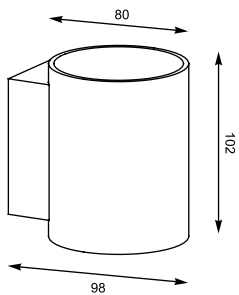

SOLA WL ROUND

Spot
1. 91060 (white)
1*G9/MAX 40W
aluminium full white
2. 91061 (black)
1*G9/MAX 40W
aluminium black
outside+gold inside