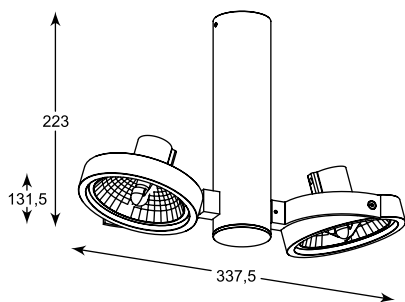

GO SL T 2
Spot
1. 20033-WH (white)
2* G9 MAX 42W
white aluminium