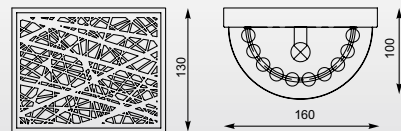

BELLA
Wall
W0066-01A-B5B5
1*G9 MAX 53 W
metal chrome body
with crystals inside