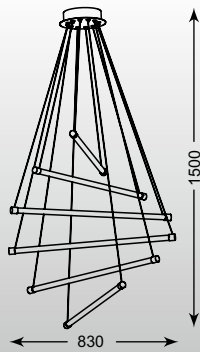

NAPA: Pendant MP48057-6
CRATO: Ceiling PL1612089-1A