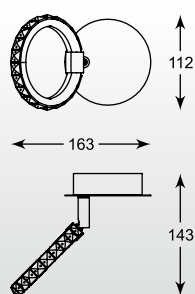

TOLEDO
Spot CK170815-1
1* 5W LED 250 LM 3000 K
chrome iron / stainless /
aluminium / crystal