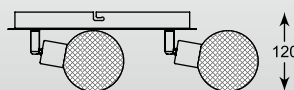

ISLA
Spot CK99898-1
1* LED 4W 250 LM 3000 K
iron / stainless / resin

ISLA
Spot CK99898-2
2* LED 4W 500 LM 3000 K
iron / stainless / resin