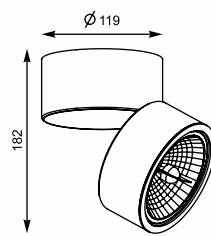

LOMO SL 2

Spot
1. 20004-BK (black)
2. 20004-WH (white)
2*G9/MAX 40W
aluminium
full black or white

LOMO SL 1

Spot
3. 20003-BK (black)
4. 20003-WH (white)
1*G9/MAX 40W
aluminium
full black or white

LOMO CL 1

Spot
5. 20001-BK (black)
6. 20001-WH (white)
1*G9/MAX 40W
aluminium
full black or white

LOMO: Spot 1. 20004-BK (black), 2. 20004-WH (white), 3. 20003-BK (black),
4. 20003-WH (white), 5. 20001-BK (black), 6. 20001-WH (white)