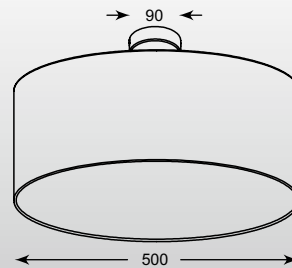

ANDREA
Ceiling
HP1392-C-500-BL+PB
(black-gold)
1* E27 MAX 40W
satin steel metal canopy,
fabric shade back outside,
gold inside