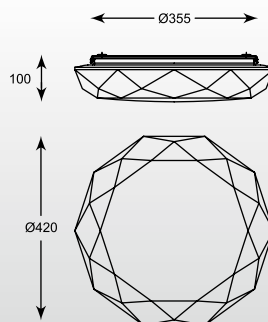

ALTA
Ceiling RLX96700-1
LED 21W 1200LM 3000-6500 K
plastic white shade
with transparent starry dots
Remote control, dimmable, color
from warm white to cold white