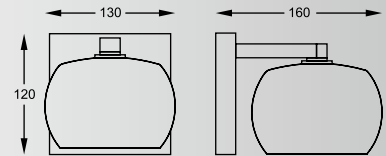

CRYSTAL

Wall

2. W0076-01A-B5FZ

1*G9 / MAX 42W

glass plating /

crystal drops /

chrome