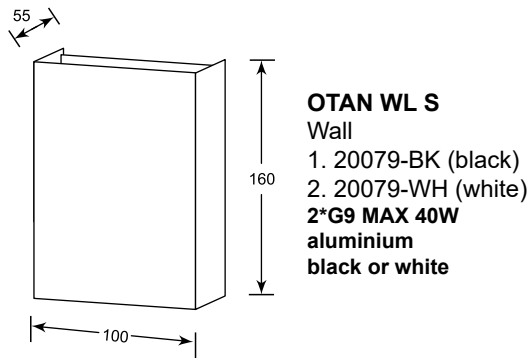

1.

3.

2.

4.

OTAN WL S: Wall 20079-BK (black), 20079-WH (white)
OTAN WL: Wall 20080-WH (white), 20080-BK (black)

DIAMOND WL
 Wall
 1. 20078-BK/GD (black/gold)
 2. 20078-WH/GD (white/gold)
1*G9 MAX 40W
 aluminium
 black or white outside /
 gold inside