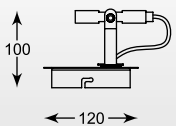

COSTA
Spot CK170208-1
1* 5W LED 400 LM 3000K
white and black metal, PC

COSTA
Spot CK170208-2
2* 5W LED 800 LM 3000K
white and black metal, PC

COSTA
Spot CK170208-3
3* 5W LED 1200 LM 3000K
white and black metal, PC

COSTA
Spot CK170208-4
4* 5W LED 1600 LM 3000K
white and black metal, PC

COSTA: Spot CK170208-1, Spot CK170208-2, Spot CK170208-3, Spot CK170208-4

ZUMA LINE