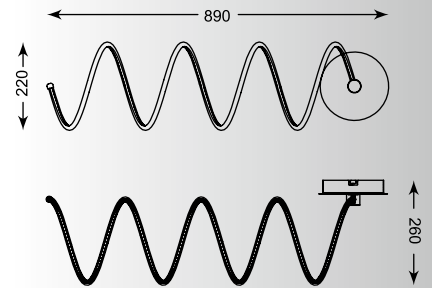

CARRELLO
Ceiling 00312
1* LED 28W 1260LM 3000K
metal chrome canopy, black
aluminium body, acrylic shade