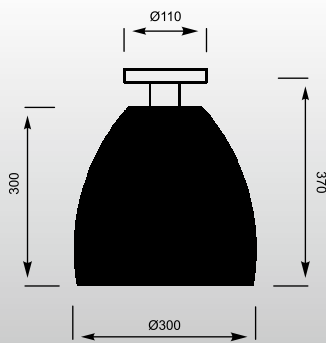

PICO
Ceiling
1. MX9023-1L (silver)
2. MX9023-1L (black)
1*E27 MAX 60W
aluminium wire shade /
opal glass inside