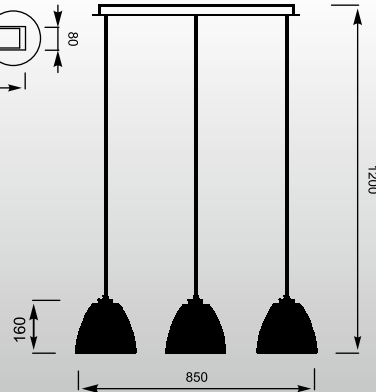

PICO
Pendant
1. MD9023-3B (silver)
2. MD9023-3B (black)
3*E27 MAX 60W
aluminium wire shade /
opal glass inside