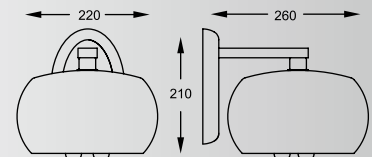

CRYSTAL

Wall

3. W0076-01D-F4FZ

1*G9 / MAX 42W

clear glass plating /

clear crystal drops /

chrome

CRYSTAL: Wall W0076-02A-B5FZ, Wall W0076-01A-B5FZ, Wall W0076-01D-F4FZ

ZUMALINE