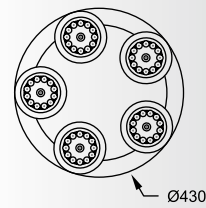

CRYSTAL
Pendant
P0076-05M-B5FZ
5*G9 / MAX 42 W
glass plating /
crystal drops / chrome