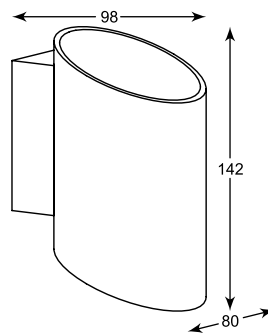

1.

3.

2.

4.

OTAN WL S: Wall 20079-BK (black), 20079-WH (white)
OTAN WL: Wall 20080-WH (white), 20080-BK (black)

DIAMOND WL
 Wall
 1. 20078-BK/GD (black/gold)
 2. 20078-WH/GD (white/gold)
1*G9 MAX 40W
 aluminium
 black or white outside /
 gold inside