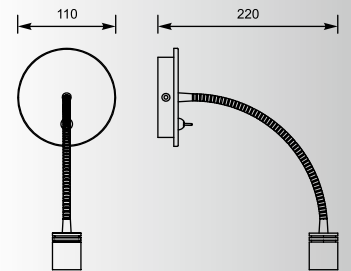

IMPRESS: Wall 1444

TORNADO: Wall 1376
SIMPLE: Wall 1390

TORNADO
Wall
1376
LED 4.8W
(600 LM, 3000 K)
metal chrome

SIMPLE
Wall
1390
LED 1X3W
(160 LM, 3000 K)
metal chrome

ARVADA
 1. Wall CS-W061-3 (black)
 2. Wall CS-W061-3 (white)
 1*E14 MAX 25W
 aluminium black or white