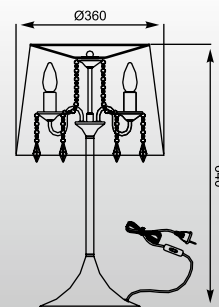

ARTEMIDA
Table
RLT94123-4
4*E14 MAX 25W
silver
white thread shade /
metal