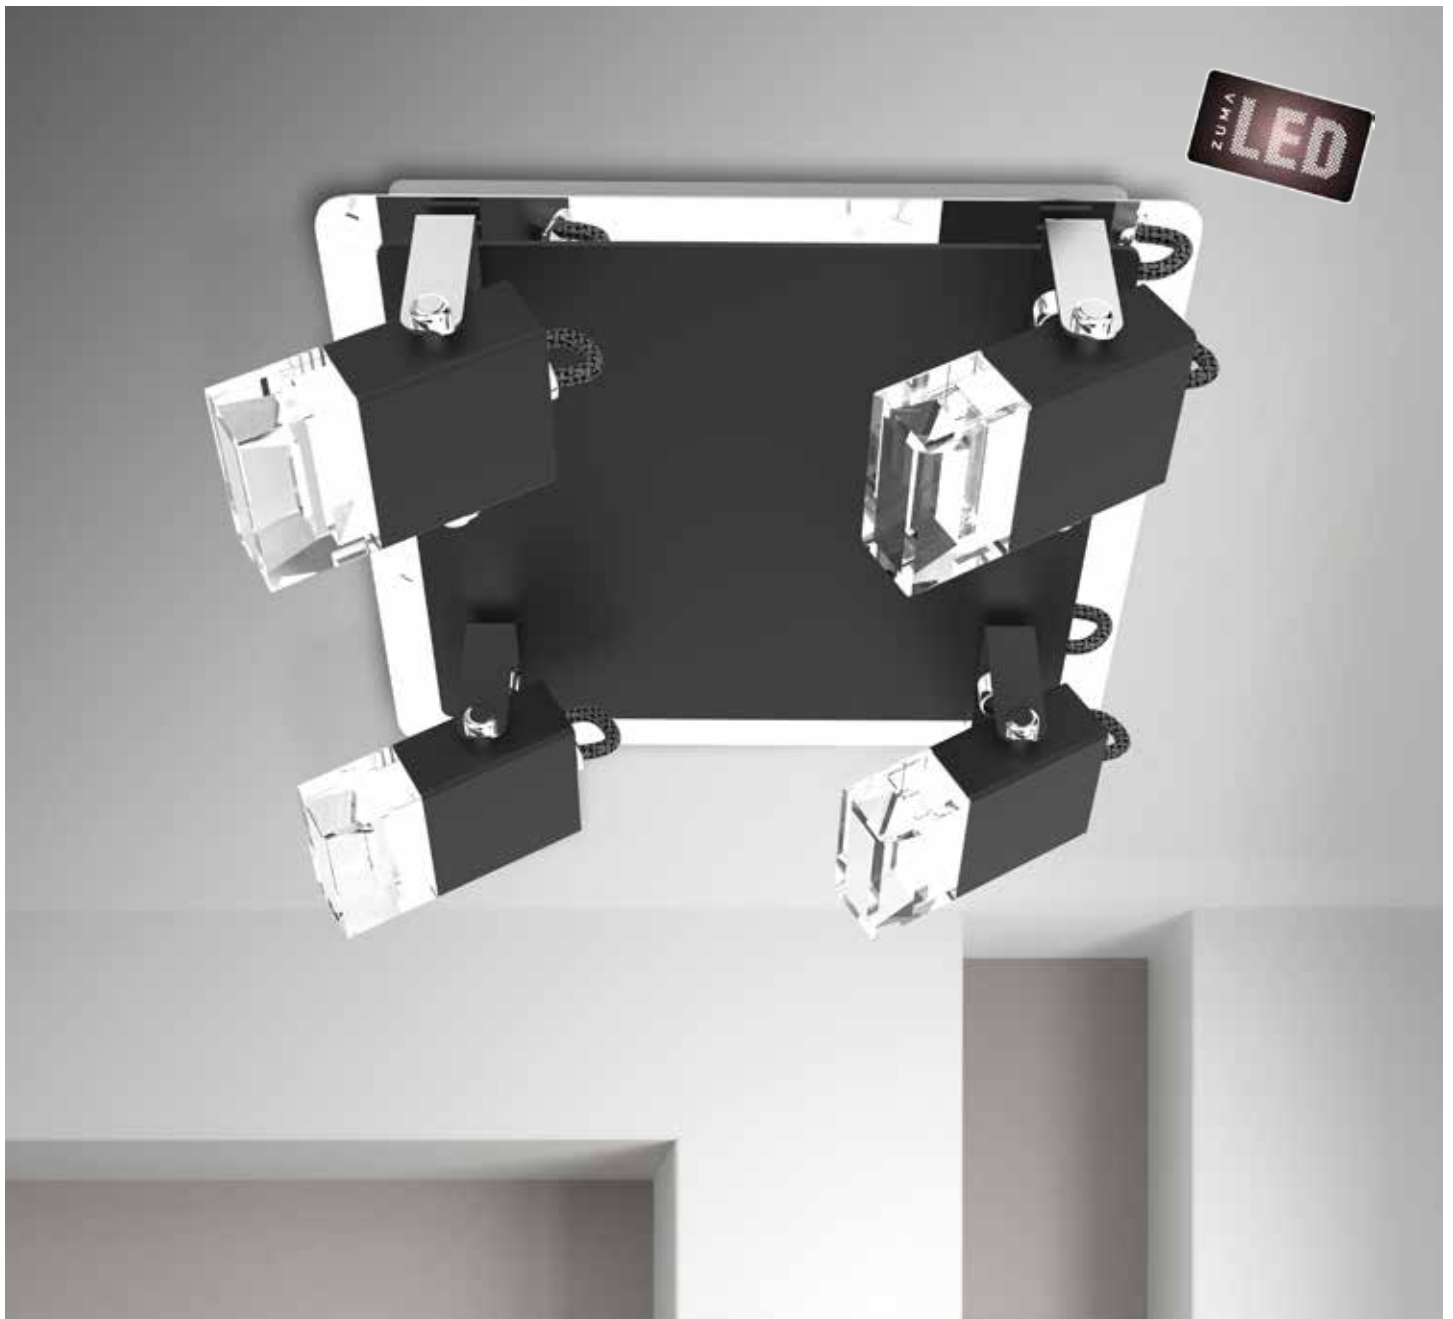

TOLO
Spot CK161213-1
1* 5W LED 400 LM 3000K
metal chrome, black metal, PC