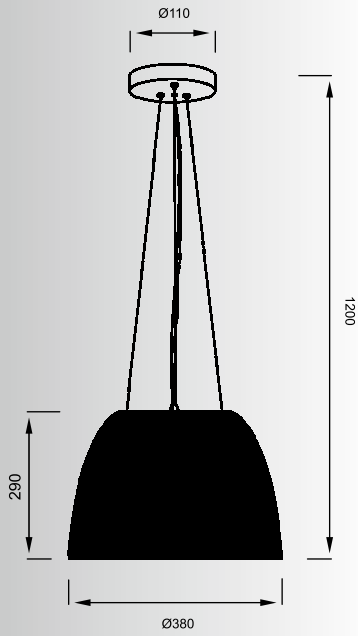

FILO

Pendant

1. MD1452-1L (black)

2. MD1452-1L (silver)

1*E27 MAX 60W

aluminium wire shade /
opal glass inside