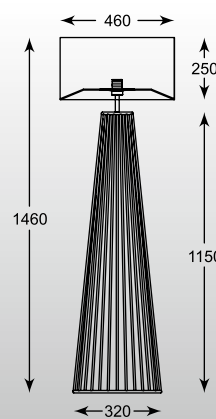

DANILO
Floor TS-170227F-BK
1* E27 60W
black metal body,
black fabric shade

ASSANE: Floor TS-170228F-BK
DANILO: Floor TS-170227F-BK