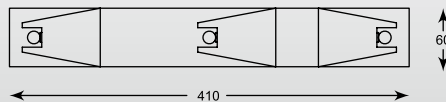

SPAZIO
Spot CK99603A-1
1* LED 5W 400 LM 3000 K
white metal

SPAZIO
Spot CK99603A-2
2* LED 5W 800 LM 3000 K
white metal

SPAZIO
Spot CK99603A-3
3* LED 5W 1200 LM 3000 K
white metal

SPAZIO
Spot CK99603A-4
4* LED 5W 1600 LM 3000 K
white metal