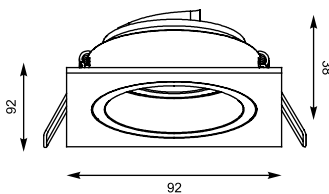

CHUCK DL SQUARE
Spot
1. 92703-GD (brushed gold)
1*GU10 MAX 50W
aluminium brushed gold

CHUCK DL SQUARE: Spot 1. 92703-GD (brushed gold), CHUCK DL ROUND: Spot 2. 92699-GD (brushed gold), CHUCK DL2 SQUARE: Spot 3. 20068-BK (black), 4. 20068-WH (white), CHUCK DL4 SQUARE: Spot 5. 20069-WH (white), 6. 20069-BK (black)