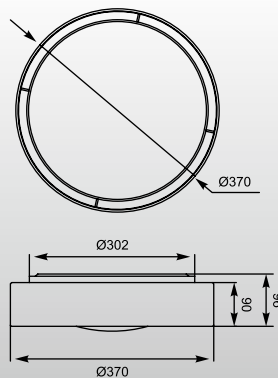

ADEM

Ceiling

1. E9371-37-LED-GR (gray)

2. E9371-37-LED-BL (black)

1* LED 18W 800LM 3000K
gray or black fabric shade,
white plastic cover