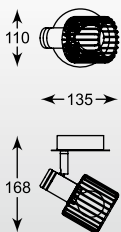

MARTIN
Spot CK171206-1
1*E14 MAX 40W
black / gold
iron