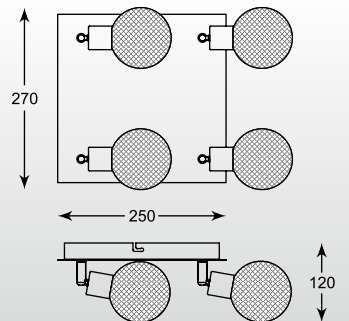

ISLA
Spot CK99898-4
4* LED 4W 1000 LM 3000 K
iron / stainless / resin