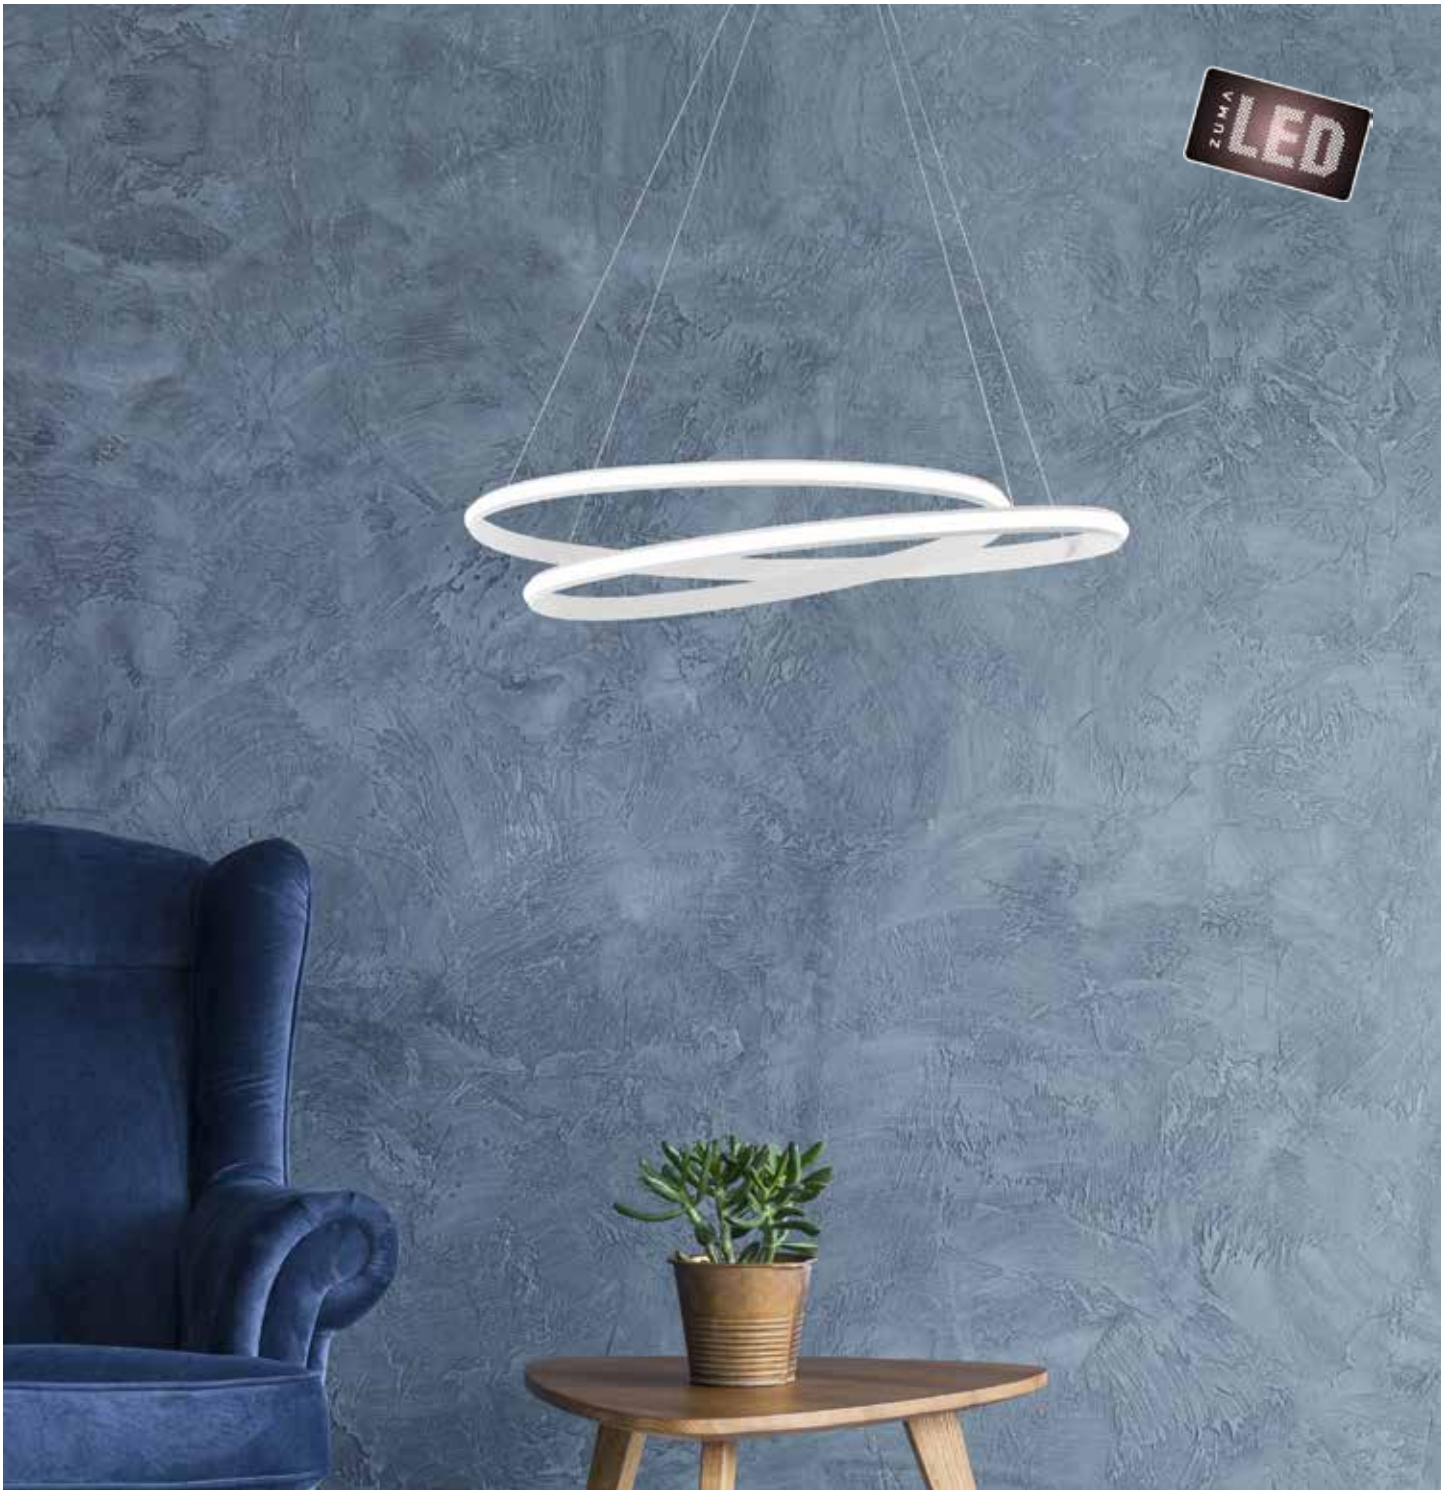

MANDALIGHT: Pendant 94382