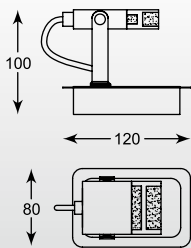

TOLO
Spot CK161213-1
1* 5W LED 400 LM 3000K
metal chrome, black metal, PC