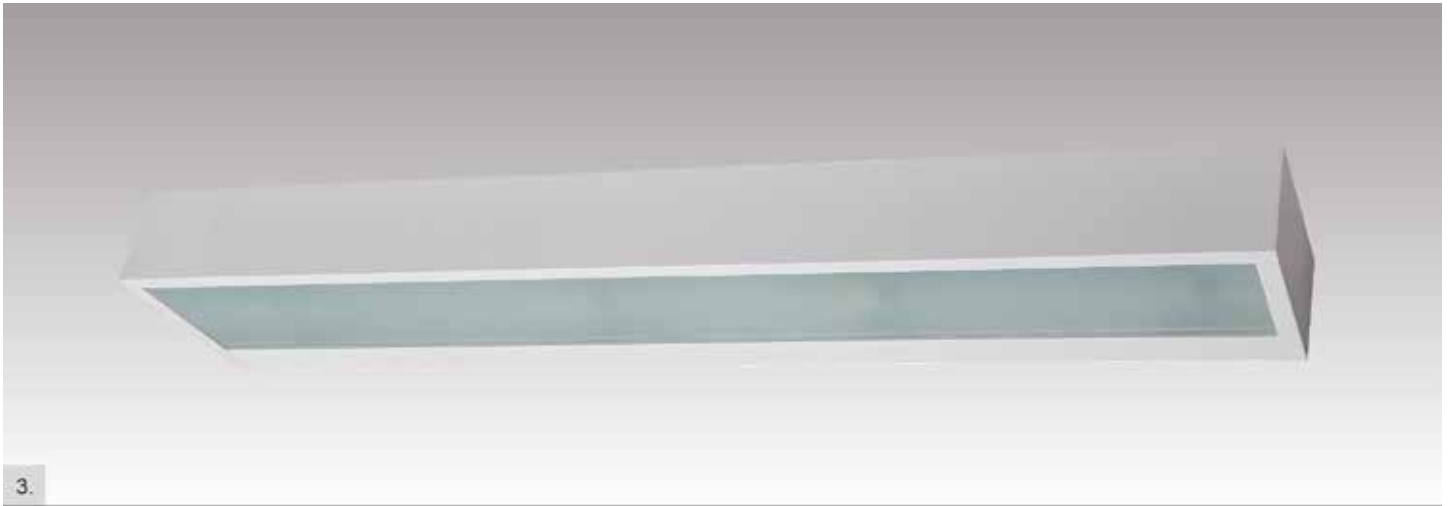

1.

2.

3.

HOUX WL 25
 Wall 20024-WH (white)
 2*G9/MAX 40W
 aluminium white body
 +frosted glass

HOUX WL 35
 Wall 20025-WH (white)
 3*G9/MAX 40W
 aluminium white body
 +frosted glass

HOUX WL 61
 Wall 20026-WH (white)
 4*G9/MAX 40W
 aluminium white body
 +frosted glass