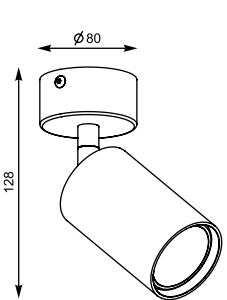

1.

2.

3.

4.

5.

6.

TORI SL 3
Spot

1. 20016-BK (black)
2. 20016-WH (white)
1*GU10/MAX 50W
aluminium full
black or white