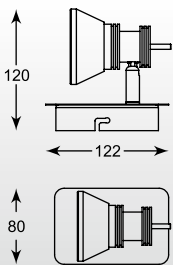

ZUMA
LED

MOLI
Spot
CK170205-1
1* 5W LED 400 LM 3000K
iron / stainless steel / aluminum