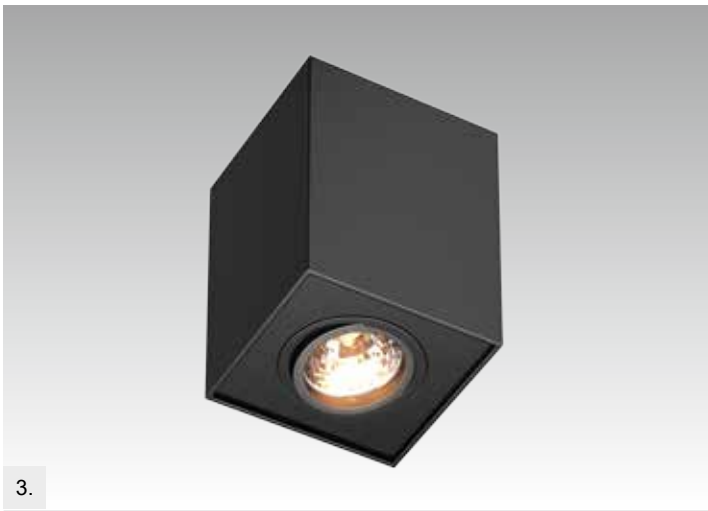

GU10 1*MAX 50W
aluminium
black or white or chrome

SQUARE: Spot 1. 50475-BK (black), 2. 50475-WH (white), 3. 50475-CH (chrome)

1.

4.

2.

5.

3.

QUADRO