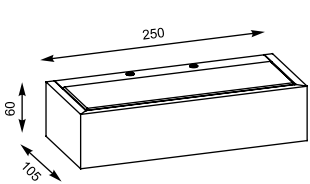

1.

2.

3.

HOUX WL 25
 Wall 20024-WH (white)
 2*G9/MAX 40W
 aluminium white body
 +frosted glass

HOUX WL 35
 Wall 20025-WH (white)
 3*G9/MAX 40W
 aluminium white body
 +frosted glass

HOUX WL 61
 Wall 20026-WH (white)
 4*G9/MAX 40W
 aluminium white body
 +frosted glass