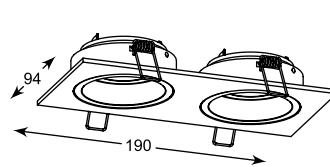

CHUCK DL2 SQUARE
Spot
3. 20068-BK (black)
4. 20068-WH (white)
2*GU10 MAX 50W
aluminium white or black

CHUCK DL SQUARE: Spot 1. 92703-GD (brushed gold), CHUCK DL ROUND: Spot 2. 92699-GD (brushed gold), CHUCK DL2 SQUARE: Spot 3. 20068-BK (black), 4. 20068-WH (white), CHUCK DL4 SQUARE: Spot 5. 20069-WH (white), 6. 20069-BK (black)