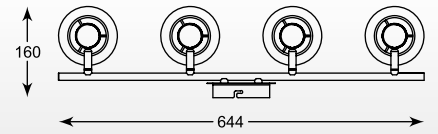

GALI
Spot
CK170520-2
2* E14 MAX 40W
metal chrome body,
brown fabric shade

GALI
Spot
CK170520-3
3* E14 MAX 40W
metal chrome body,
brown fabric shade

GALI
Spot
CK170520-4
4* E14 MAX 40W
metal chrome body,
brown fabric shade

GALI: Spot CK170520-1, Spot CK170520-2, Spot CK170520-3, Spot CK170520-4