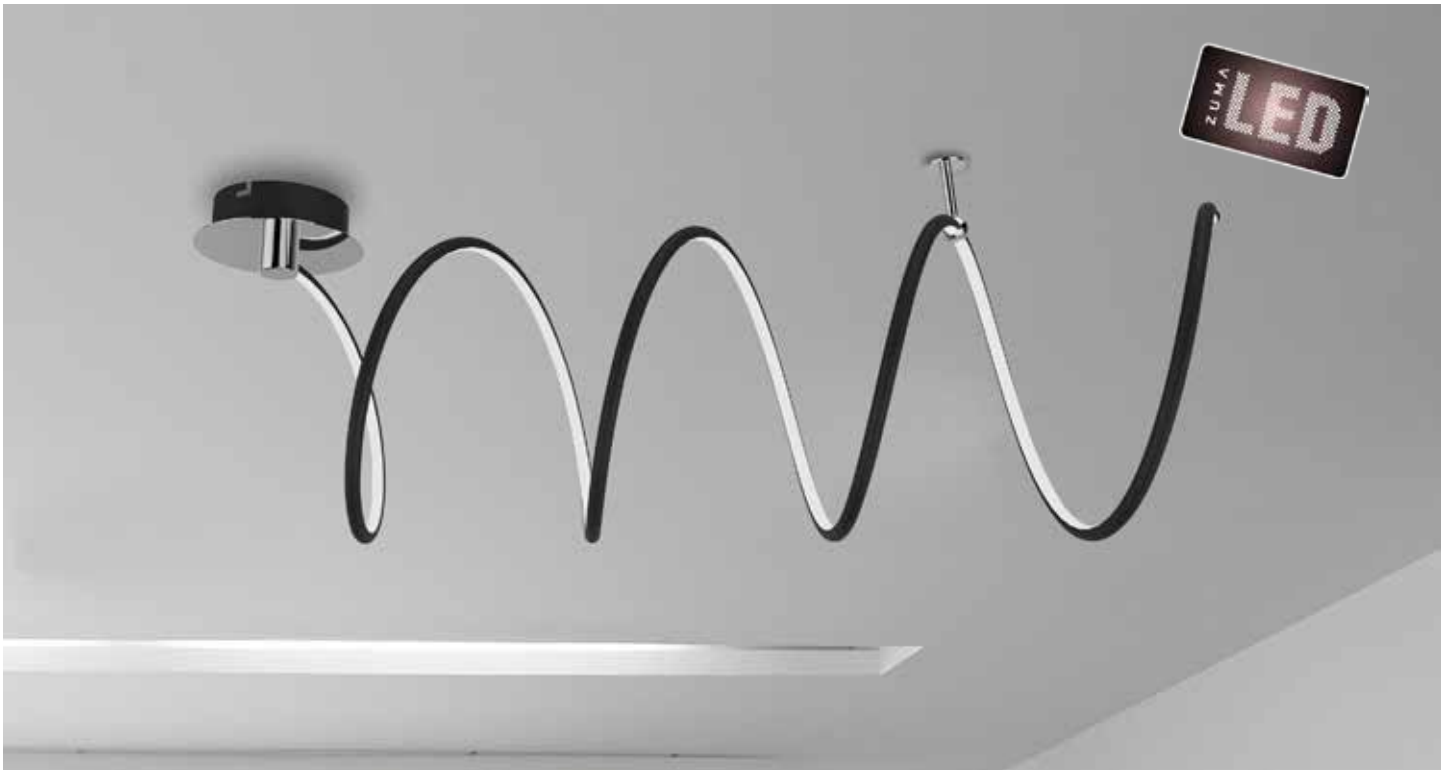

CARRELLO
Ceiling 00312
1* LED 28W 1260LM 3000K
metal chrome canopy, black
aluminium body, acrylic shade