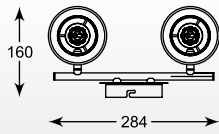

GALI
Spot
CK170520-2
2* E14 MAX 40W
metal chrome body,
brown fabric shade

GALI
Spot
CK170520-3
3* E14 MAX 40W
metal chrome body,
brown fabric shade

GALI
Spot
CK170520-4
4* E14 MAX 40W
metal chrome body,
brown fabric shade

GALI: Spot CK170520-1, Spot CK170520-2, Spot CK170520-3, Spot CK170520-4