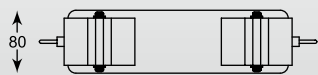

COSTA
Spot CK170208-1
1* 5W LED 400 LM 3000K
white and black metal, PC

COSTA
Spot CK170208-2
2* 5W LED 800 LM 3000K
white and black metal, PC

COSTA
Spot CK170208-3
3* 5W LED 1200 LM 3000K
white and black metal, PC

COSTA
Spot CK170208-4
4* 5W LED 1600 LM 3000K
white and black metal, PC

COSTA: Spot CK170208-1, Spot CK170208-2, Spot CK170208-3, Spot CK170208-4

ZUMA LINE