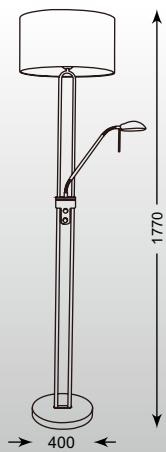

PEDRO
Floor SL570-2-SS+GR
1* E27 MAX 40W
+ 1* G9 MAX 42W
silver metal body and
base, gray fabric shade