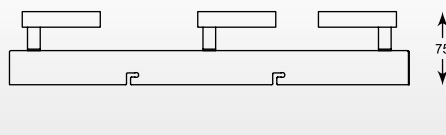

SPAZIO
Spot CK99603A-3B
3* LED 5W 1200 LM 3000 K
black metal