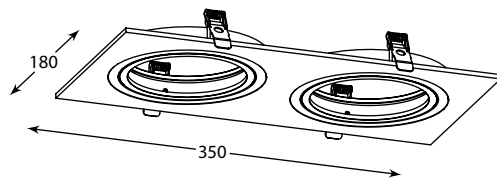

BOXY DL 2

Spot 3. 20072-BK (black)
4. 20072-WH (white)
2* GU 10 /AR 111 MAX 15 W
aluminium full black or white