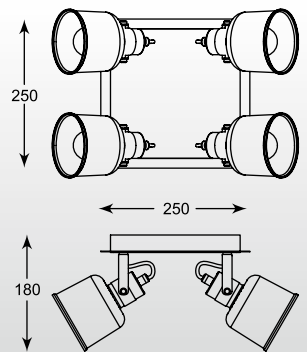

ZUMALINE

REDON
Spot CK170901-1
1*E14 MAX 40W
white / black
iron / stainless

REDON
Spot CK170901-2
2*E14 MAX 40W
white / black
iron / stainless

REDON
Spot CK170901-3
3*E14 MAX 40W
white / black
iron / stainless