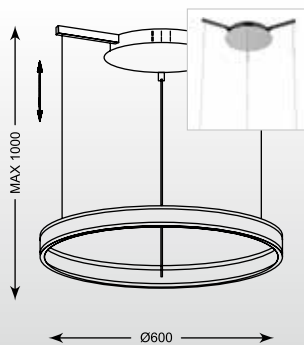

LUIS: Pendant HSP5291C-CH

CIRCLE
Pendant L-CD-672
LED 50W 3500LM 3000K
white metal aluminium
with acrylic shade,
chrome canopy

CIRCLE
Pendant L-CD-674
LED 70W 5000LM 3000K
white metal aluminium
with acrylic shade,
chrome canopy