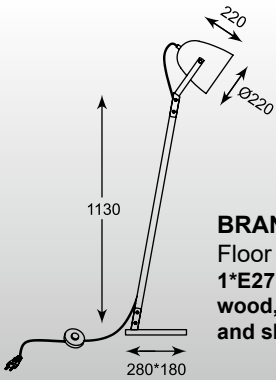

BRANCH
Floor FL-16057-WH
1*E27 MAX 40W
wood, white metal base
and shade