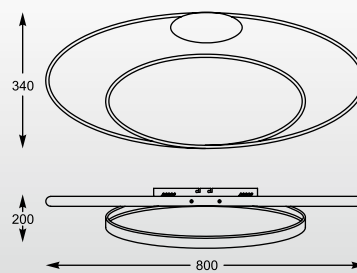

PERIA
Ceiling MX57054-B
LED 27W (1600 LM, 3000 K)
metal chrome canopy, chrome
aluminium body, acrylic shade

PERIA: Ceiling MX57055-A, Ceiling MX57054-B