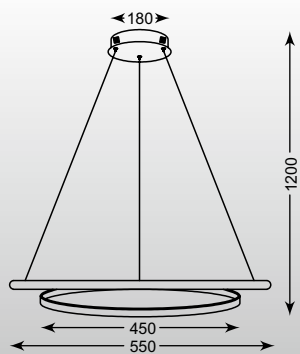

BALVI
Pendant
MP57056-A
LED 30W
1800 LM 3000K
metal chrome canopy, chrome
aluminium body with crystals inside