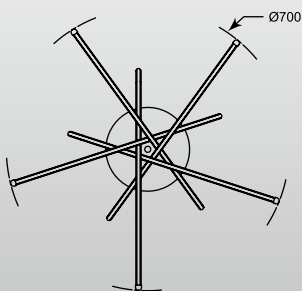

ZUMA
LED

CARRELLO
Ceiling PL1100014-5
5* 9W LED MAX 45W
2250LM 3000K
metal chrome canopy,
chrome aluminium body,
acrylic shade