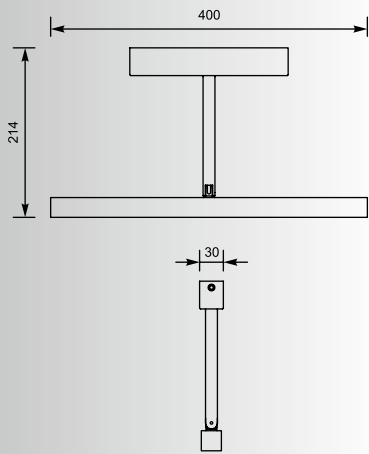

IMPRESS
Wall
1444
LED 4.8W
(600 LM, 3000 K)
metal chrome