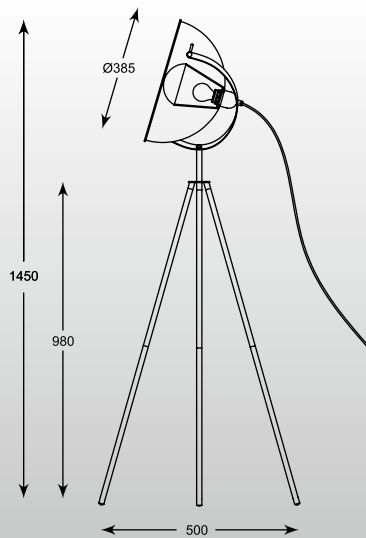

ANTENNE II
Floor
TS-130603F-BKGO
1* E27 MAX 60W
black metal
with gold inside

ANTENNE II
Floor
TS-130603F-WHSI
1* E27 MAX 60W
white metal
with silver inside