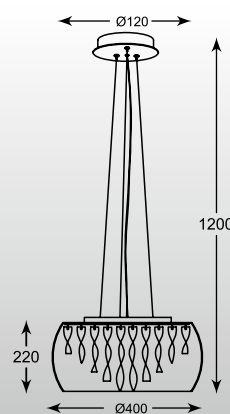

JASMINE
Wall
W0246-01A-B5AC
1*G9 MAX 42W
K9 clear crystal /
metal chrome

JASMINE: Wall W0246-01A-B5AC

BIAGIO
Ceiling MX20103-6
6*G9 MAX 42W
metal chrome canopy,
crystals

BIAGIO
Pendant MD1318-5
6*G9 MAX 42W
metal chrome canopy,
transparent glass shade,
glass drills inside