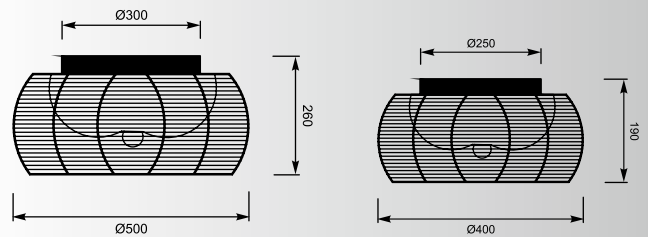

TANGO

Ceiling

1. MX1104-2L (silver)
2. MX1104-2L (black)
- **2*E27 MAX 60W**
- **black or silver aluminum wire shade / opal glass inside**

TANGO

Ceiling

1. MX1104-2 (silver)
2. MX1104-2 (black)
- **2*E27 60W**
- **black or silver aluminum wire shade / opal glass inside**