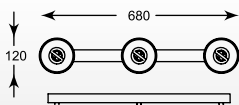

PIOLI
Pendant
1. P0369-03A-B5GR
(silver with dots)
2. P0369-03A-B5GQ
(gold with dots)
3*E27 MAX26W
(energy saving bulb only)
silver or gold glass,
metal chrome canopy