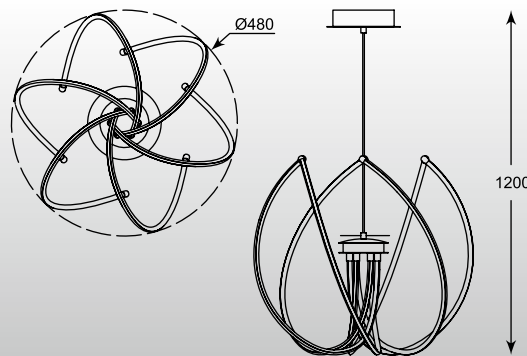

CLORIN
Pendant
L170402-6
1* 58W LED 2320LM 3000K
metal chrome canopy,
chrome aluminium body,
acrylic shade